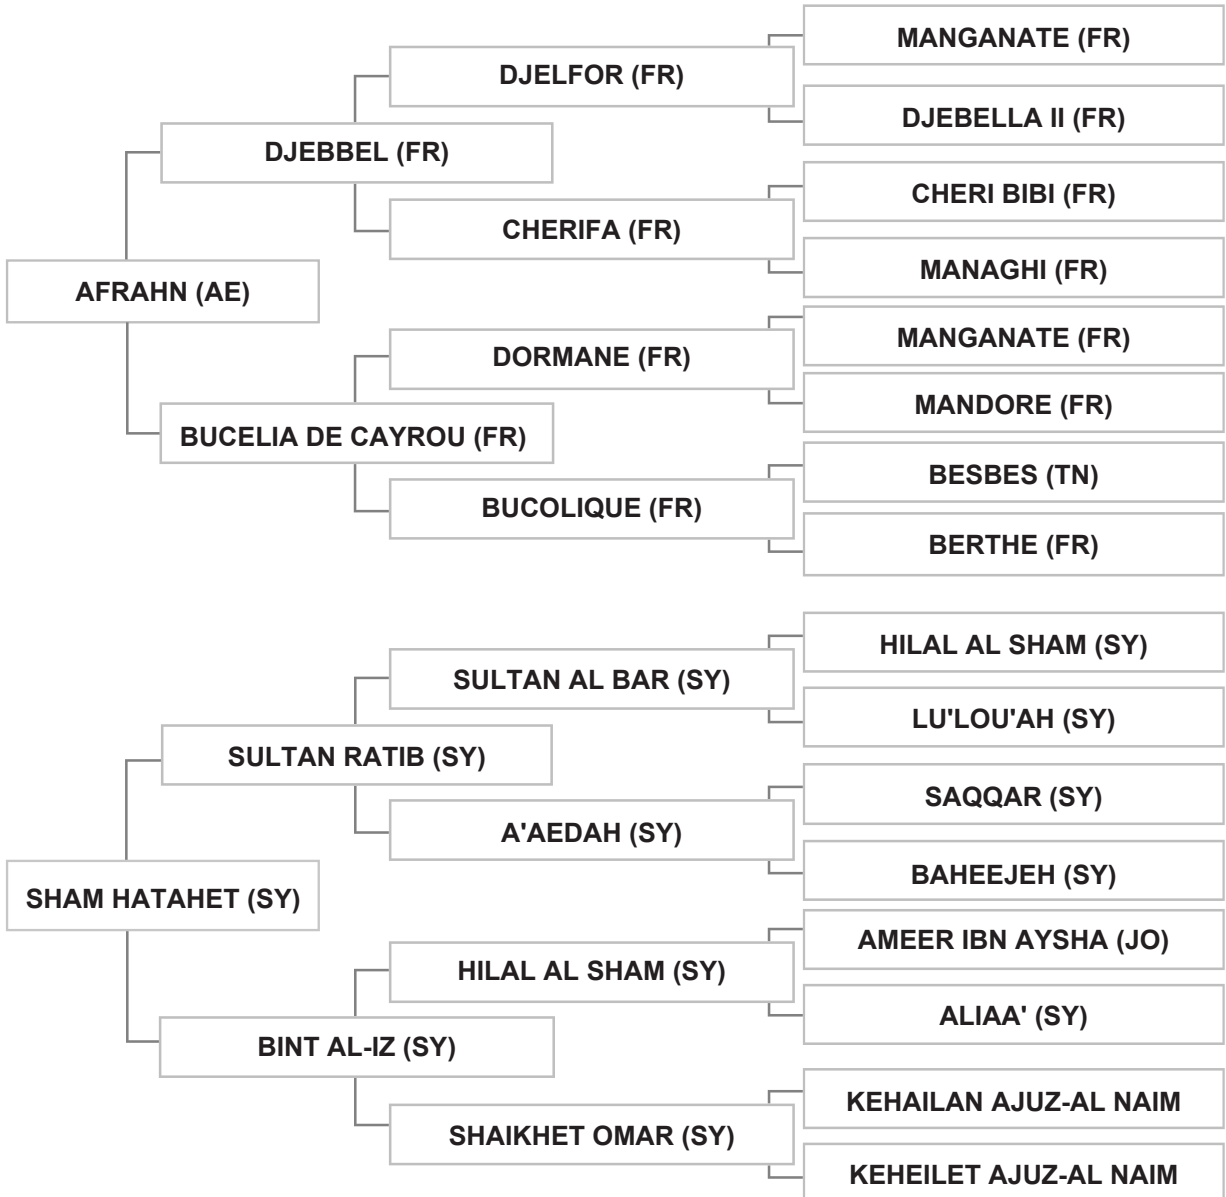

Strain: KEHAILAN AJUZ (SHAIKHET OMAR, 1974)

Sire: AFRAHN (AE), bay, 2003, UAE Vol. XII # 4799, SYSB Vol. XII # A04682

Dam: SHAM HATAHET (SY), grey, 2007, SYSB Vol. XII # A04799

Bred by: Mr. MOHAMAD GHAYATH BARIKA / SYRIA

Mr. DANIEL YOUSSEF - LEBANON - MA'AROUB