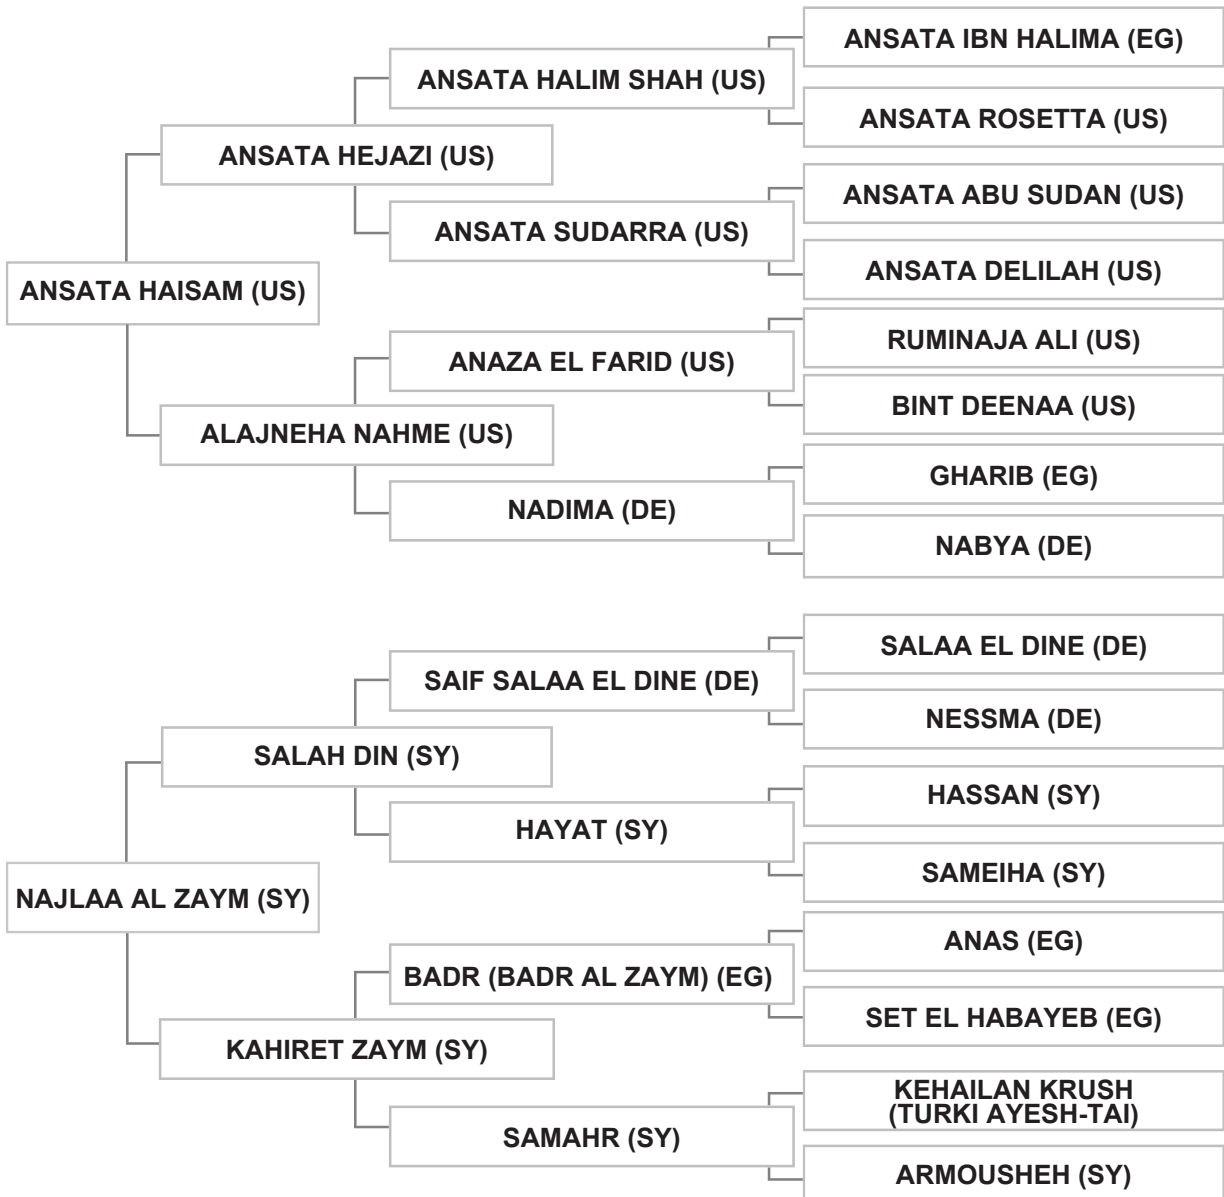

Strain: KEHEILET ARMOUSHEH (ARMOUSHEH, 1979)

Sire: ANSATA HAISAM (US), grey, 1999, AHRA # 566562, SYSB Vol. XIII # A04641

Dam: NAJLAA AL ZAYM (SY), grey, 2010, SYSB Vol. XVI # A06543

Bred by: Mr. MAHMOUD AMANAH / SYRIA

Mr. TAREK IBRAHIM - LEBANON - BA'AKLIN EL CHOUF