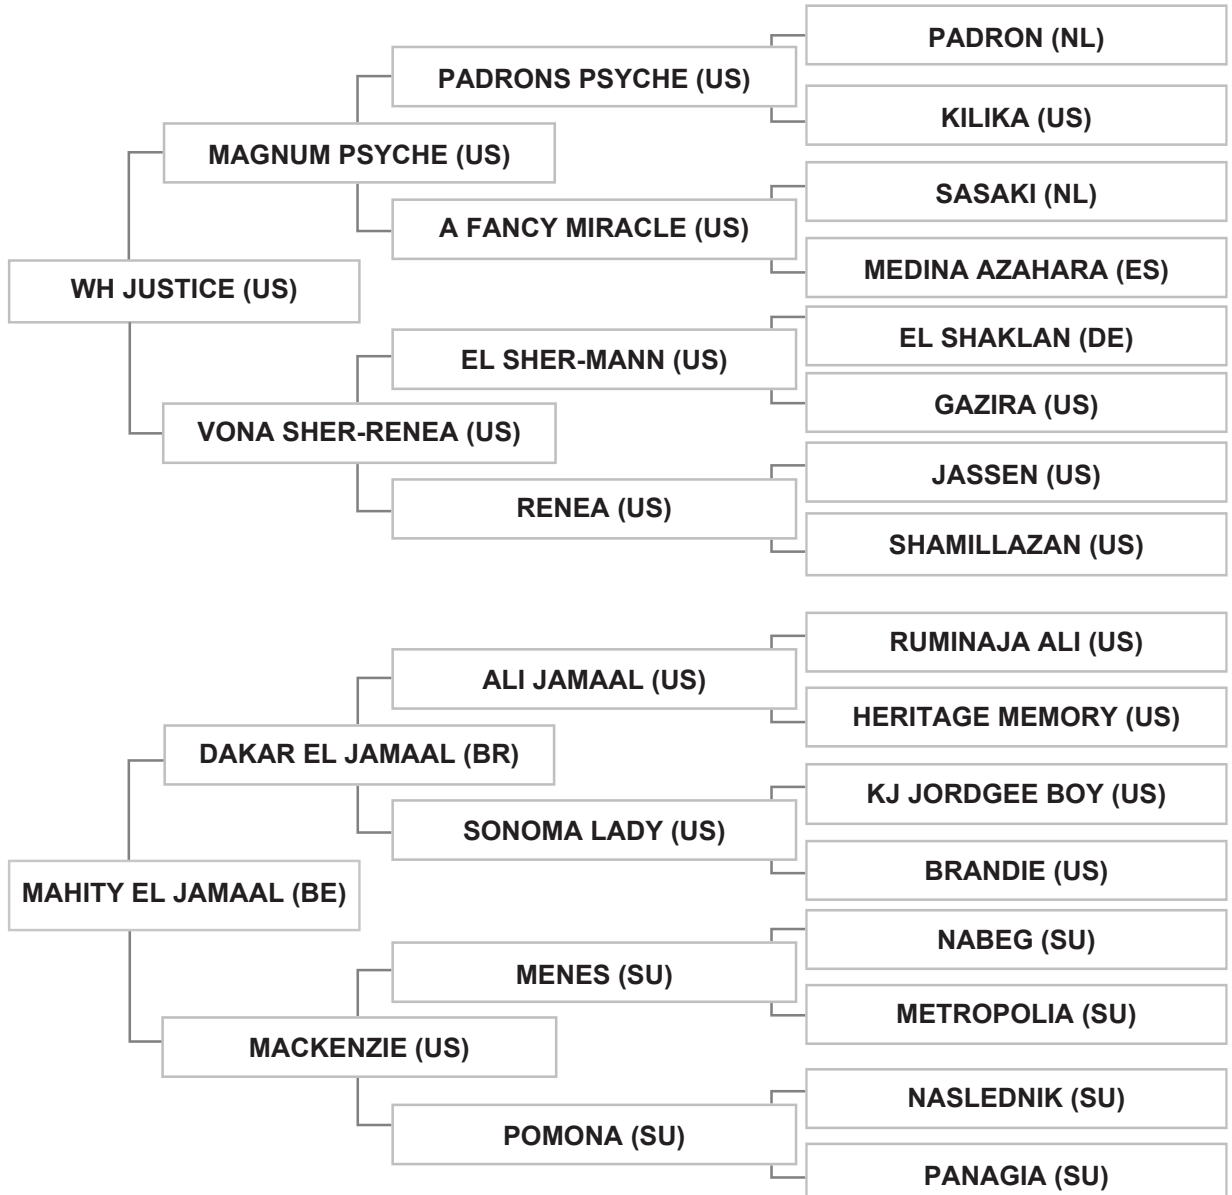

Strain: HAMDANIEH SEMRIEH (SELMA)

Sire: WH JUSTICE (US), grey, 1999, AHRA # 0569947, AHA # 308082205499

Dam: MAHITY EL JAMAAL (BE), grey, 2001, BAPS Vol. X # BA 5090

Bred by: Mr. J. MATTENS / BELGIUM

Mr. DANNY GHOSN - AL ASAYIL STUD - LEBANON - A'LEY