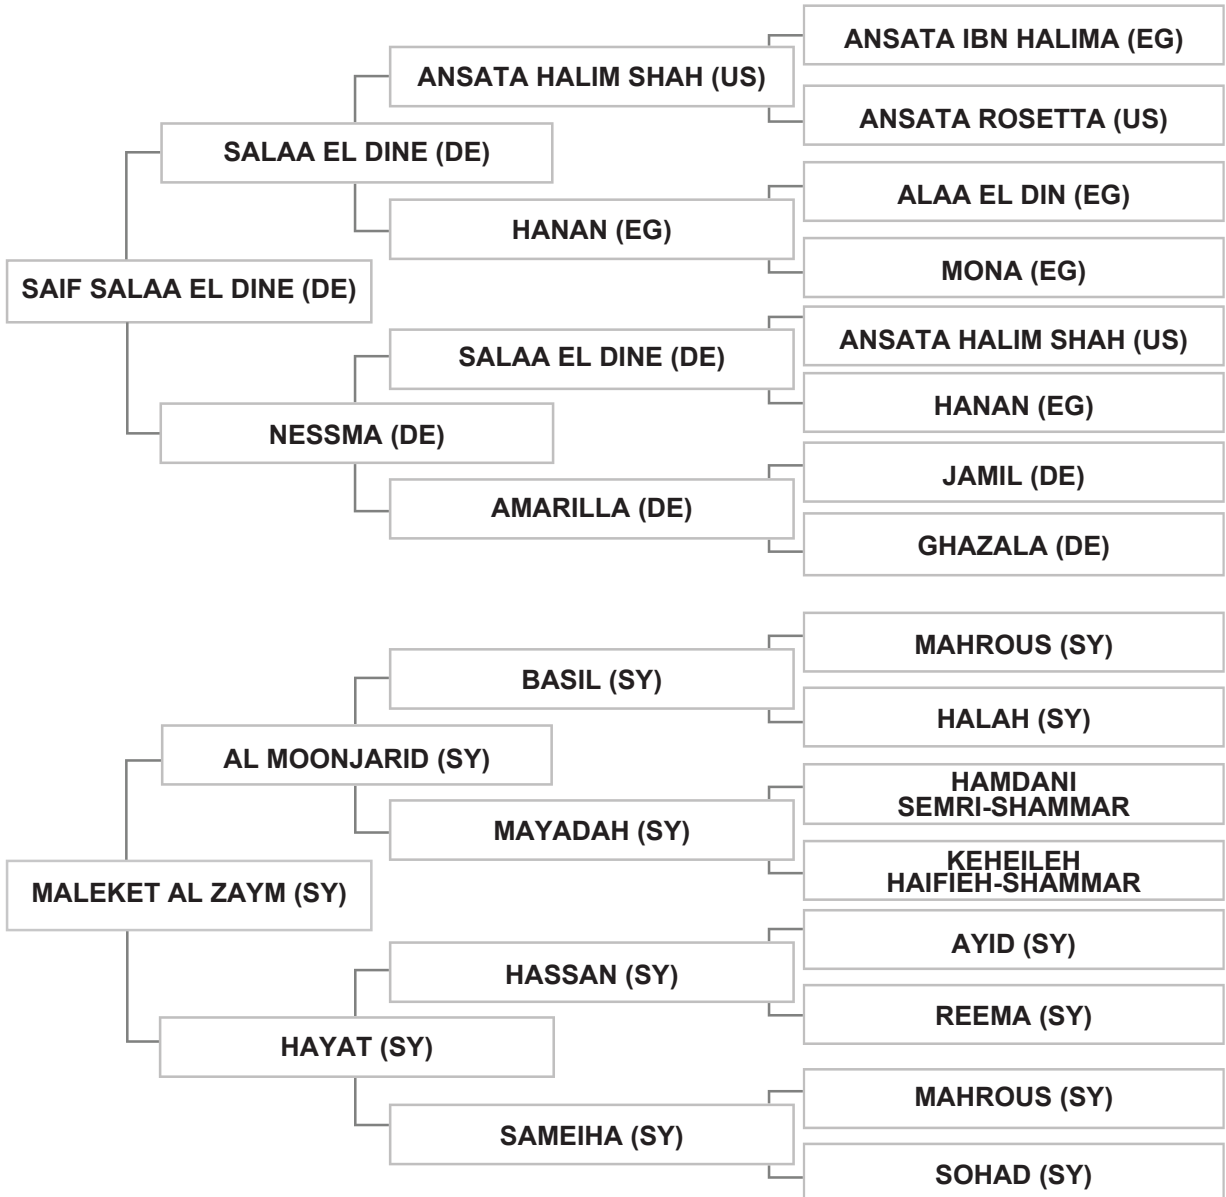

Strain: KEHAILAN NAWAKI (SOHAD, 1980)

Sire: SAIF SALAA EL DINE (DE), grey, 1998, GASB Vol. VI # 08/20223/98, SYSB Vol. VIII # A02994

Dam: MALEKET AL ZAYM (SY), grey, 2003, SYSB Vol. VIII # A02677

Bred by: Mrs. GHOFRAN AMANAH / SYRIA

Mr. DANIEL YOUSSEF - LEBANON - MA'AROUB