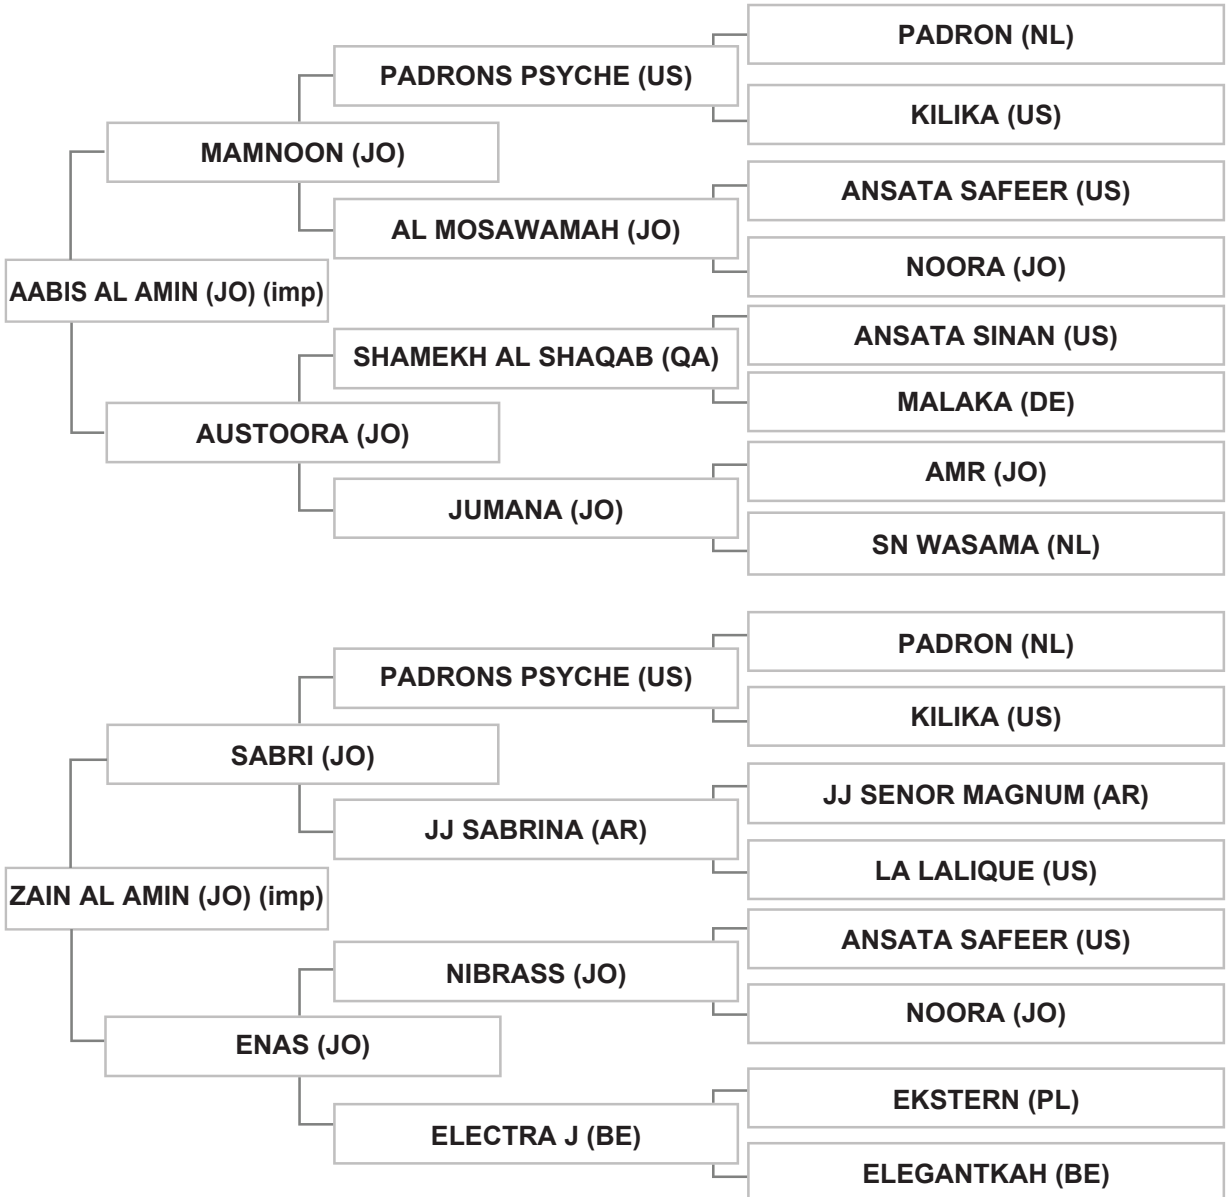

Strain: NOT RECORDED (WOLOSZKA,CA.1810)

Sire: AABIS AL AMIN (JO) (imp), grey, 2011, RJSB Vol. VIII, LSB Vol. V # 331

Dam: ZAIN AL AMIN (JO) (imp), grey, 2011, RJSB Vol. VIII, LSB Vol. V # 330

Bred by: Mr. MOHAMAD AMINE / LEBANON - AL NABATIEH