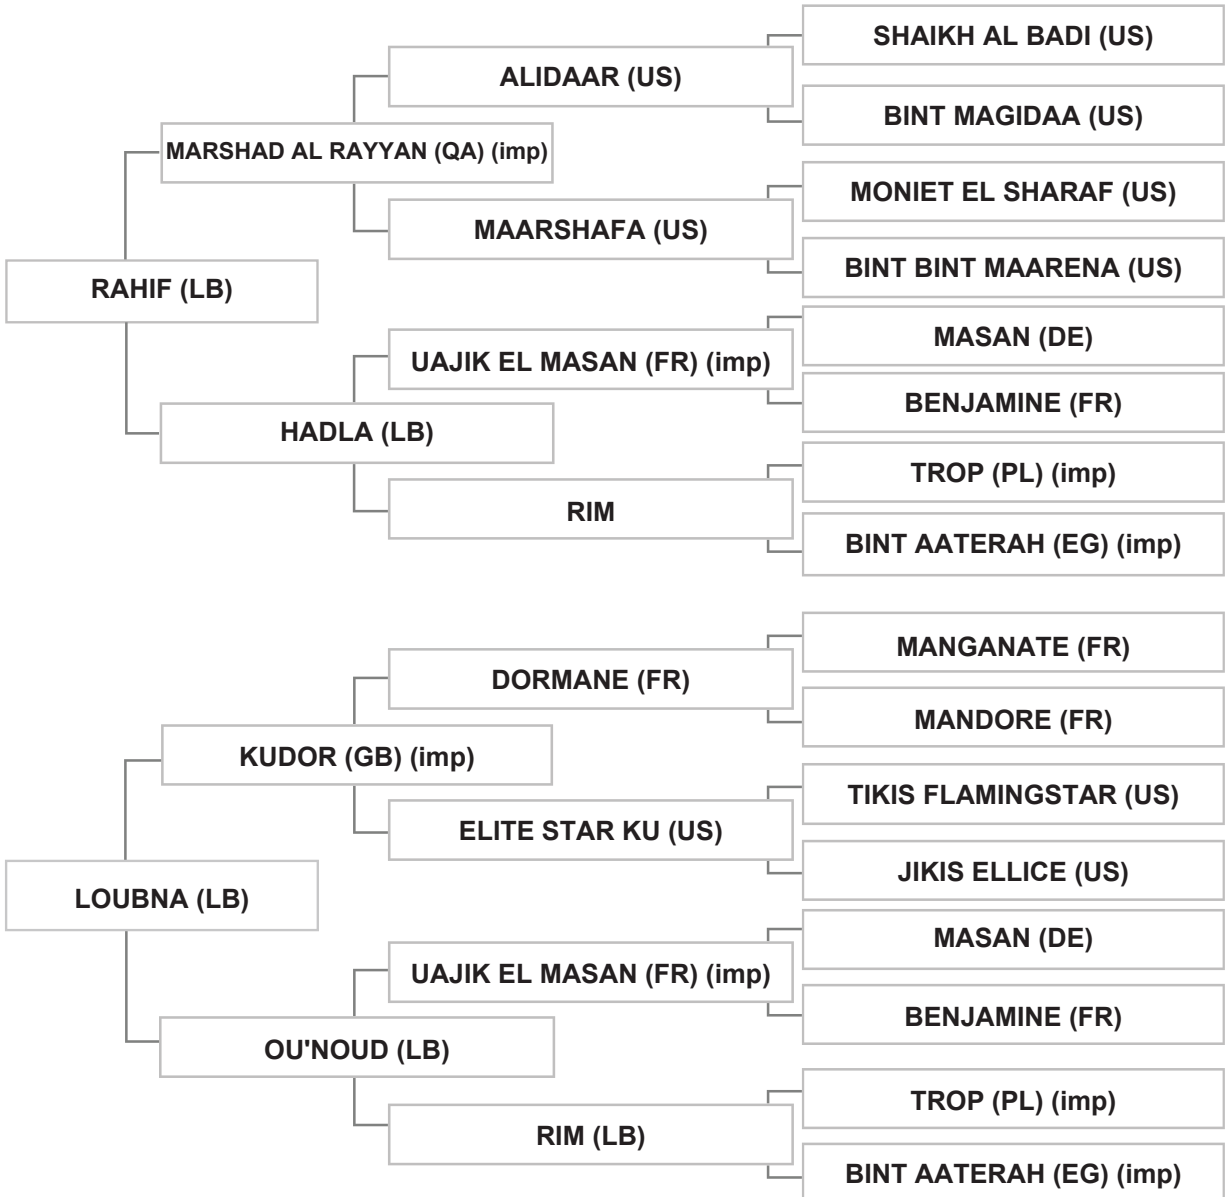

Strain: HADBAH ENZAHIEH (VENUS)

Sire: RAHIF (LB), chestnut, 2006, LSB Vol. V # 198

Dam: LOUBNA (LB), bay, 2010, LSB Vol. V # 288

Bred by: Mr. KHALED EL CHIAH / LEBANON - BA'ALBACK