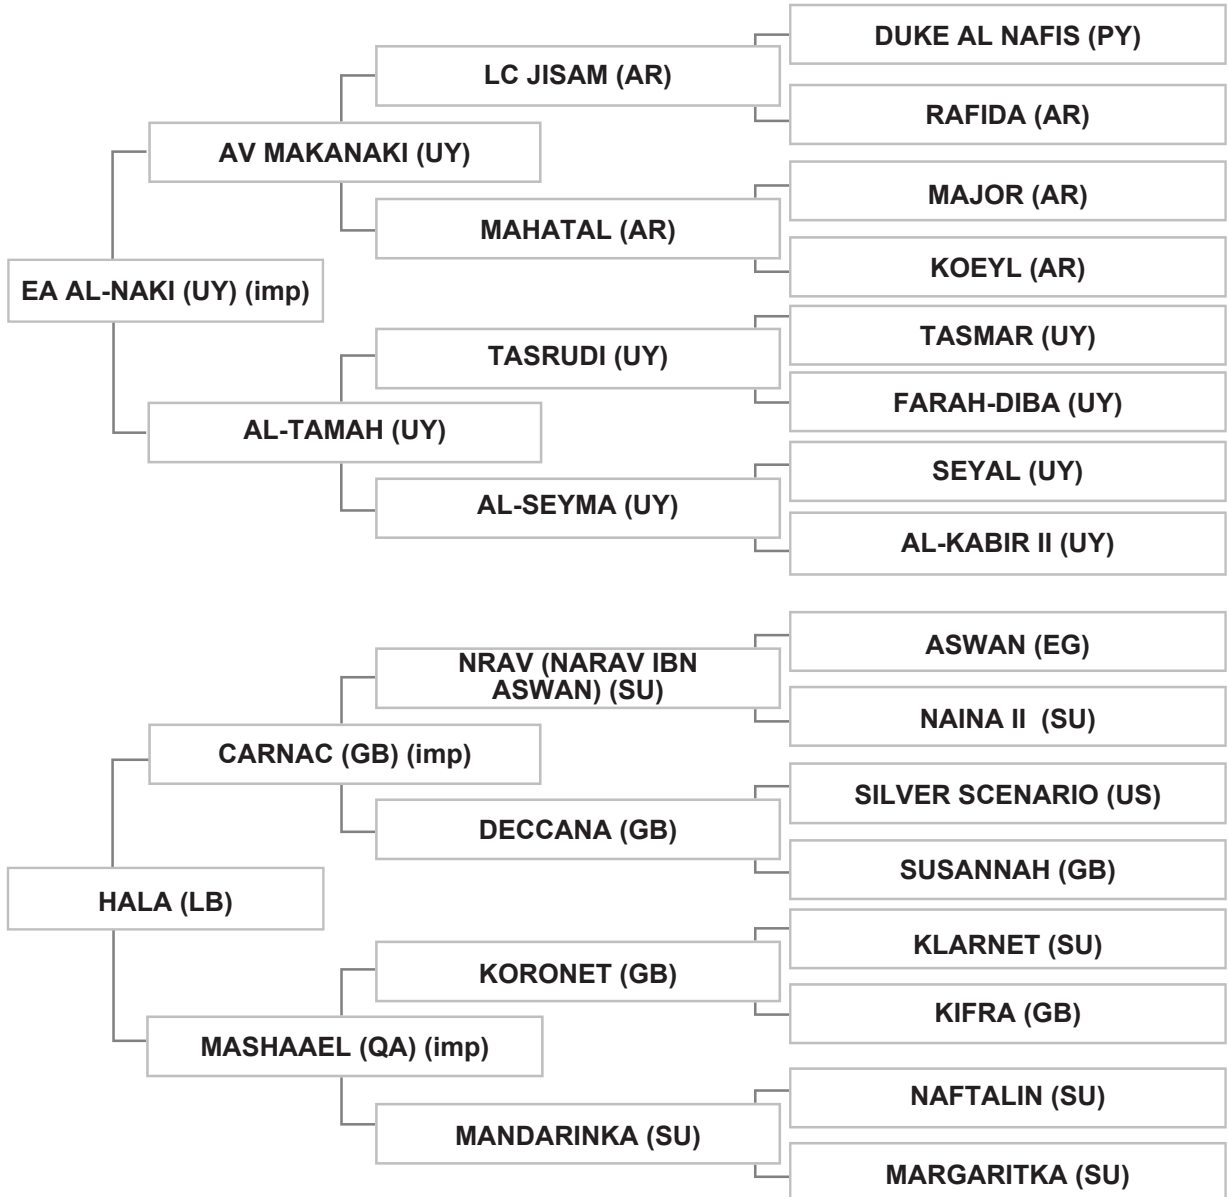

Strain: KEHAILAN MORADI (SAHARA,CA.1840)

Sire: EA AL-NAKI (UY) (imp), chestnut, 1995, UASB # 4101, UAE Vol. VII # 2609, LSB Vol. V # 210

Dam: HALA (LB), grey, 1998, LSB Vol. III # 118

Bred by: Mr. YOUSSEF CHAHINE / LEBANON - AL HERMEL