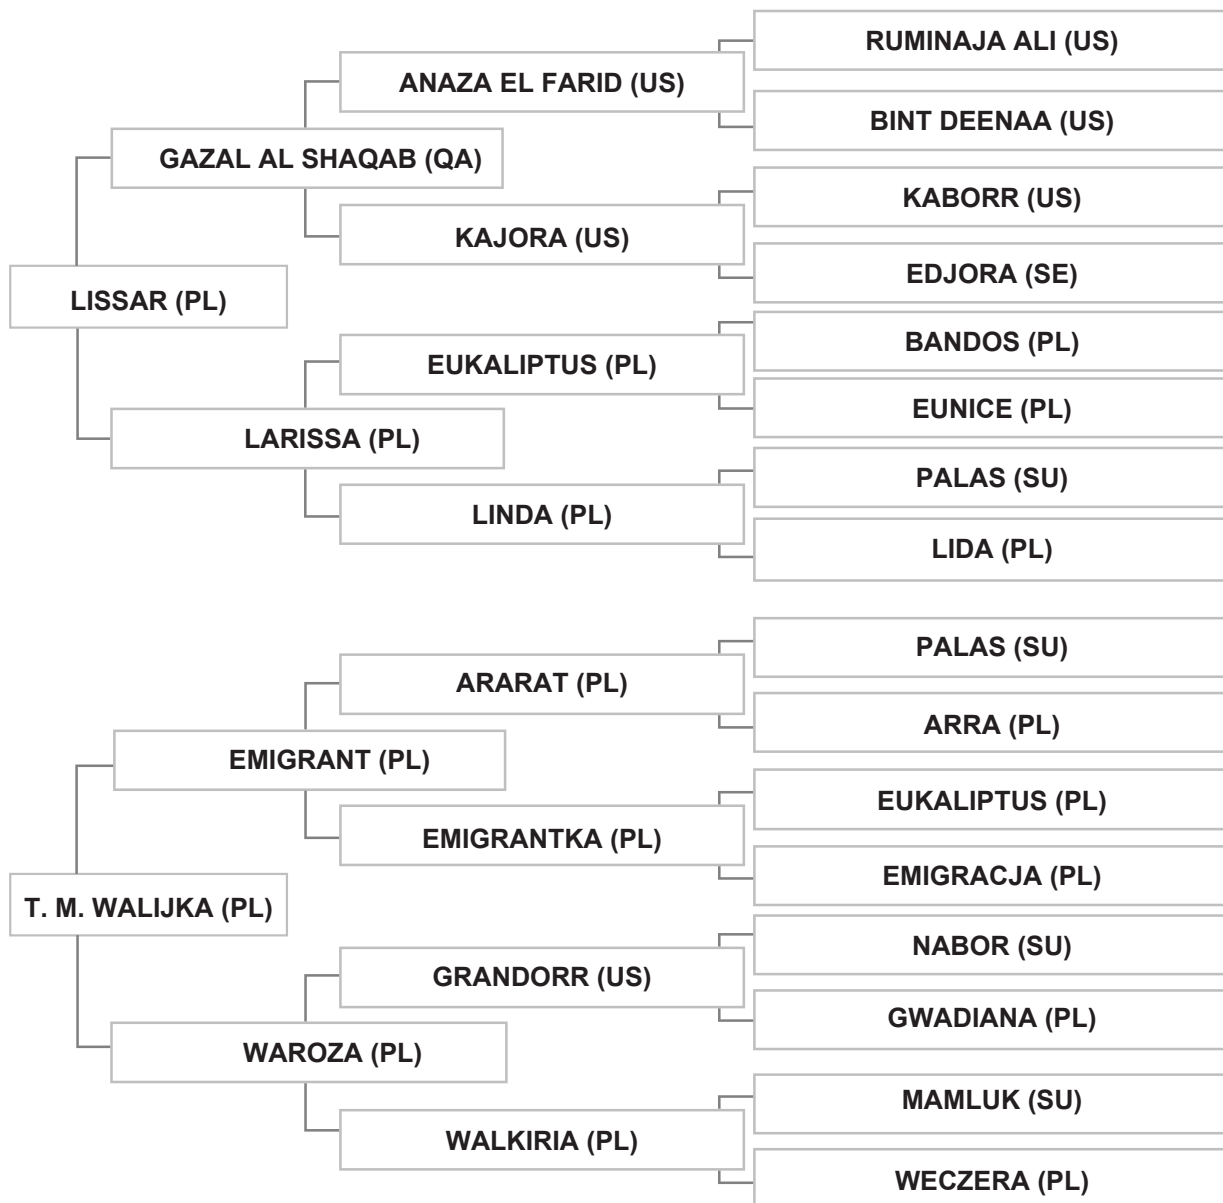

Bred by: Mrs. GABRIELE HAMMERER, TA MERIJ ARABIANS / AUSTRIA

Mr. YASSER DAHROUGE - LEBANON - HADATH

Strain: KEHAILAN MORADI (SAHARA,CA.1840)

Sire: EA AL-NAKI (UY) (imp), chestnut, 1995, UASB # 4101, UAE Vol. VII # 2609, LSB Vol. V # 210