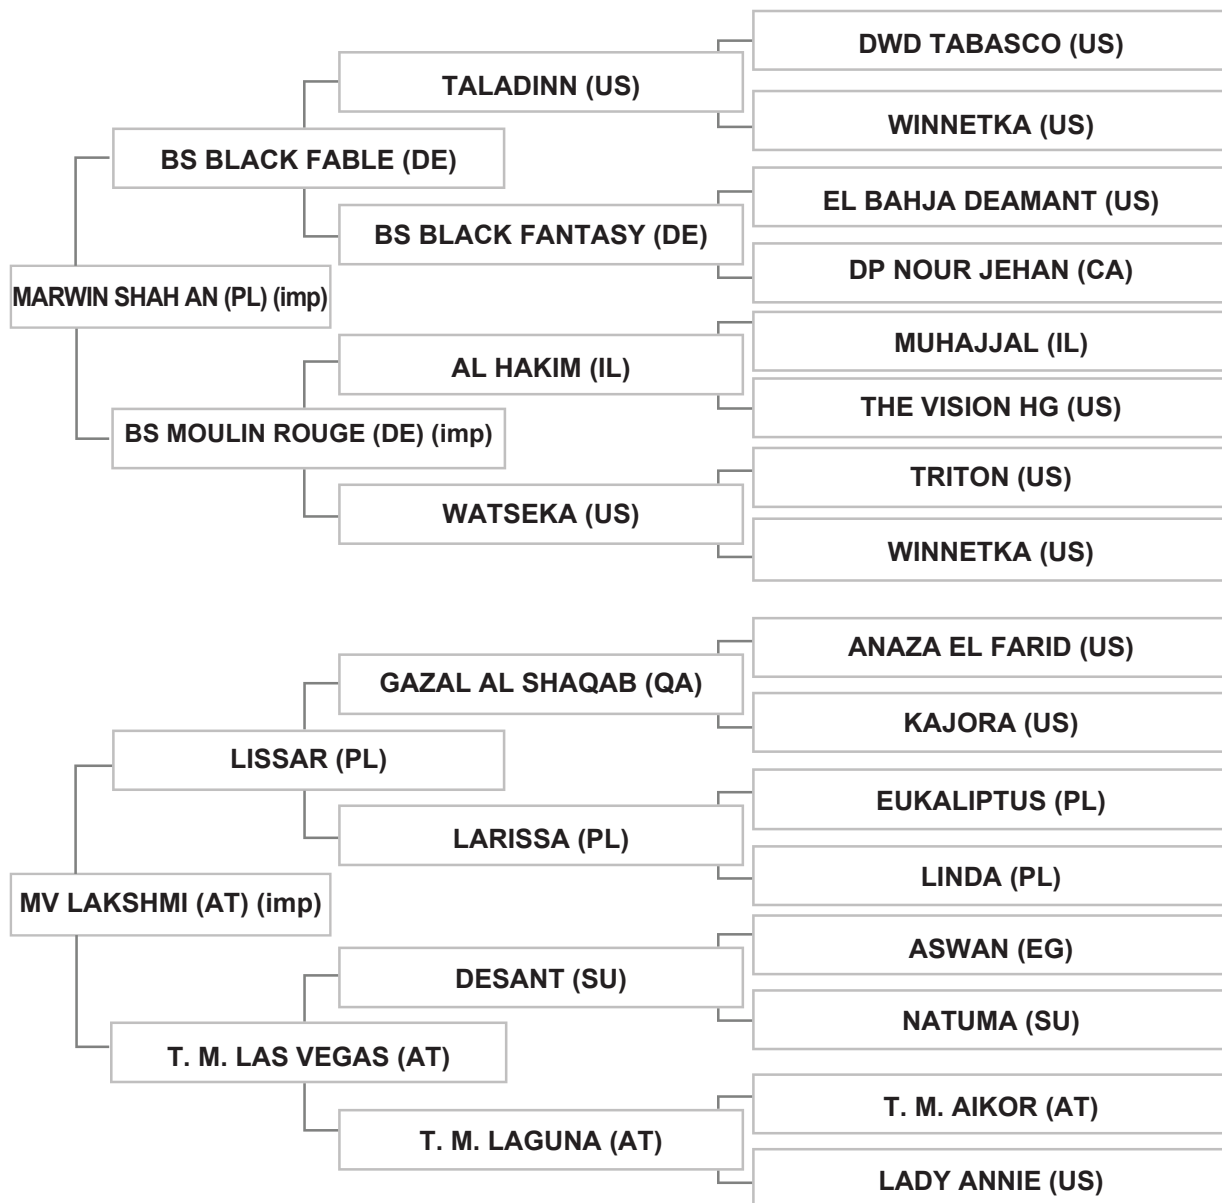

Strain: NOT RECORDED (MILORDKA,1816)

Sire: MARWIN SHAH AN (PL) (imp), black, 2010, PASB Vol. XVI-4, LSB Vol. V # 339

Dam: MV LAKSHMI (AT) (imp), chestnut, 2009, AAS Vol. IV/09-10 # OE-AV 3907, LSB Vol. VI # 410

Bred by: Mr. MAHER HAMMOUD / LEBANON - MAJDAL A'NJAR