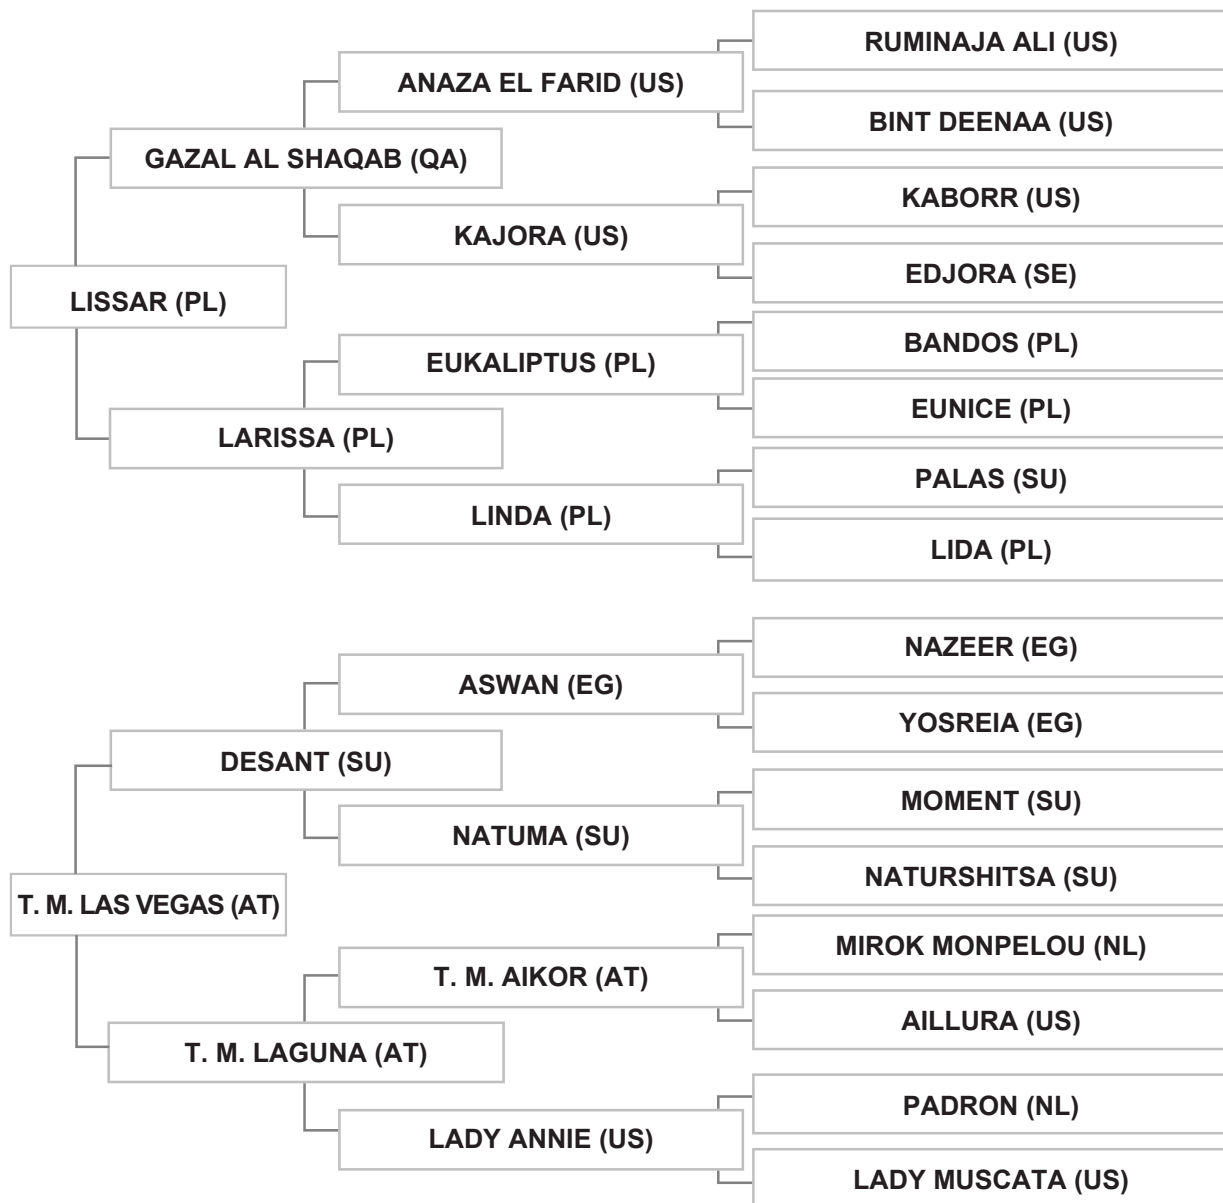

Strain: NOT RECORDED (MILORDKA,1816)

Sire: LISSAR (PL), grey, 2004, PASB Vol. XV/3, AAS Vol. III/07-08 # OE-AV 3765

Dam: T. M. LAS VEGAS (AT), chestnut, 2004, AAS Vol. III/07-08 # OE-AV 3145

Bred by: Mr. FRANK SWOBODA, MONTE VERDE ARABIANS / AUSTRIA

Mr. YASSER DAHROUGE - LEBANON - HADATH