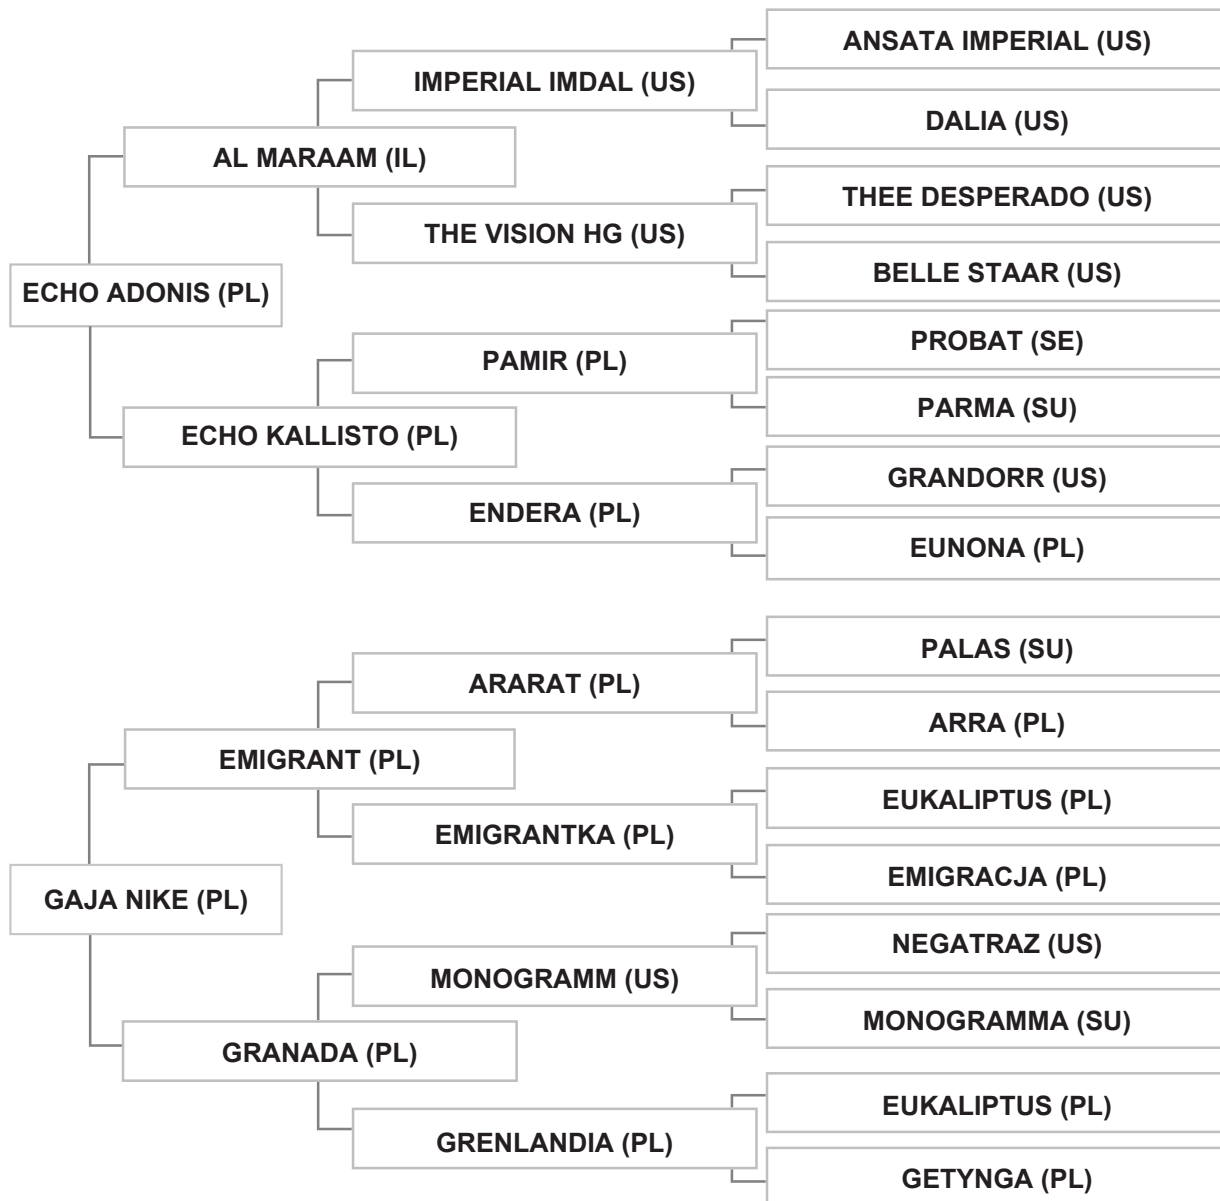

Strain: KEHAILET AJUZ (GAZELLA, CA. 1840)

Sire: ECHO ADONIS (PL), grey, 2007, PASB Vol. XVI-1

Dam: GAJA NIKE (PL), grey, 2006, PASB Vol. XV-5

Bred by: Mr. KRZYSZTOF POSZEPCZYNSKI , CHRCYNNO-PALACE STUD / POLAND

Mr. RAED THLAYJI - LEBANON - TRIPOLI