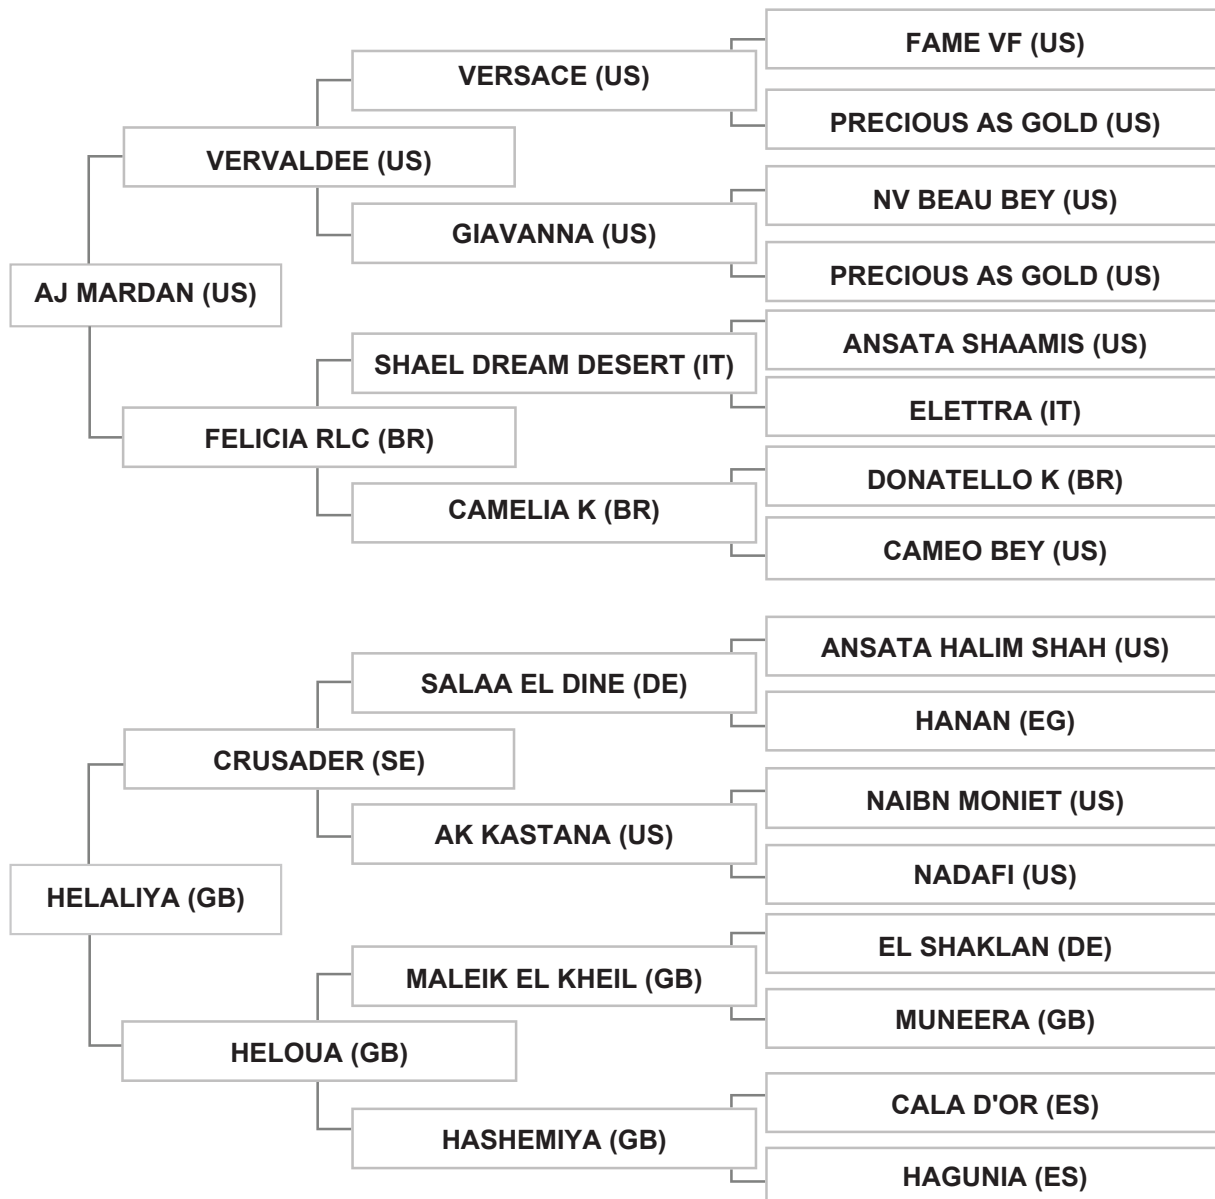

Mr. ADNAN MAZLOUM - LEBANON - SA'ADNAYEL

Strain: NOT RECORDED (MILORDKA, 1816)

Sire: MASTER DESIGN GA (US), chestnut, 2003, AHRA # 606224, USA012060622403

Dam: CYCRET (US), grey, 1993, AHR # 493262, ITSB # 5736, GASB Vol. XI