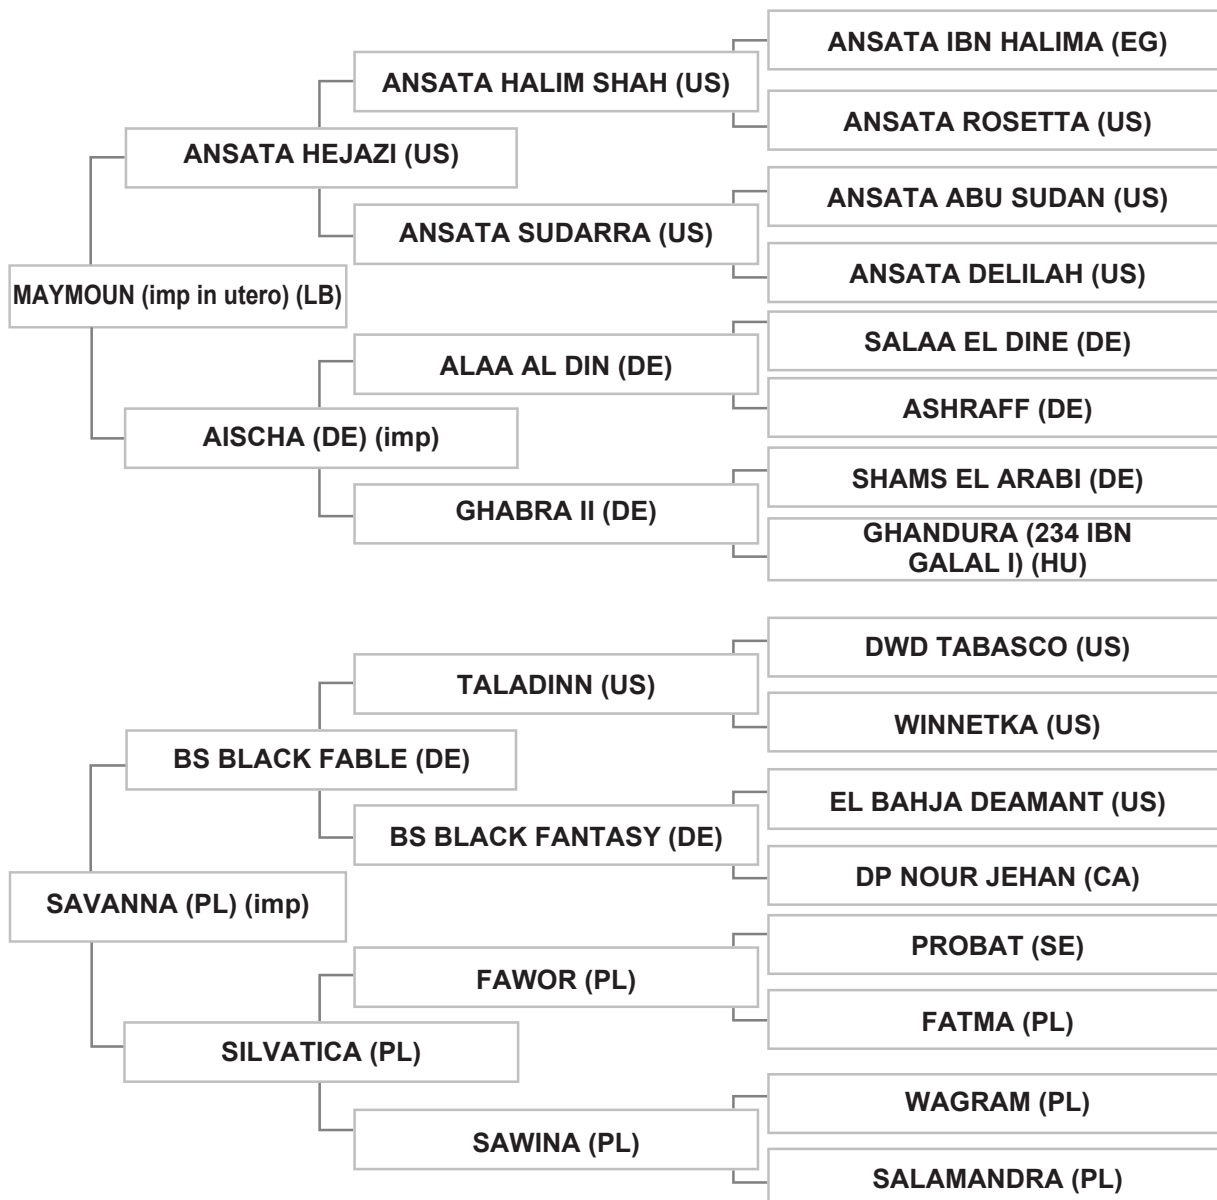

Strain: KEHAILEH DAJANIEH (MLECHA)

Sire: MAYMOUN (imp in utero) (LB), grey, 2008, LSB Vol. V # 258

Dam: SAVANNA (PL) (imp), black, 2009, PASB Vol. XVI-3, LSB Vol. V # 326

Bred by: Mr. ADNAN MAZLOUM / LEBANON - SA'ADNAYEL