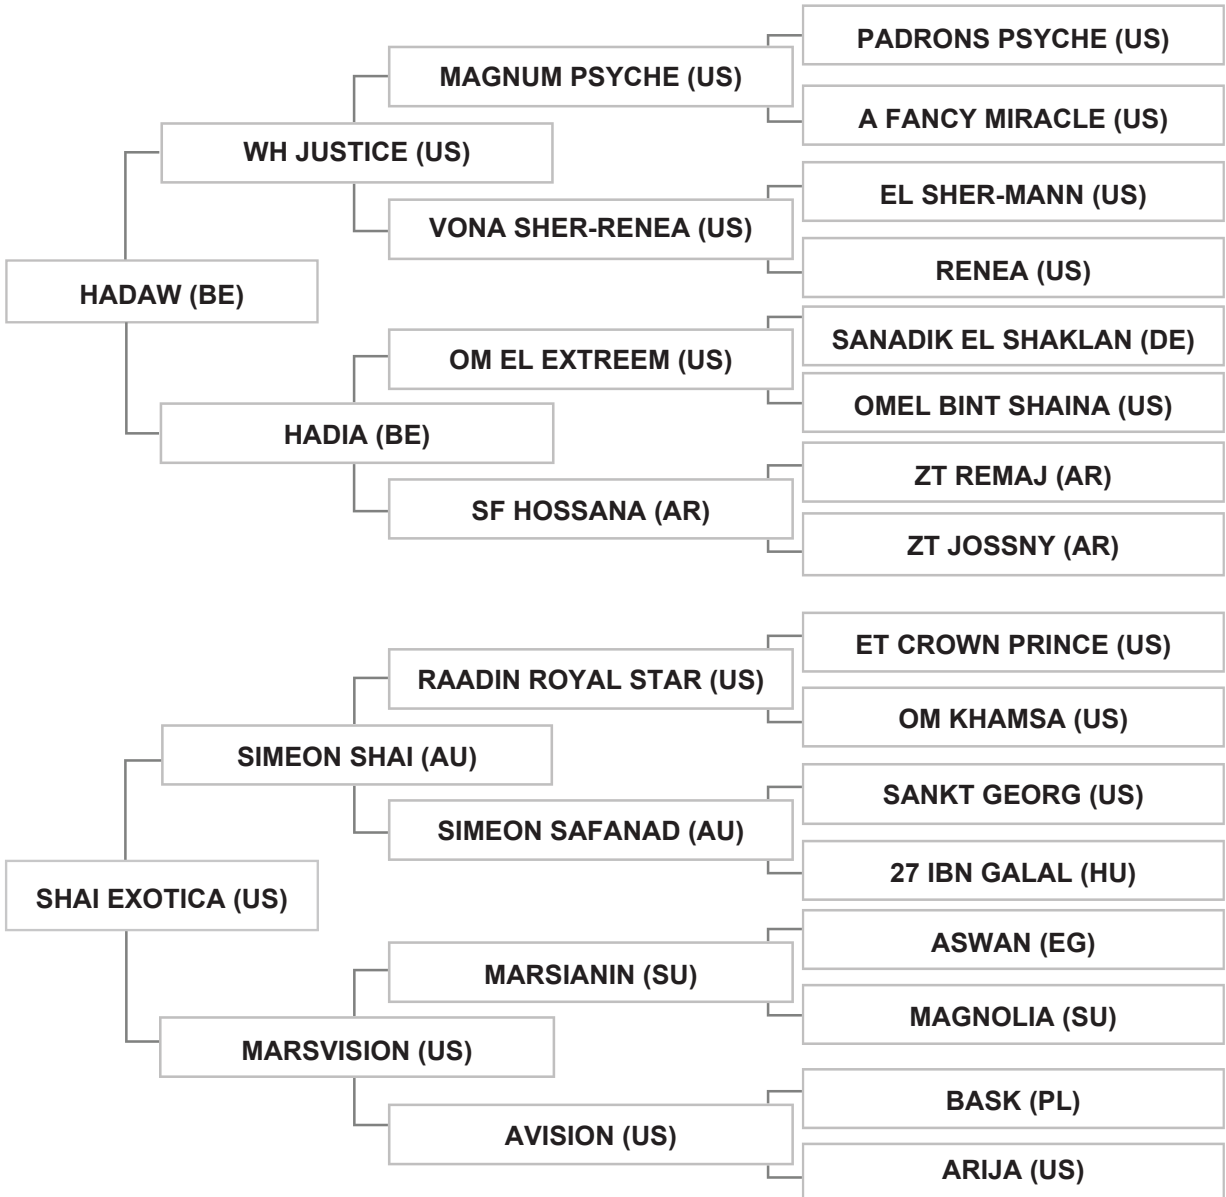

Strain: KEHAILAN DAJANI (MLECHA,CA.1840)

Sire: HADAW (BE), grey, 2008, BAPS # BA 7237, RJSB Vol. VIII

Dam: SHAI EXOTICA (US), grey, 1994, AHR # 500783, RJSB Vol. VIII

Bred by: Mr. NOFAL KAHOOK, NK ARABIANS / JORDAN

Mr. AHMAD MOHAMAD GHADDAR - LEBANON - SAIDA