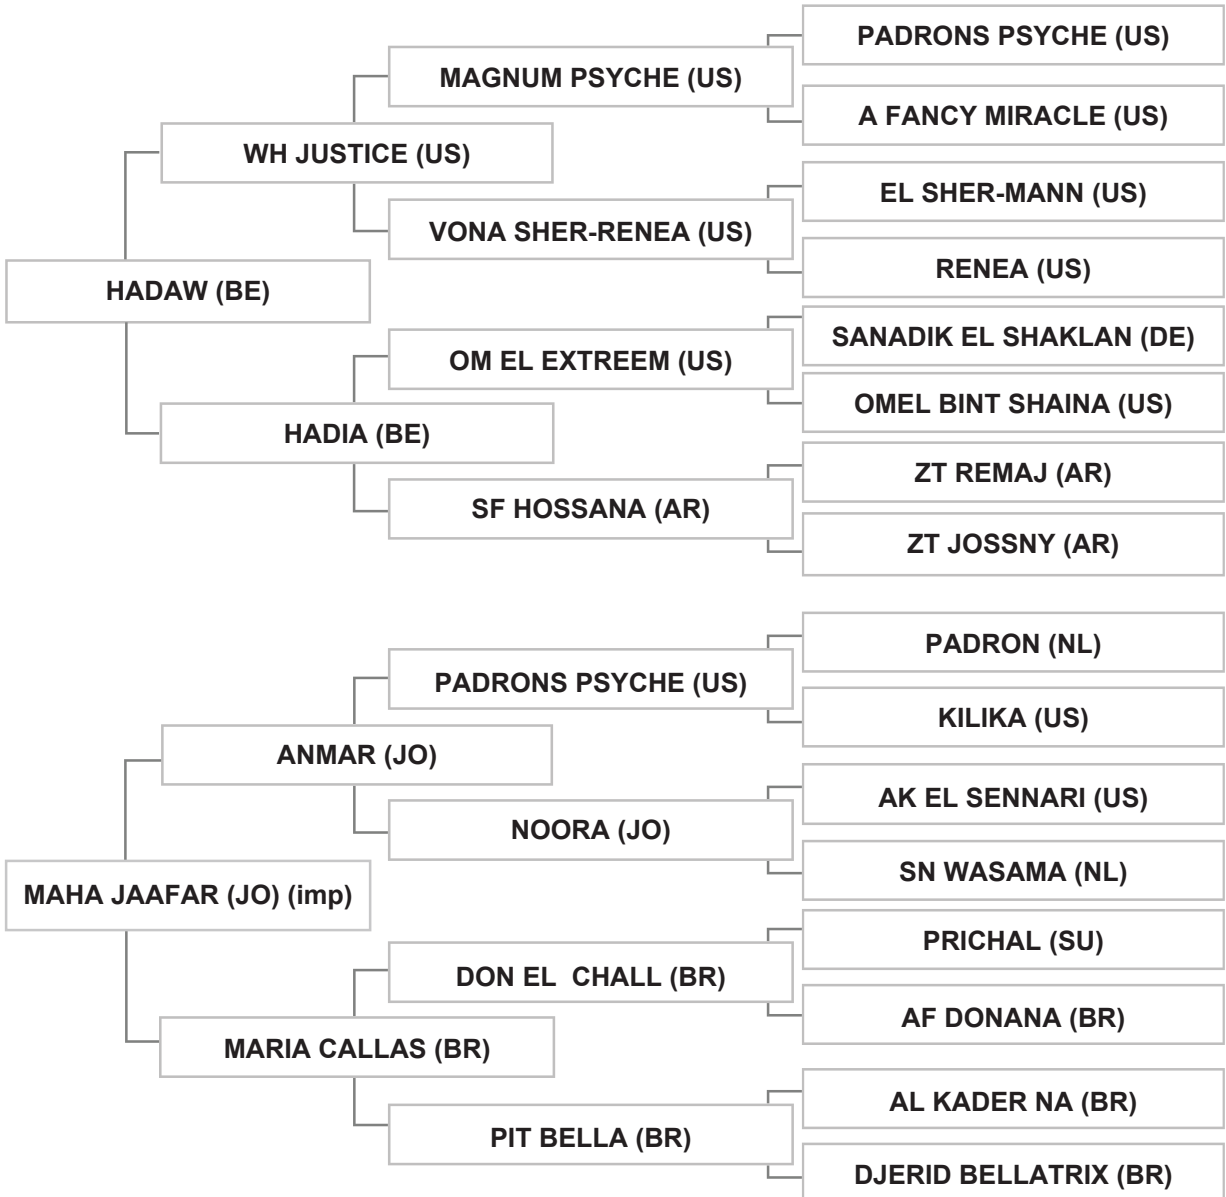

Strain: KEHAILAN AJUZ (GAZELLA,CA.1840)

Sire: HADAW (BE), grey, 2008, BAPS # BA 7237, RJSB Vol. VIII

Dam: MAHA JAAFAR (JO) (imp), bay, 2009, RJSB Vol. VIII, LSB Vol. VI # 428

Bred by: Mr. NOFAL KAHOOK , NK ARABIANS / JORDAN

Mr. AHMAD MOHAMAD GHADDAR - LEBANON - SAIDA