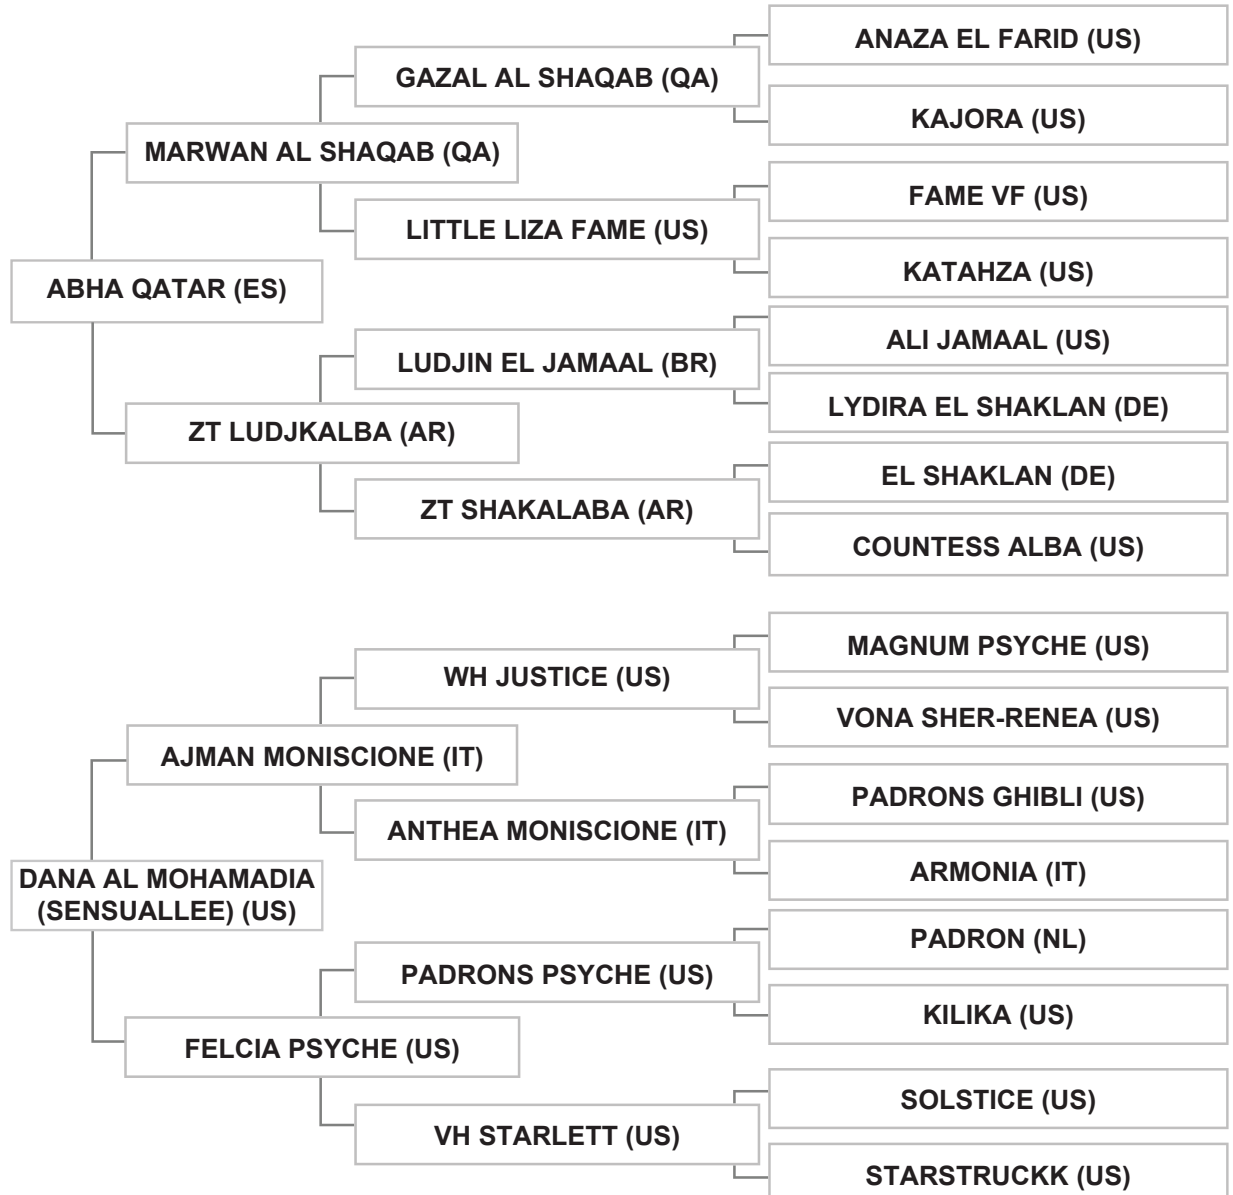

Strain: SEGLAWI JEDRAN OF IBN SUDAN (GHAZIEH)

Sire: ABHA QATAR (ES), chestnut, 2007, SSB, BAPS # BA 8409

Dam: DANA AL MOHAMADIA (SENSUALLEE) (US), bay, 2009, AHA # 6451496, BAPS # BA 8278

Bred by: HRH PRINCE ABDULLAH BIN FAHAD AL SAUD, AL MOHAMADIA STUD / BELGIUM

SAMJAD S.A.L. - LEBANON - AL MARWANIEH