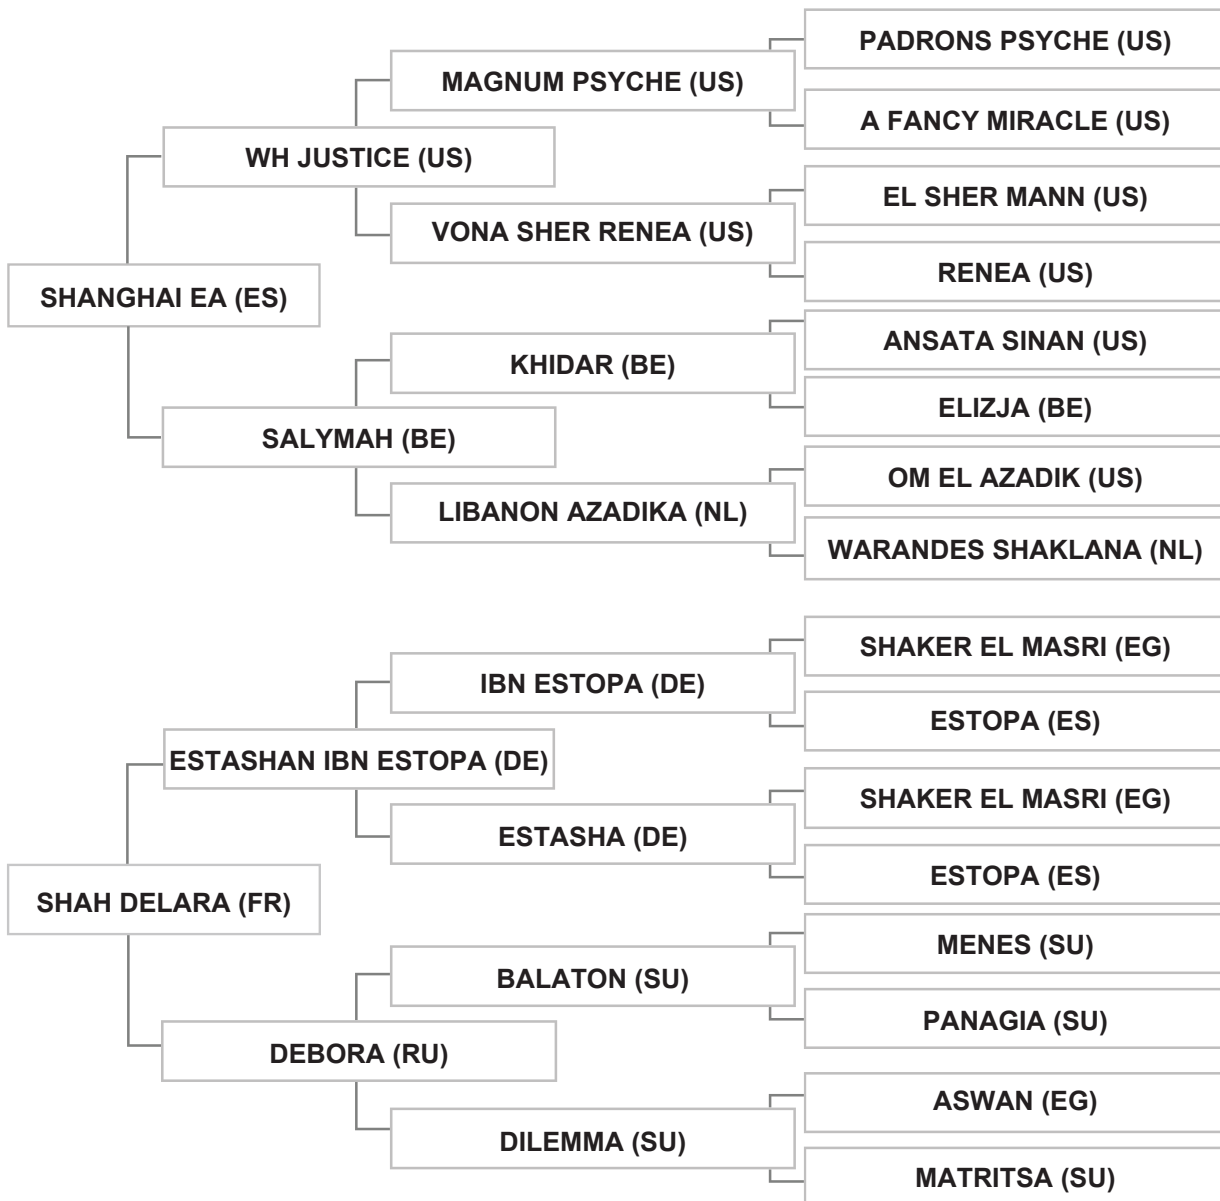

Strain: KEHAILEH MORADI (SAHARA, CA. 1840)

Sire: SHANGHAI EA (ES), grey, 2008, SSB # 4700161
Dam: SHAH DELARA (FR), grey, 2006, SBFAR Vol. XIV

Bred by: Mr. HERVE BRIEL / FRANCE

Mr. ALI AL ARAB - LEBANON - BEKAA