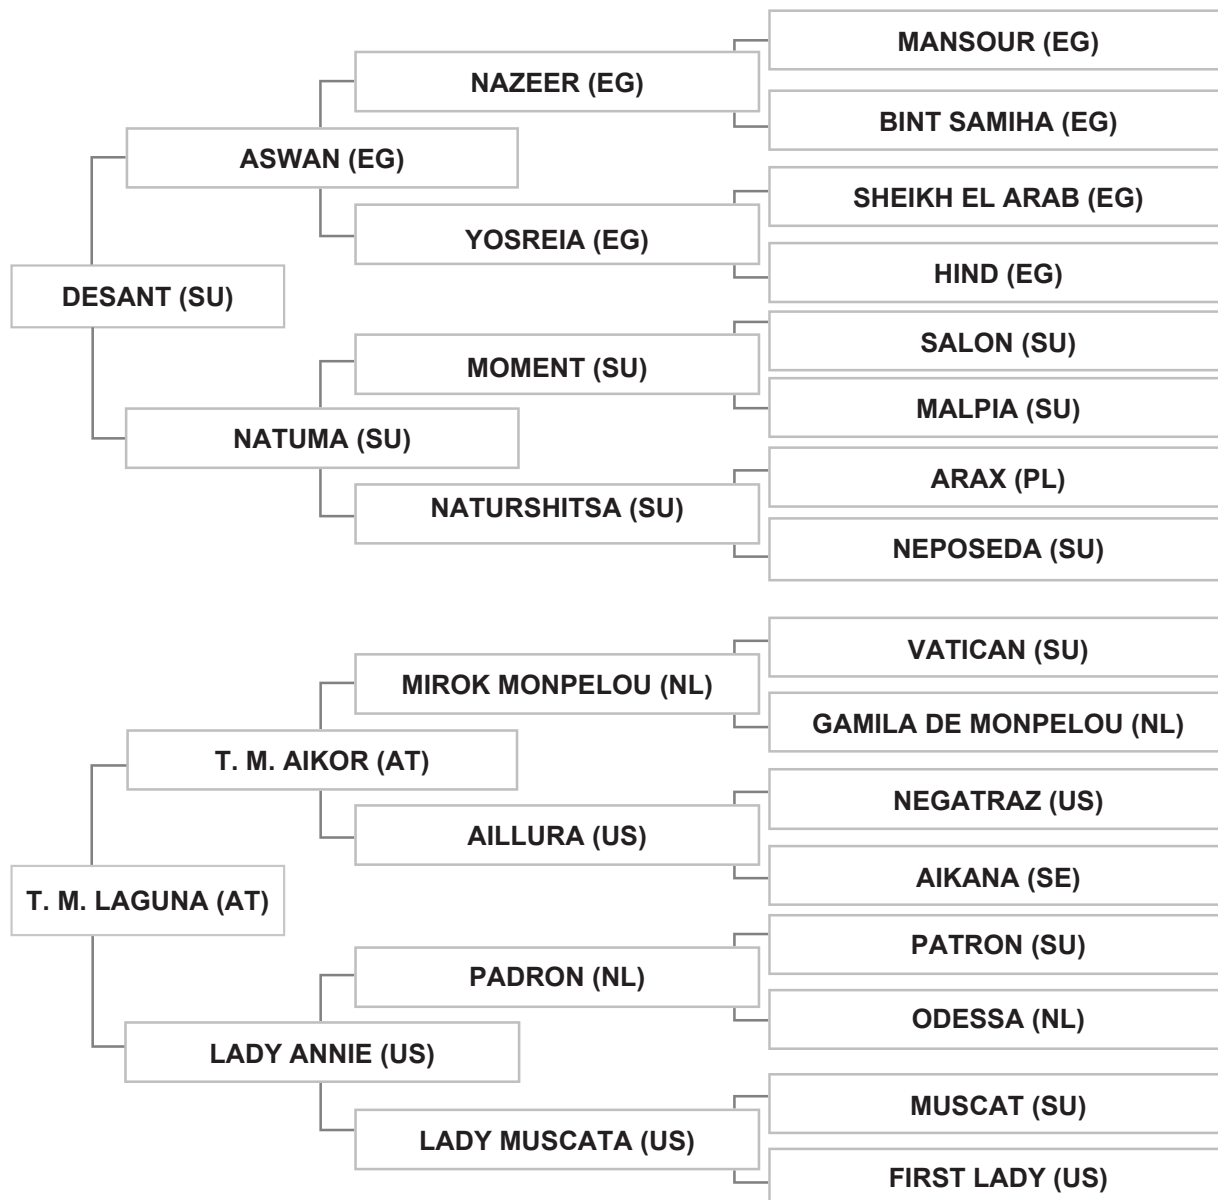

Strain: NOT RECORDED (MILORDKA, 1816)

Sire: DESANT (SU), grey, 1985, RASB 5/1-115, AAS Vol. III/97-98 # OE-AV 2193

Dam: T. M. LAGUNA (AT), chestnut, 1998, AAS Vol. III/03-04 # OE-AV 2044

Bred by: Mrs. GABRIELE HAMMERER, TA MERIJ ARABIANS / AUSTRIA

Mr. YASSER DAHROUGE - LEBANON - HADATH