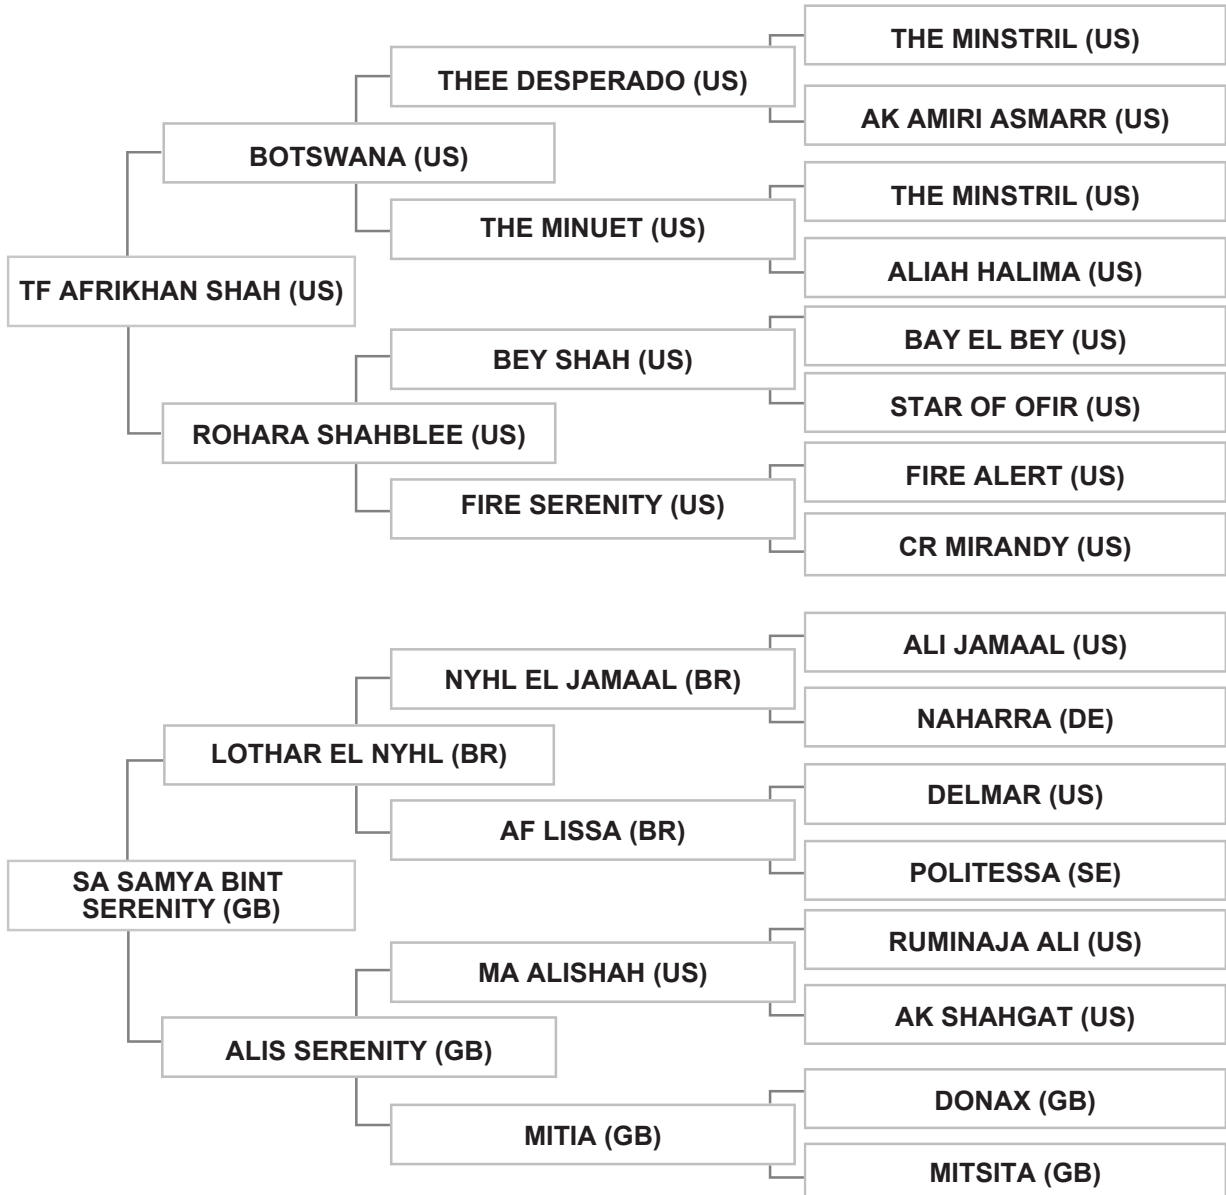

Strain: SEGLAWIEH JEDRANIEH OF IBN SOUDAN (GHAZIEH)

Sire: TF AFRIKHAN SHAH (US), bay, 2003, AHRA # 0605242

Dam: SA SAMYA BINT SERENITY (GB), grey, 2005, AHSB, AVS # A.12941

Bred by: Mr. I.M.M. LOPEZ & Mr. VAN BREEMEN / HOLLAND

Mr. SAMI WARDY - LEBANON - ZAHLEH