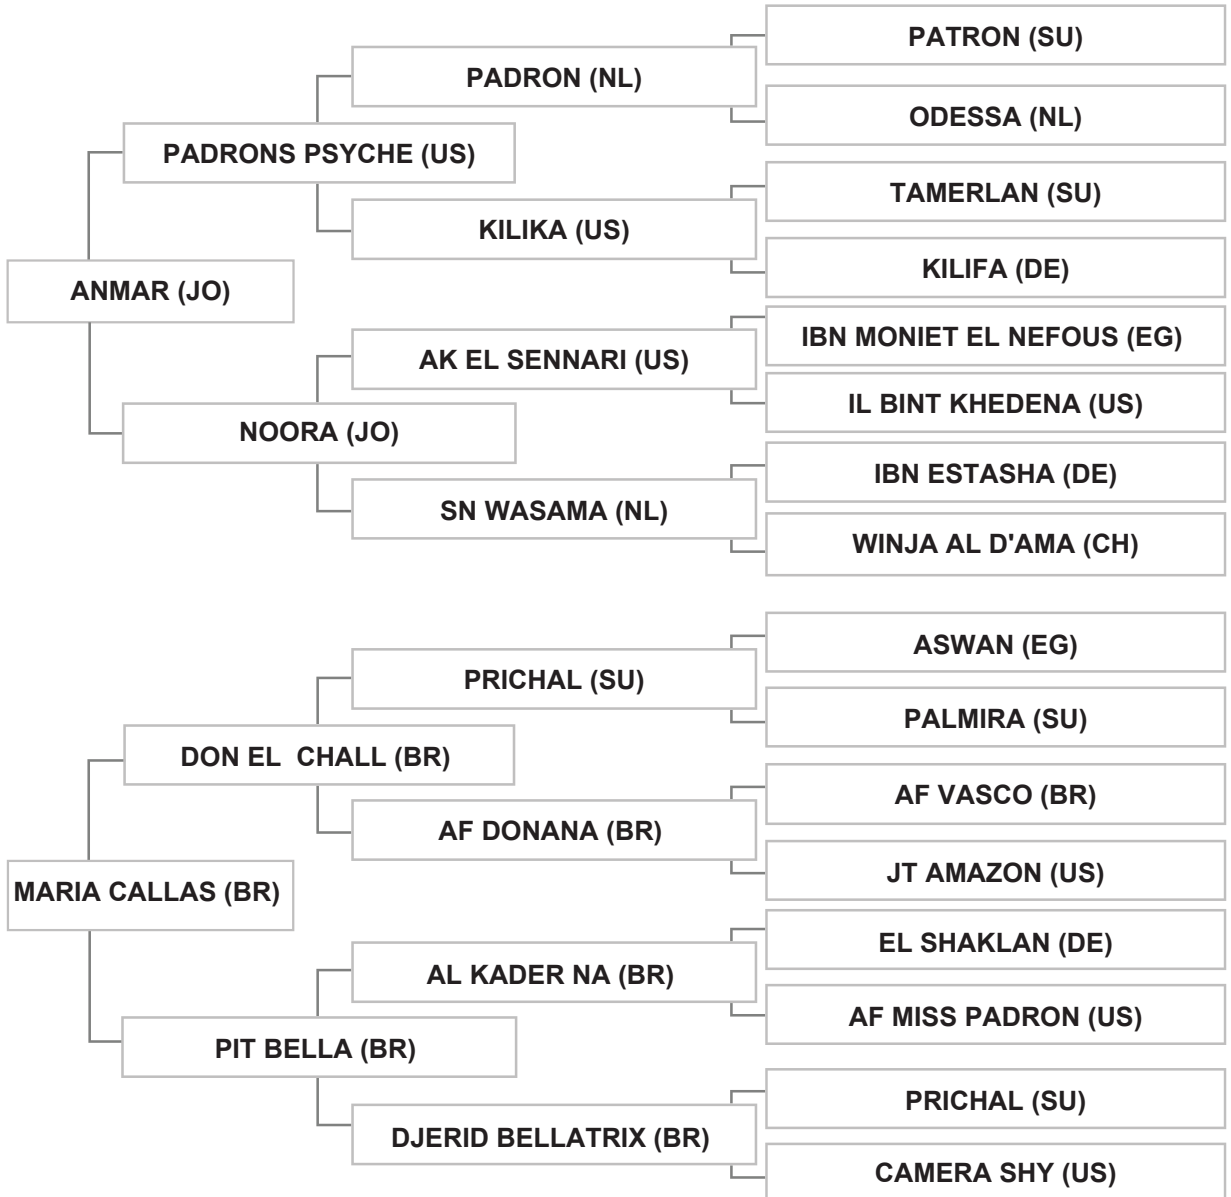

Strain: KEHAILET AJUZ (GAZELLA,CA.1840)

Sire: ANMAR (JO), bay, 2005, RJSB Vol. VII

Dam: MARIA CALLAS (BR), grey, 2004, BRSB # 70753, RJSB Vol. VII

Bred by: THE ROYAL JAAFAR STUD / JORDAN

Mr. AHMAD MOHAMAD GHADDAR - LEBANON - SAIDA