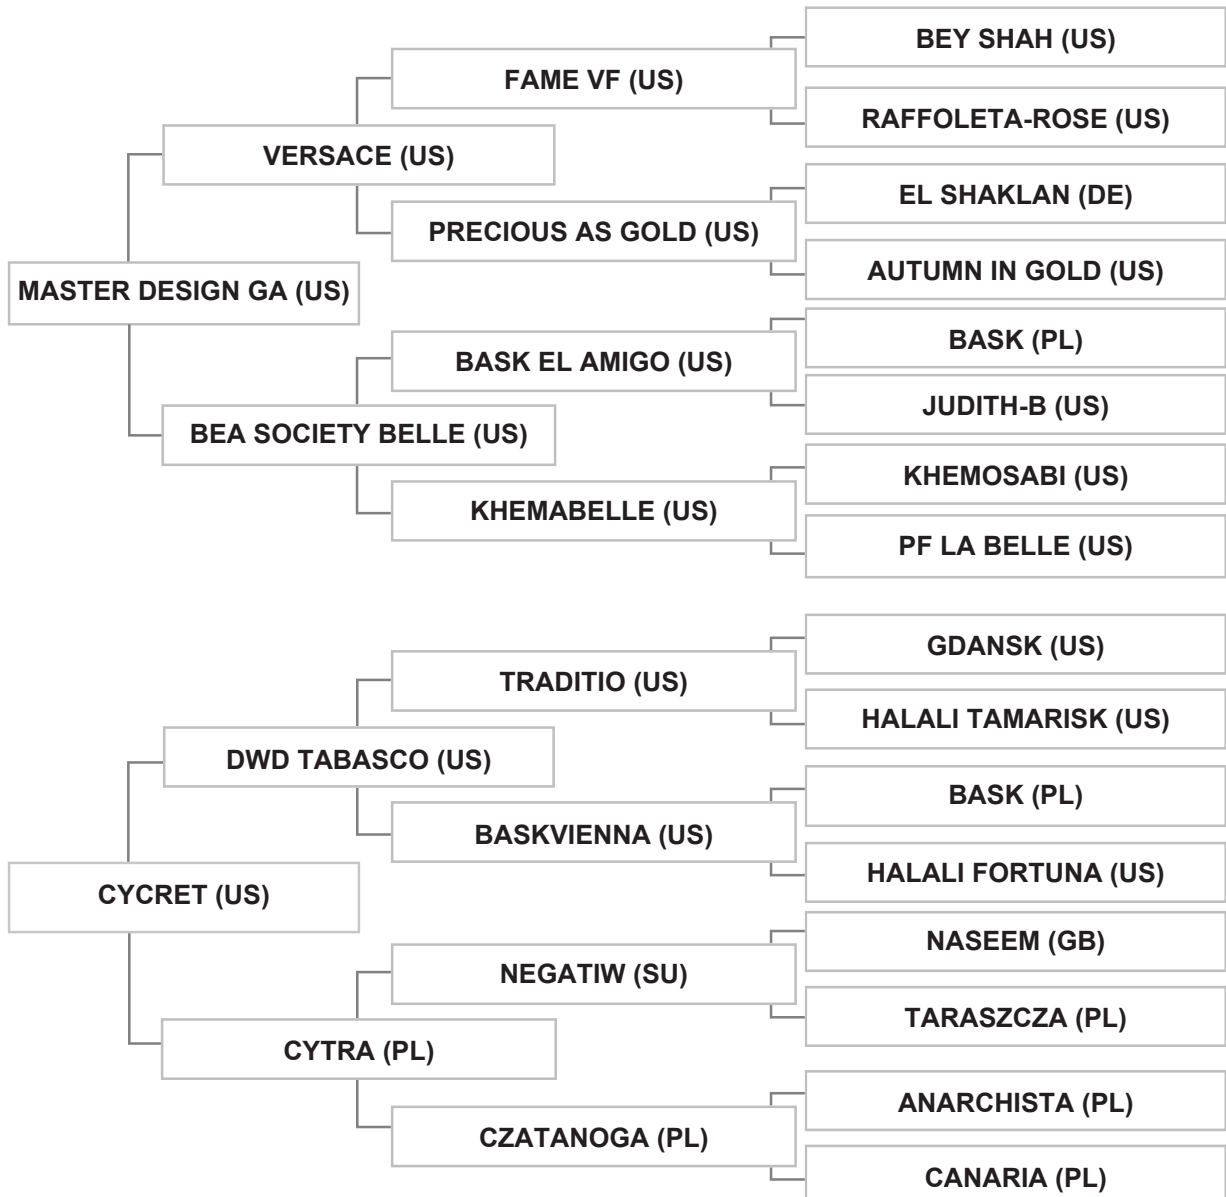

Strain: NOT RECORDED (MILORDKA, 1816)

Sire: MASTER DESIGN GA (US), chestnut, 2003, AHRA # 606224, USA012060622403

Dam: CYCRET (US), grey, 1993, AHR # 493262, ITSB # 5736, GASB Vol. XI

Bred by: Mrs. DANIELA KOENIG / GERMANY

Mr. ABDUL RAHMAN SLEIMAN - LEBANON - TRIPOLI