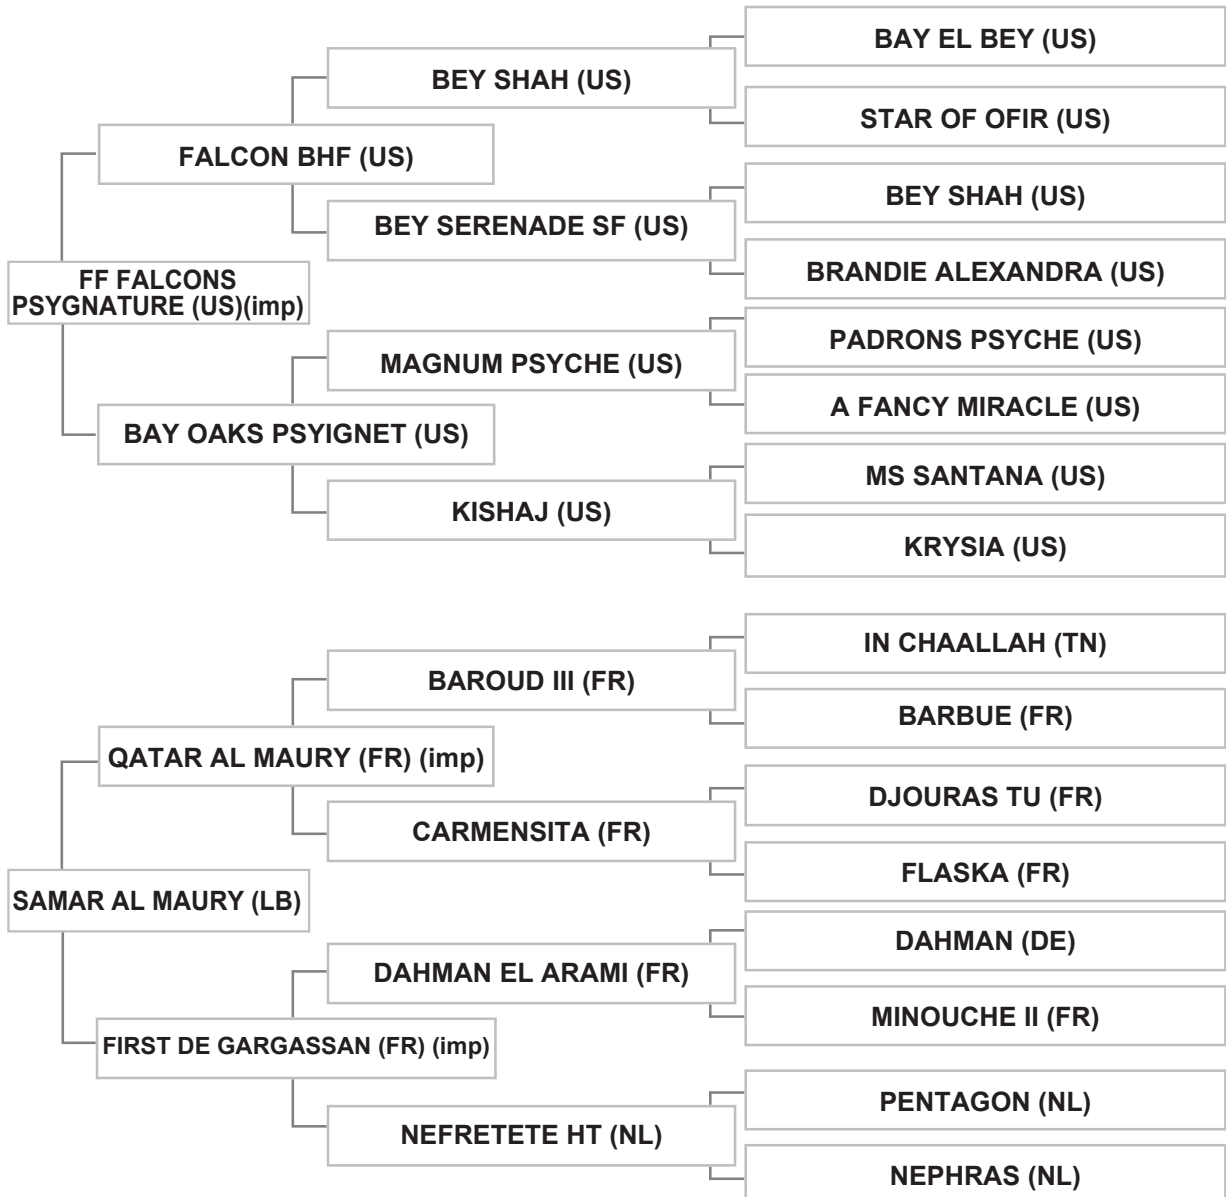

Strain: KEHAILAN RODAN (RODANIA,1869)

Sire: FF FALCONS PSYGNATURE (US) (imp), bay, 2004, AHRA # 0609515, PAHR # 002235, LSB Vol. V # 182

Dam: SAMAR AL MAURY (LB) , bay , 2004 , LSB Vol. V # 173

Bred by: Dr. ZOUHAIR EL KHATIB / LEBANON - AL DEBBIEH - NEAD STABLES - VILLA ROSA