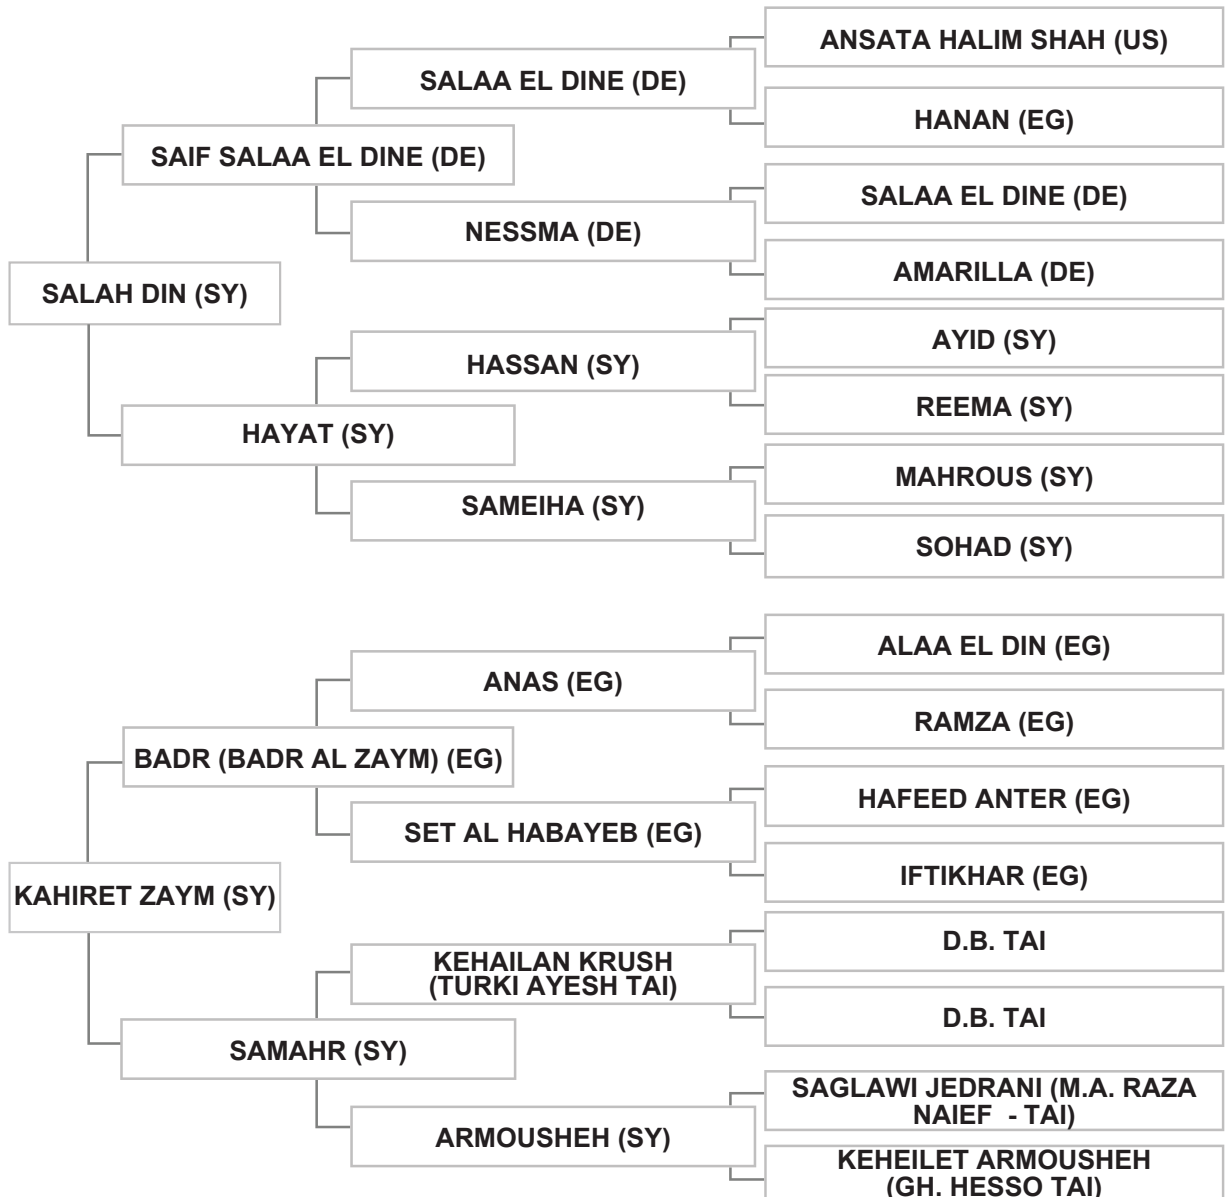

Dam: KAHIRET ZAYM (SY), chestnut, 2005, SYSB Vol. XI # A03893

Bred by: Mr. MAHMOUD AMANAH / SYRIA

Mr. TAREK IBRAHIM - LEBANON - BA'AKLIN EL CHOUF

Strain: KEHEILET ARMOUSHEH (ARMOUSHEH, 1979)

Sire: ANSATA HAISAM (US), grey, 1999, AHRA # 566562, SYSB Vol. XIII # A04641