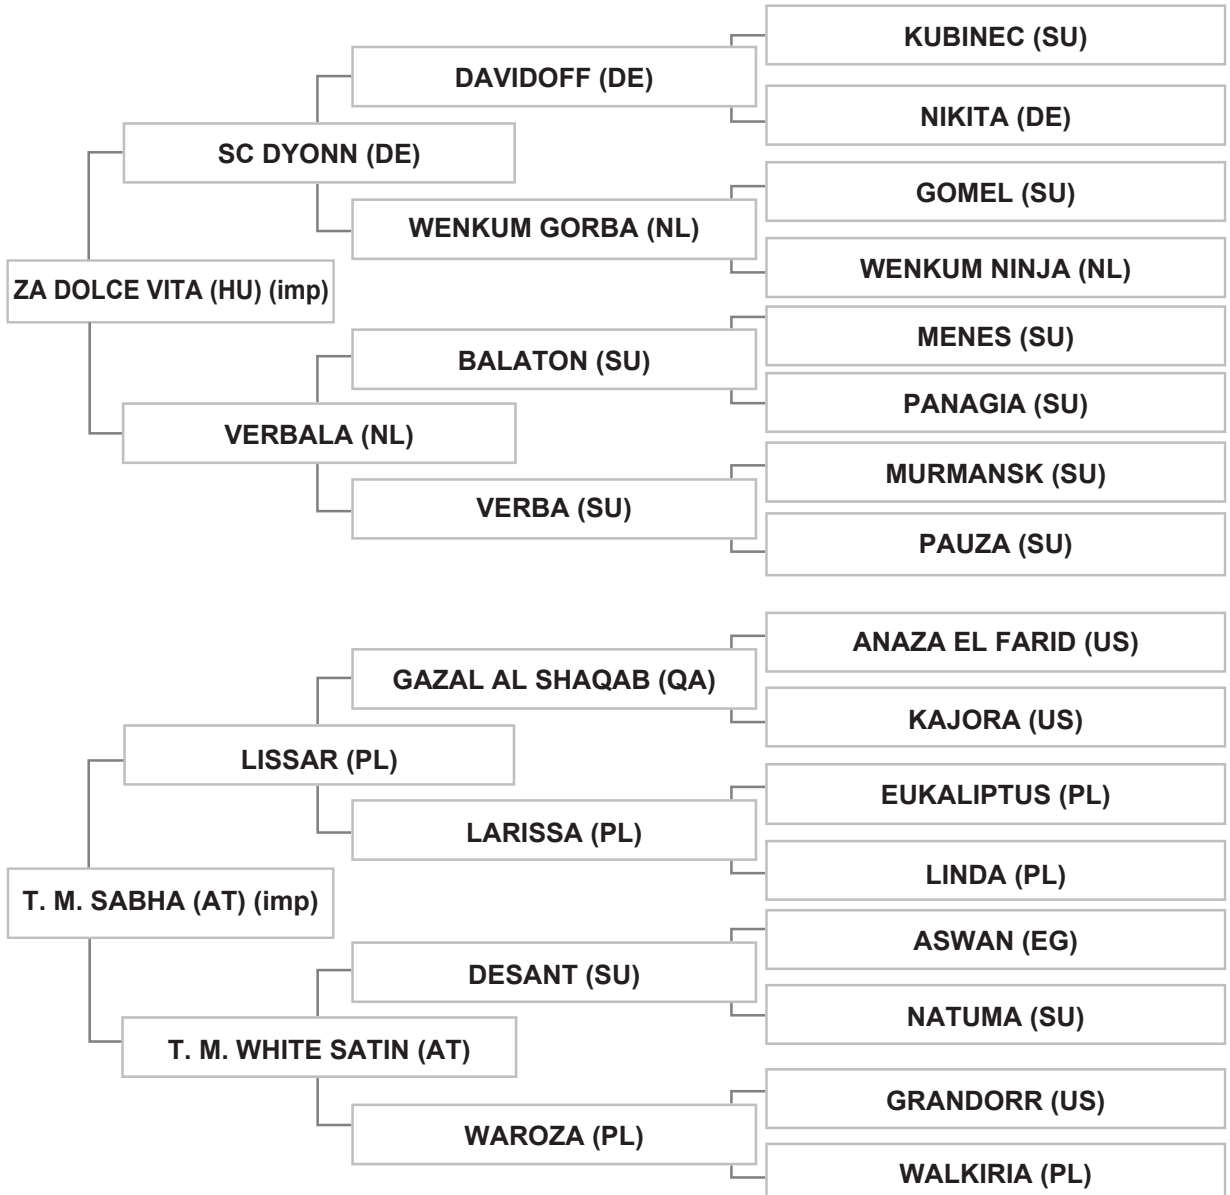

Strain: NOT RECORDED (SZWEYKOWSKA, CA. 1803)

Sire: ZA DOLCE VITA (HU) (imp), chestnut, 2009, ASBB # HUN M OX090180000, LSB Vol. V # 299

Dam: T. M. SABHA (AT) (imp), grey, 2010, AAS Vol. IV/09-10 # OE-AV 4036, LSB Vol. V # 298

Bred by: Mr. WASSIM HAMMOUD / LEBANON - MAJDAL A'NJAR