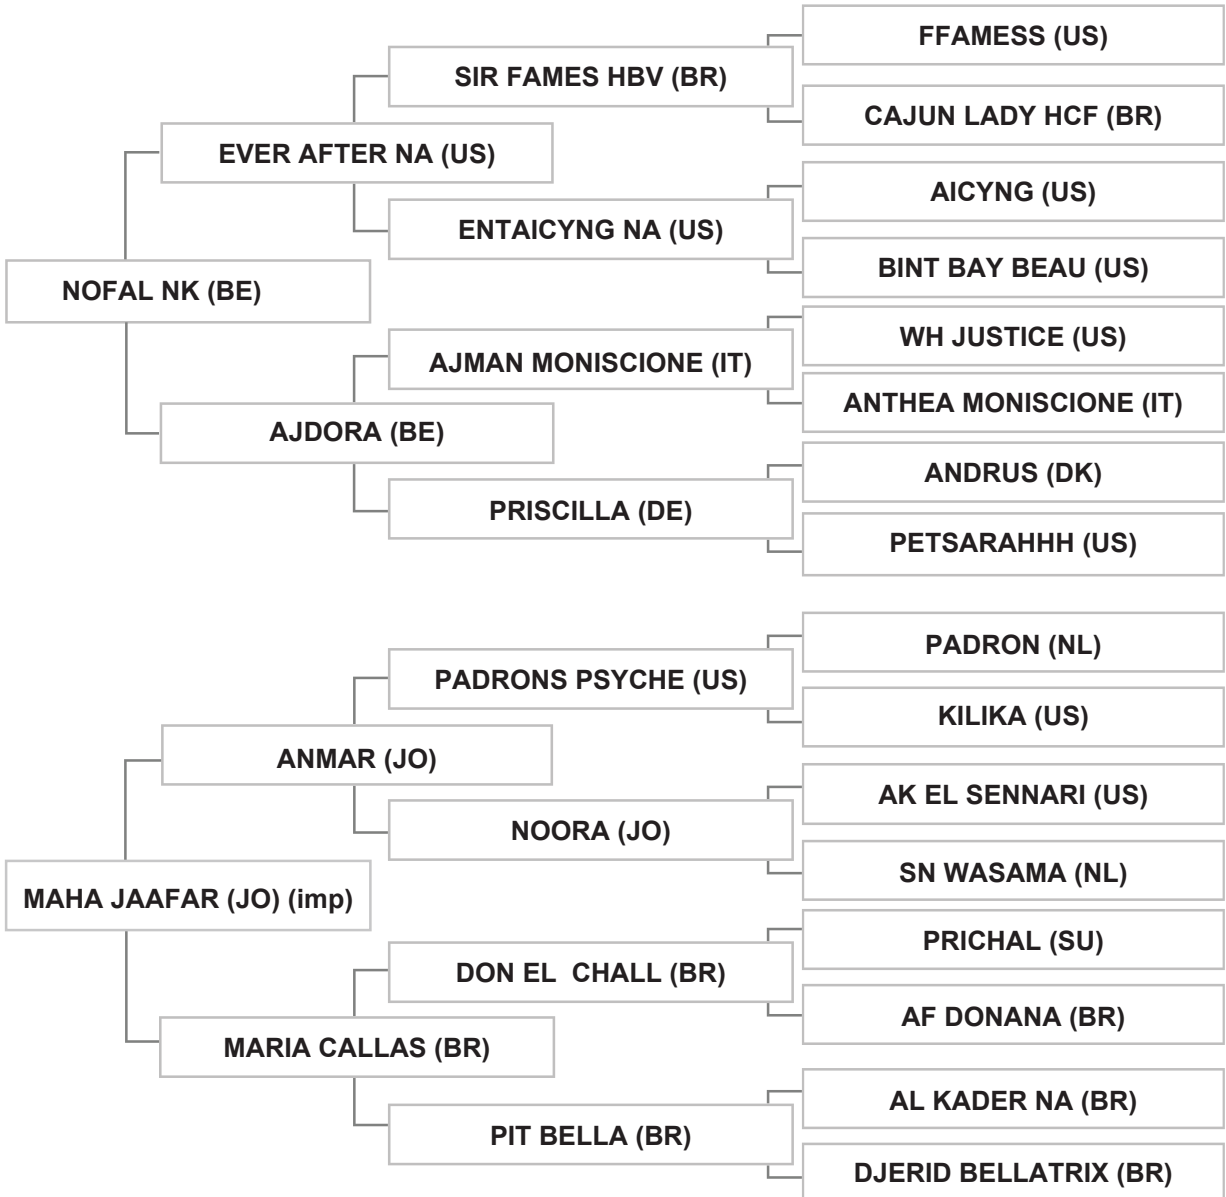

Strain: KEHAILAN AJUZ (GAZELLA,CA.1840)

Sire: NOFAL NK (BE), grey, 2011, BAPS # BA 8866

Dam: MAHA JAAFAR (JO) (imp), bay, 2009, RJSB Vol. VIII, LSB Vol. VI # 428

Bred by: AHMAD MOHAMAD GHADDAR / LEBANON - SAIDA