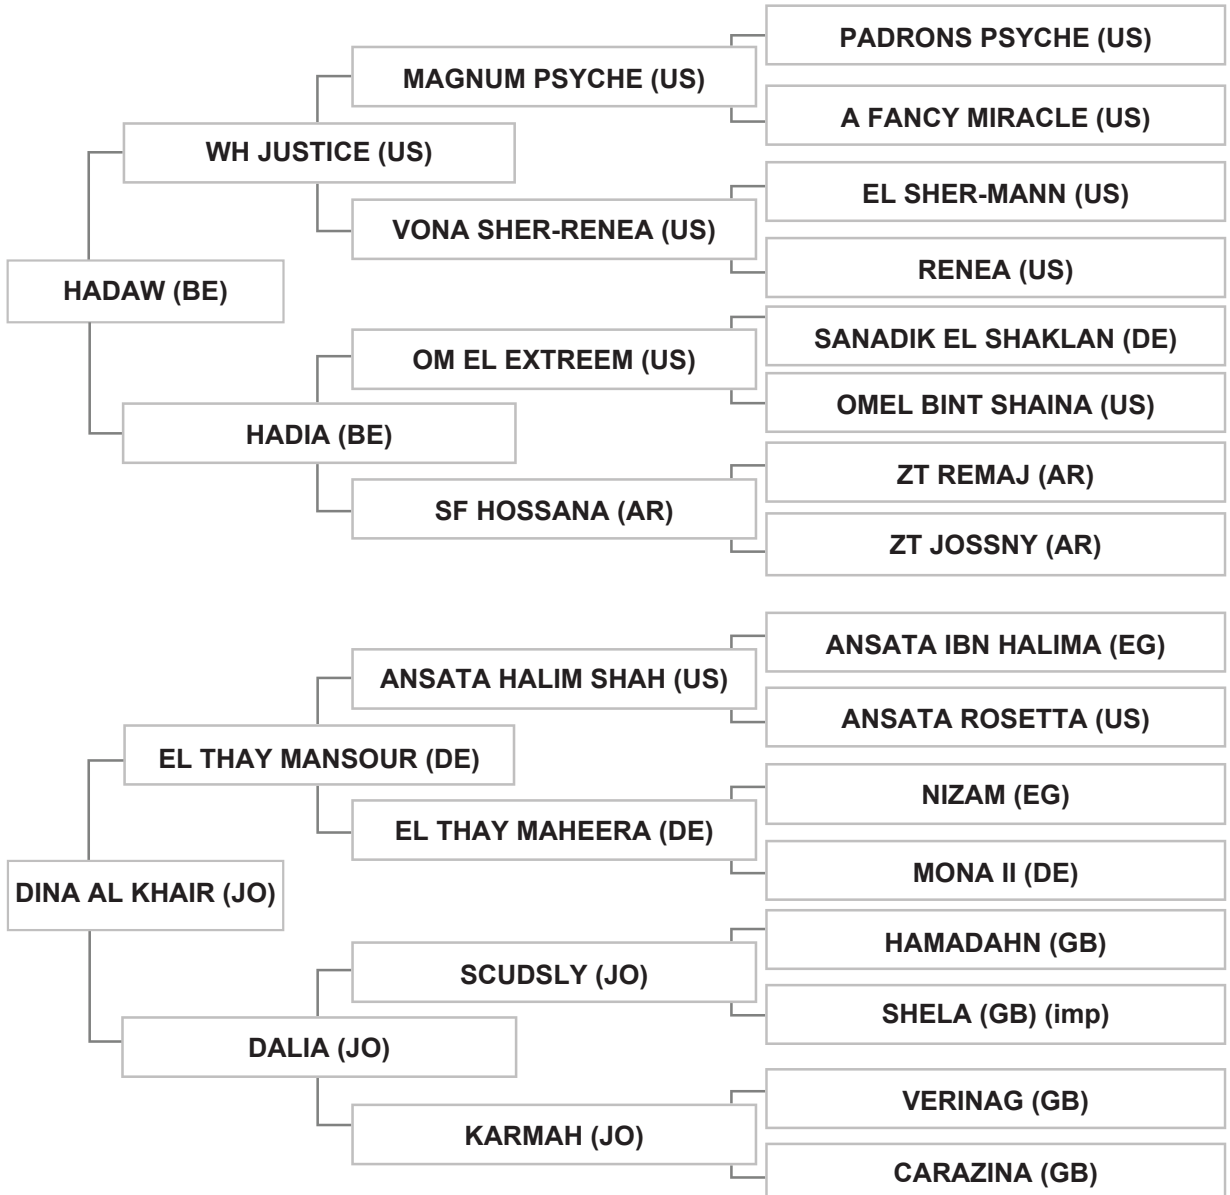

Strain: KEHAILEH RODANIEH (RODANIA,1869)

Sire: HADAW (BE), grey, 2008, BAPS # BA 7237, RJSB Vol. VIII

Dam: DINA AL KHAIR (JO), chestnut, 2004, RJSB Vol. VII

Bred by: Mr. NOFAL KAHOOK, NK ARABIANS / JORDAN

Mr. AHMAD MOHAMAD GHADDAR - LEBANON - SAIDA