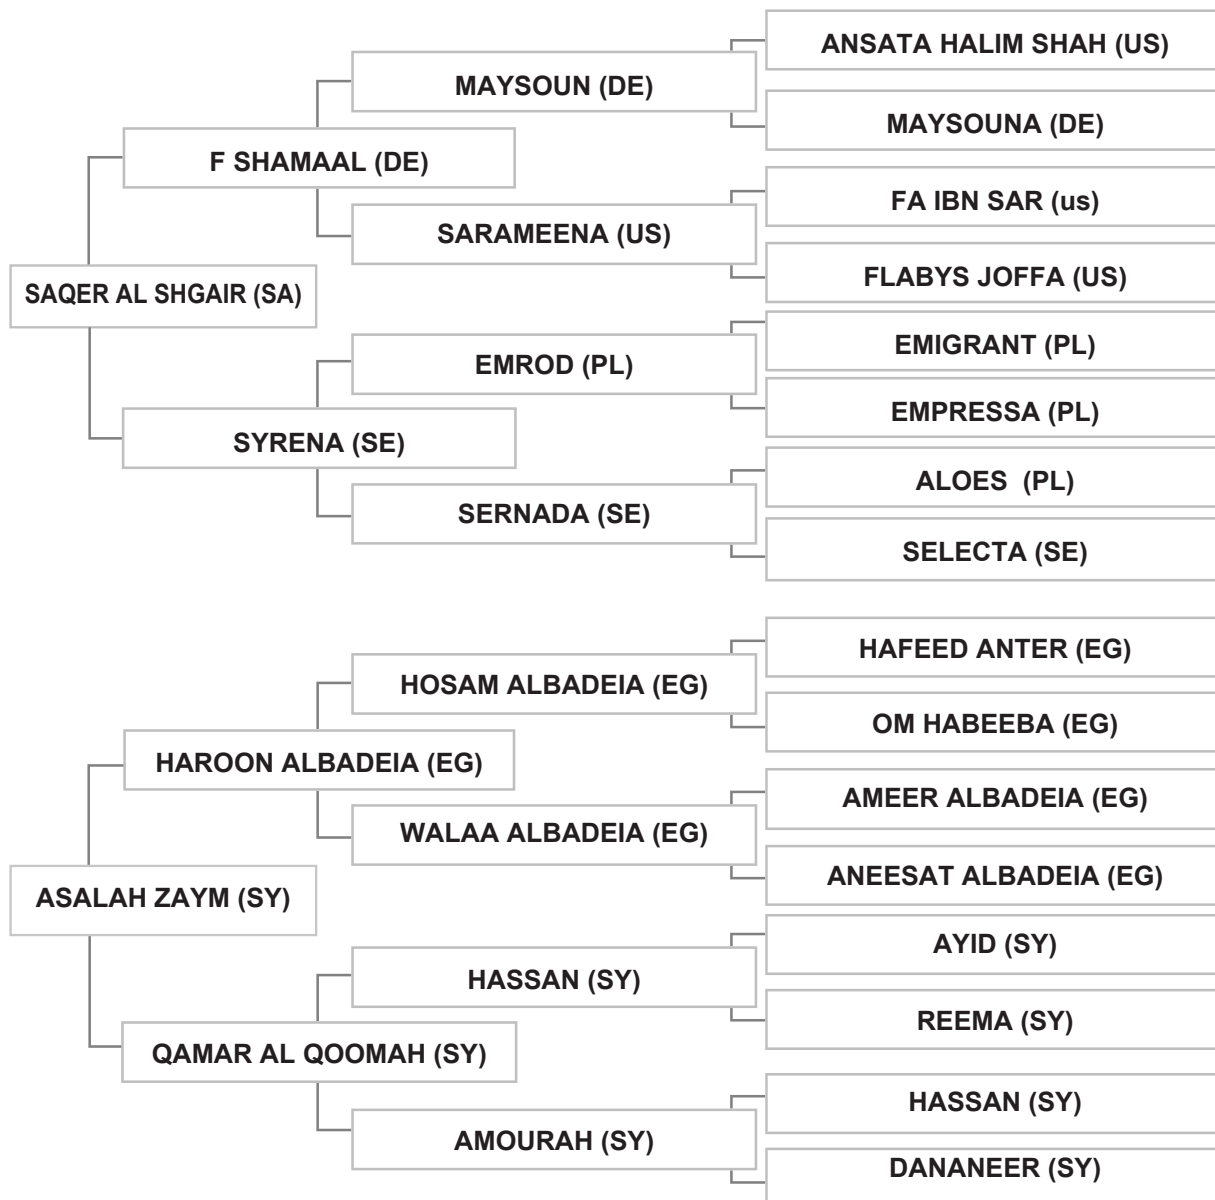

Strain: KEHEILET SA'ADET TOUQAN (SA'ADAH)

Sire: SAQER AL SHGAIR (SA), grey, 2006, SAUDI, SYSB Vol. XIV # A05758

Dam: ASALAH ZAYM (SY), grey, 2005, SYSB Vol. X # A03431

Bred by: Mr. MAHMOUD AMANAH / SYRIA

Mr. TAREK IBRAHIM - LEBANON - BA'AKLIN EL CHOUF