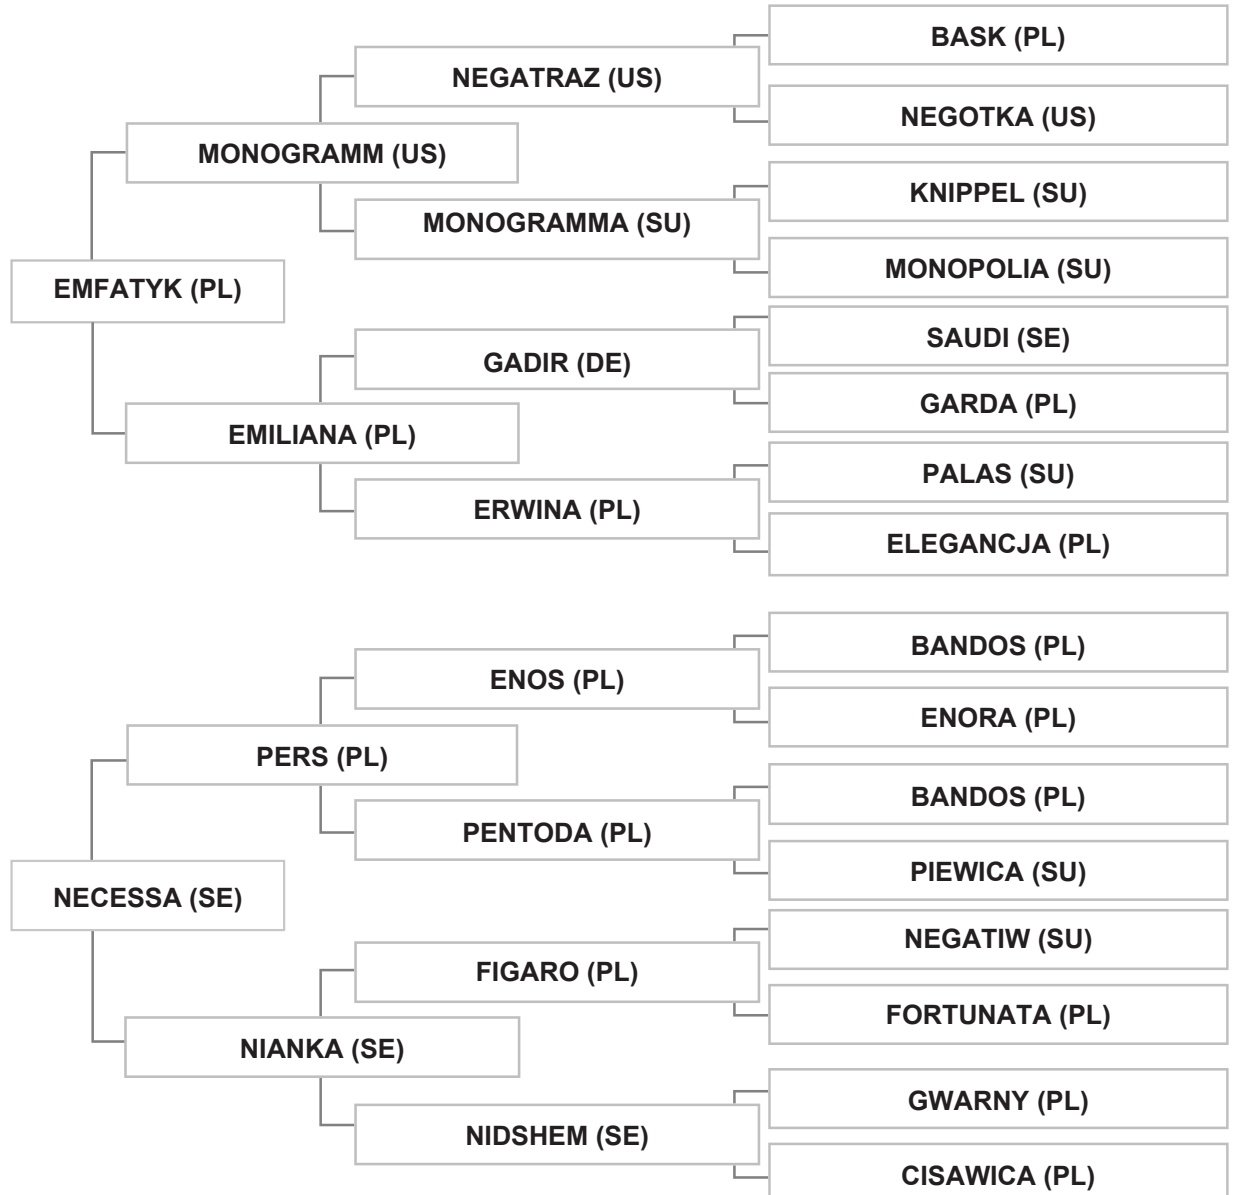

Strain: KEHAILEH DAJANIEH (MLECHA, CA. 1840)

Sire: EMFATYK (PL), grey, 1995, PASB Vol. XIII/4-23, AAS Vol. # OE-AV 2355, BAPS # BA 7271

Dam: NECESSA (SE), bay, 1989, SESB # FA 472/89, BAPS # BA 6119

Bred by: Mr. & Mrs. DELVAUX-BRIMIOULLE / BELGIUM

Mr. FIRAS CHIMALI - LEBANON - AL NABATIEH