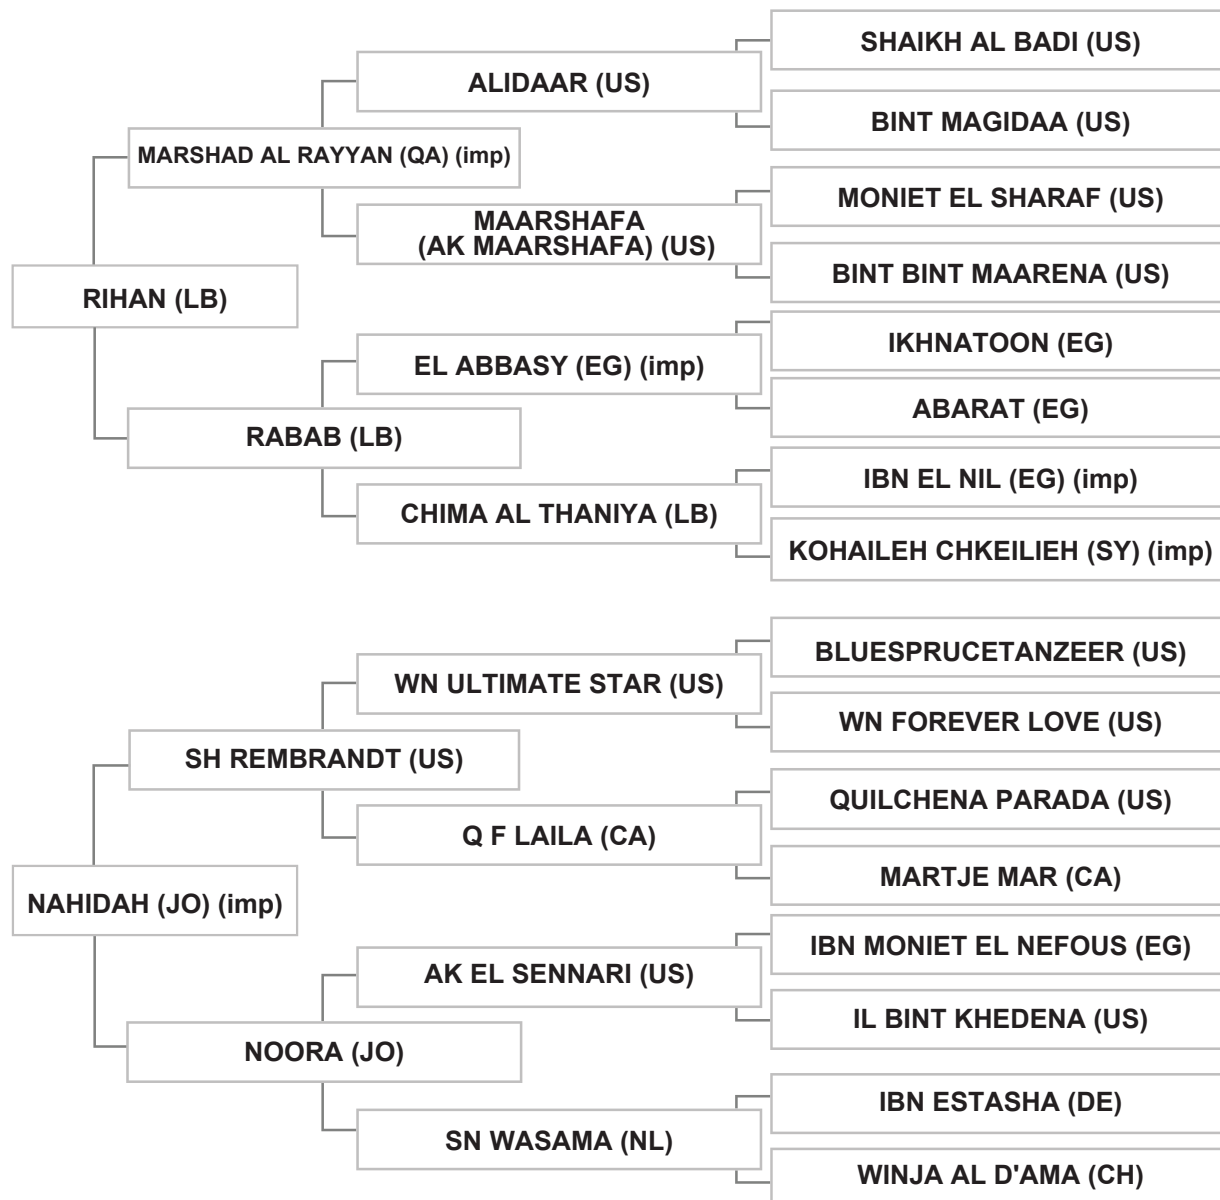

Bred by: Mr. TALAL EL A'KLY / LEBANON - AL MANSOURA

Strain: KEHAILEH MORADI (SAHARA, CA. 1840)

Sire: SHANGHAI EA (ES), grey, 2008, SSB # 4700161
Dam: SHAH DELARA (FR), grey, 2006, SBFAR Vol. XIV

Bred by: Mr. HERVE BRIEL / FRANCE