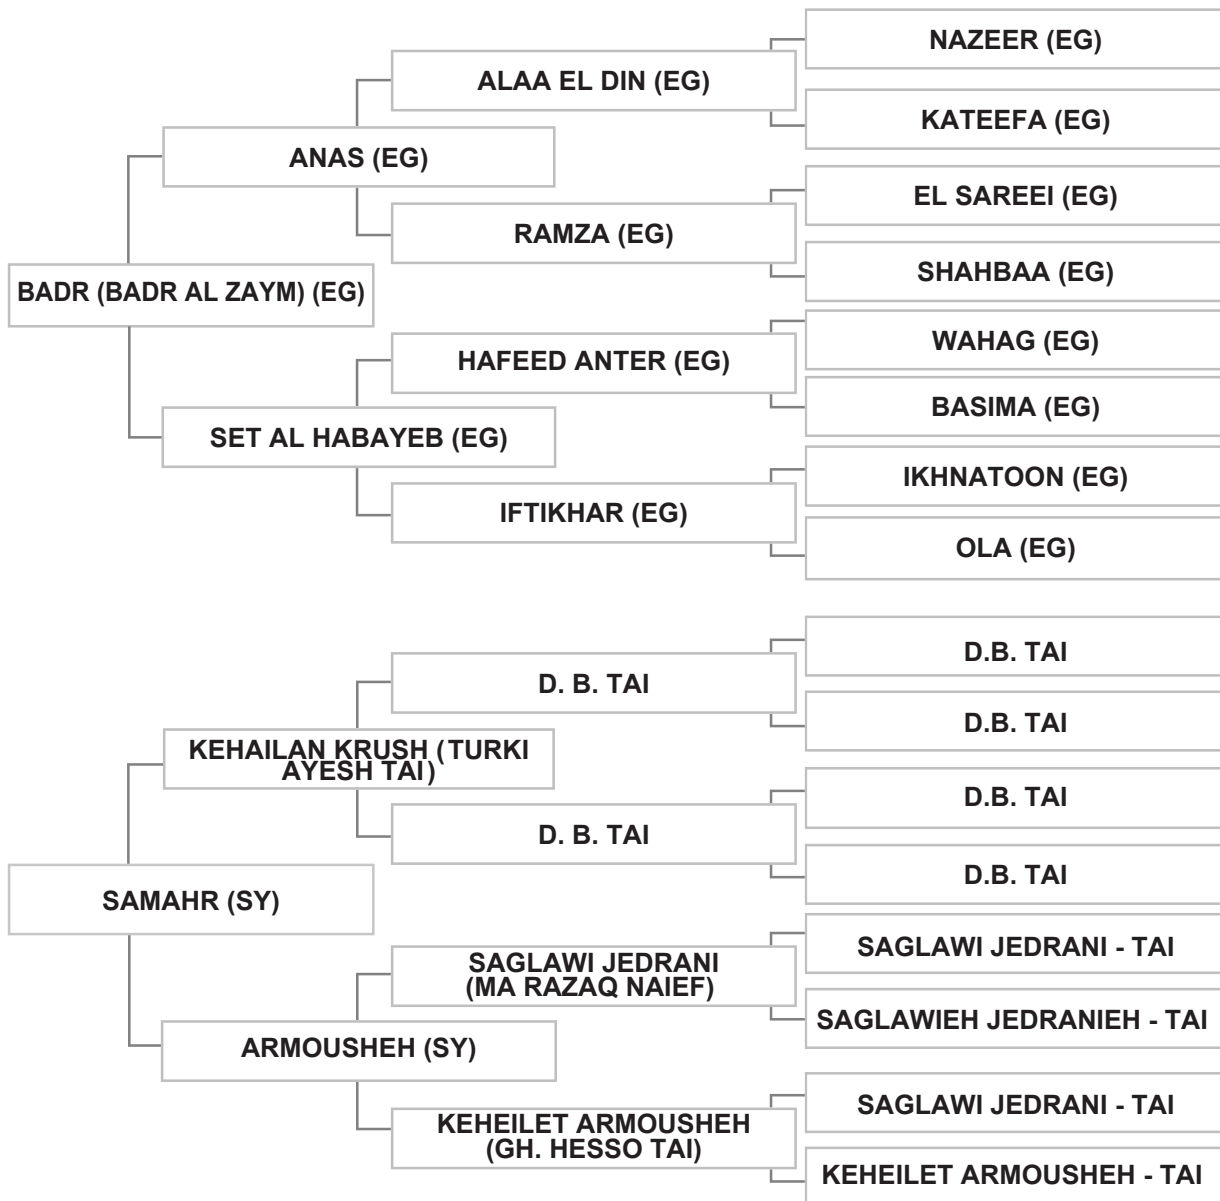

Strain: KEHEILET ARMOUSHEH (ARMOUSHEH)

Sire: BADR (BADR AL ZAYM) (EG), brown, 1996, EAO Vol. IX # E3-1827, SYSB Vol. VIII # A02989

Dam: SAMAHR (SY), Black, 1985, SYSB Vol. I # A0412

Bred by: Mr. MAHMOUD AMANAH / SYRIA

Mr. TAREK IBRAHIM - LEBANON - BA'AKLIN EL CHOUF