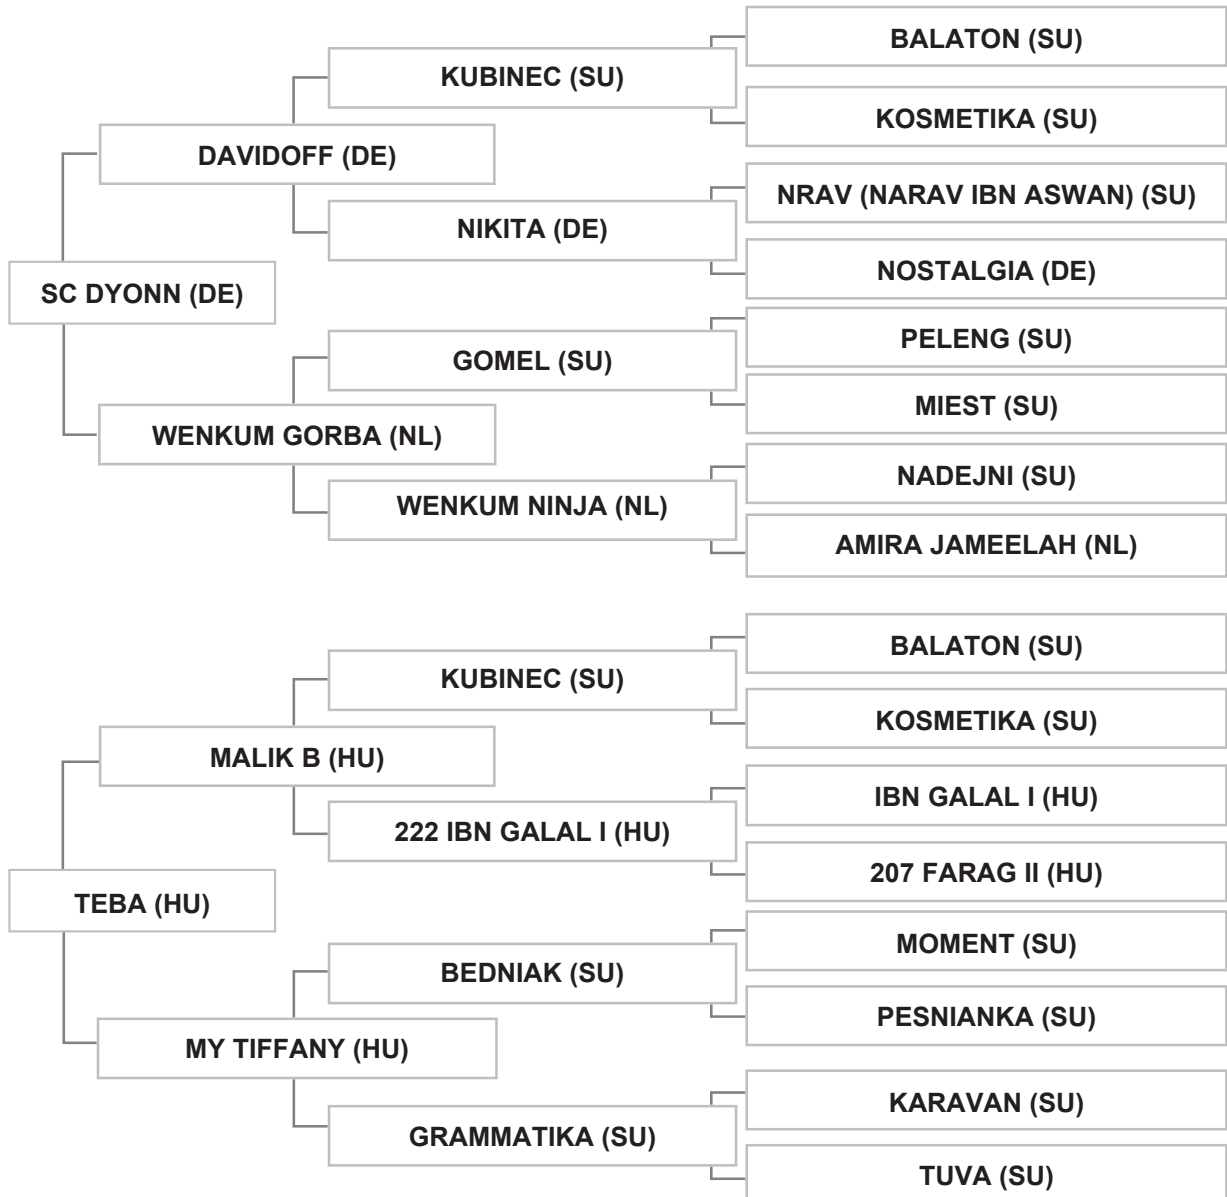

Strain: HAMDANIEH SIMRIEH (SELMA)

Sire: SC DYONN (DE), grey, 2001, GASB # 08/20166/01 E, ASBB Vol. VII # HUN M IM010672004

Dam: TEBA (HU), chestnut, 2002, ASBB VII # HUN K OX012030000

Bred by: Mrs. CHRISTINE WOLF, ZIMELIE ARABIANS / HUNGARY

Mr. YASSER DAHROUGE- LEBANON - HADATH