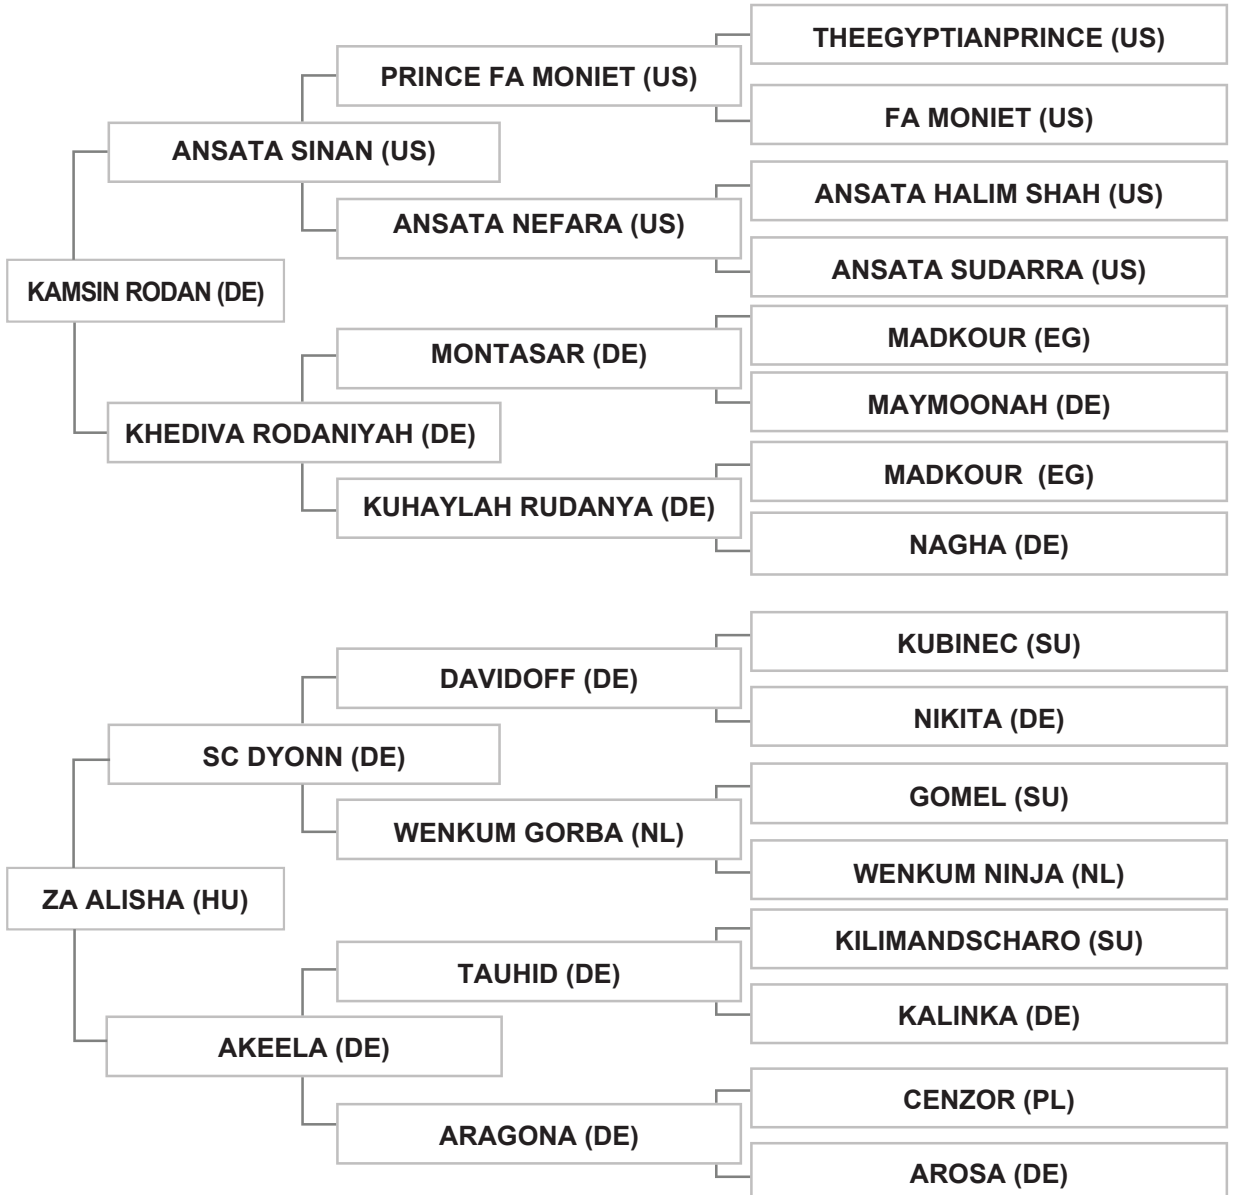

Strain: KEHAILEH DAJANIEH (MLECHA,CA.1840)

Sire: KAMSIN RODAN (DE), grey, 1999, GASB Vol. VII # 08/20821/99, ASBB Vol. VII # HUN M XI587711724

Dam: ZA ALISHA (HU), grey, 2004, ASBB Vol. VII # HUN K OX041170000

Bred by: Mrs. CHRISTINE WOLF, ZIMELIE ARABIANS / HUNGARY

Mr. YASSER DAHROUGE- LEBANON - HADATH