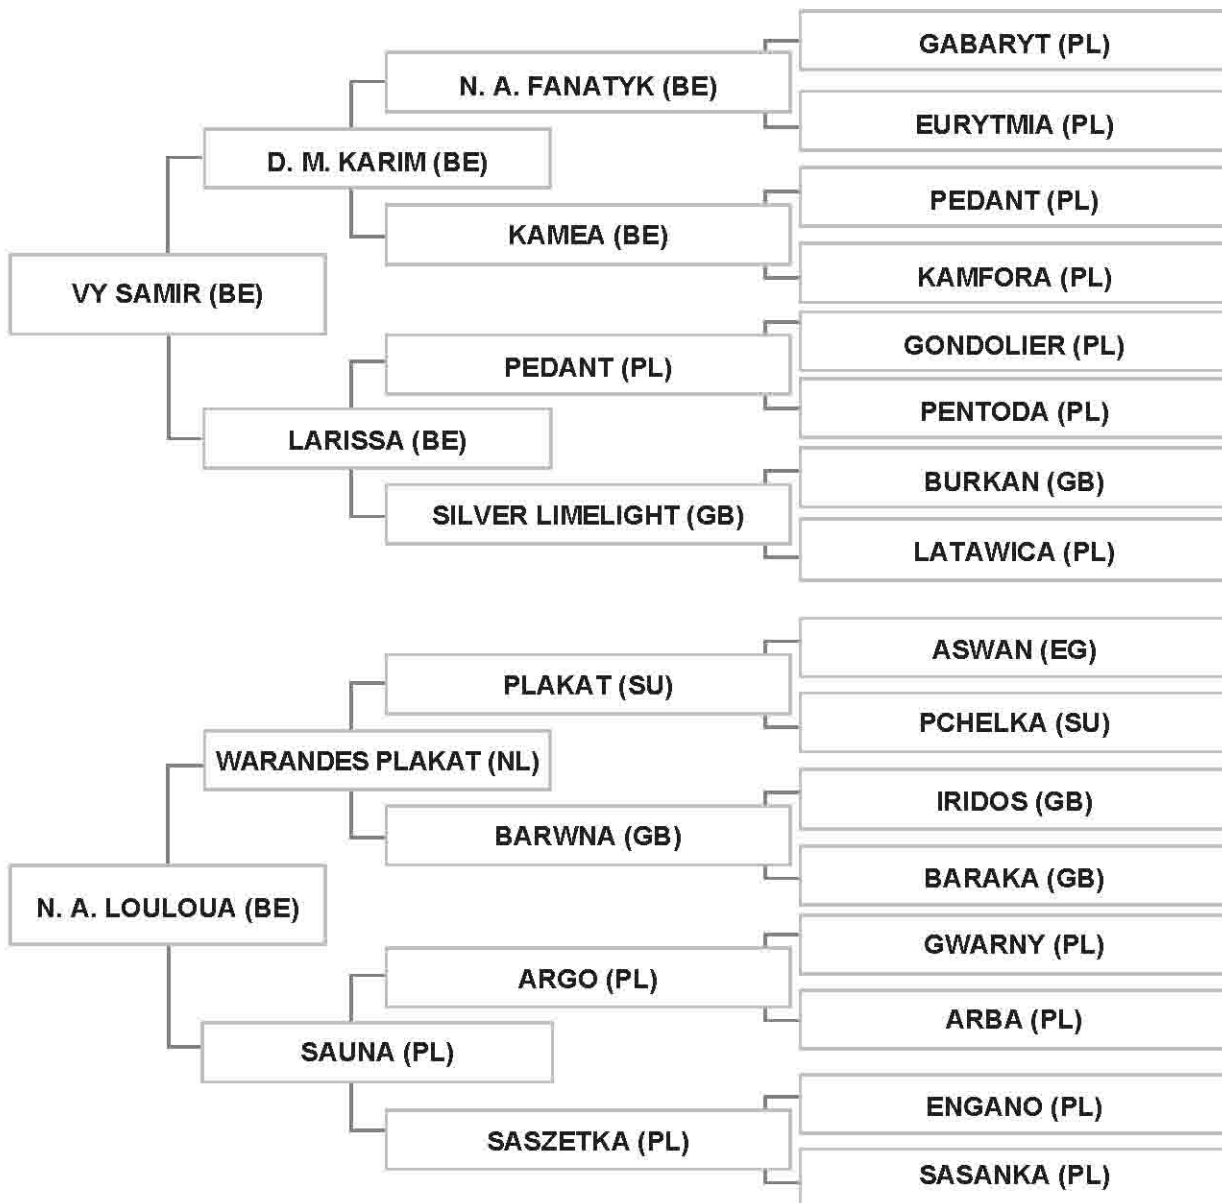

Strain: KEHAILEH DAJANIEH (MLECHA)

Sire: VY SAMIR (BE) , grey , 2001, BAPS # BA 5088

Dam: N. A. LOULOUA (BE) , grey , 1995 , BAPS # BA 2990

Bred by: Mrs. CAROLE COCLET / BELGIUM