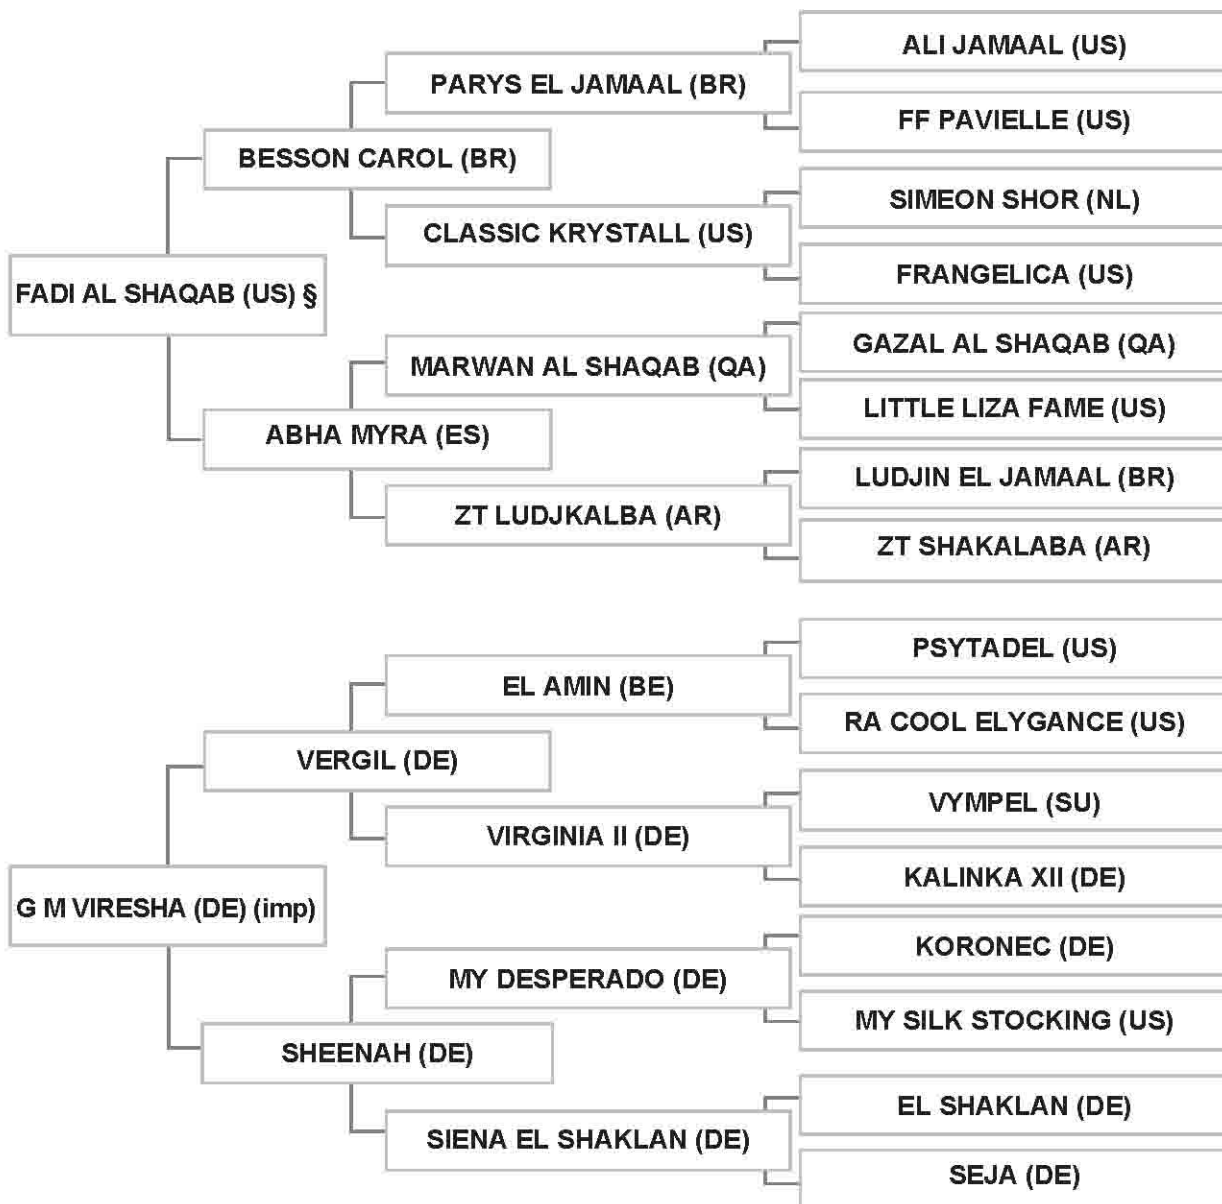

Strain: NOT RECORDED (MURANA I, 1808)

Dam: G M VIRESHA (DE) (imp), bay, 2008, GASB Vol. XI, LSB Vol. VII

Bred by: Mr. MOHAMAD AL OU'RAIBI / LEBANON - CHMESTAR