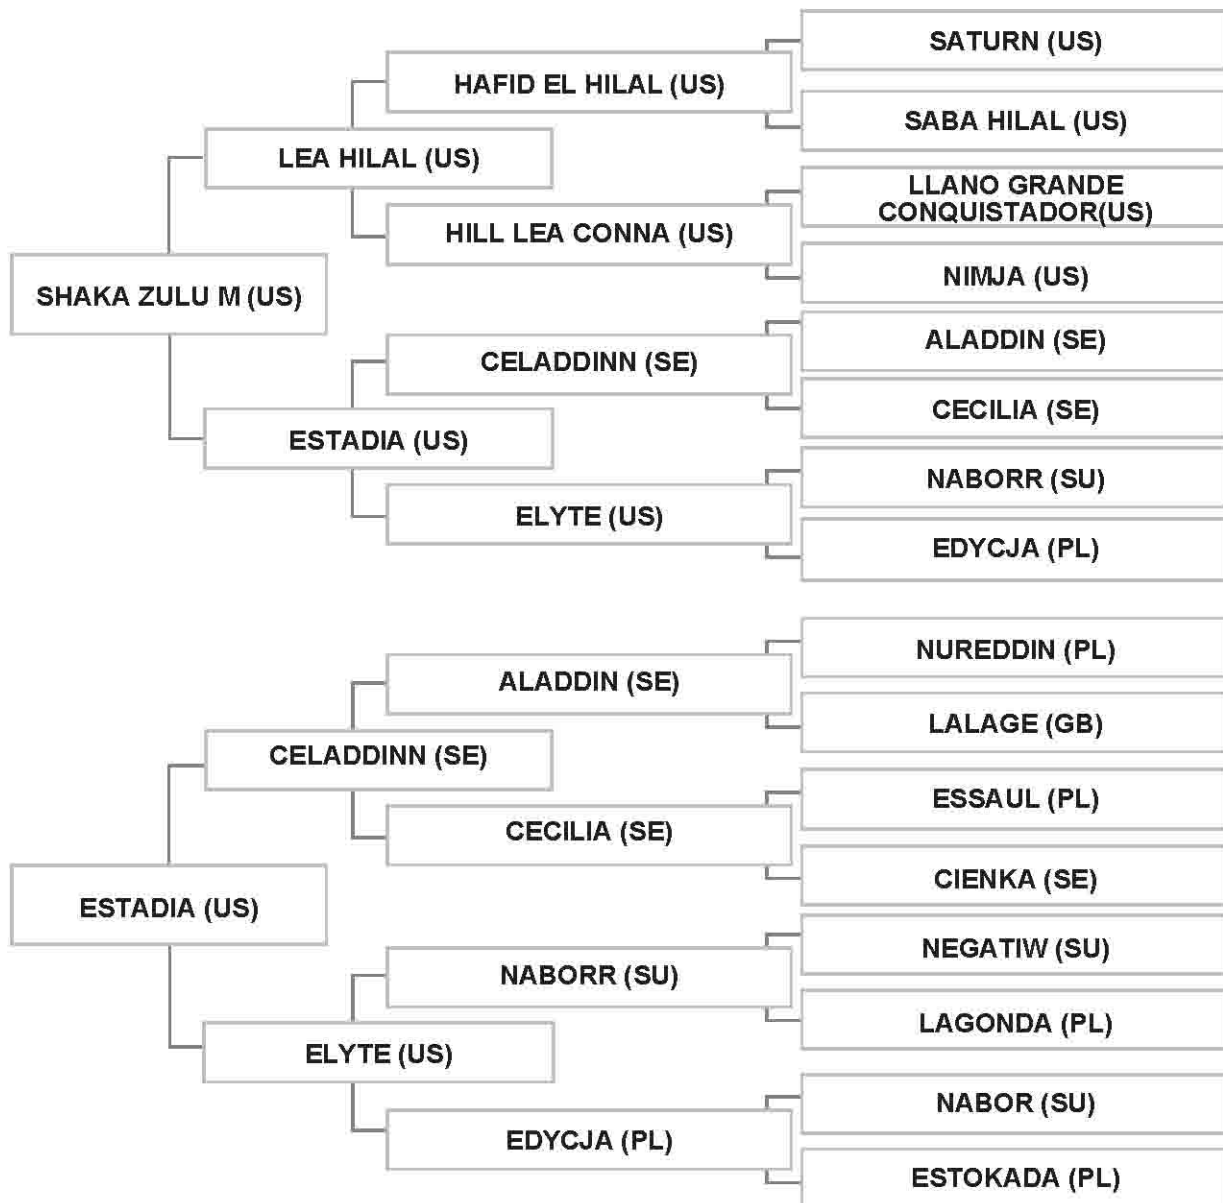

Strain: NOT RECORDED (MILORD)

Dam: ESTADIA (US), grey, 1984, AHRA,

Bred by: DOROTHY OR CECIL MANGRUM / USA
ACACIAS SARL - BEIRUT - LEBANON