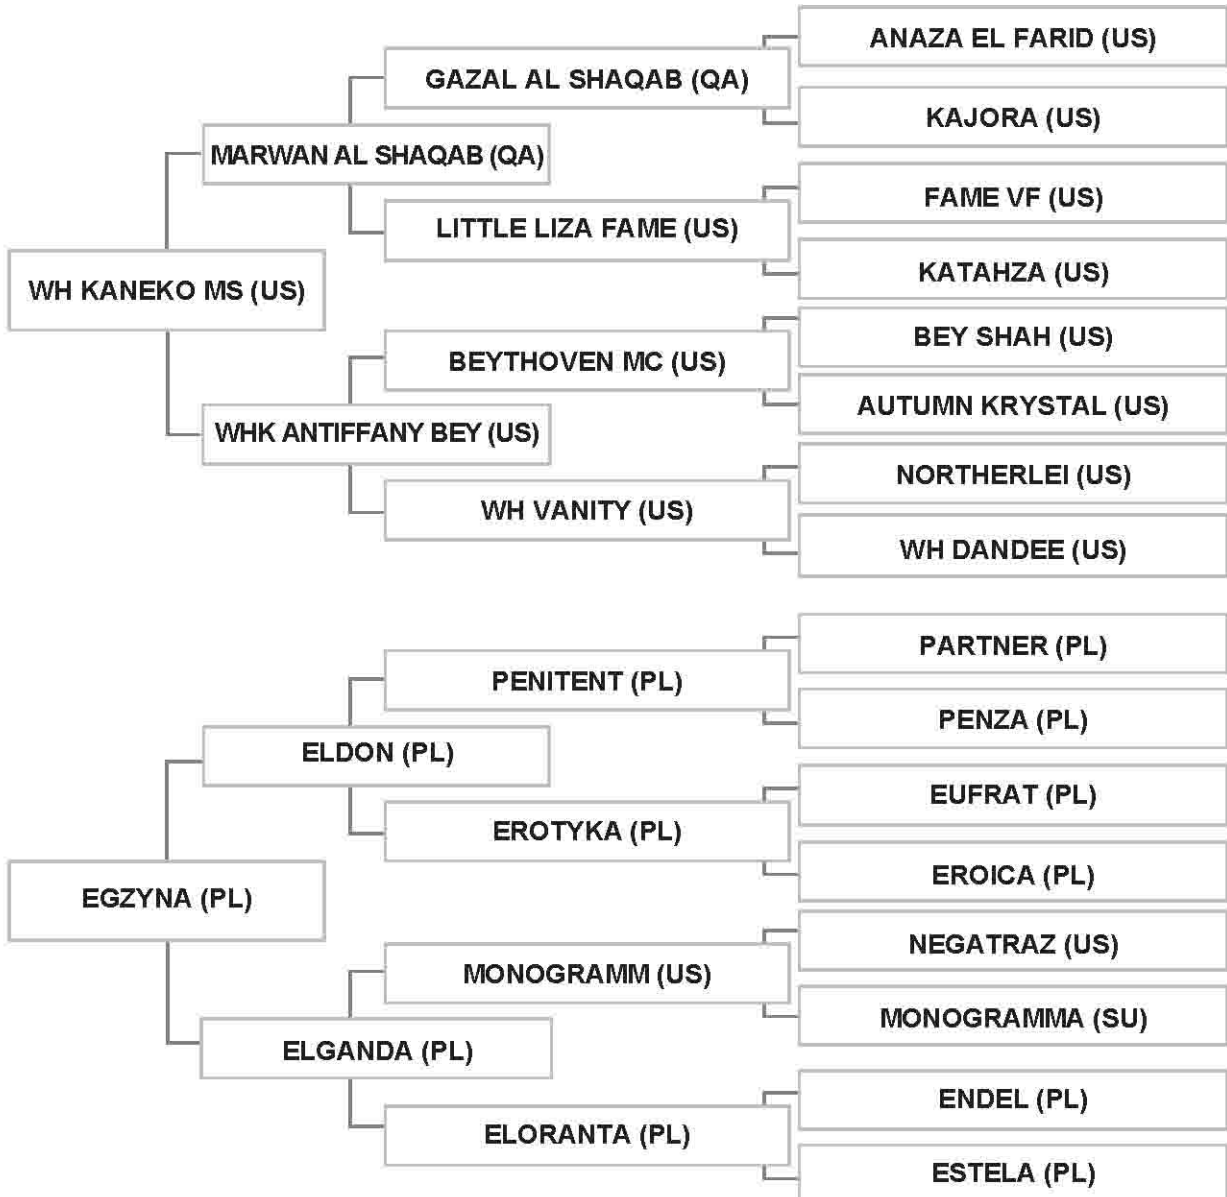

Strain: NOT RECORDED (MILORDKA)

Sire: WH KANEKO MS (US), bay, 2006, PASB Vol. XV - 5, AHR

Dam: EGZYNA (PL), grey, 2001, PASB Vol. XIV - 5 , p. 32,

Bred by: JANUSZ RYZKOWSKI / POLAND

Mr. TAREK ABOU OSMAN - LEBANON - AL MARJ - WEST BEKAA