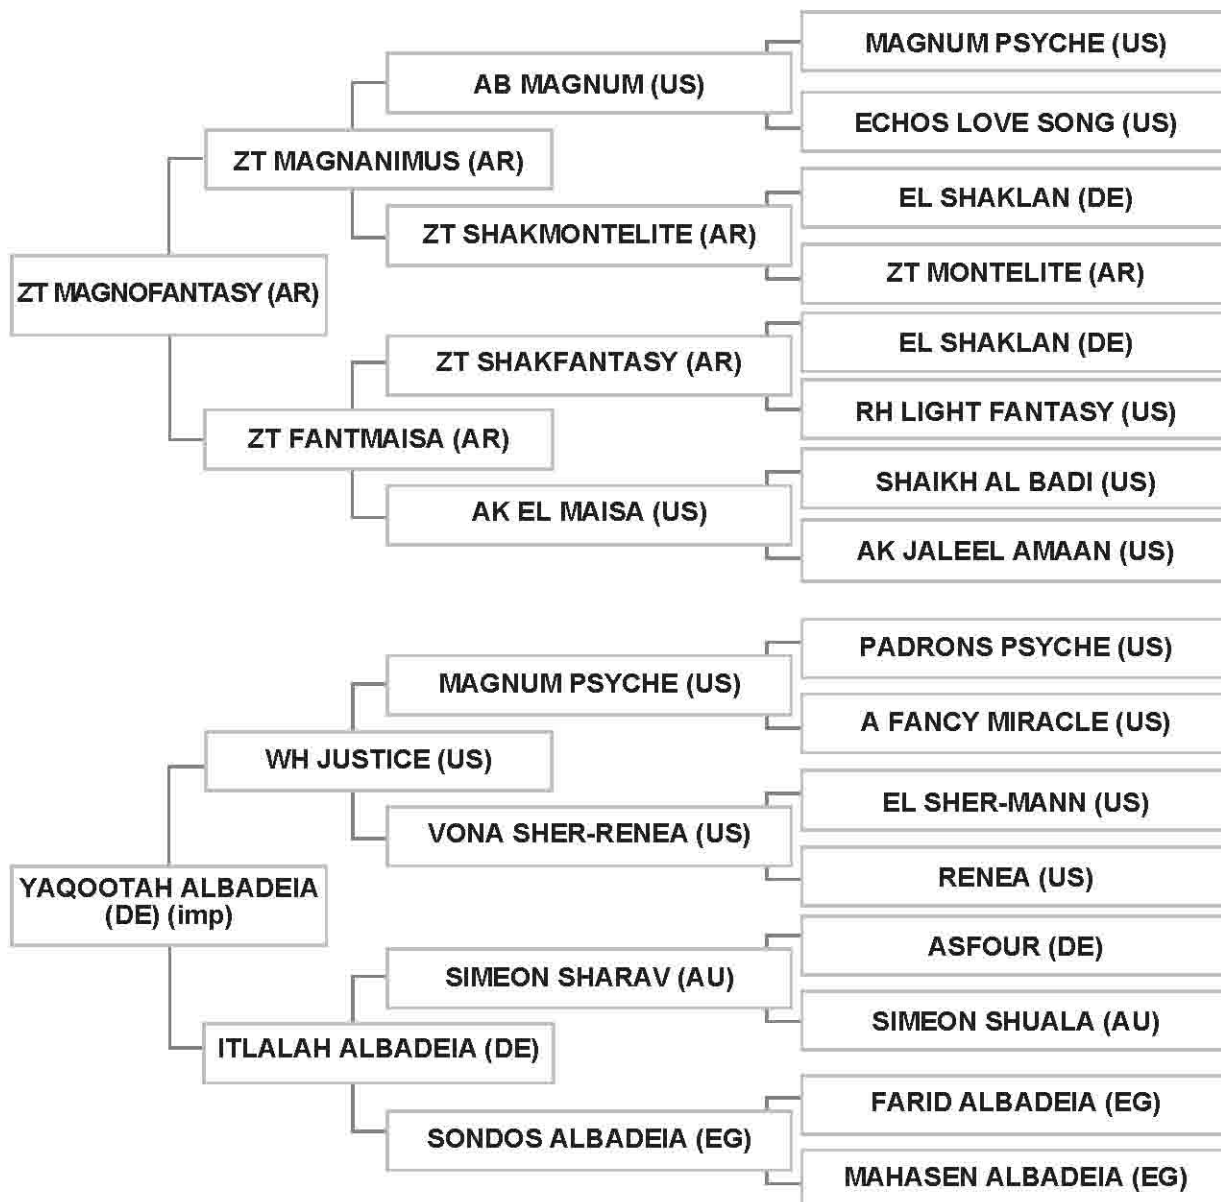

Bred by: SAMJAD S.A.L. / LEBANON - AL MARWANIEH

Sire: ZT MAGNOFANTASY (AR), grey, 2007, SBA Vol. XI, ITSB

Dam: ZT OBSESSION (AR) (imp), bay, 2012, SBA # 1166761 , AAS, LSB Vol. VII

Bred by: SAMJAD S.A.L. / LEBANON - AL MARWANIEH