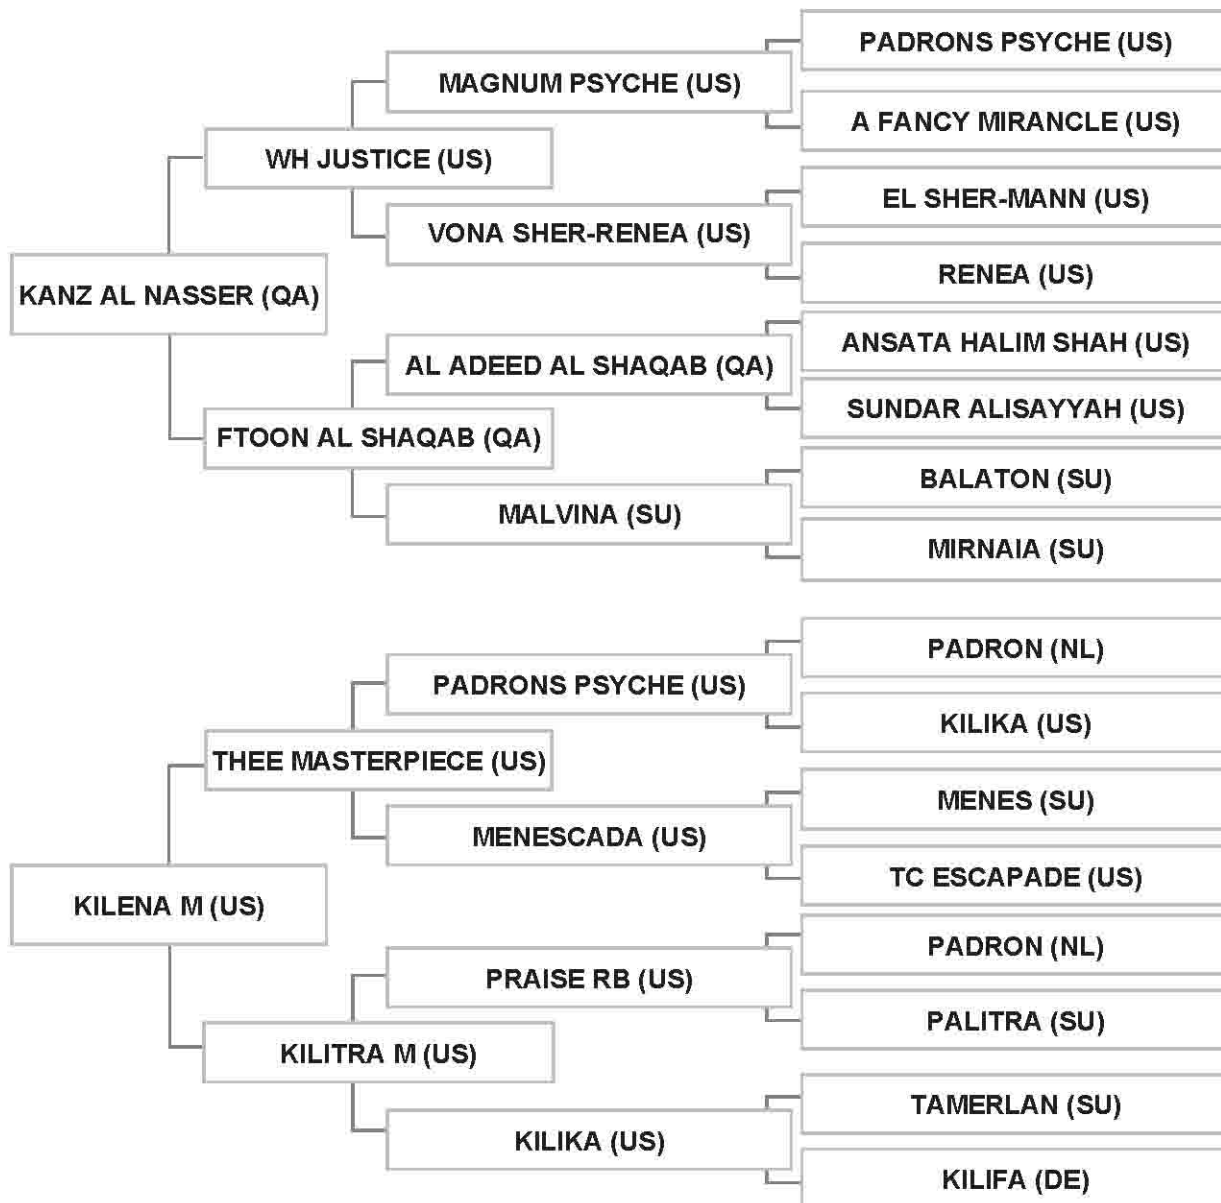

Strain: SEGLAWIEH JEDRANIEH OF IBN SUDAN (ROGA)

Sire: KANZ AL NASSER (QA), chestnut, 2012, QASB # 5704, BAPS # BA 10027

Dam: KILENA M (US), bay , 2007, AHRA # 634818, BAPS # BA 8879

Bred by: Mrs. CATHERINE TAMSIN / BELGIUM