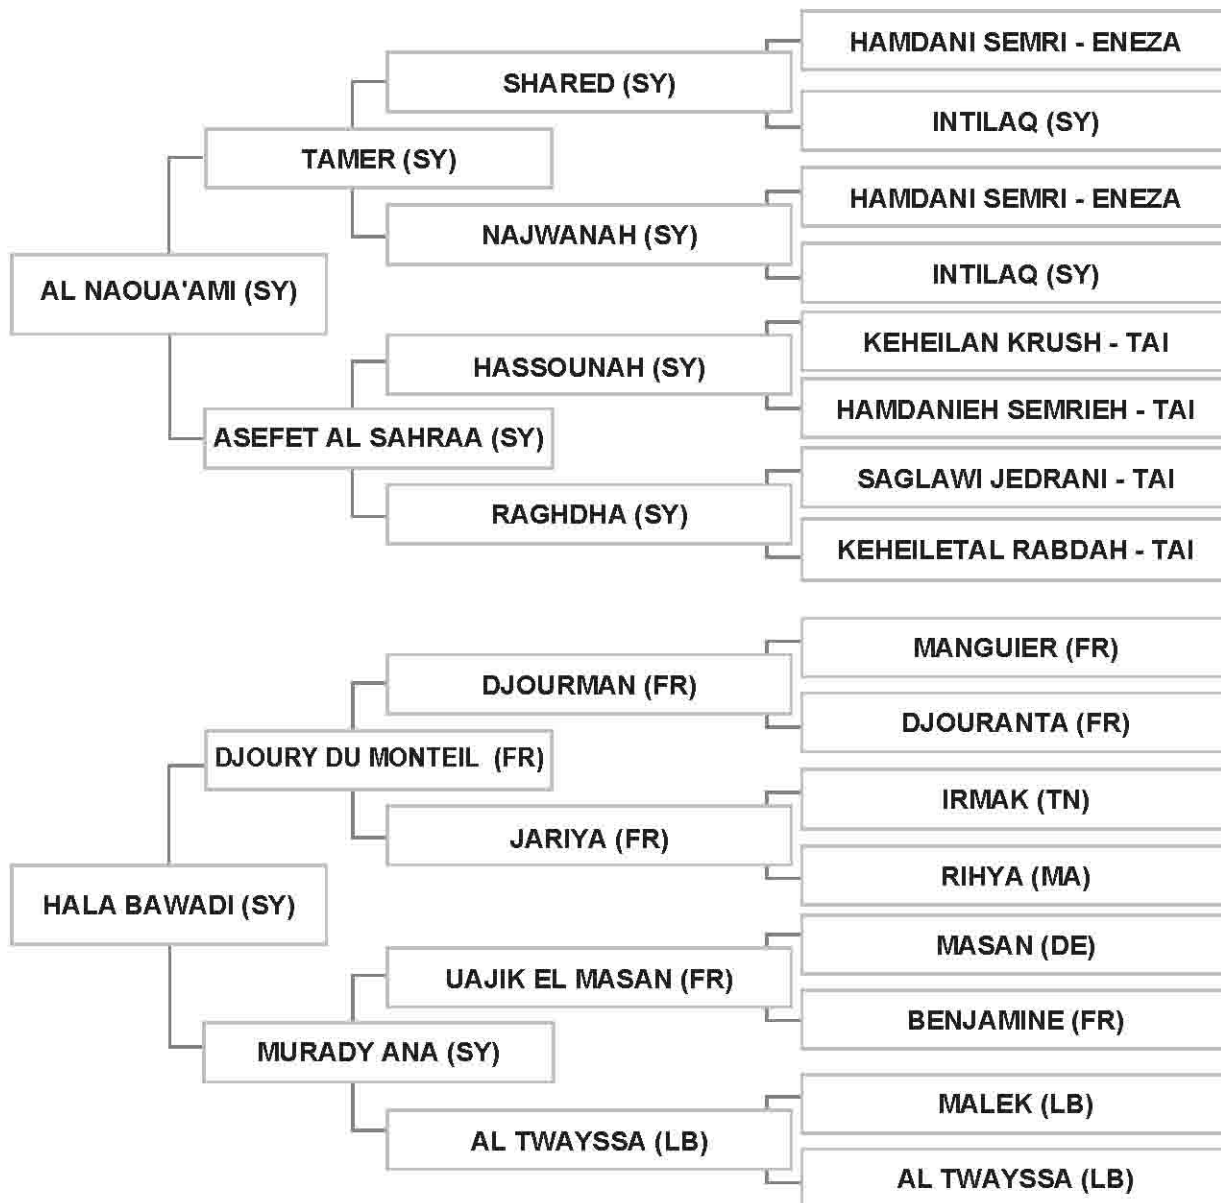

Strain: KEHEILAN AL TEWAISSEH

Sire: AL NAOUA'AMI (SY) , grey , 2008 , SYSB Vol. XIV # A05650

Dam: HALA BAWADI (SY) , bay , 2007 , SYSB Vol. XIII # A04991

Bred by: Mr. MA'AN A. M. AL NOA'AIMI / SYRIA - HOMS