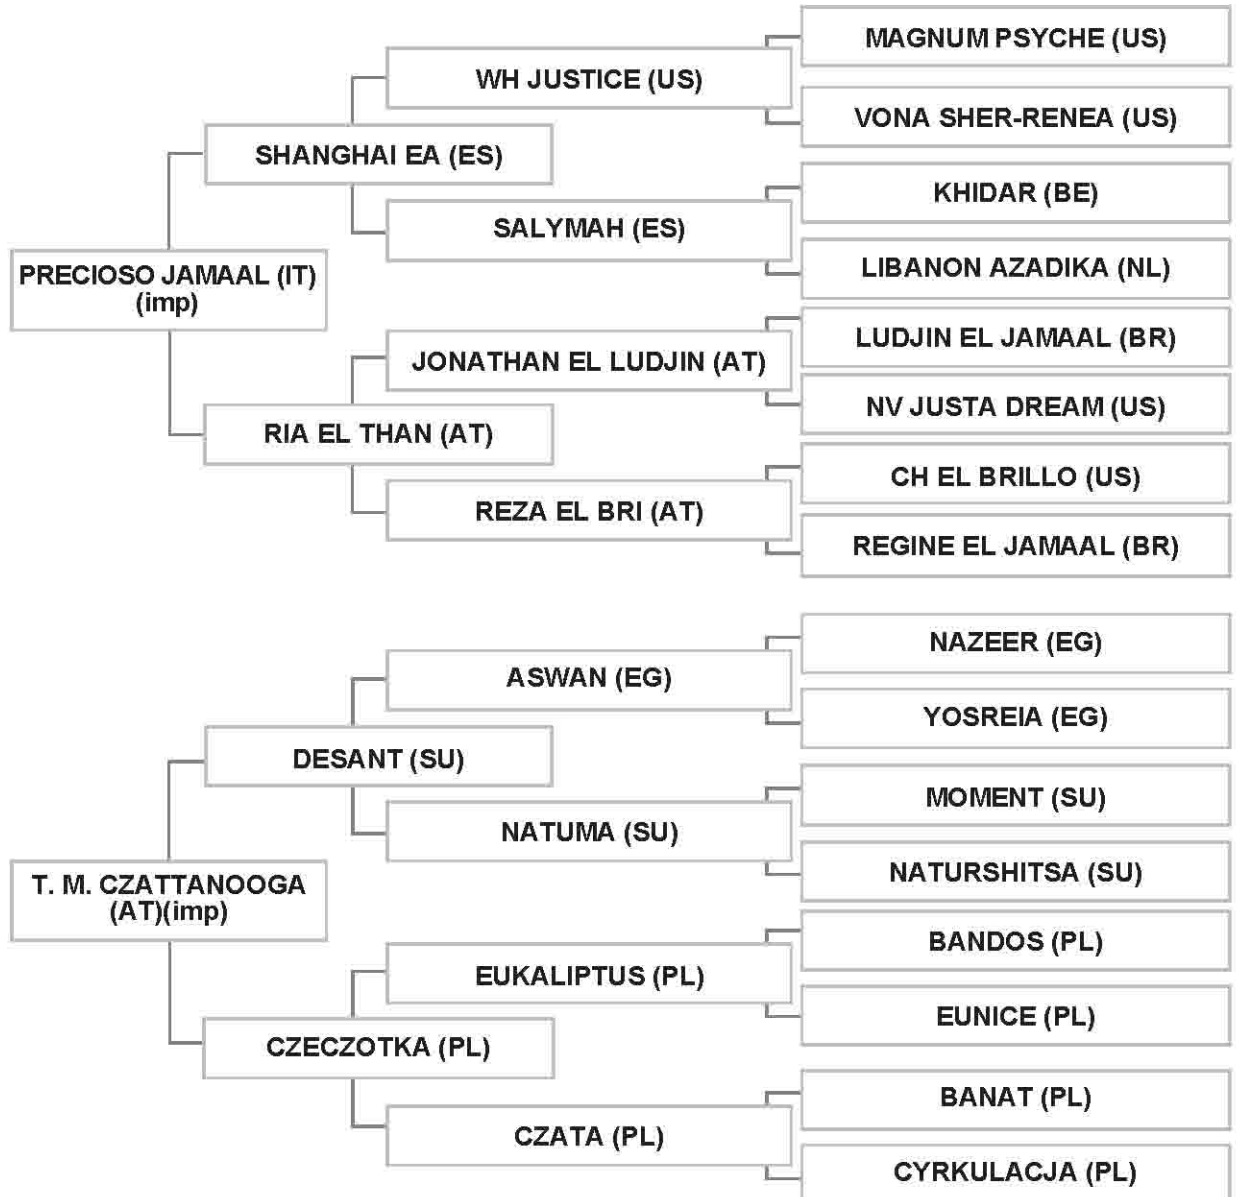

Bred by: Mr. ISMAIL AL TAKI - AL TAKI STUD / AL CHARKIEH

Strain: AL AYAL AA (IL), grey, 2008, IASB, ITSB

Dam: MITHRA DE GION (FR), grey, 2005, SBFAR, BAPS / SBCA

Bred by: Mrs. QUESSADA EMILIE & Mr. CURTI RAPHAEL / FRANCE  
Mr. ISMAIL AL TAKI - LEBANON - AL CHARKIEH