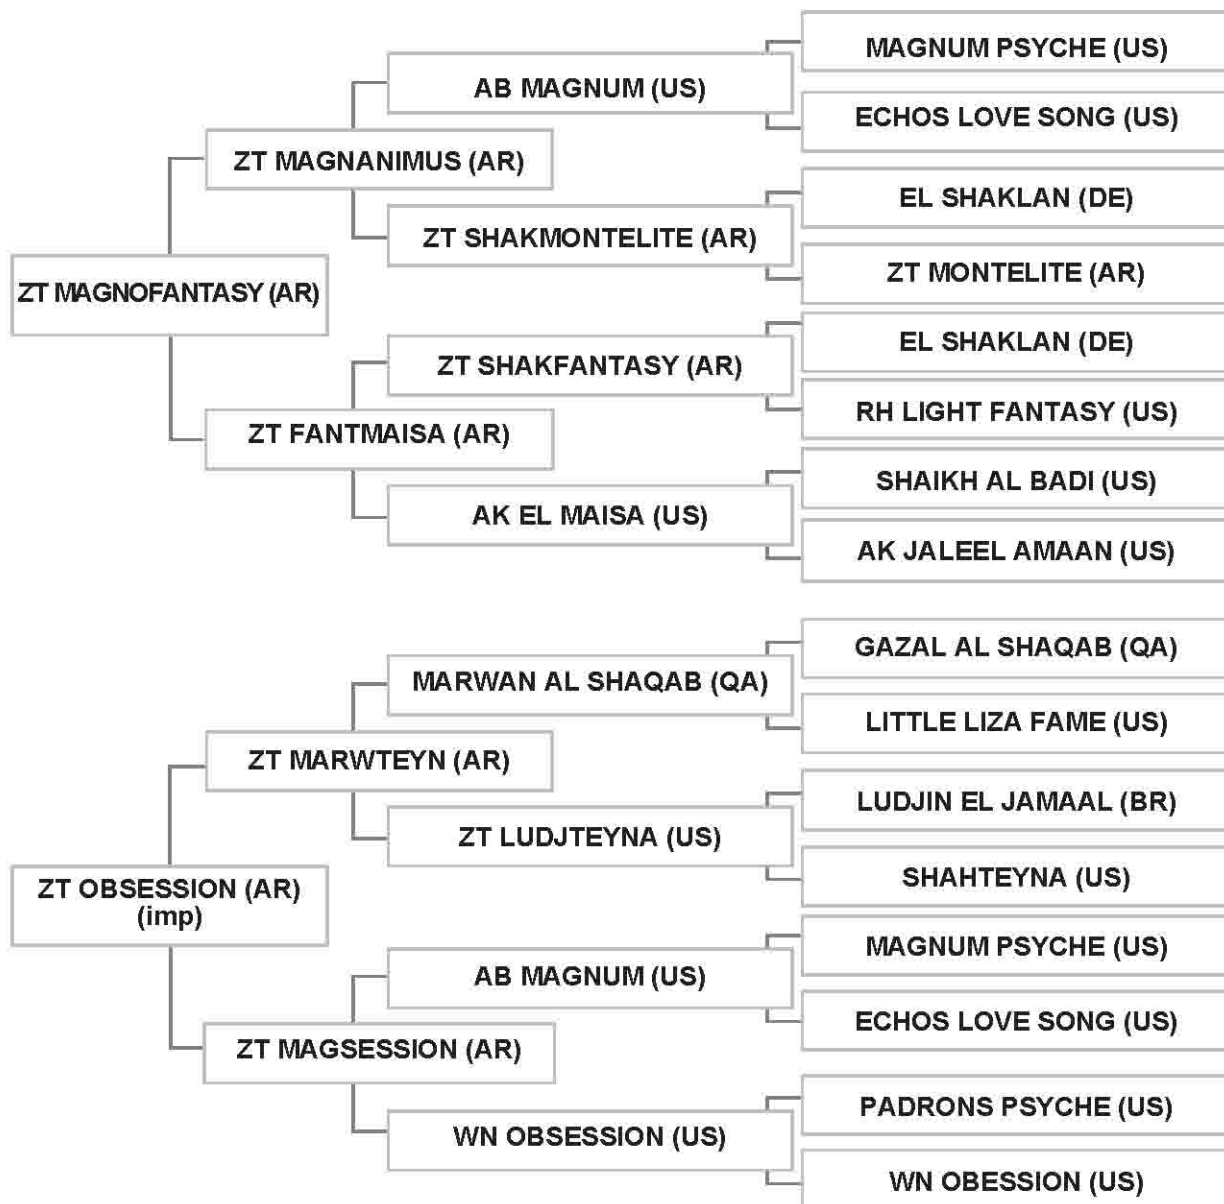

Bred by: SAMJAD S.A.L. / LEBANON - AL MARWANIEH

Sire: ZT MAGNOFANTASY (AR), grey, 2007, SBA Vol. XI, ITSB

Dam: ZT OBSESSION (AR) (imp), bay, 2012, SBA # 1166761 , AAS, LSB Vol. VII

Bred by: SAMJAD S.A.L. / LEBANON - AL MARWANIEH