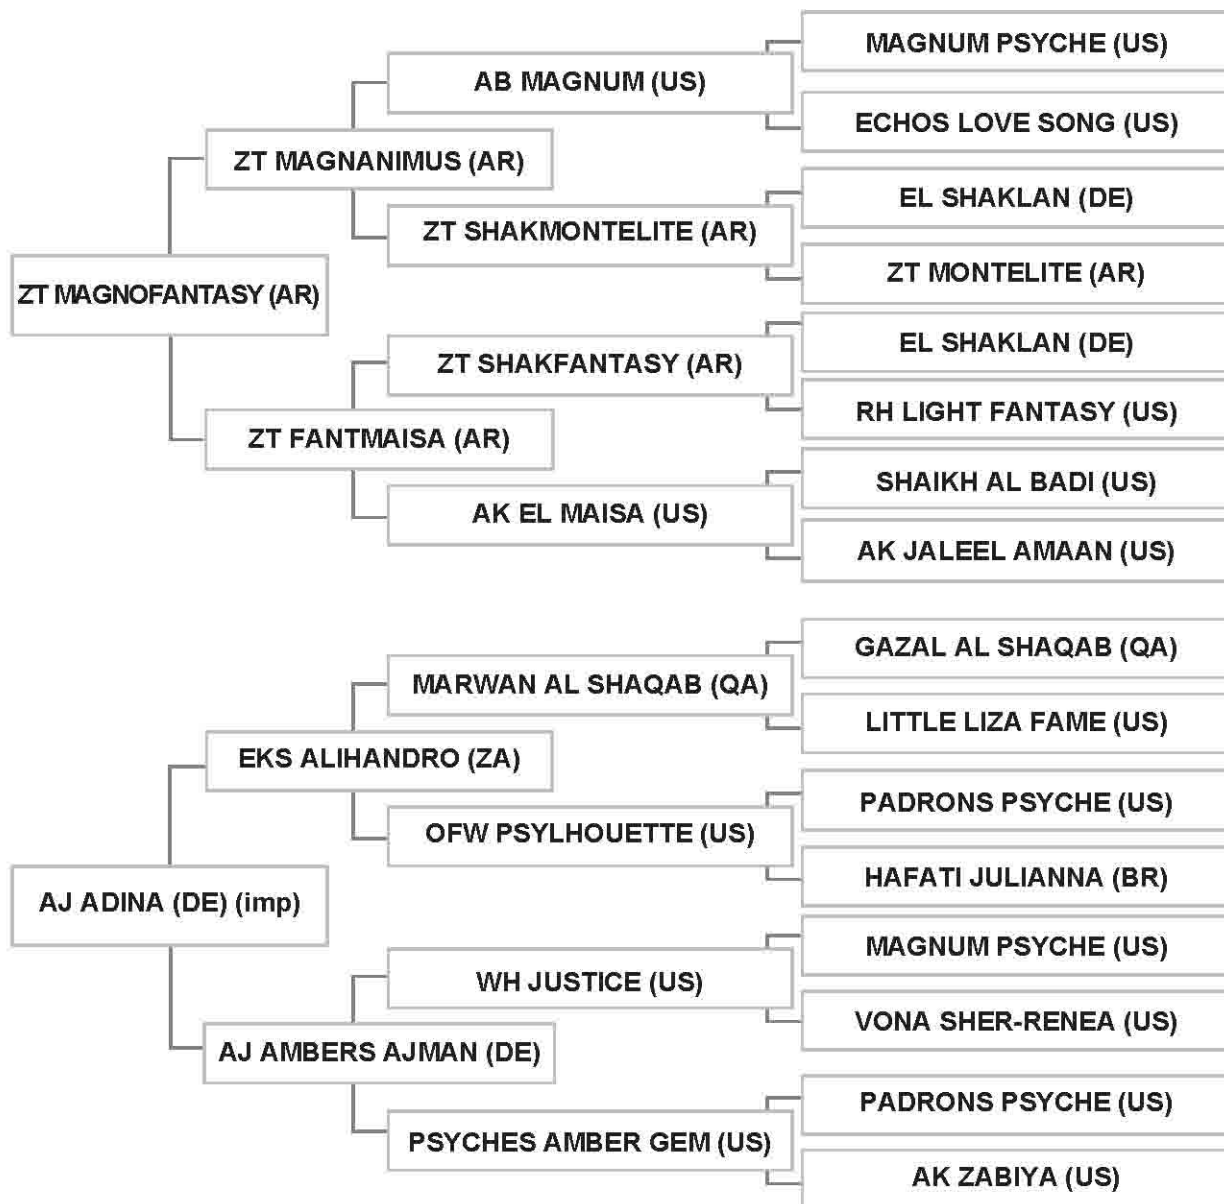

Sire: ZT MAGNOFANTASY (AR), grey, 2007, SBA Vol. XI, ITSB
Dam: AJ ADINA (DE) (imp), chestnut, 2015, GASB, LSB Vol. VI

Bred by: SAMJAD S.A.L. / LEBANON - AL MARWANIEH