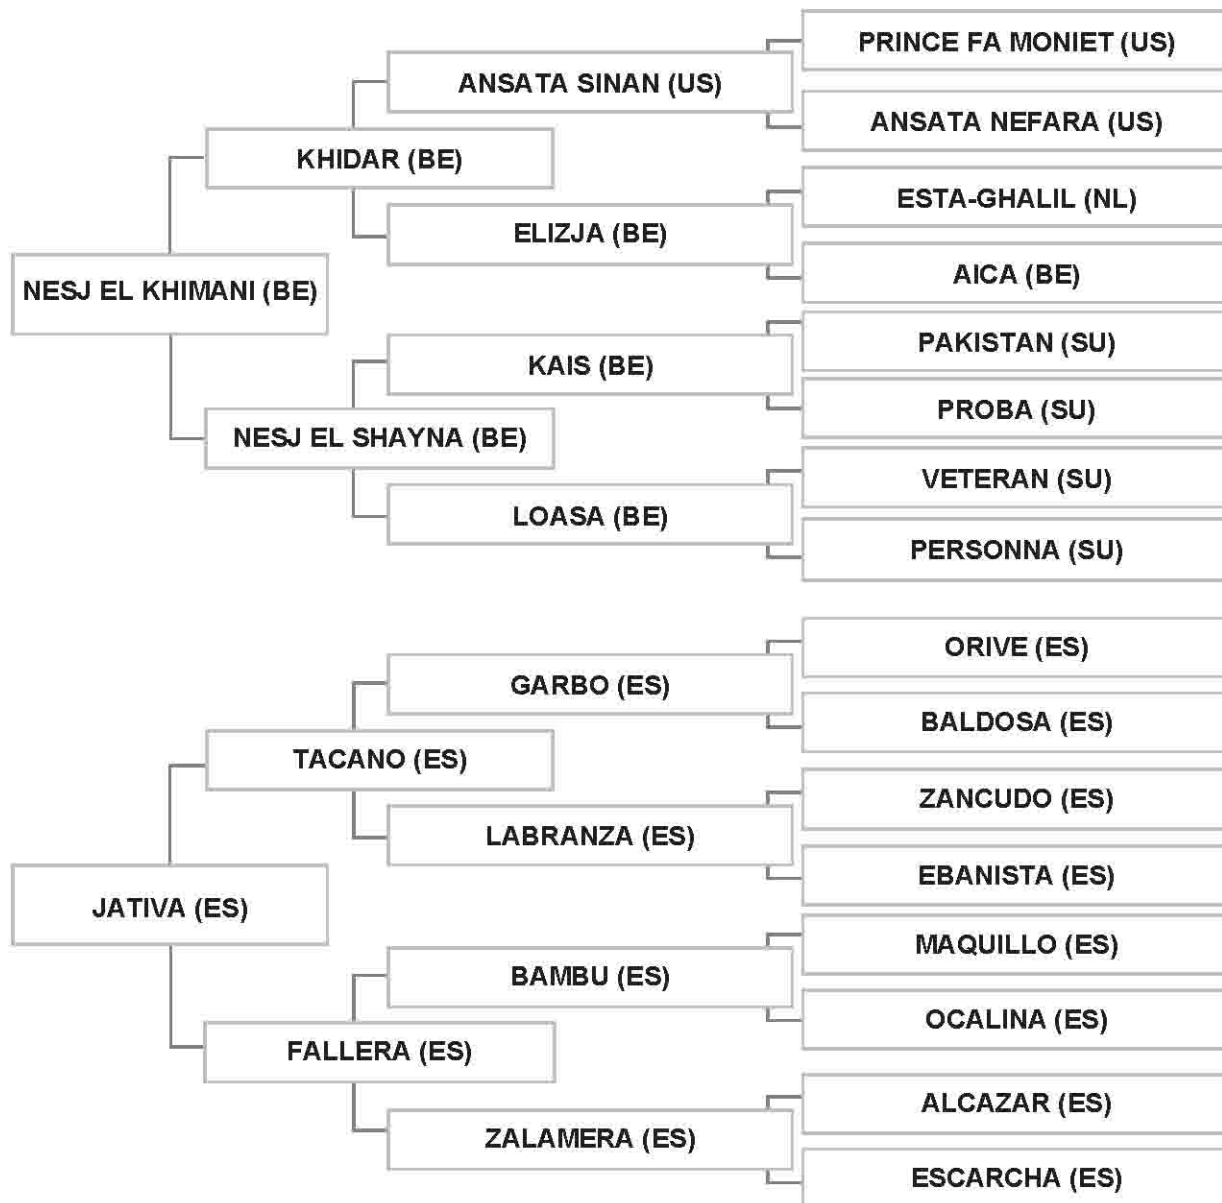

Strain: NOT RECORDED (ARABKA DE POMPADOUR)

Sire: NESJ EL KHIMANI (BE), grey, 2005, BAPS # BA 6218

Dam: JATIVA (ES), chestnut, 1985, SSB Vol. 40 , BAPS # BA 4433

Bred by: MR. & MRS. LAMERS-LENS / BELGIUM