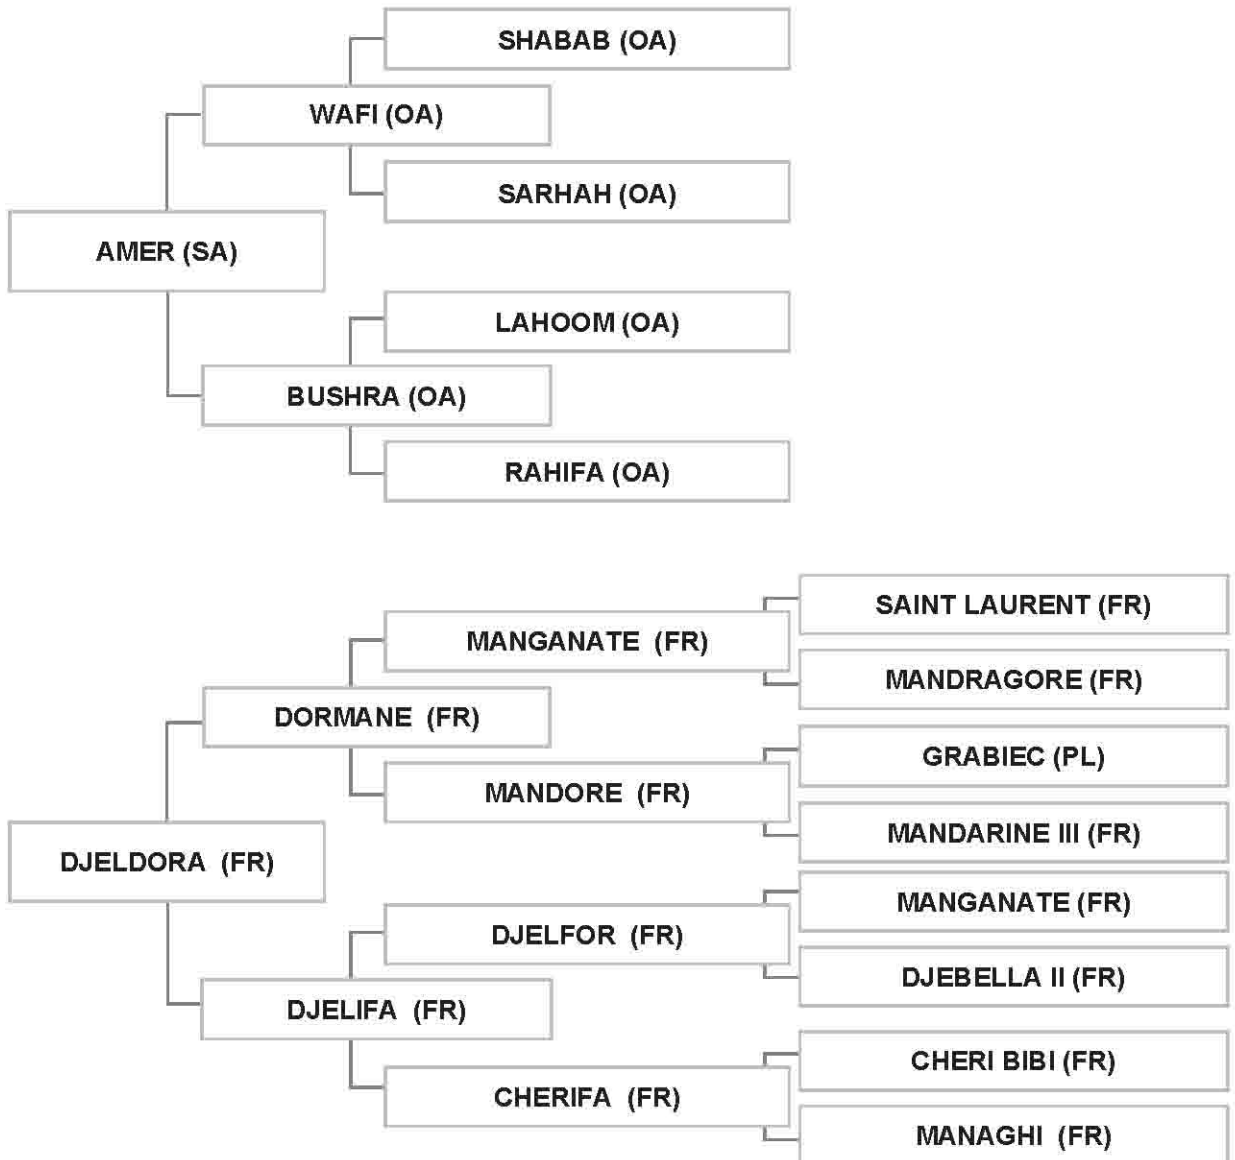

Strain: NOT RECORDED (FAMILY OF EM-ARKOUB)

Sire: AMER (SA), grey, 1984, SAUDI, QASB Vol. III # 833

Dam: DJELDORA (FR), bay, 2007, SBFAR Vol. XIV

Bred by: HH. SHEIKH MOHAMMED BIN KHALIFA AL THANI / UNITED KINGDOM