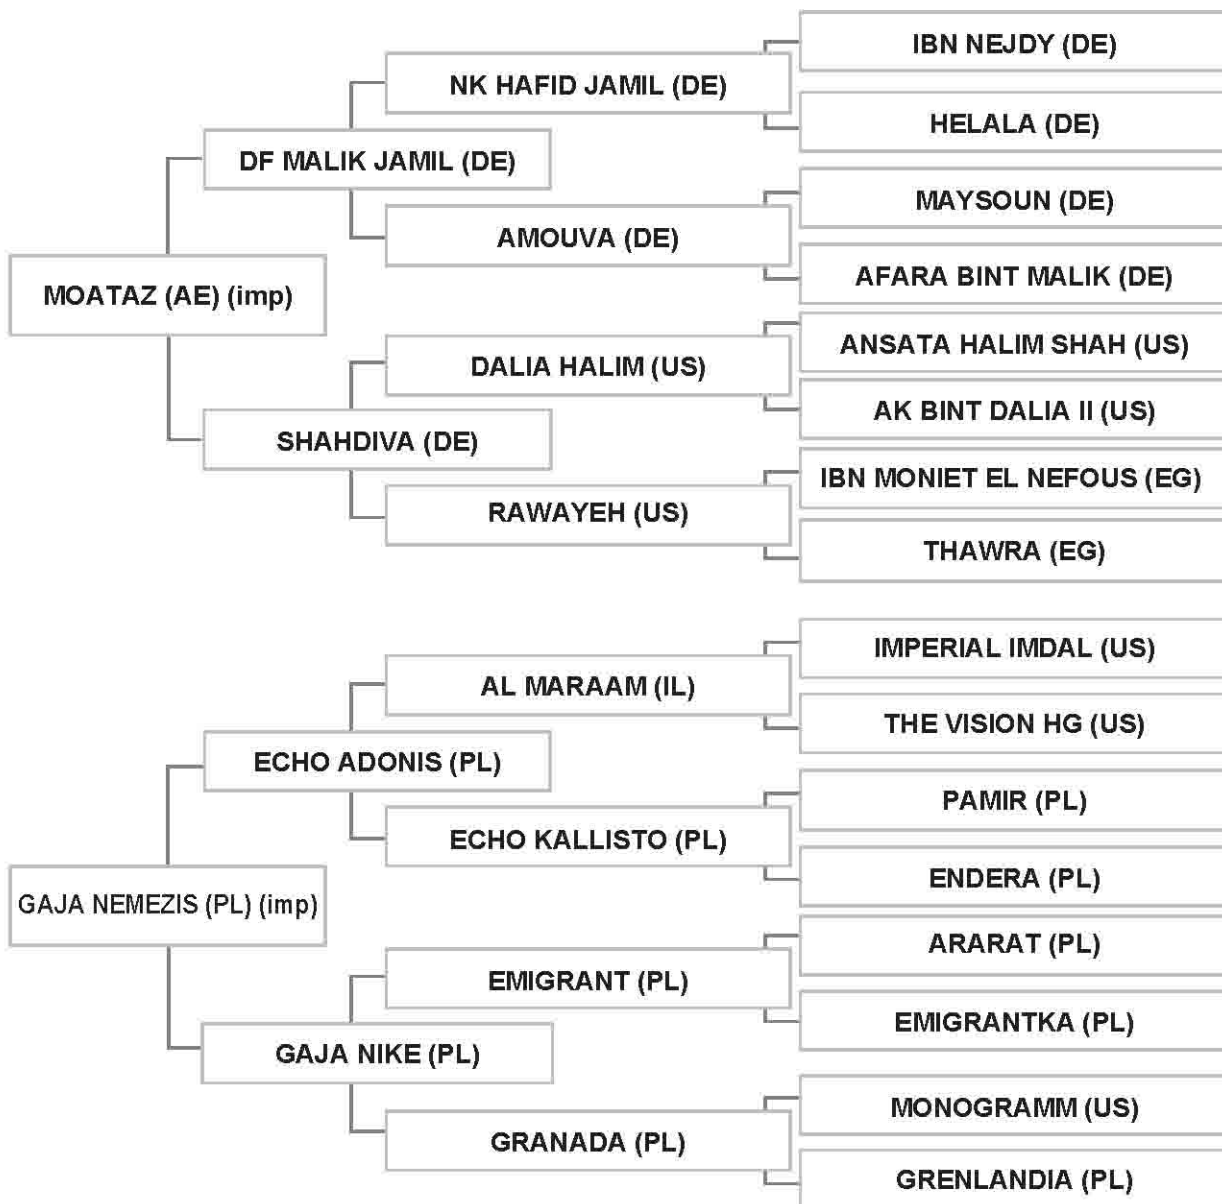

Strain: KEHAILAN AJUZ (GAZELLA, CA. 1840)

Sire: MOATAZ (AE) (imp) , grey , 2005 , UAE Vol. XVI , QASB # 6010 , LSB Vol. VI # 448

Dam: GAJA NEMEZIS (PL) (imp) , grey , 2012 , PASB Vol. XVII-1 , LSB Vol. VI # 449

Bred by: Mr. GERGES FAYYAD / LEBANON - ZGHARTA - KAFARDLAKOUSS