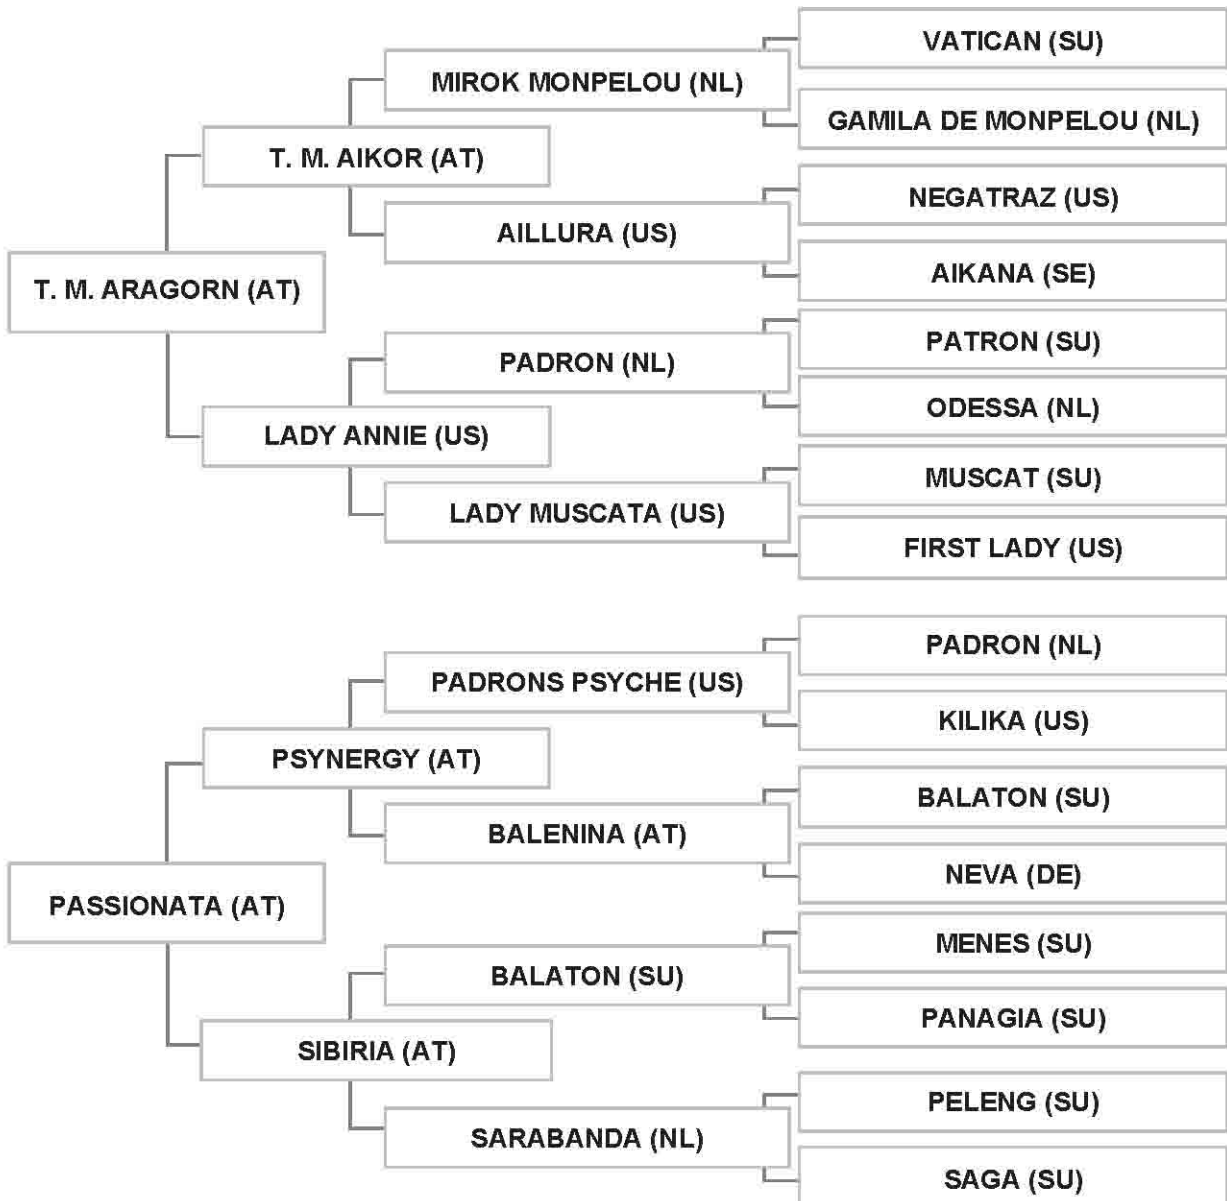

Strain: SEGLAWIEH JEDRANIEH (EMESE, 1880)

Sire: T. M. ARAGORN (AT), chestnut, 2007, AAS Vol. V/11-12 # OE-AV 3628

Dam: PASSIONATA (AT), chestnut, 2003, AAS Vol. V/11-12 # OE-AV 2963

Bred by: Mrs. GABRIELE HAMMERER - TAMERIJ ARABIANS / AUSTRIA