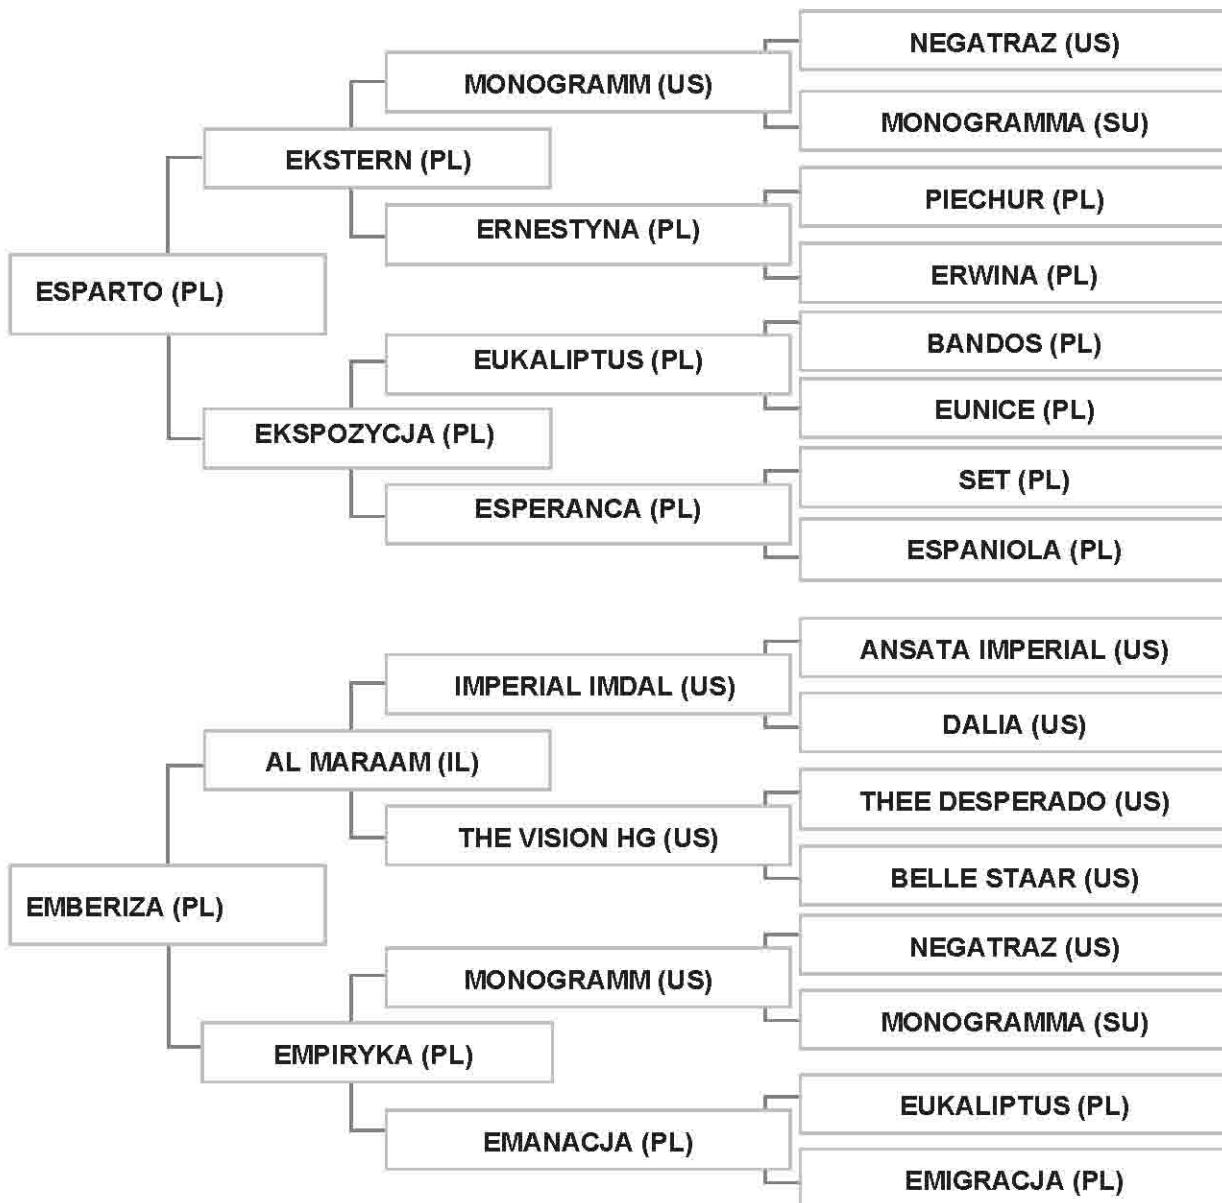

Bred by: MRS. PETRA HAMMER / GERMANY

Strain: NOT RECORDED (MILORDKA)

Sire: ESPARTO (PL) , grey , 2002 , PASB Vol. XV , p.30

Dam: EMBERIZA (PL) , grey , 2007 , PASB Vol. XVI-1

Bred by: SK MICHALOW / POLAND