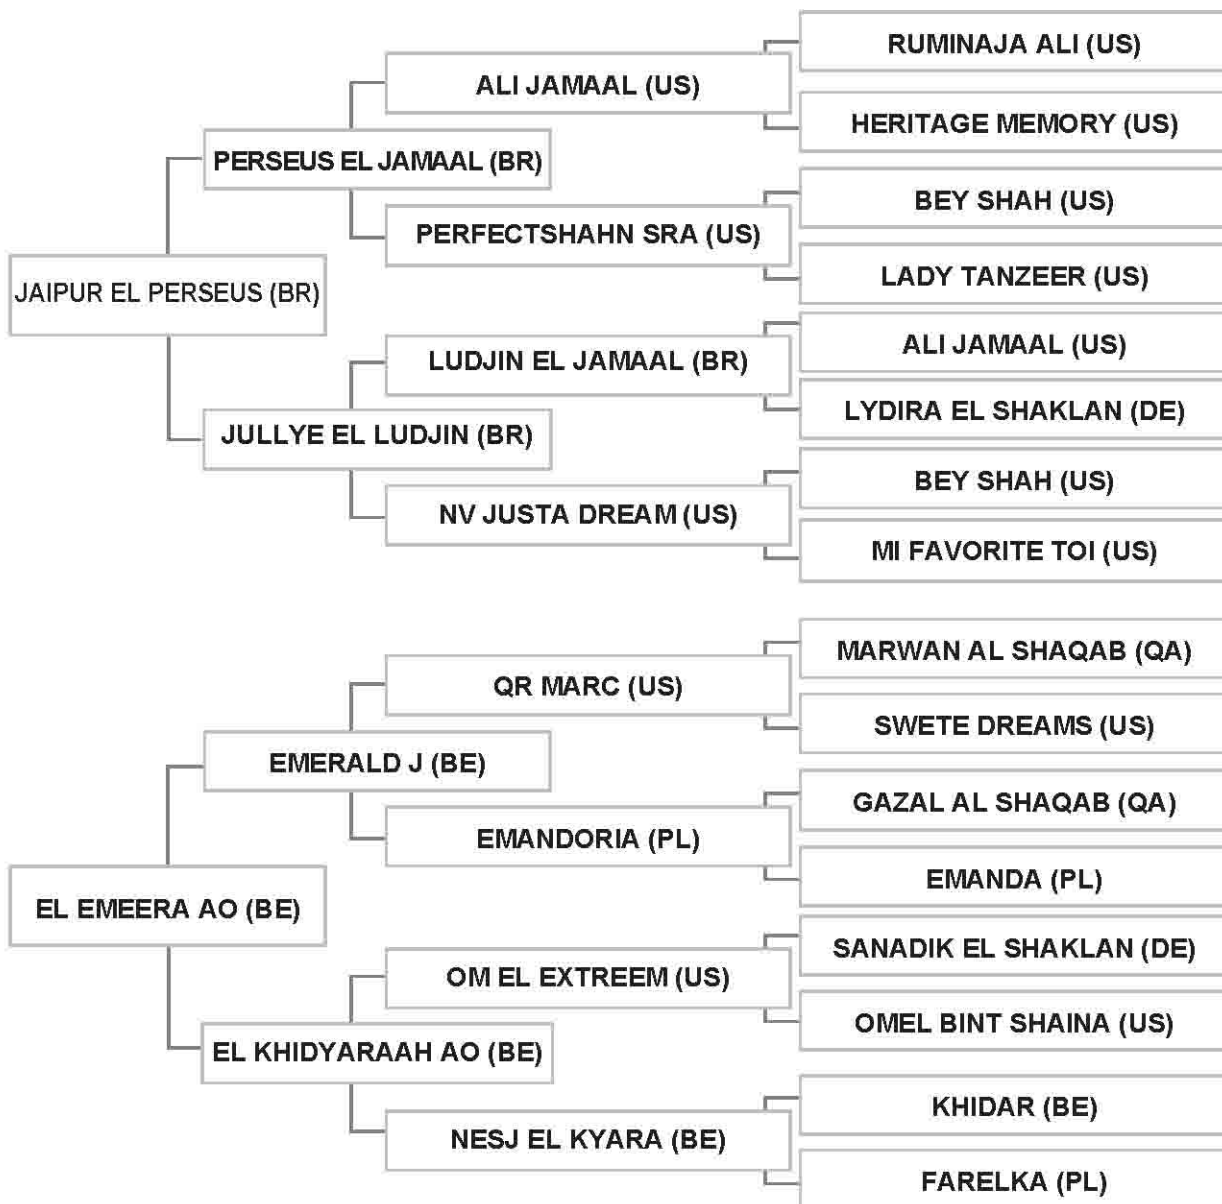

Strain: NOT RECORDED (UKRAINKA)

Sire: JAIPUR EL PERSEUS (BR) , bay , 2009, BR SB # 45602, BAPS # BA 10655

Dam: EL EMEERA AO (BE) , bay , 2013 , BAPS / SBCA # BA 9528

Bred by: ARABIAN OBSESSION COMM. V / BELGIUM