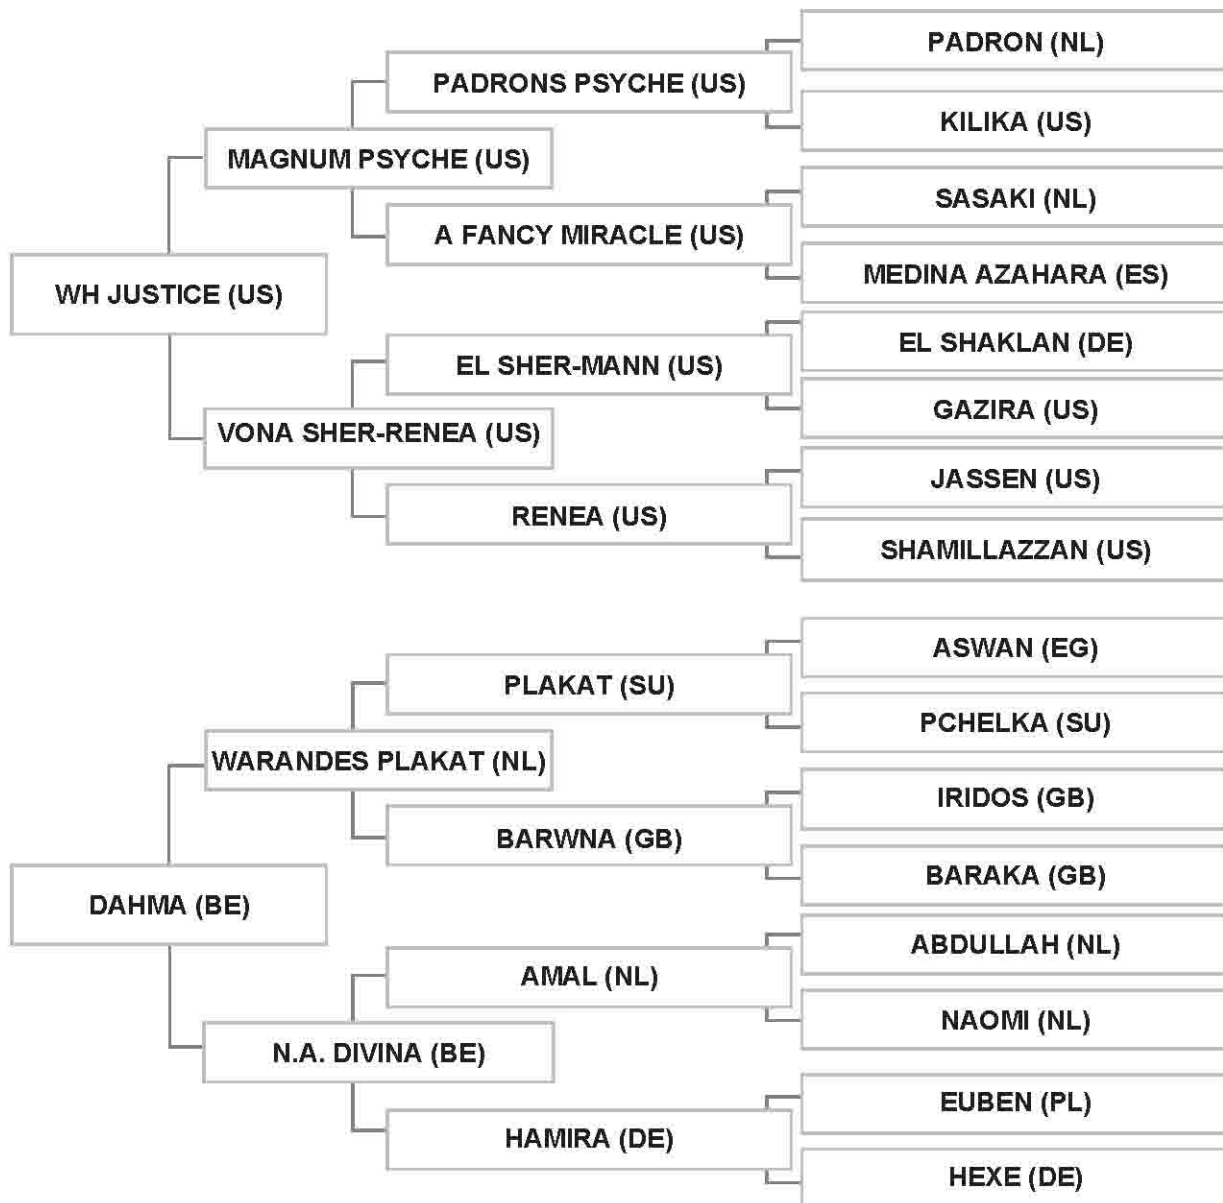

Strain: NOT RECORDED (MURANA I)

Sire: WH JUSTICE (US) , grey , 1999 , AHRA # 0569947 , GASB Vol. XI # DE 3082205499

Dam: DAHMA (BE) , grey , 1993 , BAPS # BA 2550

Bred by: EQUID SYSTEM LTD-THIERRY KERSJEAN / BELGIUM