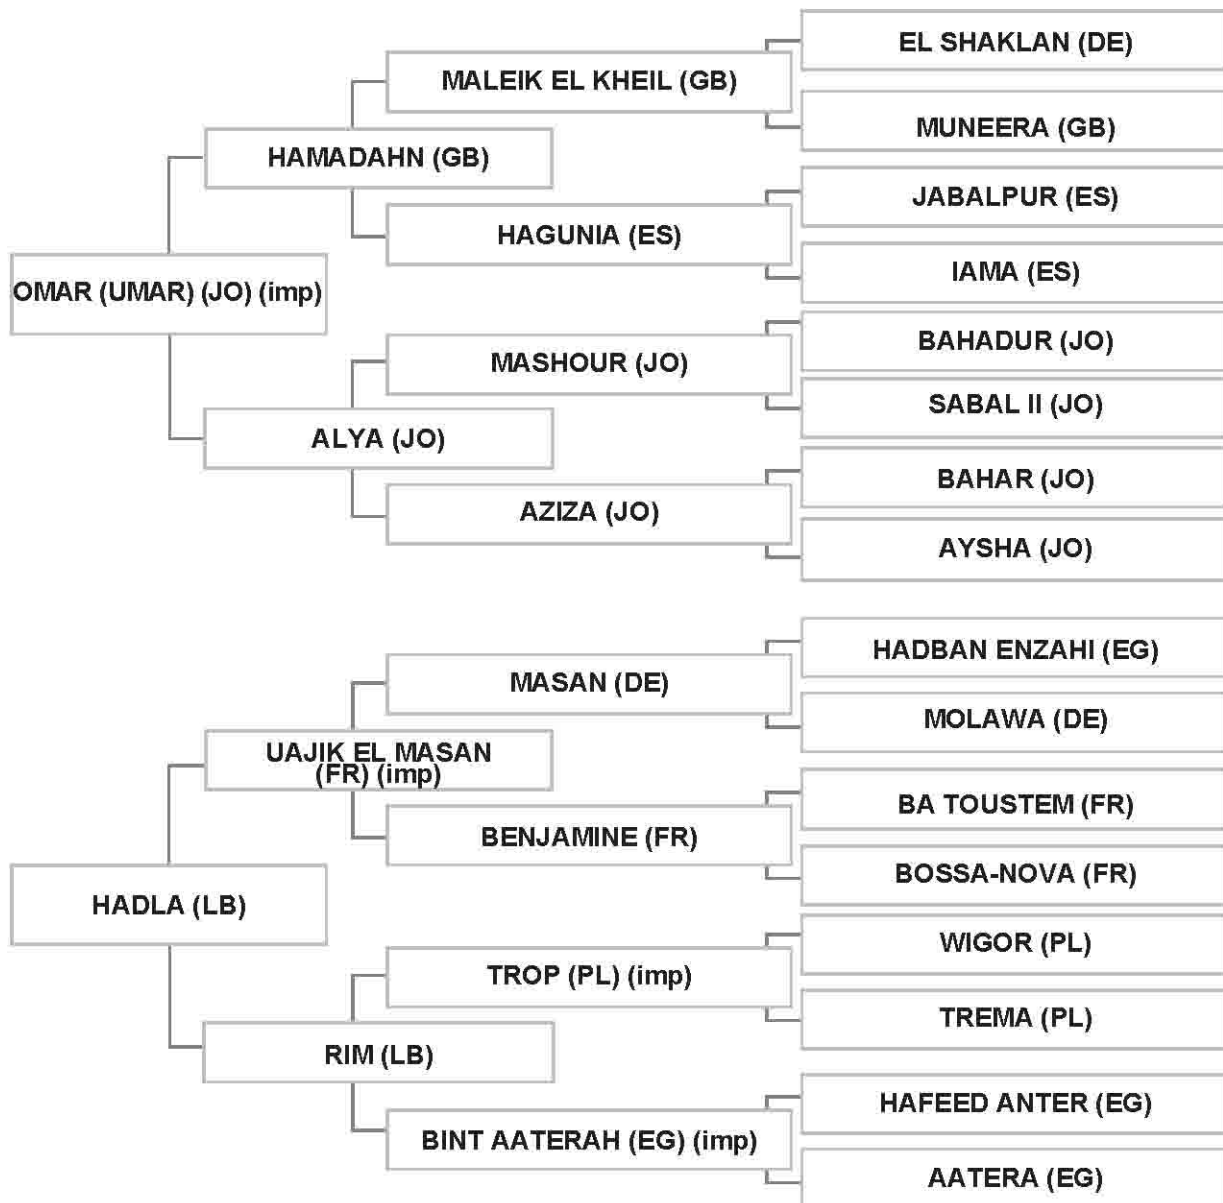

Strain: HADBAH ENZAHIEH (VENUS)

Sire: OMAR (UMAR) (JO) (imp), grey, 1990, RJSB Vol. IV, LSB Vol. II

Dam: HADLA (LB), grey, 2001, LSB Vol. IV,

Bred by: Mr. ALI ASSA'D HLAYHEL / LEBANON - BA'ALBACK