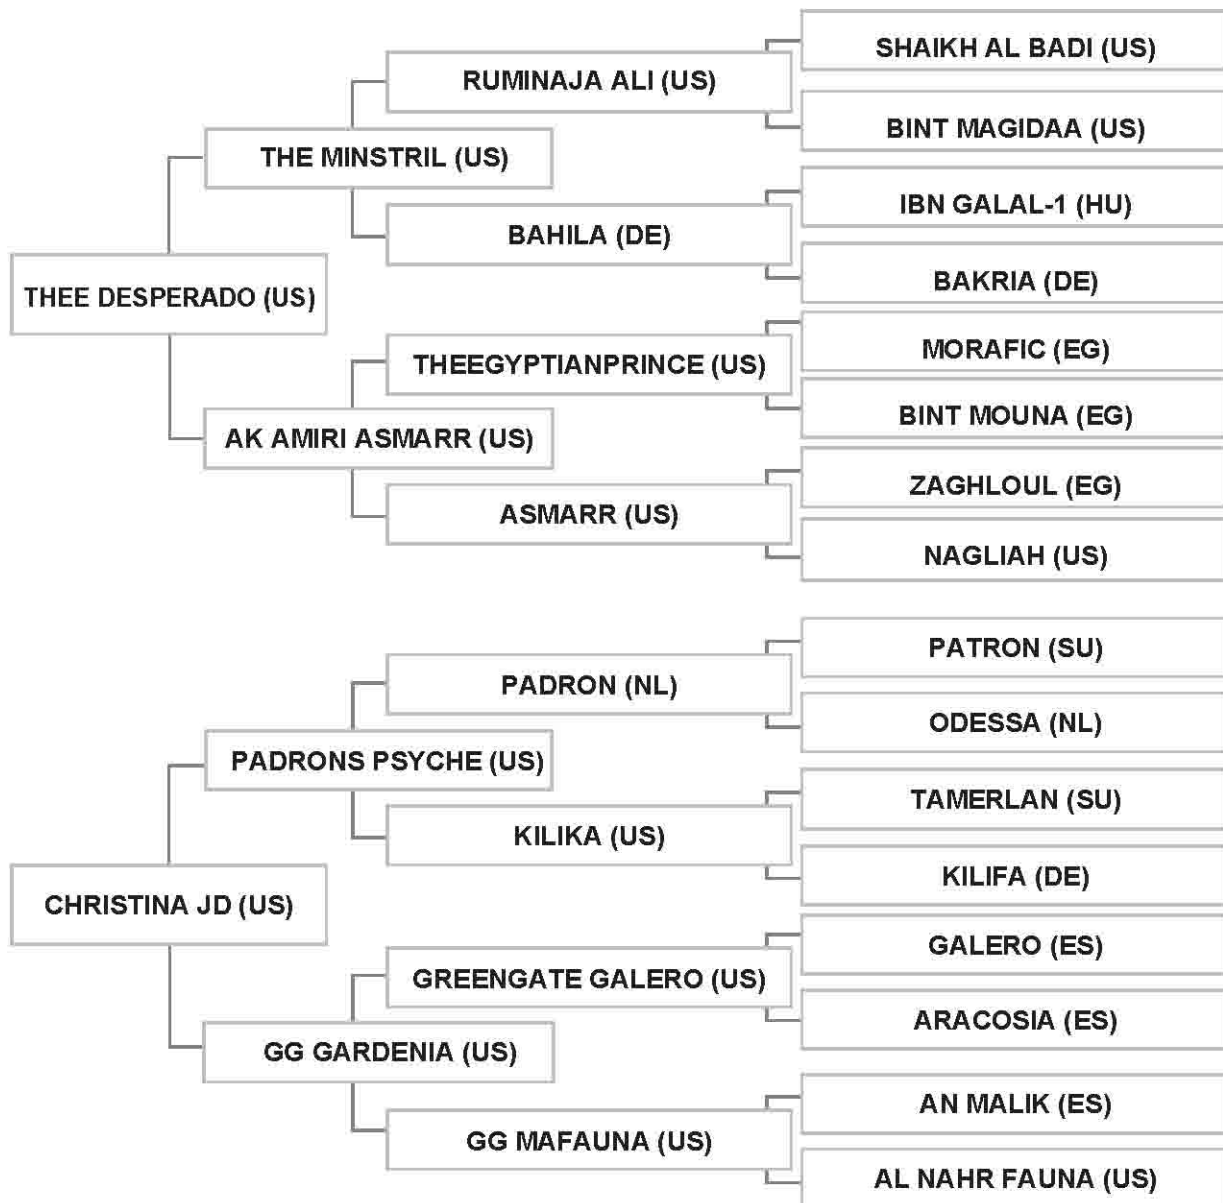

Strain: KEHAILEH RODANIEH (RODANIA)

Sire: THEE DESPERADO (US), bay, 1989, AHRA # 0447044, DE 308080019189

Dam: CHRISTINA JD (US), chestnut, 2001, AHRA # 0588168, GASB Vol. X # DE 408082187201

Bred by: Mr. FRANK SPONLE / UNITED STATES OF AMERICA