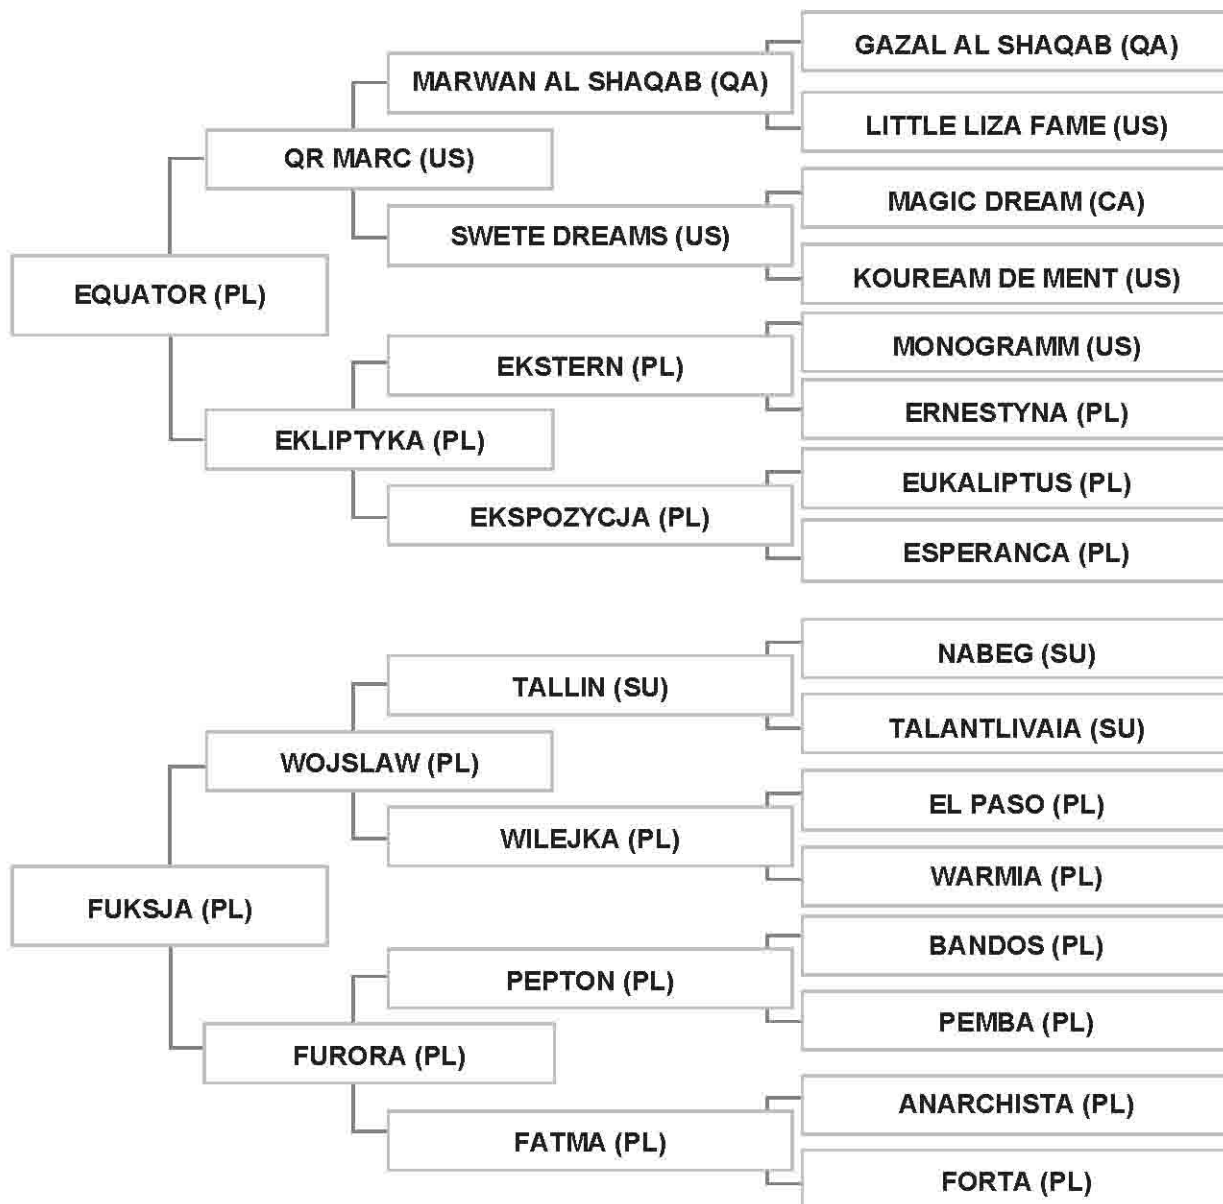

Strain: NOT RECORDED (UKRAINKA)

Sire: EQUATOR (PL), bay, 2010, PASB Vol. XVI-4

Dam: FUKSJA (PL), bay, 1999, PASB Vol. XV

Bred by: SK MICHALOW / POLAND