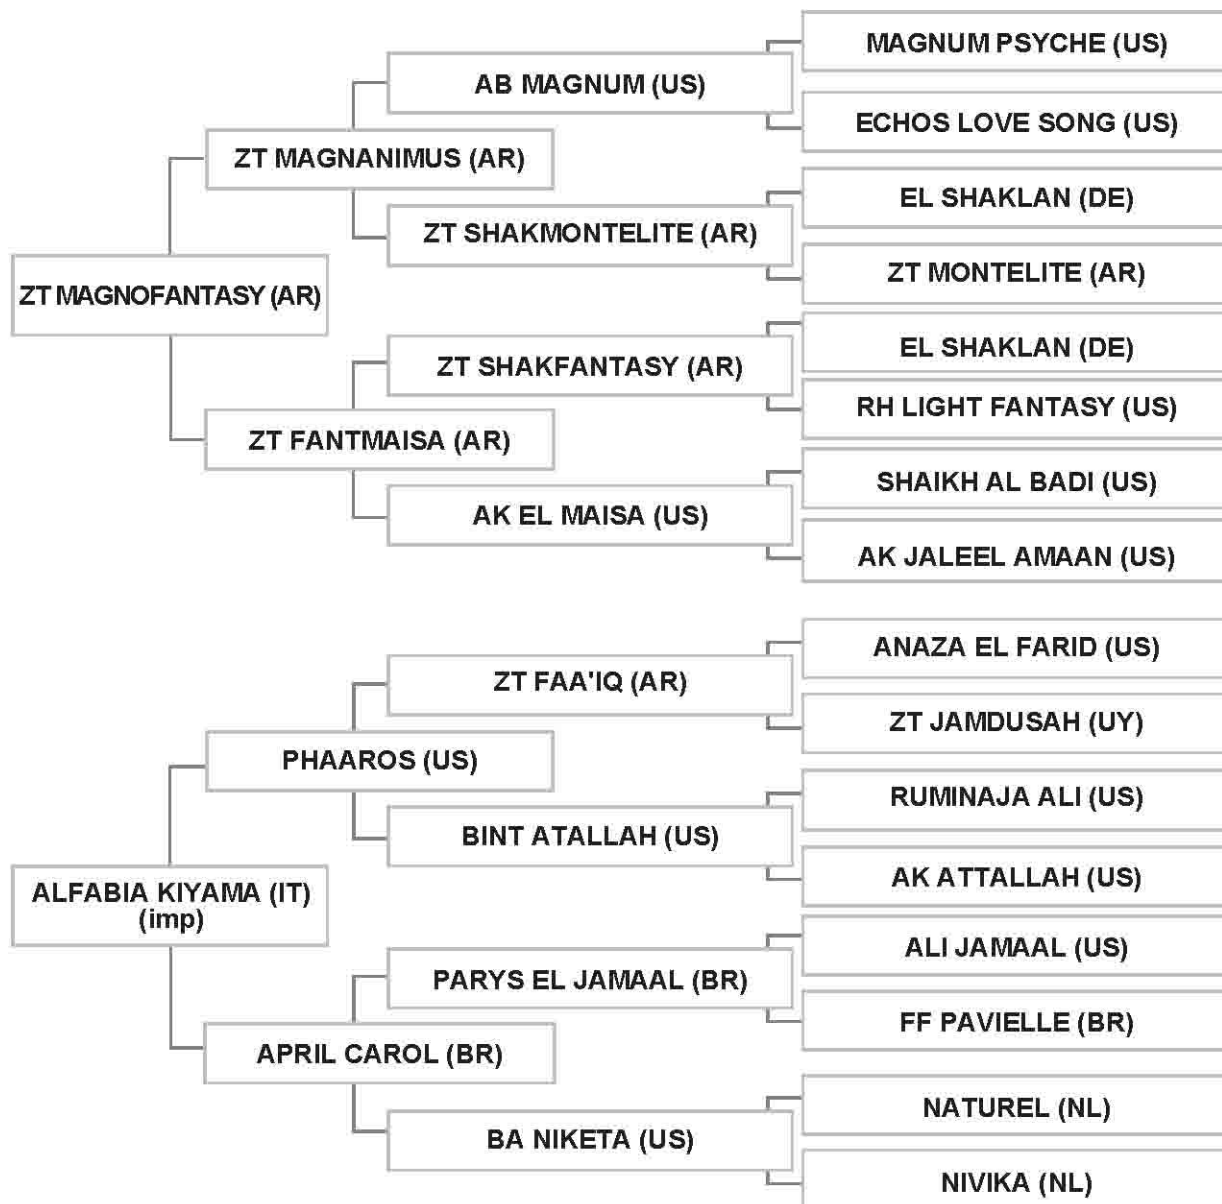

Strain: KEHAILAN AJUZ (GAZELLA)

Sire: ZT MAGNOFANTASY (AR), grey, 2007, SBA Vol. XI, ITSB Vol. 15 # IT-19542

Dam: ALFABIA KIYAMA (IT) (imp), grey, 2006, ITSB, LSB Vol. VII

Bred by: SAMJAD S.A.L. / LEBANON - AL MARWANIEH