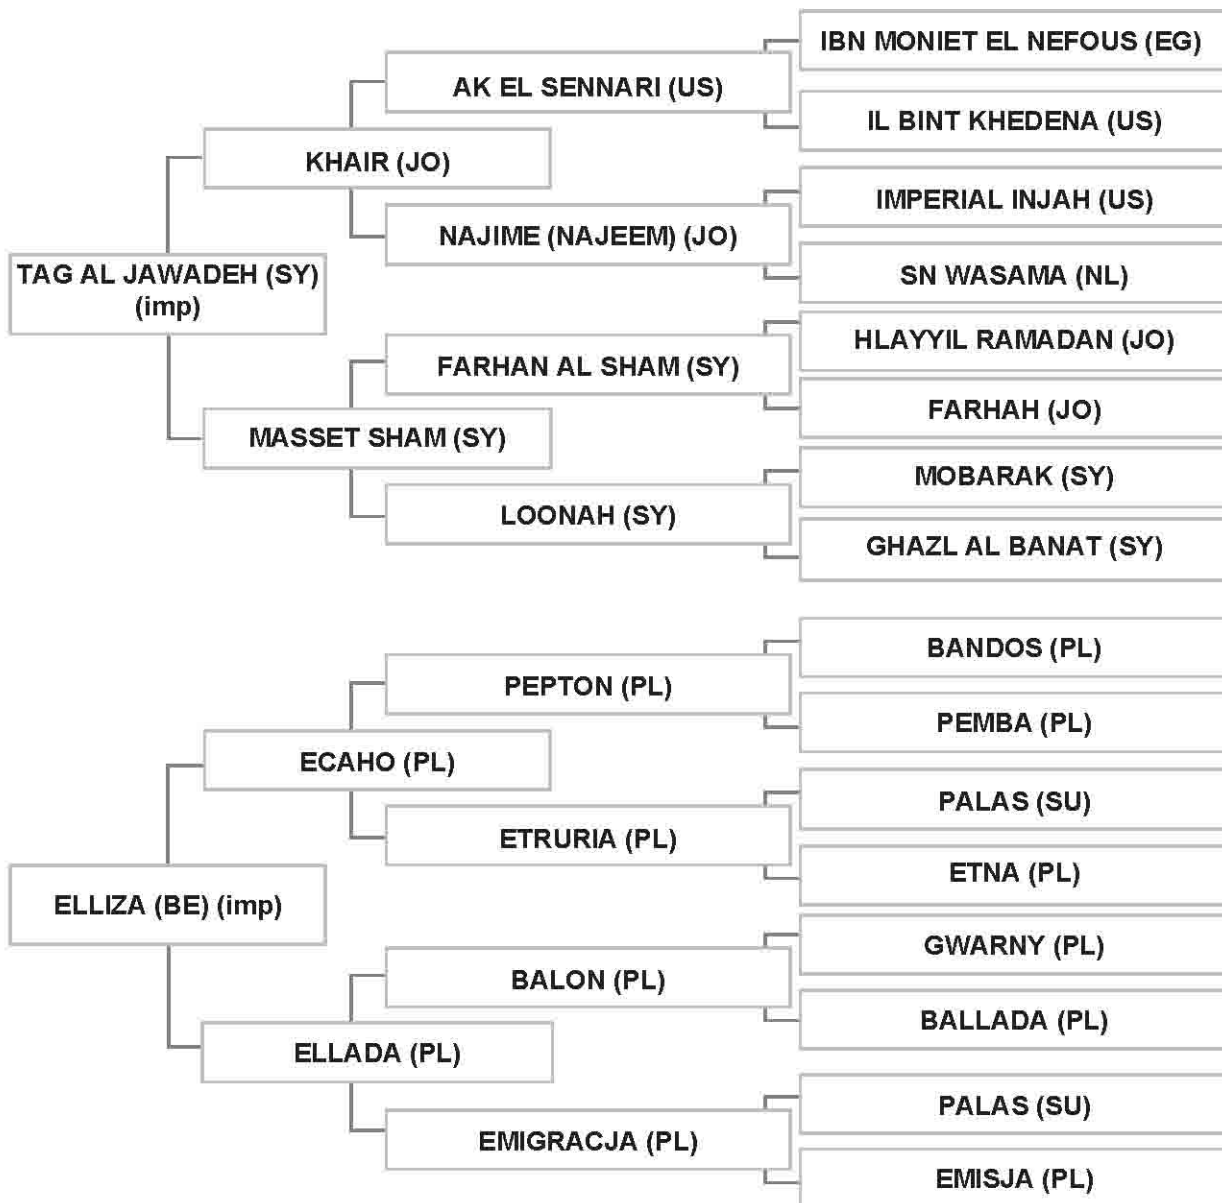

Strain: NOT RECORDED (MILORDKA, 1816)

Sire: TAG AL JAWADEH (SY) (imp) , grey , 2008 , SYSB Vol. XIII # A05124 , LSB Vol. V # 378

Dam: ELLIZA (BE) (imp) , grey , 2008 , BAPS Vol. XII # BA 7365 , LSB Vol. VI # 454

Bred by: Mr. FIRAS CHIMALI / LEBANON - BA'ALBACK