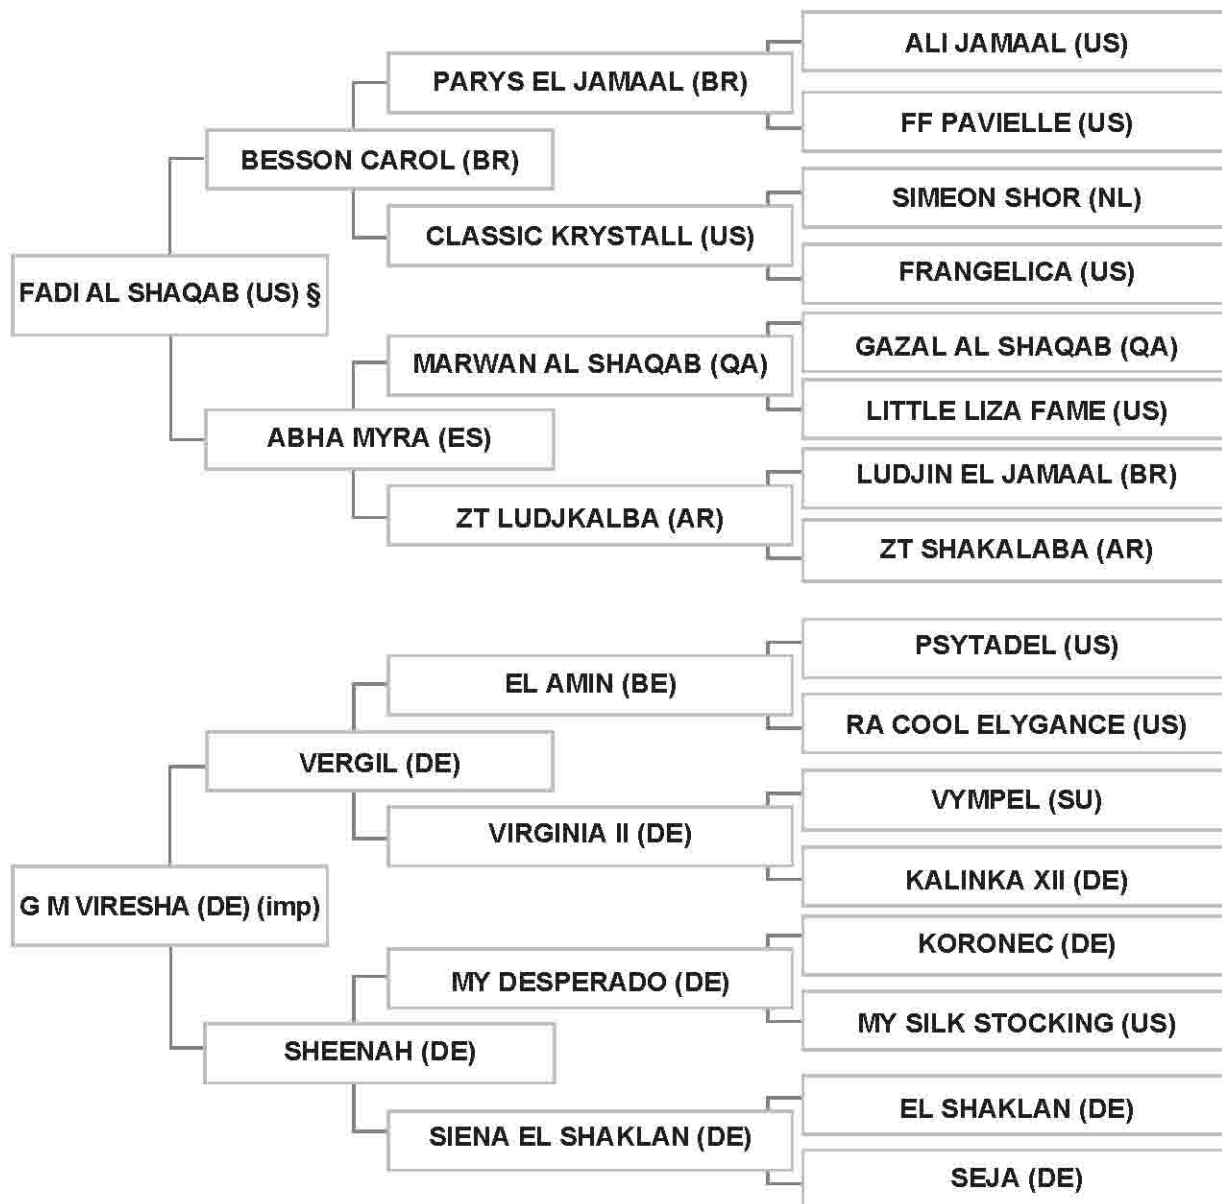

Strain: NOT RECORDED (MURANA I, 1808)

Dam: G M VIRESHA (DE) (imp), bay, 2008, GASB Vol. XI, LSB Vol. VII

Bred by: Mr. MOHAMAD AL OU'RAIBI / LEBANON - CHMESTAR