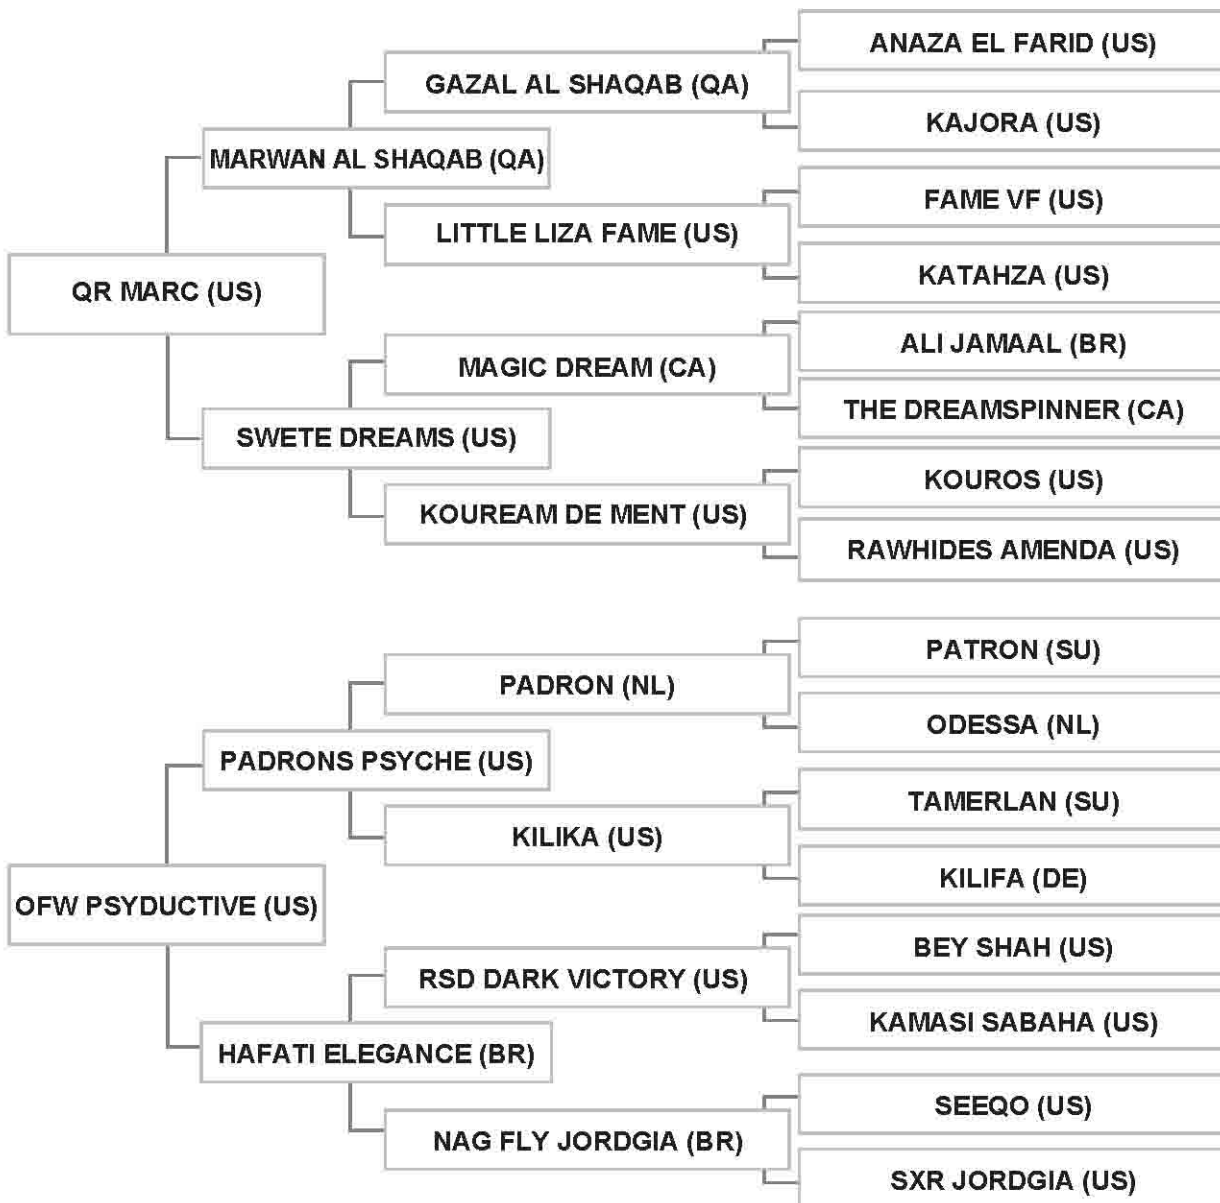

Strain: SEGLAWIEH JEDRANIEH OF IBN SOUDAN (GHAZIEH)

Sire: QR MARC (US) , bay , 2005, AHRA # 615773 , BAPS # BA 7032

Dam: OFW PSYDUCTIVE (US) , bay , 2000 , AHRA # 573740 , BAPS # BA 9660

Bred by: NV ZOUTEKREKEN - GHEYSENS P. / BELGIUM