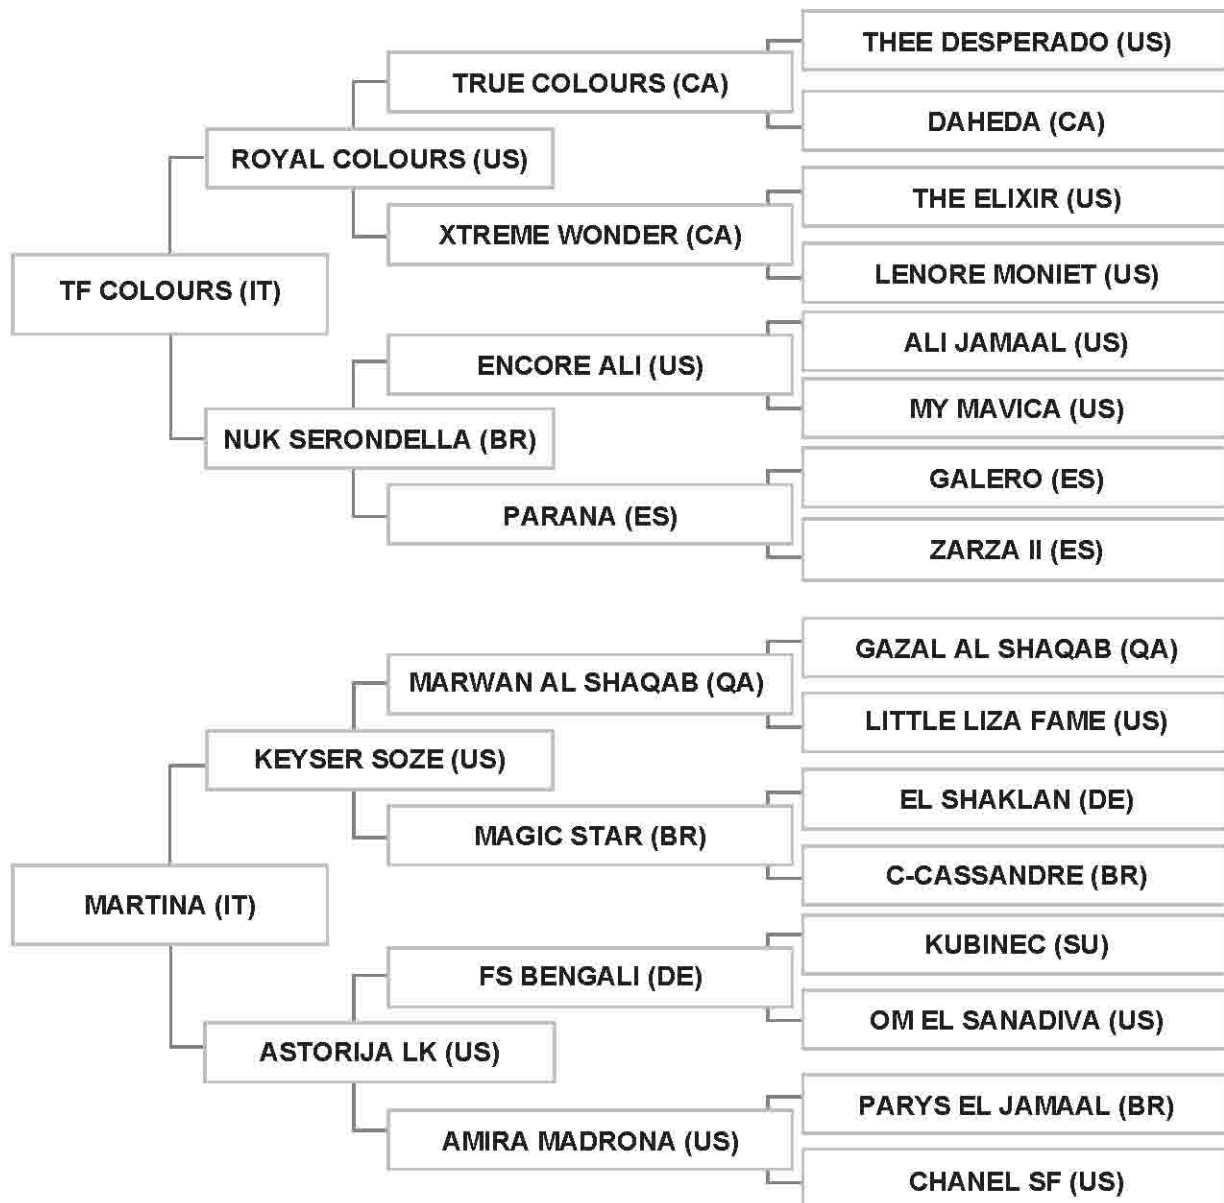

Bred by: Mr. MOHAMAD KHALIFEH / LEBANON - TANBOURIT

Strain: KEHAILAN MORADI (SAHARA)

Sire: TF COLOURS (IT) , bay , 2008, ITSB Vol. XI # 13294

Dam: MARIKAH (DE) , chestnut , 2010 , GASB , ITSB Vol. XV # 19620

Bred by: SHAZIN SOCIETA' AGRICOLA A R. L. / ITALY

Strain: KEHAILEH RODANIEH (RODANIA)

Sire: TF COLOURS (IT) , bay , 2008, ITSB Vol. XI # 13294

Dam: MARTINA (IT) , grey , 2008 , ITSB Vol. XII # 14728

Bred by: ALLEVAMENTO BRIANZ HORSE / ITALY

Strain: KEHAILAN RODAN (RODANIA)

Sire: TF KALAT (IT) , chestnut , 2012, ITSB Vol. XIII # 17443

Dam: MARAHABA STAR (IT) , grey , 2009 , ITSB Vol. XI # 14365

Bred by: SHAZIN SOCIETA' AGRICOLA A R. L. / ITALY