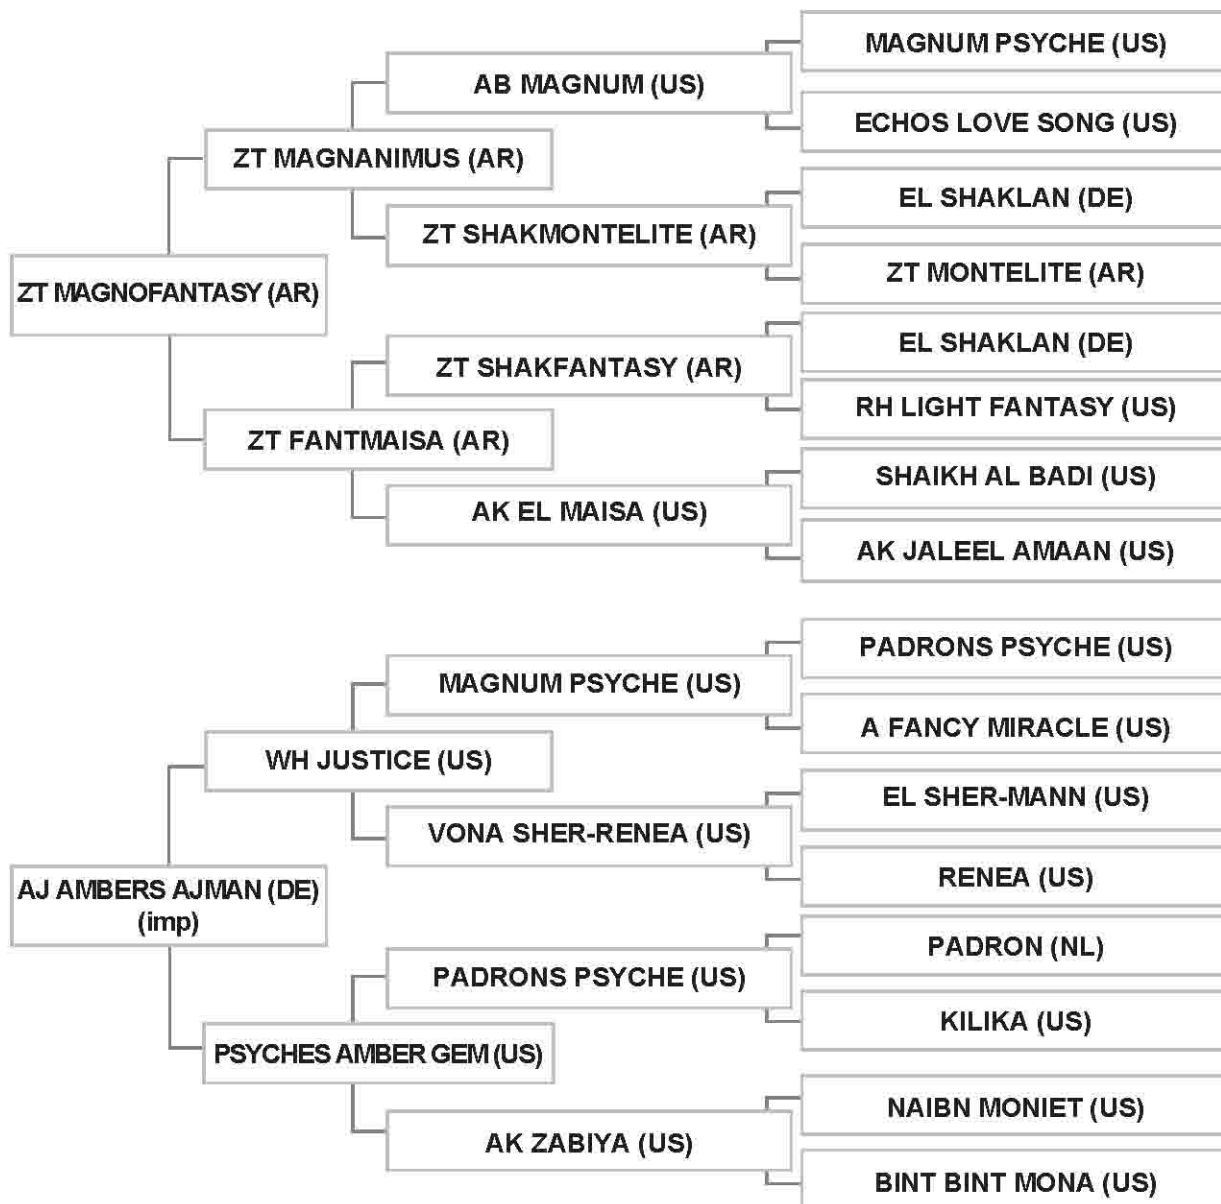

Sire: ZT MAGNOFANTASY (AR), grey, 2007, SBA Vol. XI, ITSB

Dam: AJ AMBERS AJMAN (DE) (imp), chestnut, 2006, GASB Vol. XI, LSB Vol. VII

Bred by: SAMJAD S.A.L. / LEBANON - AL MARWANIEH