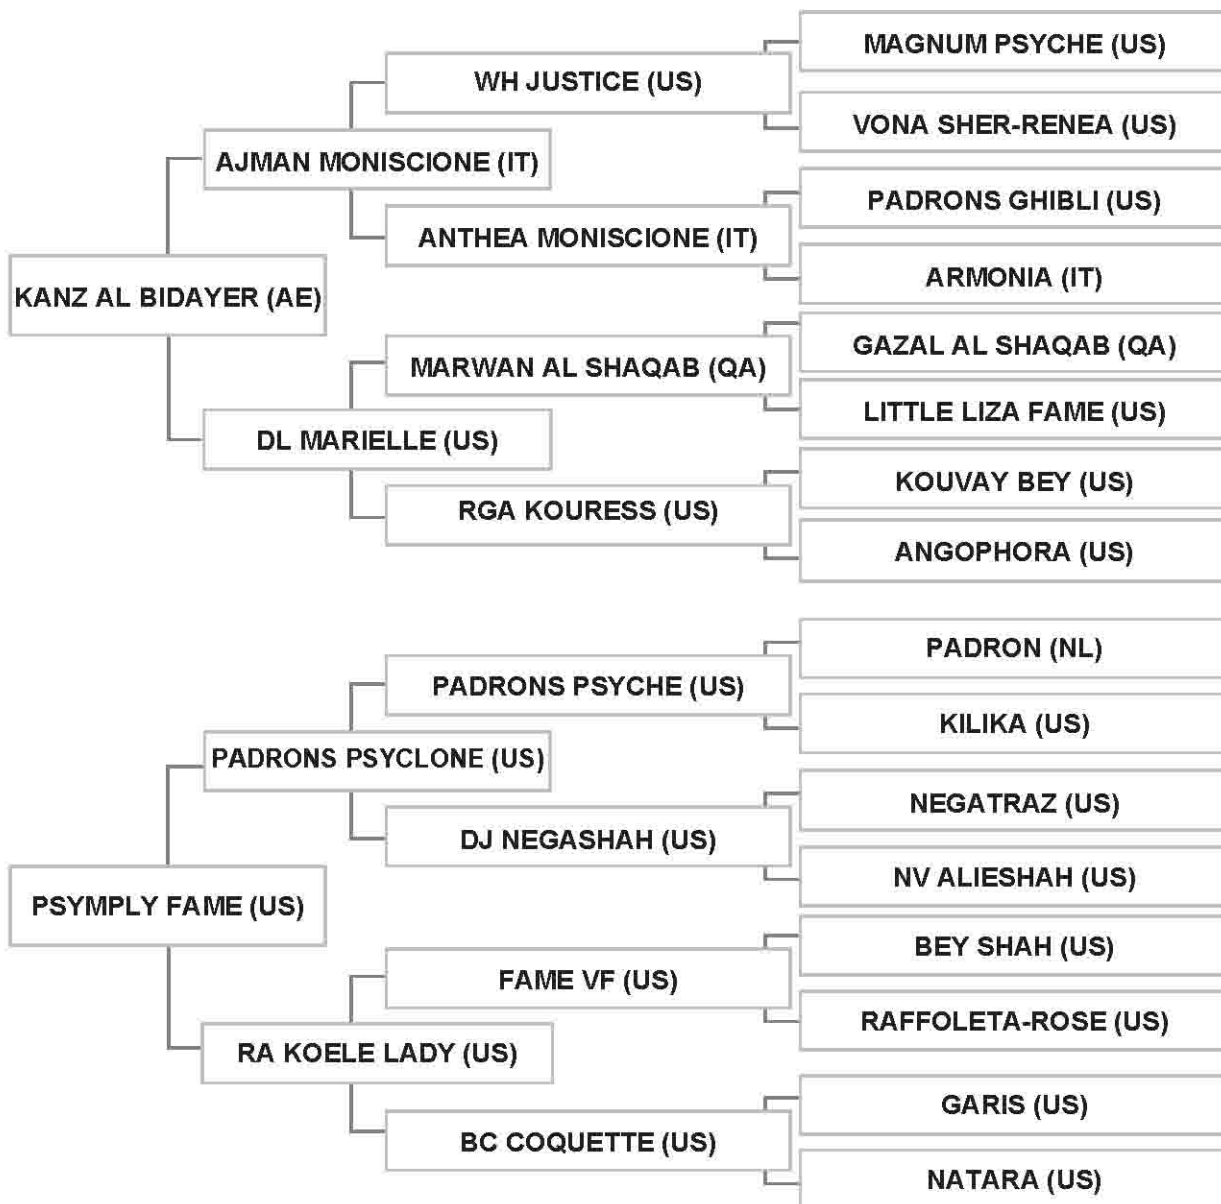

Dam: PSYMPPLY FAME (US), bay, 2008, AHRA # 641097, GASB Vol. XI # DE 413132028908

Bred by: Mrs. PETRA LUNSMANN-DELBECCQUE COLOR OF FAME ARABIANS / GERMANY

Strain: KEHEILAN AL TEWAISSEH

Sire: AL NAOUA'AMI (SY) , grey , 2008 , SYSB Vol. XIV # A05650