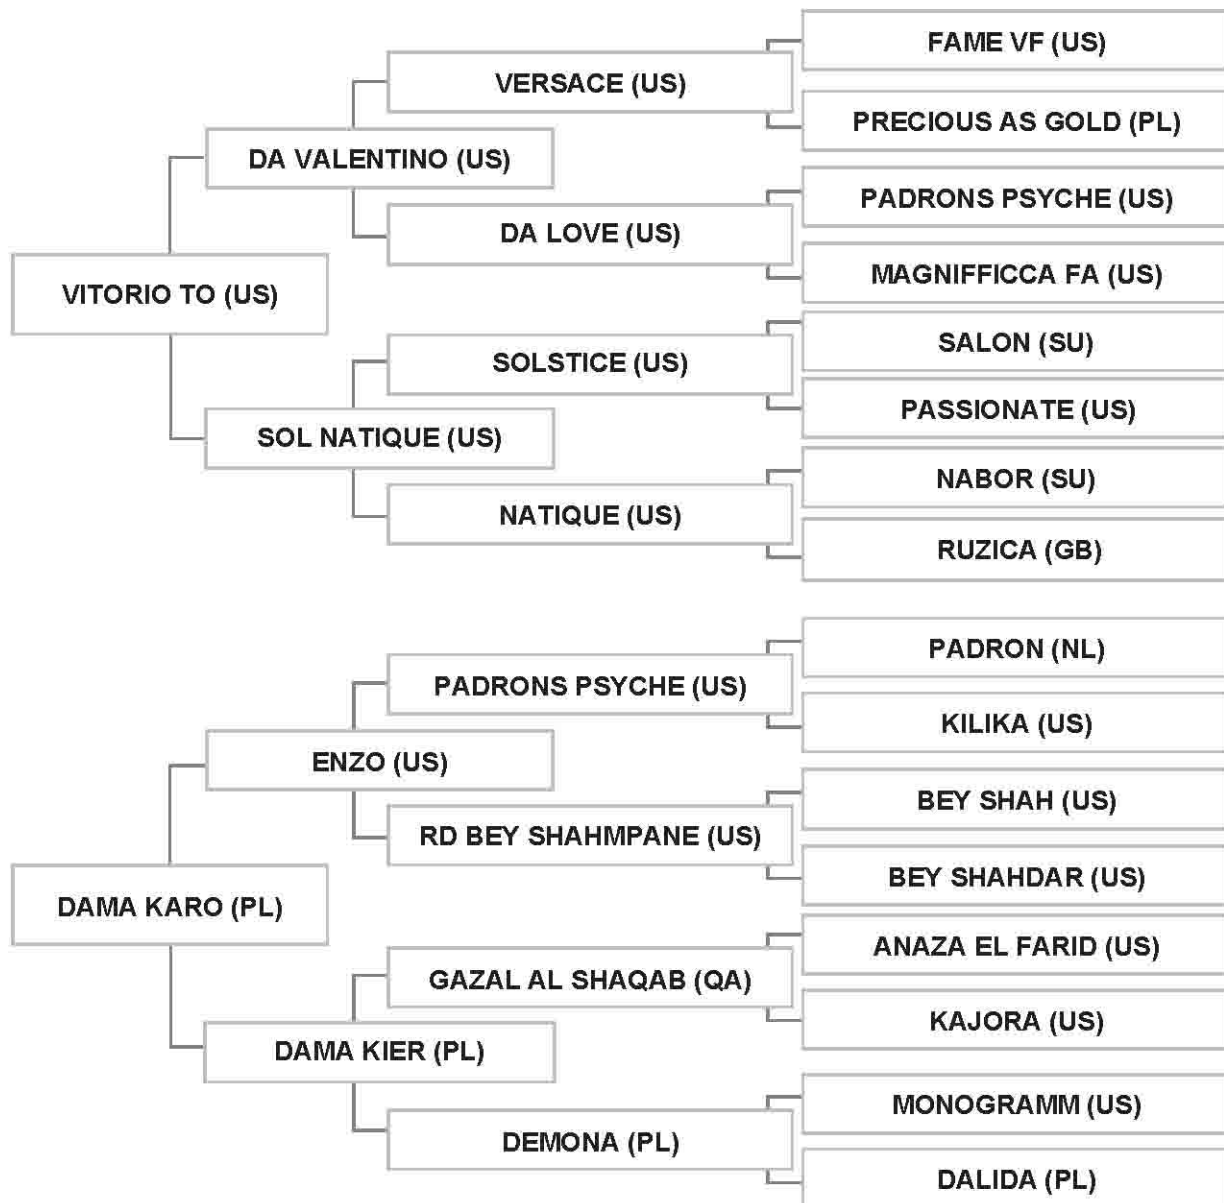

Strain: KEHAILET UM ARGUB (216 SEMRIE)

Sire: VITORIO TO (US) , bay , 2008, AHRA # 640461 , PASB Vol. XVII-2

Dam: DAMA KARO (PL) , bay , 2009 , PASB Vol. XVI-3

Bred by: SK MICHALOW / POLAND