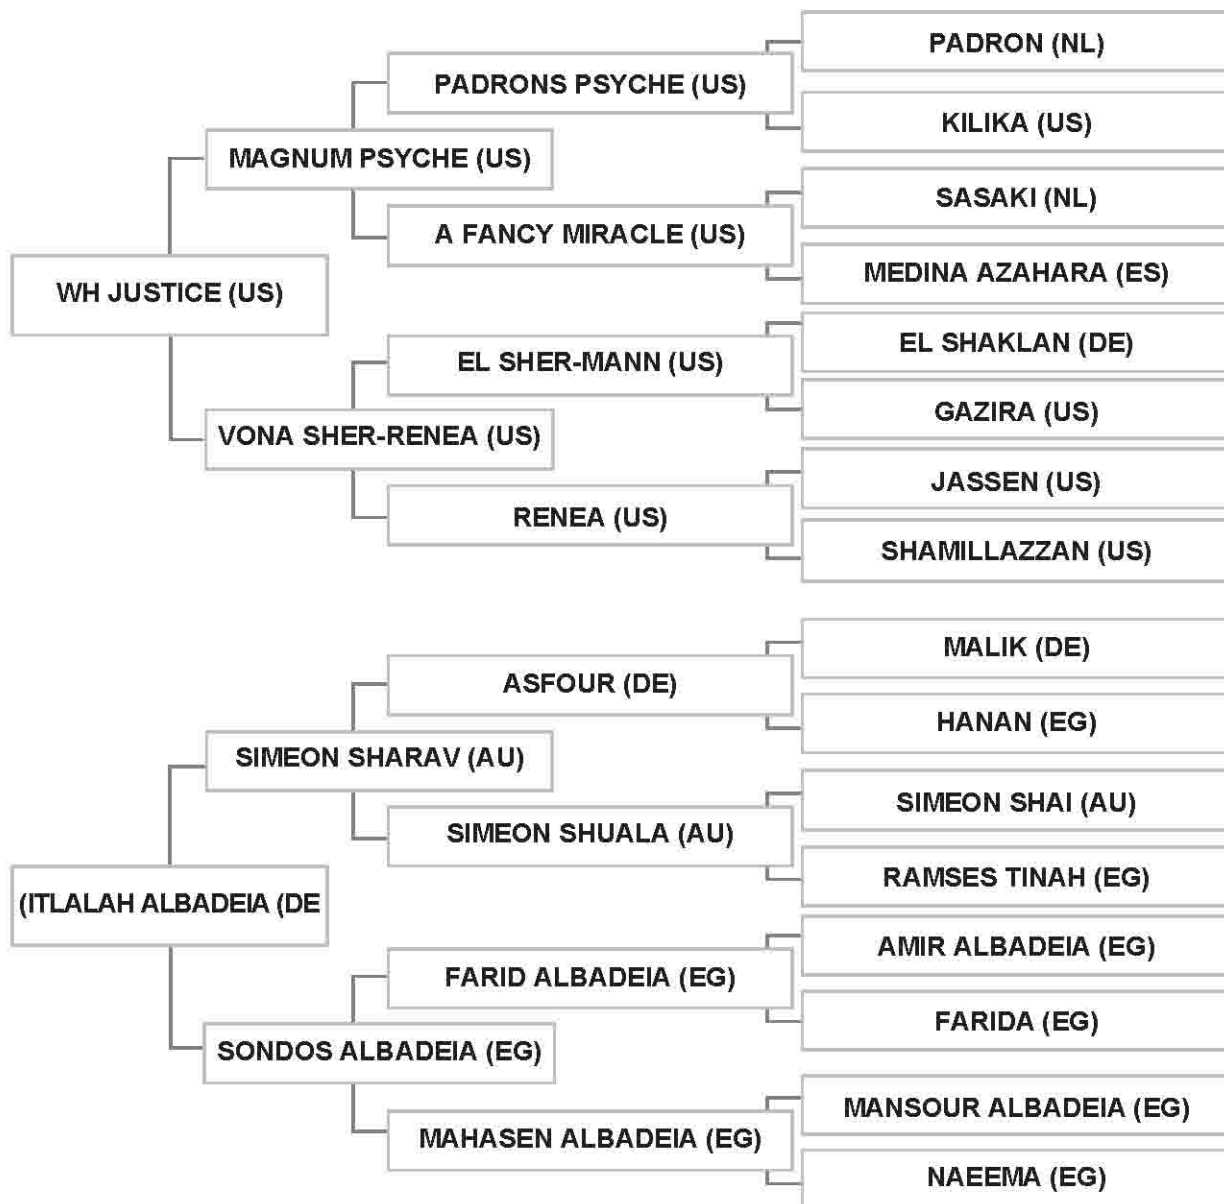

Sire: WH JUSTICE (US), grey, 1999, AHRA, GASB Vol. XI
Dam: ITLALAH ALBADEIA (DE), grey, 2004, GASB,

Bred by: ALPRAUSCHARABIANS - Dr. NASR MAREI / GERMANY
SAMJAD S.A.L. - LEBANON - AL MARWANIEH