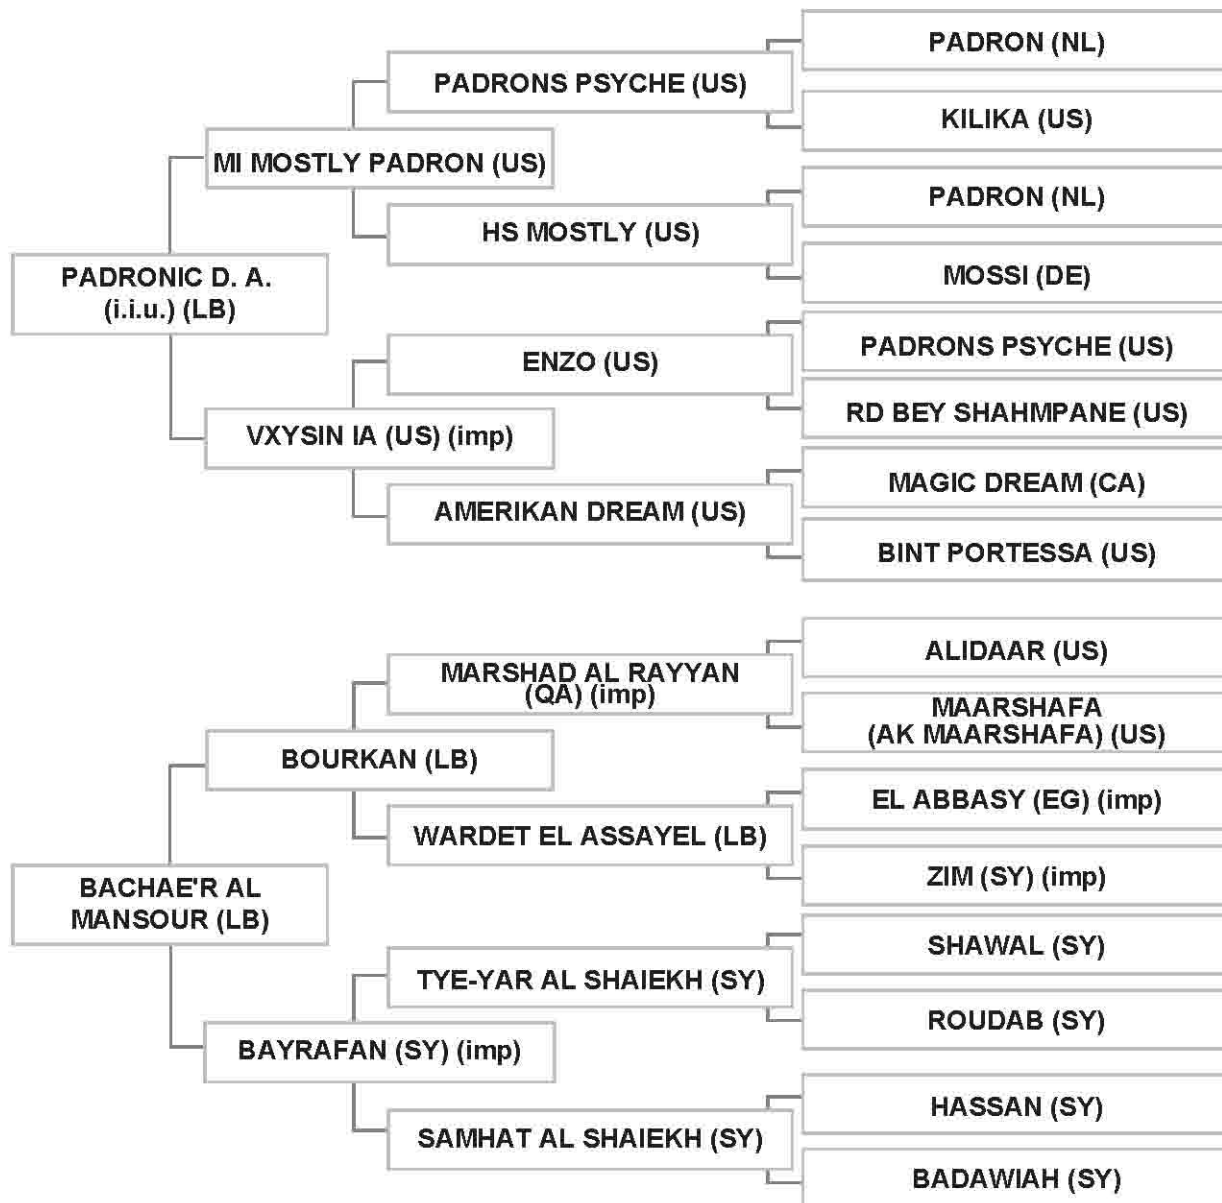

Strain: SEGLAWI SHAIFI (BADAWIAH)

Sire: PADRONIC D. A. (i.i.u.) (LB), chestnut, 2012, LSB Vol. V # 353

Dam: BACHAE'R AL MANSOUR (LB), grey, 2012, LSB Vol. V # 361

Bred by: Mr. TOUFIK FAHESS / LEBANON - TYRE