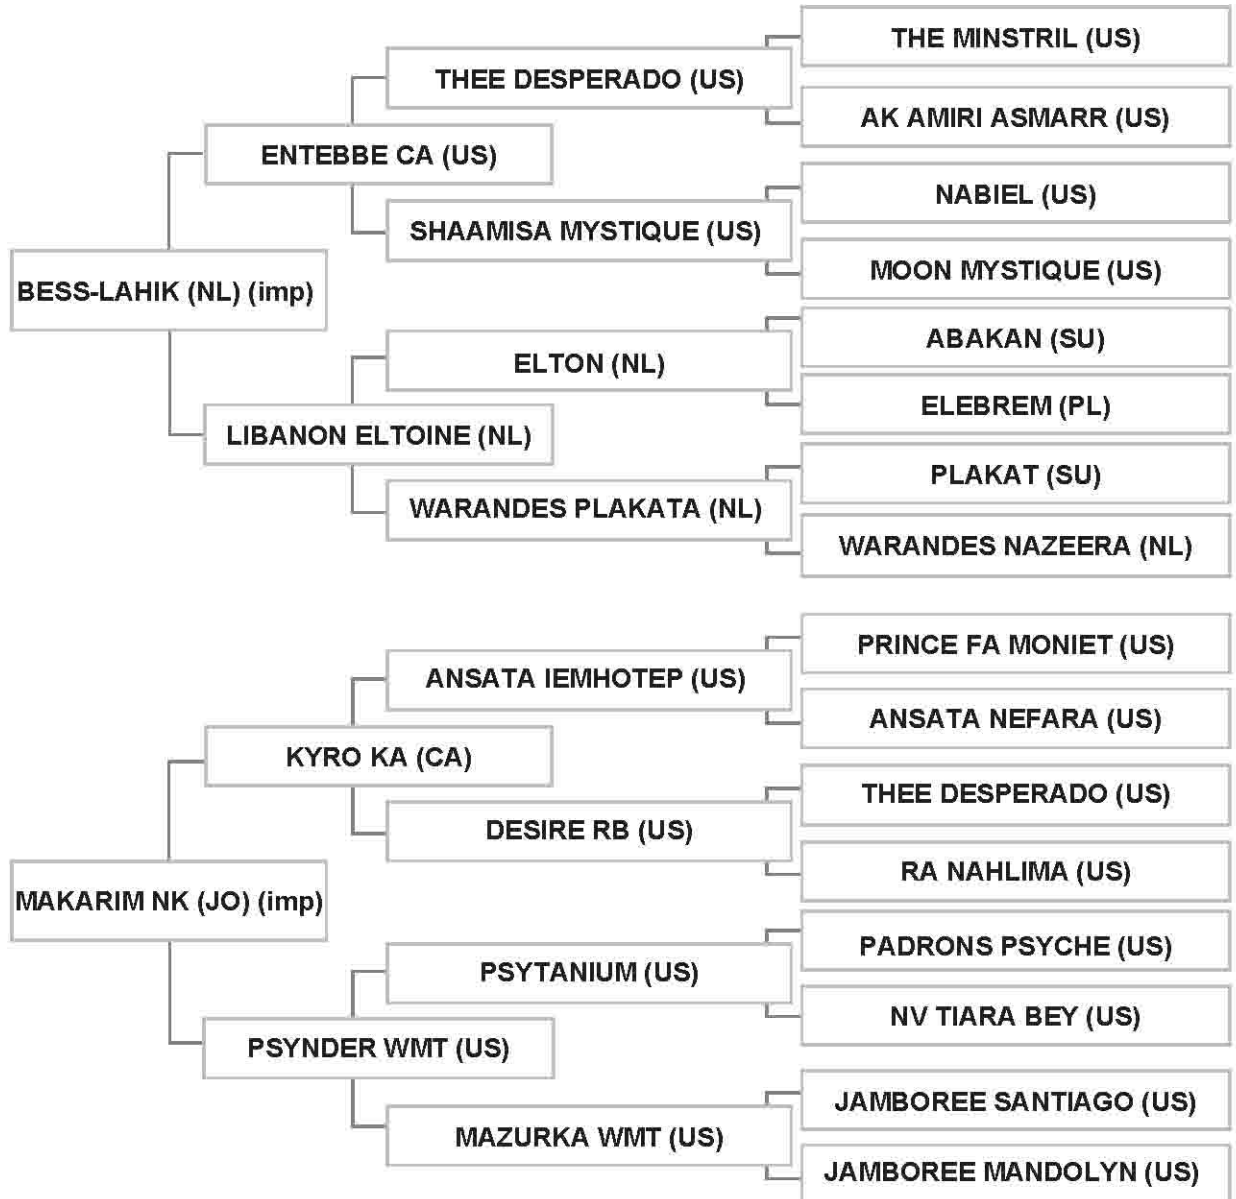

Bred by: Mr. MOHAMAD KHALIFEH / LEBANON - TANBOURIT

Strain: KEHAILAN MORADI (SAHARA)

Sire: TF COLOURS (IT) , bay , 2008, ITSB Vol. XI # 13294

Dam: MARIKAH (DE) , chestnut , 2010 , GASB , ITSB Vol. XV # 19620