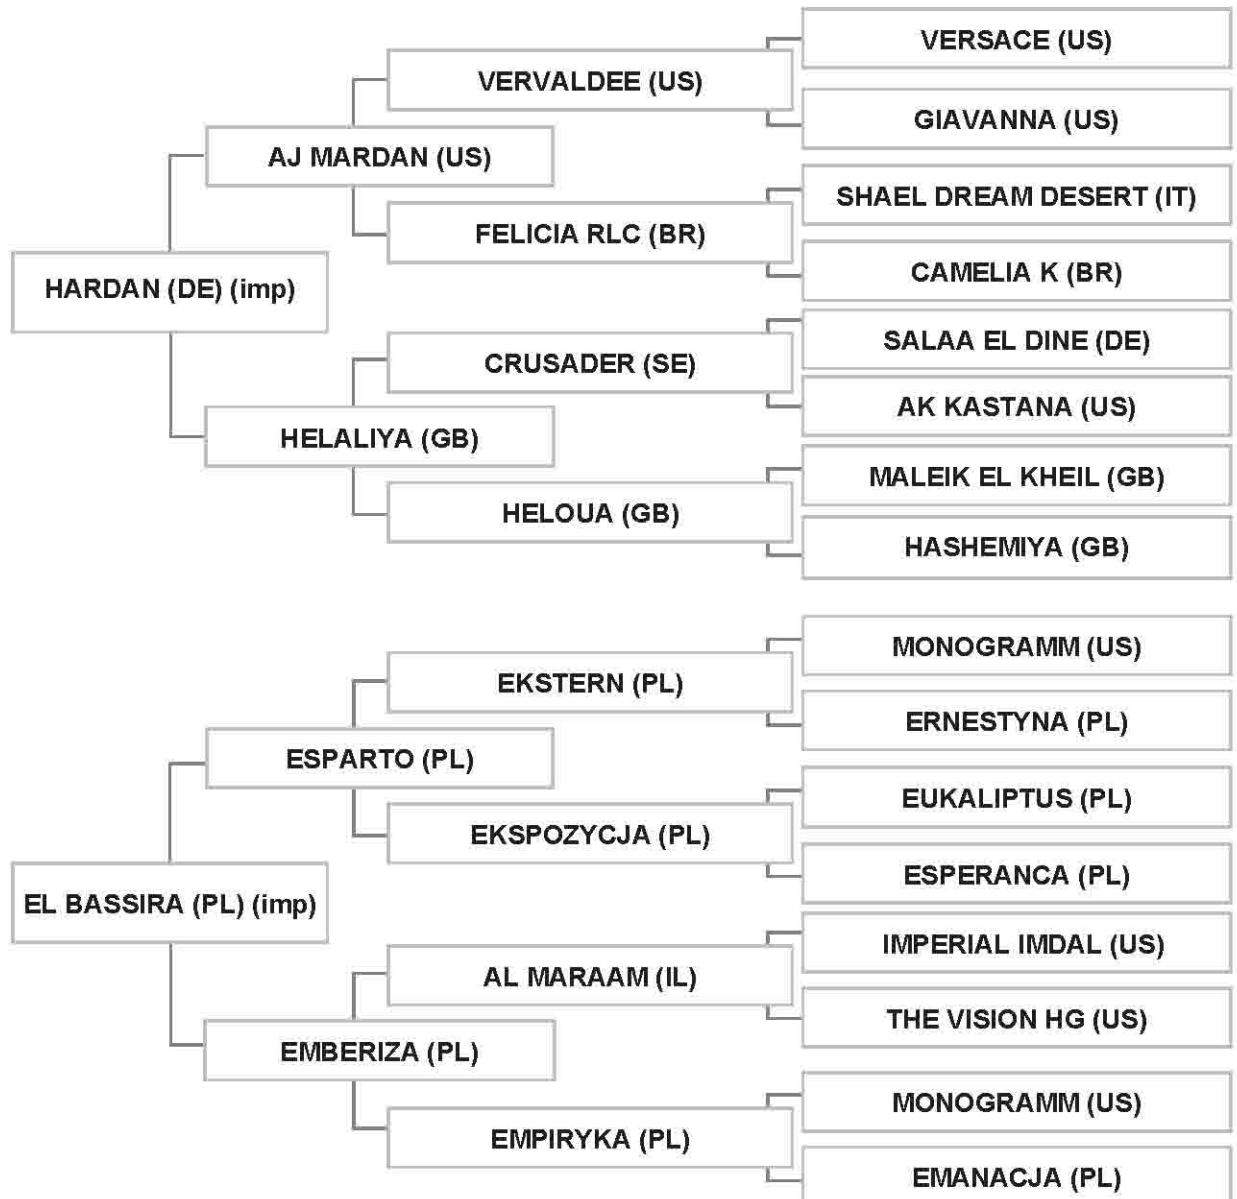

Strain: NOT RECORDED (MILORDKA)

Sire: HARDAN (DE) (imp), grey, 2014, GASB # DE 08/90804/14, LSB Vol. VI # 466

Dam: EL BASSIRA (PL) (imp), grey, 2013, PASB Vol. XVII-2 , LSB Vol. VII # 560

Bred by: Mr. HAMIE NADRA HAMIE - AL HAMIE STUD / LEBANON - CHMISTAR