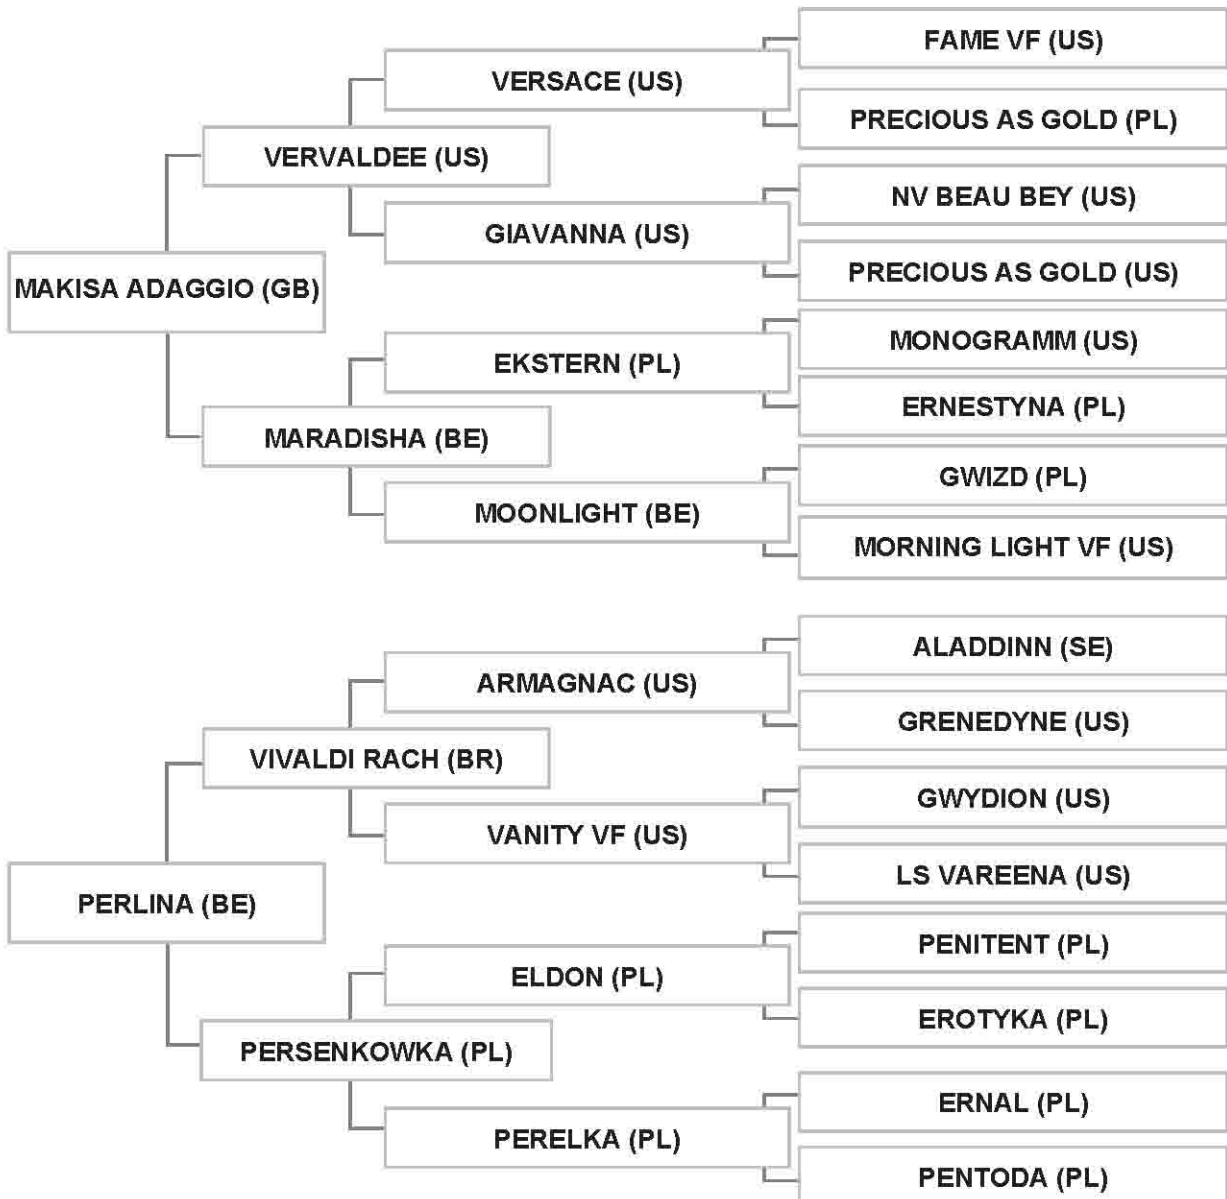

Strain: NOT RECORDED (SZAMRAJOWKA)

Sire: MAKISA ADAGGIO (GB), chestnut, 2009, AHSB Vol. 21, p.200

Dam: PERLINA (BE), chestnut, 2007, BAPS # BA 6607

Bred by: VDB ARABIANS COMM. V.-MEVR. / BELGIUM