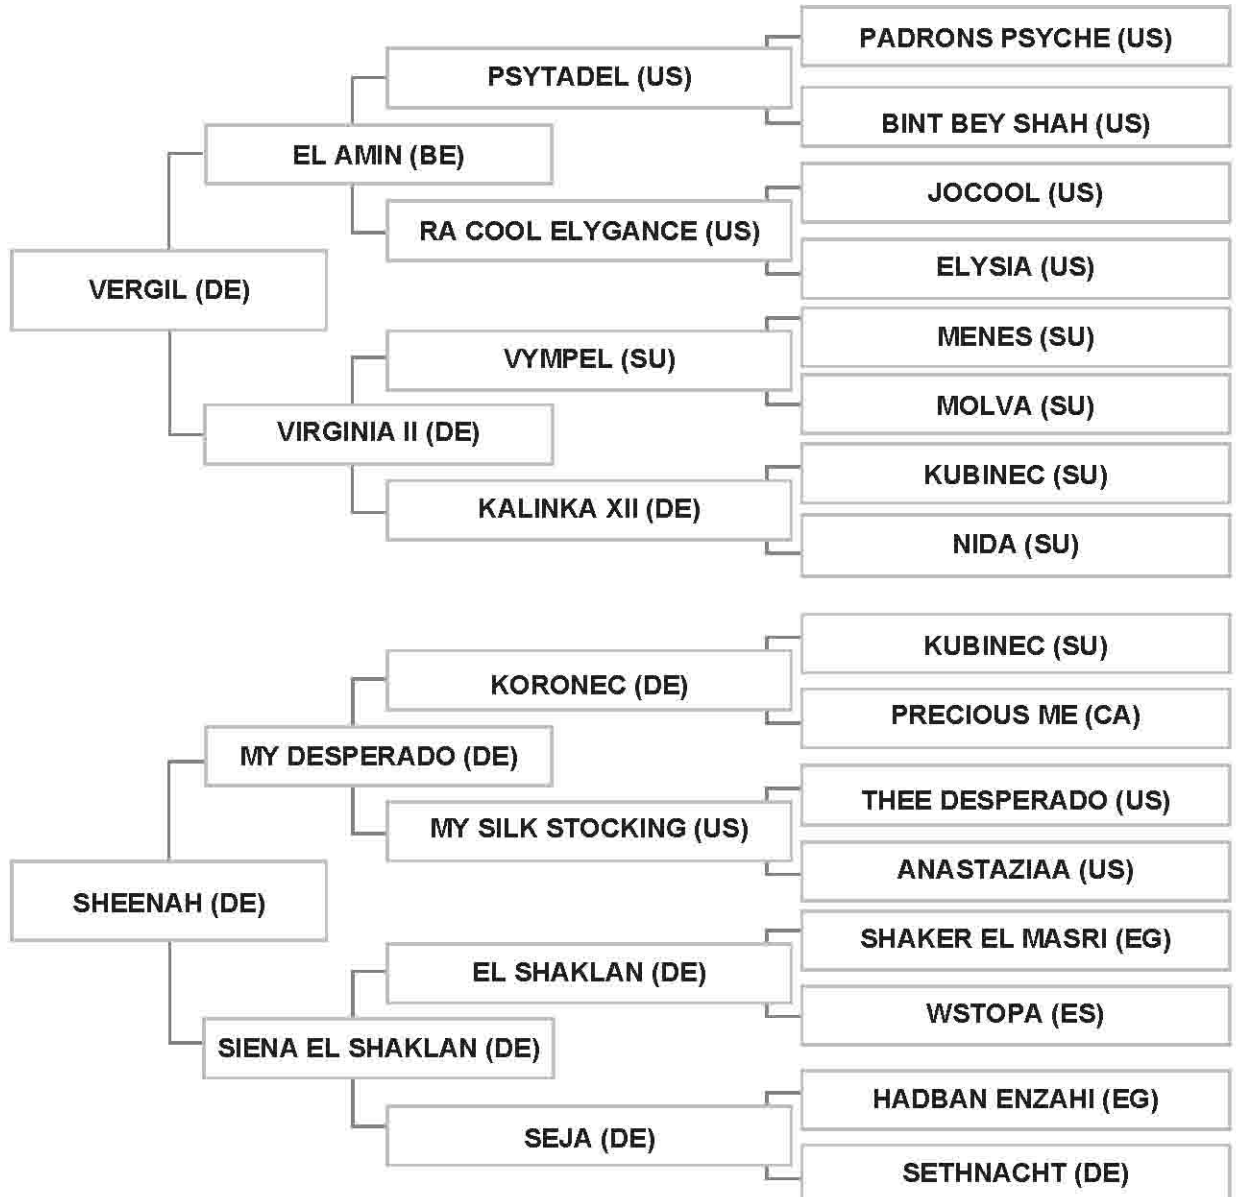

Strain: NOT RECORDED (MURANA I, 1808)

Dam: SHEENAH (DE), grey, 2003, GASB Vol. X,

Bred by: Mr. ANTON MARZELL STOCKLE / GERMANY

Mr. DANNY GHOSN - DG ARABIANS - LEBANON - A'LEY - AL BASSATIN