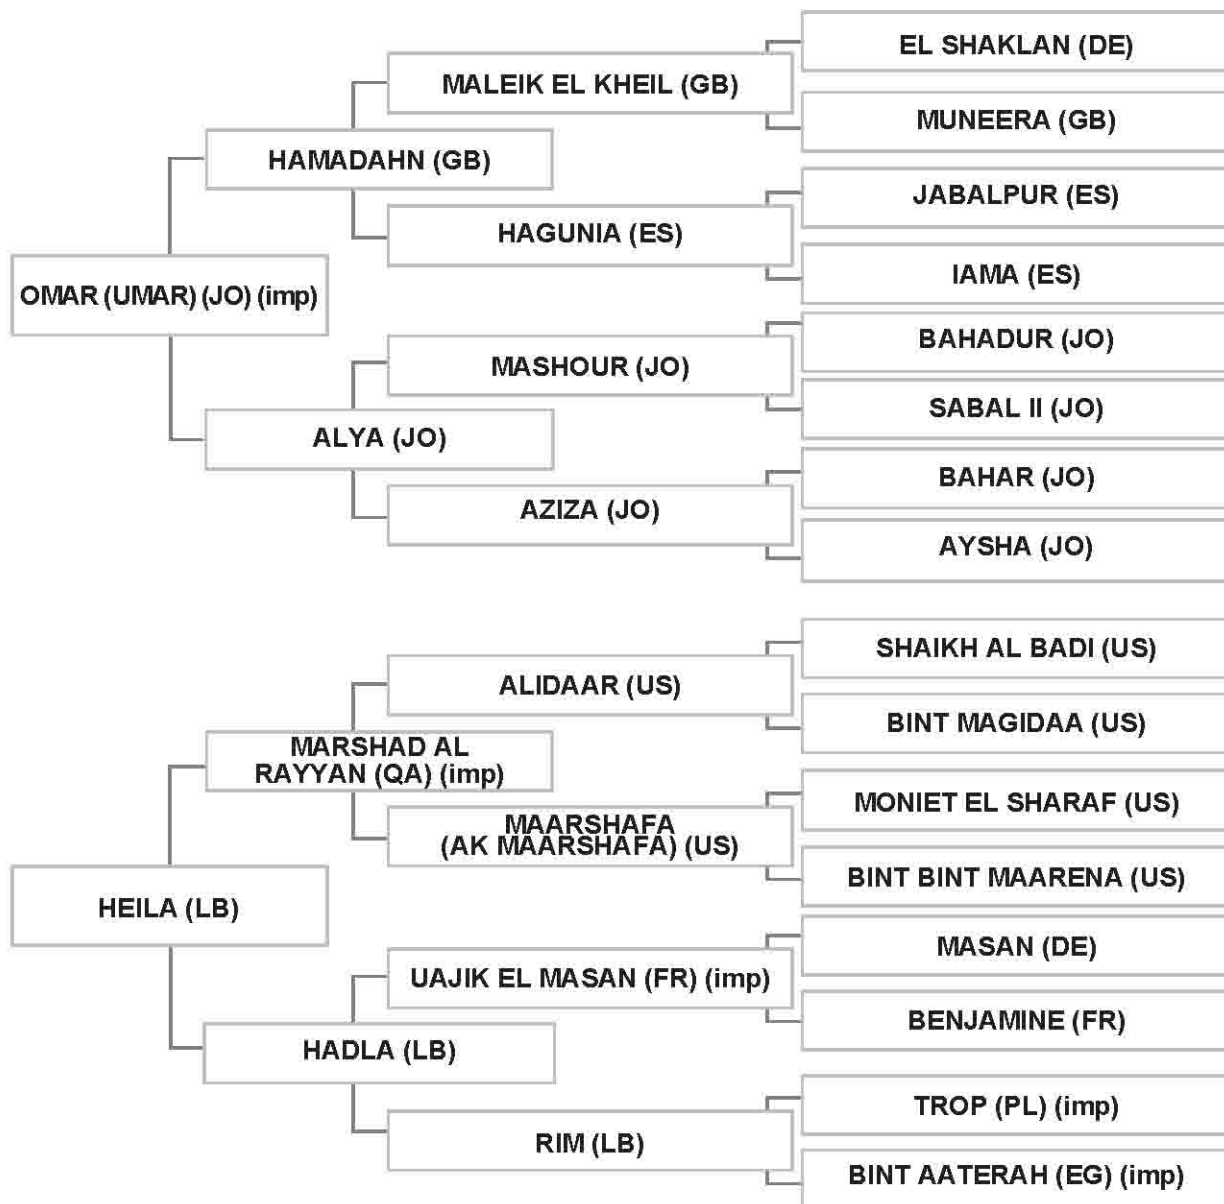

Strain: HADBAN ENZAHI (VENUS)

Sire: OMAR (UMAR) (JO) (imp), grey, 1990, RJSB Vol. IV, LSB Vol. II

Dam: HEILA (LB), grey, 2007, LSB Vol. V,

Bred by: Mr. ALI ASSA'D HLAYHEL / LEBANON - BA'ALBACK