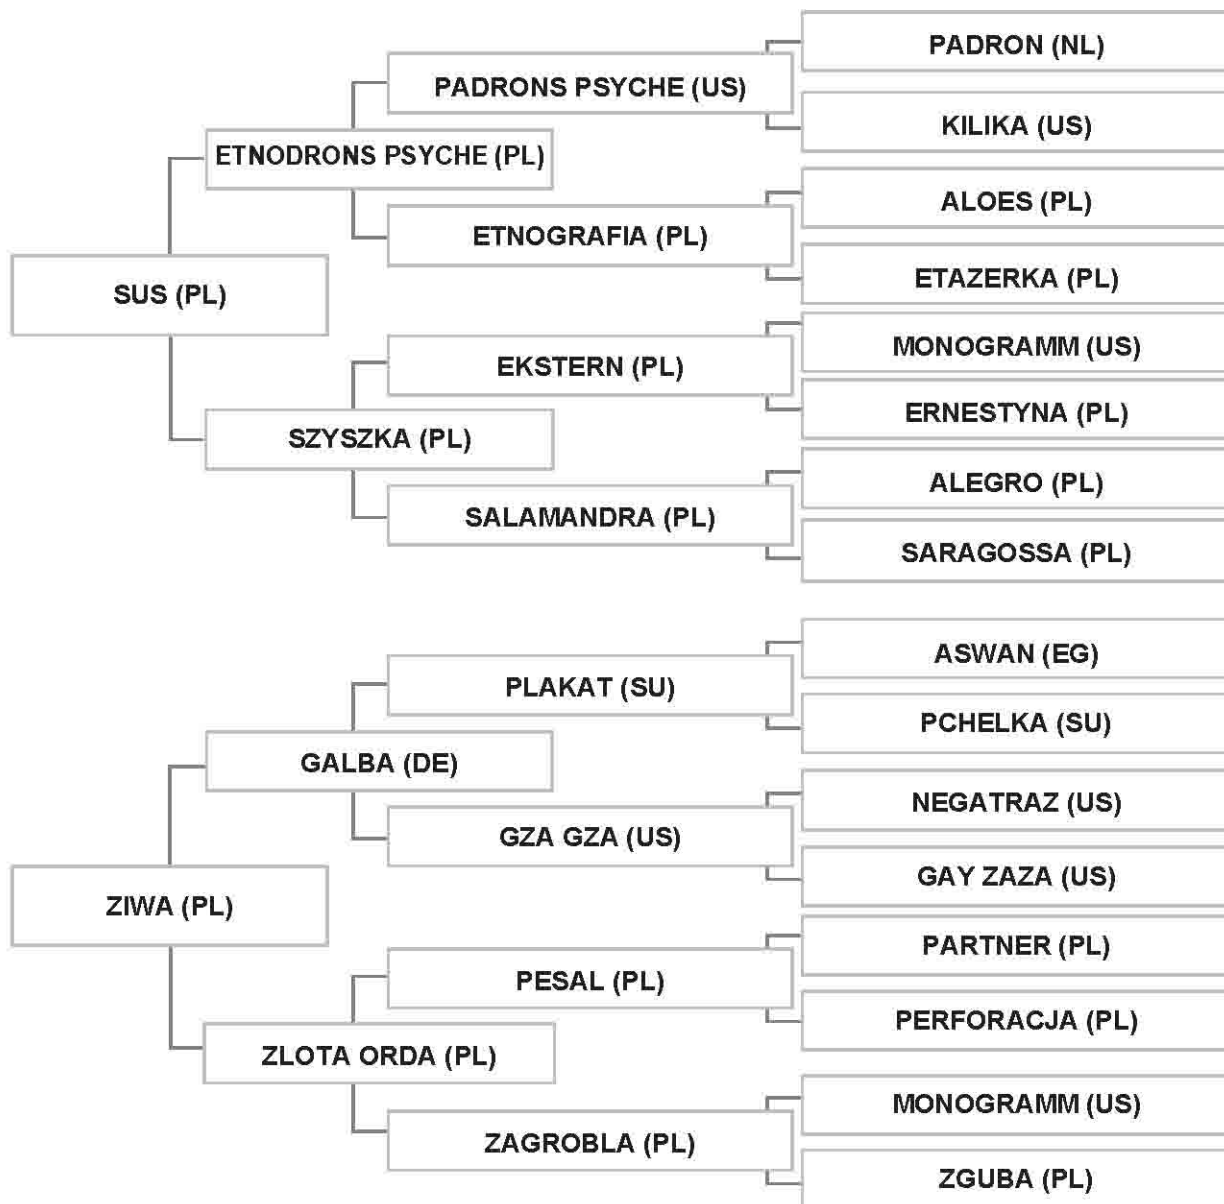

Strain: HAMDANIEH SIMRIEH (SELMA)

Sire: SUS (PL) , chestnut , 2007 , PASB Vol. XVI-1

Dam: ZIWA (PL) , grey , 2006 , PASB Vol. XV-5

Bred by: GUSTAW LEKSA SKRONIOW / POLAND