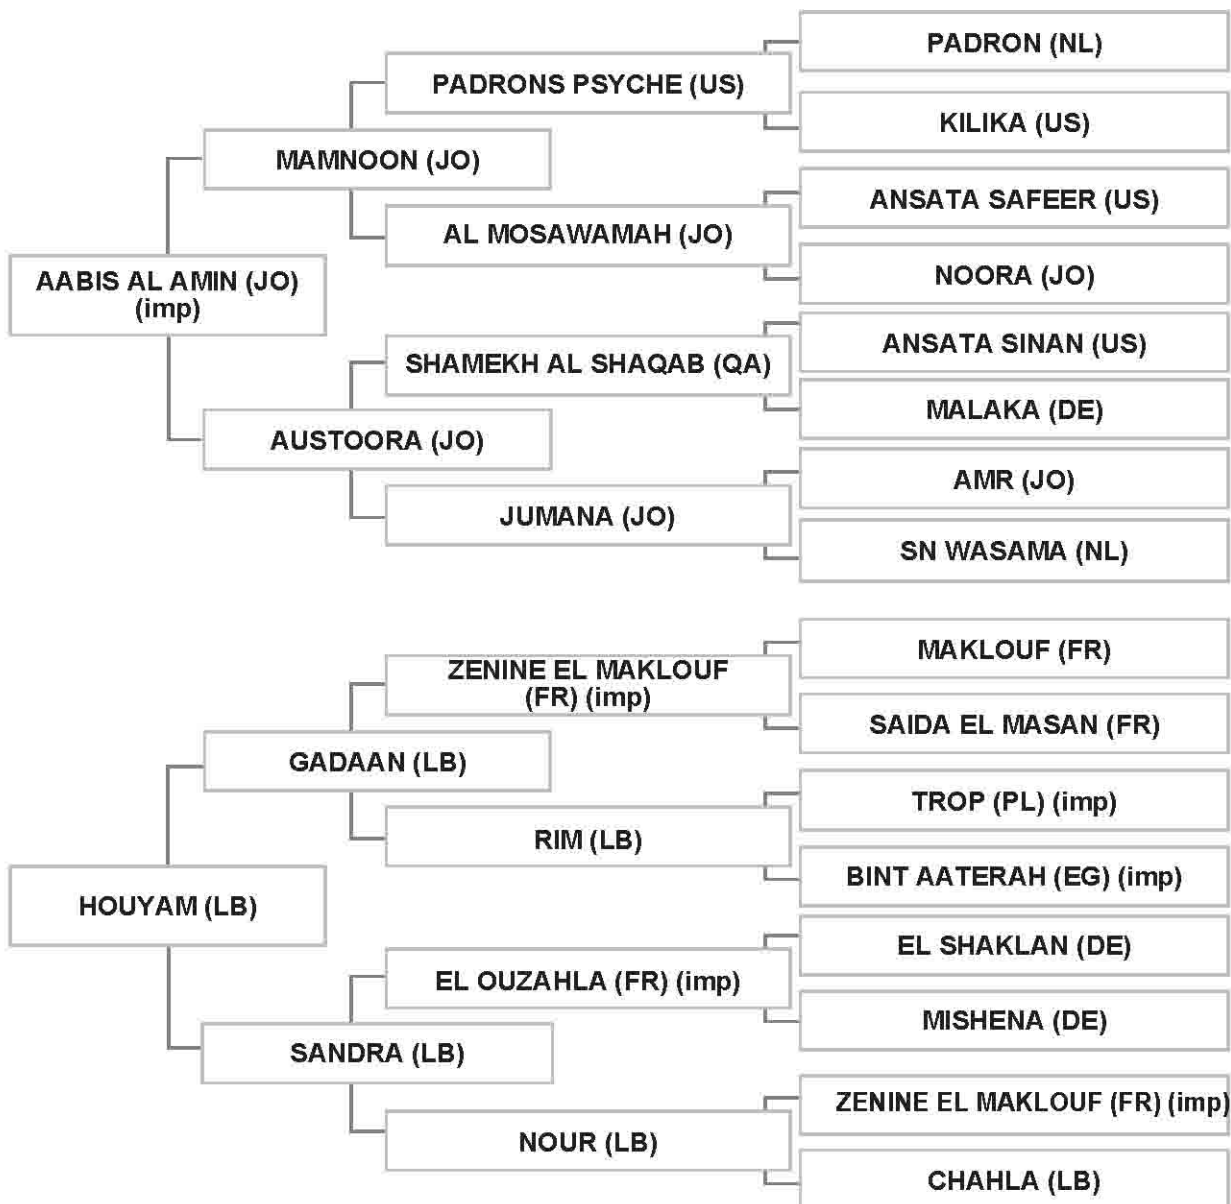

Dam: HOUYAM (LB) , grey , 2012 , LSB Vol. V # 356

Bred by: Mr. HASSAN TOHMAZ / LEBANON - AL NABATIEH

Strain: NOT RECORDED (WOLOSZKA)

Sire: PRECIOSO JAMAAL (IT) (imp) , grey , 2013, ITSB # 19065 , LSB Vol. VII # 510