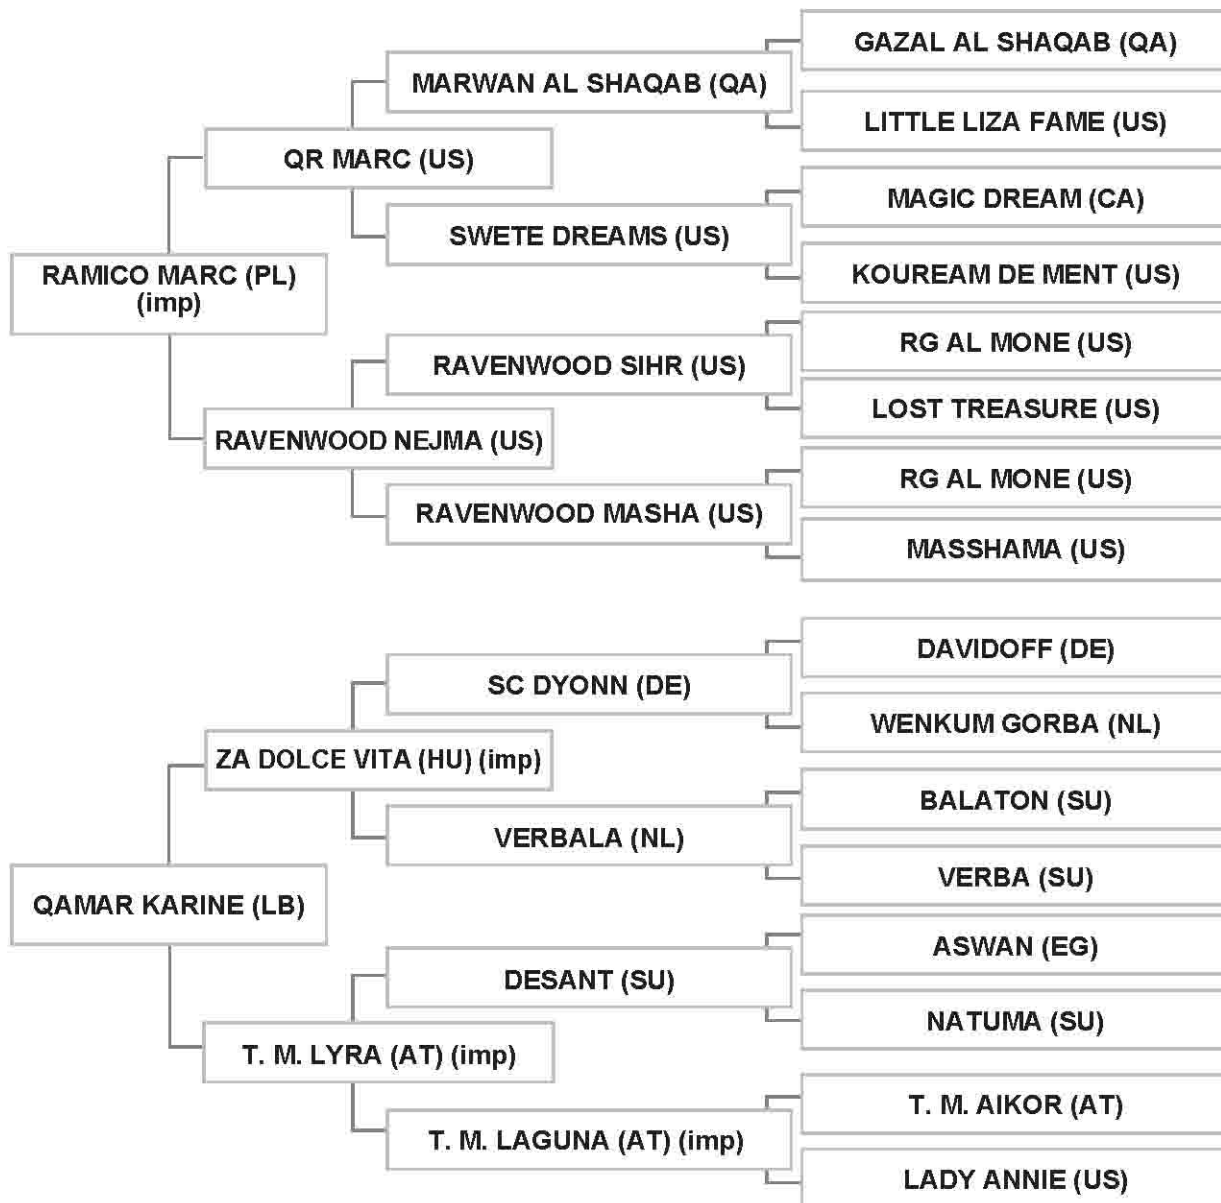

Strain: NOT RECORDED (MILORDKA)

Sire: RAMICO MARC (PL) (imp) , dark bay , 2009, PASB Vol. XVI-3 , LSB Vol. VI # 424

Dam: QAMAR KARINE (LB) , chestnut , 2014 , LSB Vol. VI # 478

Bred by: Mr. MOHAMAD EL HAYEK / LEBANON - KFARZABAD