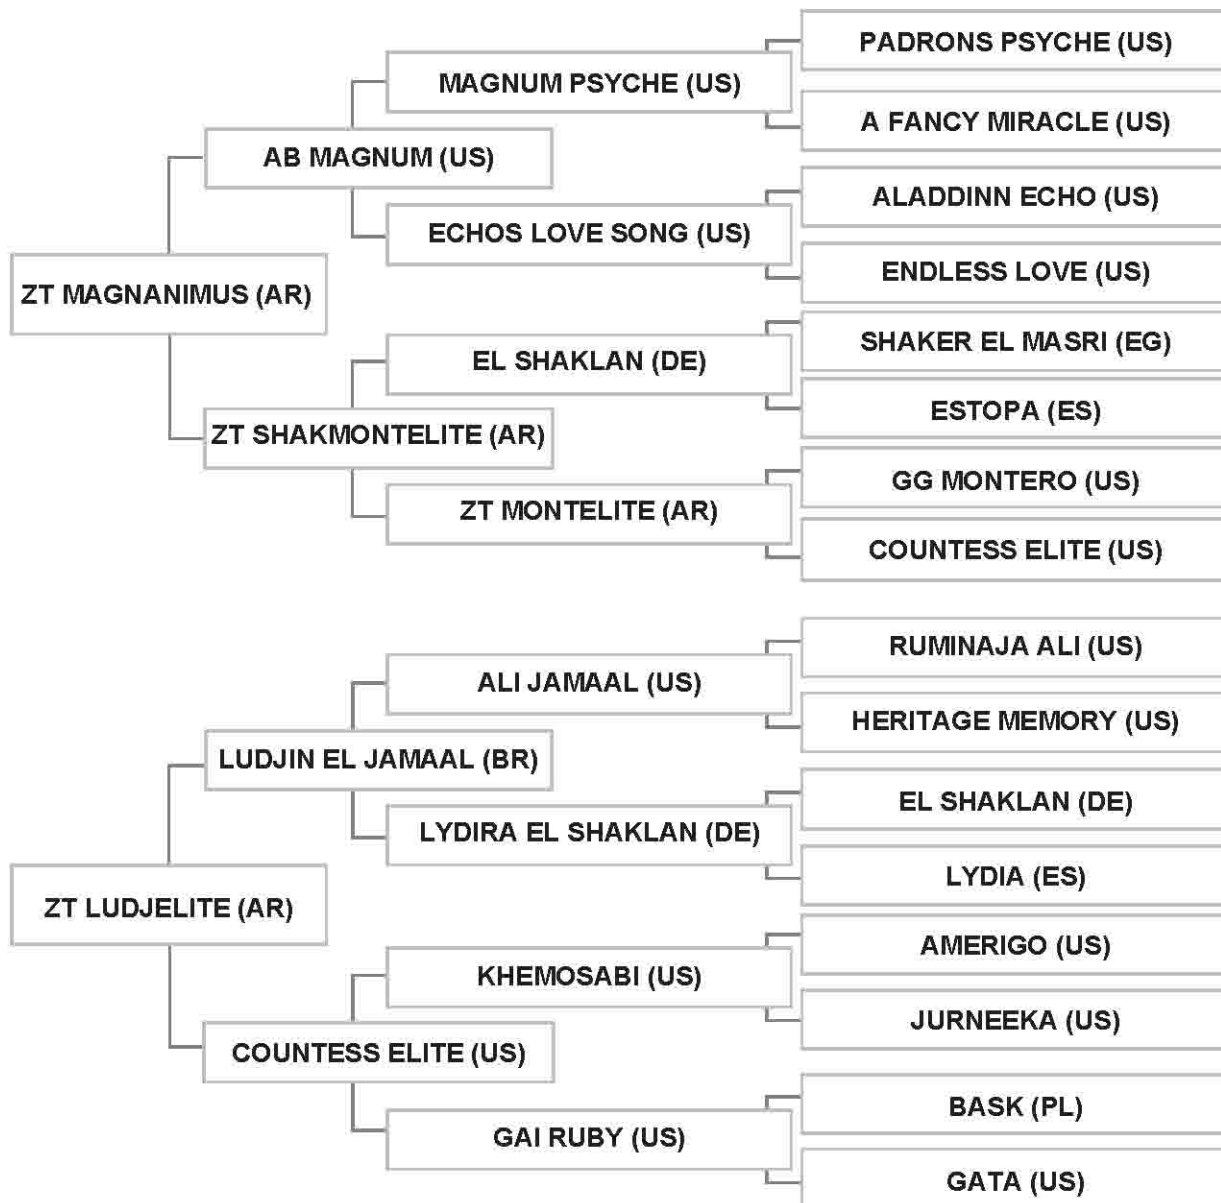

Dam: ZT LUDJELITE (AR), grey, 1997, SBA,

Bred by: Mr. FEDERICO A. ZICHY THYSSEN / ARGENTINA
SAMJAD S.A.L. - LEBANON - AL MARWANIEH