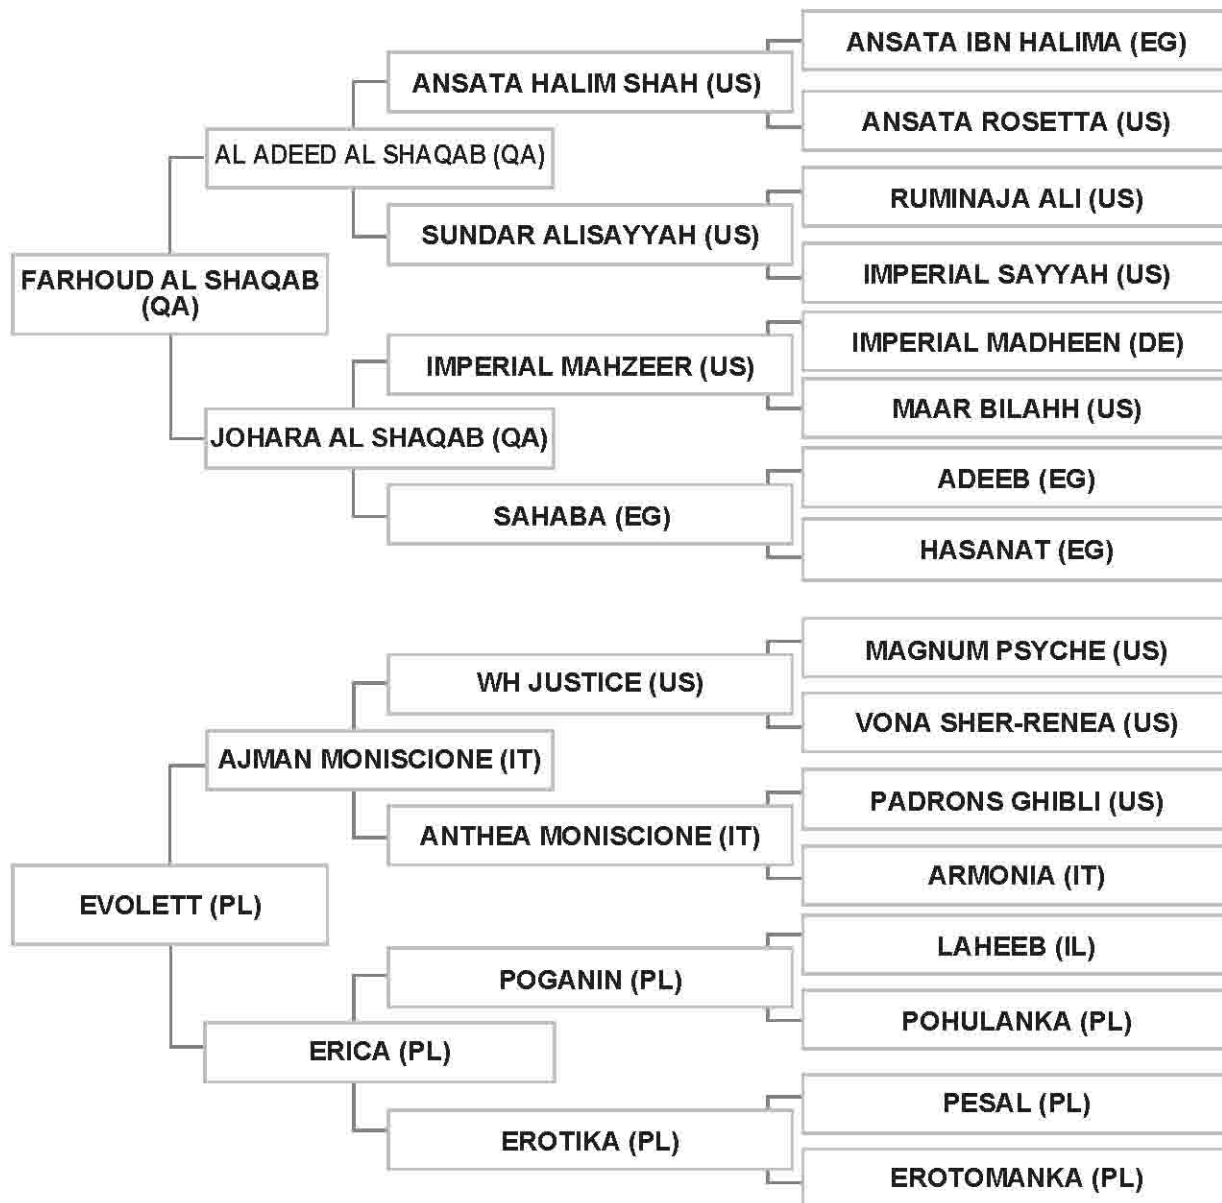

Dam: EVOLETT (PL) , grey , 2010 , PASB Vol. XVI-4

Bred by: Mrs. KATARZYNA DOLINSKA-WITKOWSKA / POLAND

Strain: HAMDANIEH SIMRIEH (SELMA)

Sire: SUS (PL) , chestnut , 2007 , PASB Vol. XVI-1

Dam: ZIWA (PL) , grey , 2006 , PASB Vol. XV-5