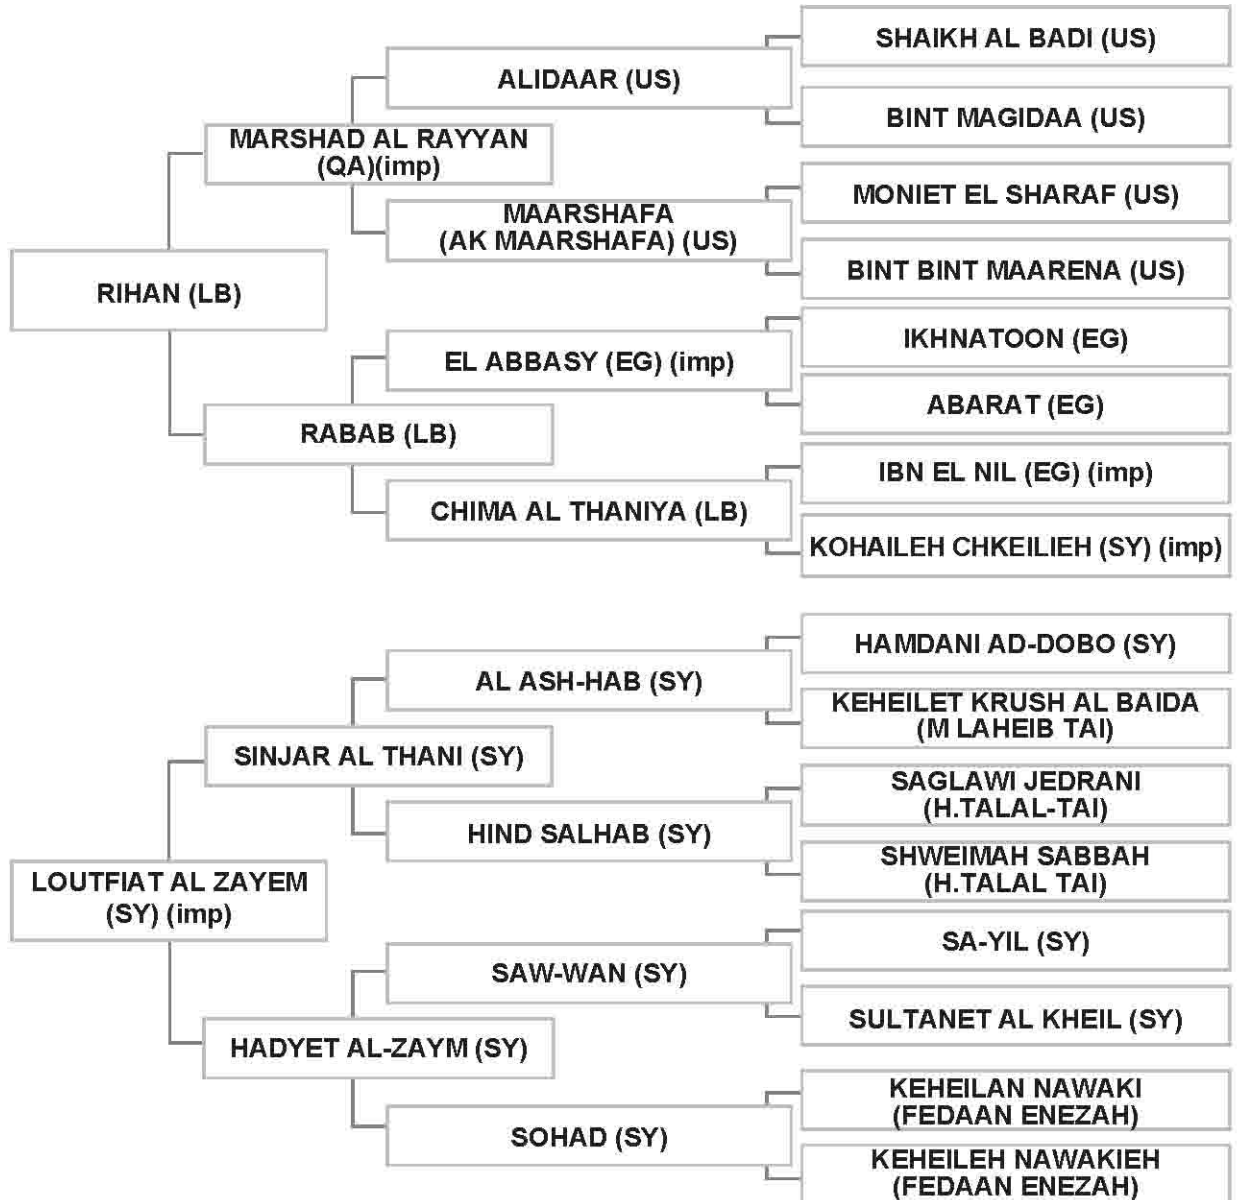

Strain: KEHAILEH NAWAKIEH (SOHAD)

Sire: RIHAN (LB) , chestnut , 2010, LSB Vol. V # 304

Dam: LOUTFIAT AL ZAYEM (SY) (imp) , grey , 2007 , SYSB Vol. XIII # A05107 , LSB Vol. V # 241

Bred by: Mr. KHALED MANSOUR / LEBANON - KOBB ELIAS