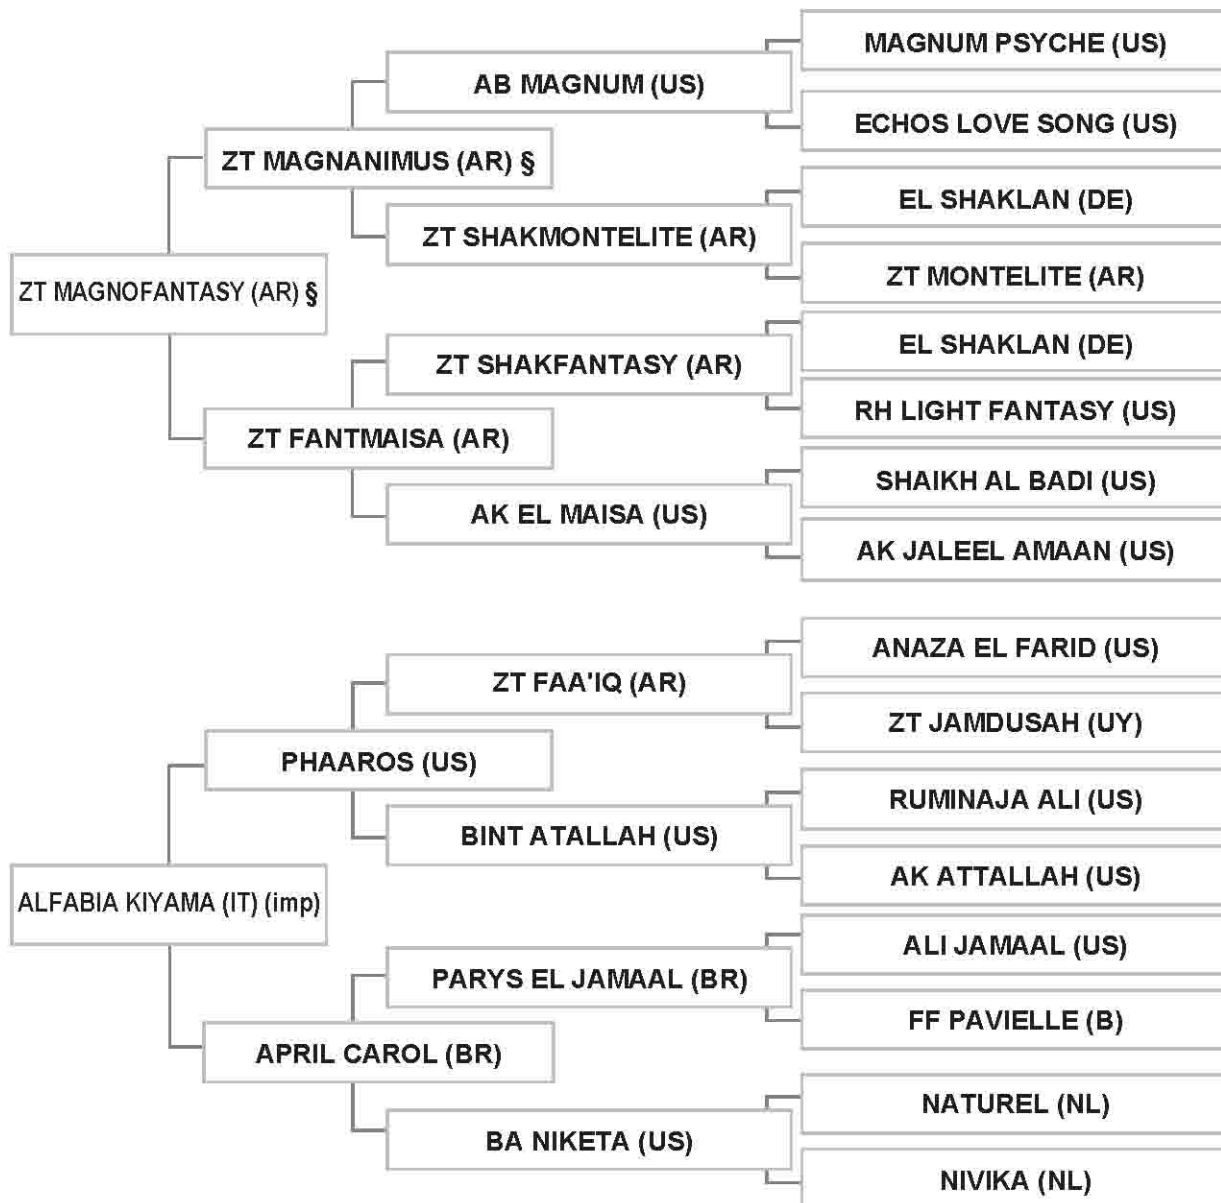

Strain: KEHAILET AJUZ (GAZELLA)

Sire: ZT MAGNOFANTASY (AR) §, grey, 2007, SBA Vol. XI, ITSB # 19542

Dam: ALFABIA KIYAMA (IT) (imp), grey, 2006, ITSB # 11863, LSB Vol. VII # 530

Bred by: SAMJAD S.A.L. / LEBANON - AL MARWANIEH