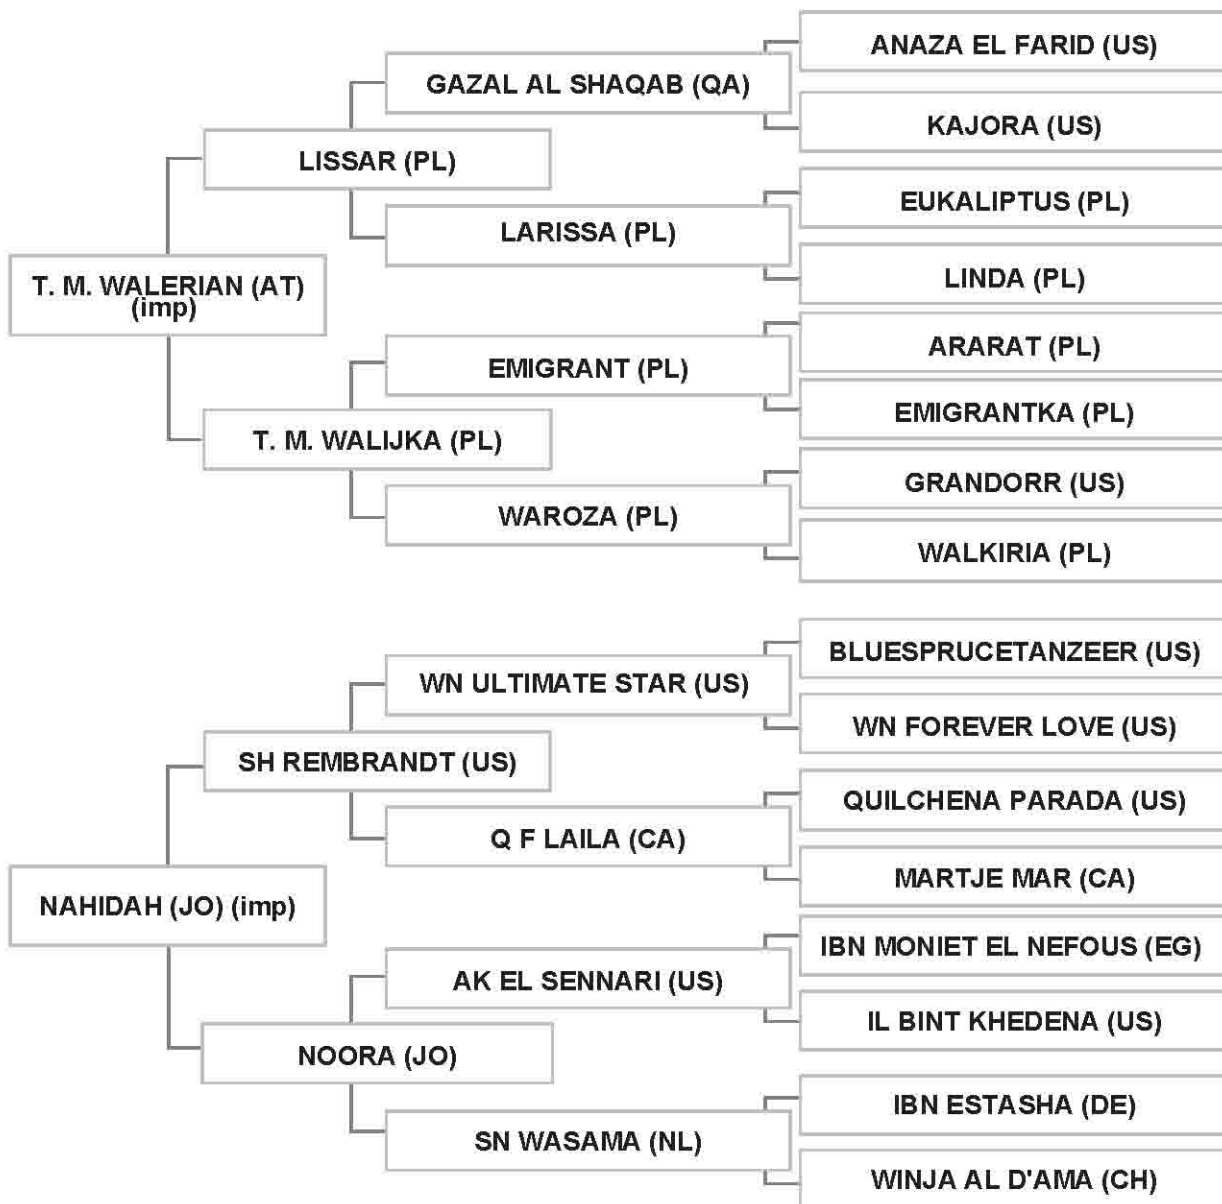

Strain: NOT RECORDED (FAMILY OF MURANA I)

Sire: T. M. WALERIAN (AT) (imp) , grey , 2009 , AAS Vol. IV/09-10 # OE-AV 3949 , LSB Vol. VI # 382

Dam: NAHIDAH (JO) (imp) , grey , 2010 , RJSB Vol. VIII , LSB Vol. V # 374

Bred by: Mr. TALAL EL A'KLY / LEBANON - AL MANSOURA