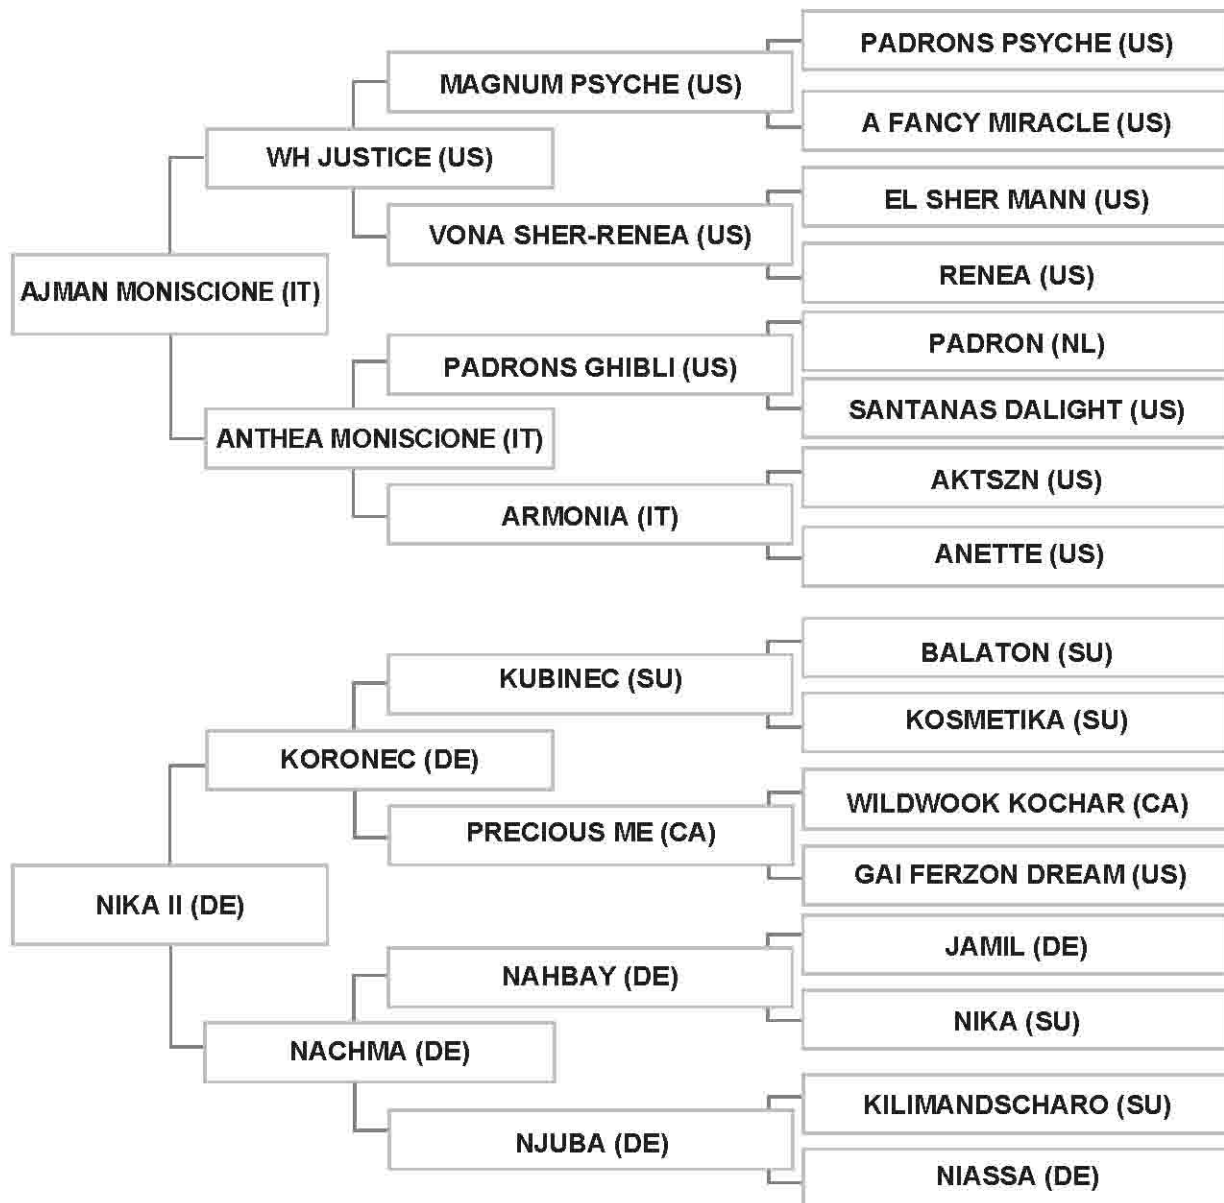

Strain: KEHAILAN AJUZ (GAZELLA)

Sire: AJMAN MONISCIONE (IT) , chestnut , 2003 , ITSB Vol. VIII # 09414 , GASB Vol. IX # DE 08/22138/03
Dam: NIKA II (DE) , chestnut , 1997 , GASB Vol. IX # 08/20270/97

Bred by: MRS. PETRA HAMMER / GERMANY