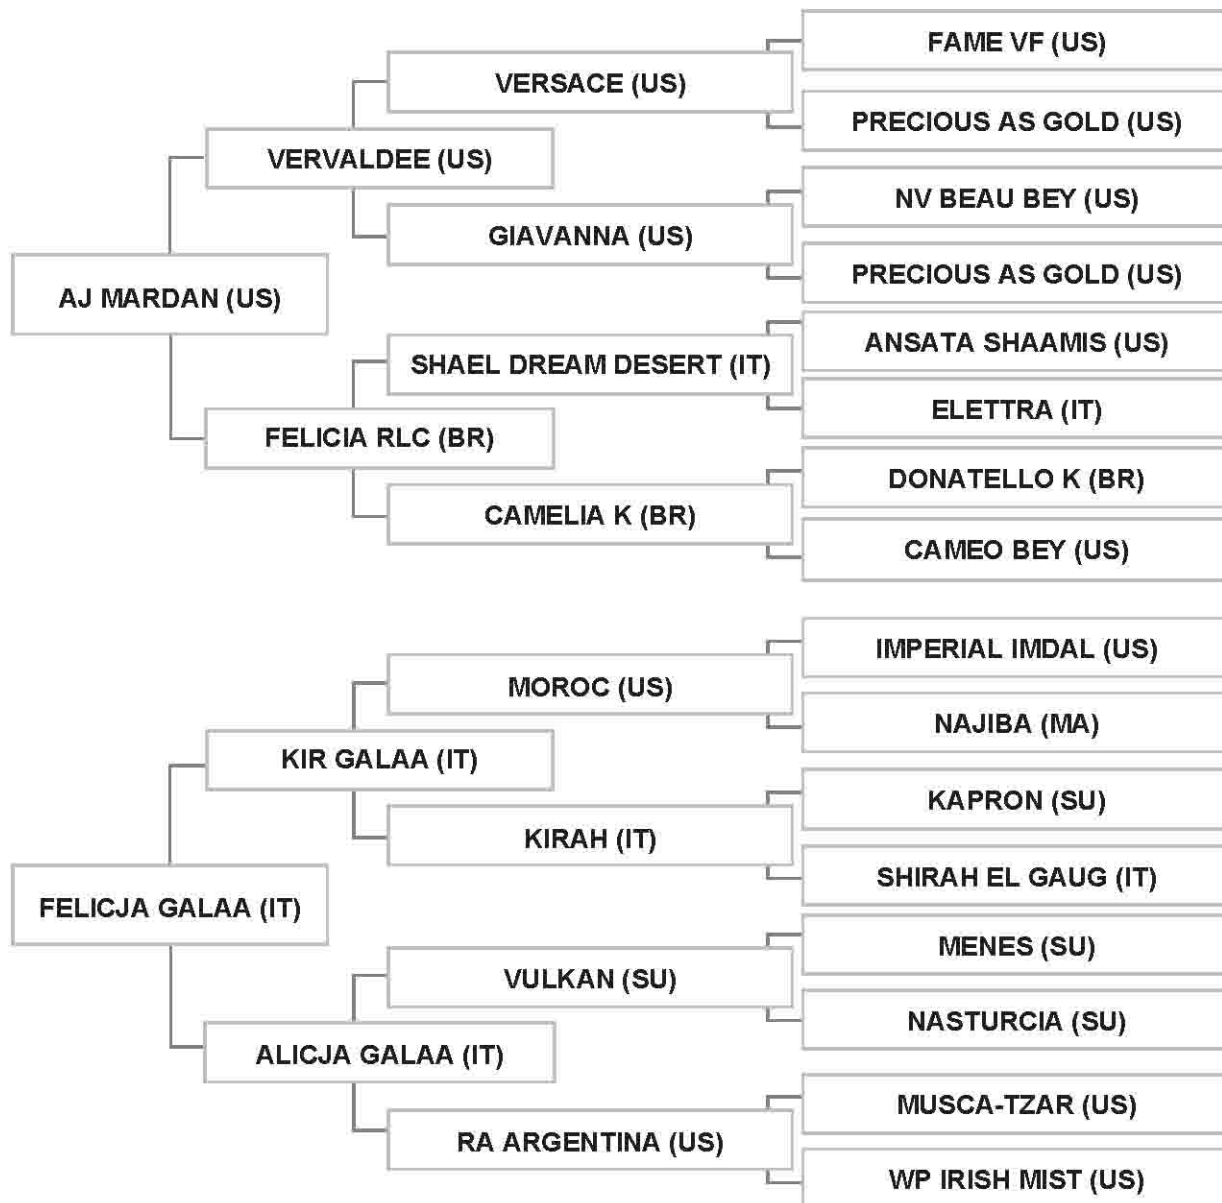

Strain: KEHAILEH MORADI (SAHARA)

Sire: AJ MARDAN (US), chestnut, 2011, AHRA # 654749, GASB Vol. XIII

Dam: FELICJA GALAA (IT), chestnut, 2001, ITSB # 08943, GASB Vol. XI # ITA005089432001

Bred by: Mrs. ELISA GRASSI / GERMANY