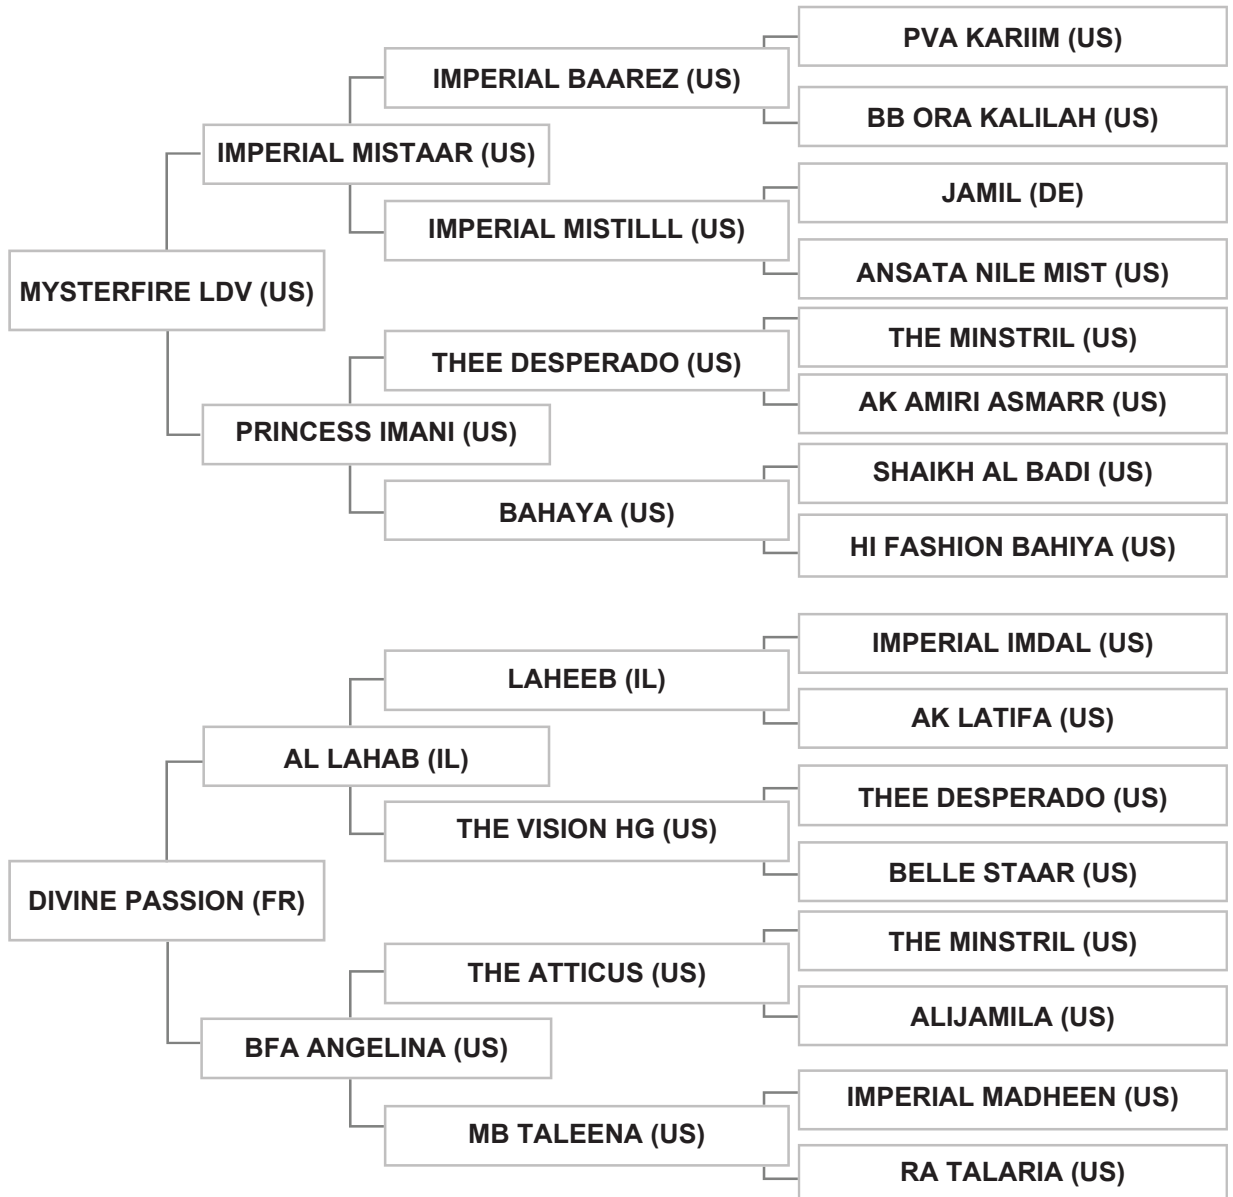

Strain: DAHMEH SHAHWANIEH (EL DAHMA, 1879)

Sire: MYSTERFIRE LDV (US) , bay , 2008, AHRA # 639873, SBFAR Vol. XV

Dam: DIVINE PASSION (FR) , grey , 2008, SBFAR Vol. XV

Bred by: E.A.R.L. SAVAGE PASSION ARABIAN / FRANCE