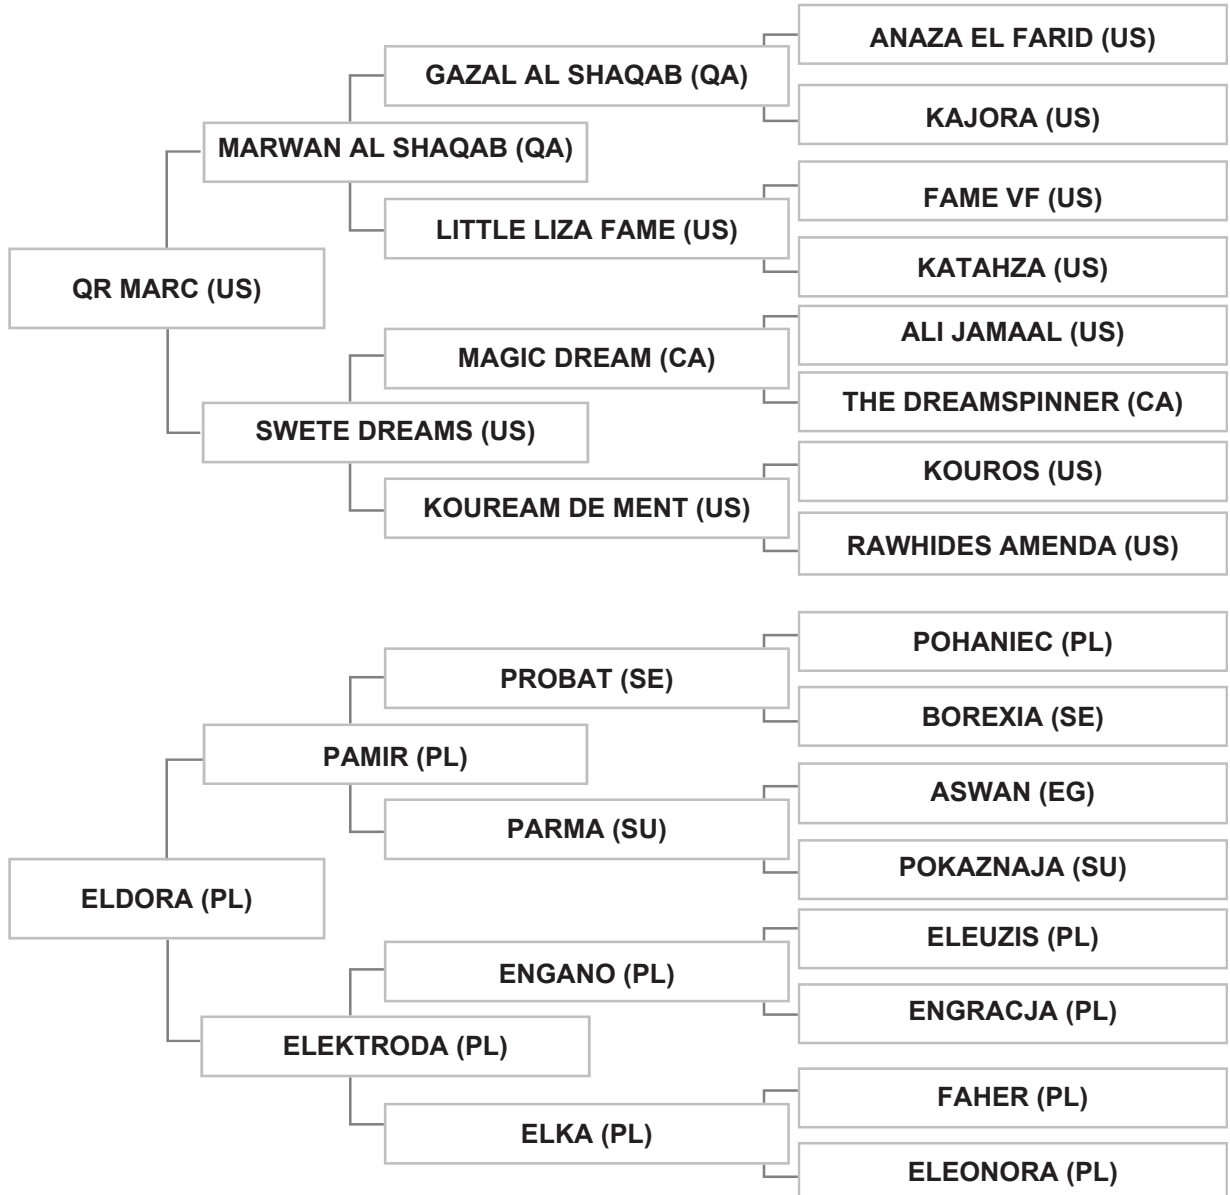

Bred by: Mrs CHRISTINE JAMAR BVBA / BELGIUM

Strain: NOT RECORDED (MILORDKA, 1816)

Sire: PRECIOSO JAMAAL (IT) (imp) , grey , 2013, ITSB # 19065 , LSB Vol. VII # 510

Dam: QAMAR KARINE (LB) , chestnut , 2014 , LSB Vol. VI # 478