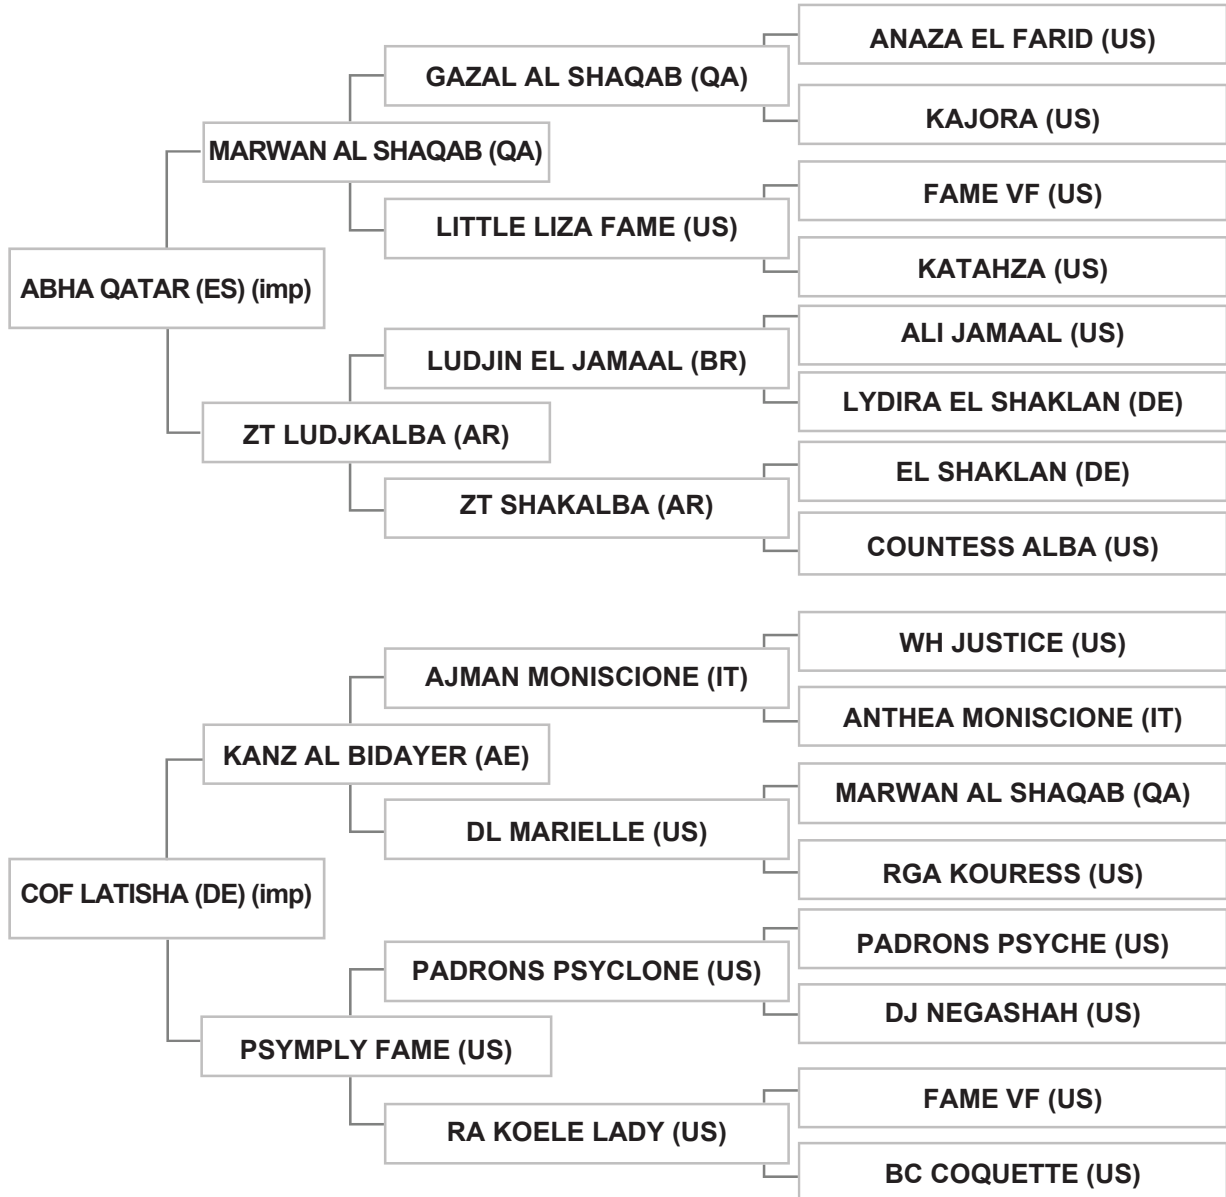

Strain: KEHAILAN AJUZ RAS EL FEDAWI (WILD THYME,1876)

Sire: ABHA QATAR (ES) (imp) , chestnut , 2007, SSB , BAPS # BA-8409 , LSB Vol. VIII # 685

Dam: COF LATISHA (DE) (imp) , bay , 2015 , GASB # DE 408089024815 , LSB Vol. VII # 536

Bred by: Mr. MOHAMAD HOURAIBI / LEBANON - AL NABATIEH