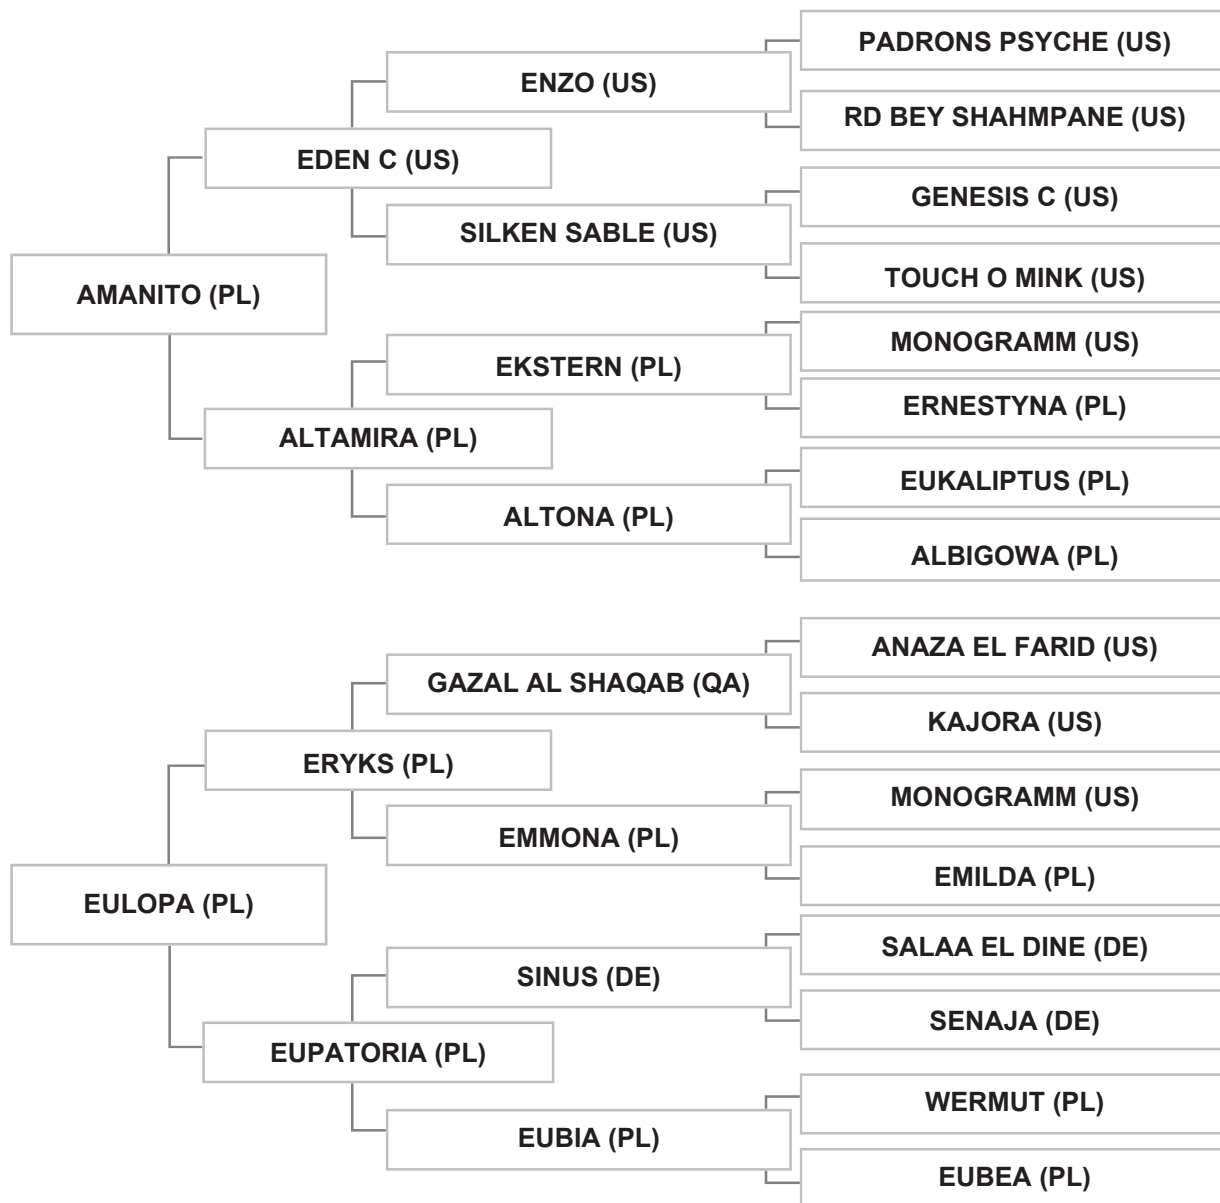

Bred by: S.A.R.L. KALLISTE ARABIANS / FRANCE

Strain: KEHAILEH MORADI (SAHARA, ca. 1840)

Sire: AMANITO (PL) , grey , 2009, PASB Vol. XVI - 3

Dam: EULOPA (PL) , bay , 2011, PASB Vol. XVI - 5

Bred by: Mr. ROMAN ZURAWSKI / POLAND