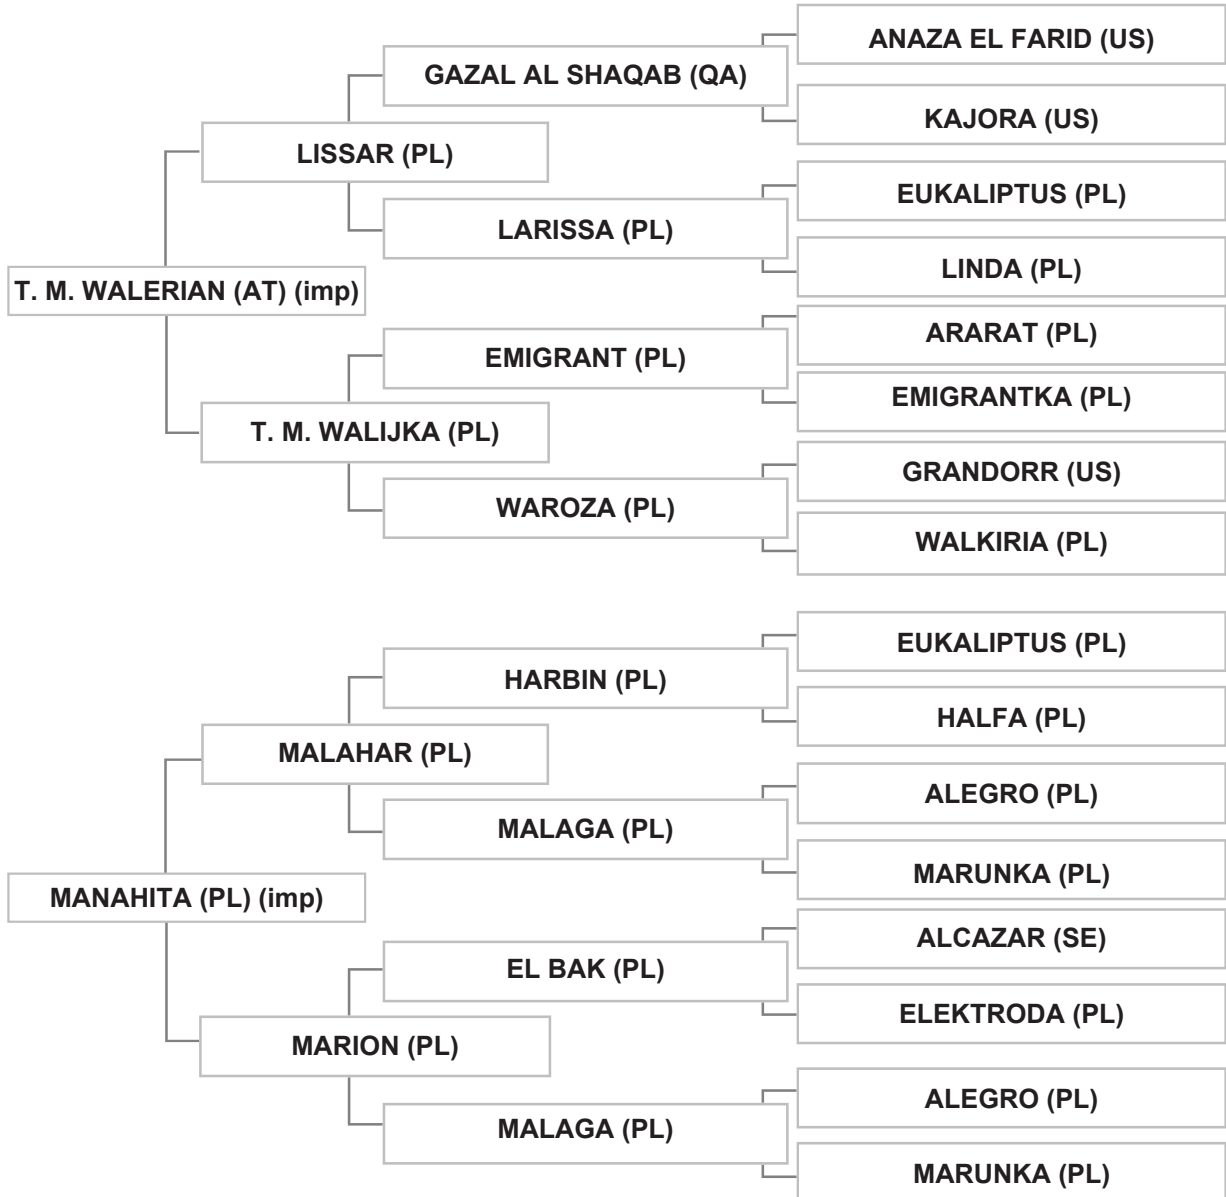

Strain: KEHAILET AJUZ (GAZELLA, ca. 1840)

Sire: T.M. WALERIAN (AT) (imp) , grey , 2009, AAS Vol. IV/09-10 # OE-AV 3949, LSB Vol. VI # 382

Dam: MANAHITA (PL) (imp) , bay , 2013, PASB Vol. XVII -2 , LSB Vol VIII # 707

Bred by: Mr. TAREK ABOU OSMAN / LEBANON - WEST BEKAA - AL MARJ