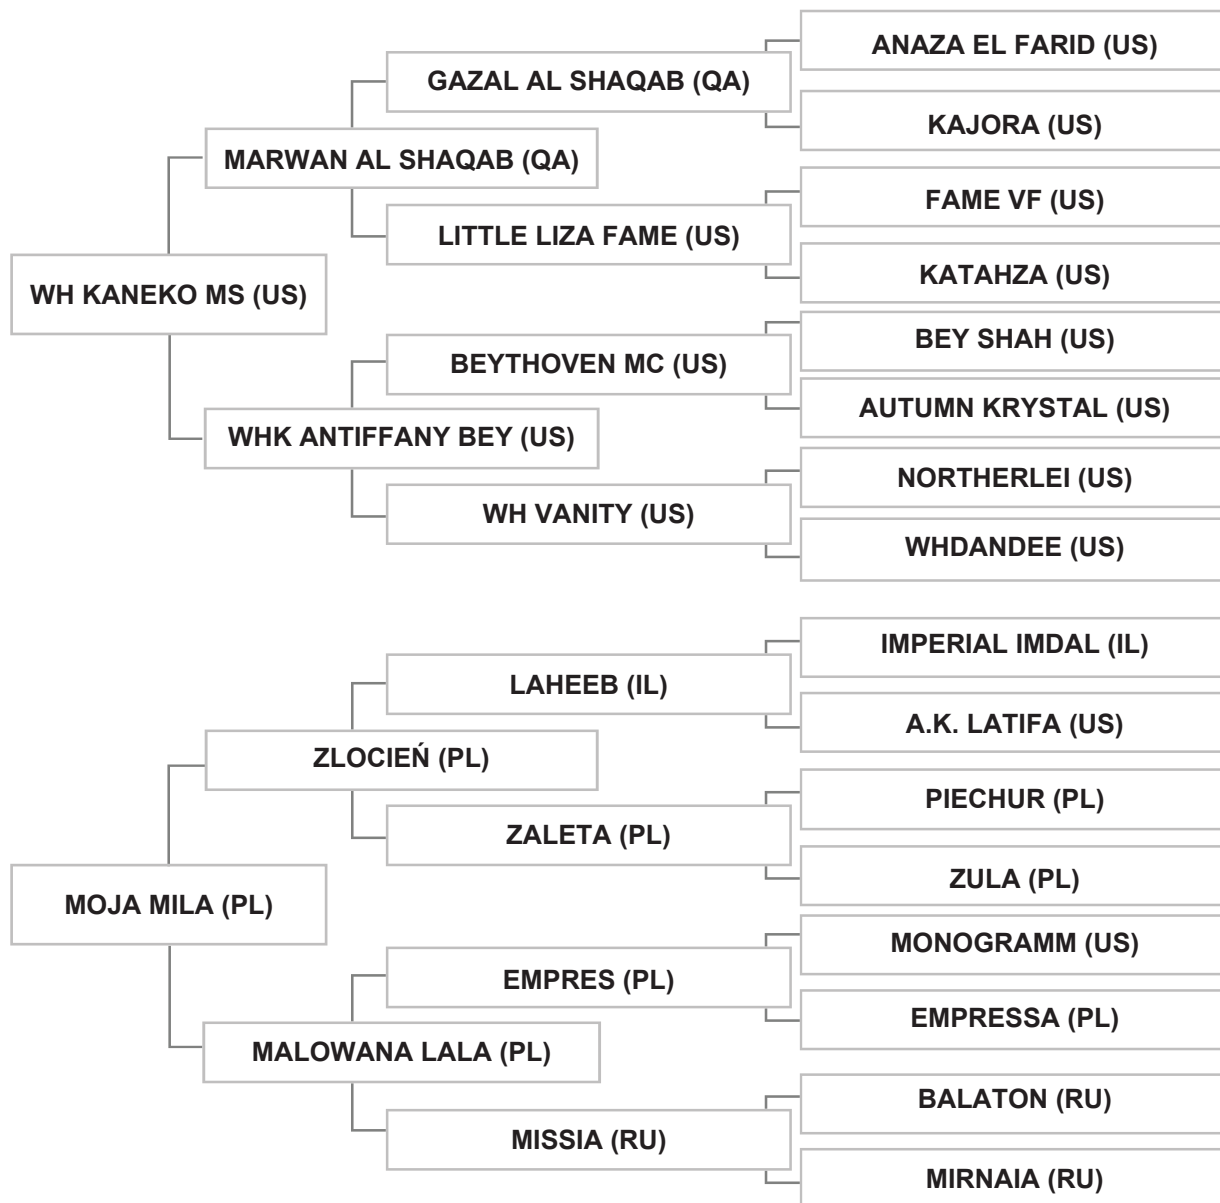

Bred by: ARABIAN OBSESSION GCV / BELGIUM

STRAIN: KEHAILEH MORADI (SAHARA, CA. 1840)

Sire: WH KANEKO MS (US) , bay , 2006, PASB Vol. XVI 5, AHR # 625947

Dam: MOJA MILA (PL) , grey , 2007, PASB Vol. XVI 1

Bred by: Mr. KRZYSZTOF FALBA / POLAND