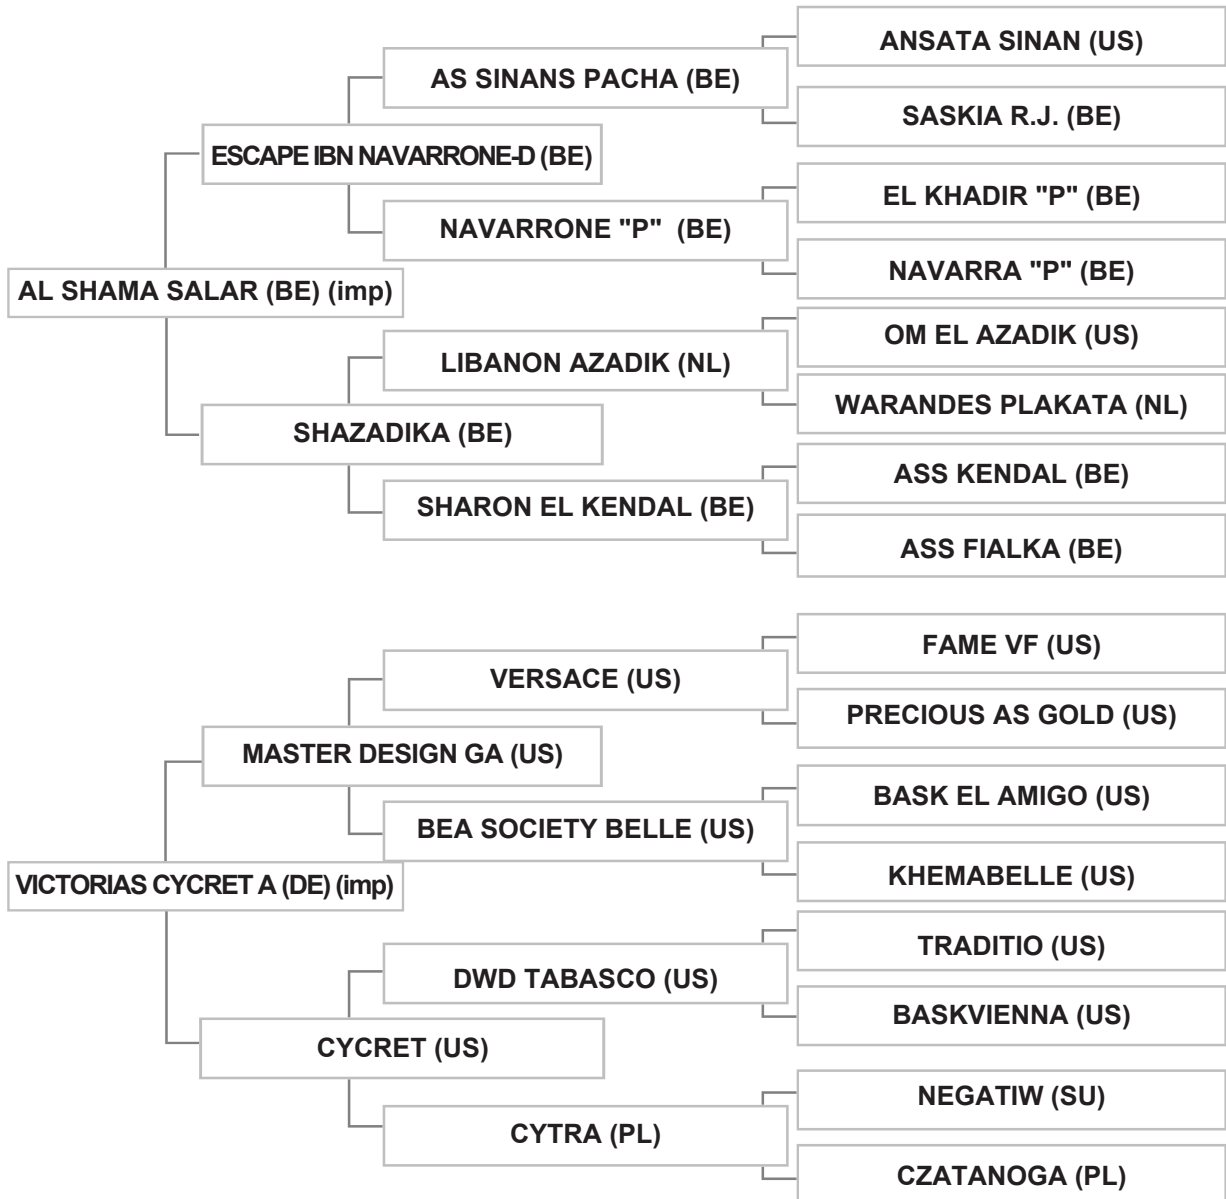

Dam: VICTORIAS CYCRET A (DE) (imp) , grey , 2011 , GASB # DE 408089082011 , LSB Vol. VI # 467

Bred by: Mr. ABDUL RAHMAN SLEIMAN / LEBANON - AL KOURA

Strain: NOT RECORDED (UKRAINKA, ca. 1815)

Sire: TF COLOURS (IT) (imp) , bay , 2008, ITSB Vol. XI # 13294 , SAUDI # 28908 , LSB Vol. VIII # 646