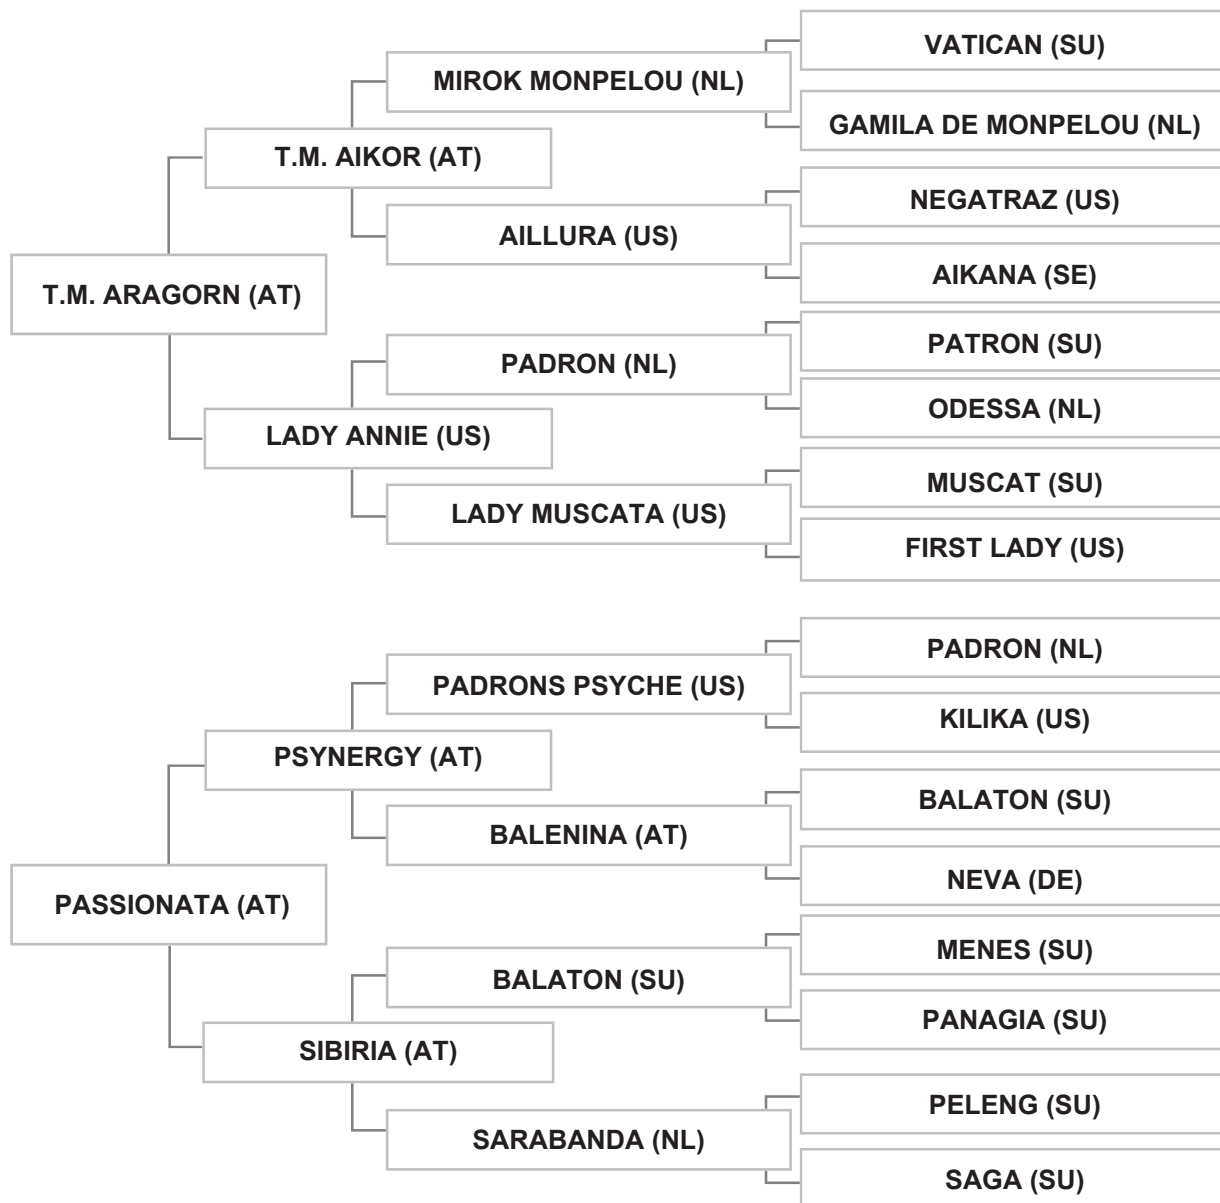

Bred by: Mrs. GABRIELE HAMMERER - TA MERIJ ARABIANS / AUSTRIA

Strain: NOT RECORDED (MILORDKA,1816)

Sire: PRECIOSO JAMAAL (IT) (imp) , grey , 2013, ITSB # 19065, LSB Vol. VII # 510

Dam: TANIA (LB) , bay , 2014 , LSB Vol. VI # 418