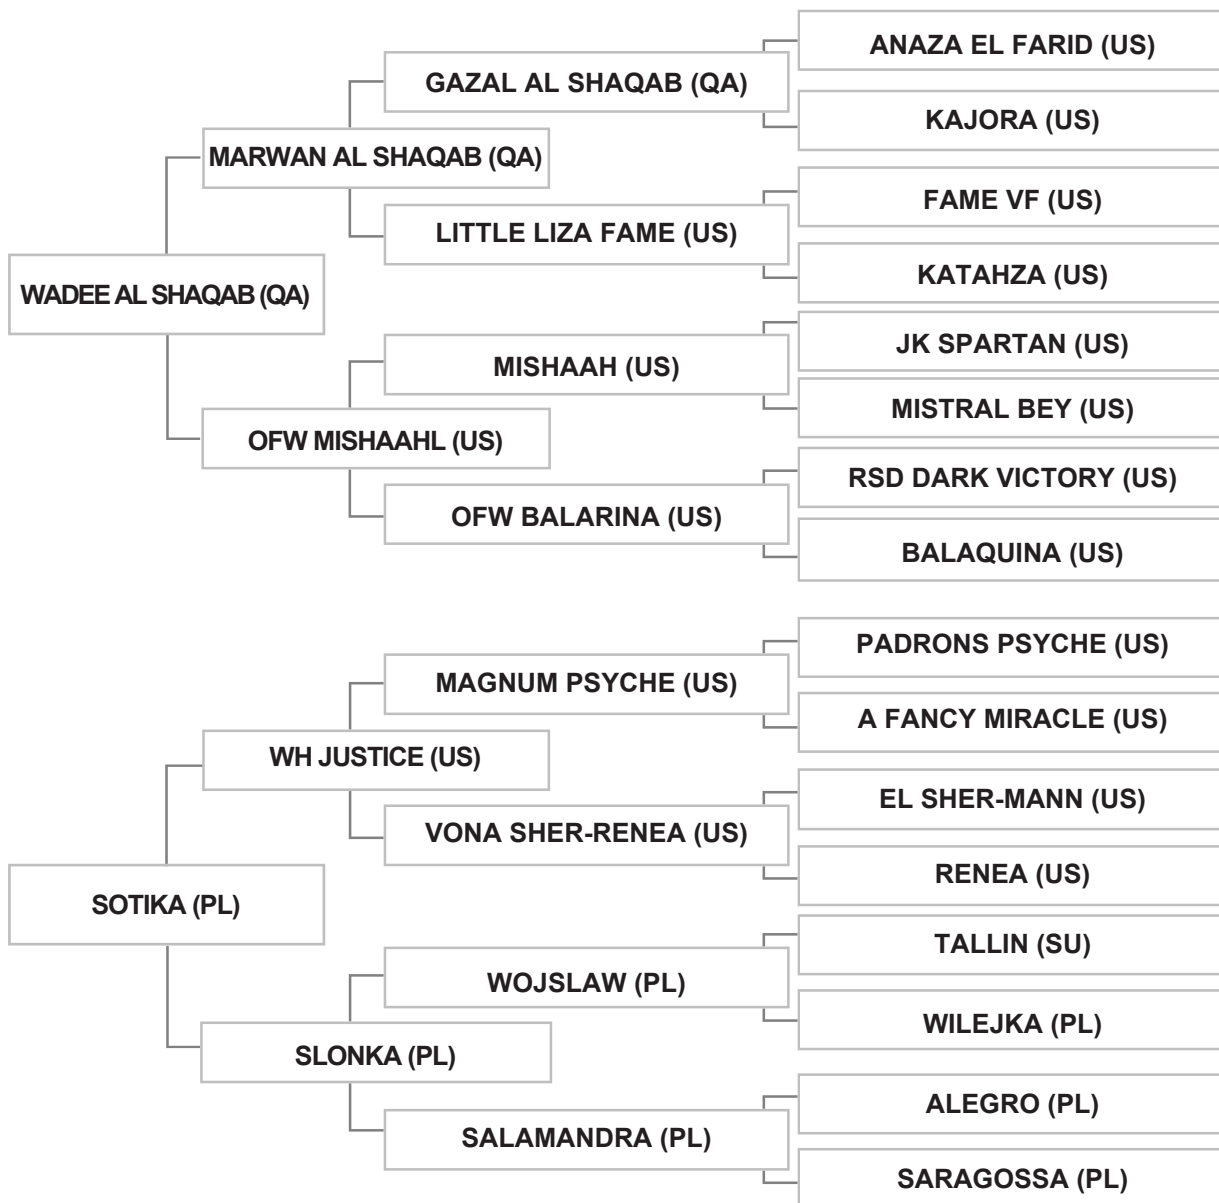

Strain: KEHAILEH DAJANIEH (MLECHA)

Sire: WADEE AL SHAQAB (QA) , bay , 2010, QASB # QAT001000005264

Dam: SOTIKA (PL) , bay , 2006 , PASB # 4273 , GASB Vol. XII # POL060000004273

Bred by: Mrs. HANNELORE BOURDEAUX - BOURHANI ARABIANS / GERMANY