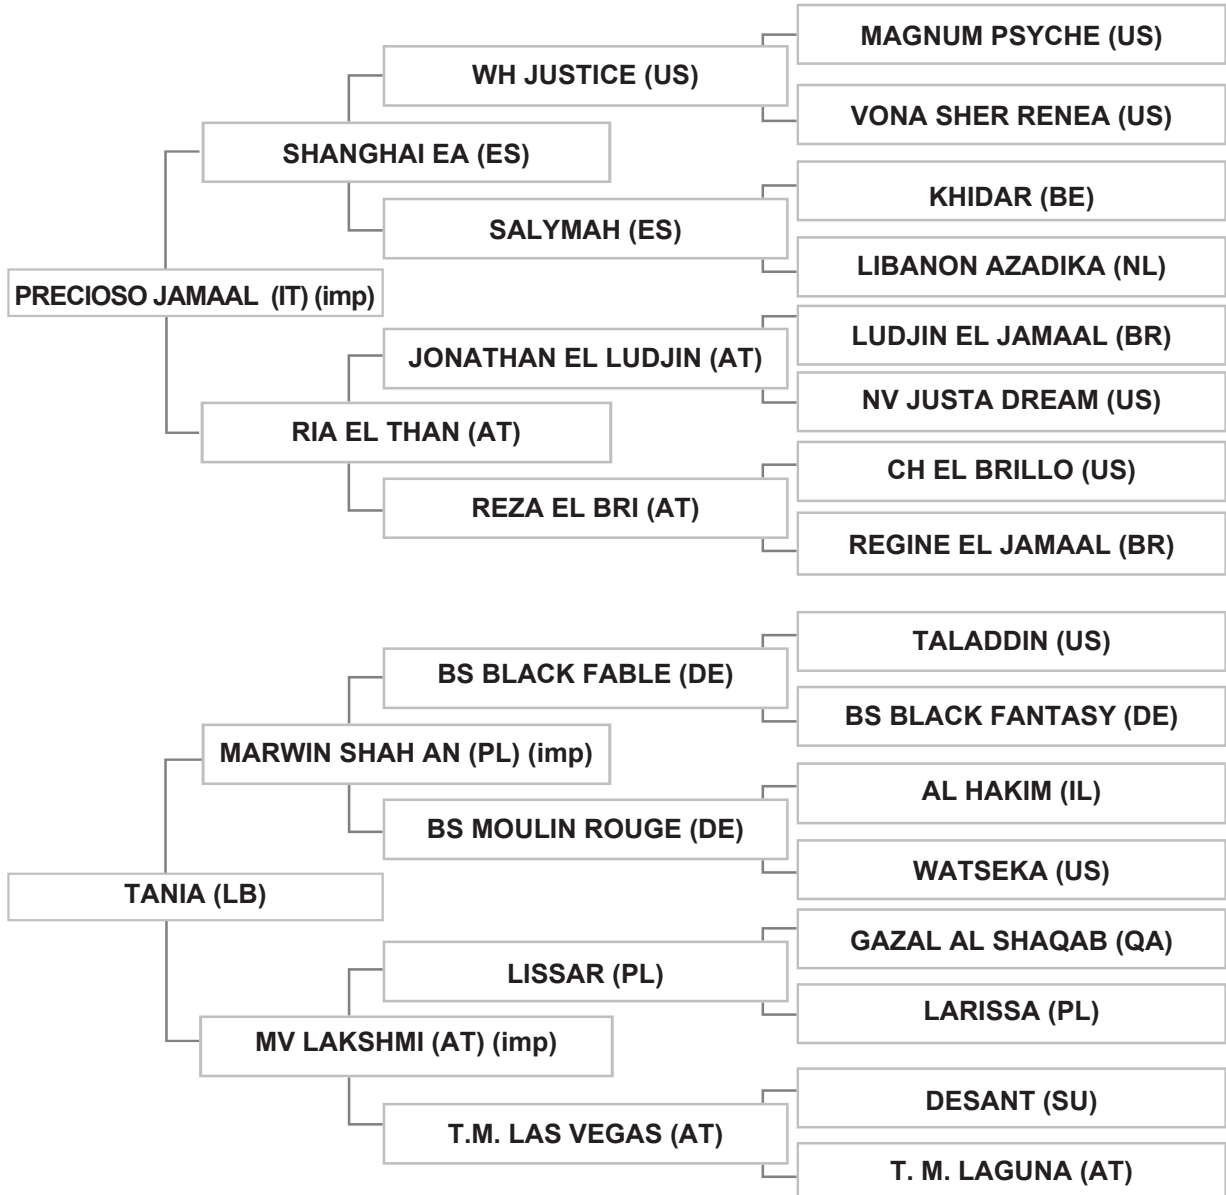

Strain: NOT RECORDED (MILORDKA,1816)

Sire: PRECIOSO JAMAAL (IT) (imp) , grey , 2013, ITSB # 19065, LSB Vol. VII # 510

Dam: TANIA (LB) , bay , 2014 , LSB Vol. VI # 418

Bred by: Mr. MOHAMAD IBRAHIM AL BAZZAL / LEBANON - AL BAZZALIEH