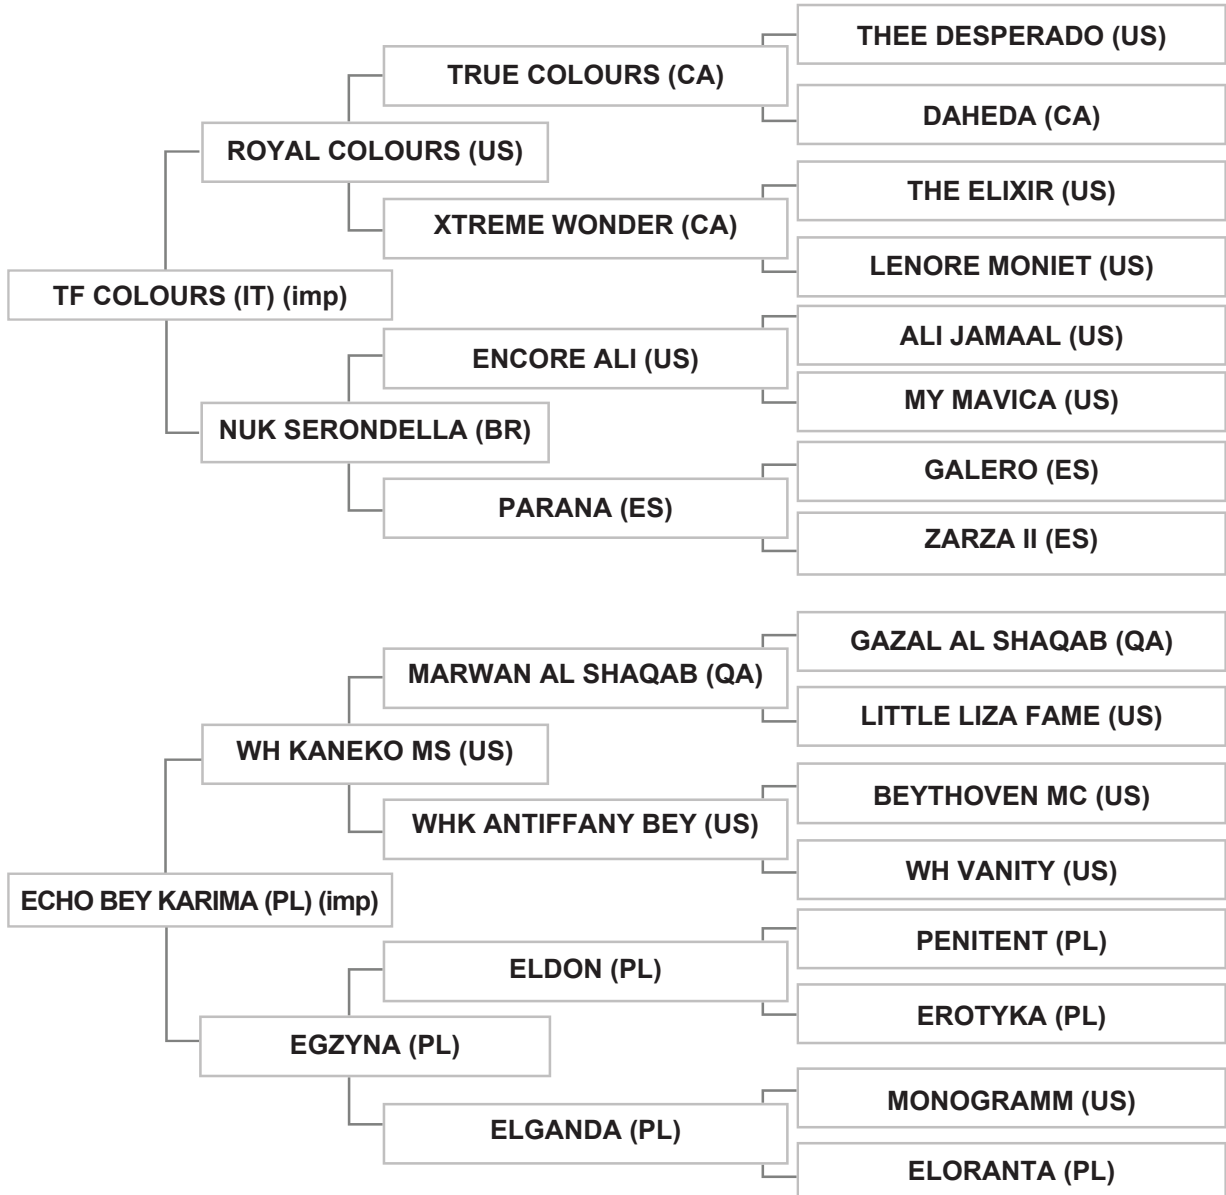

Strain: NOT RECORDED (MILORDKA, 1816)

Sire: TF COLOURS (IT) (imp) , bay , 2008, ITSB Vol. XI # 13294 , SAUDI # 28908, LSB Vol. VIII # 646

Dam: ECHO BEY KARIMA (PL) (imp) , bay , 2013 , PASB Vol. XVII-2 , LSB Vol. VII # 614

Bred by: Mr. TAREK ABOU OSMAN / LEBANON - WEST BEKAA - AL MARJ