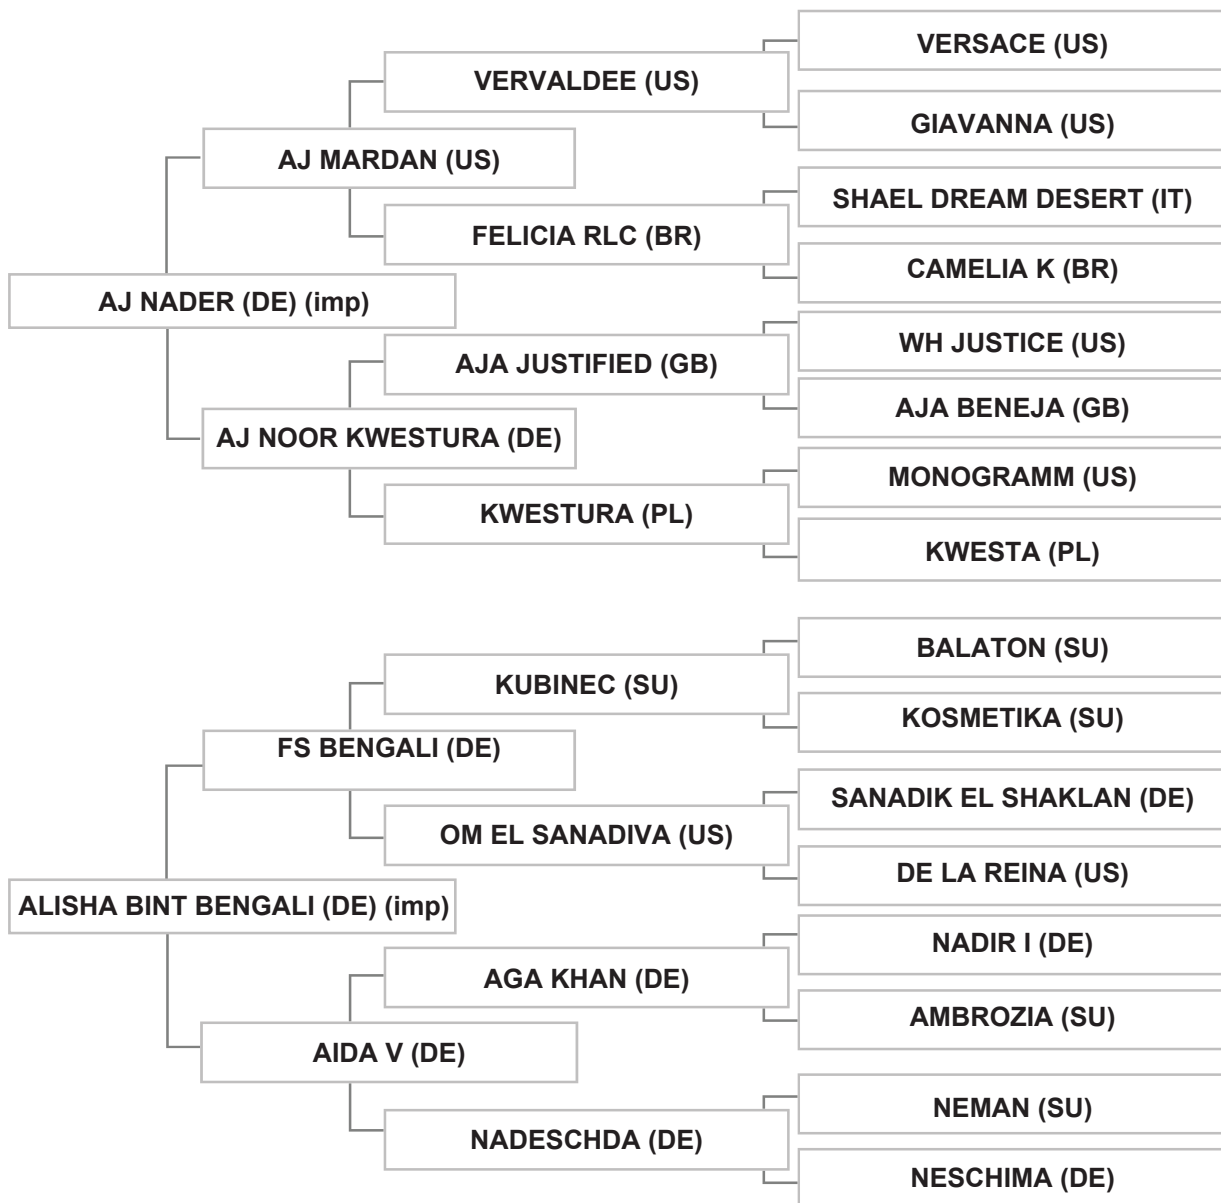

Strain: KEHAILEH MORADI (SAHARA, ca. 1840)

Sire: AJ NADER (DE) (imp) , chestnut , 2015, GASB, # DE 408089083715, LSB Vol. VI # 463

Dam: ALISHA BINT BENGALI (DE) (imp) , bay , 2006 , GASB Vol. X # DE 408082091806, LSB Vol. VI # 465

Bred by: Mr. DANNY GHOSN DG ARABIANS / LEBANON - A'LEY