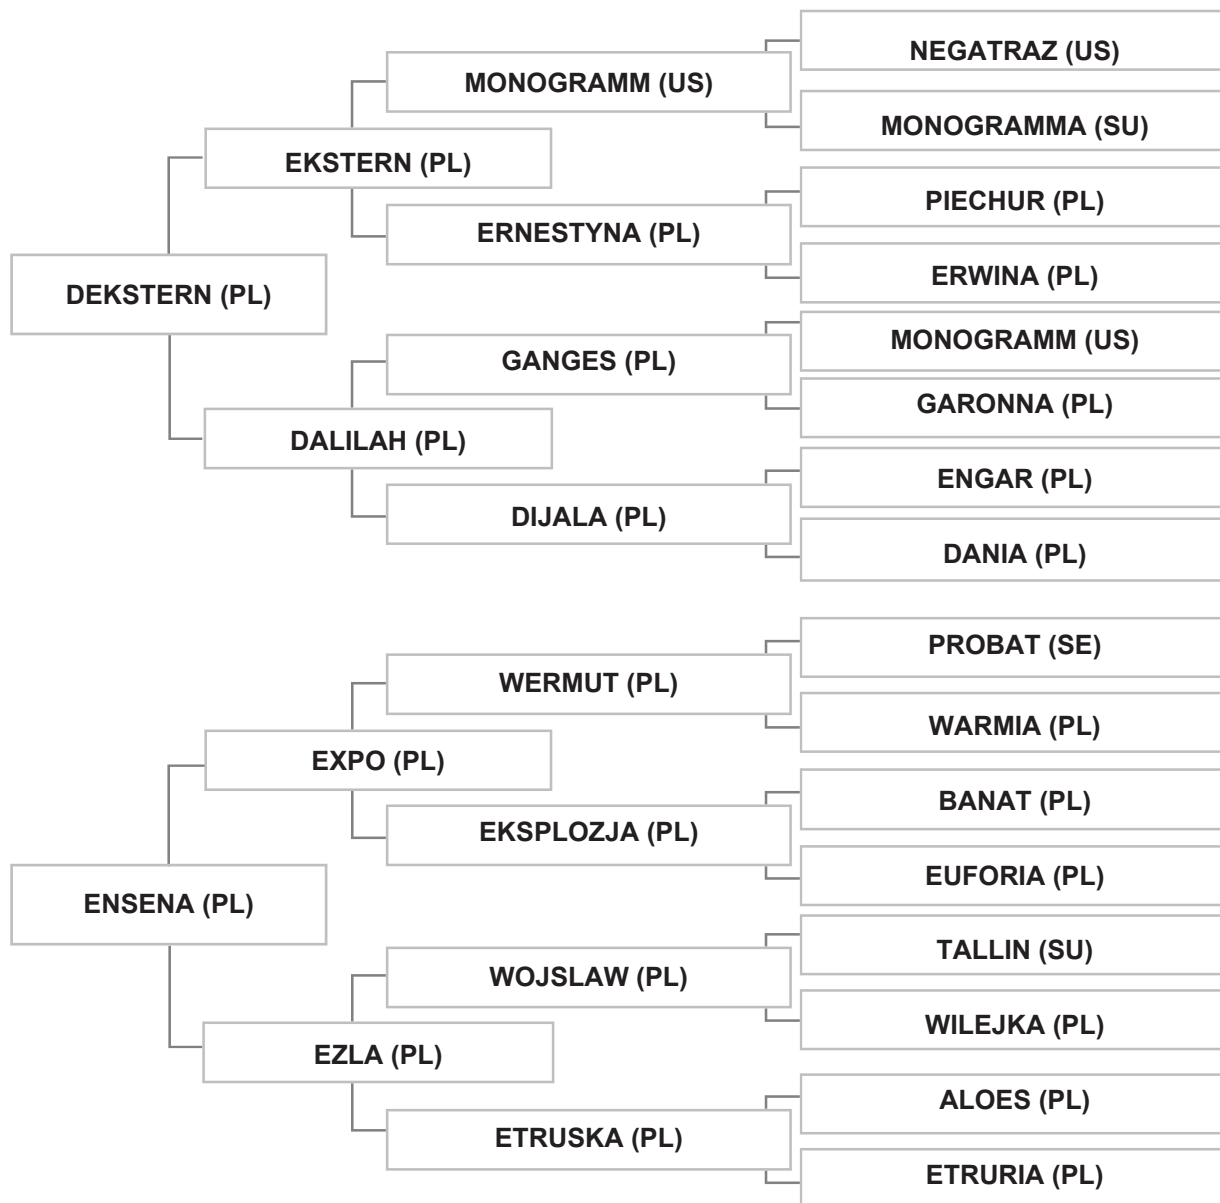

STRAIN: NOT RECORDED (WOLOSZKA, CA. 1810)

Sire: DEKSTERN (PL) , grey , 2006, PASB Vol. XV-5

Dam: ENSENA (PL) , bay , 1998 , PASB Vol. XIV-2,p.38

Bred by: PETRONIUSZ FREJLICH / POLAND