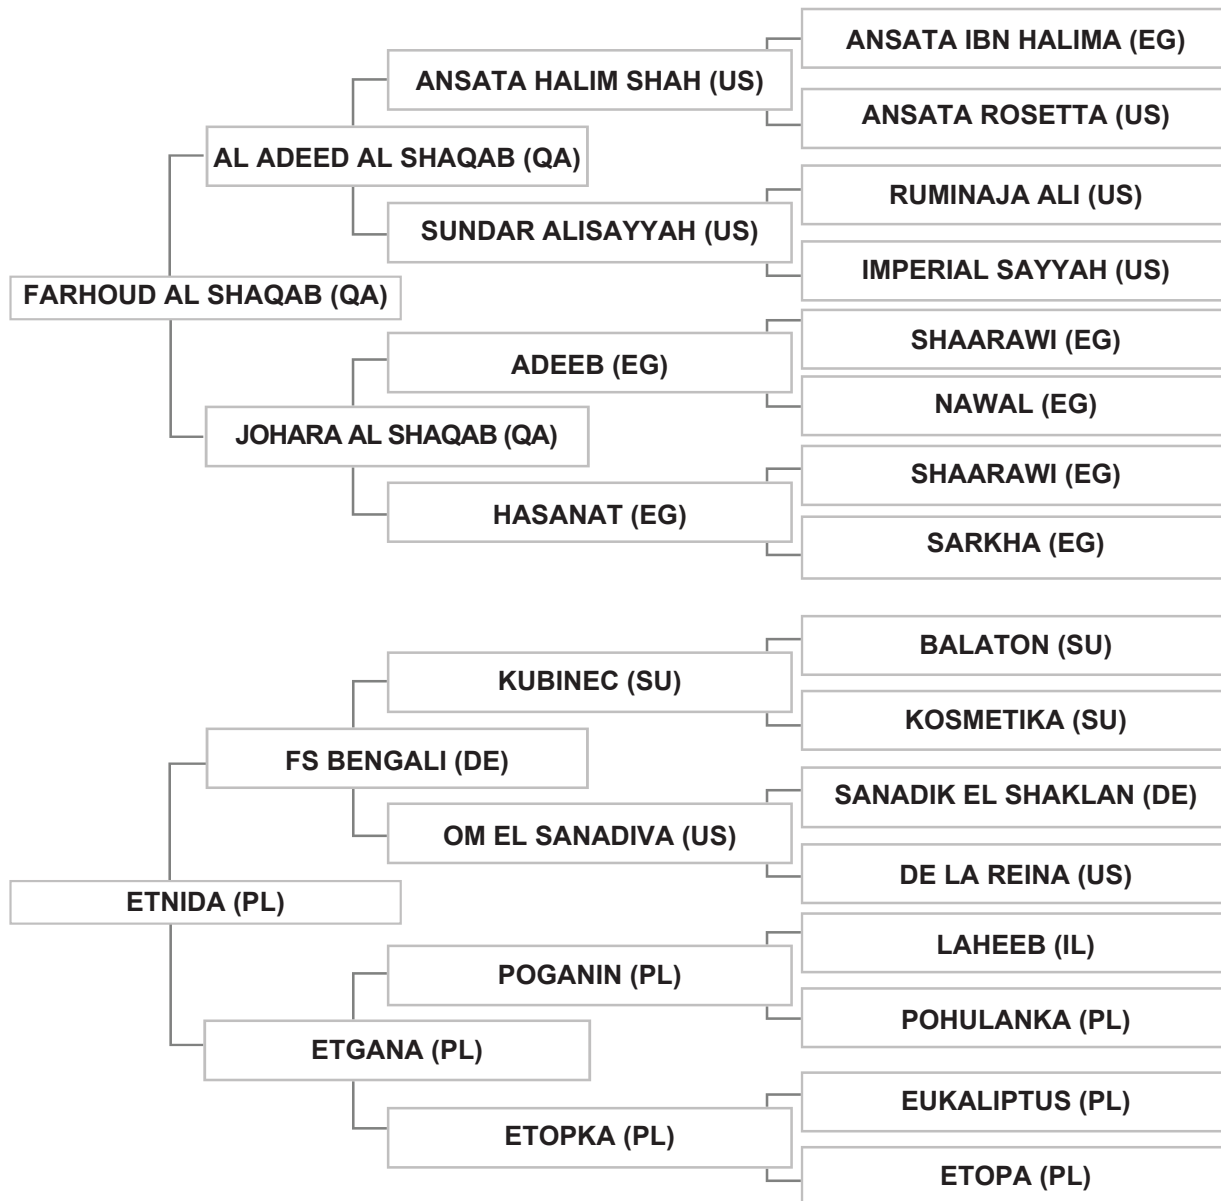

Strain: NOT RECORDED (MILORDKA, 1816)

Sire: FARHOUD AL SHAQAB (QA) , grey , 2008, QASB Vol. 6 # 3823 , AHR # 647591

Dam: ETNIDA (PL) , grey , 2010 PASB Vol. XVI-4

Bred by: Mrs. KATARZYNA DOLINSKA - WITKOWSKA / POLAND