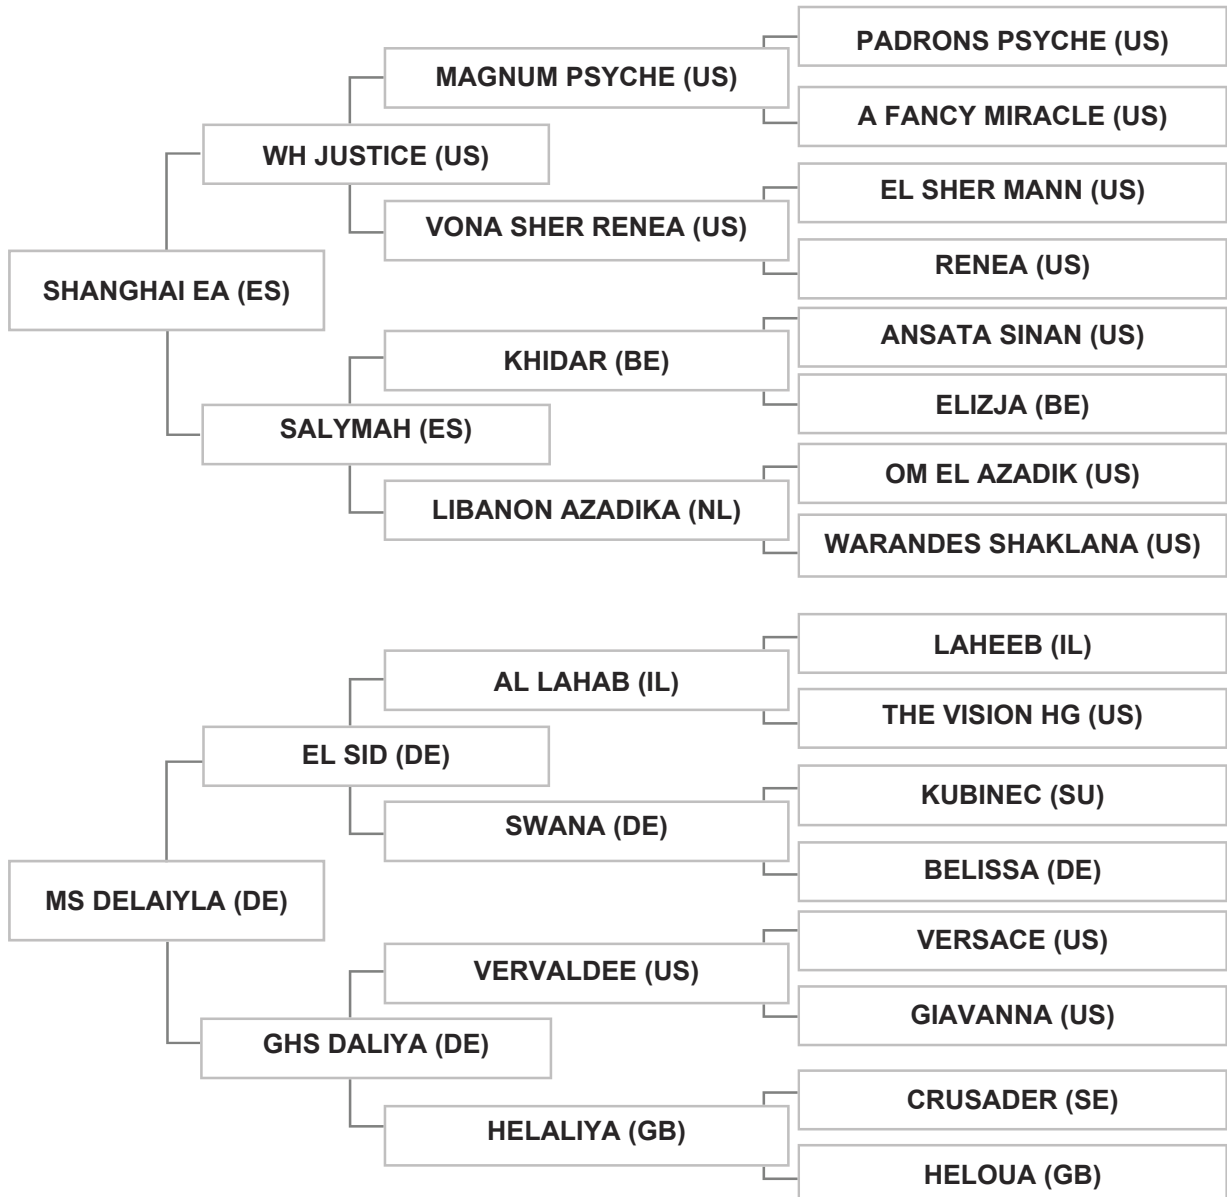

Strain: NOT RECORDED (VERANA, 1934)

Sire: SHANGHAI EA (ES) , grey , 2008, SSB # 190201004700161

Dam: MS DELAIYLA (DE) , grey , 2012 , GASB # DE 408089062512, ITSB Vol. XVI # 20937

Bred by: SHAZIN SOCIETA AGRICOLA A.R.L. / ITALY