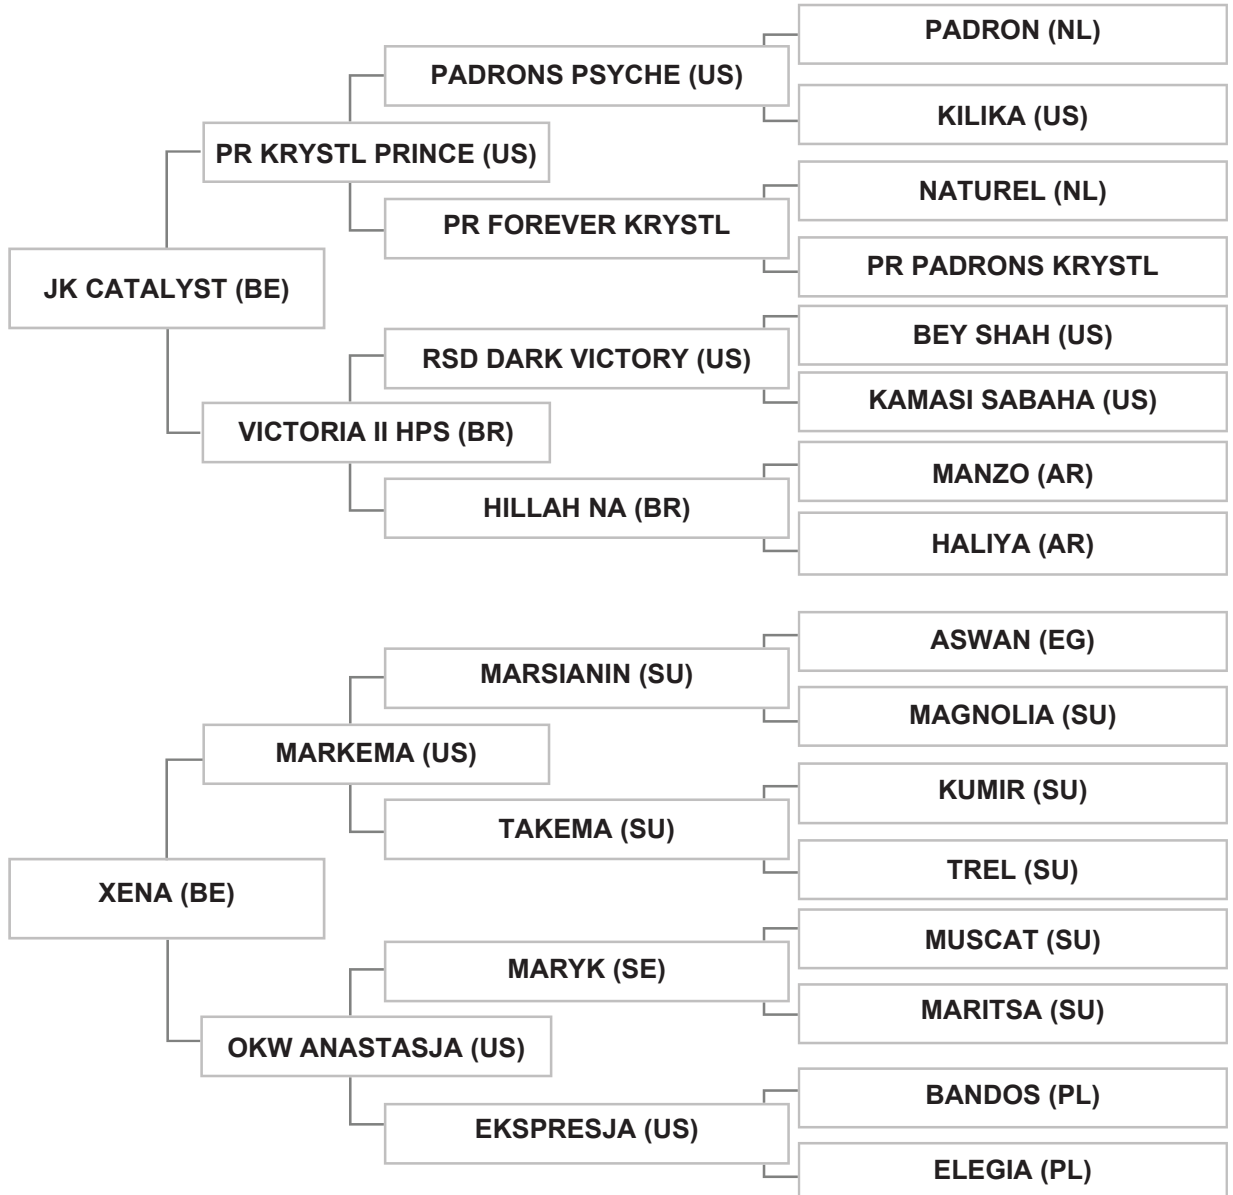

Strain: NOT RECORDED (MILORDKA, ca 1840)

Sire: JK CATALYST (BE) , bay , 1998, BAPS # BA-4404

Dam: XENA (BE) , bay , 1998 , BAPS # BA-4041

Bred by: Mrs. BEVERLY IBRAHIM - MURILLO / BELGIUM