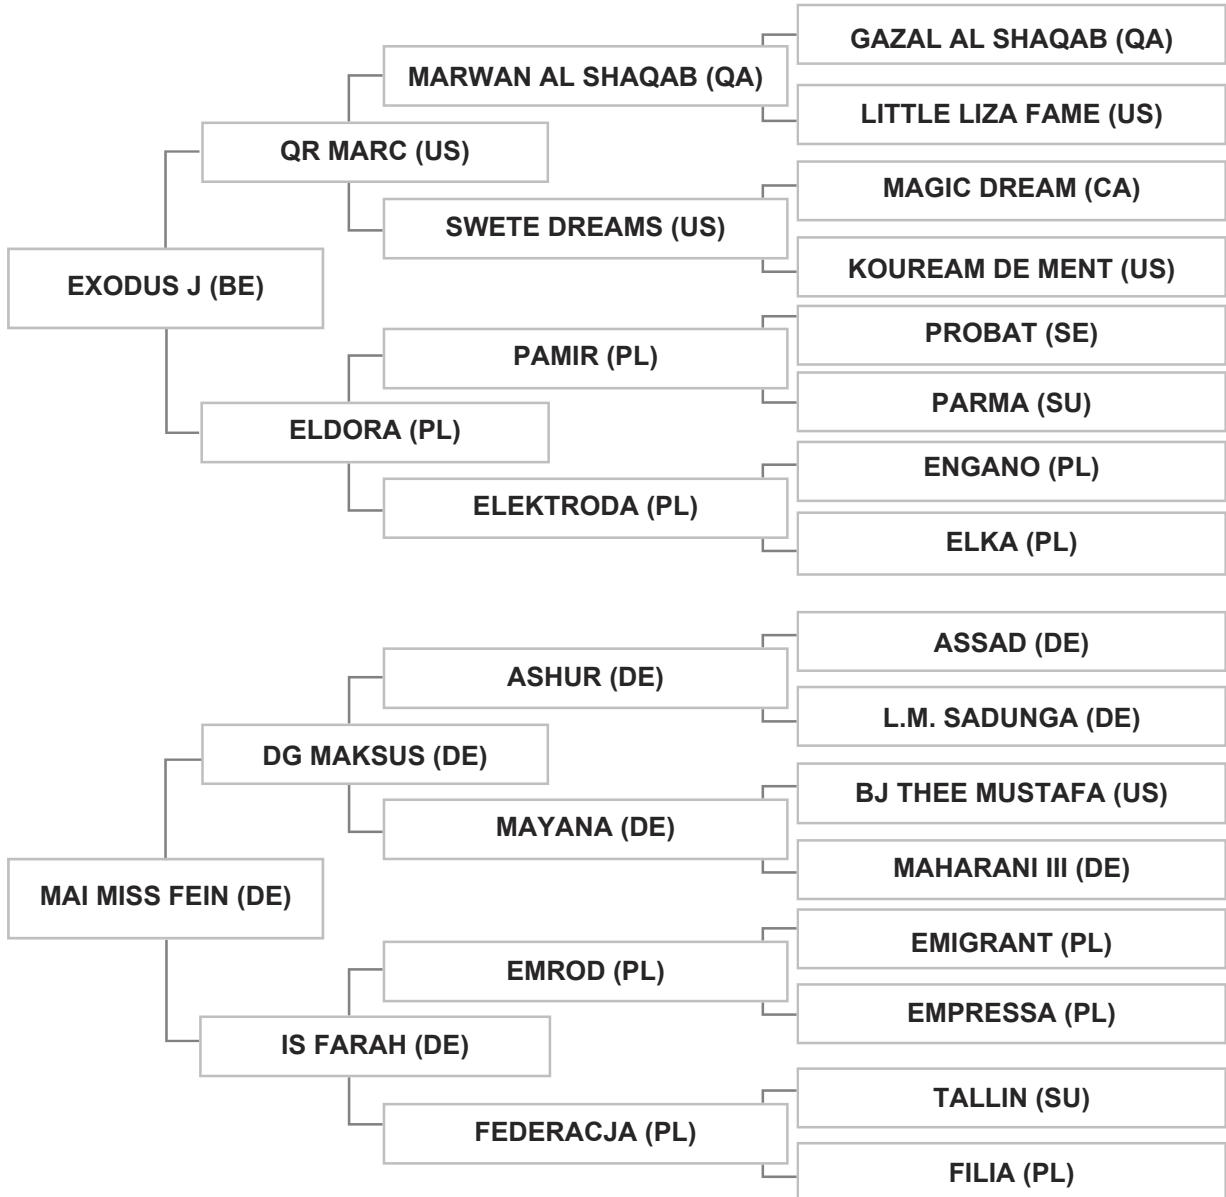

Bred by: Mr. ANDREJ MERTIN / GERMANY

Strain: OBAYYAN (OBAYYA (AKKAR))

Sire: PRECIOSO JAMAAL (IT) (imp) , grey , 2013, ITSB # 19065 , LSB Vol. VII # 510

Dam: OUCHAYRAT (LB) , bay , 1995 , LSB Vol. II # 090