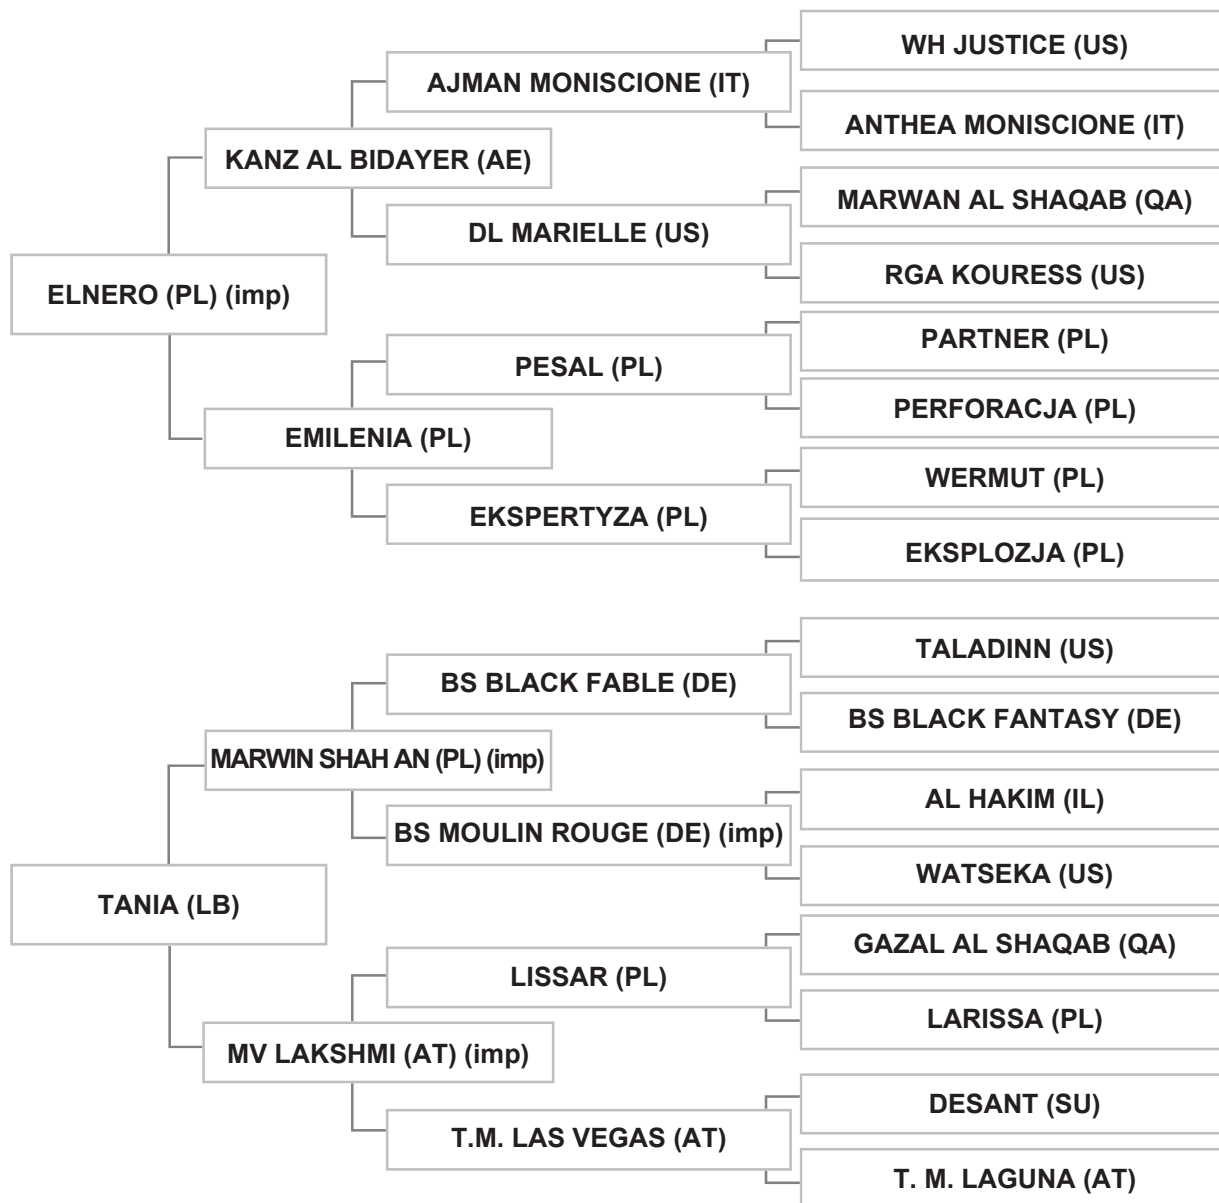

Strain: NOT RECORDED (MILORDKA,1816)

Sire: ELNERO (PL) (imp) , bay , 2014 PASB Vol. XVII-3 , LSB Vol. VII # 516

Dam: TANIA (LB) , bay , 2014 , LSB Vol. VI # 418

Bred by: Mr. MOHAMAD IBRAHIM AL BAZZAL / LEBANON - AL BAZZALIEH