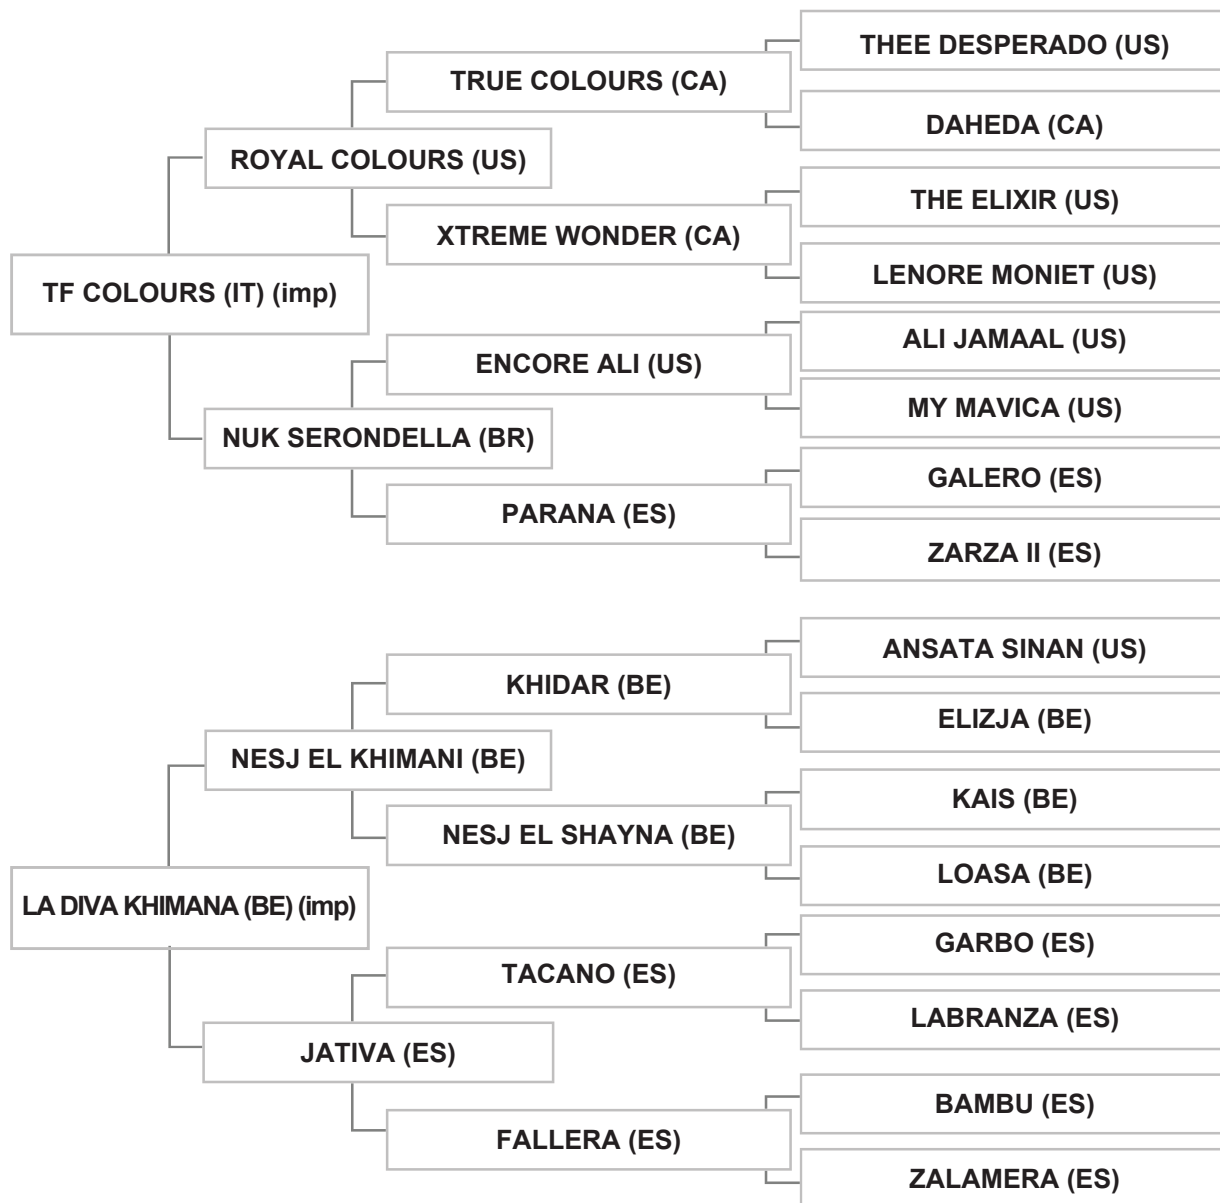

Strain: NOT RECORDED (ARABKA DE POMPADOUR)

Sire: TF COLOURS (IT) (imp) , bay , 2008, ITSB Vol. XI # 13294 , SAUDI # 28908 , LSB Vol. VIII # 646
Dam: LA DIVA KHIMANA (BE) (imp) , grey , 2009, BAPS # BA-7690 , PASB Vol. XVIII-1

Bred by: Mr. HAMIE NADRA HAMIE - AL HAMIE STUD / LEBANON - CHMISTAR