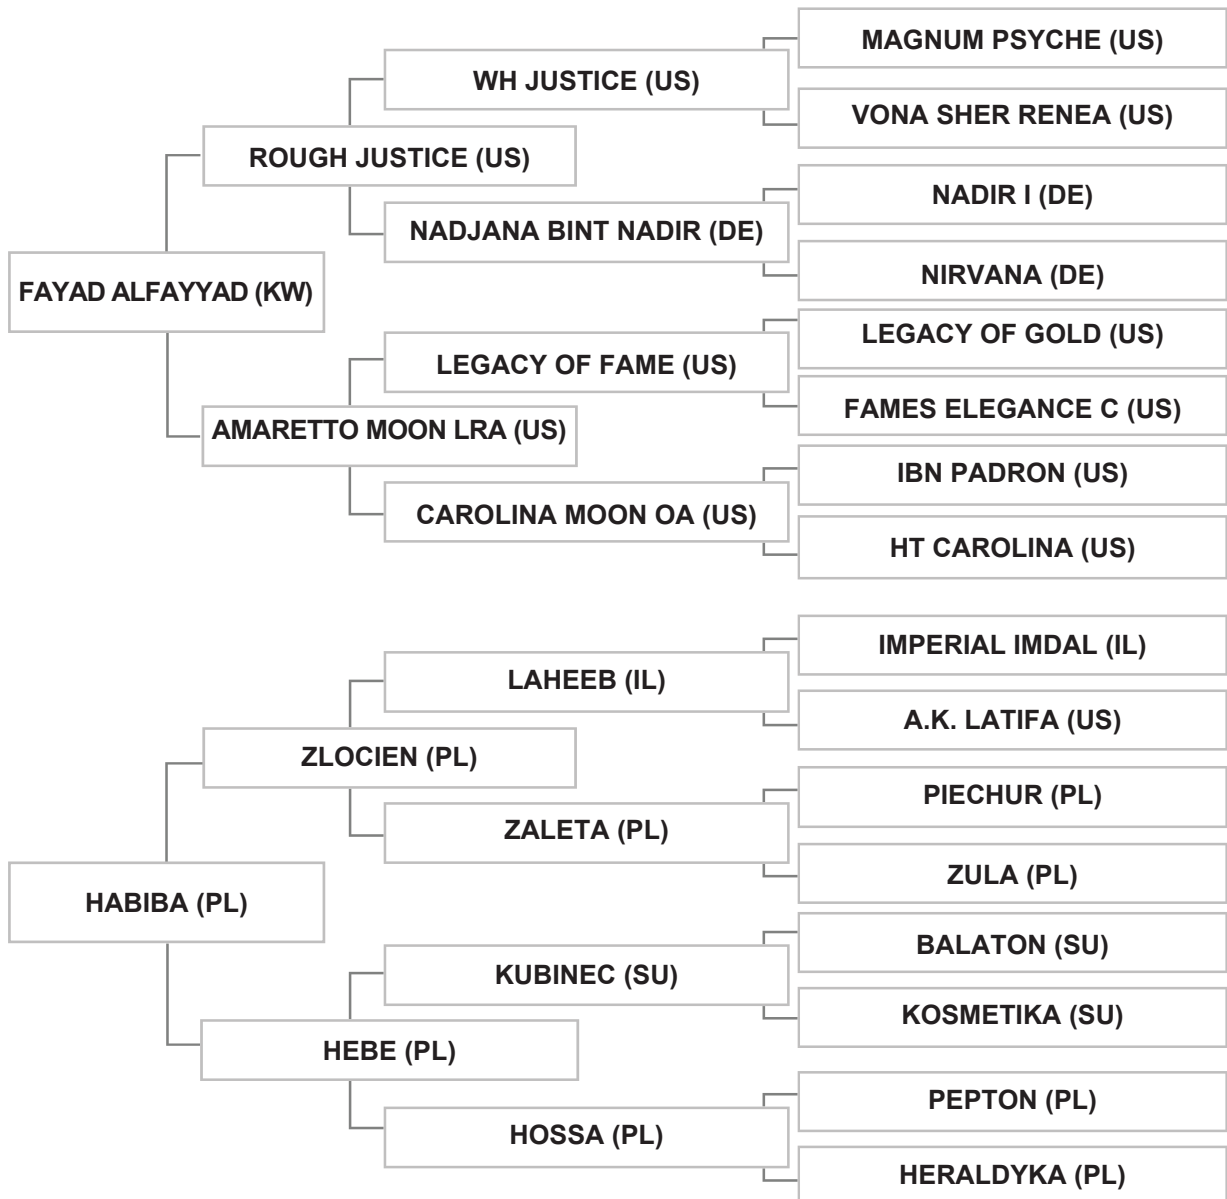

STRAIN: KEHAILEH DAJANIEH (MLECHA, CA. 1840)

Sire: FAYAD ALFAYYAD (KW) , grey , 2011, KSB Vol. 7 # 02910, PASB Vol. XVII

Dam: HABIBA (PL) , grey , 2007, PASB Vol. XVI-1

Bred by: WIEZA BABEL SP. Z.O.O. / POLAND