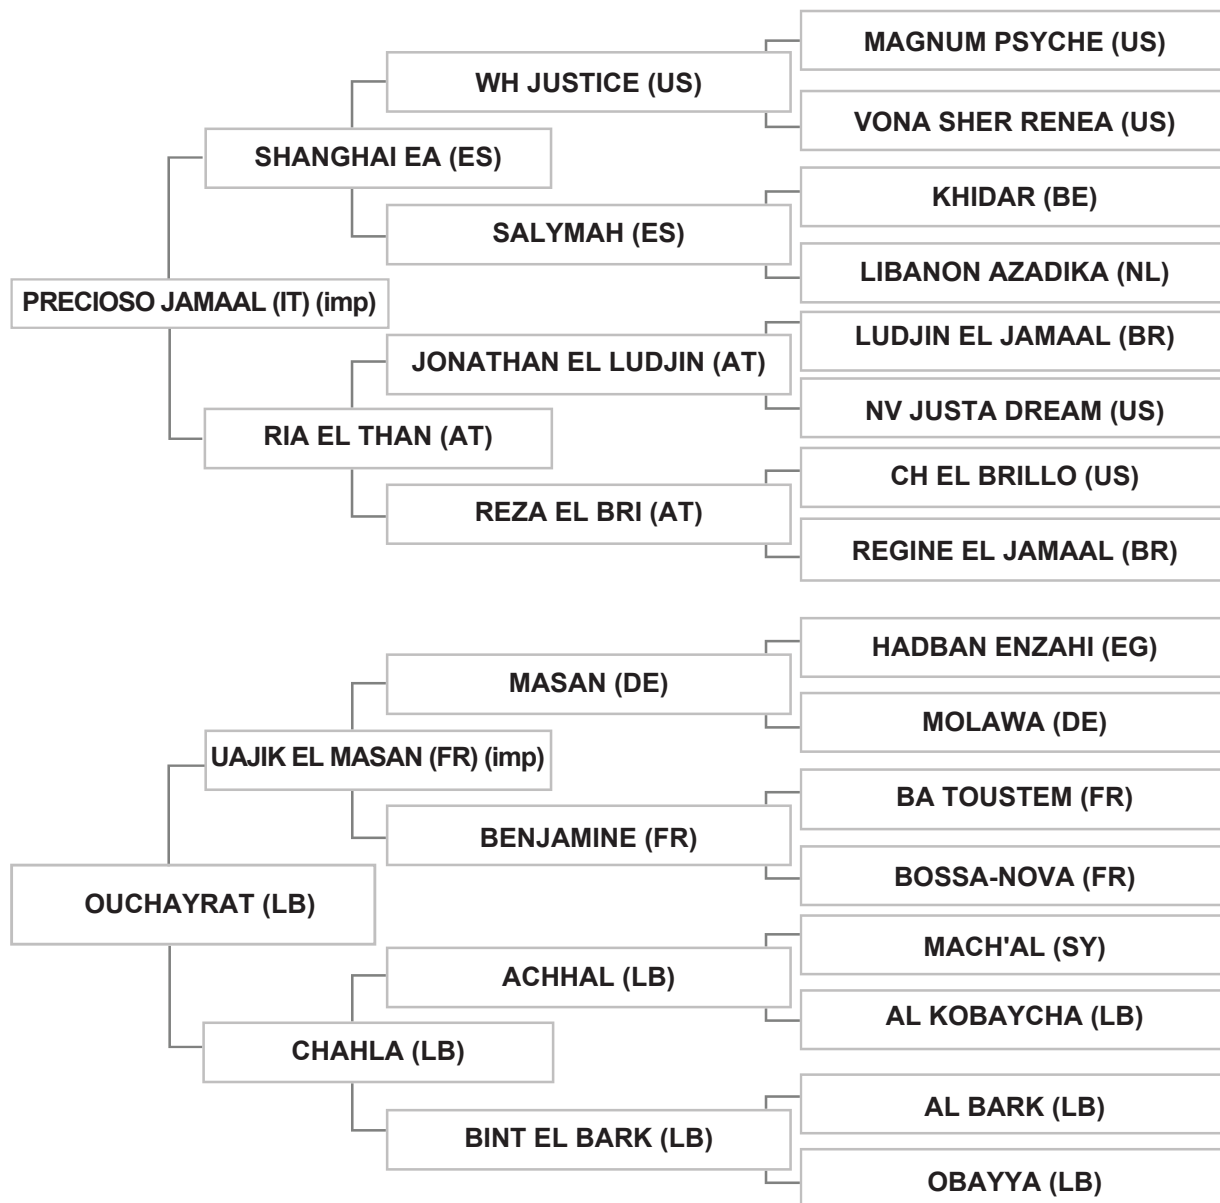

Strain: OBAYYAN (OBAYYA (AKKAR))

Sire: PRECIOSO JAMAAL (IT) (imp) , grey , 2013, ITSB # 19065 , LSB Vol. VII # 510

Dam: OUCHAYRAT (LB) , bay , 1995 , LSB Vol. II # 090

Bred by: Mr. FIRAS EL CHIMALI / LEBANON - BA'ALBACK