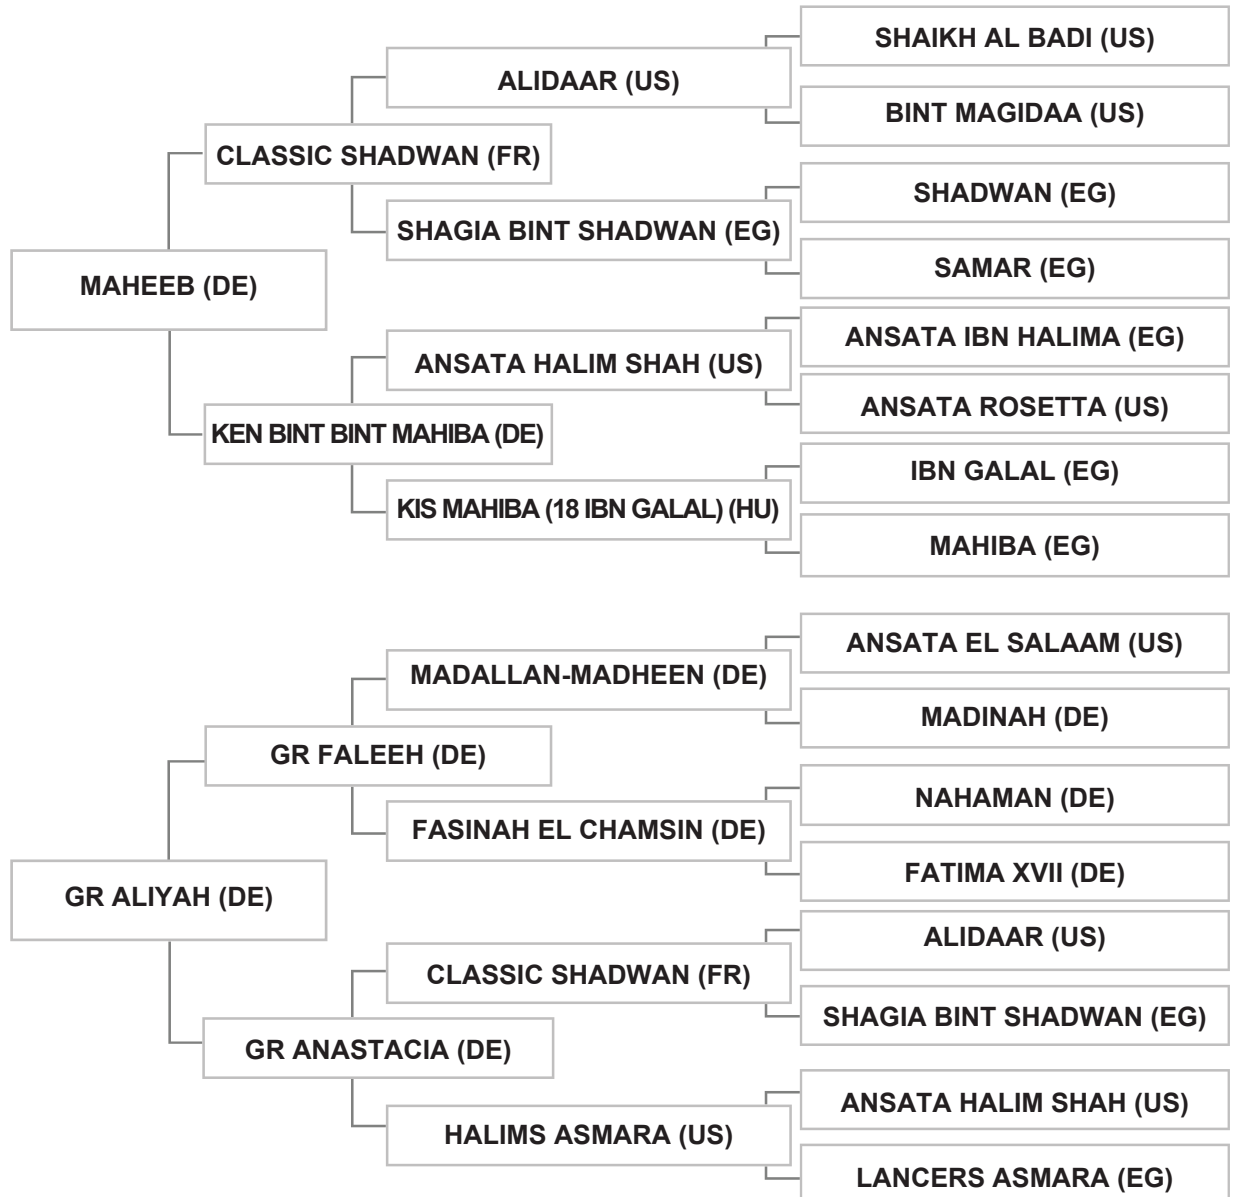

STRAIN: KEHAILEH RODANIEH (RODANIA, 1869)

Sire: MAHEEB (DE) , black , 2001, GASB Vol. IX # DE 408082027001

Dam: GR ALIYAH (DE) , black , 2013 , GASB Vol. XII # DE 408089055313

Bred by: Mrs. ANNETTE ESCHER / GERMANY