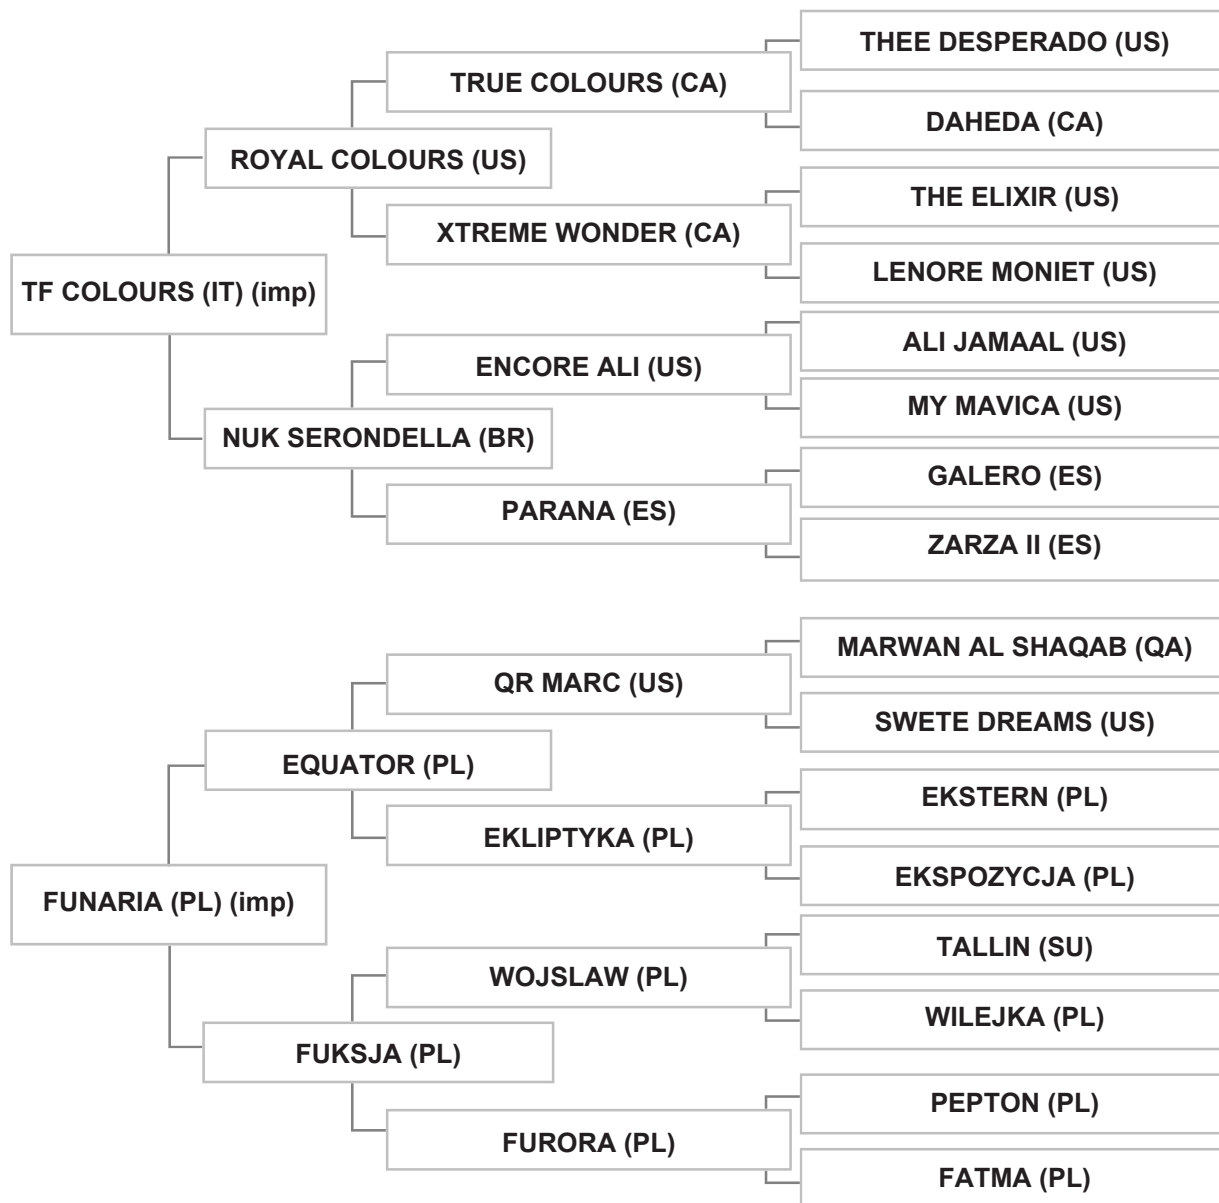

Strain: NOT RECORDED (UKRAINKA, ca. 1815)

Sire: TF COLOURS (IT) (imp) , bay , 2008, ITSB Vol. XI # 13294 , SAUDI # 28908 , LSB Vol. VIII # 646

Dam: FUNARIA (PL) (imp) , bay , 2014 , PASB Vol. XVII-3 , LSB Vol. VII # 556

Bred by:Mr. HAMIE NADRA HAMIE - AL HAMIE STUD / LEBANON - CHMISTAR