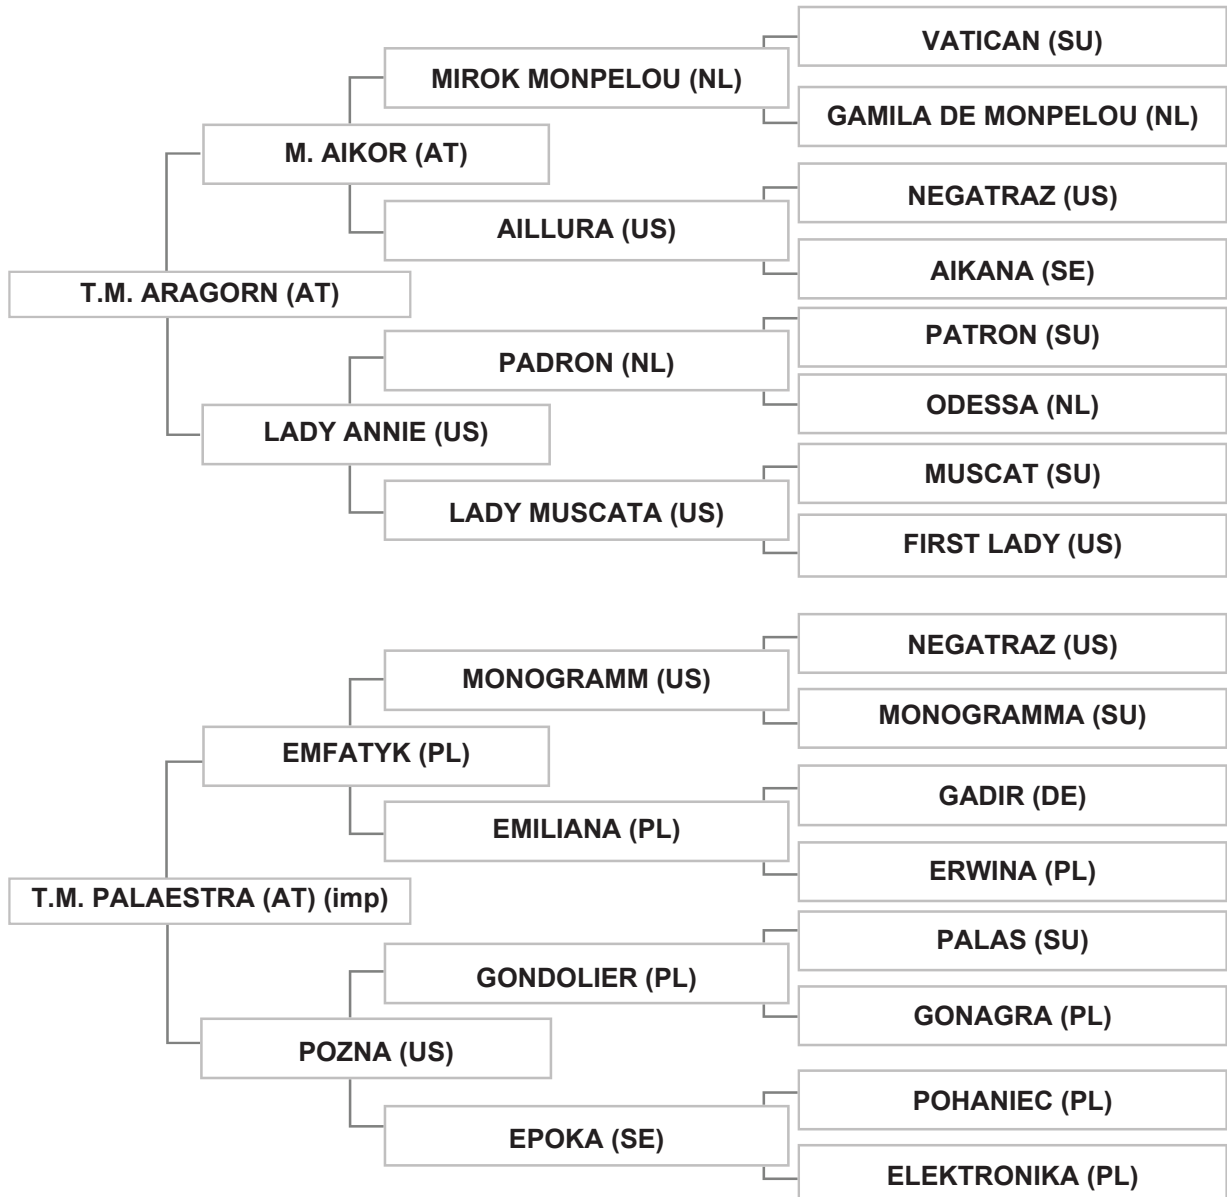

Strain: NOT RECORDED (FAMILY OF WOLOSZKA, CA. 1810)

Sire: T.M. ARAGORN (AT) , chestnut , 2007, AAS Vol. V/11 12 # OE-AV 3628

Dam: T. M. PALAESTRA (AT) (imp) , bay , 2003 , AAS Vol. VIII/17-18 # OE-AV 3030

Bred by: Mrs. GABRIELE HAMMERER - TA MERIJ ARABIANS / AUSTRIA