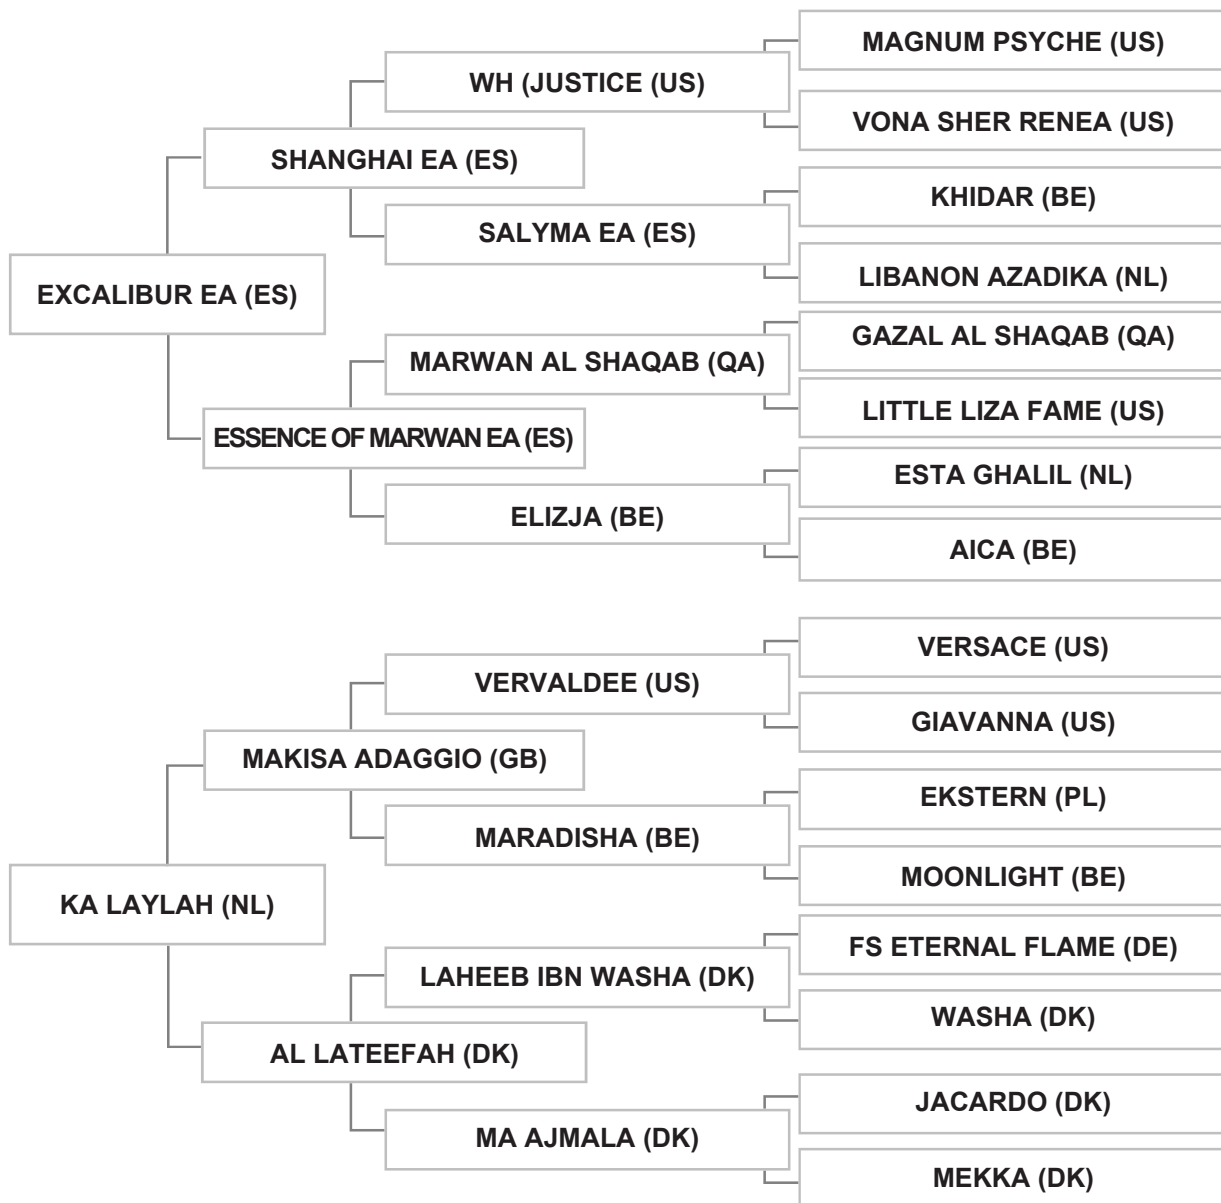

Strain: DAHMEH SHAHWANIEH (EL DAHMA, 1879)

Sire: EXCALIBUR EA (ES) , grey , 2011, SSB Vol. 48, BAPS # BA-10224

Dam: KA LAYLAH (NL) , chestnut , 2012 , AVS # A.14237

Bred by: Mrs. NADINE KOO - KOO ARABIANS / NETHERLANDS