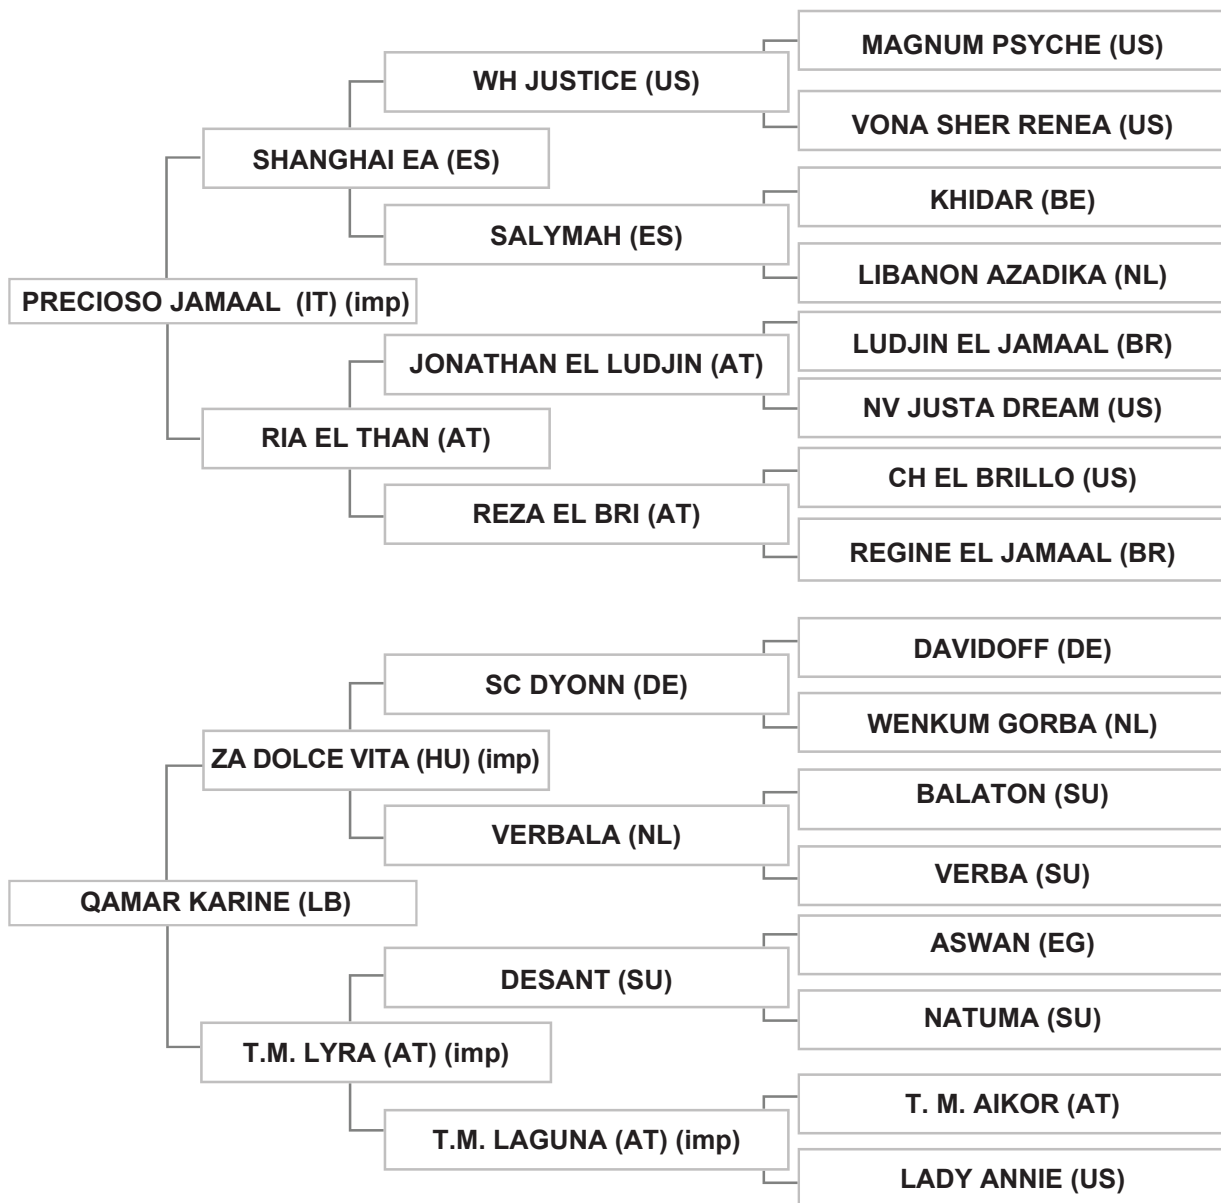

Strain: NOT RECORDED (MILORDKA, 1816)

Sire: PRECIOSO JAMAAL (IT) (imp) , grey , 2013, ITSB # 19065 , LSB Vol. VII # 510

Dam: QAMAR KARINE (LB) , chestnut , 2014 , LSB Vol. VI # 478

Bred by: Mr. MOHAMAD EL HAYEK / LEBANON - KFARZABAD