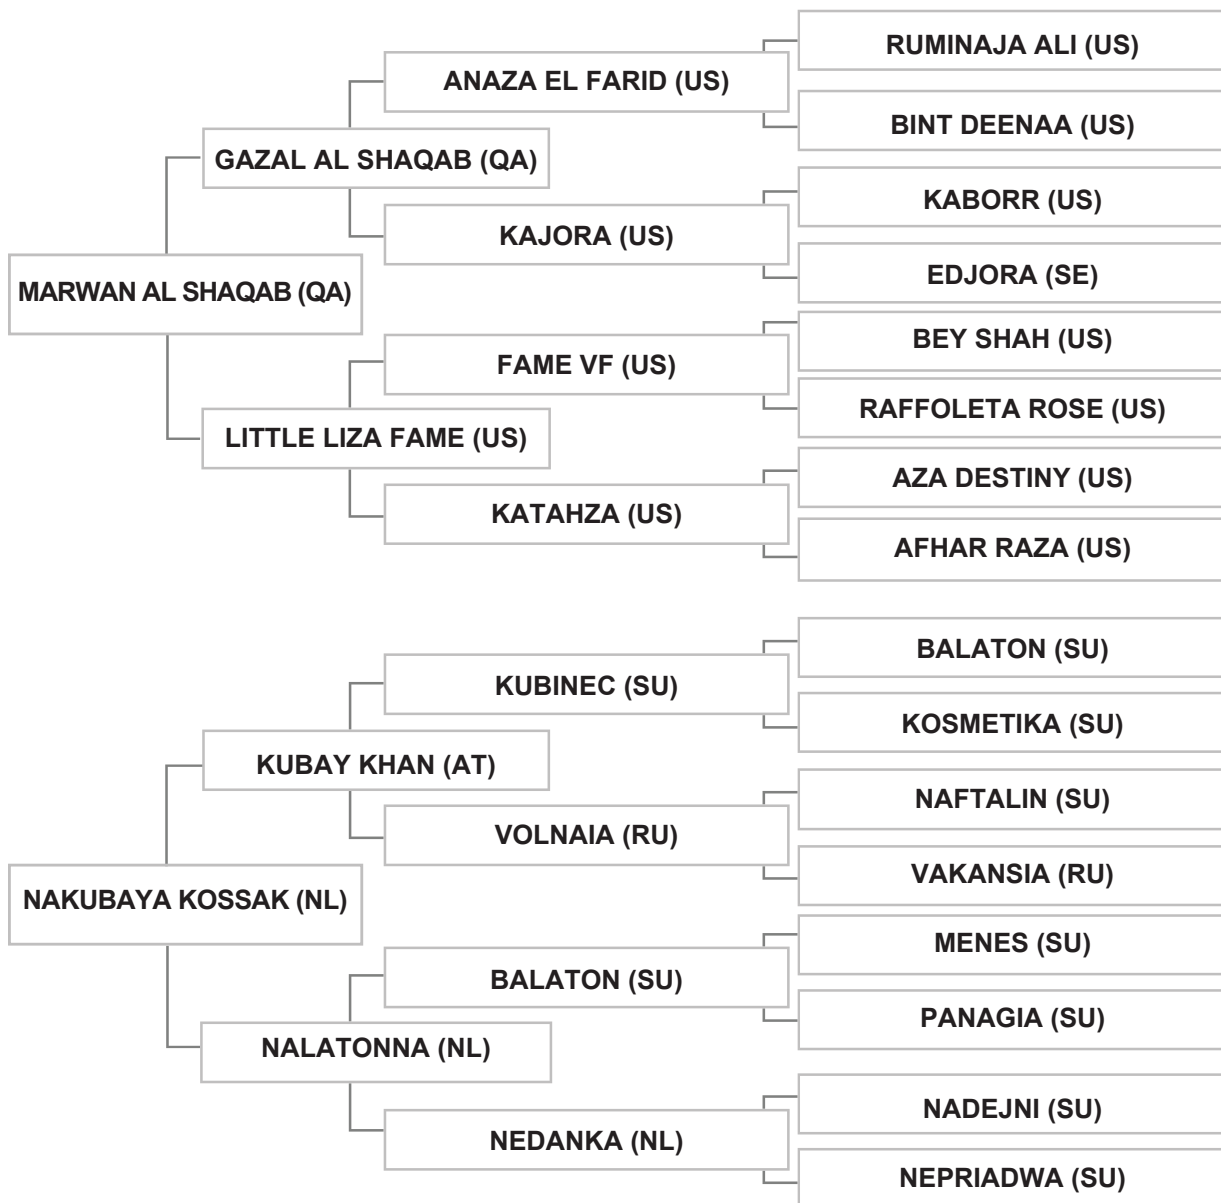

Bred by: S.A.R.L. KALLISTE ARABIANS / FRANCE

Strain: KEHAILEH MORADI (SAHARA, ca. 1840)

Sire: AMANITO (PL) , grey , 2009, PASB Vol. XVI - 3

Dam: EULOPA (PL) , bay , 2011, PASB Vol. XVI - 5

Bred by: Mr. ROMAN ZURAWSKI / POLAND