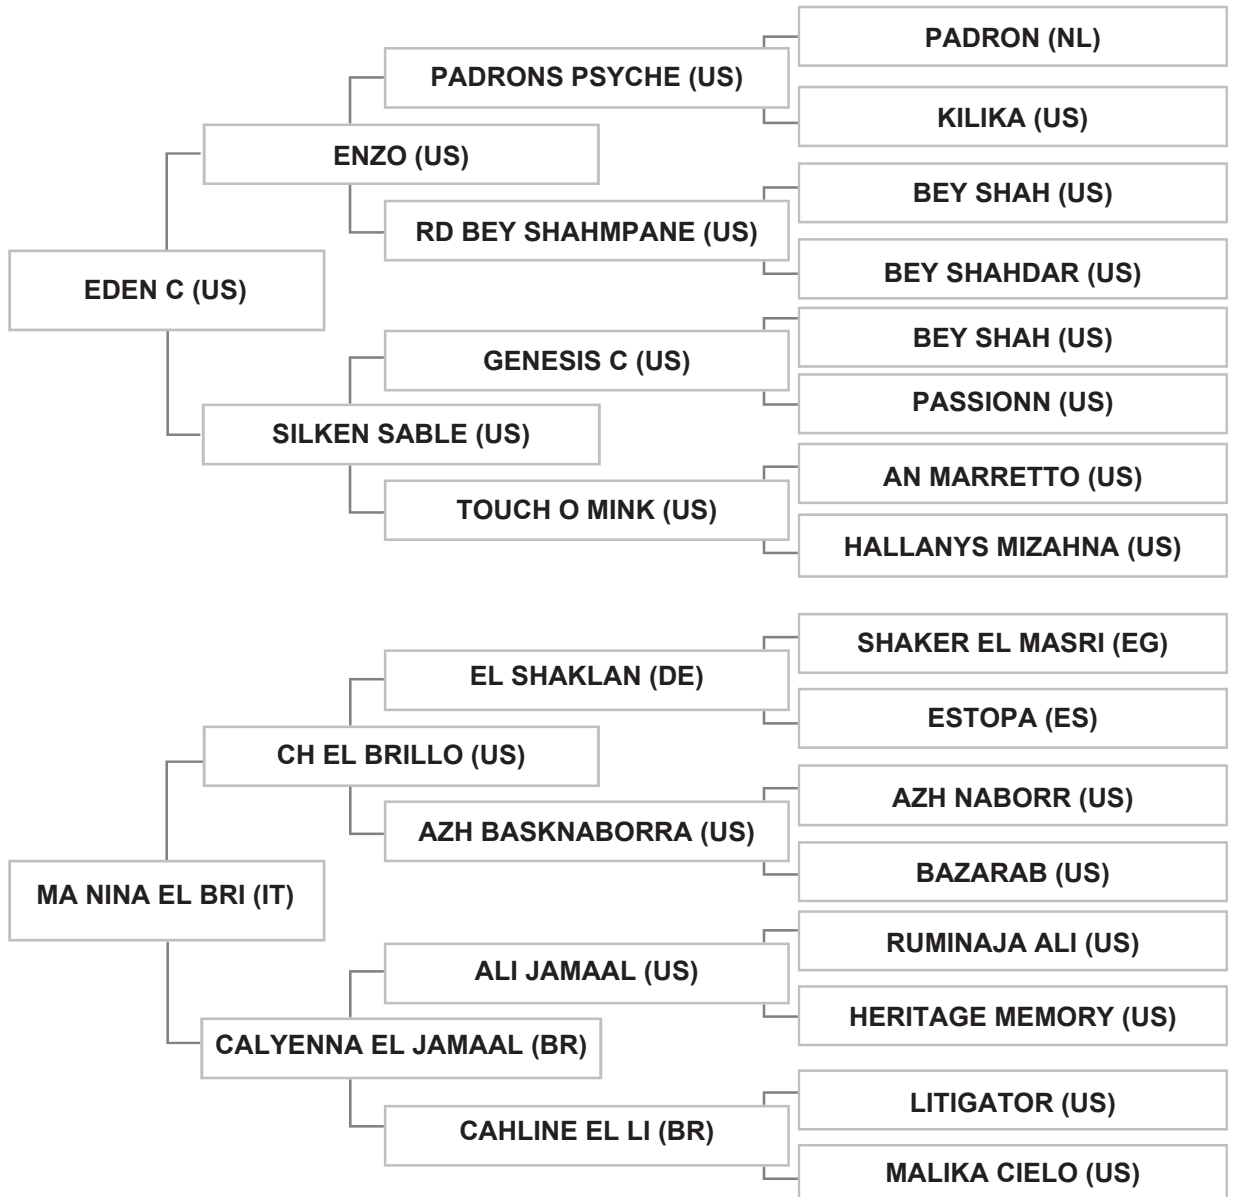

Strain: NOT RECORDED (ODALISKA, 1875)

Sire: EDEN C (US) , chestnut , 2005, AHA # 617368

Dam: MA NINA EL BRI (IT) , bay , 2003 , ITSB Vol. IX # 11207

Bred by: MG ARABIANS SNC / ITALY