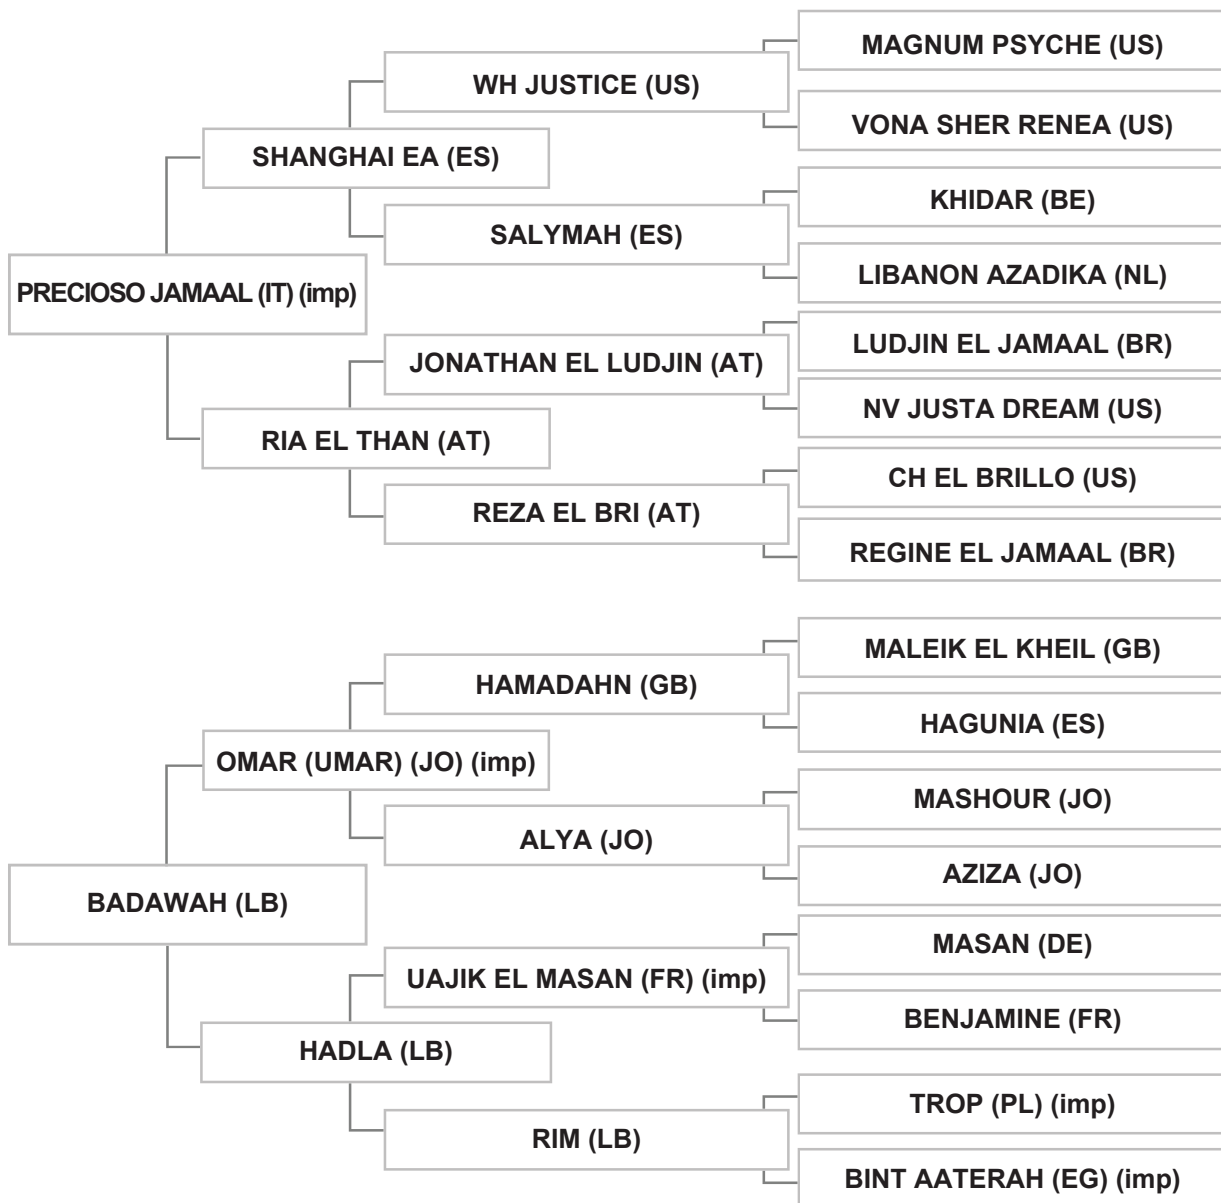

Strain: HADBAH ENZAHIEH (VENUS)

Sire: PRECIOSO JAMAAL (IT) (imp) , grey , 2013, ITSB # 19065 , LSB Vol. VII # 510

Dam: BADAWAH (LB) , grey , 2014 , LSB Vol. VII # 623

Bred by: Mr. ALI ASSAAD HLAYHEL / LEBANON - BA'ALBACK