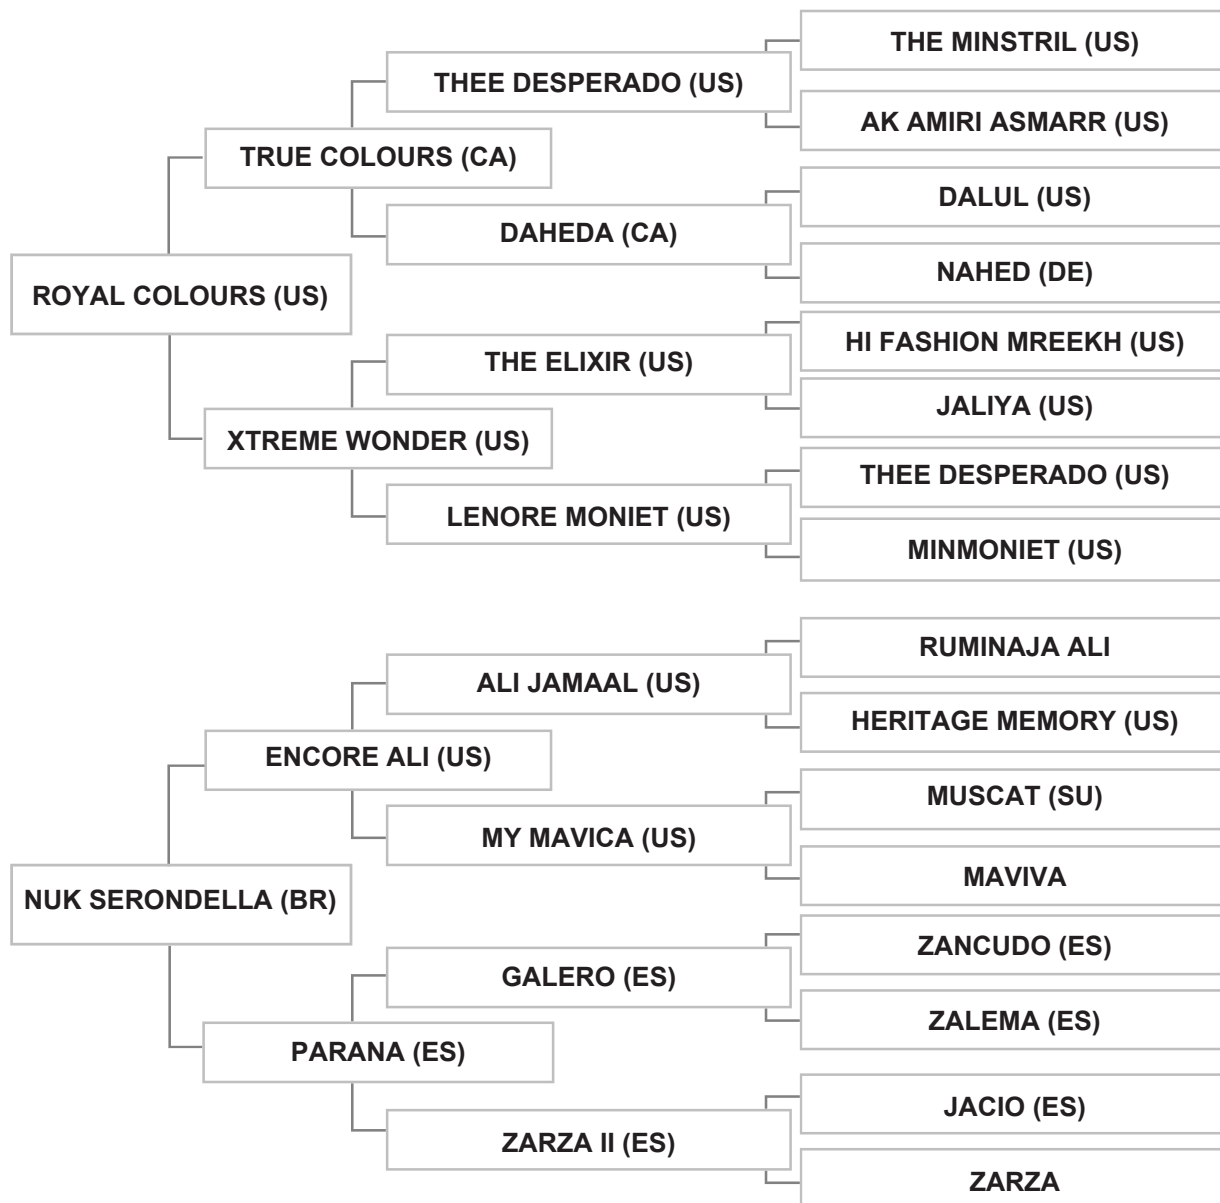

STRAIN: NOT RECORDED (ARABKA DE POMPADOUR)

Sire: ROYAL COLOURS (US) , bay , 2003, AHRA # 606316, UAE # 7978

Dam: NUK SERONDELLA (BR) , bay , 1998 , BRSB # 34066, ITSB # 11439

Bred by: AZ. AGR. FRANCESCO TRIPODI / ITALY