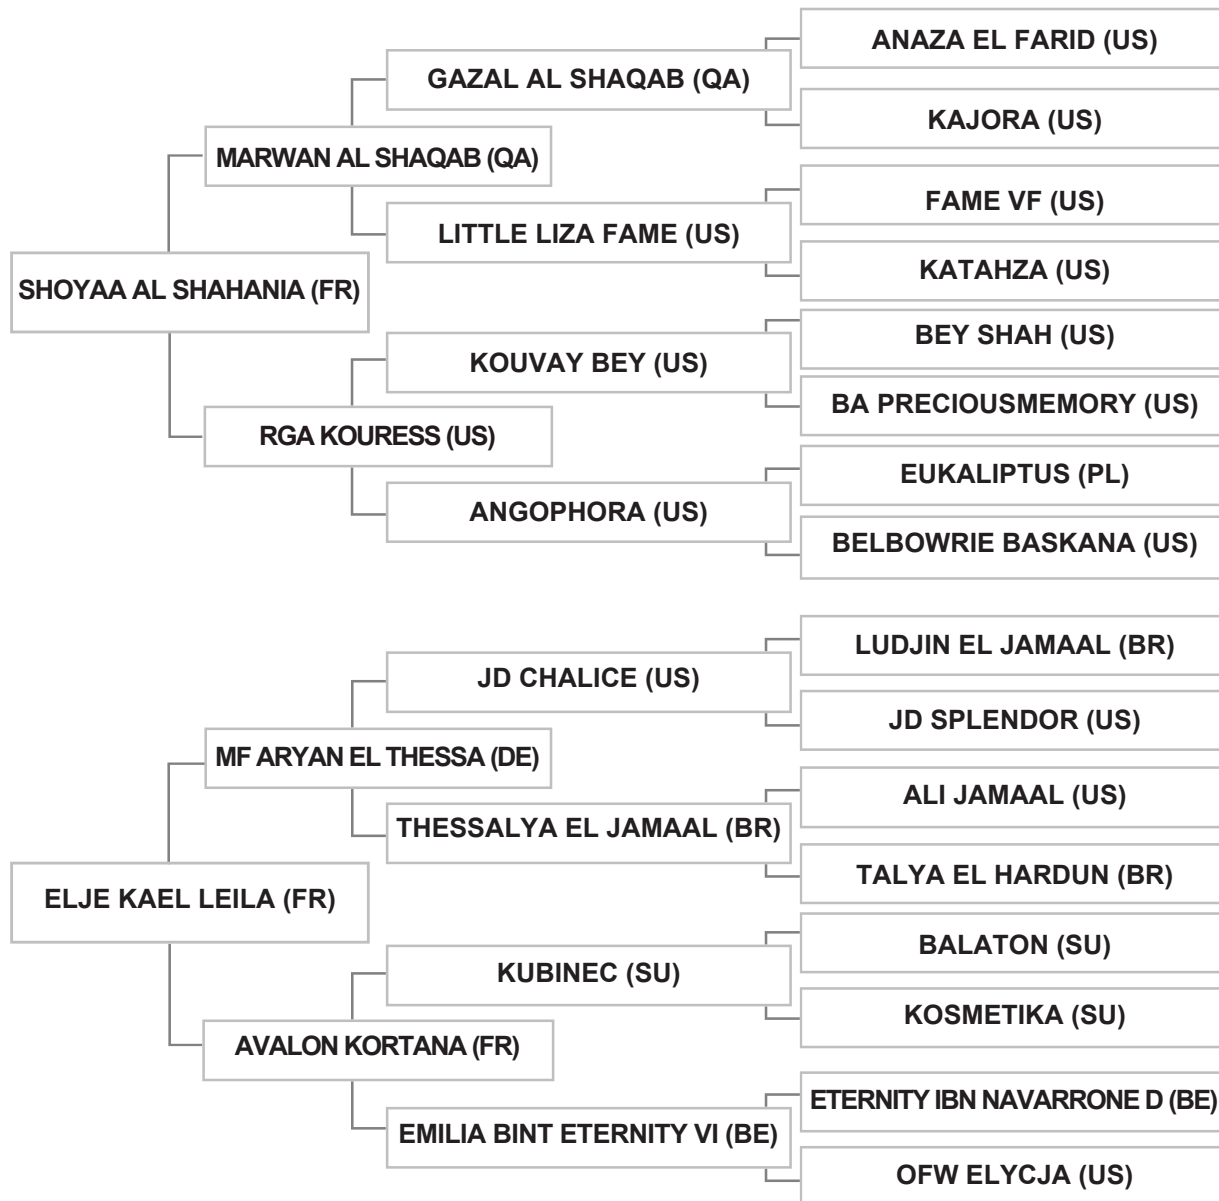

Strain: NOT RECORDED (WOLOSZKA, ca. 1810)

Sire: SHOYAA AL SHAHANIA (FR) , bay , 2013, SBFAR Vol. XVII

Dam: ELJE KAEL LEILA (FR) , grey , 2012, SBFAR Vol. XVI

Bred by: DR JEAN - LUC BERGER - FERME DE VADIVILLE - HARAS DE PEVY / FRANCE