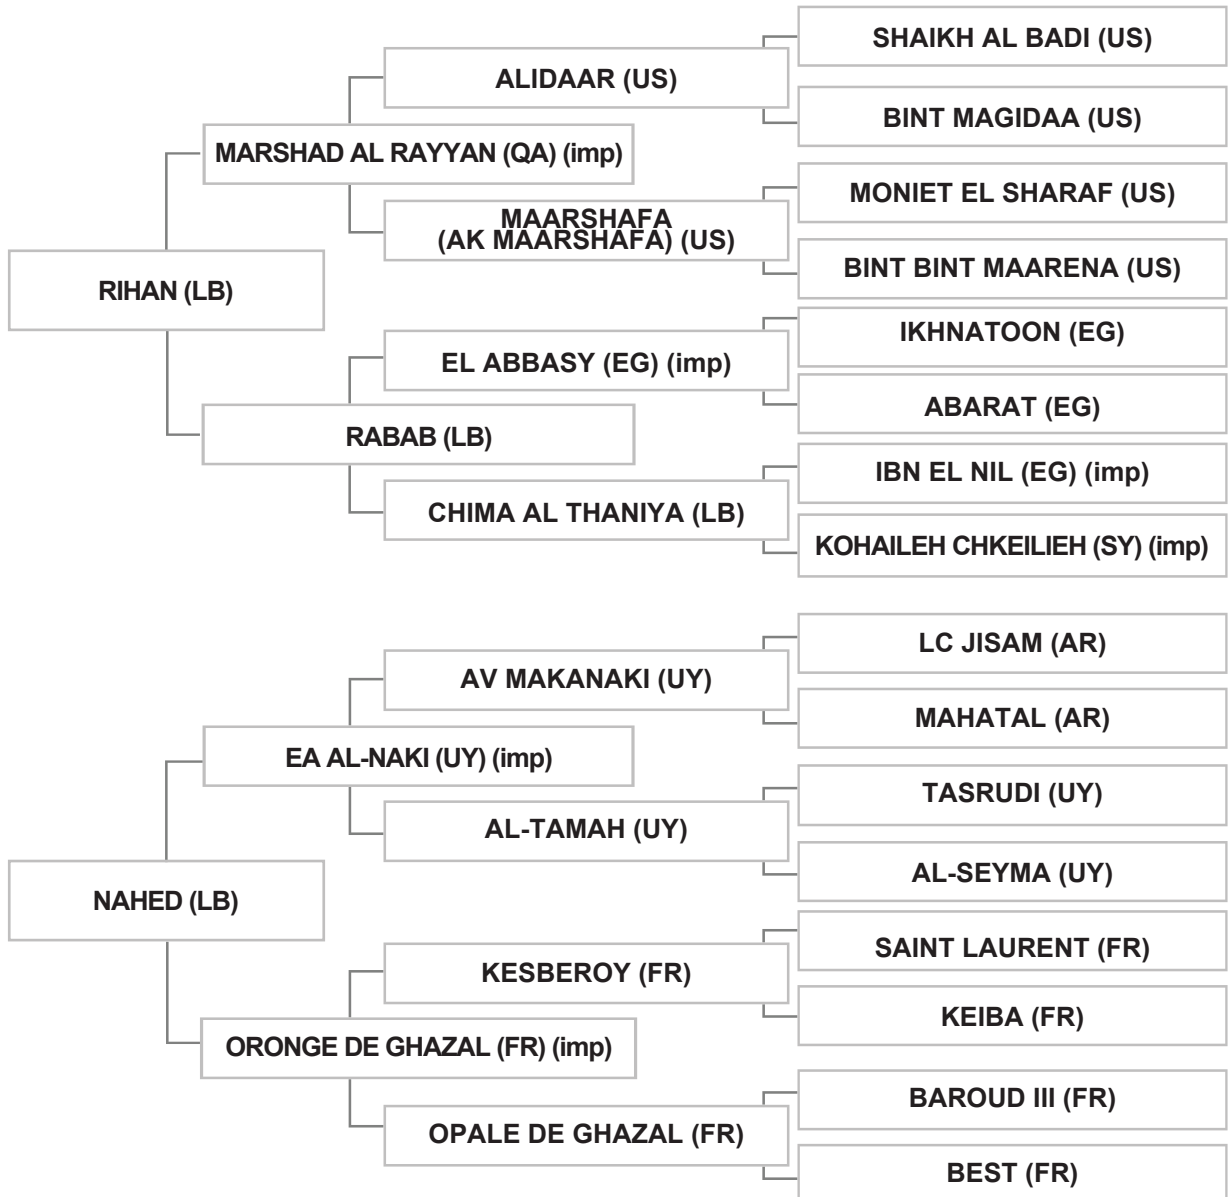

Bred by: Mrs. NADINE KOO - KOO ARABIANS / NETHERLANDS

Strain: JELFET EL DEHOUA (WADHA)

Sire: RIHAN (LB) , chestnut , 2010, LSB Vol. V # 304

Dam: NAHED (LB) , chestnut , 2008 , LSB Vol. V # 253

Bred by: Mr. NABIL MOURAD / LEBANON - SA'ADNAYEL