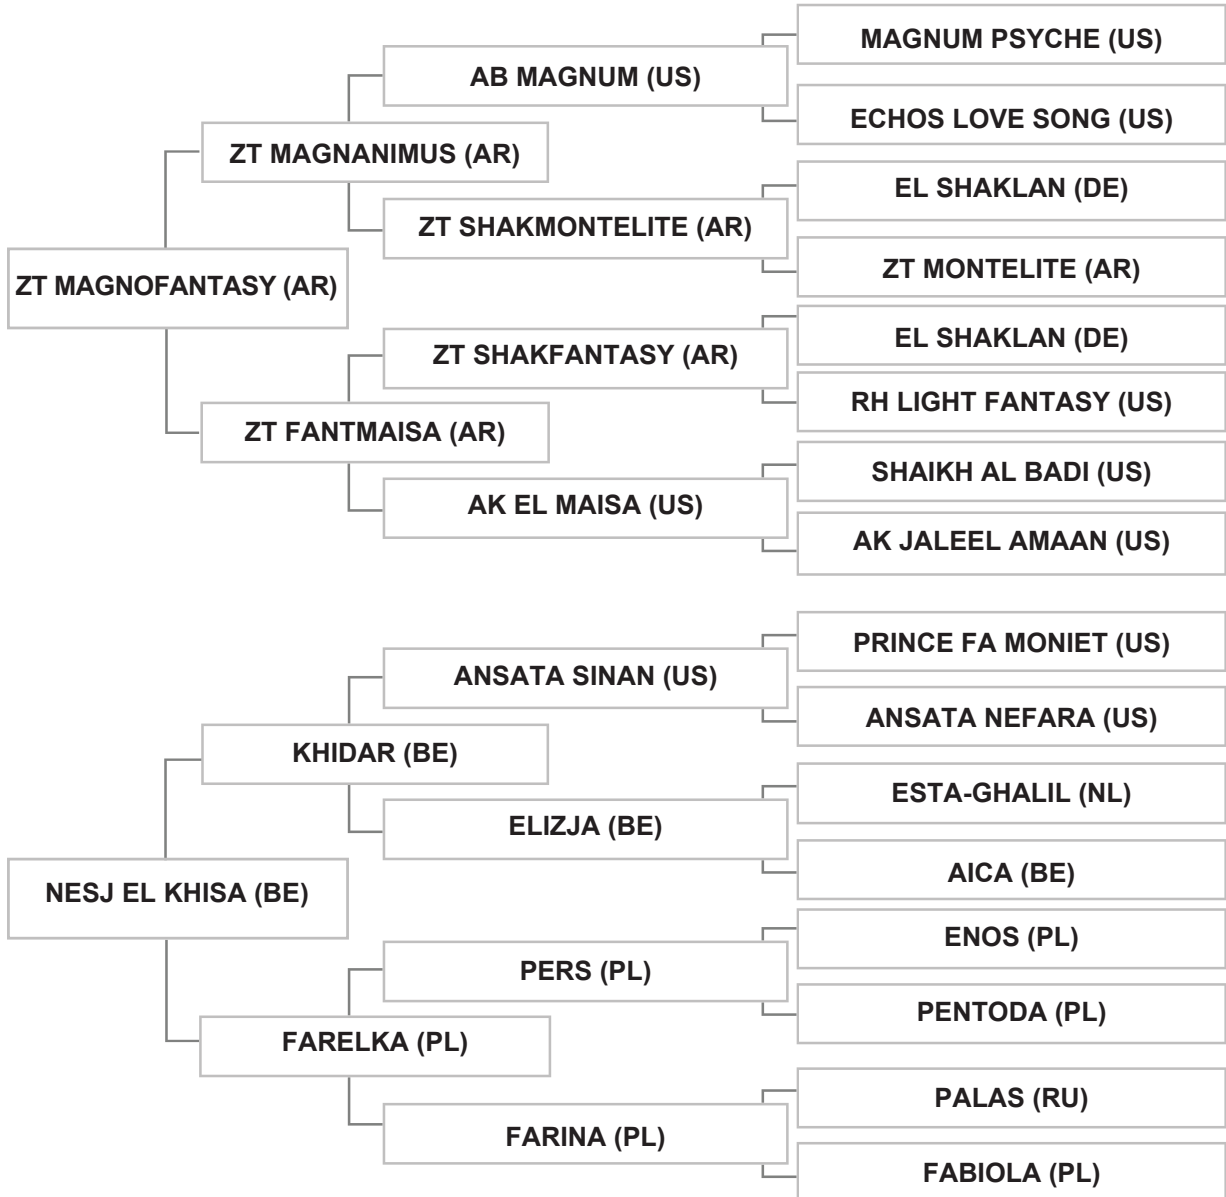

STRAIN: NOT RECORDED (UKRAINKA, CA. 1815)

Sire: ZT MAGNOFANTASY (AR) , grey , 2007 , SBA Vol. XI , ITSB # 19542 , BAPS # BA-11349

Dam: NESJ EL KHISA (BE) , grey , 2005 , BAPS # BA-6217

Bred by: ARABIAN OBSESSION GCV / BELGIUM