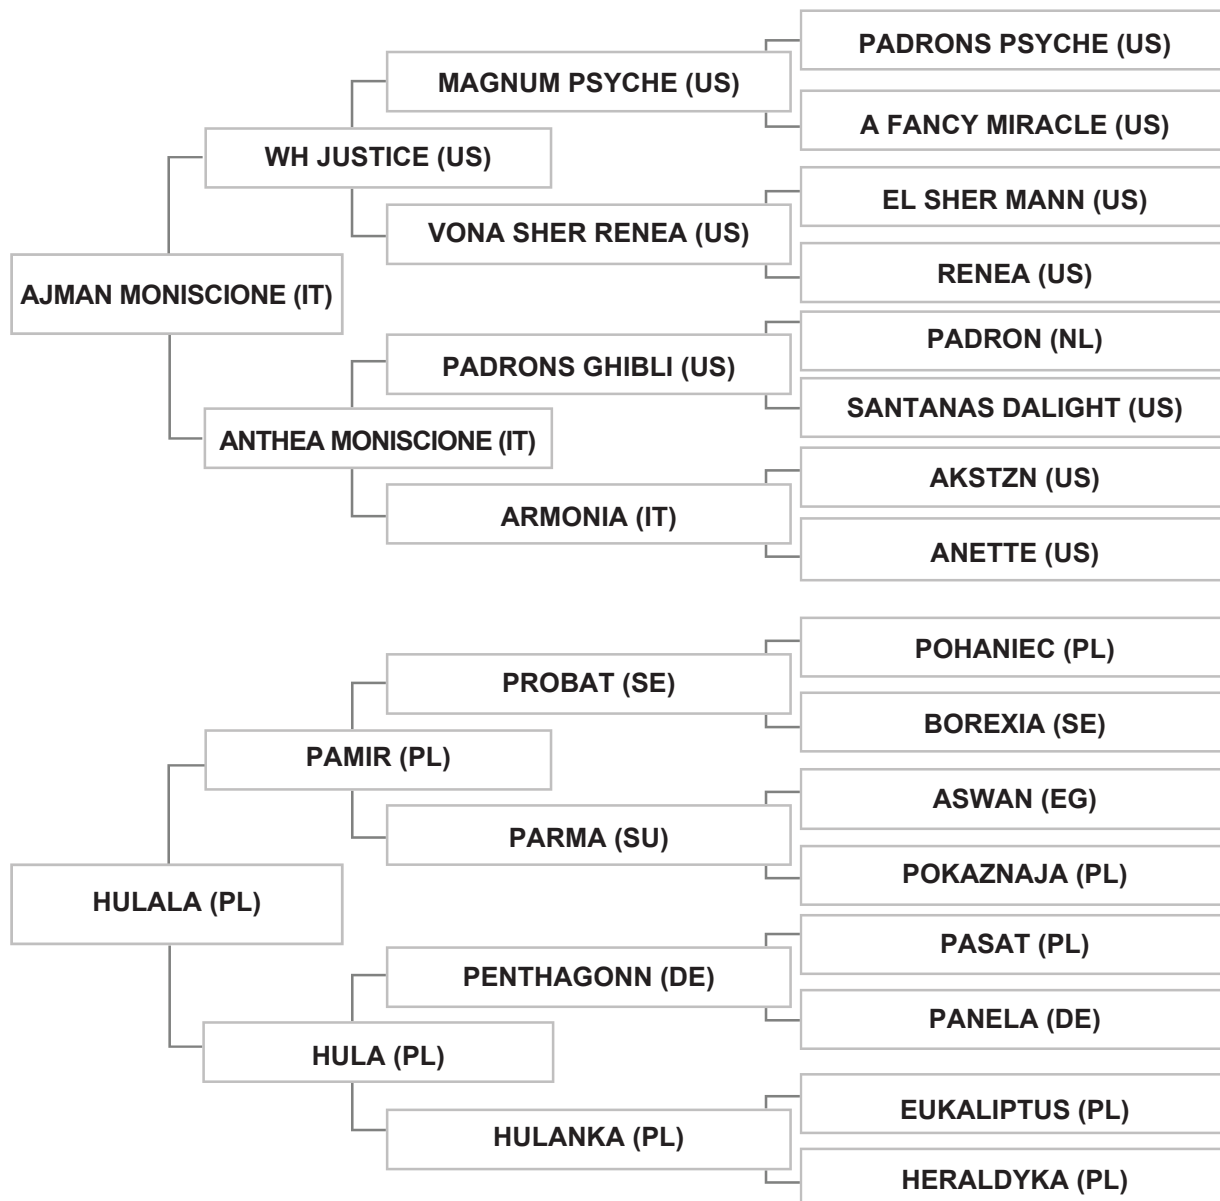

Bred by: WIEZA BABEL SP. Z.O.O. / POLAND

STRAIN: KEHAILEH DAJANIEH (MLECHA, CA. 1840)

Sire: AJMAN MONISCIONE (IT) , chestnut , 2003 ITSB # 9414

Dam: HULALA (PL) , grey , 2001, PASB Vol. XV, p. 55

Bred by: Mrs. ANNA JANAS NAZE / POLAND