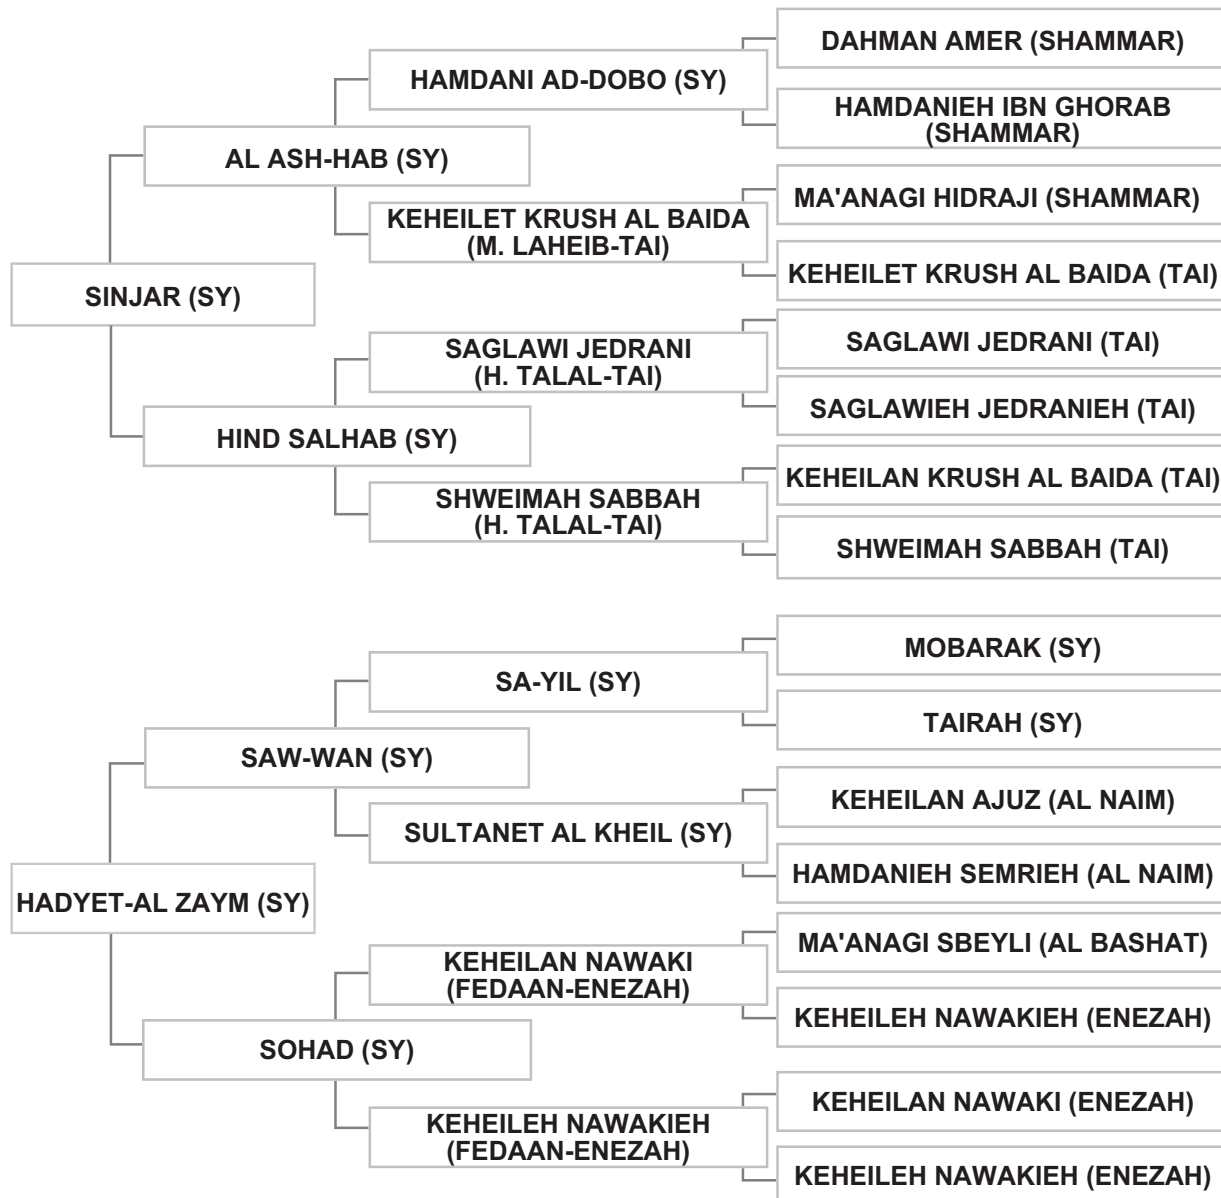

Strain: KEHAILEH NAWAKIEH (SOHAD)

Sire: SINJAR (SY), black, 1998, SYSB Vol. IX # A03230

Dam: HADYET AL-ZAYM (SY), grey, 2002, SYSB Vol. VIII # A02662

Bred By: Mr. MOHD. SAID AL ZAYM / SYRIA

Mr. KHALED MANSOUR - LEBANON - KOBB ELIAS