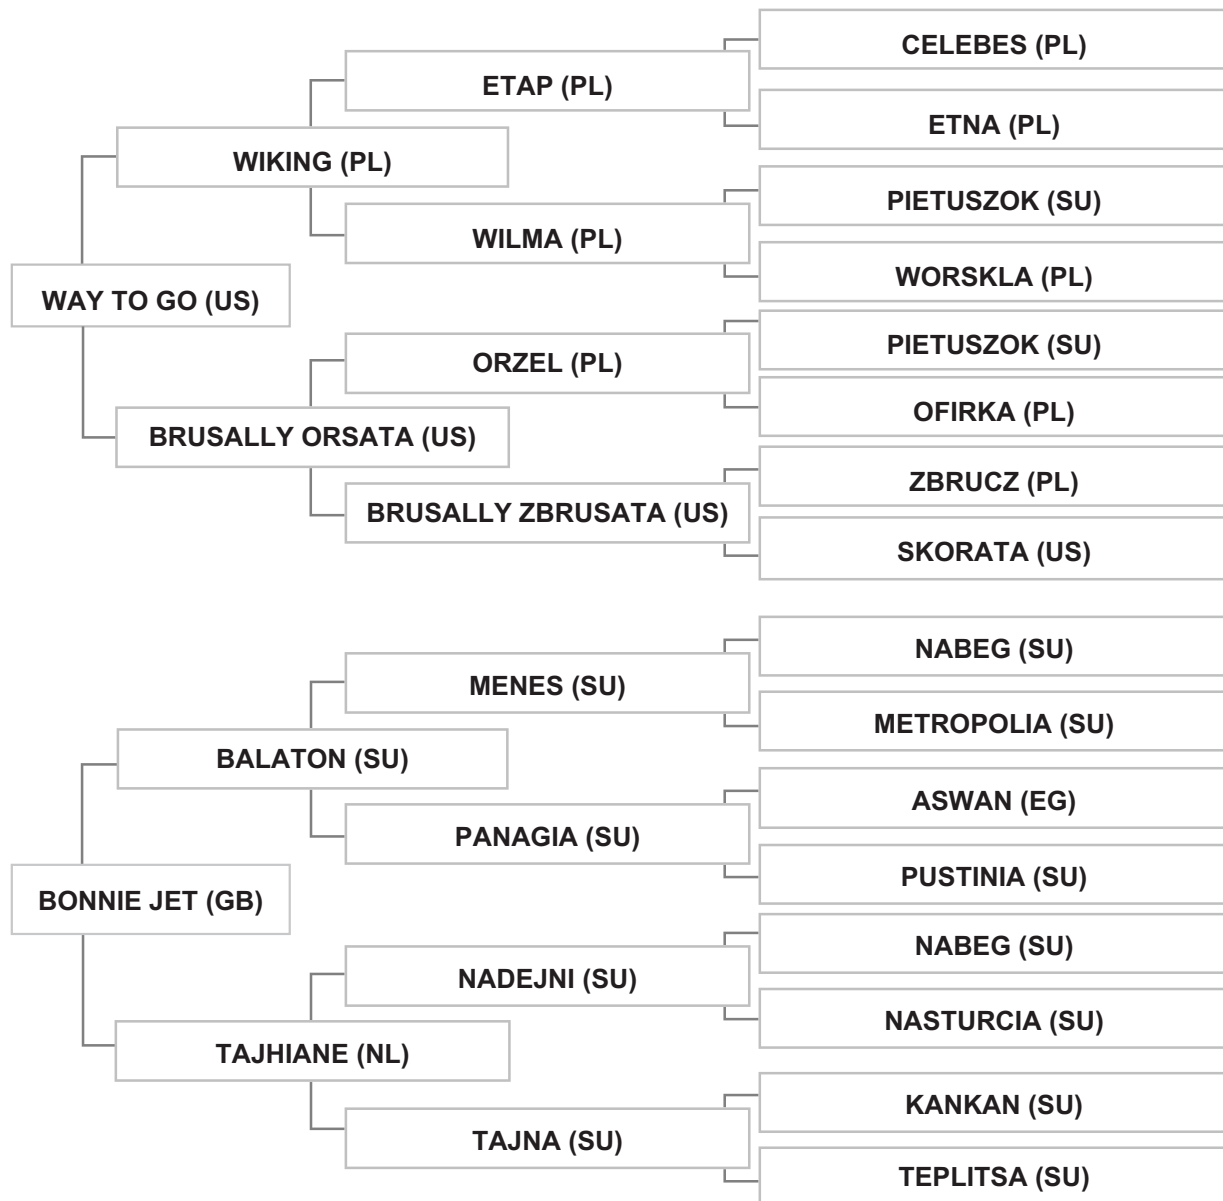

Strain: KEHAILET AJUZ (GAZELLA)

Sire: WAY TO GO (US), bay, 1987, AHRA # 374929, SBFAR

Dam: BONNIE JET (GB), chestnut, 1994, AHSB Vol. XVIII

Bred By: H. H. SHEIKH MOHAMAD BIN RASHID AL MAKTOUM / UNITED KINGDOM

Mr. NABIL MOURAD - LEBANON - ZAHLEH - AL KARAK