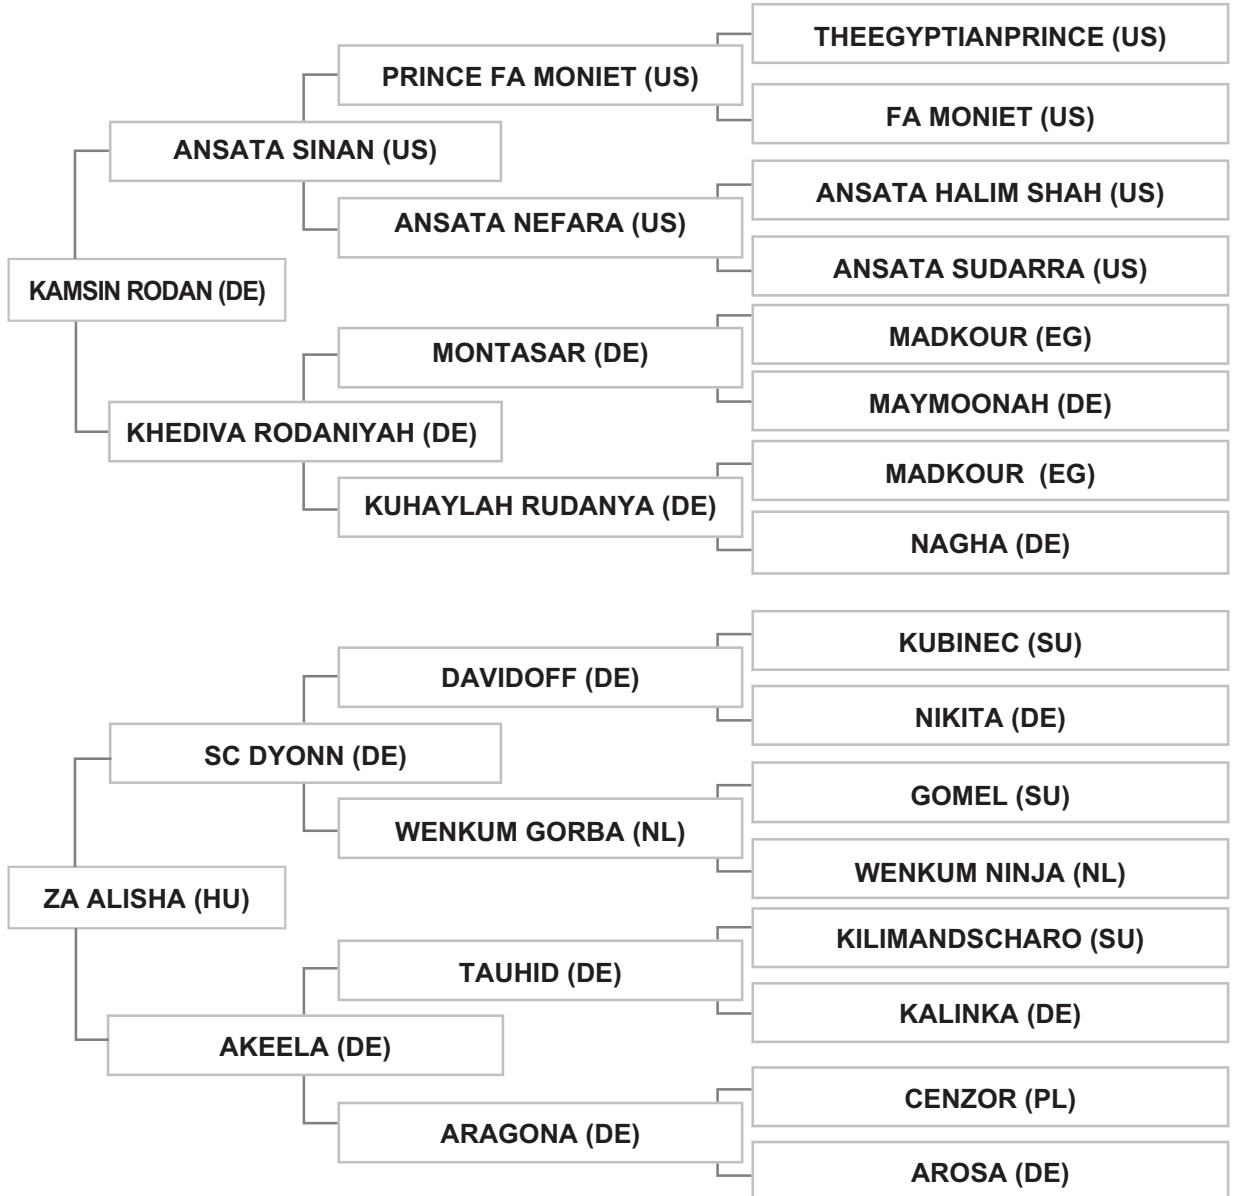

Strain: KEHAILEH DAJANIEH (MLECHA,CA.1840)

Sire: KAMSIN RODAN (DE), grey, 1999, GASB Vol. VII # 08/20821/99, ASBB Vol. VII # HUN M XI587711724

Dam: ZA ALISHA (HU), grey, 2004, ASBB Vol. VII # HUN K OX041170000

Bred by: Mrs. CHRISTINE WOLF, ZIMELIE ARABIANS / HUNGARY

Mr. YASSER DAHROUGE- LEBANON - HADATH