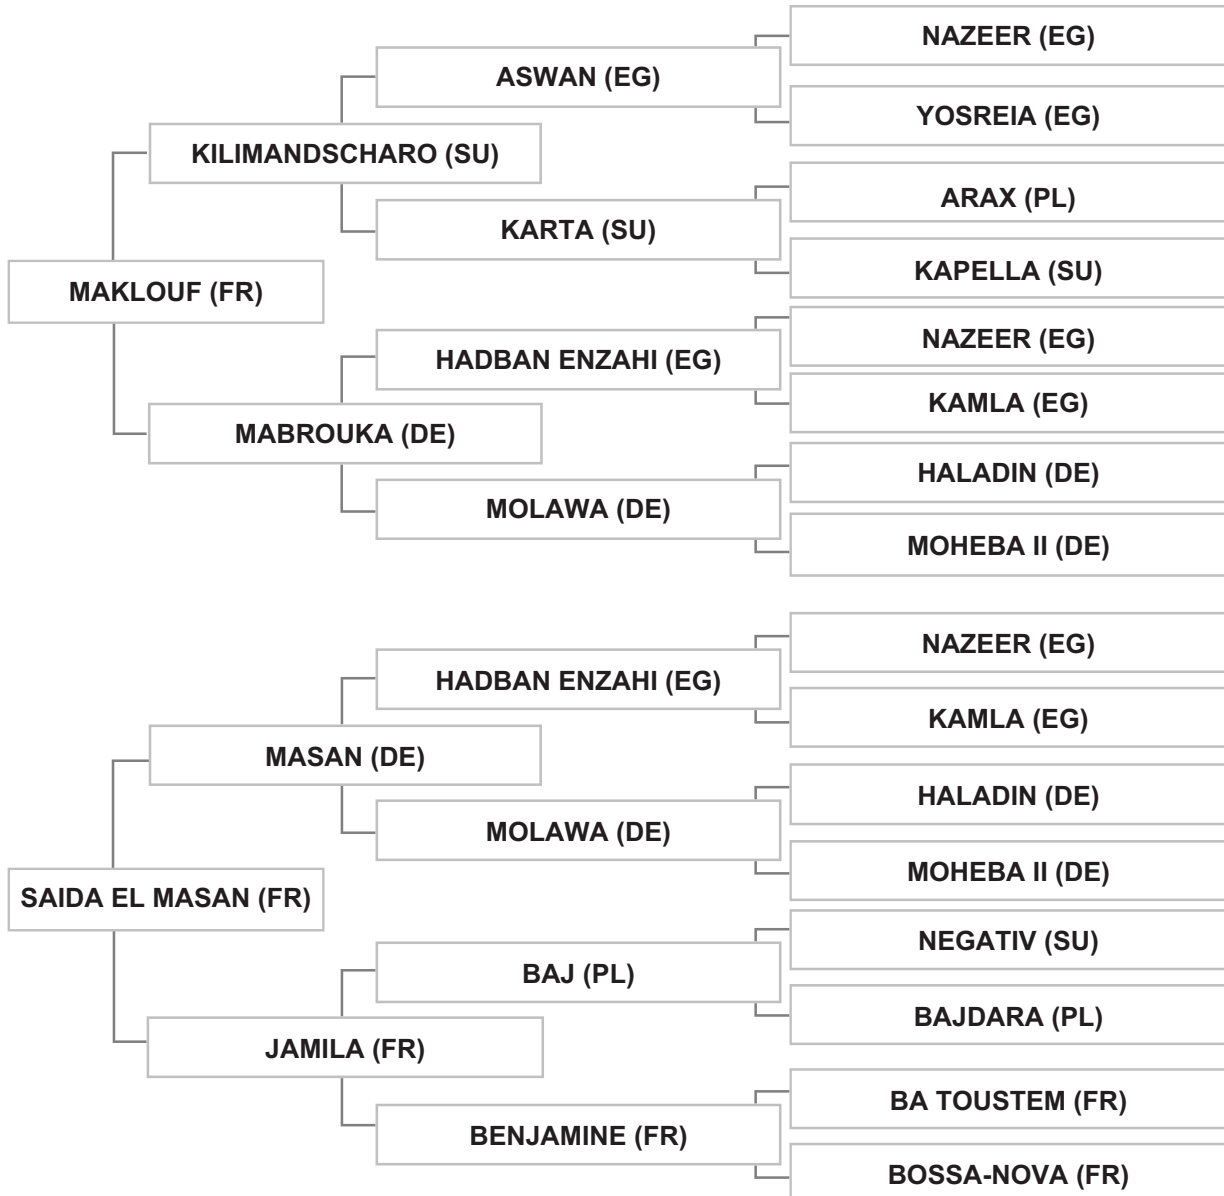

Strain: JELFAN EL DEHOUA (WADHA)

Sire: MAKLOUF (FR), grey, 1980, SBFAR Vol. III

Dam: SAIDA EL MASAN (FR), grey, 1983, SBFAR Vol. IV

Bred by: Mr. ANDRE SULTANA - HARAS DE LA JOLIVETTE - CHEMILLY / FRANCE

SOCIETY FOR THE PROTECTION AND IMPROVEMENT OF THE ARABIAN HORSE IN LEBANON