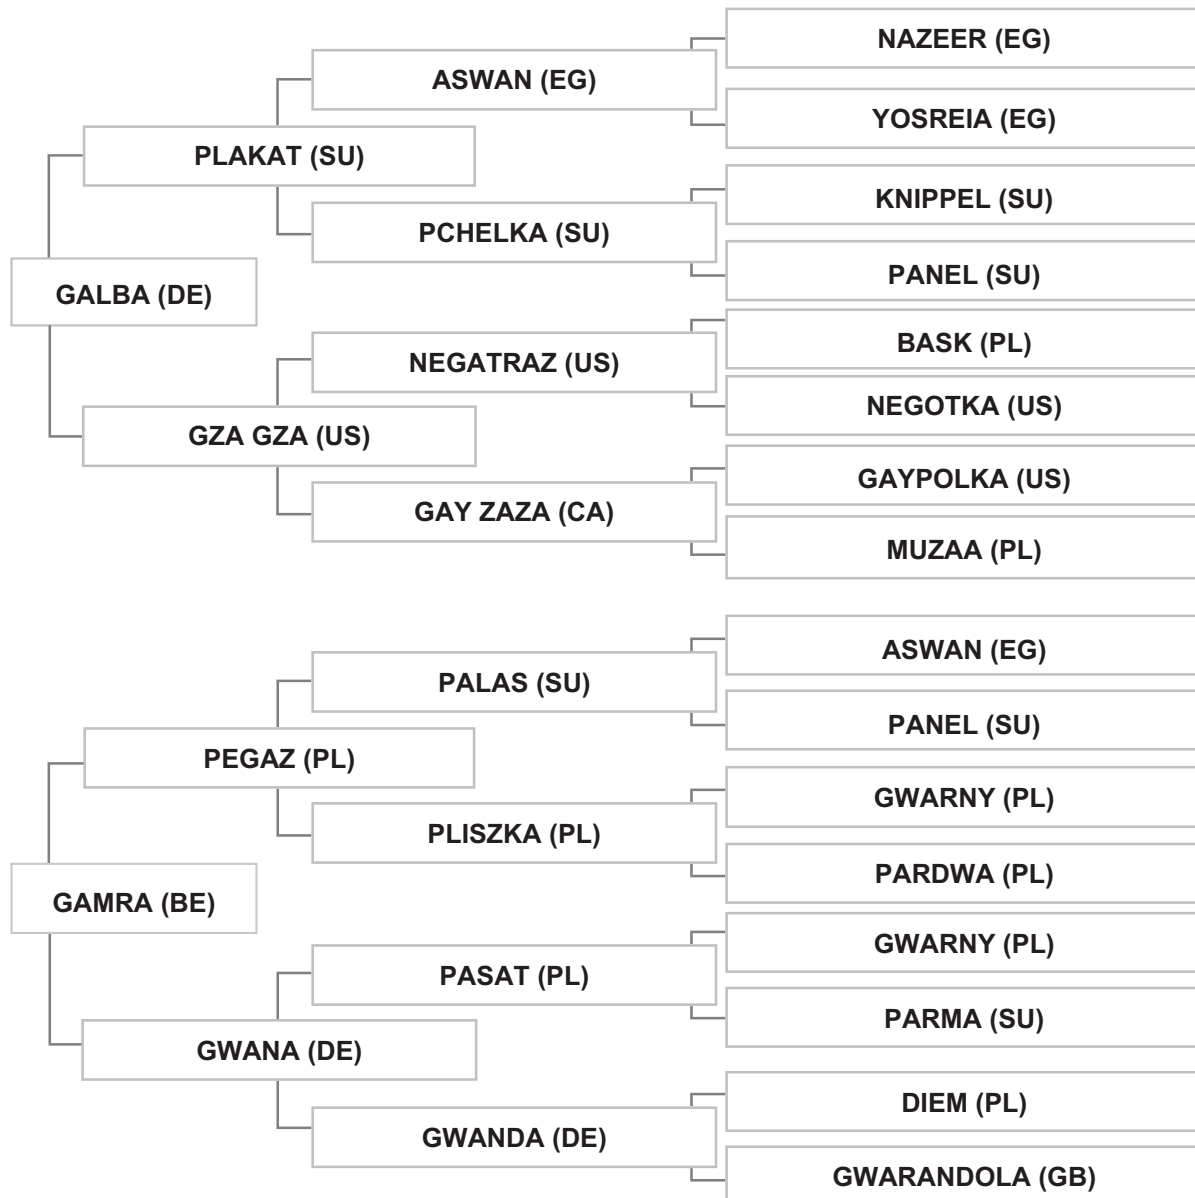

Strain: KEHAILEH DAJANIEH (MLECHA)

Sire: GALBA (DE), grey, 1994, GASB VIII # 08/22600/94, SAUDI # 2453

Dam: GAMRA (BE), grey, 1994, BAPS # BA-2816, SAUDI # 4455

Bred By: HRHP KHALED BIN SULTAN AL SAUD - AL KHALIDIAH FARM / SAUDI ARABIA

Mr. MOHAMAD MEZYEN AL HALANI - LEBANON - AL HELLANIEH