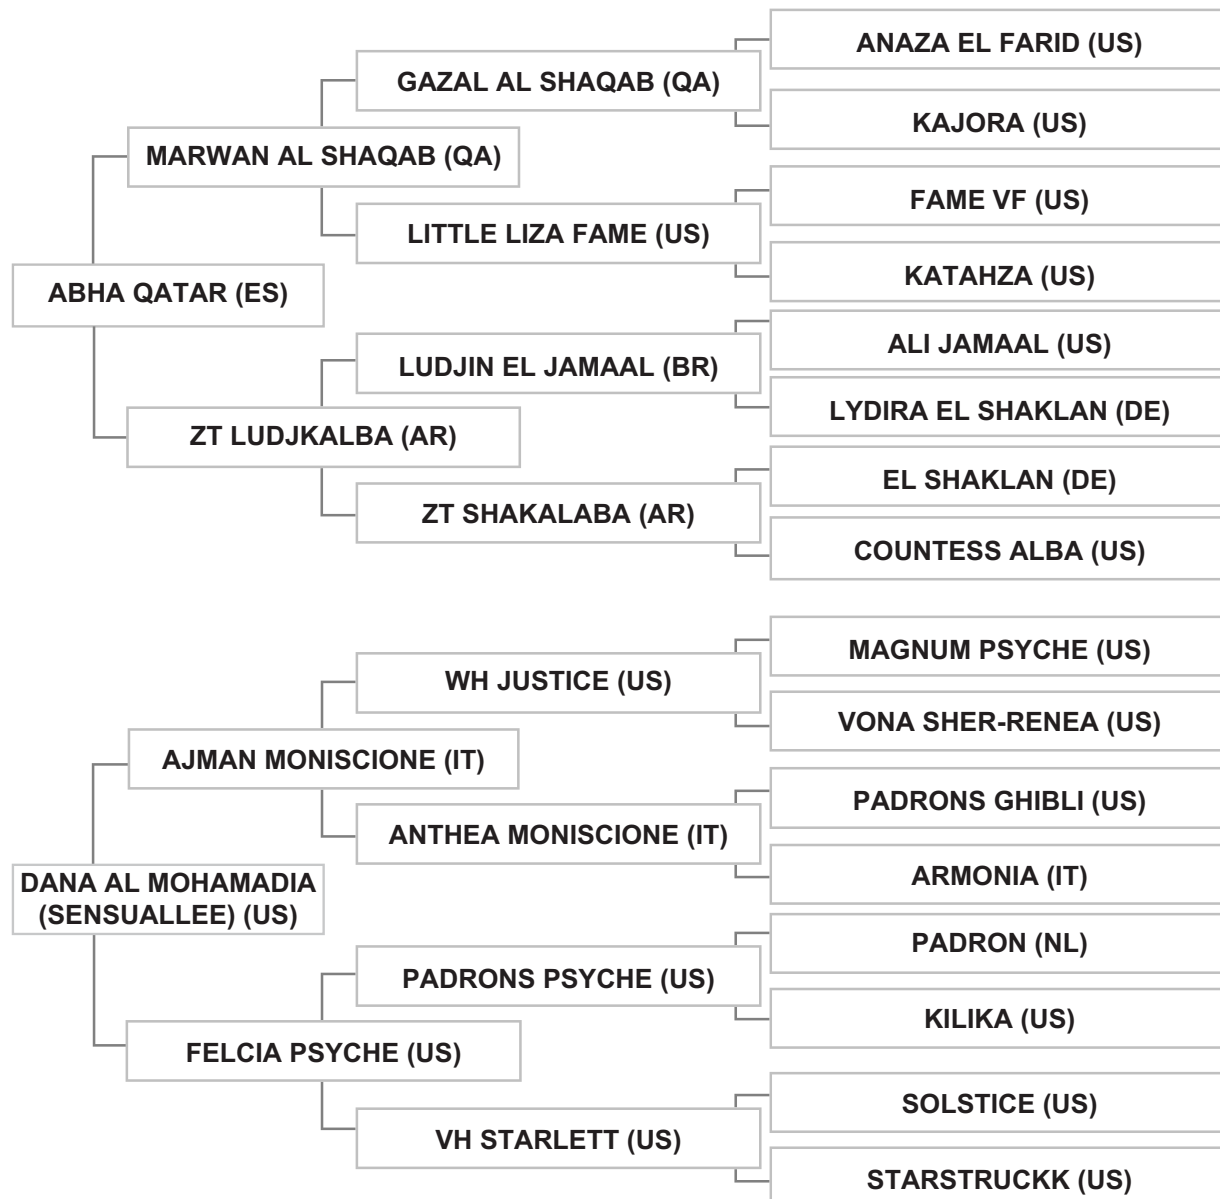

Strain: SEGLAWI JEDRAN OF IBN SUDAN (GHAZIEH)

Sire: ABHA QATAR (ES), chestnut, 2007, SSB, BAPS # BA 8409

Dam: DANA AL MOHAMADIA (SENSUALLEE) (US), bay, 2009, AHA # 6451496, BAPS # BA 8278

Bred by: HRH PRINCE ABDULLAH BIN FAHAD AL SAUD, AL MOHAMADIA STUD / BELGIUM

SAMJAD S.A.L. - LEBANON - AL MARWANIEH