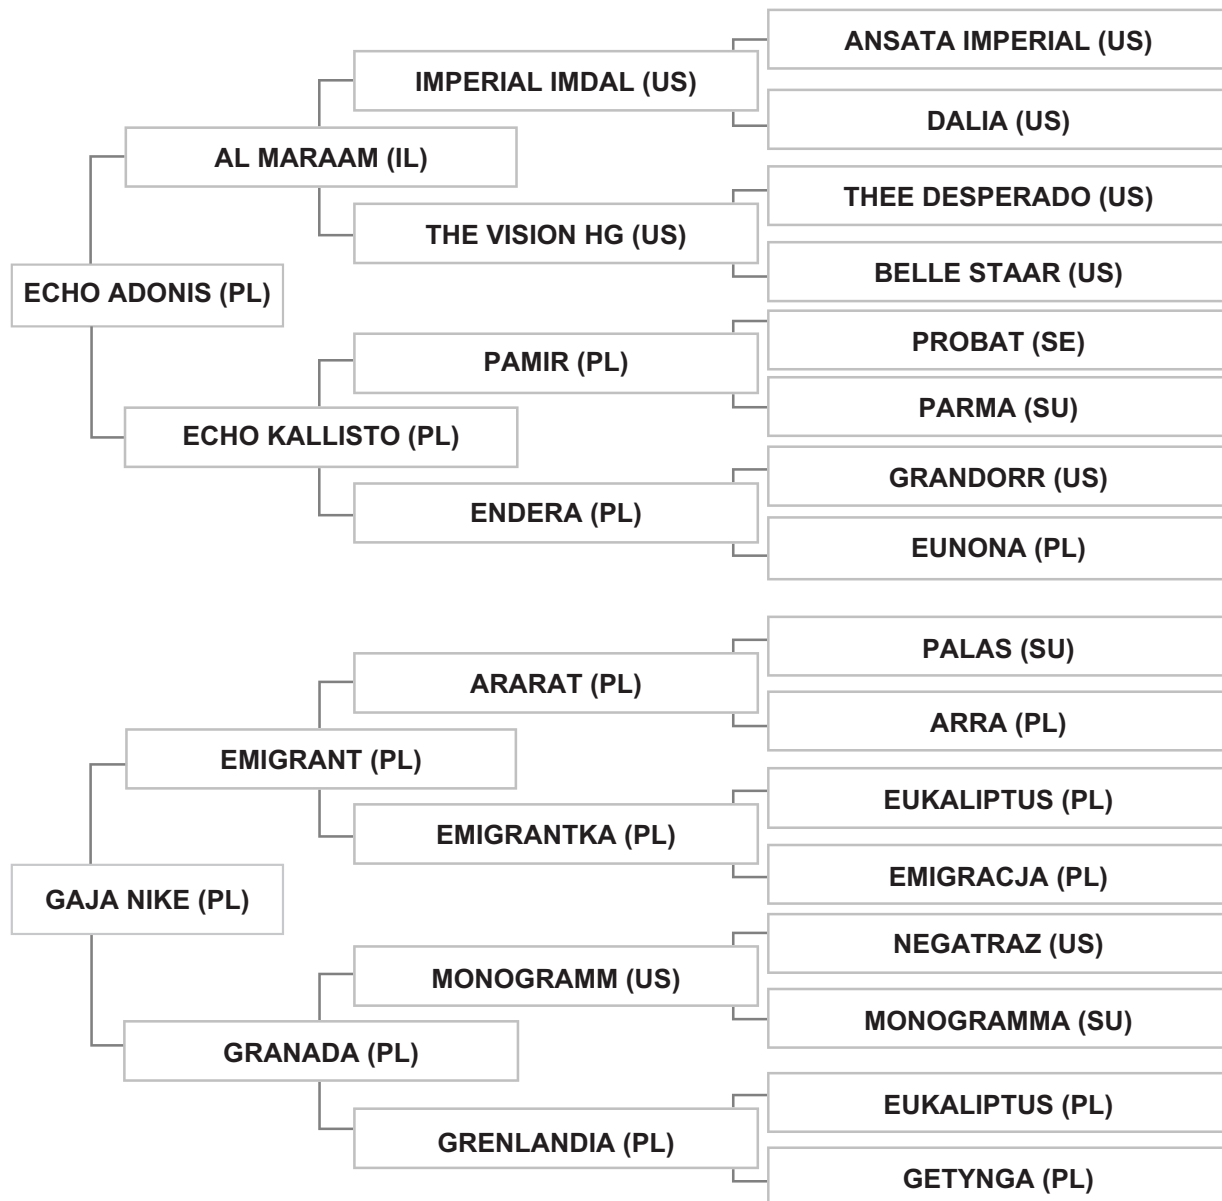

Strain: KEHAILET AJUZ (GAZELLA, CA. 1840)

Sire: ECHO ADONIS (PL), grey, 2007, PASB Vol. XVI-1

Dam: GAJA NIKE (PL), grey, 2006, PASB Vol. XV-5

Bred by: Mr. KRZYSZTOF POSZEPCZYNSKI , CHRCYNNO-PALACE STUD / POLAND

Mr. RAED THLAYJI - LEBANON - TRIPOLI