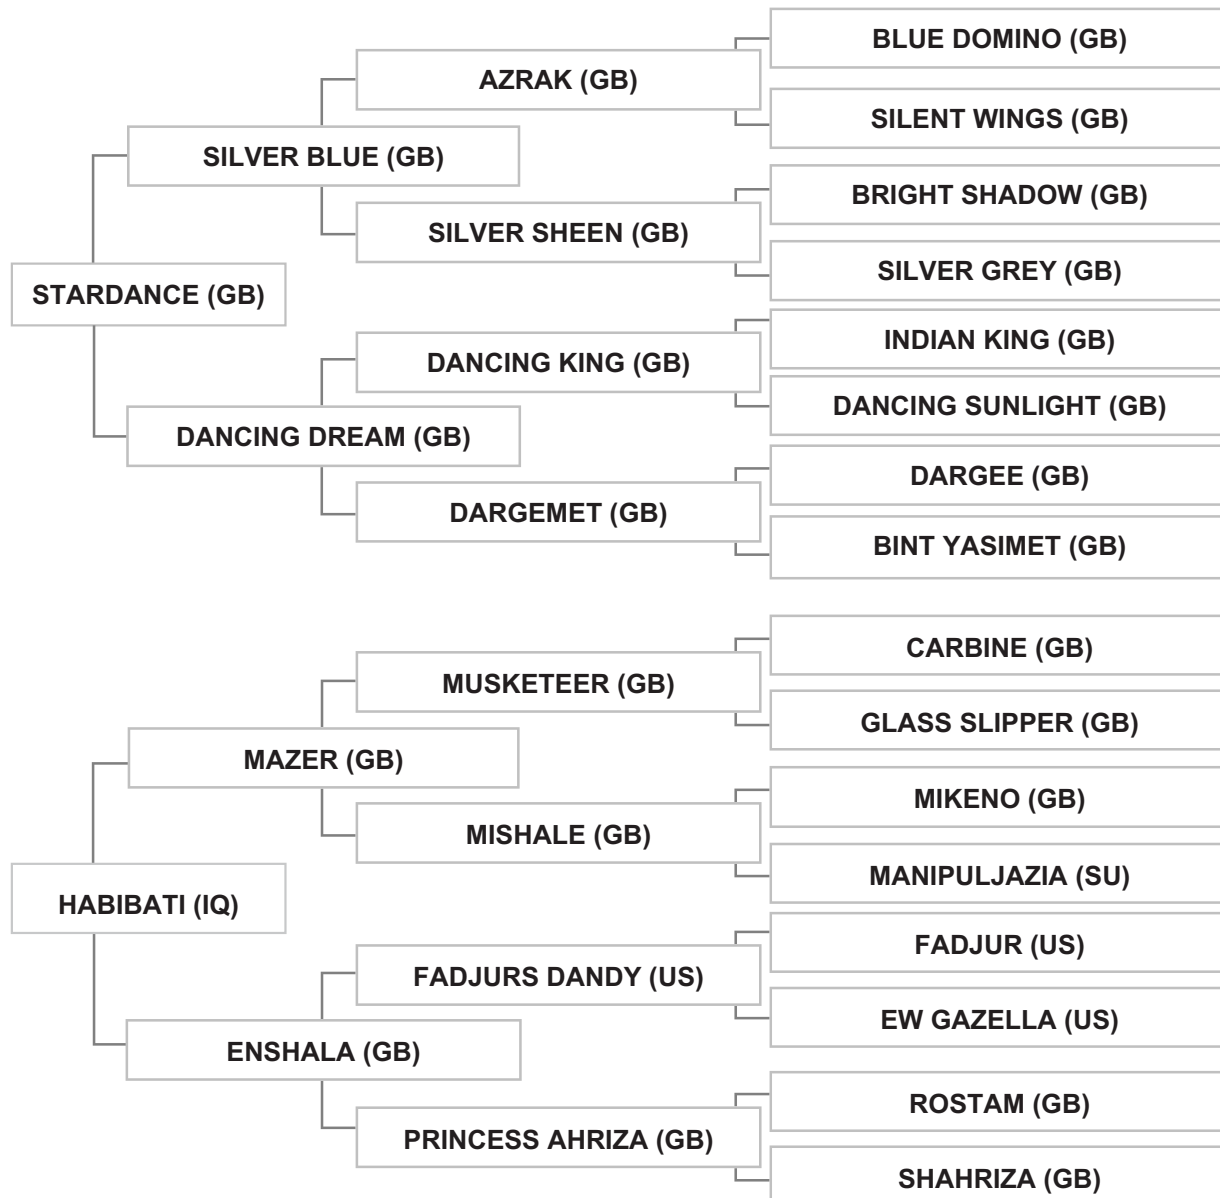

Strain: KOUHAILAN RODAN (RODANIA)

Sire: STARDANCE (GB), grey, 1979, AHSB, IRAQ Vol. I # 204

Dam: HABIBATI (IQ), chestnut, 1988, IRAQ Vol. III # 496

Bred by: Mr. BARZAN AL TIKRITI / IRAQ

Mr. MAJDI AL ADHAM - LEBANON