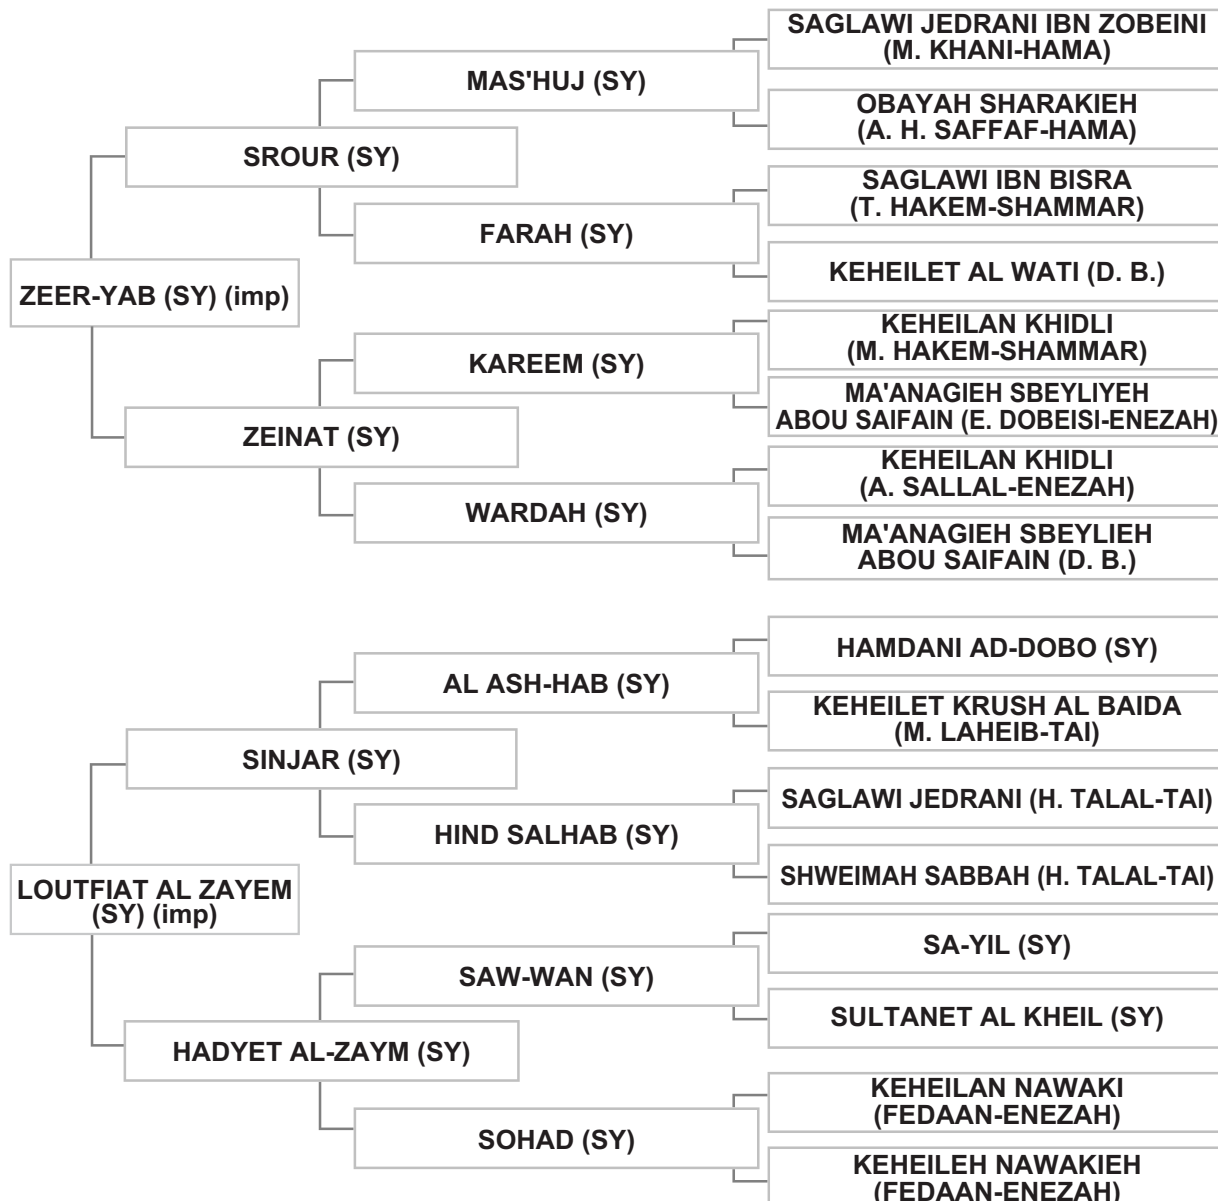

Strain: KEHAILAN NAWAKI (SOHAD)

Sire: ZEER-YAB (SY) (imp), bay, 1998, SYSB Vol. V # A01543, LSB Vol. V # 256

Dam: LOUTFIAT AL ZAYEM (SY) (imp), grey, 2007, SYSB Vol. XIII # A05107, LSB Vol. V # 241

Bred By: Mr. KHALED MANSOUR / LEBANON - KOB ELIAS