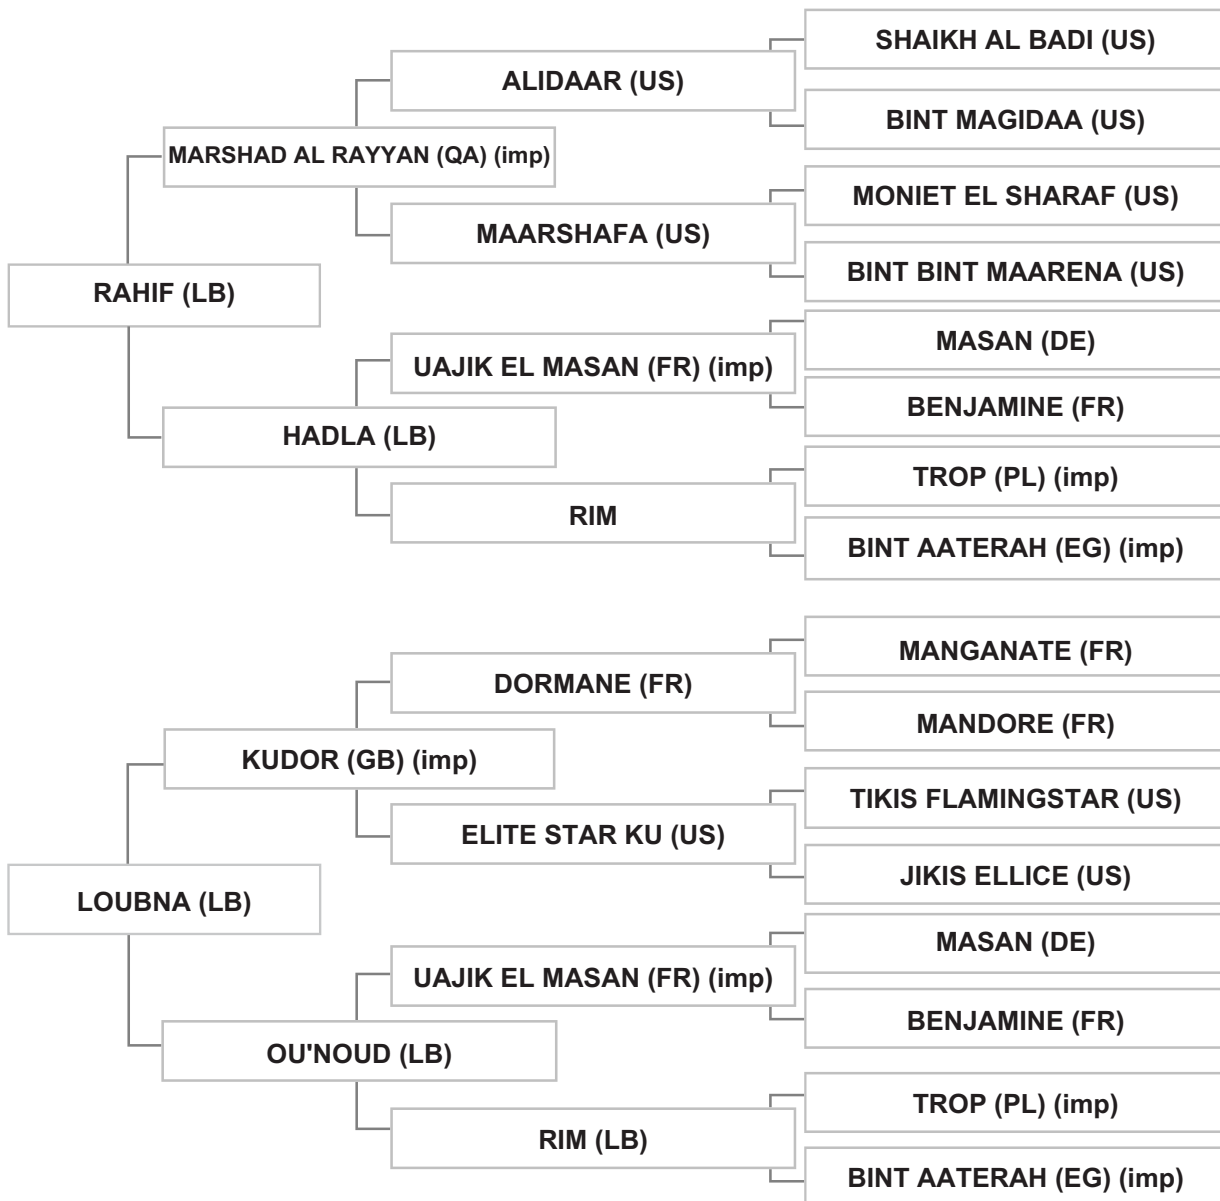

Strain: HADBAH ENZAHIEH (VENUS)

Sire: RAHIF (LB), chestnut, 2006, LSB Vol. V # 198

Dam: LOUBNA (LB), bay, 2010, LSB Vol. V # 288

Bred by: Mr. KHALED EL CHIAH / LEBANON - BA'ALBACK