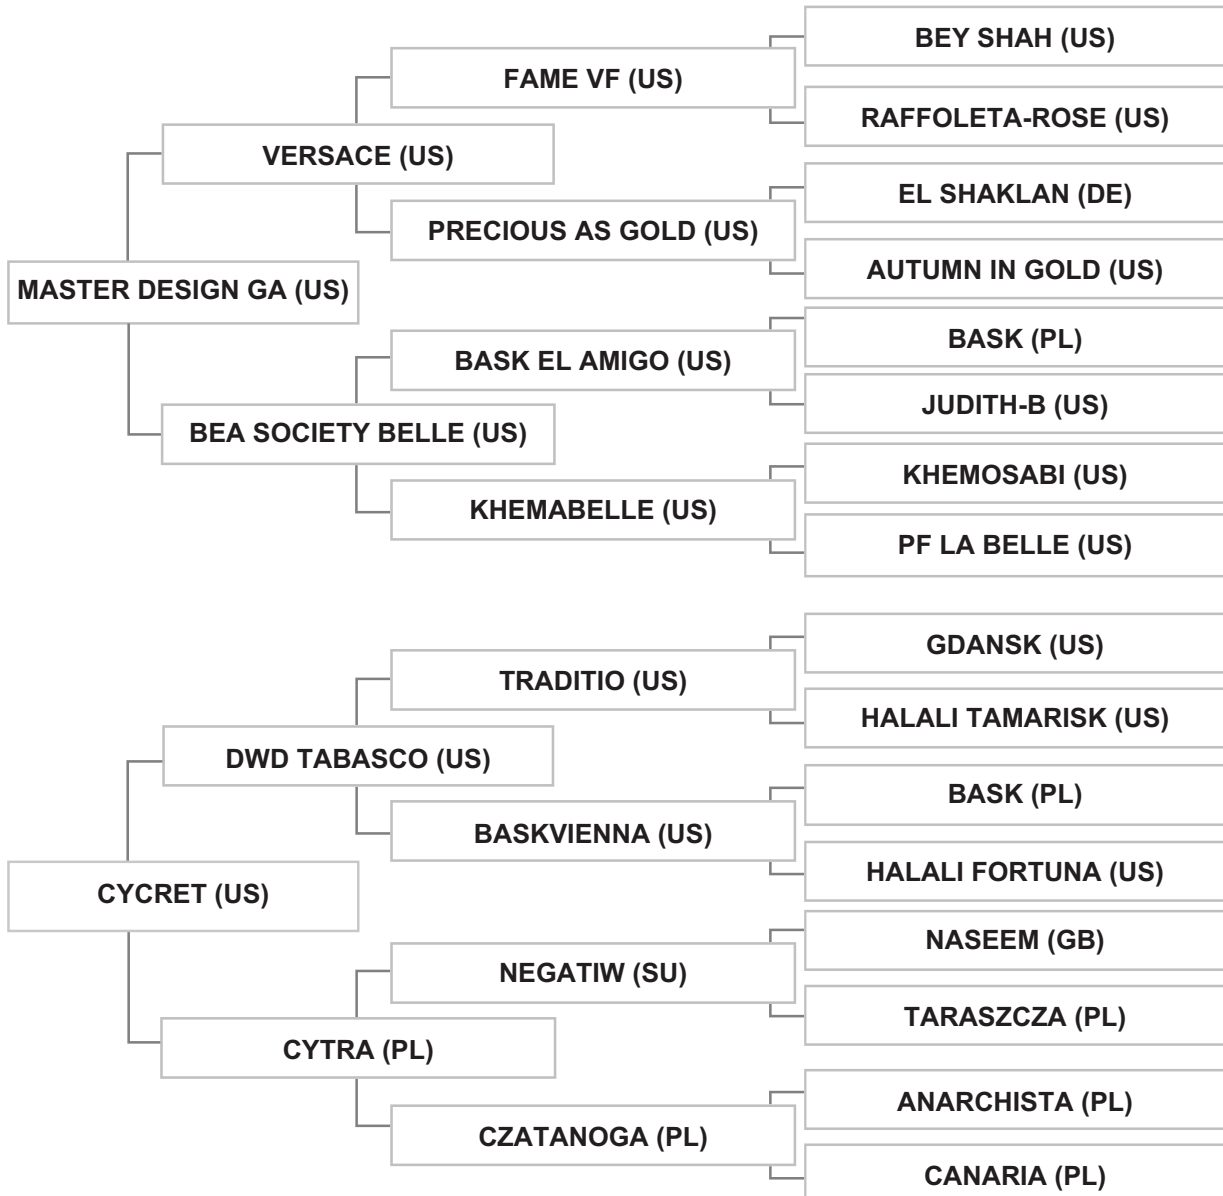

Strain: NOT RECORDED (MILORDKA, 1816)

Sire: MASTER DESIGN GA (US), chestnut, 2003, AHRA # 606224, USA012060622403

Dam: CYCRET (US), grey, 1993, AHR # 493262, ITSB # 5736, GASB Vol. XI

Bred by: Mrs. DANIELA KOENIG / GERMANY

Mr. ABDUL RAHMAN SLEIMAN - LEBANON - TRIPOLI