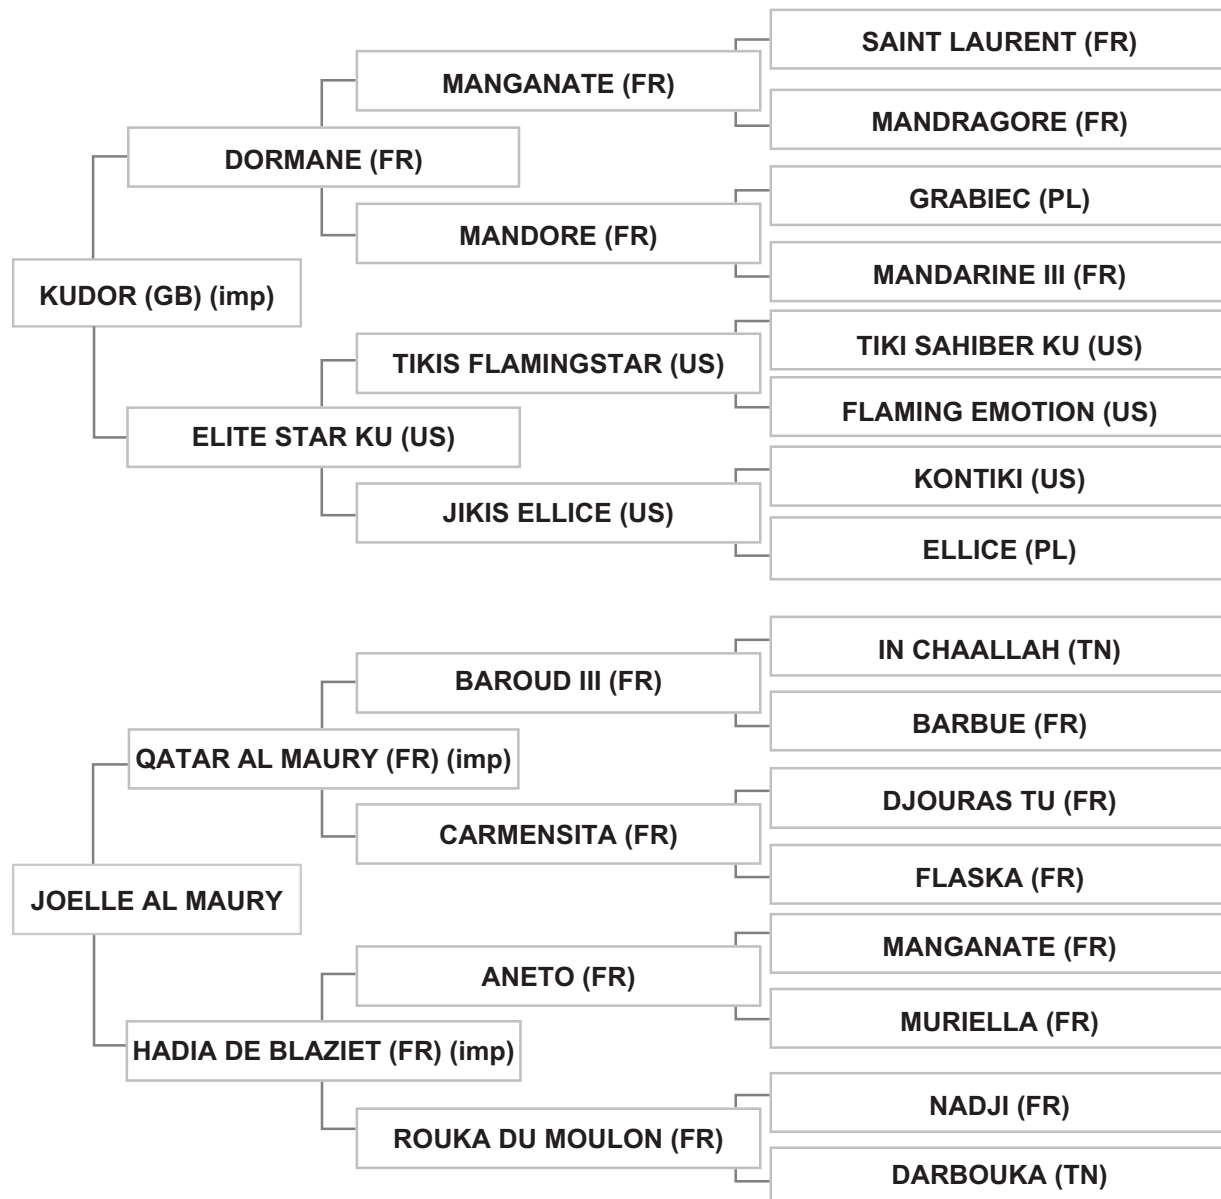

Strain: NOT RECORDED (FAMILY OF YAMOUNA, 1869)

Sire: KUDOR (GB) (imp), grey, 1996, AHSB Vol. XVIII # 3213, LSB Vol. V # 209

Dam: JOELLE AL MAURY, bay, 2006, LSB Vol. V # 202

Bred By: Mr. FAYSAL AL ORFALY / LEBANON - KOB ELIAS