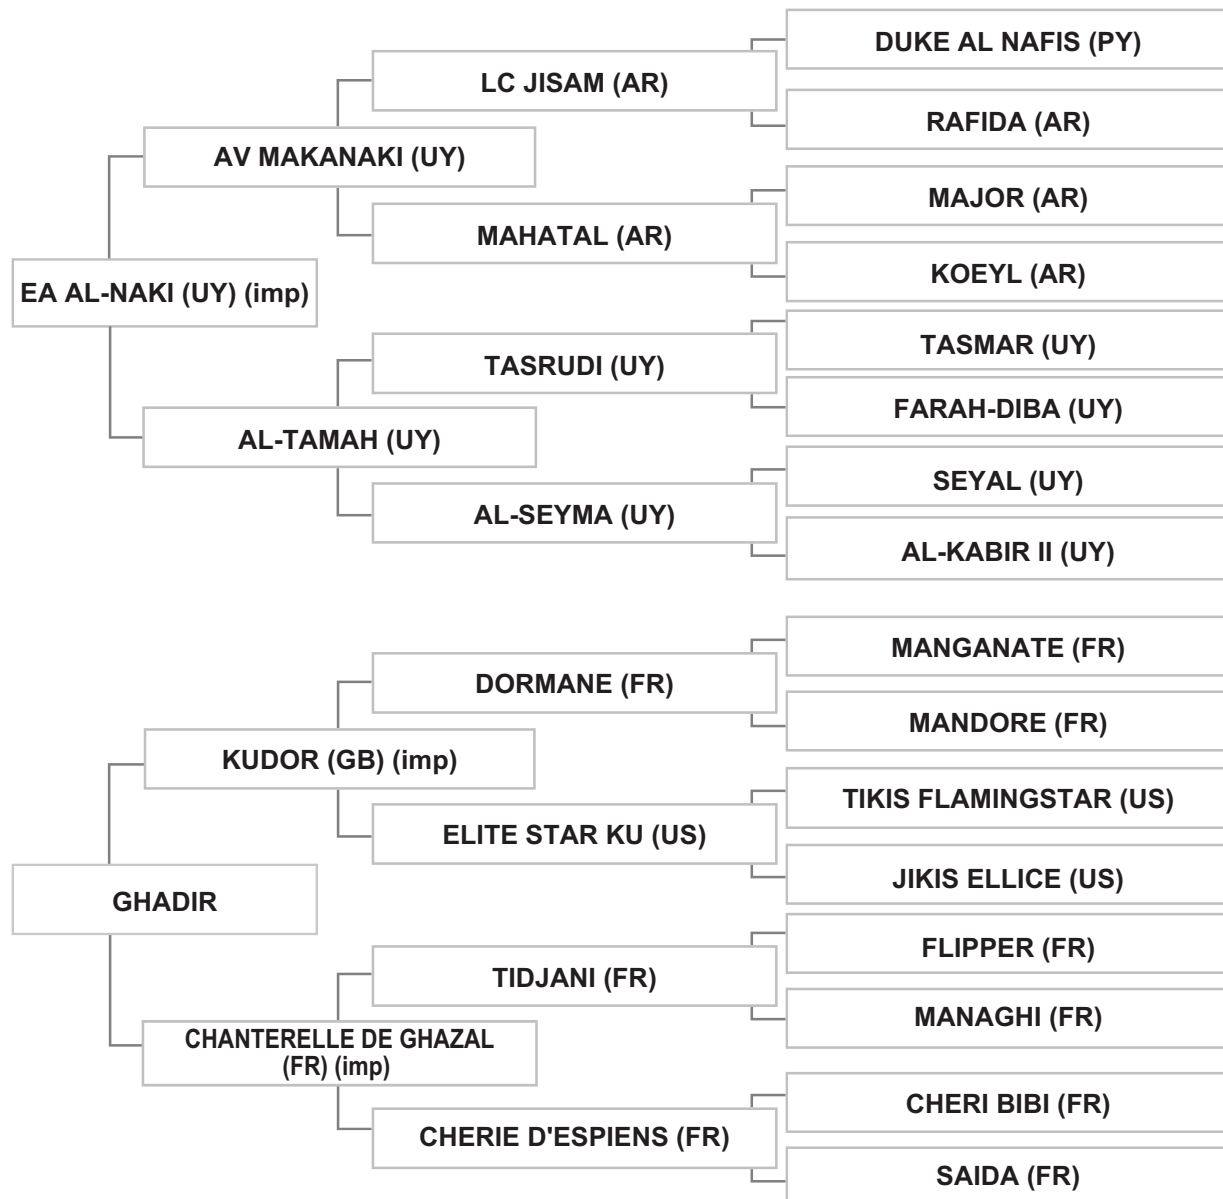

Strain: SEGLAWI MUKHALLADI (MERJANE')

Sire: EA AL-NAKI (UY) (imp), chestnut, 1995, UASB # 4101, UAE Vol. VII # 2609, LSB Vol. V # 210

Dam: GHADIR, grey, 2008, LSB Vol. V # 252

Bred By: Mr. NABIL MOURAD / LEBANON - SA'ADNAYEL