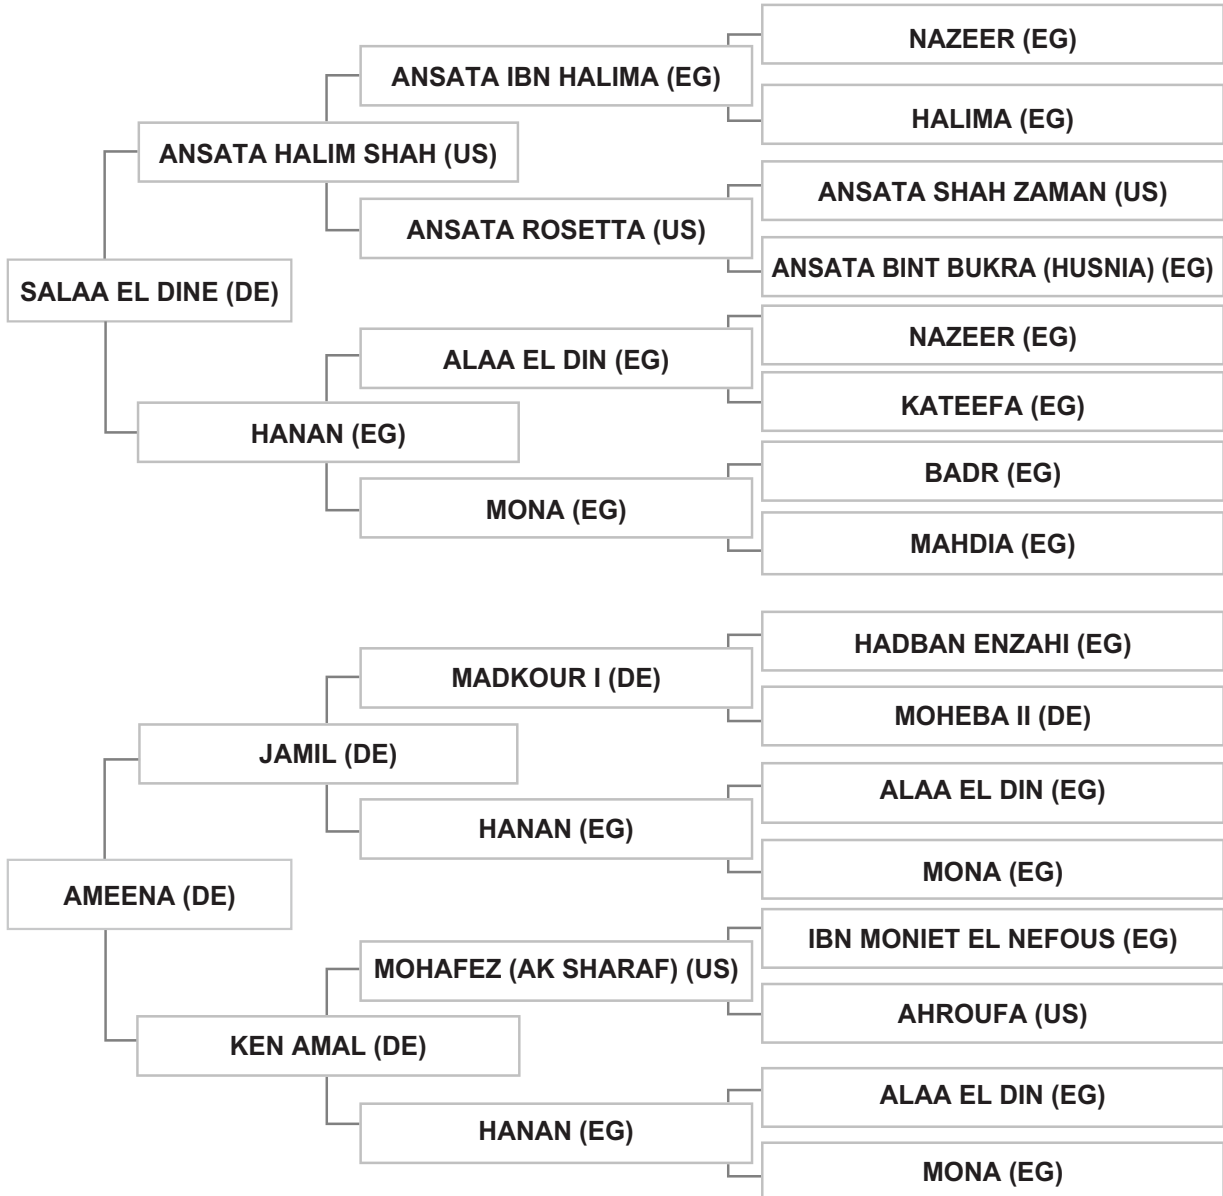

Strain: OBEYAH OM JREES

Sire: SALAA EL DINE (DE), grey, 1985, GASB Vol. IV # AV 3028/85

Dam: AMEENA (DE), grey, 1983, GASB Vol. IV, QASB Vol. II # 320

Bred by: H. E. SHEIKH ABDUL AZIZ BIN KHALED AL THANI / QATAR

Mr. CHAFIK AL MOUSSAWI - LEBANON - RIYAK