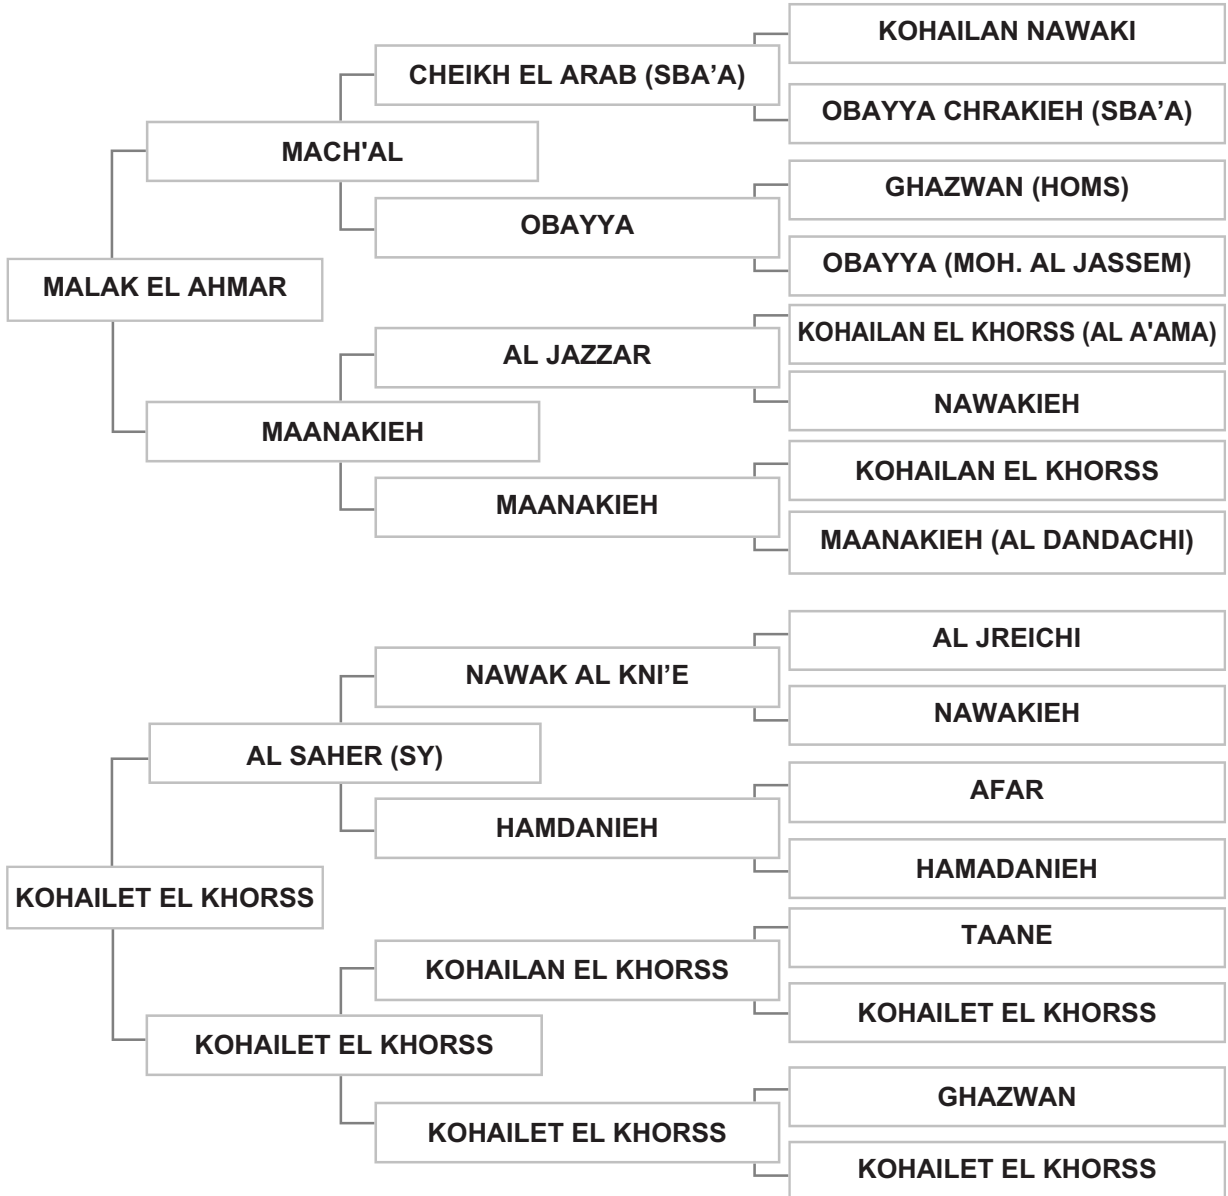

Strain: KOHAILAN EL KHORSS

Sire: MALAK EL AHMAR

Dam: KOHAILET EL KHORSS

Bred by: Mr. MAHMOUD ARAJI / LEBANON - BAR ELIAS