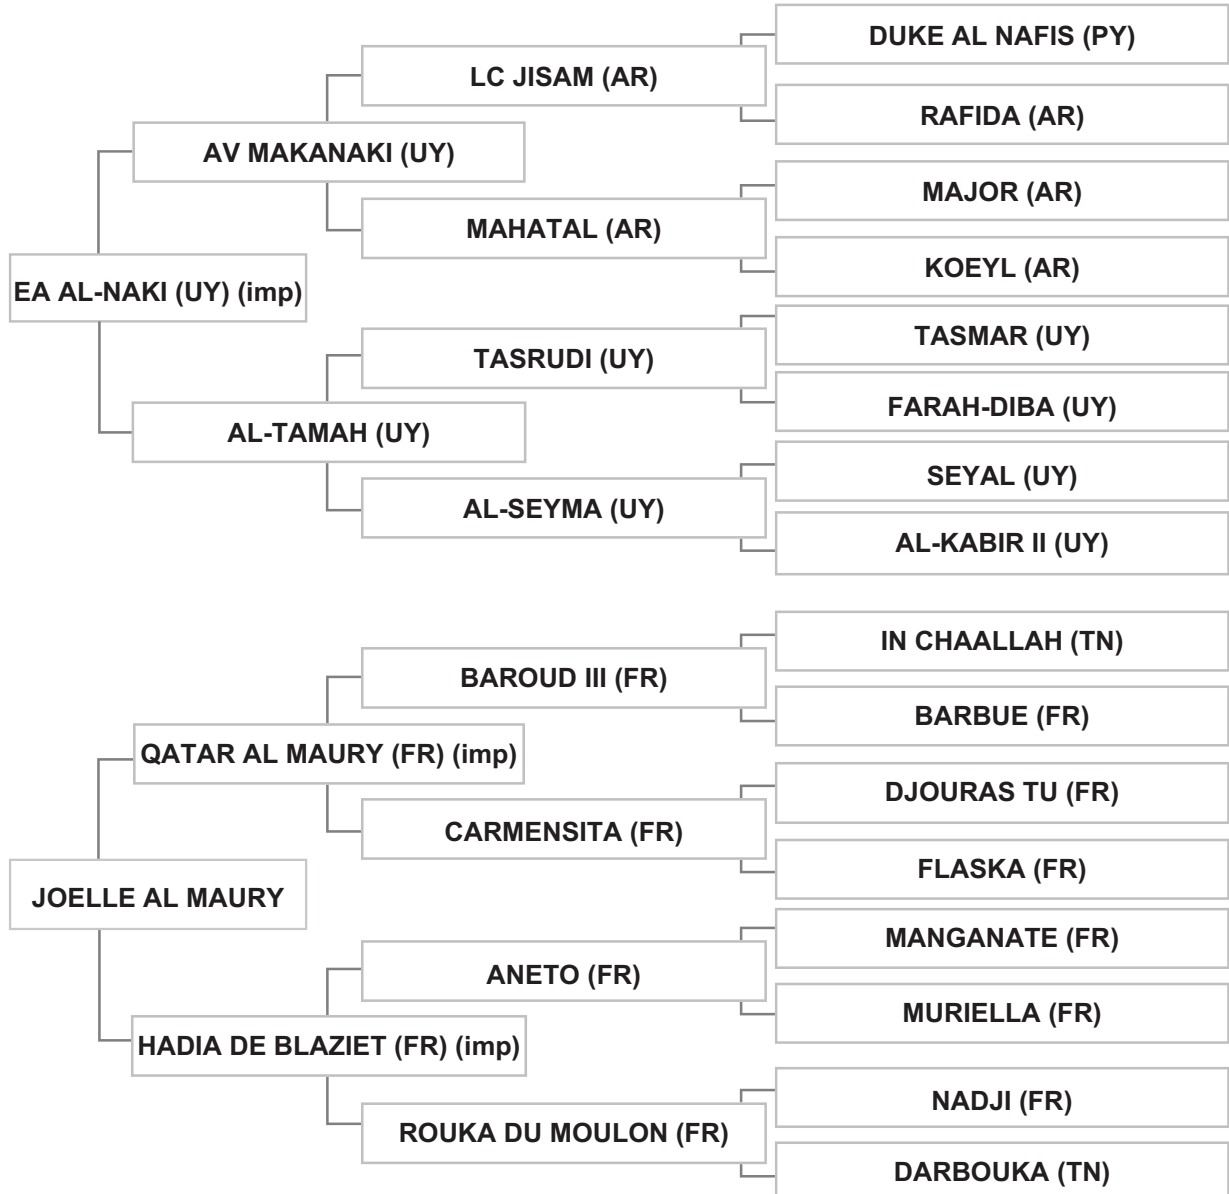

Strain: NOT RECORDED (FAMILY OF YAMOUNA, 1869)

Sire: EA AL-NAKI (UY) (imp), chestnut, 1995, UASB # 4101, UAE Vol. VII # 2609, LSB Vol. V # 210

Dam: JOELLE AL MAURY, bay, 2006, LSB Vol. V # 202

Bred By: Mr. FAYSAL AL ORFALY / LEBANON - KOB ELIAS