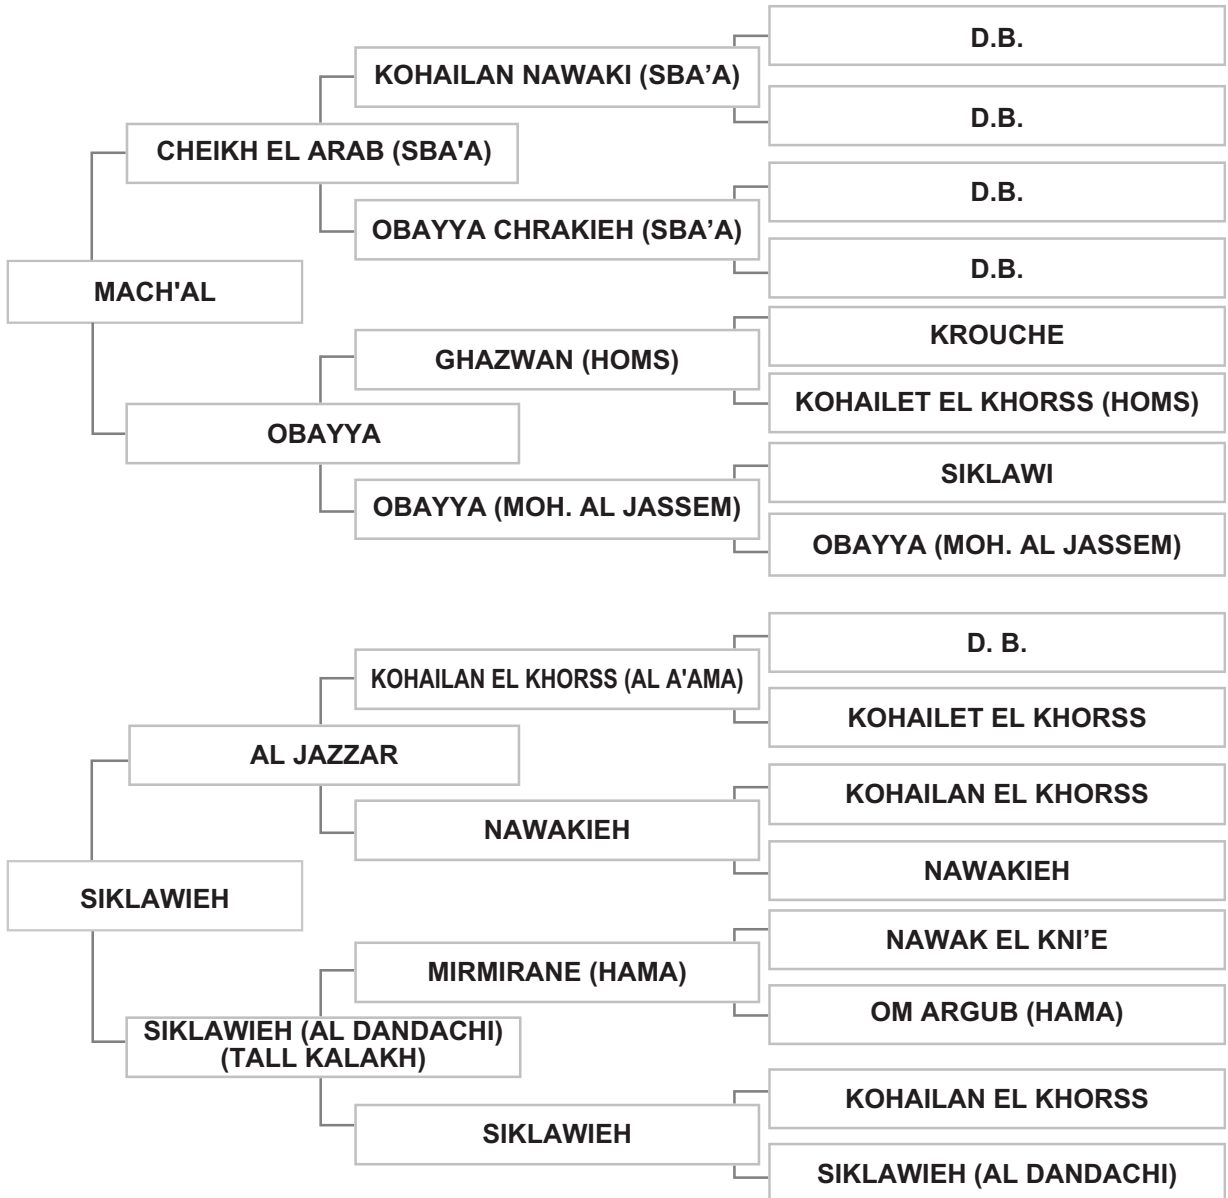

Strain: SIKLAWI

Sire: MACH'AL

Dam: SIKLAWIEH

Bred by: AL DANDACHI STUD / TALL KALAKH