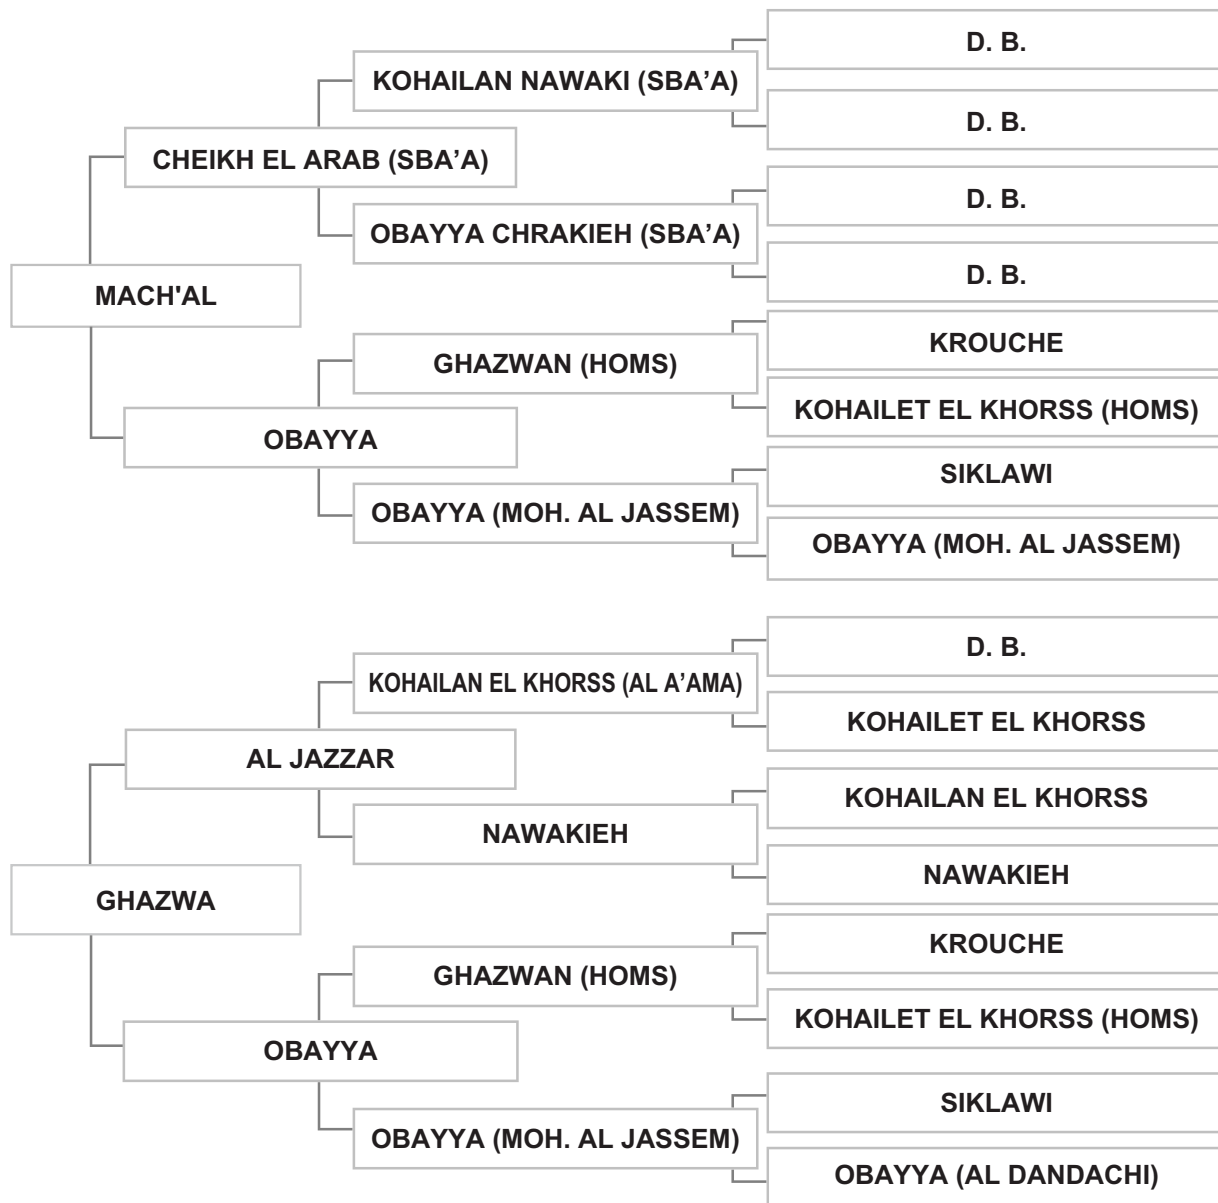

Strain: OBAYYAN

Sire: MACH'AL

Dam: GHAZWA

Bred by: AL DANDACHI STUD / TALL KALAKH