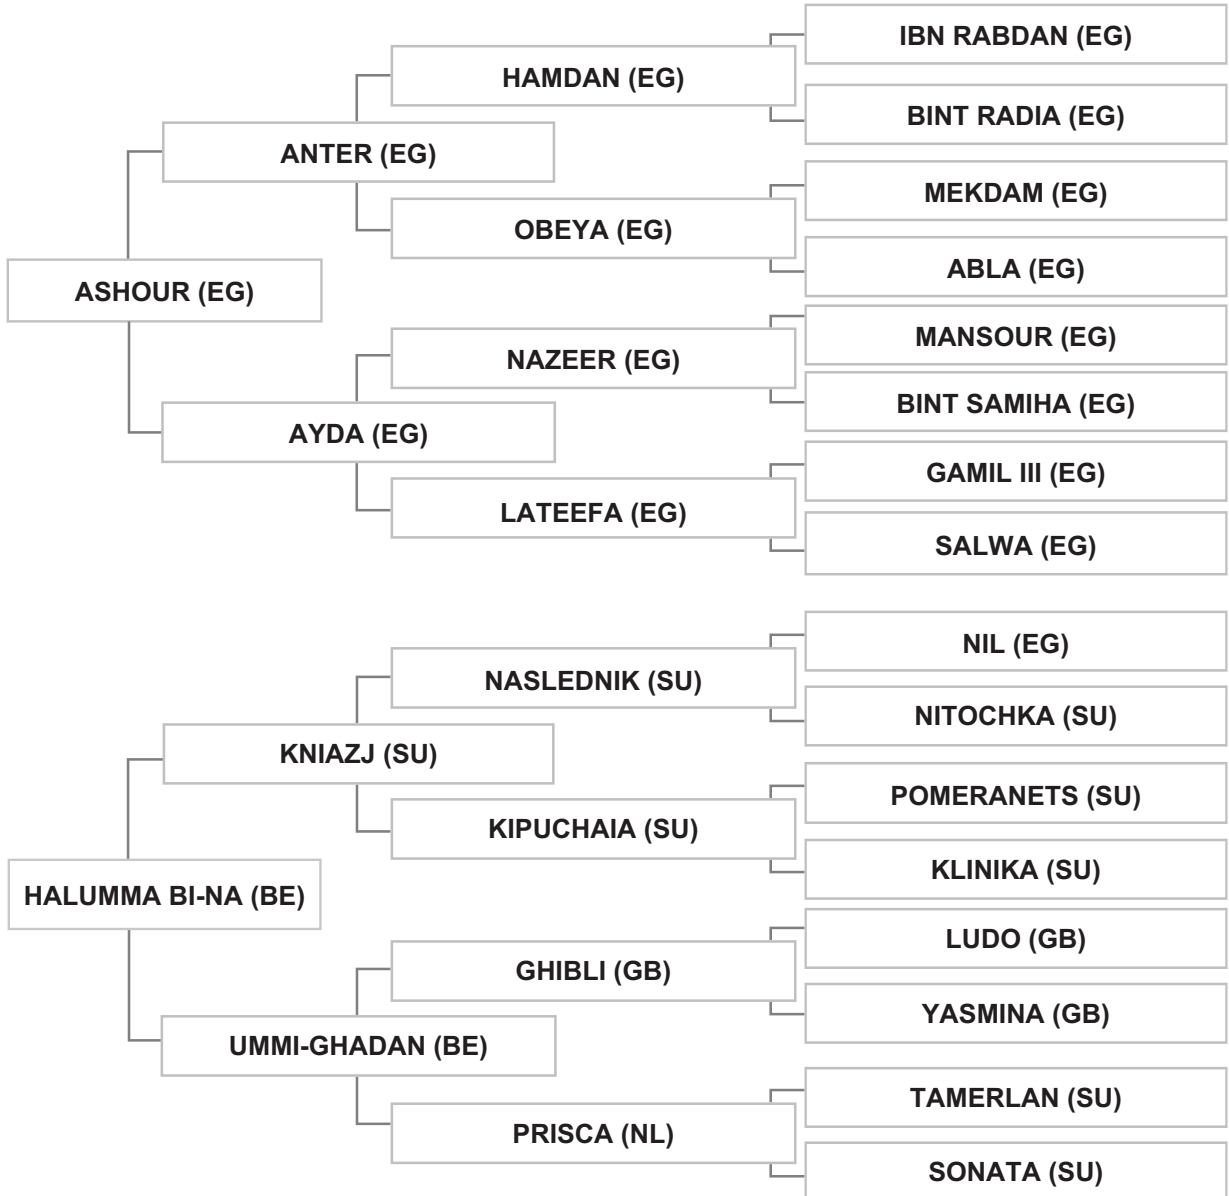

Strain: KEHAILEH JEDRANIEH (DAJANIA)

Sire: ASHOUR (EG), grey, 1971, EAO Vol. IV # EA-738, QASB Vol. II # 301

Dam: HALUMMA BI-NA (BE), chestnut, 1989, BAPS # 1494, QASB Vol. II # 242

Bred by: AL SHAQAB STUD / QATAR

Mr. KHALED MOHAMAD EL AHMAD - GREEN HILL SCHOOL, DOHA ARAMOON - LEBANON