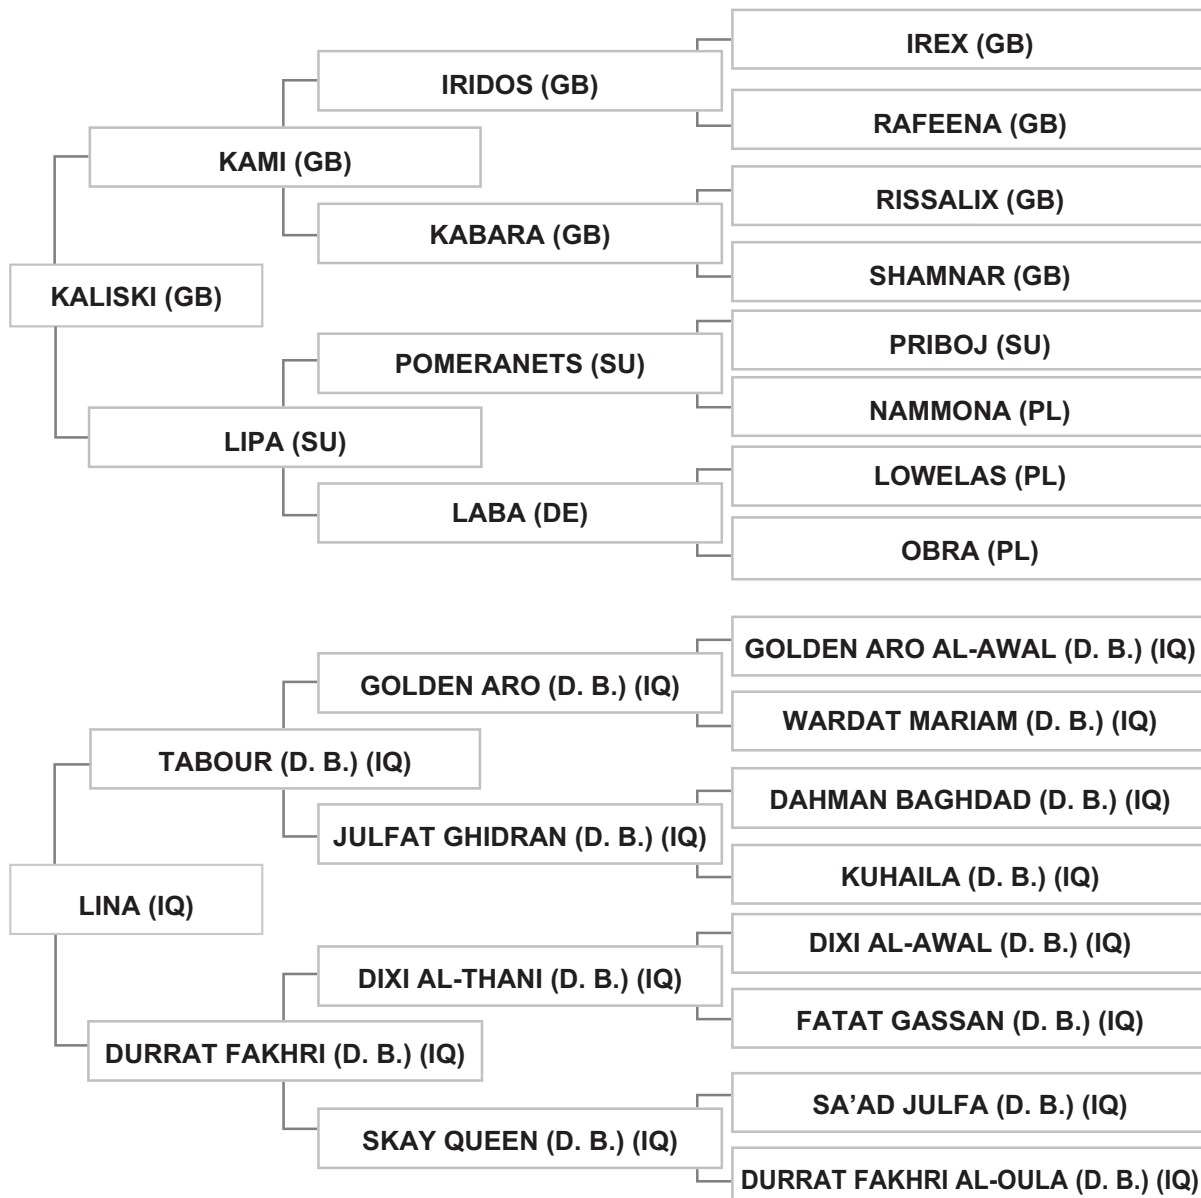

Strain: SAGLAWIEH (HAMRAT NAFIA)

Sire: KALISKI (GB), chestnut, 1981, AHSB Vol. XIV, IRAQ Vol. I # 4

Dam: LINA (IQ), grey, 1980, IRAQ Vol. I # 109

Bred By: Mr. ABDEL AZIZ AL NEJEFI / IRAQ

Mr. ROGER KARAM - LEBANON - MAJDAL ANJAR