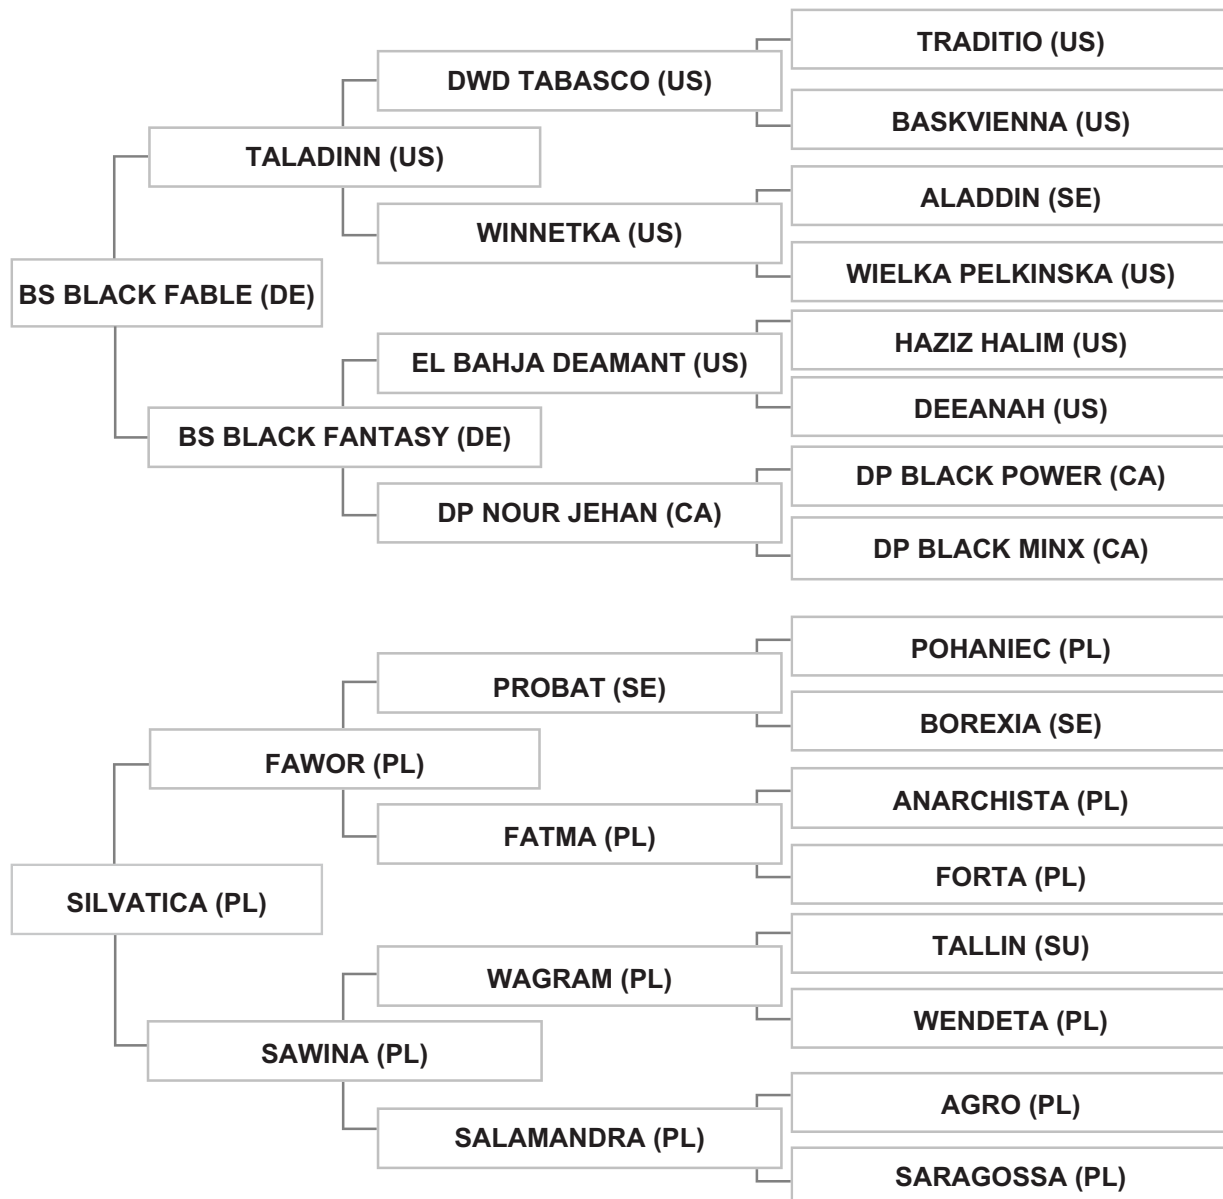

Strain: KEHAILEH DAJANIEH (MLECHA)

Sire: BS BLACK FABLE (DE), black, 1998, GASB Vol. VI # 08/21259/98

Dam: SILVATICA (PL), black, 1999, PASB Vol. XIV-3

Bred By: Mrs. ALICJA NAPIORA / POLAND

Mr. YASSER DAHROUGE - LEBANON - HADATH