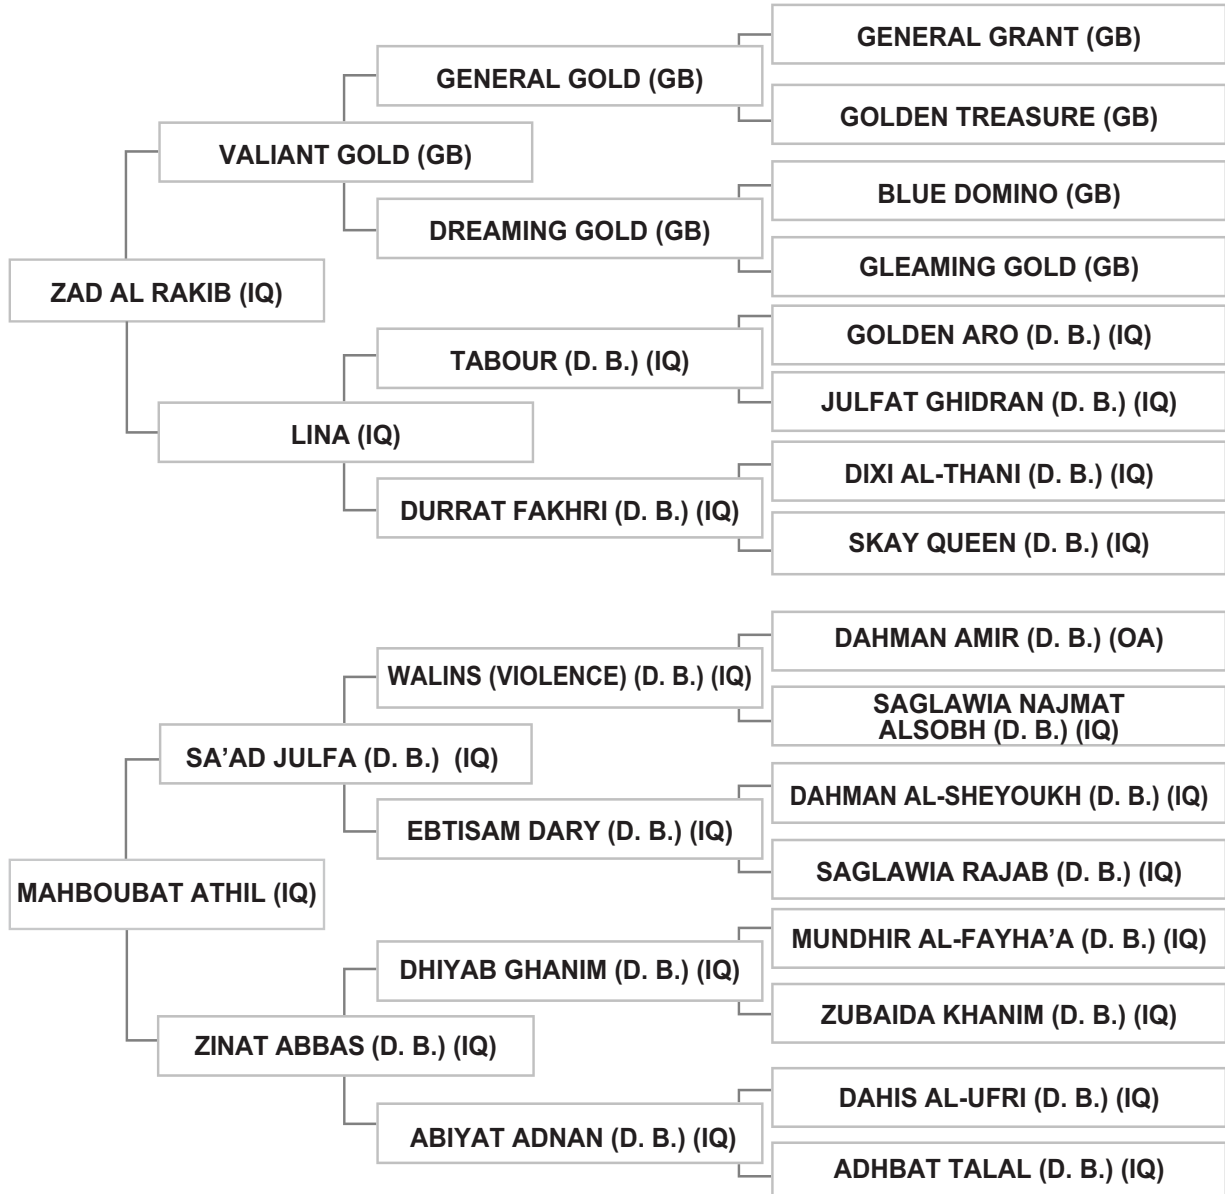

Strain: MANAGHI (AZIMAT HOSAIN)

Sire: ZAD AL-RAKIB (IQ), chestnut , 1985, IRAQ Vol. II # 330  
 Dam: MAHBOUBAT ATHIL (IQ), grey, 1970, IRAQ Vol. I # 18

Bred By: Mr. ABDEL AZIZ AL NEJEFI / IRAQ

Mr. ROGER KARAM - LEBANON - MAJDAL ANJAR