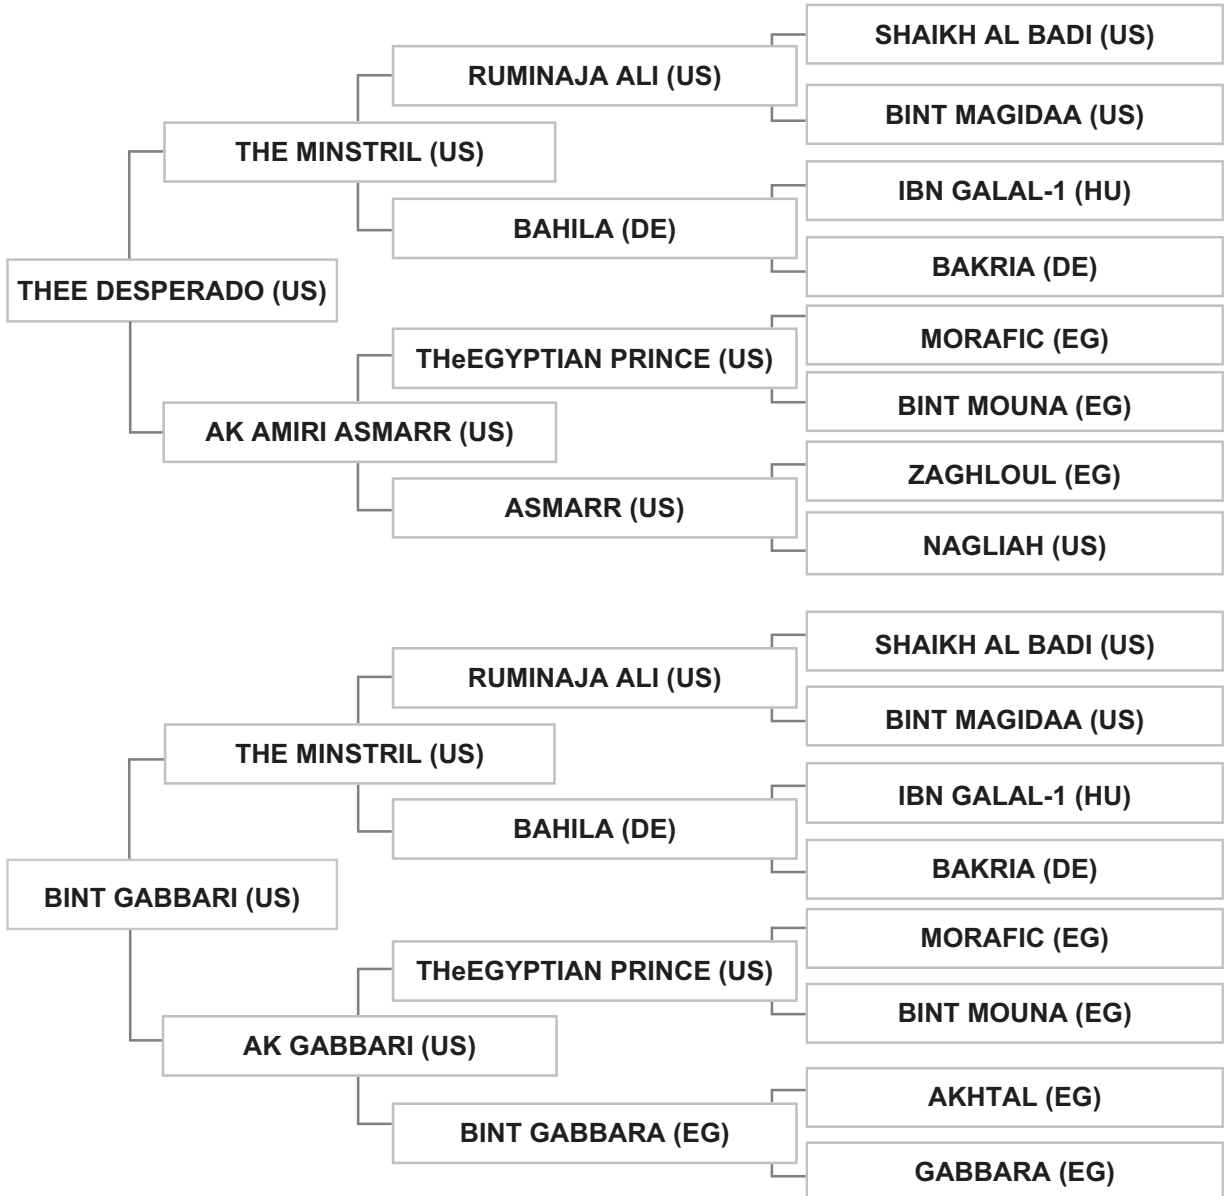

Dam: BINT GABBARI (US), grey, 1996, AHRA # 0542254

Bred By: A. E. HAND - BRECKENRIDGE TX / UNITED STATES OF AMERICA

Dr. ZUHAIR AL KHATIB - LEBANON - AL DEBBIEH

Strain: HAMDANI SEMRI (NAZEEMAH)

Sire: SARHAN (SY), grey, 1983, SYSB Vol. I # A0393