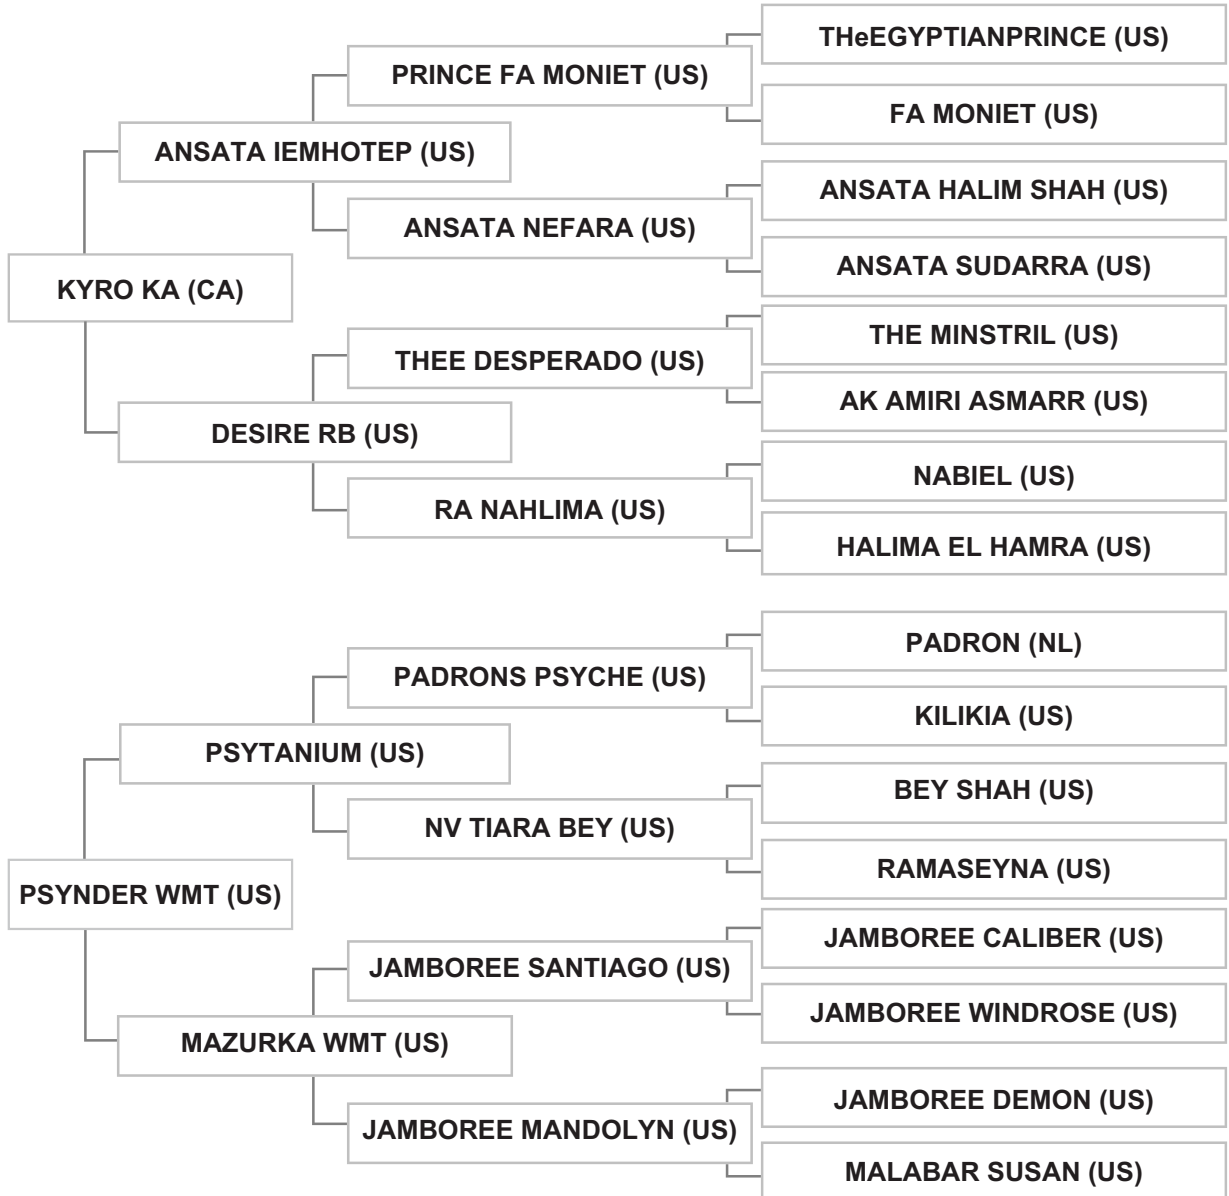

Strain: KEHAILEH RODANIEH (RODANIA)

Sire: KYRO KA (CA), grey, 2000, CAHR # 40742, PAHR # 001456, RJSB Vol. VII

Dam: PSYNDER WMT (US), bay, 2002, AHR # 597572, RJSB Vol. VIII

Bred By: Mr. NOFAL KAHOOK / JORDAN - AMMAN

Mr. MOHAMAD KHALIFEH - LEBANON - TANBOURIT