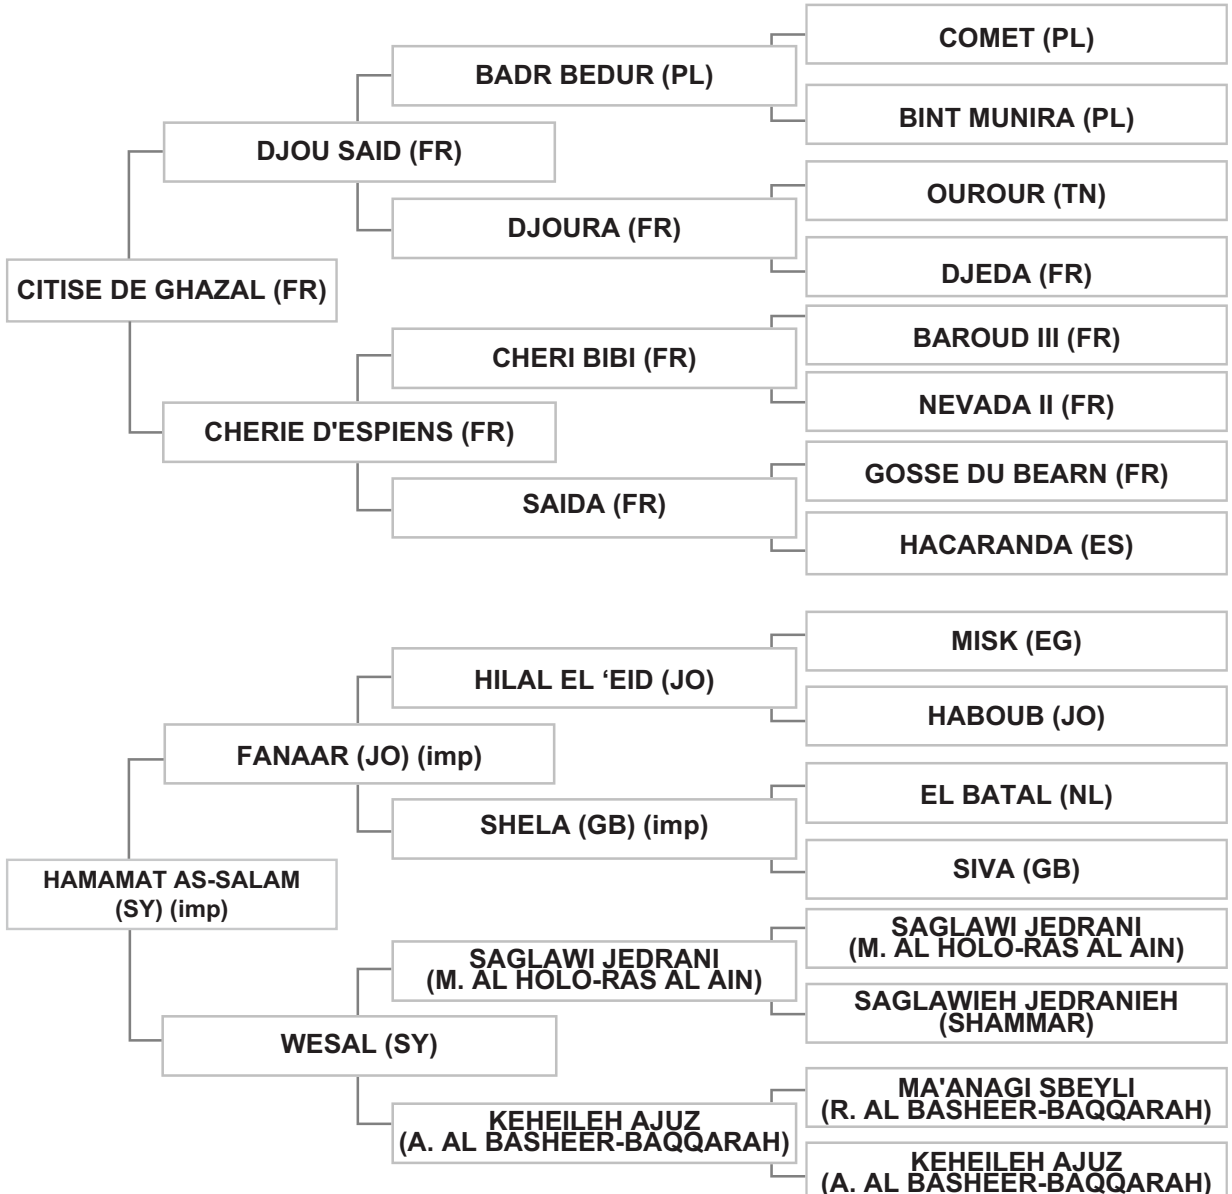

Strain: KEHEILET AJUZ (WESAL)

Sire: CITISE DE GHAZAL (FR), bay, 1995, SBFAR Vol. VIII, UAE, SYSB Vol. VI # A02164

Dam: HAMAMAT AS-SALAM (SY) (imp), grey, 1997, SYSB Vol. IV # A01222, LSB Vol. V # 174

Bred By: Dr. ZUHAIR AL KHATIB / LEBANON - AL DEBBIEH