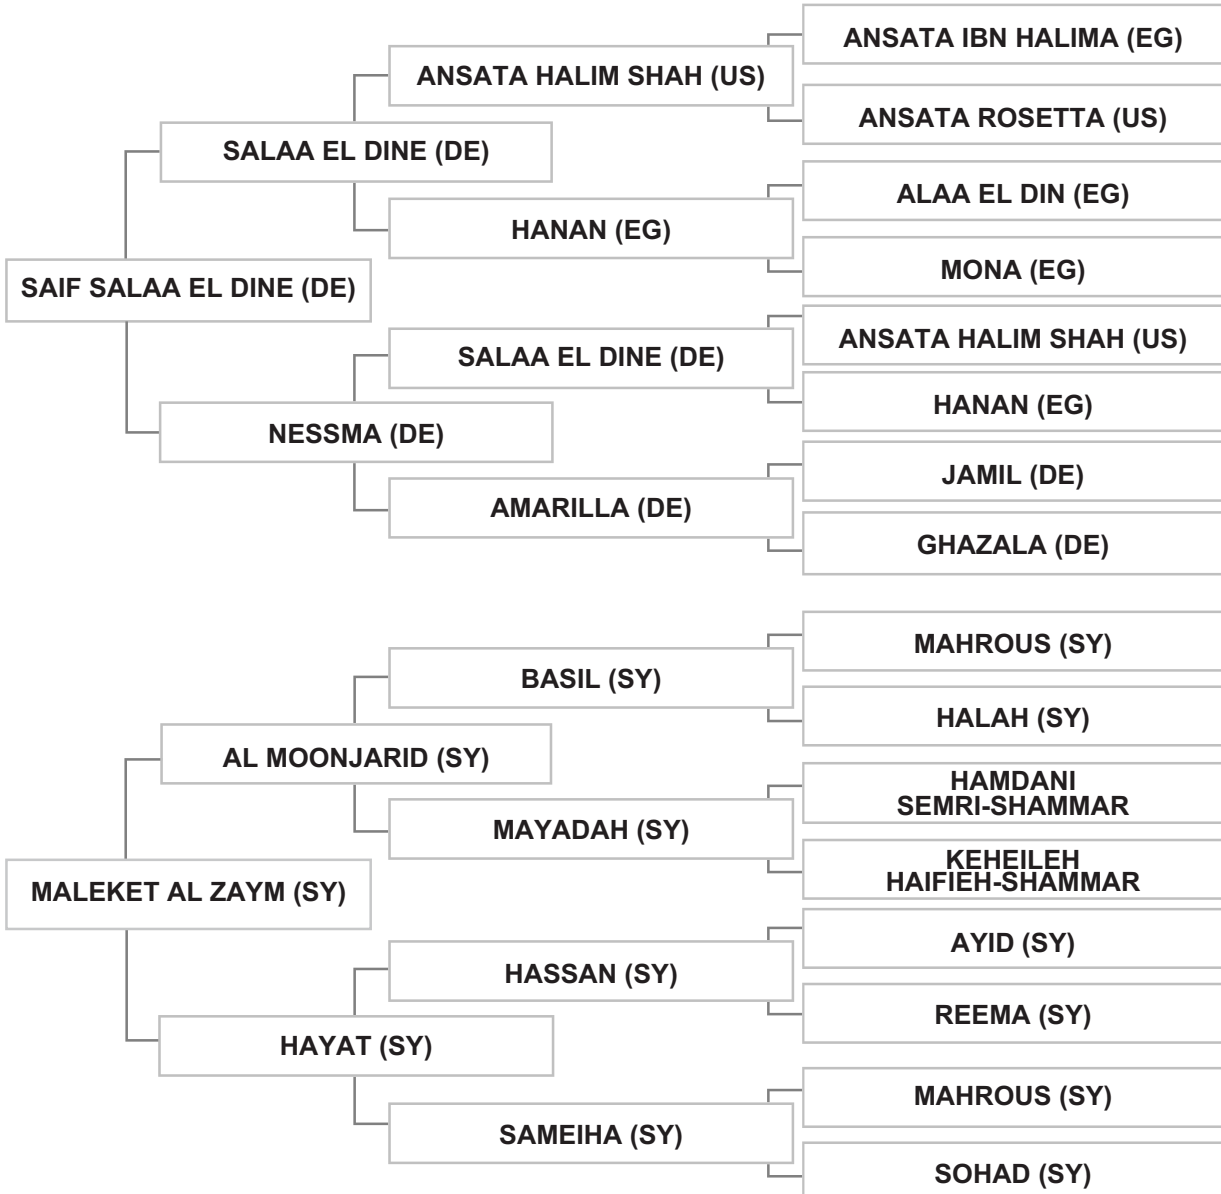

Dam: MALEKET AL ZAYM (SY), grey, 2003, SYSB Vol. VIII # A02677

Bred by: Mrs. GHOFRAN AMANAH / SYRIA

Mr. DANIEL YOUSSEF - LEBANON - MA'AROUB

Strain: NOT RECORDED (FAMILY OF WOLOSZKA, CA. 1810)

Sire: ABITIBI (FR), grey, 1988, SBFAR Vol. V, AHSB Vol. XVII, SYSB Vol. IX # A03241