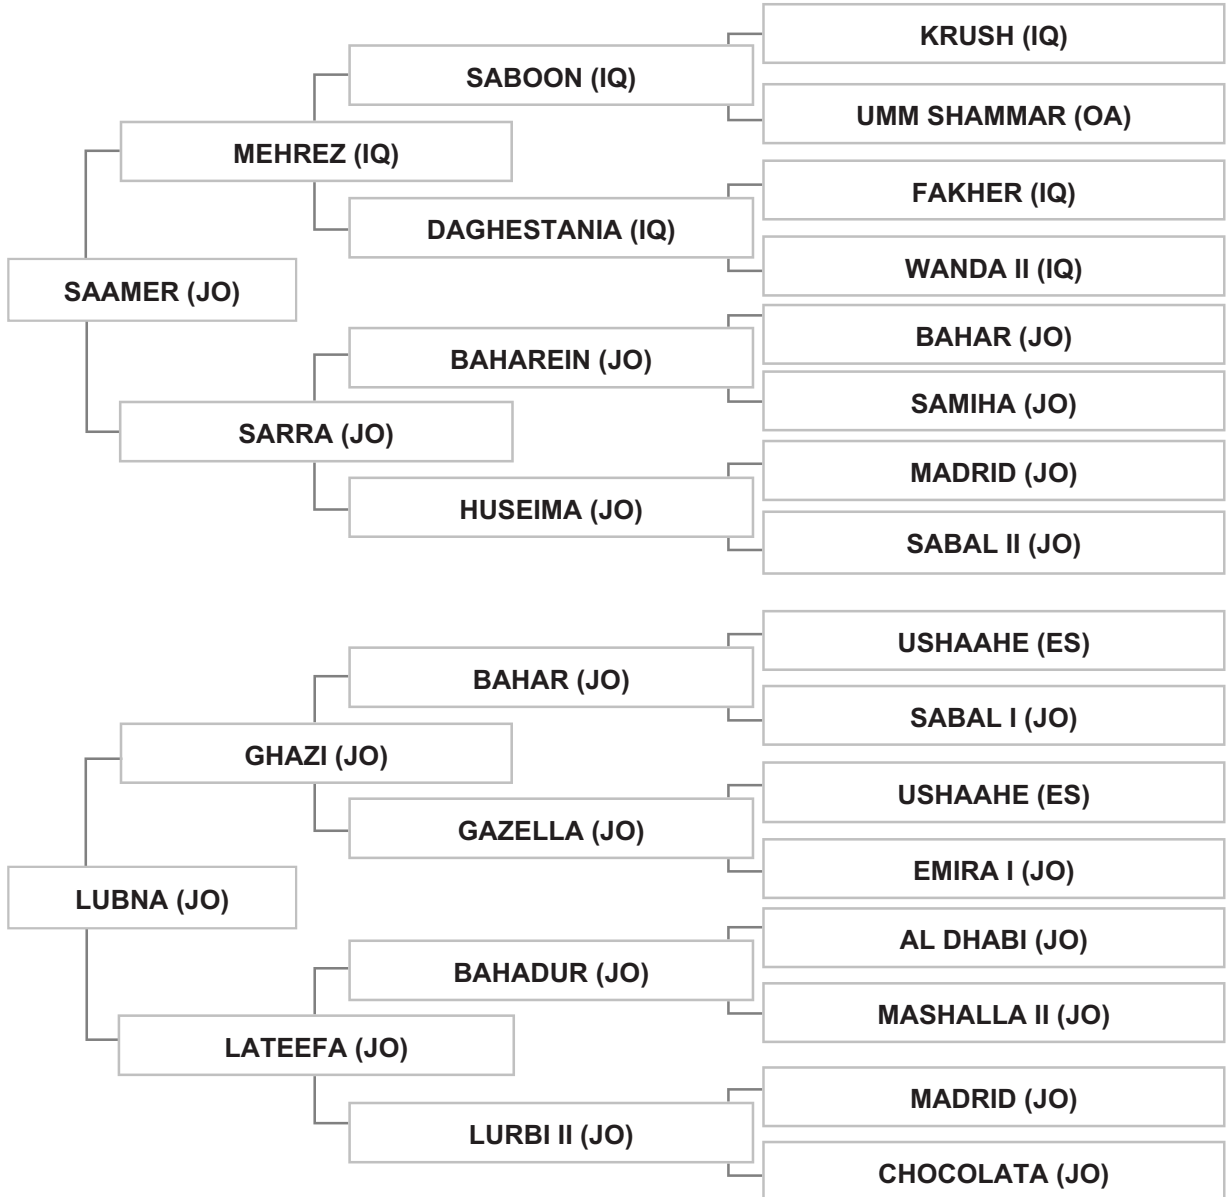

Strain: ABAYAN ABU EJERES (ABAYA)

Sire: SAAMER (JO), grey, 1983, RJSB Vol. II

Dam: LUBNA (JO), grey, 1983, RJSB Vol. II

Bred by: THE ROYAL JORDANIAN STATE STUD / JORDAN

Mr. JOE ACHKAR - LEBANON