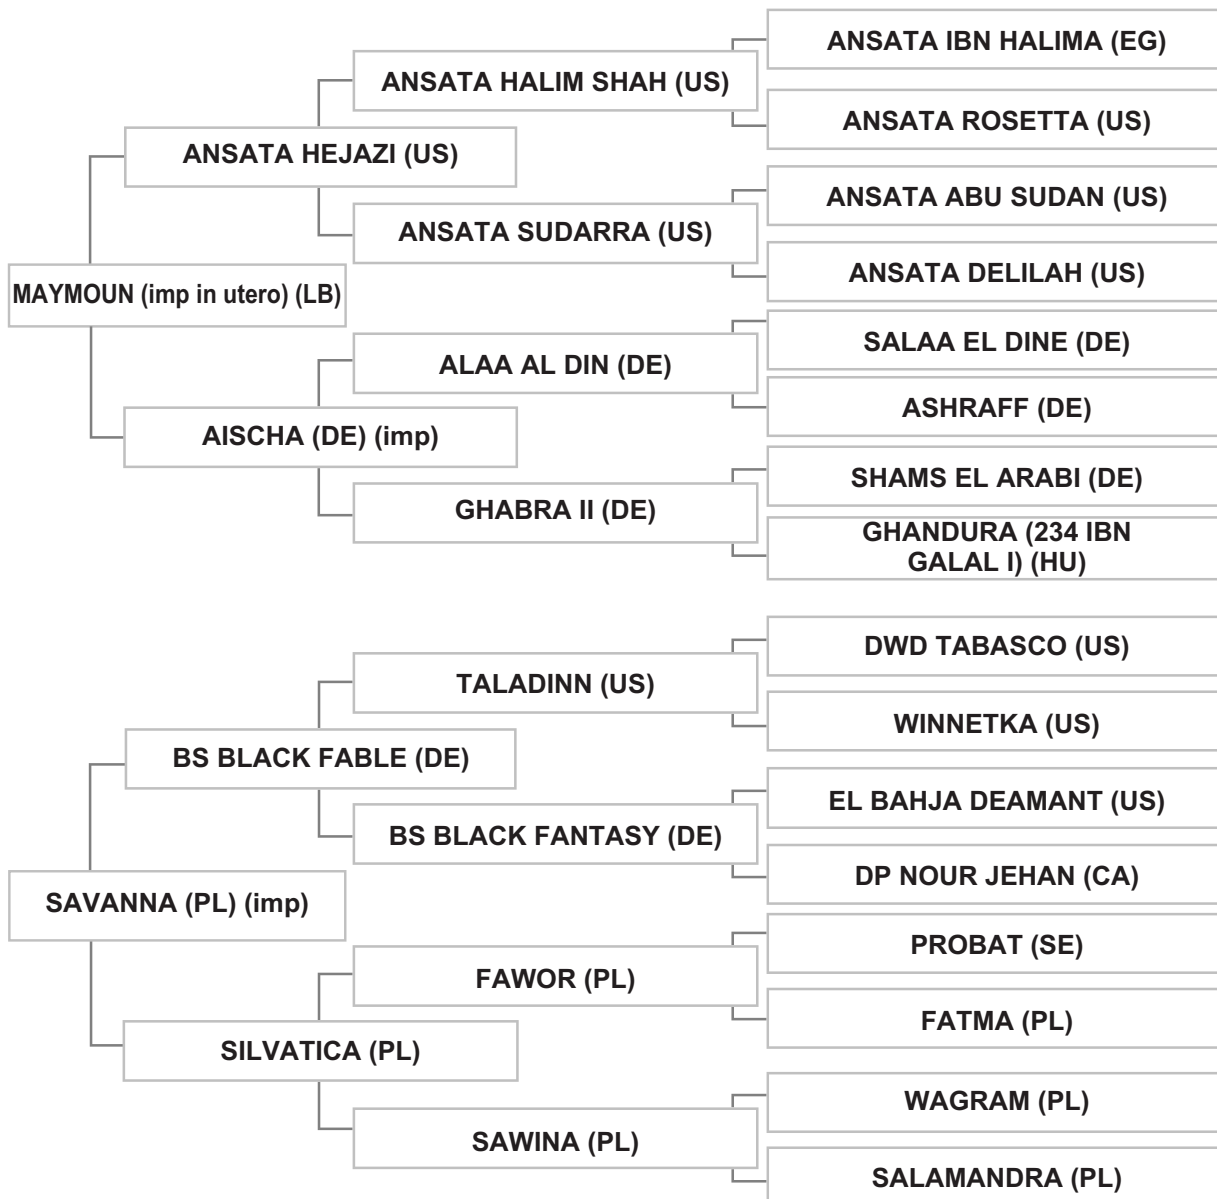

Strain: KEHAILEH DAJANIEH (MLECHA)

Sire: MAYMOUN (imp in utero) (LB), grey, 2008, LSB Vol. V # 258

Dam: SAVANNA (PL) (imp), black, 2009, PASB Vol. XVI-3, LSB Vol. V # 326

Bred by: Mr. ADNAN MAZLOUM / LEBANON - SA'ADNAYEL