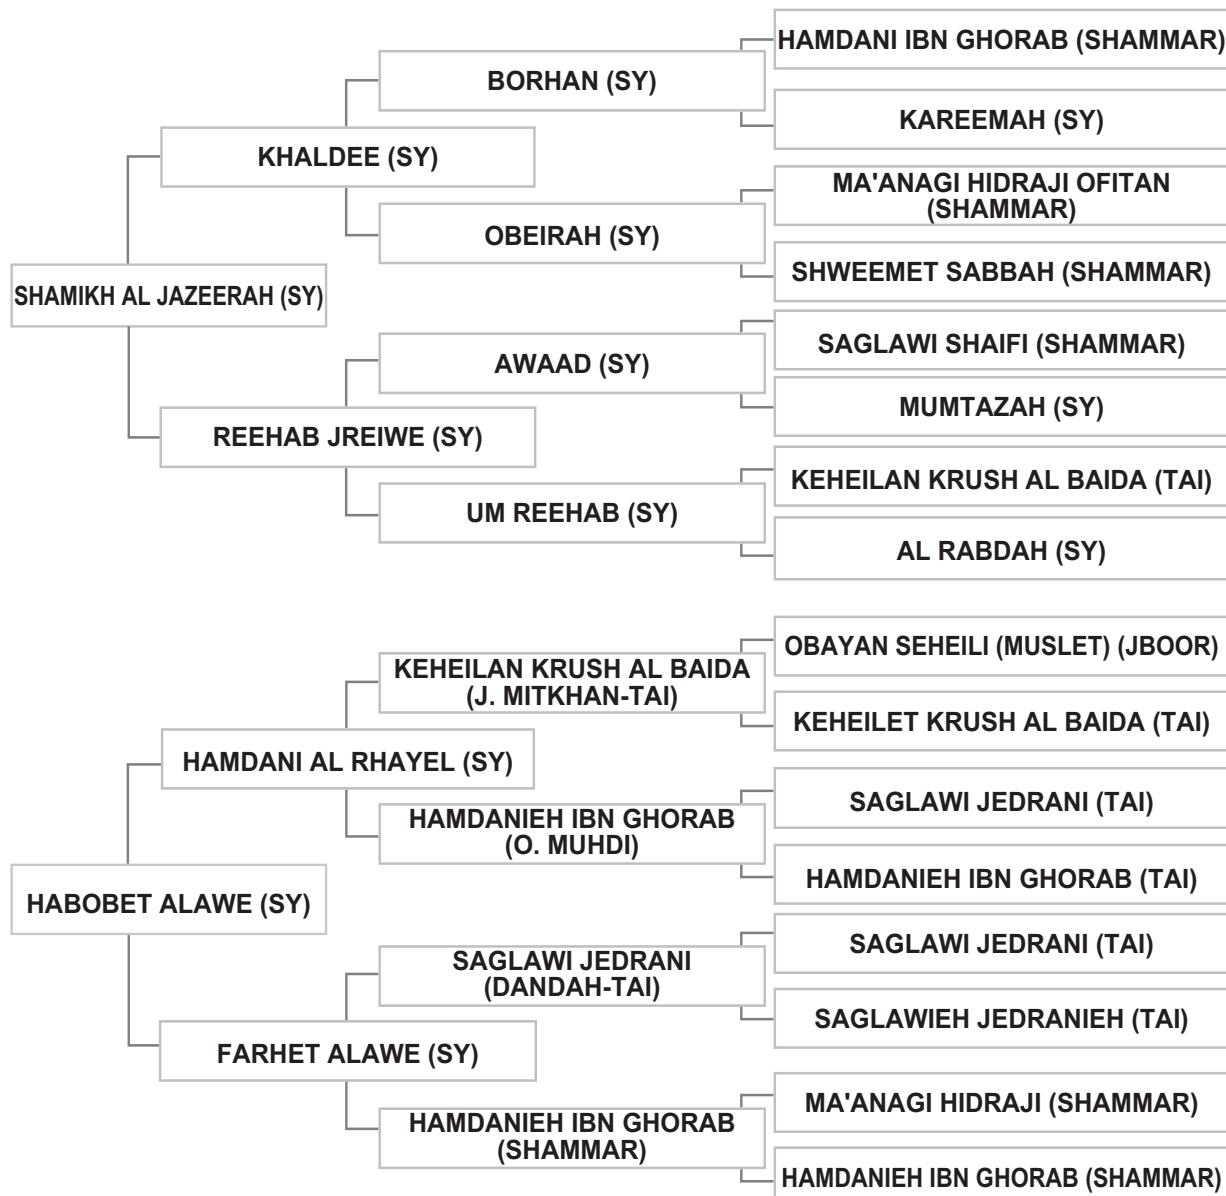

Strain: HAMDANI IBN GHORAB (FARHET ALAWE)

Sire: SHAMIKH AL JAZEERAH (SY), bay , 2000, SYSB Vol. IX # A03115

Dam: HABOBET ALAWE (SY), bay, 1997, SYSB Vol. IX # A03233

Bred By: Mr. HAMMAD J. JAZAA' / SYRIA

Mr. FADI KHOURY - LEBANON