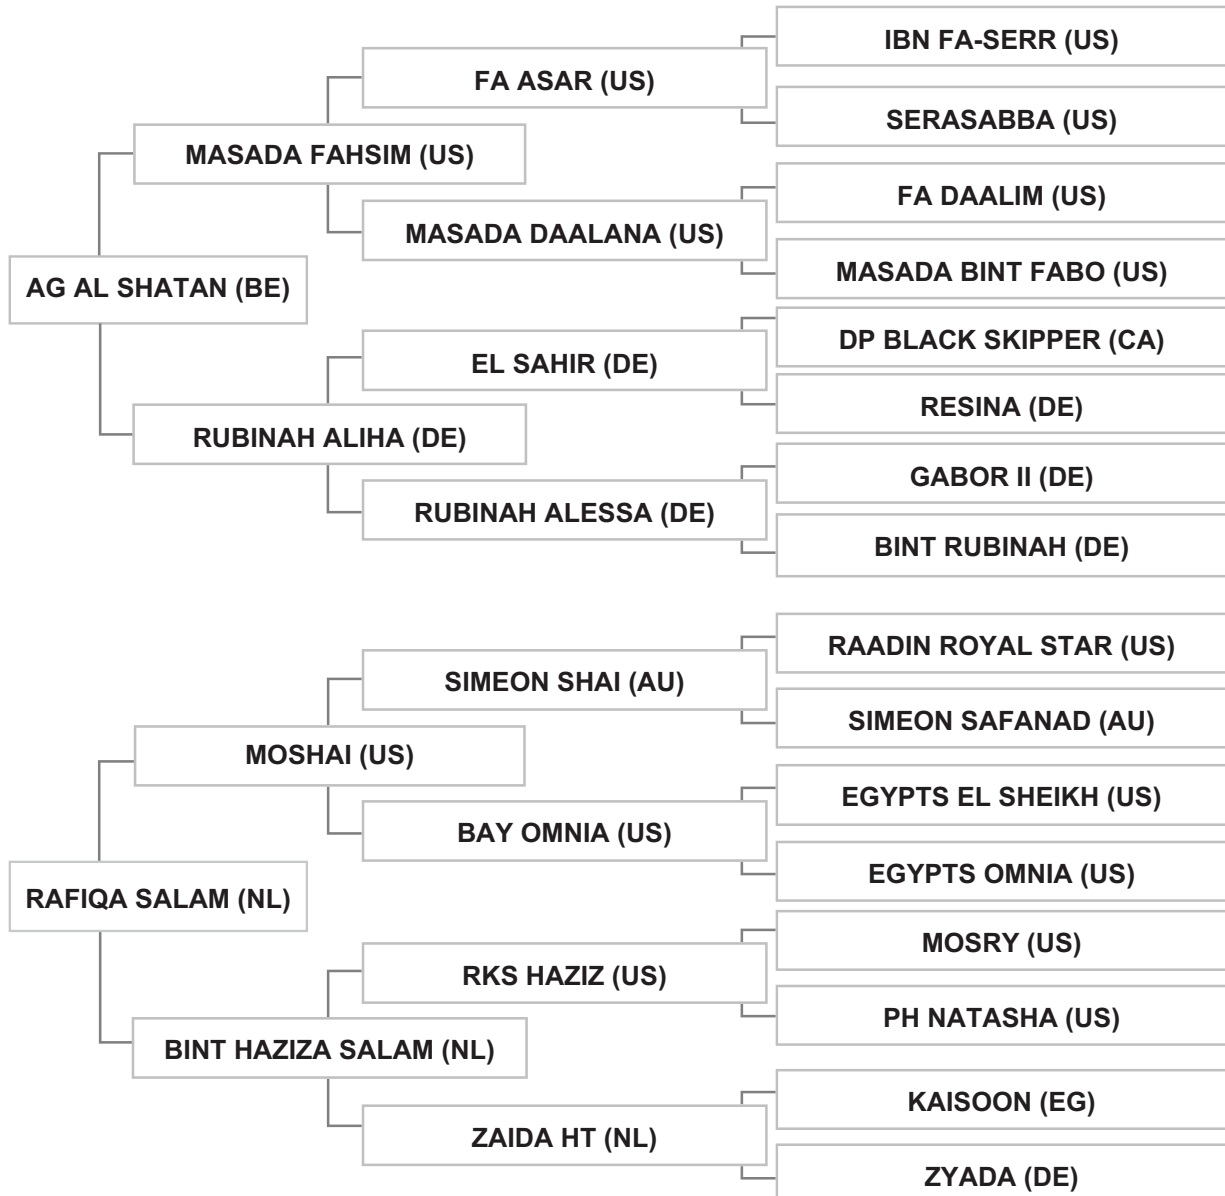

Strain: NOT RECORDED (WOLOSZKA)

Sire: AG AL SHATAN (BE), black, 2006, BAPS # BA 6454

Dam: RAFIQA SALAM (NL), bay, 1999, AVS # A.10502, BAPS # BA 5903

Bred By: Mr. N. BAKKER - VAN DER KAMP / BELGIUM

Mr. MOHAMAD AHMAD SALEM - LEBANON - BAALBACK