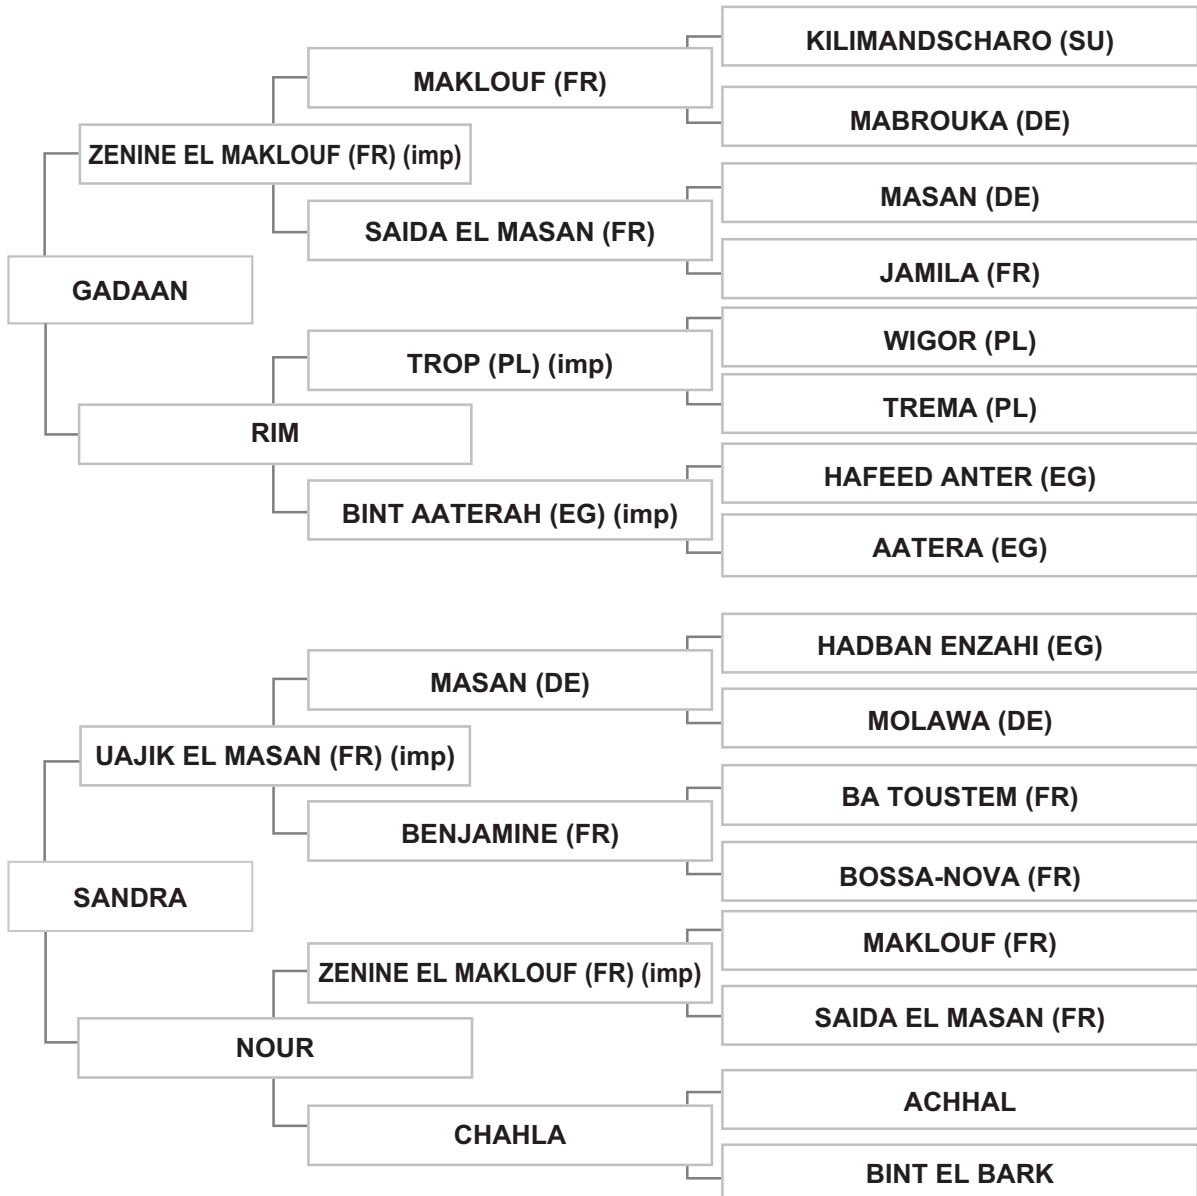

Strain: OBAYYA (BINT EL BARK)

Sire: GADAAN, grey, 2002, LSB Vol. IV # 151

Dam: SANDRA, grey, 1998, LSB Vol. V # 343

Bred By: Mr. ZEIN HOURAIBY / LEBANON - AL NABATIEH