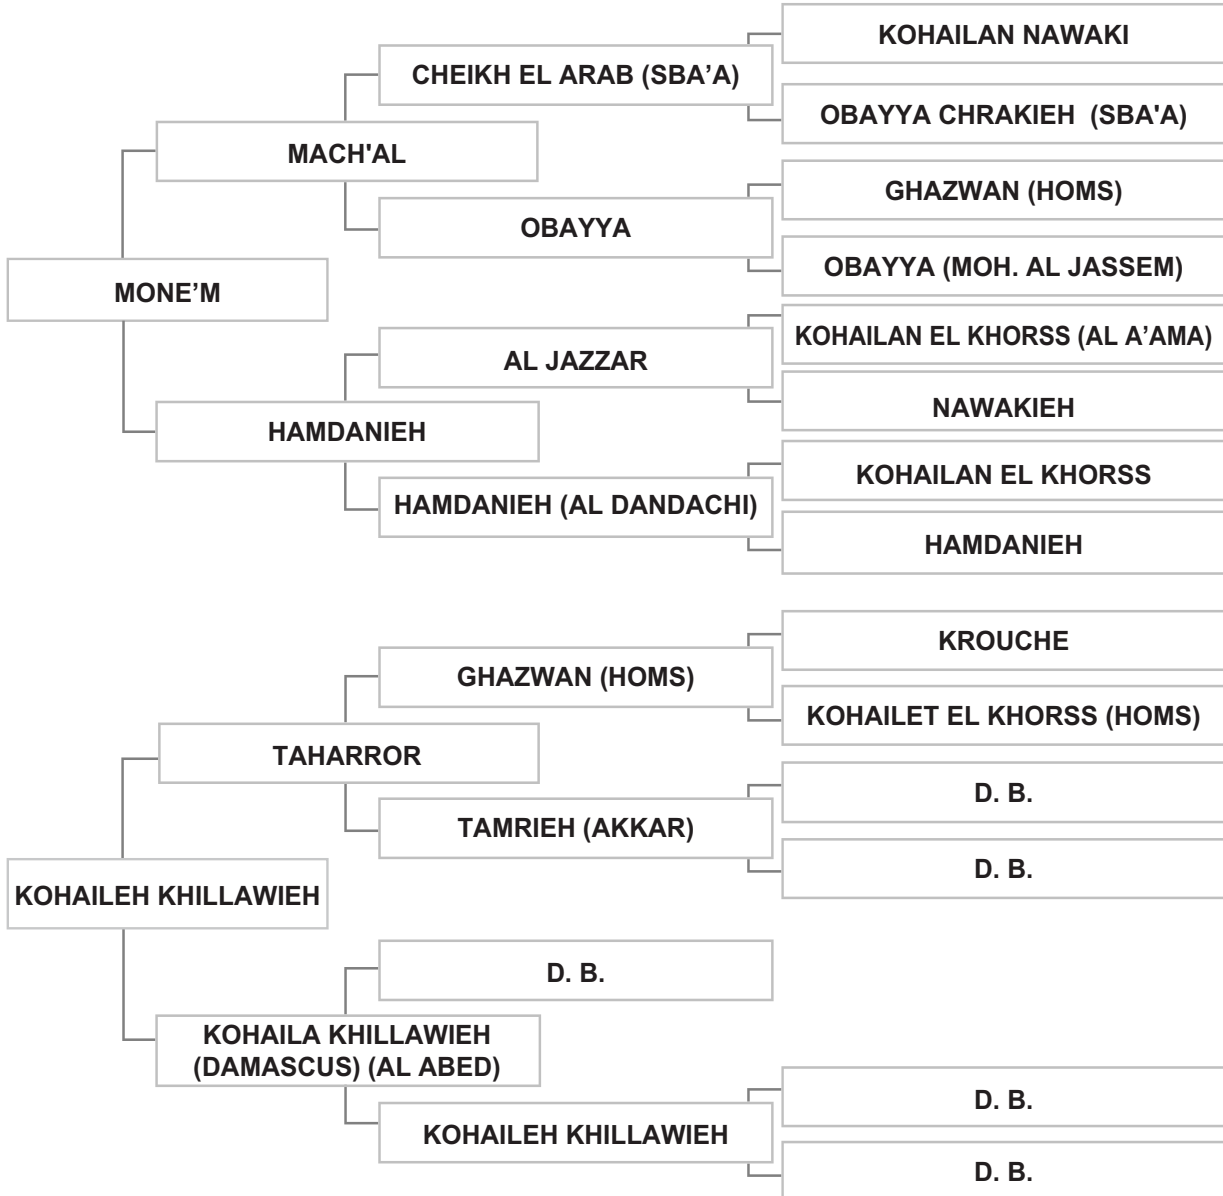

Strain: KOHAILAN KHILAWI

Sire: MONE'M

Dam: KOHAILEH KHILLAWIEH

Bred by: Mr. ABOU ABBAS AL MOUSSAWI / LEBANON - RIYAK