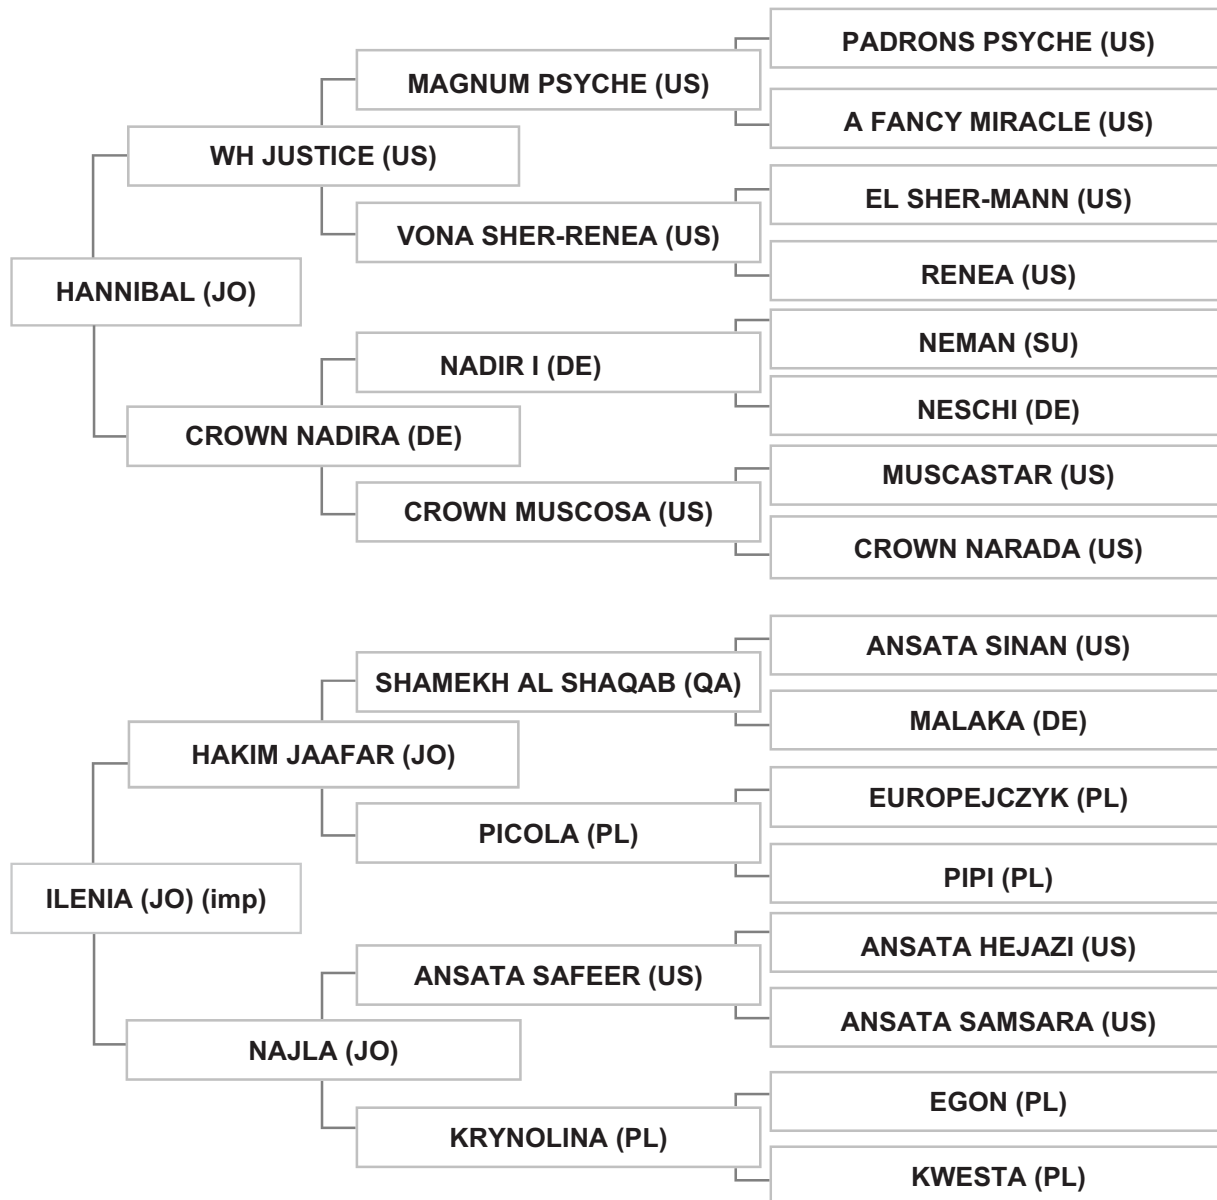

Strain: KEHAILET AJUZ (GAZELLA)

Sire: HANNIBAL (JO), chestnut, 2009, RJSB Vol. VIII

Dam: ILENIA (JO) (imp), grey, 2008, RJSB Vol. VIII, LSB Vol. V # 372

Bred By: Mr. TALAL EL A'KLY / LEBANON - AL MANSOURA