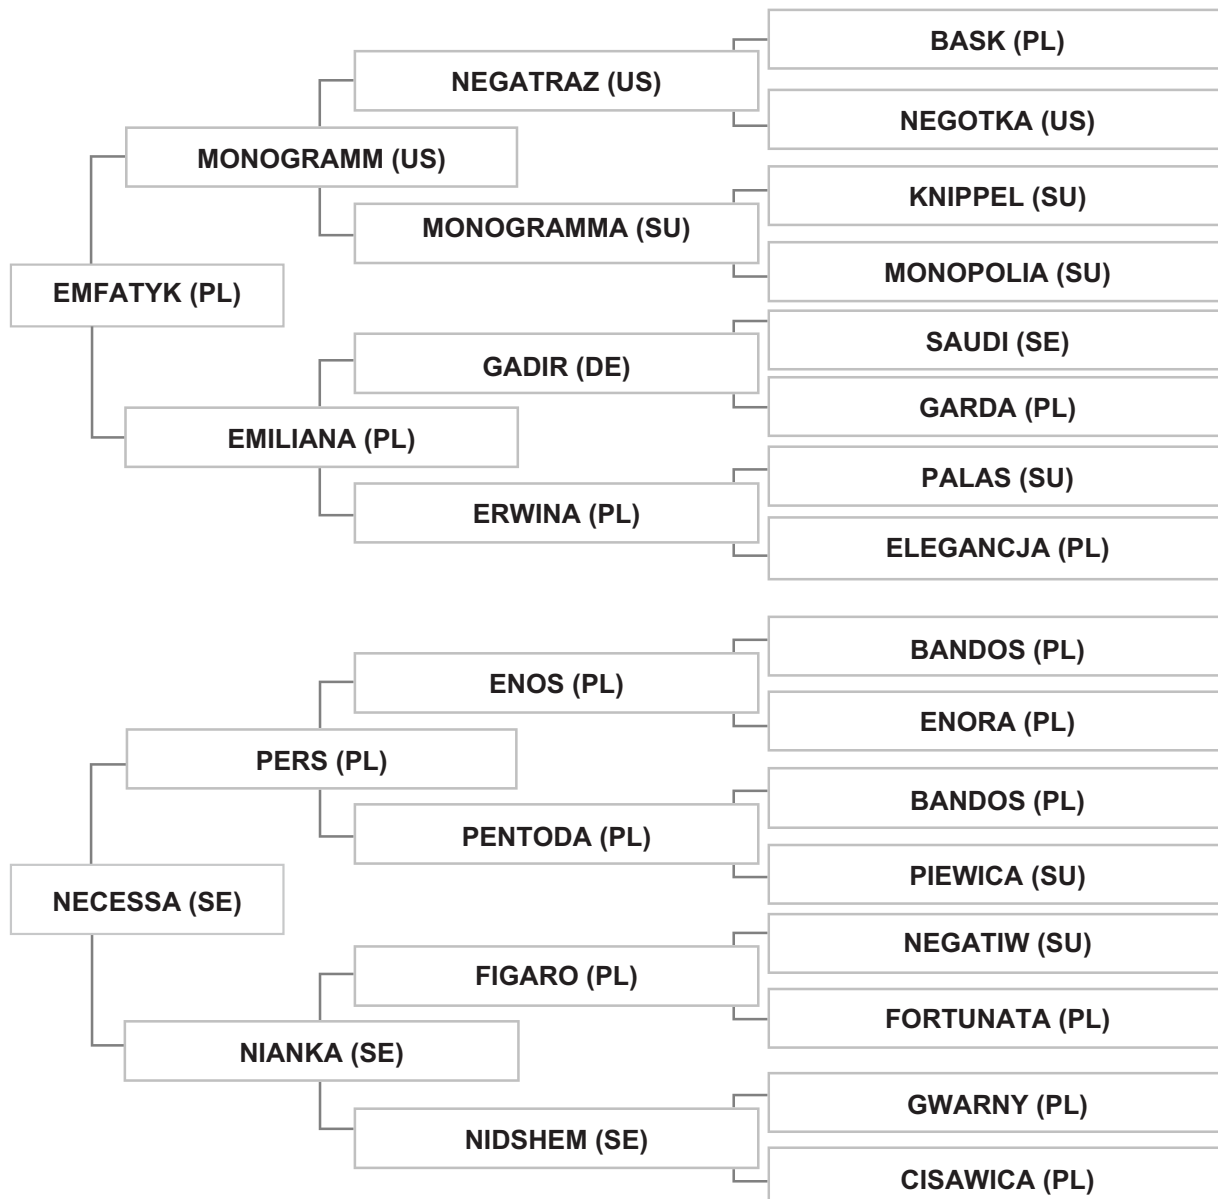

Strain: KEHAILEH DAJANIEH (MLECHA, CA. 1840)

Sire: EMFATYK (PL), grey, 1995, PASB Vol. XIII/4-23, AAS Vol. # OE-AV 2355, BAPS # BA 7271

Dam: NECESSA (SE), bay, 1989, SESB # FA 472/89, BAPS # BA 6119

Bred by: Mr. & Mrs. DELVAUX-BRIMIOULLE / BELGIUM

Mr. FIRAS CHIMALI - LEBANON - AL NABATIEH