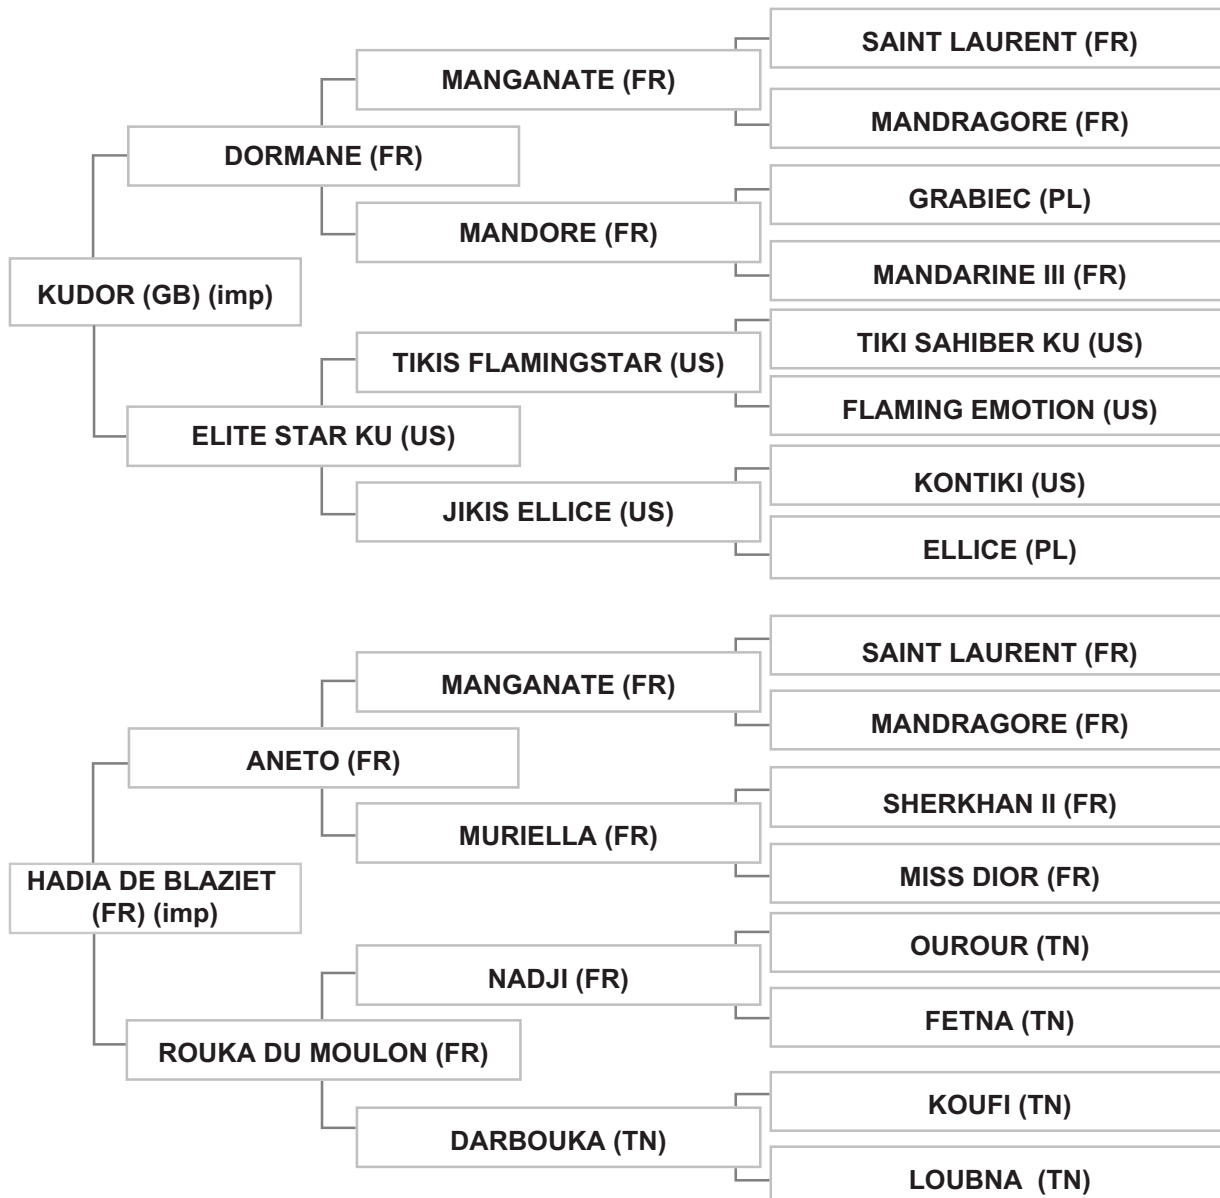

Strain: NOT RECORDED (FAMILY OF YAMOUNA,1869)

Sire: KUDOR (GB) (imp), grey, 1996, AHSB Vol. XVIII, UAE Vol. VIII # 3213, LSB Vol. V # 209

Dam: HADIA DE BLAZIET (FR) (imp), chestnut, 1995,SBFAR Vol. III,UAE Vol. VII # 2633,LSB Vol. IV # 156

Bred By: Mr. MOHAMAD AL HOUCHAIMY / LEBANON - TA'ALBAYA