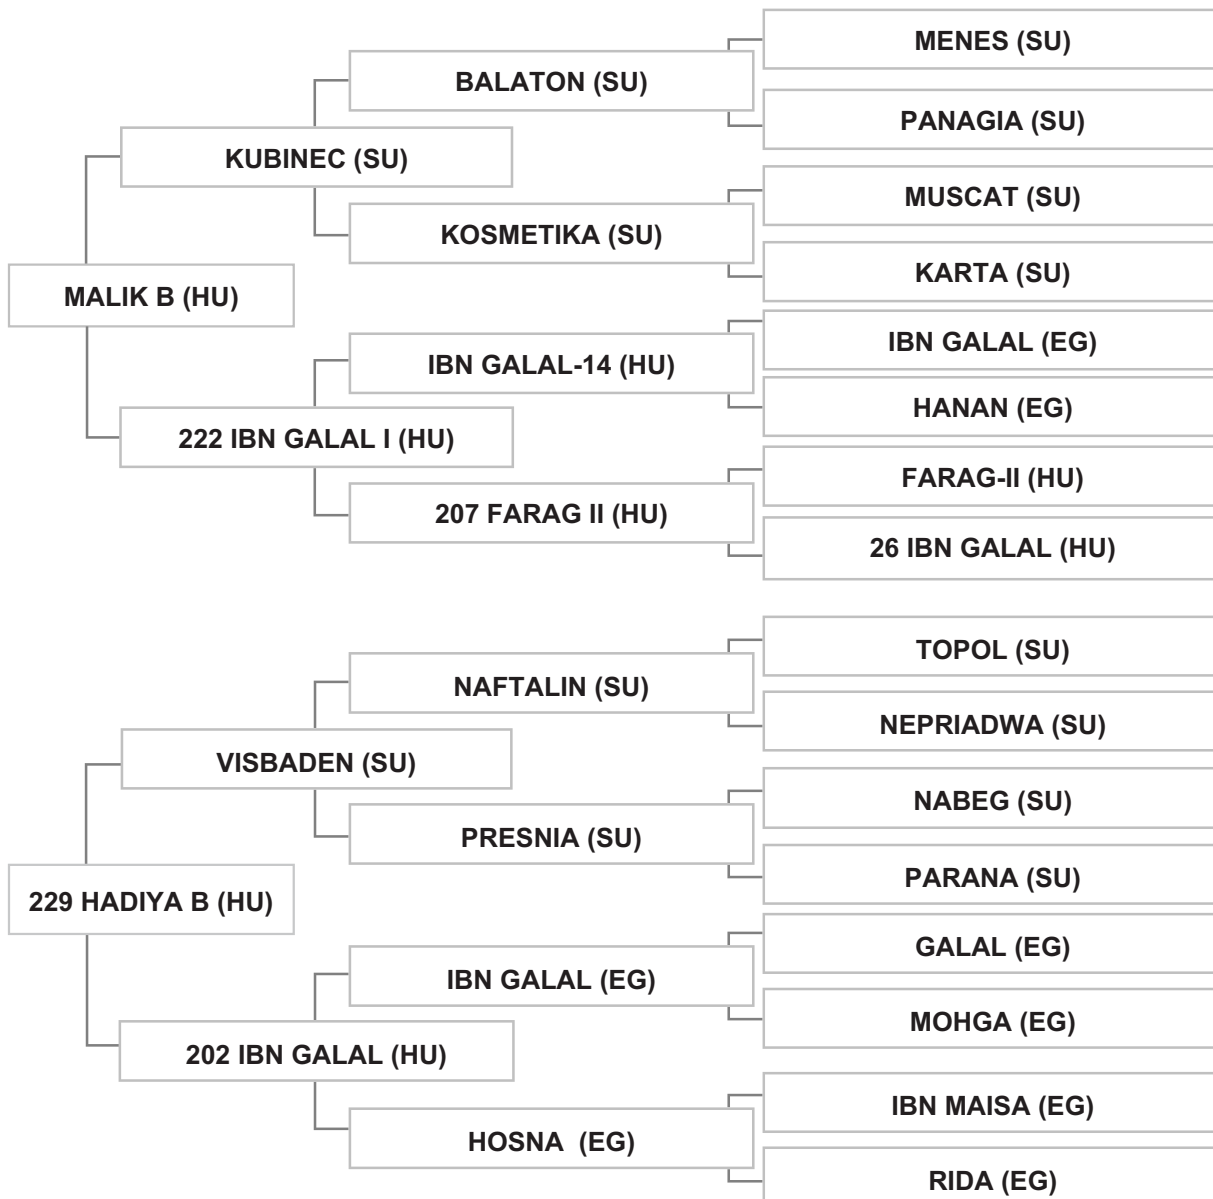

Strain: HADBAH ENZAHIEH (VENUS)

Sire: MALIK B (HU), chestnut, 1996, ASBB Vol. VI # 3636, ASBB Vol. VII # B96001Ah02

Dam: 229 HADIYA B (HU), bay, 1992, ASBB Vol. VI # 229, ASBB Vol. VII # B92007Vn00

Bred By: BABOLNA STUD / HUNGARY

Mr. YASSER DAHROUGE - LEBANON - HADATH