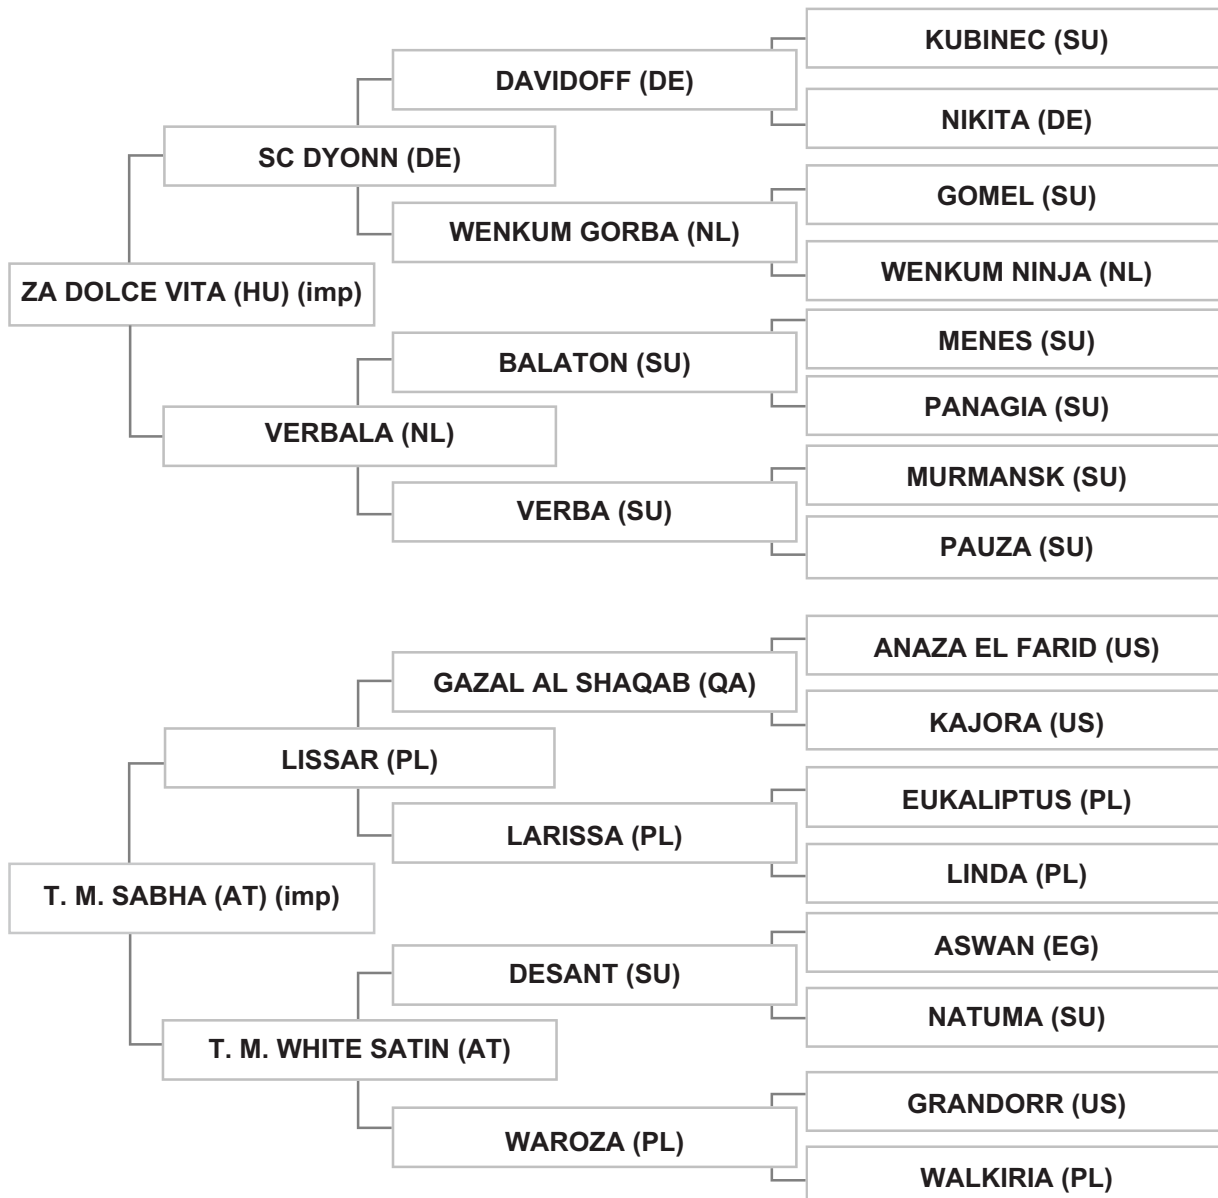

Strain: NOT RECORDED (SZWEYKOWSKA)

Sire: ZA DOLCE VITA (HU) (imp), chestnut, 2009, ASBB # HUN M OX090180000, LSB Vol. V # 299

Dam: T. M. SABHA (AT) (imp), grey, 2010, AAS Vol. IV/09-10 # OE-AV 4036, LSB Vol. V # 298

Bred by: Mr. WASSIM HAMMOUD / LEBANON - MAJDAL A'NJAR