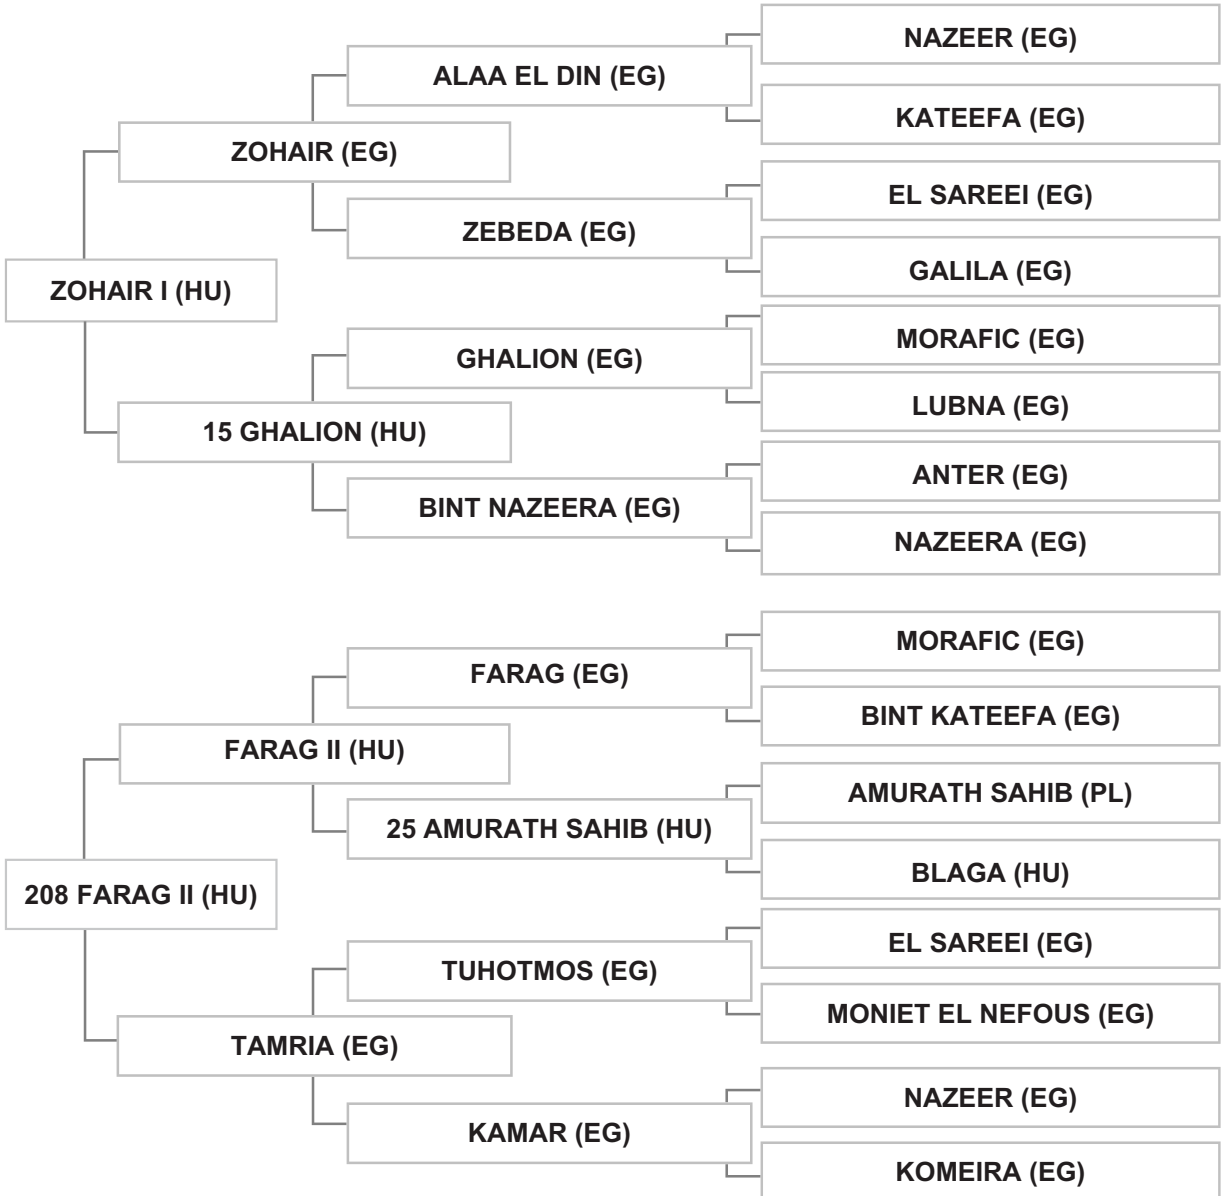

081

LSB Vol. II

TALIBE B (ZOHAIR I-1) (HU) (imp)

mare, chestnut, 1991
ASBB Vol. VI

Strain: DAHMEH SHAHWANIEH (EL DAHMA)

Sire: ZOHAIR I (HU), chestnut , 1979, ASBB Vol. V

Dam: 208 FARAG II (HU), grey, 1977, ASBB Vol. V

Bred by: BABOLNA STUD / HUNGARY

Mr. YASSER DAHROUGE - LEBANON - HADATH