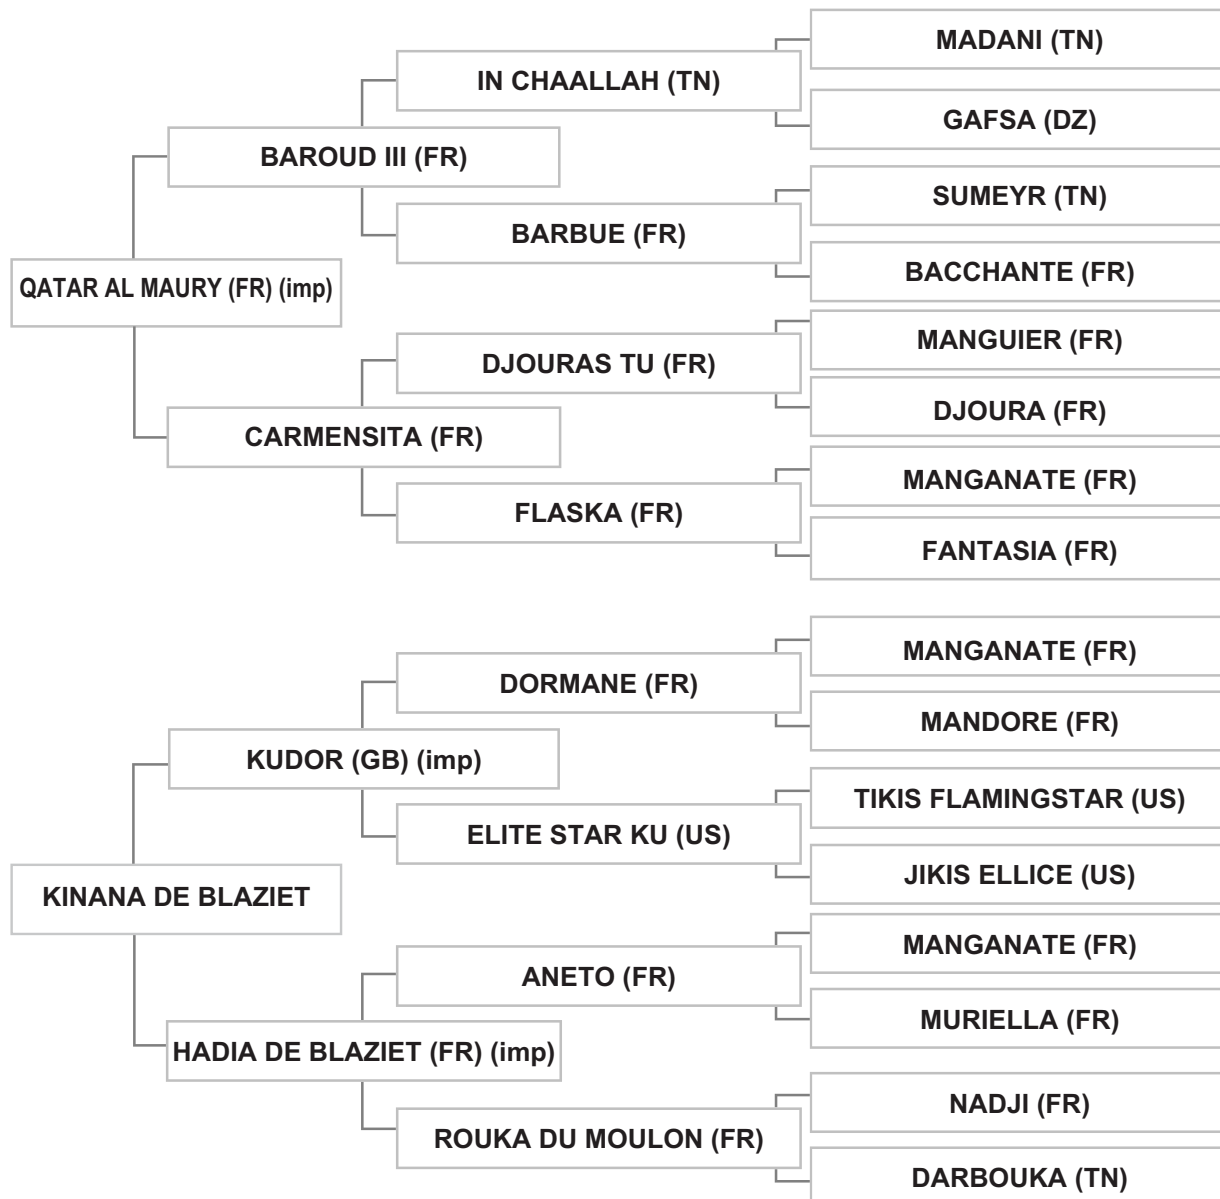

Strain: NOT RECORDED (FAMILY OF YAMOUNA, 1869)

Sire: QATAR AL MAURY (FR) (imp), bay, 1990, SBFAR Vol. VI, UAE Vol. II # 423, LSB Vol. III # 131

Dam: KINANA DE BLAZIET, bay, 2007, LSB Vol. V # 201

Bred By: Mr. FAYSAL AL ORFALY / LEBANON - KOB ELIAS