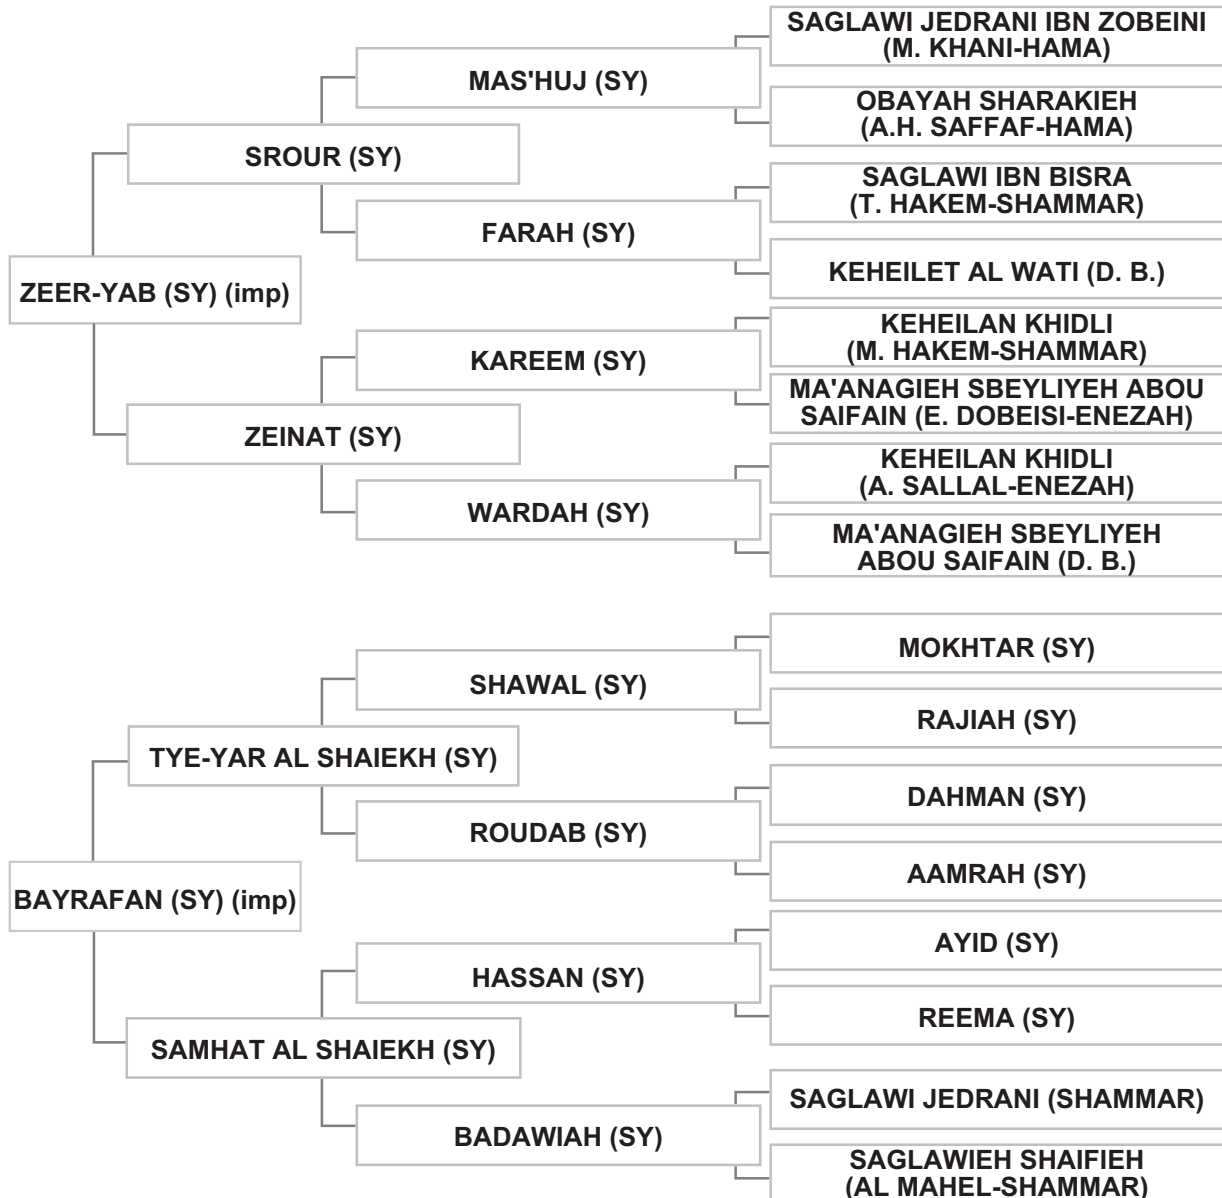

Strain: SEGLAWIEH SHAIFIEH (BADAWIAH)

Sire: ZEER-YAB (SY) (imp), bay, 1998, SYSB Vol. V # A01543, LSB Vol. V # 256

Dam: BAYRAFAN (SY) (imp), grey, 2001, SYSB Vol. VI # A02061, LSB Vol. V # 242

Bred By: Mr. KHALED MANSOUR / LEBANON - KOB ELIAS