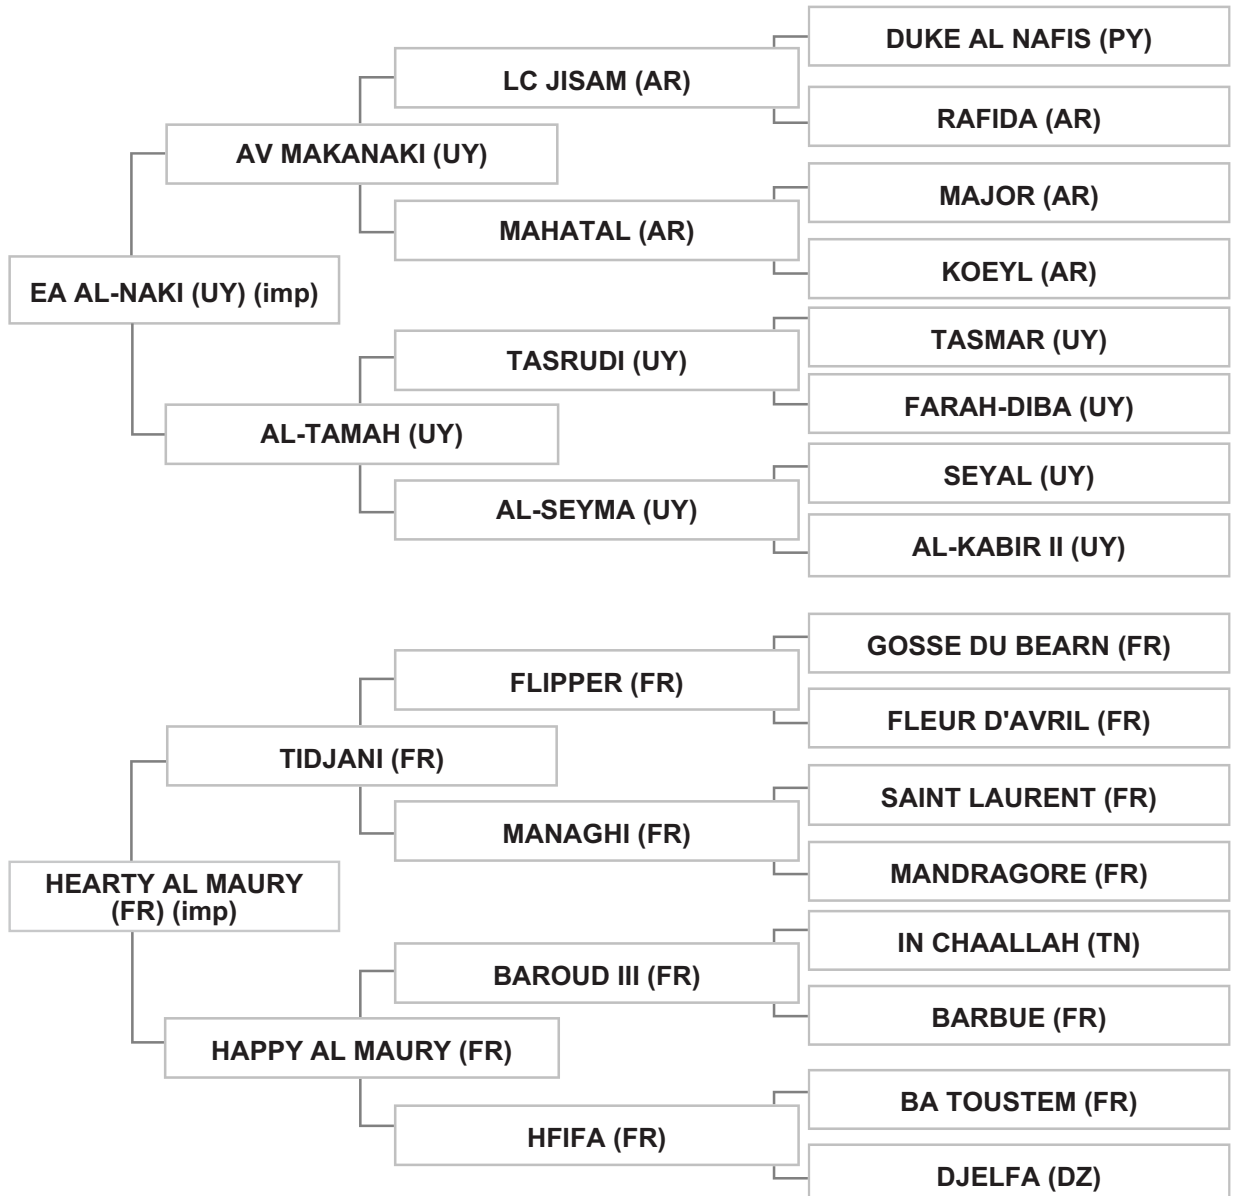

Strain: SHUWEYMAN SABBAAH (CHERIFA)

Sire: EA AL-NAKI (UY) (imp), chestnut, 1995, UASB # 4101, UAE Vol. VII # 2609, LSB Vol. V # 210

Dam: HEARTY AL MAURY (FR) (imp), chestnut, 1997, SBFAR Vol. IX , LSB Vol. V # 191

Bred By: Mr. NABIL MOURAD / LEBANON - AL KARAK