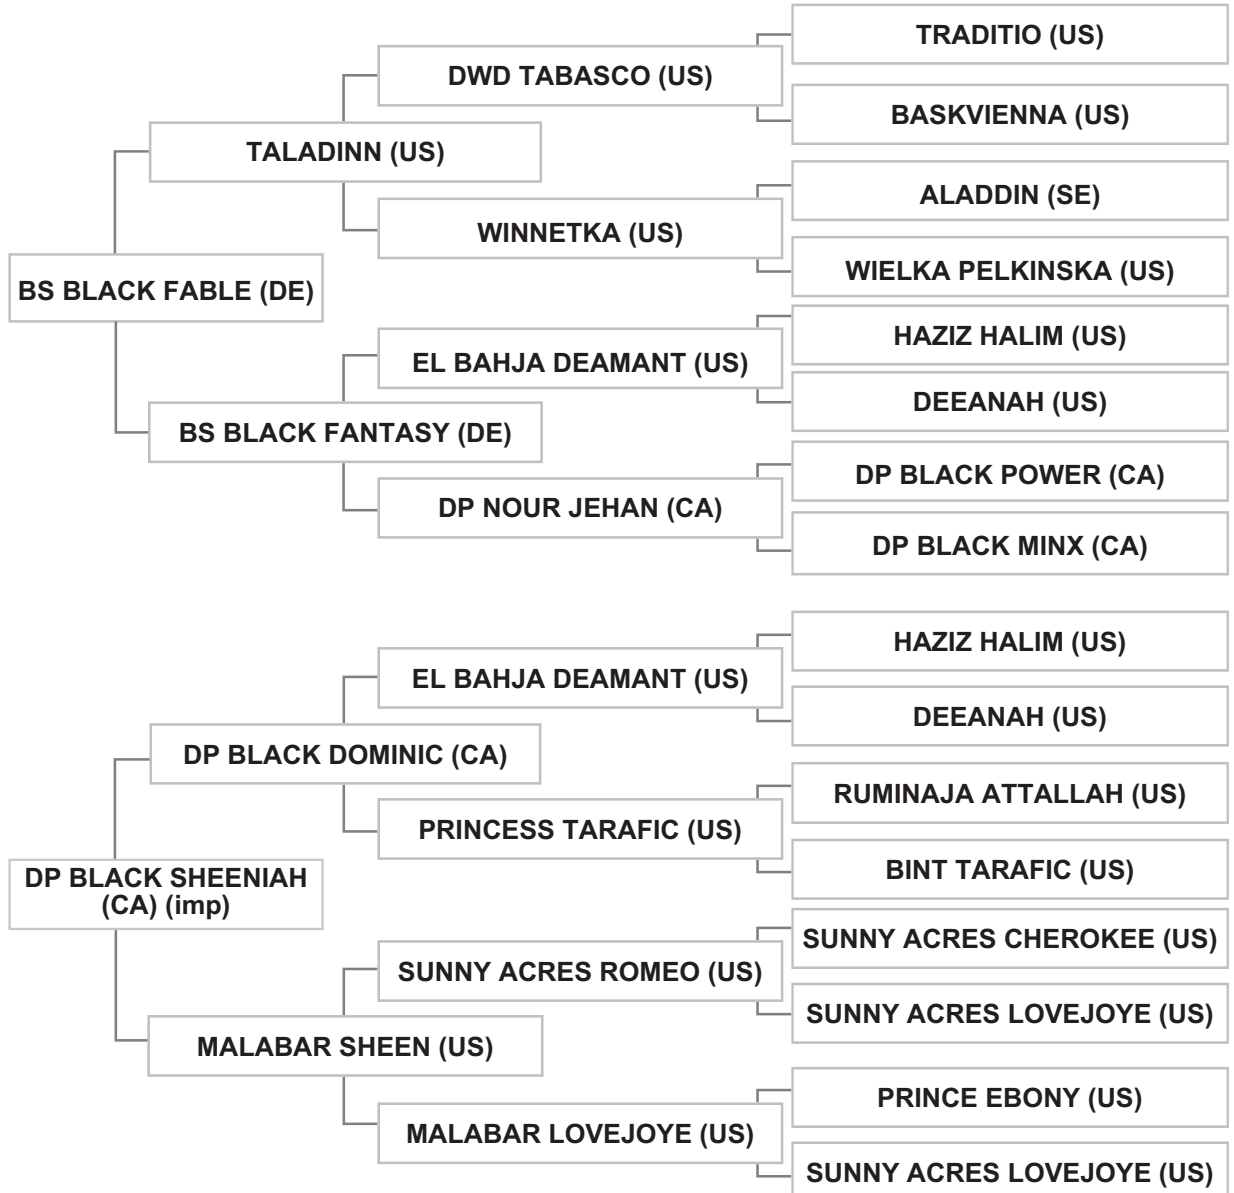

Strain: SEGLAWIEH JEDRANIEH OF IB SUDAN (GHAZIEH)

Sire: BS BLACK FABLE (DE), black, 1998, GASB Vol. VI # 08/21259/98

Dam: DP BLACK SHEENIAH (CA) (imp), black, 1996, CAHR # 36093, PASB Vol. XV-2, LSB Vol. V # 340

Bred By: Mrs. ALICJA NAPIORA, SILVATICA BLACK ARABIANS / POLAND

Mr. YASSER DAHROUGE - LEBANON - HADATH