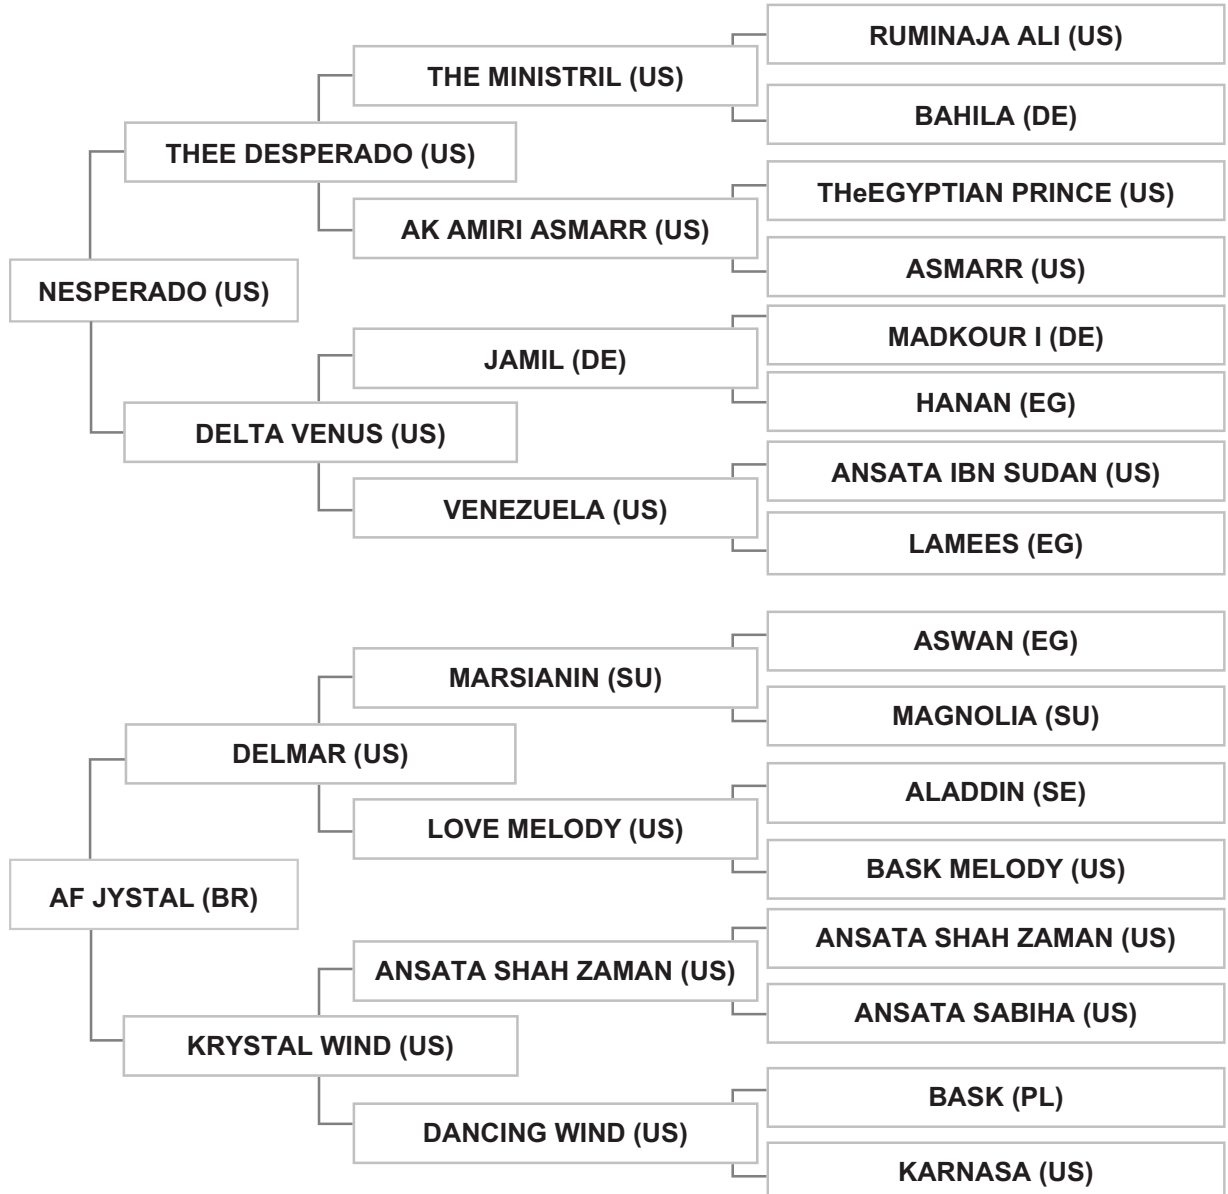

Strain: MANAGHIEH HEDRUJIEH OF IBN SBEYEL (FERIDA)

Sire: NESPERADO (US), grey, 1993, AHRA # 497503, BRSB # 26356

Dam: AF JYSTAL (BR), bay, 1990, BRSB # 16230

Bred By: Mr. MARCO ANDRE C. LOUREIRO BOURGES / BRAZIL

Dr. ZUHAIR AL KHATIB - LEBANON - AL DEBBIEH