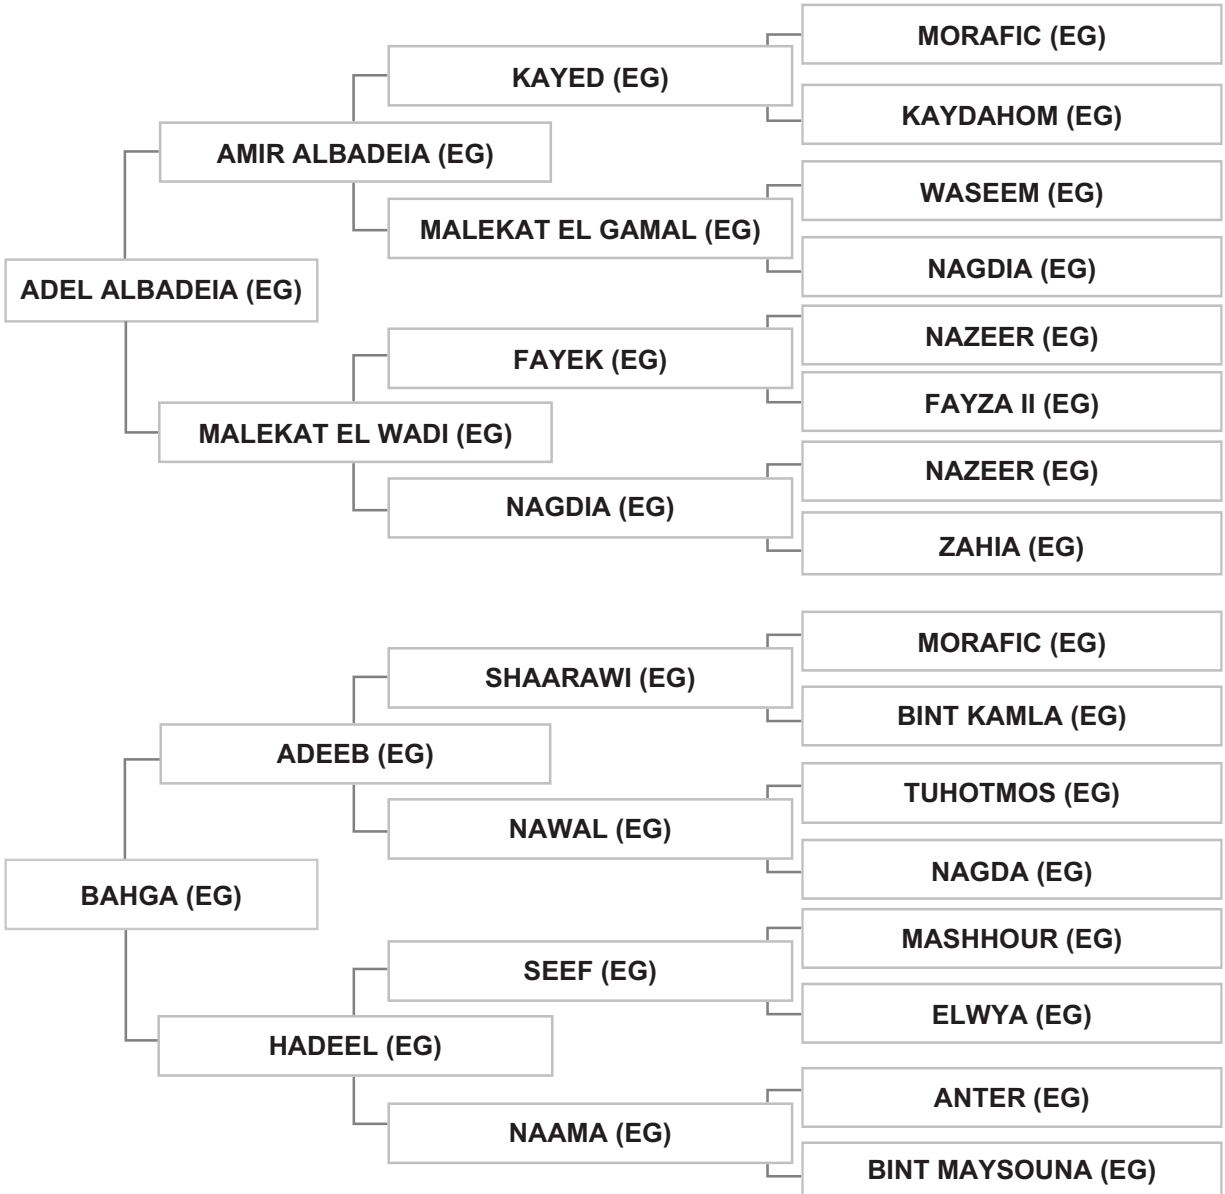

Strain: HADBAH ENZAHIEH (VENUS)

Sire: ADEL ALBADEIA (EG), grey, 1984, EAO Vol. VI # E1-614, QASB Vol. III

Dam: BAHGA (EG), grey, 1984, EAO Vol. VI # EA-1354, QASB Vol. II # 335

Bred by: AL SHAQAB STUD / QATAR

Mr. KHALED MOHAMAD EL AHMAD - GREEN HILL SCHOOL, DOHA ARAMOOON - LEBANON