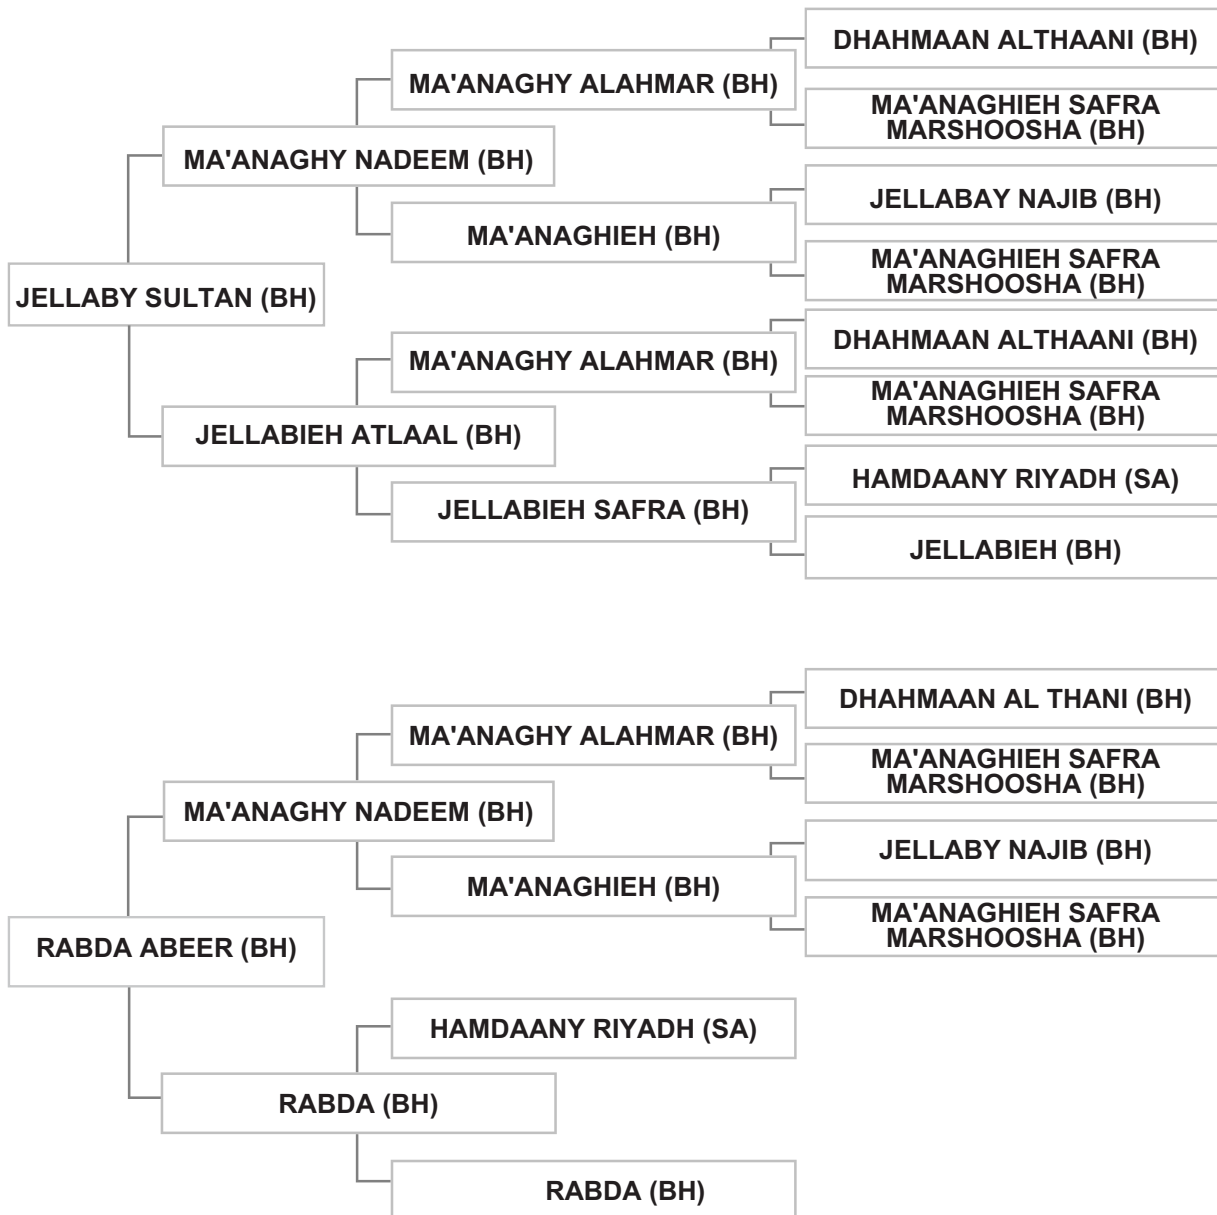

Strain: RABDAAN (RABDA M15)

Sire: JELLABY SULTAN (BH), grey, 1989, BHR Vol. II # M49

Dam: RABDA ABEER (BH), grey, 1990, BHR Vol. II # M66

Bred by: H. H. SHEIKH MOHAMAD BIN SALMAN AL KHALIFA / SAUDI ARABIA

Mr. ANTOINE AZOUR - LEBANON - NAHR IBRAHIM