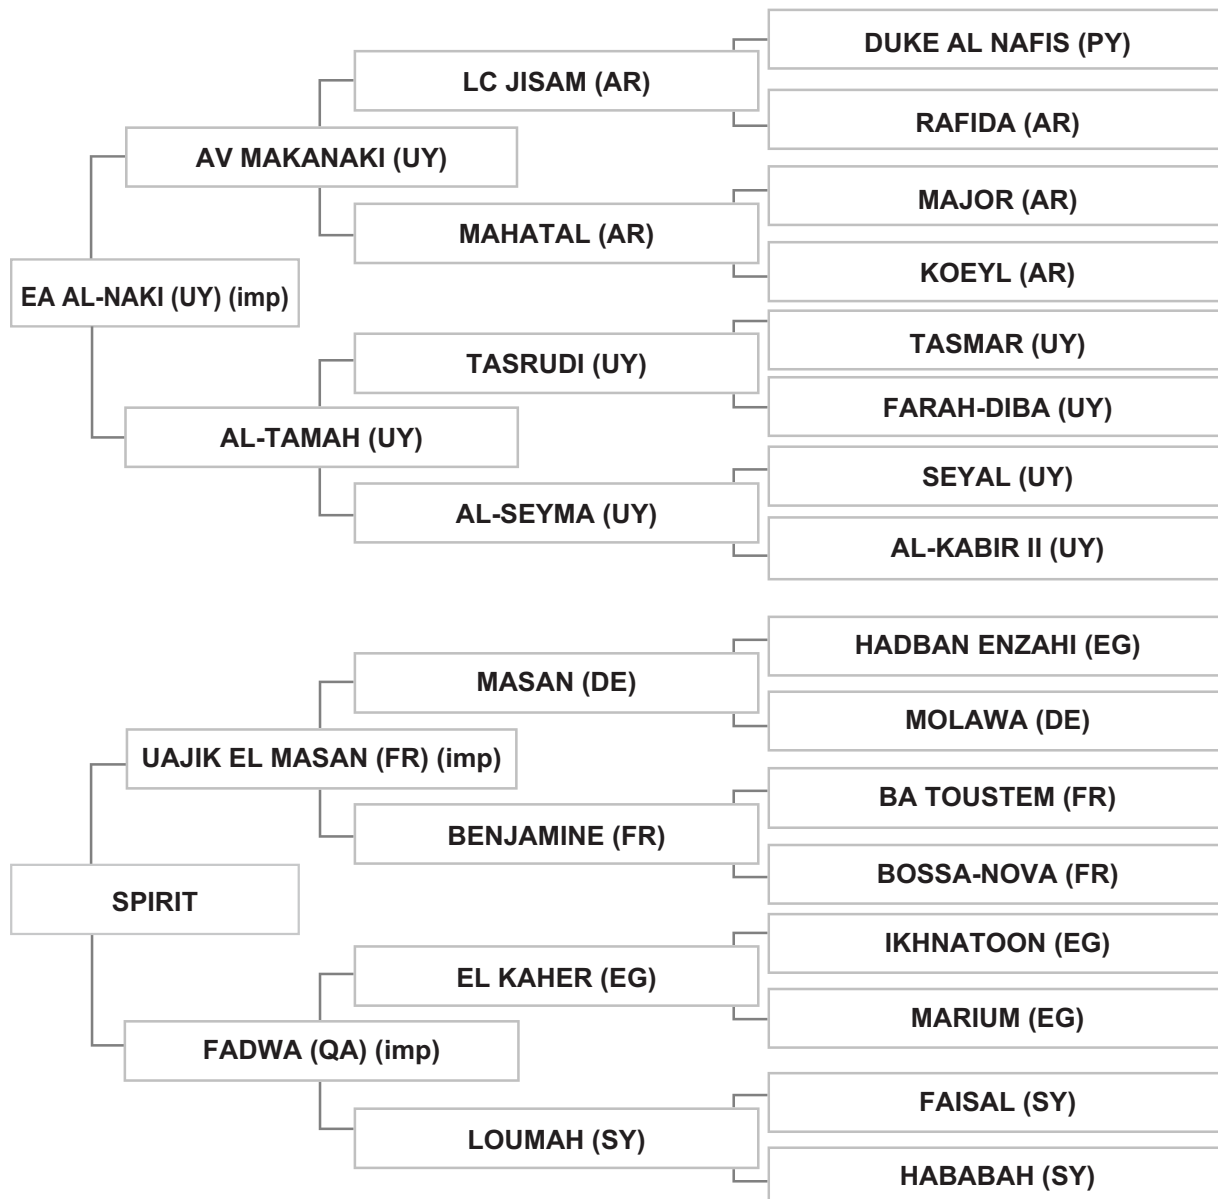

Strain: SAGLAWI IBN BISRA (HABABAH)

Sire: EA AL-NAKI (UY) (imp), chestnut, 1995, UASB # 4101, UAE Vol. VII # 2609, LSB Vol. V # 210

Dam: SPIRIT, bay, 2003, LSB Vol. V # 197

Bred By: Mr. SAMI WARDEH / LEBANON - ZAHLEH