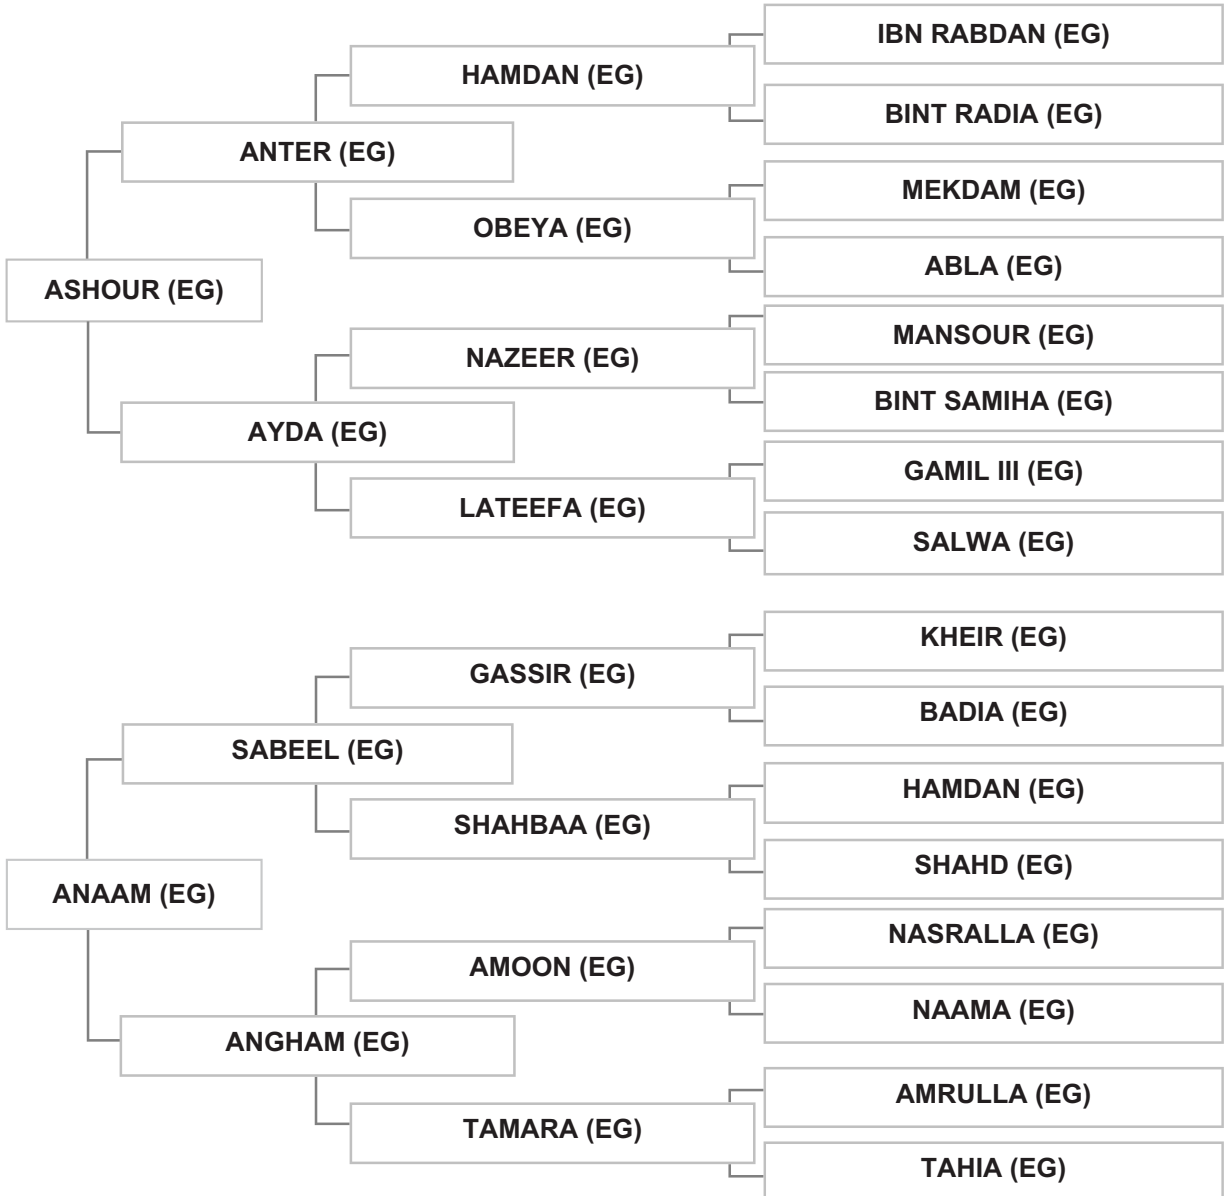

Strain: SEGLAWIEH JEDRANIEH OF IBN SUDAN (GHAZIEH)

Sire: ASHOUR (EG), grey, 1971, EAO Vol. IV # EA-738, QASB Vol. II # 301

Dam: ANAAM (EG), bay, 1987, EAO Vol. VI # EA-1521, QASB Vol. II # 289

Bred by: AL SHAQAB STUD / QATAR

Mr. KHALED MOHAMAD EL AHMAD - GREEN HILL SCHOOL, DOHA ARAMOON - LEBANON