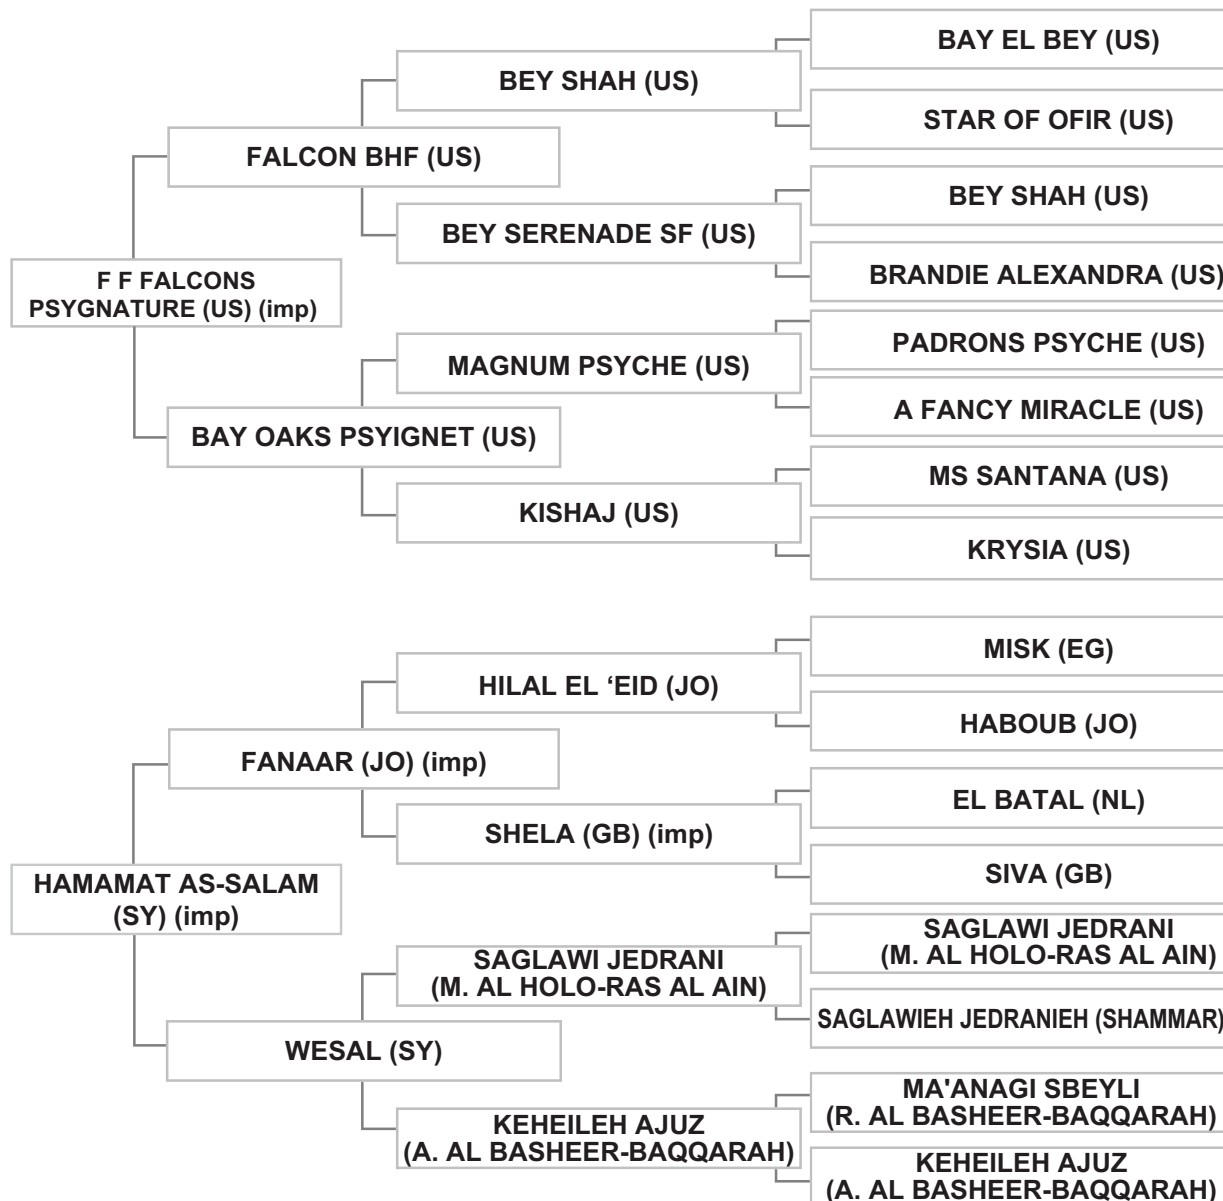

Strain: KEHAILAN AJUZ (WESAL)

Sire: F F FALCONS PSYGNATURE (US) (imp), bay, 2004, AHRA # 0609515, PAHR # 002235, LSB Vol. V # 182

Dam: HAMAMAT AS-SALAM (SY) (imp), grey, 1997, SYSB Vol. IV # A01222, LSB Vol. V # 174

Bred By: Dr. ZUHAIR AL KHATIB / LEBANON - AL DEBBIEH