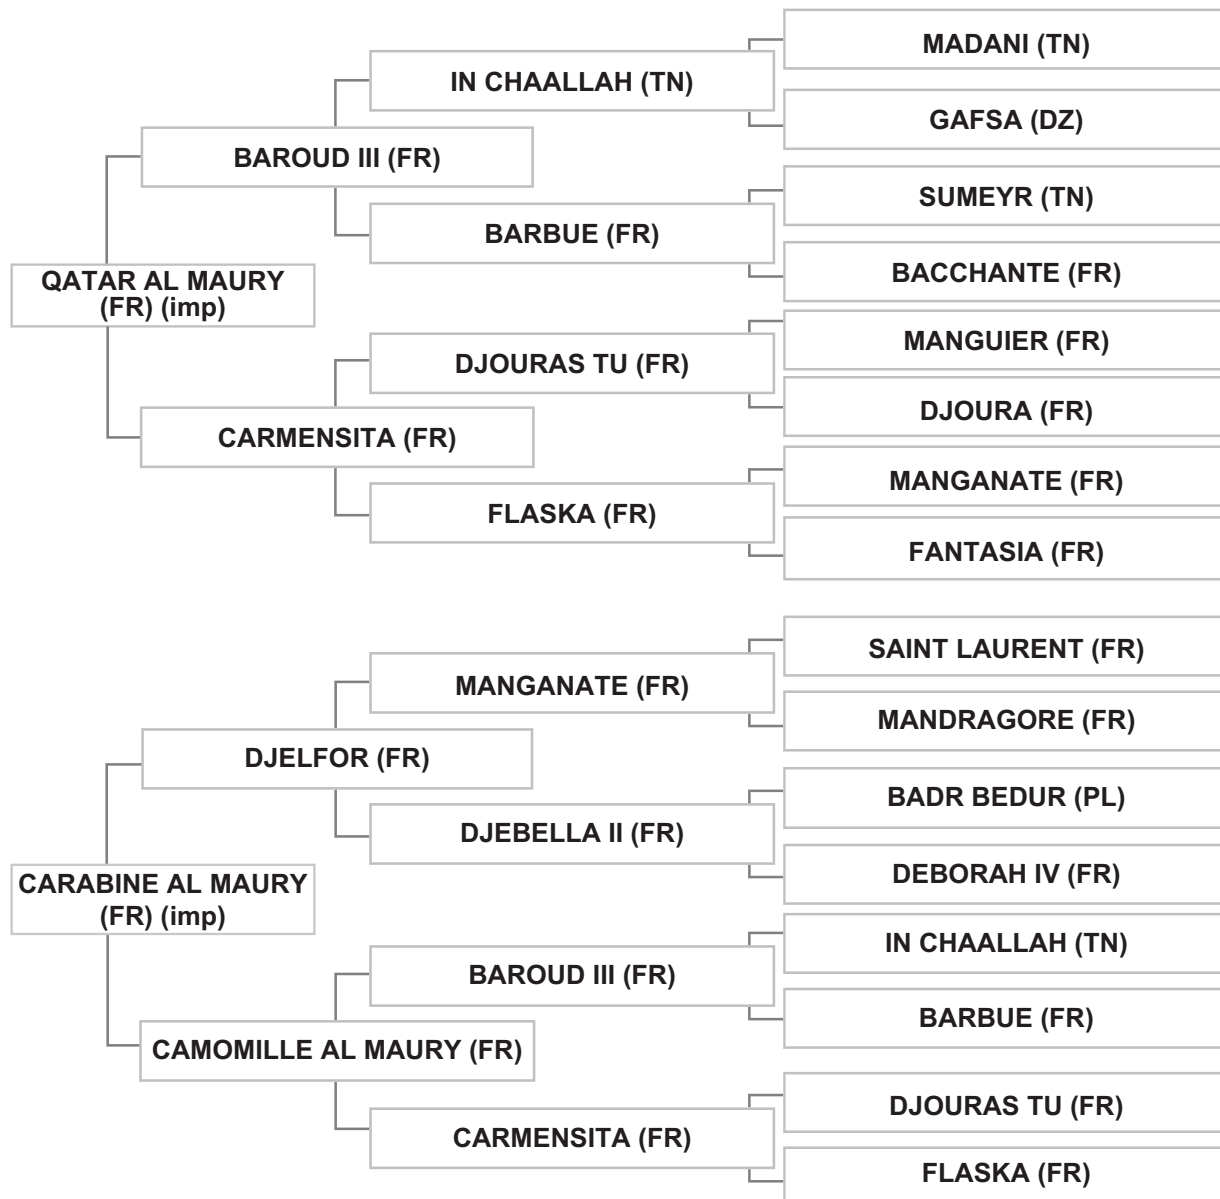

Strain: NOT RECORDED (FAMILY OF AISSA, 1870)

Sire: QATAR AL MAURY (FR) (imp), bay, 1990, SBFAR Vol. VI, UAE Vol. II # 423, LSB Vol. III # 131

Dam: CARABINE AL MAURY (FR) (imp), chestnut, 1996, SBFAR Vol. IX , LSB Vol. V # 211

Bred By: Mr. NABIL MOURAD / LEBANON - ZAHLEH - AL KARAK