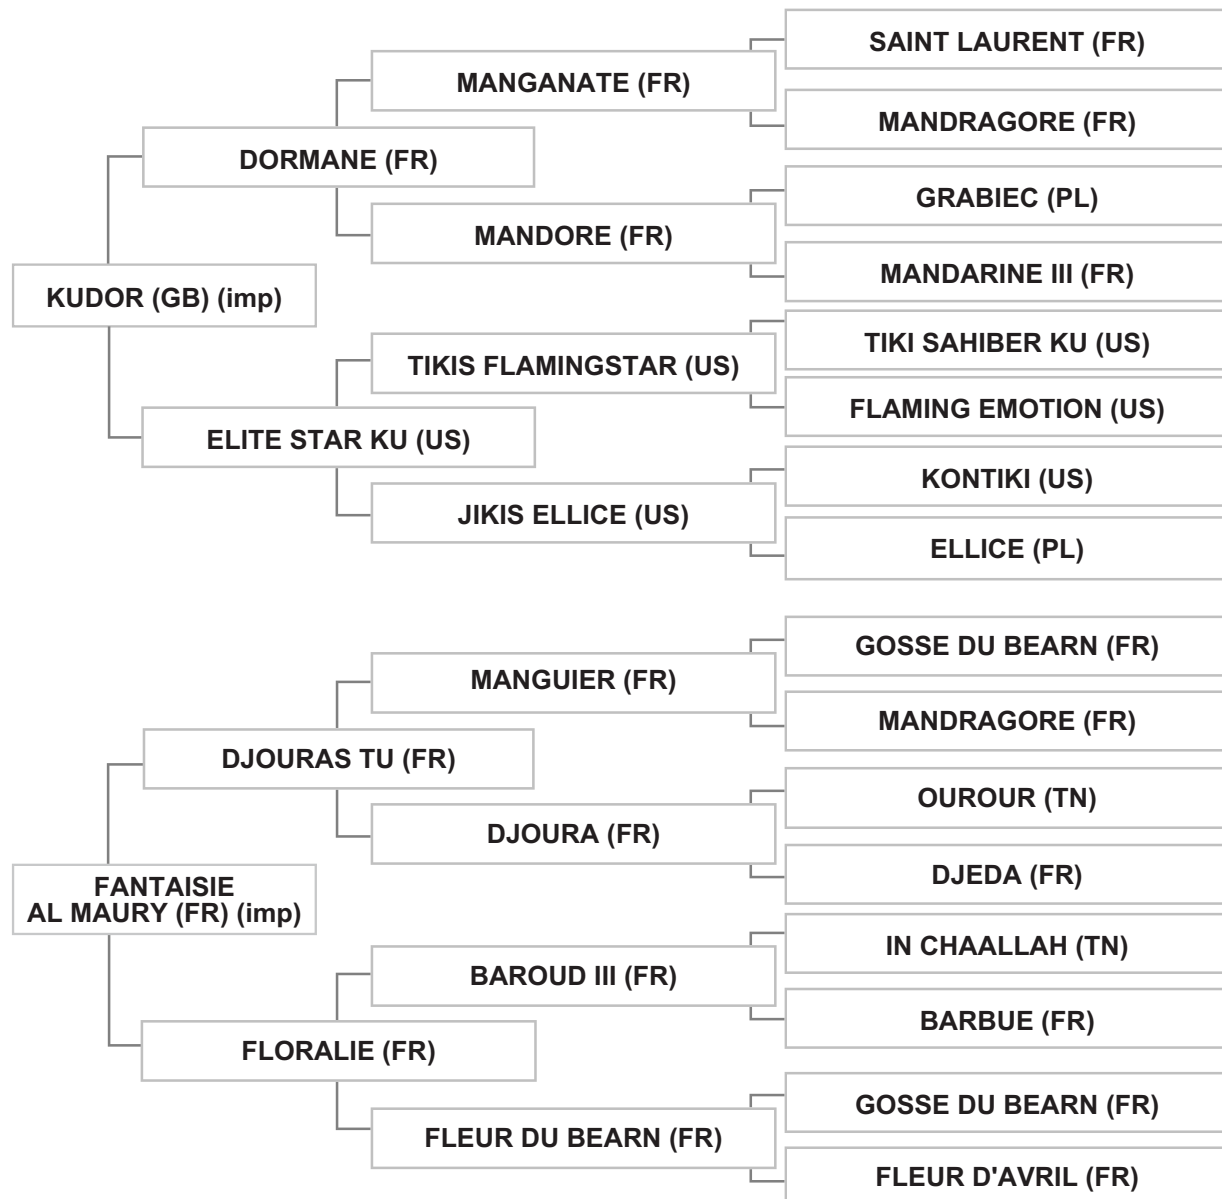

Strain: NOT RECORDED (FAMILY OF AISSA,1870)

Sire: KUDOR (GB) (imp), grey, 1996, AHSB Vol. XVIII, UAE Vol. VIII # 3213, LSB Vol. V # 209

Dam: FANTAISIE AL MAURY (FR) (imp), chestnut, 1995, SBFAR Vol. VIII, LSB Vol. V # 215

Bred By: Mr. NABIL MOURAD / LEBANON - ZAHLEH - AL KARAK