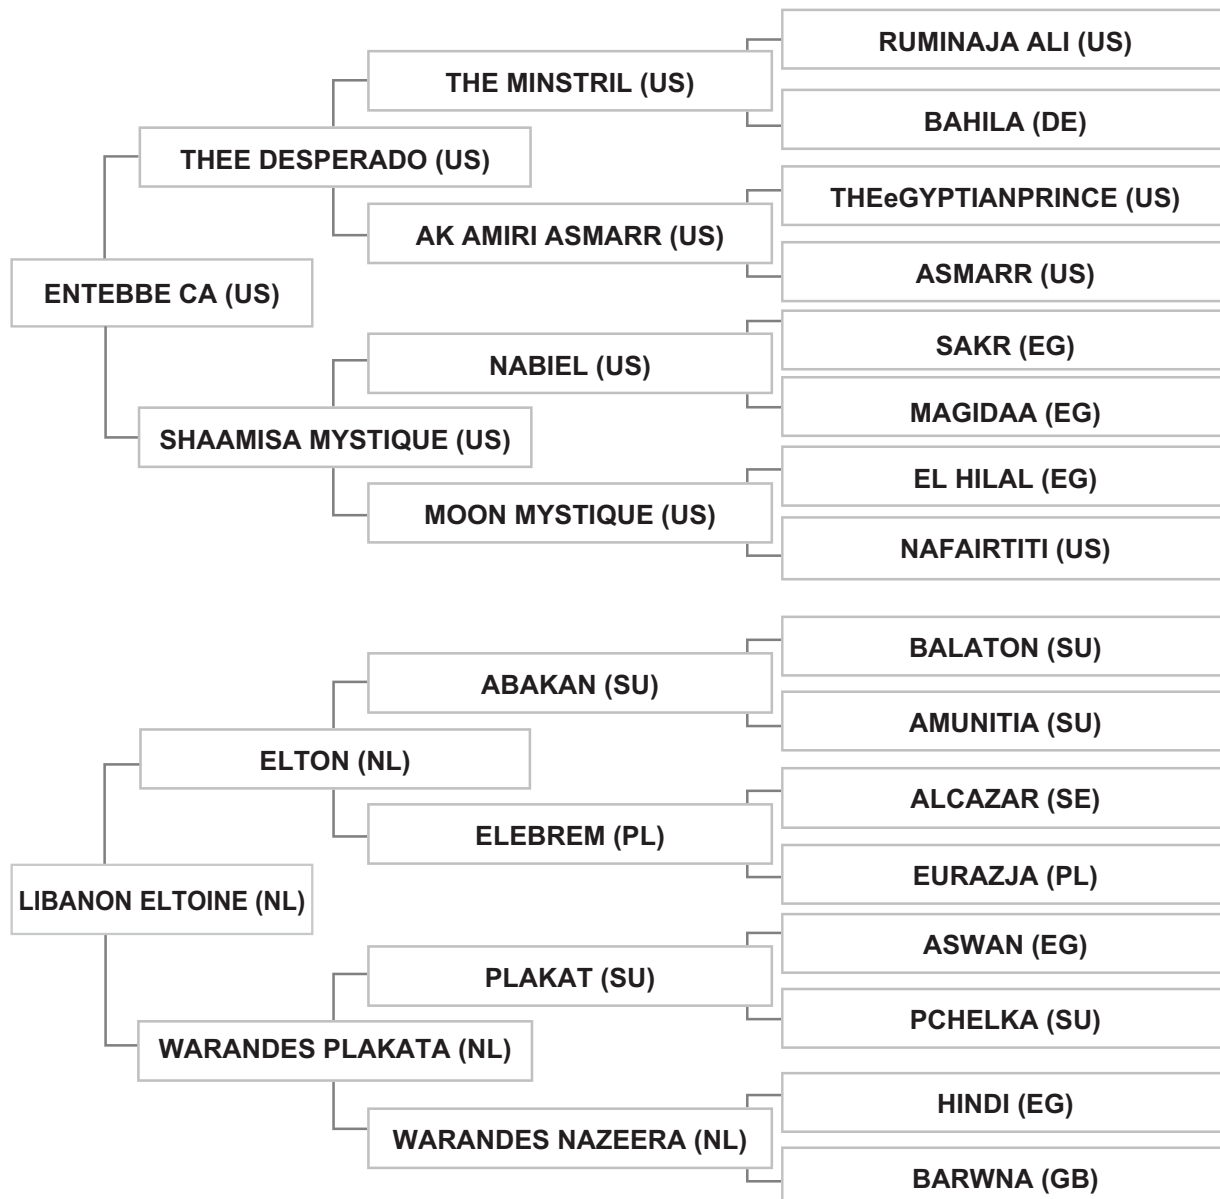

Strain: KEHAILAN MORADI (SAHARA)

Sire: ENTEBBE CA (US), grey, 2000, AHRA # US 578279

Dam: LIBANON ELTOINE (NL), grey, 1998, AVS # A.10340

Bred By: BESSEWACHT ARABIANS FARM 1 / BULGARIA

Mr. NOFAL KAHOOK - JORDAN - (TRANSIT) - Mr. MOHAMAD KHALIFEH - LEBANON - TANBOURIT