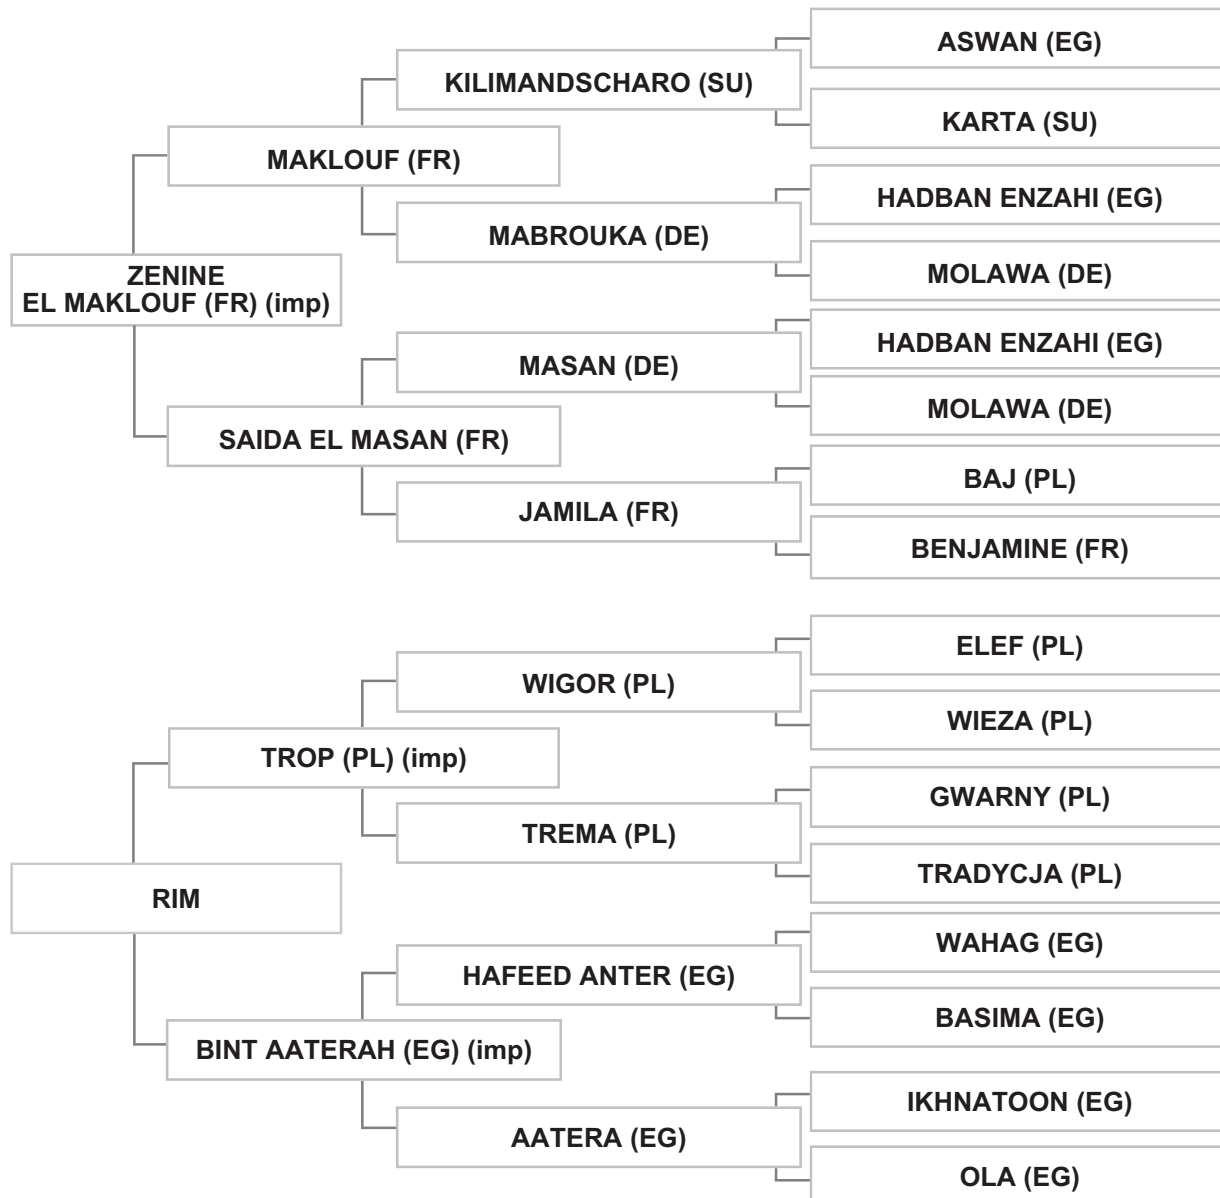

Strain: MANAGHI (AZIMAT HOSAIN)

Sire: ZAD AL-RAKIB (IQ), chestnut , 1985, IRAQ Vol. II # 330  
 Dam: MAHBOUBAT ATHIL (IQ), grey, 1970, IRAQ Vol. I # 18

Bred By: Mr. ABDEL AZIZ AL NEJEFI / IRAQ

Mr. ROGER KARAM - LEBANON - MAJDAL ANJAR