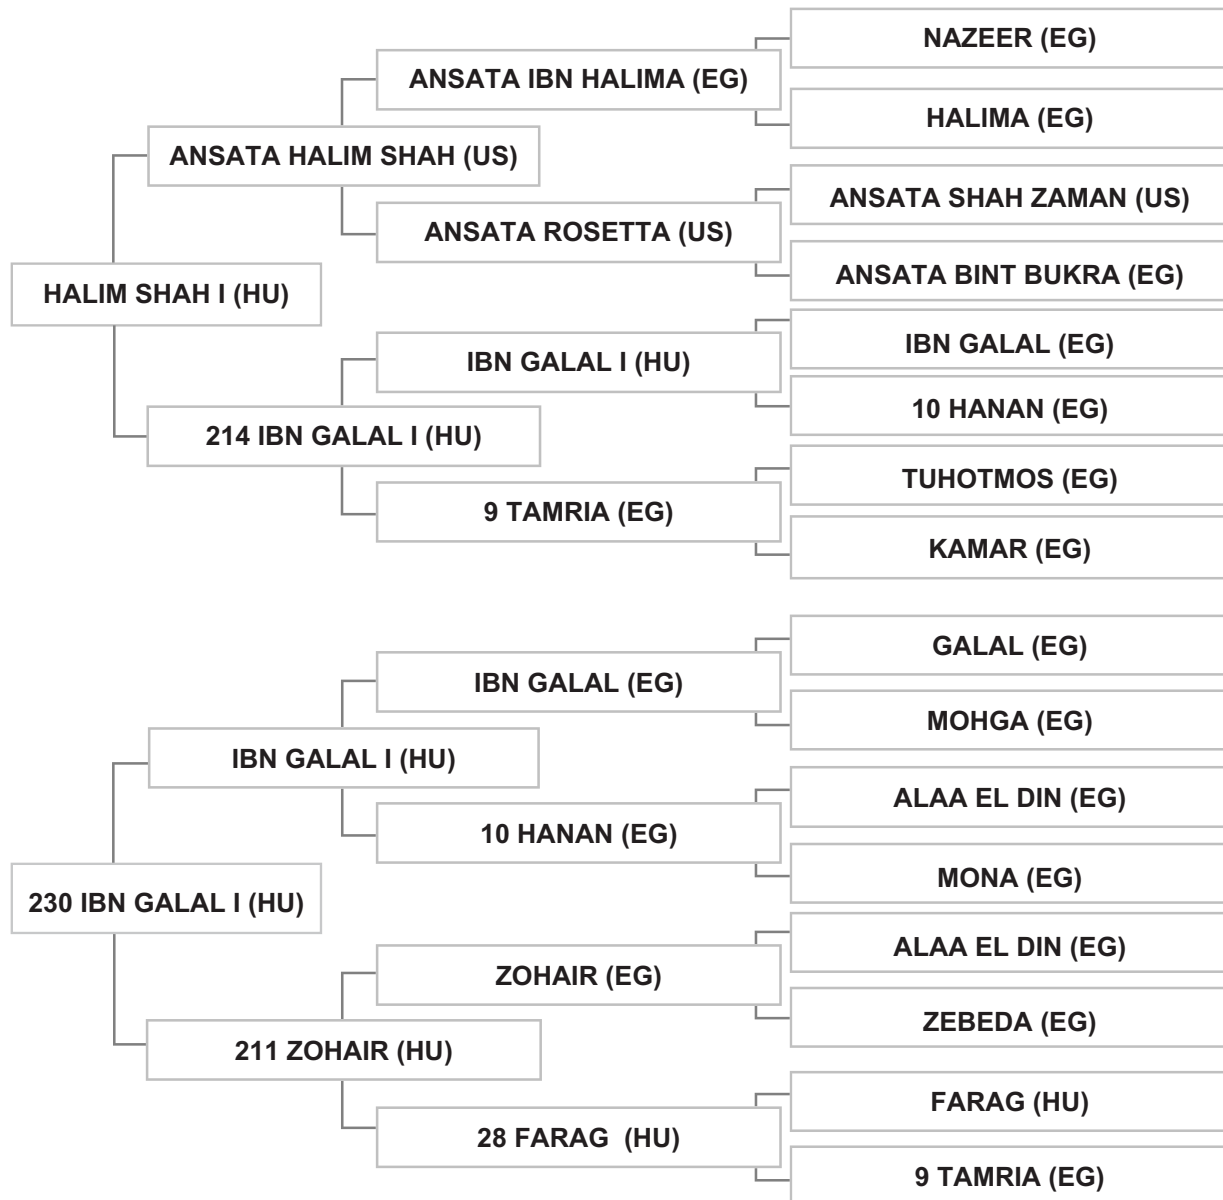

Strain: DAHMAN SHAHWAN (EL DAHMA)

Sire: HALIM SHAH I (HU), grey, 1985, ASBB Vol. V, ASBB Vol. VI # 2125

Dam: 230 IBN GALAL I (HU), chestnut, 1982, ASBB Vol. IV, ASBB Vol. VI # B82015Hh01

Bred By: BABOLNA STUD / HUNGARY

Mr. YASSER DAHROUGE - LEBANON - HADATH