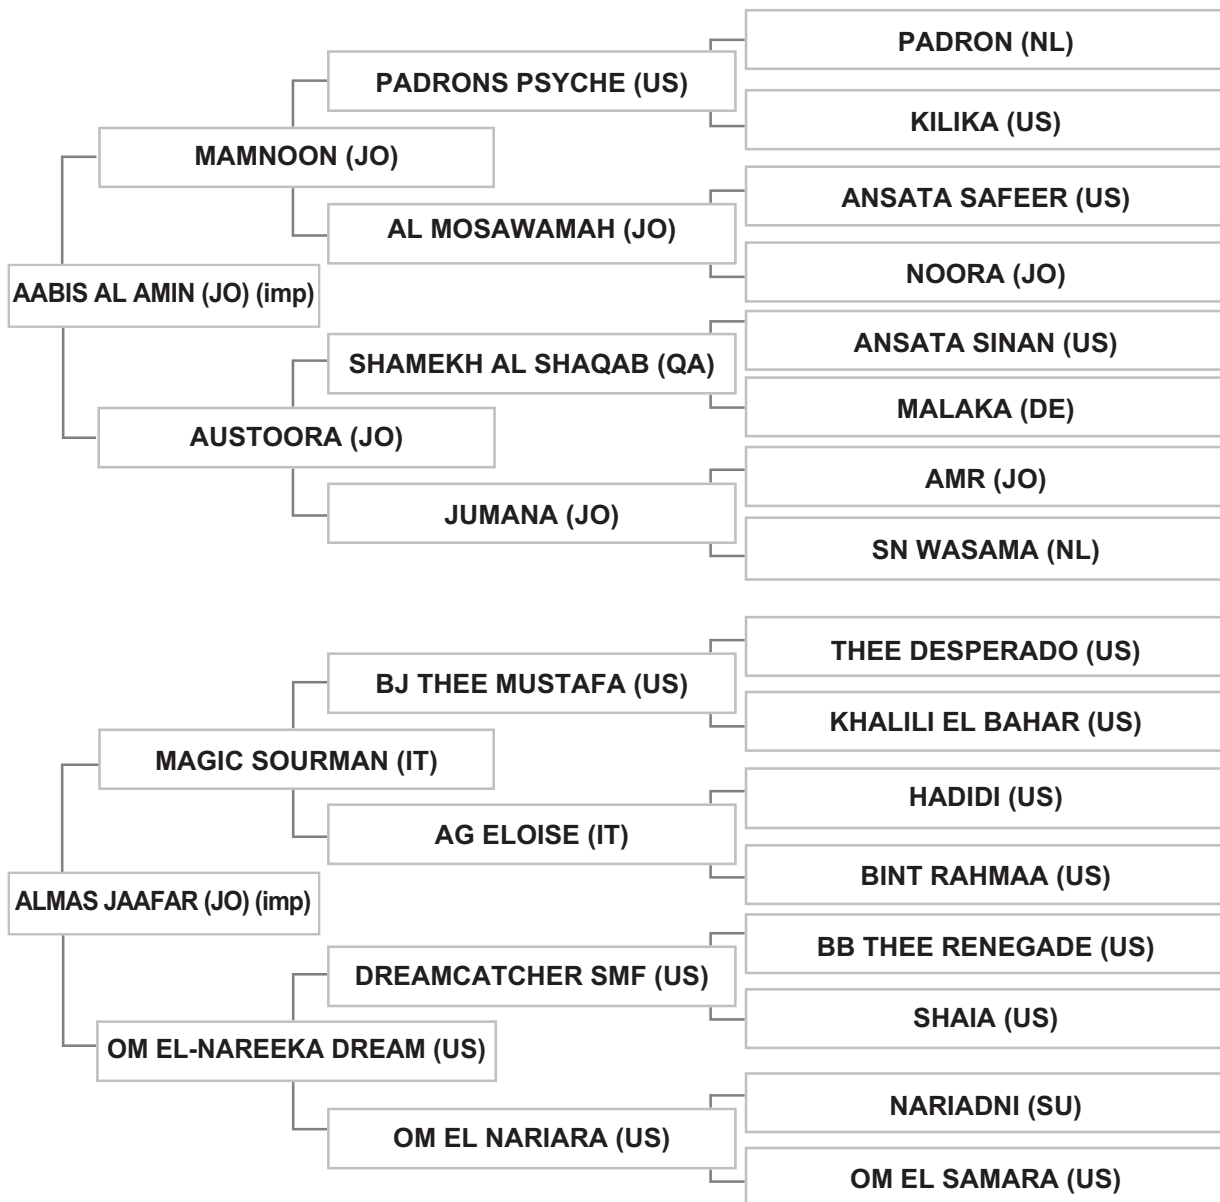

Strain: NOT RECORDED (FAMILY OF MURANA I,1808)

Sire: AABIS AL AMIN (JO) (imp), grey, 2011, RJSB Vol. VIII, LSB Vol. V # 331

Dam: ALMAS JAAFAR (JO) (imp), bay, 2010, RJSB Vol. VIII, LSB Vol. V # 334

Bred by: Mr. MOHAMAD JABER / LEBANON - AL NABATIEH