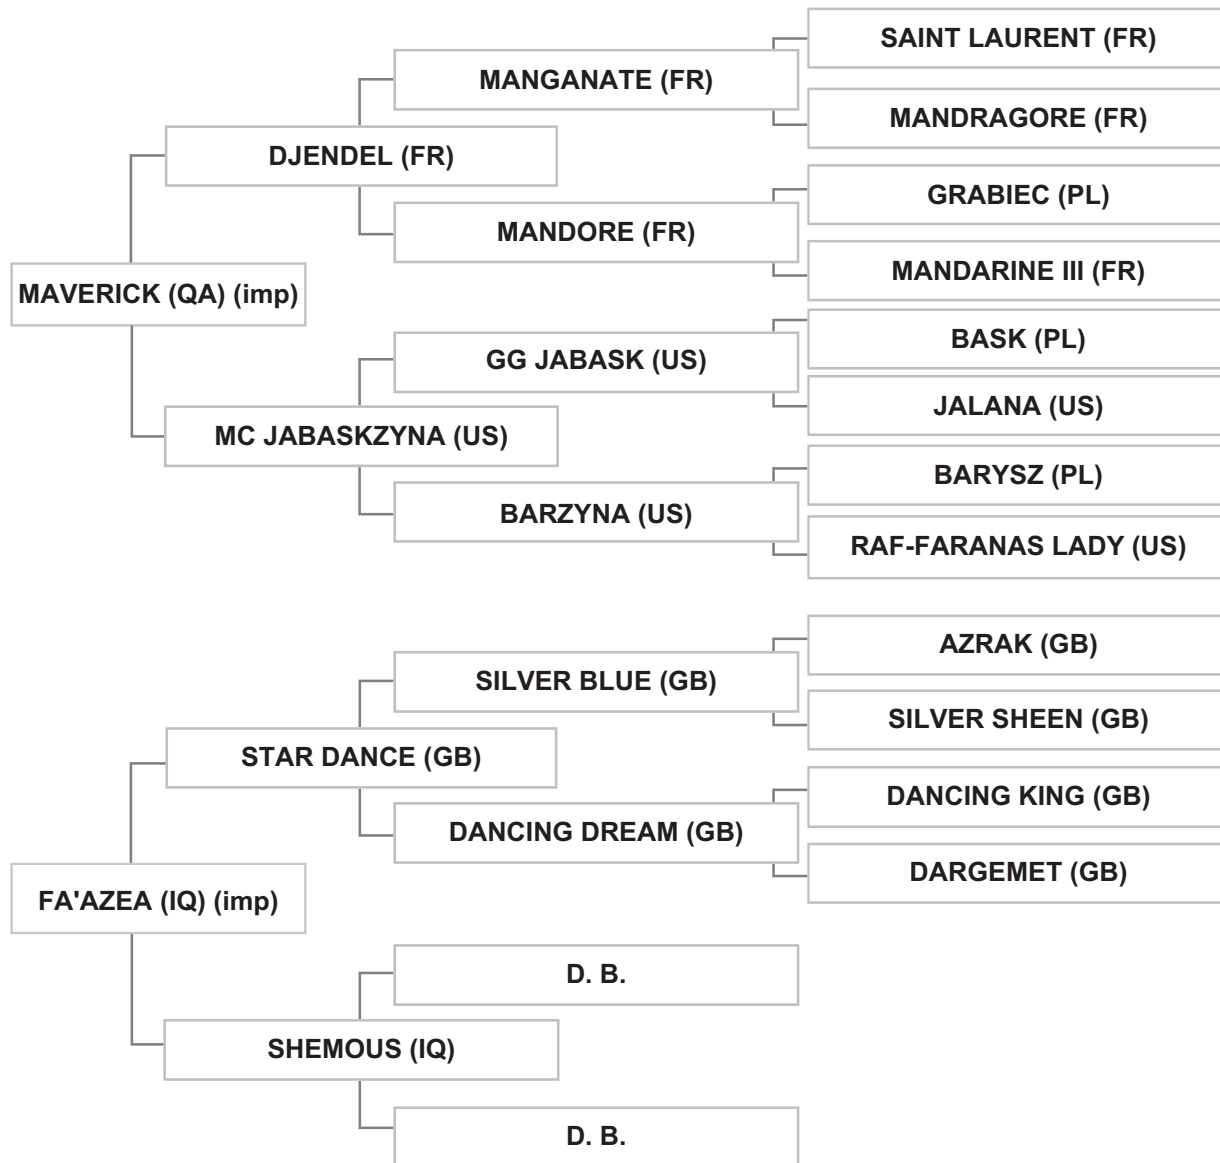

Strain: MAANAKIEH

Sire: MAVERICK (QA) (imp), chestnut, 1993, QASB Vol. III # 470, LSB Vol. III # 125

Dam: FA'AZEА (IQ) (imp), grey, 1992, IRAQ Vol. IV # 649, LSB Vol. III # 093

Bred By: Mr. ROGER KARAM / LEBANON - MAJDAL ANJAR