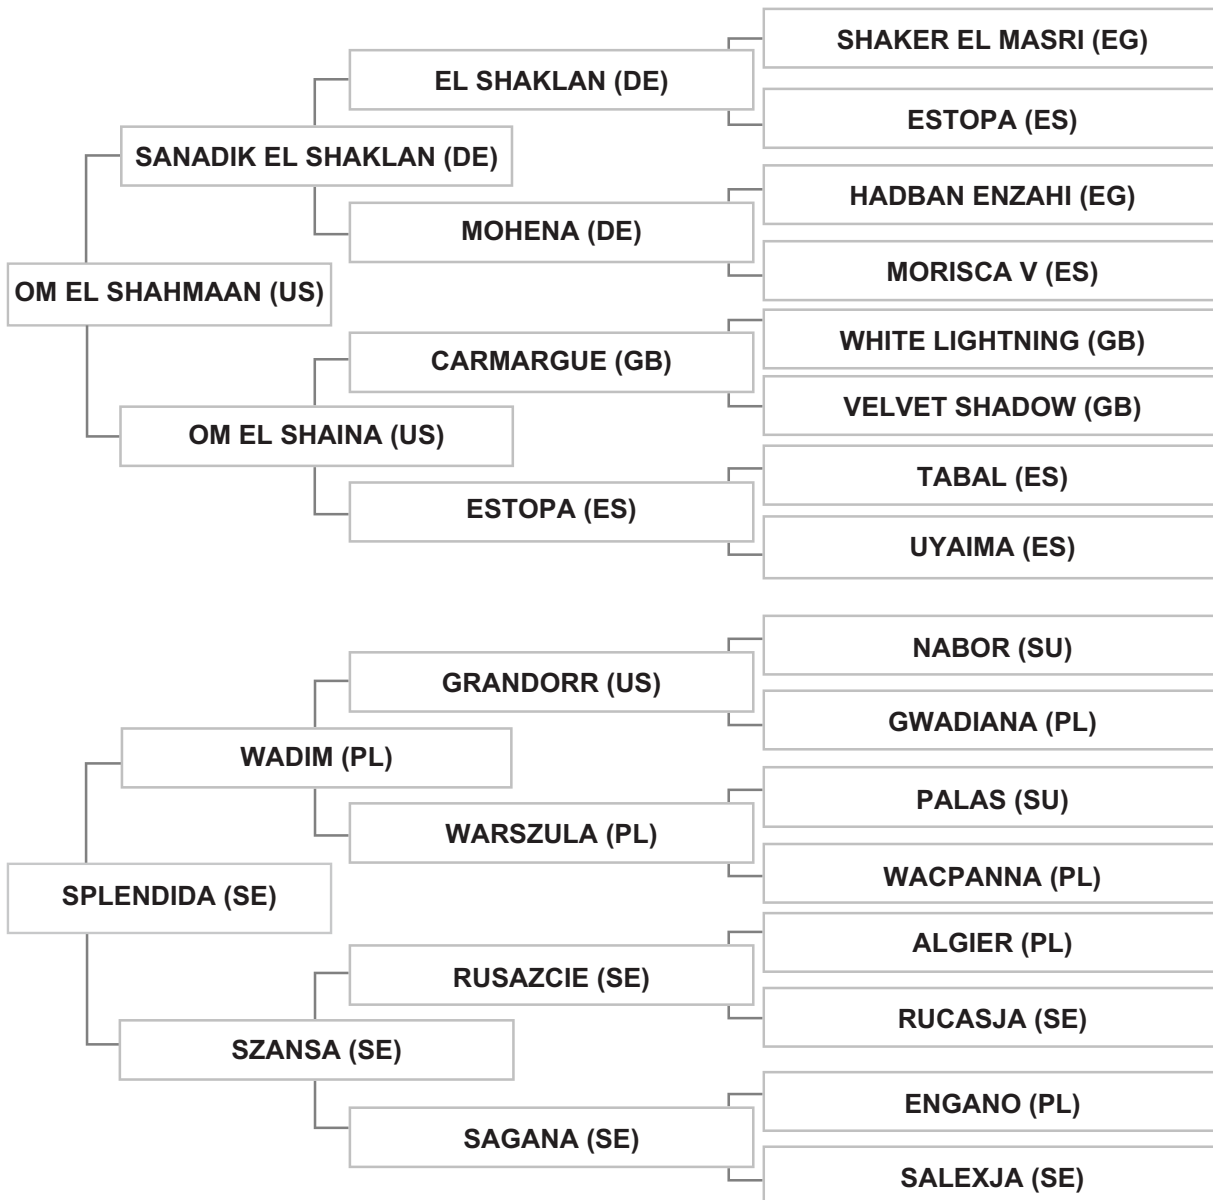

Strain: NOT RECORDED (FAMILY OF MILORDKA, 1816)

Sire: OM EL SHAHMAAN (US), grey, 1999, AHA # 567750, BAPS # BA 9009

Dam: SPLENDIDA (SE), grey, 2000, SESB # FA166/00, BAPS # BA 5520

Bred by: Mr. & Mme DELVAUX-BRIMIOULLE / BELGIUM

Mr. FIRAS CHIMALI - LEBANON - AL NABATIEH