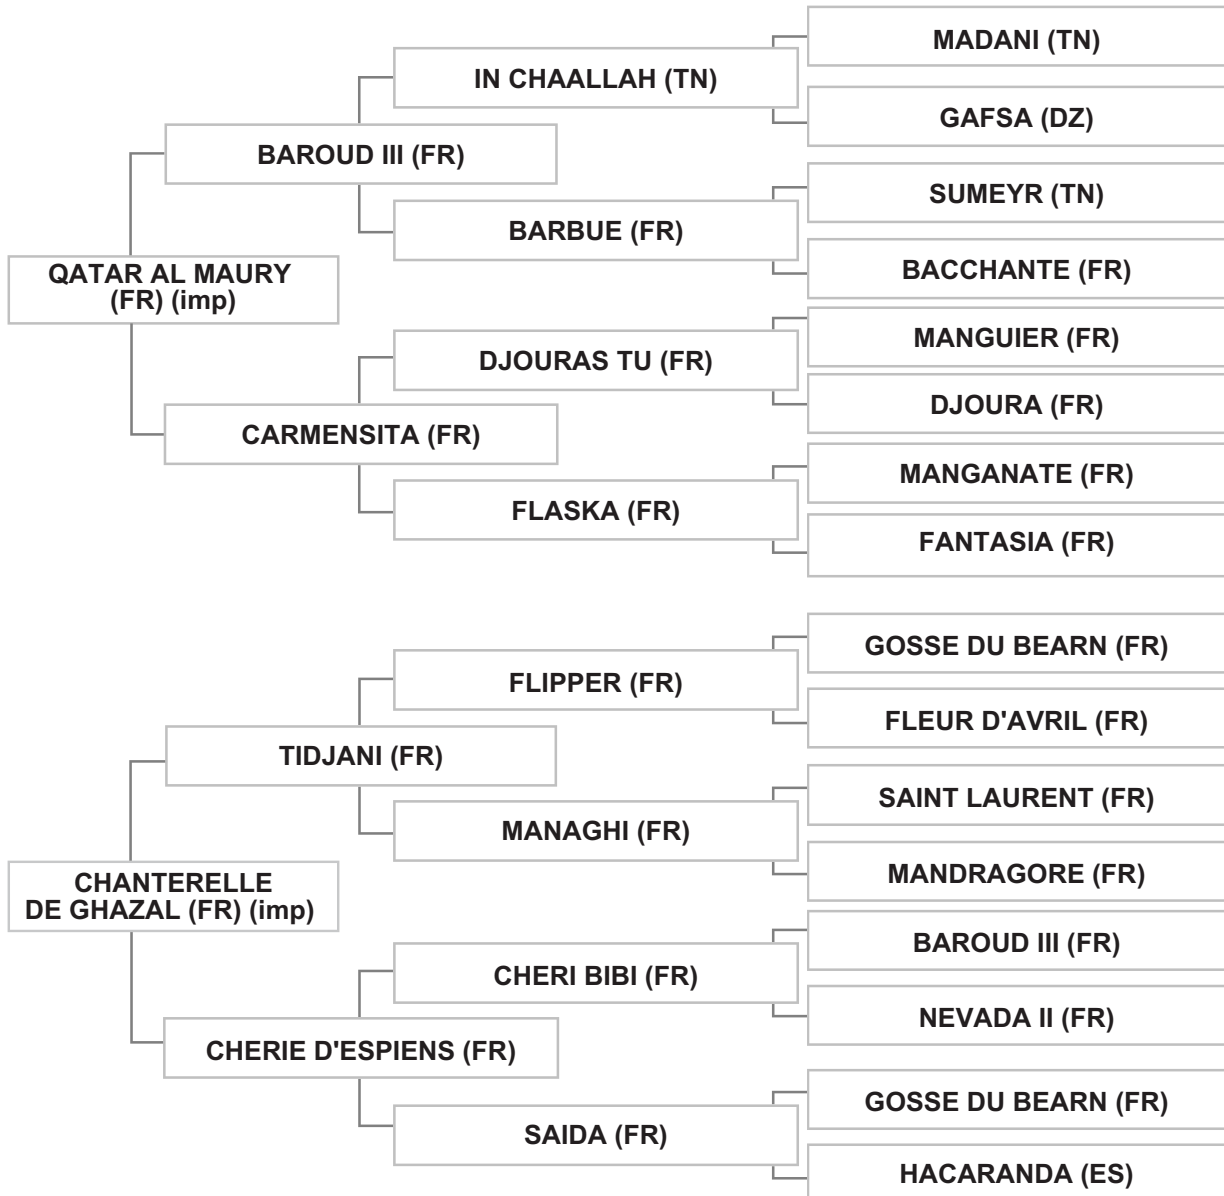

Strain: SEGLAWIEH MUKHALLADIEH (MERJANE')

Sire: QATAR AL MAURY (FR) (imp), bay, 1990, SBFAR Vol. VI, UAE Vol. II # 423, LSB Vol. III # 131
Dam: CHANTERELLE DE GHAZAL (FR) (imp), chestnut, 1998, SBFAR Vol. X, LSB Vol. V # 213

Bred By: Mr. NABIL MOURAD / LEBANON - AL KARAK