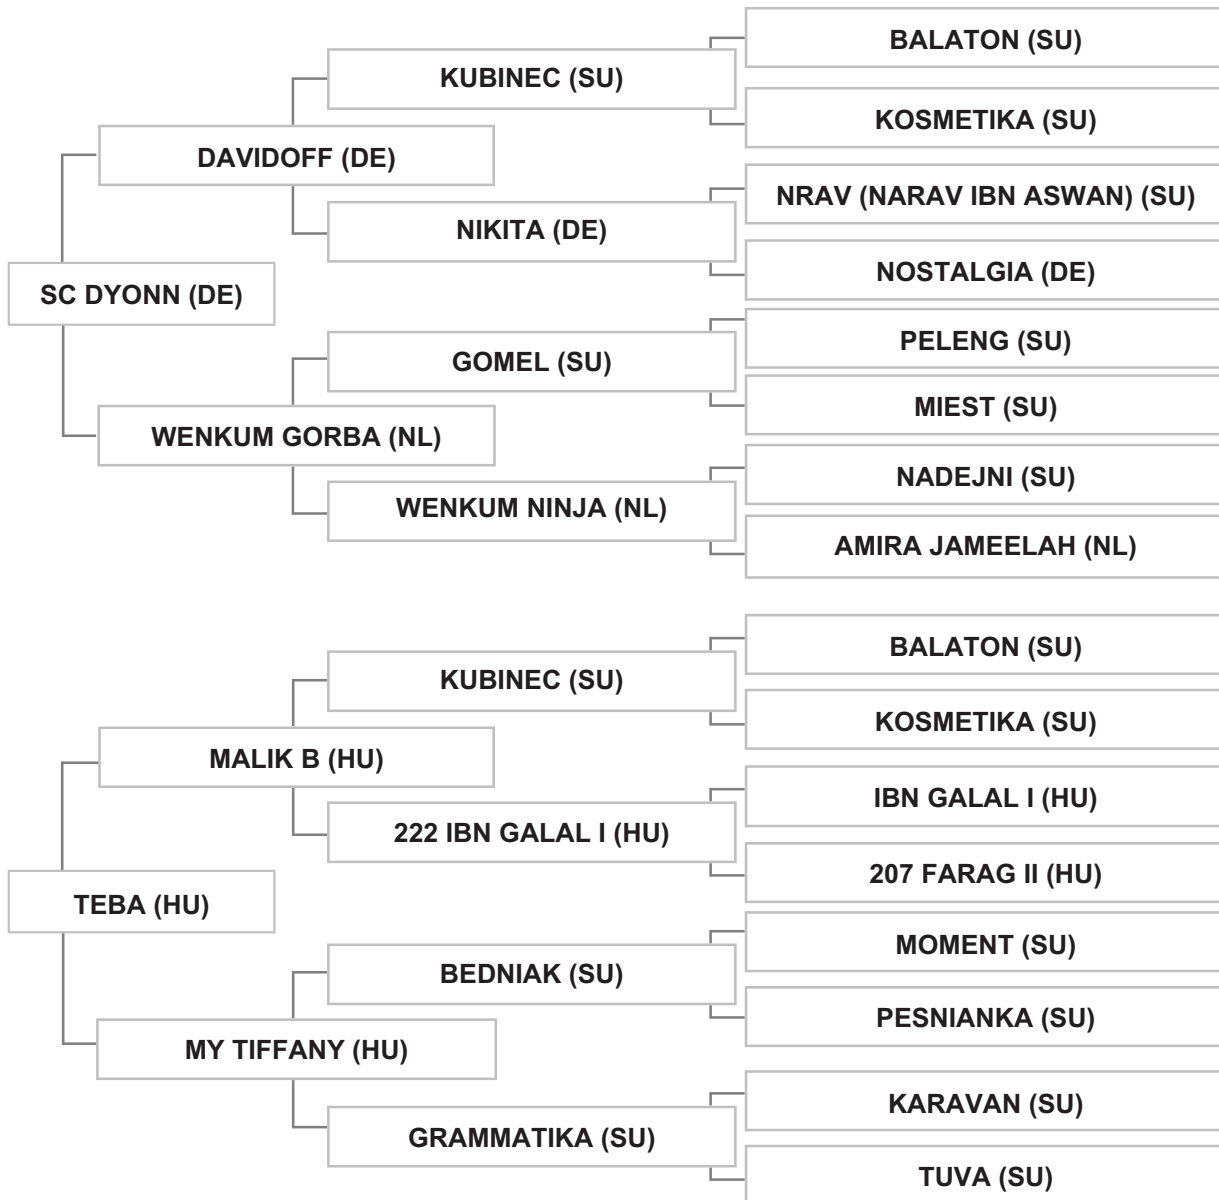

Strain: HAMDANIEH SIMRIEH (SELMA)

Sire: SC DYONN (DE), grey, 2001, GASB # 08/20166/01 E, ASBB Vol. VII # HUN M IM010672004
Dam: TEBA (HU), chestnut, 2002, ASBB VII # HUN K OX012030000

Bred by: Mrs. CHRISTINE WOLF, ZIMELIE ARABIANS / HUNGARY

Mr. YASSER DAHROUGE- LEBANON - HADATH