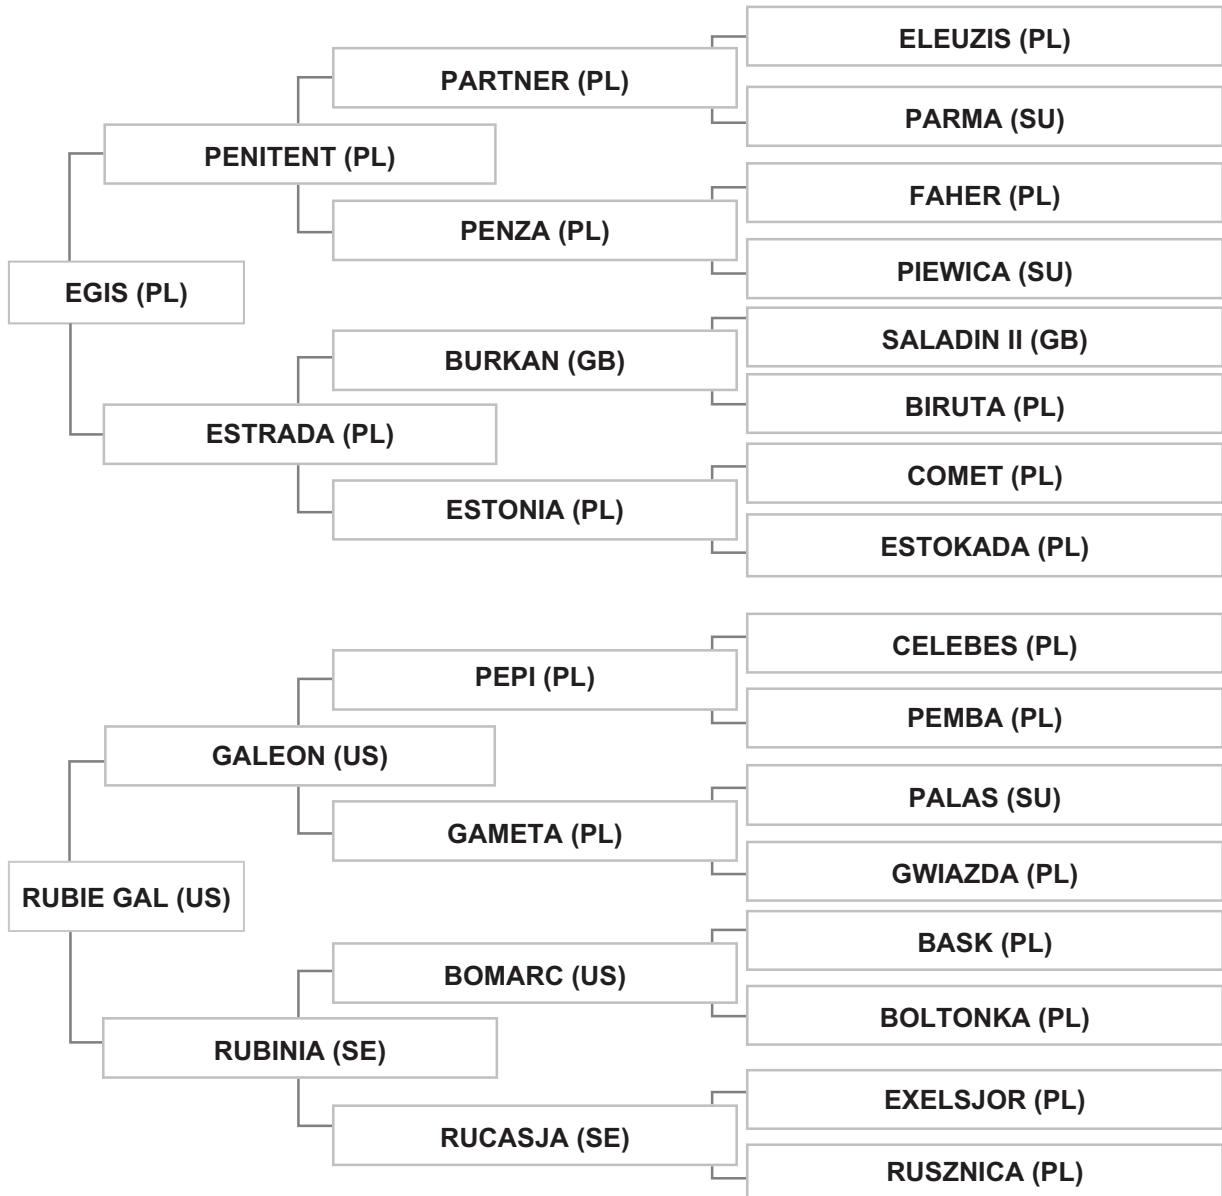

Mr. RAED ABDUL HAKIM MANASRAH - LEBANON

Strain: MILORDKA (1816)

Sire: EGIS (PL), grey, 1985, PASB, AHSB Vol. XVII

Dam: PARABOLA (PL), chestnut, 1981, PASB, AHSB Vol. XVIII

Bred by: Major &amp; Mrs. P.W.S. MAXWELL / UNITED KINGDOM