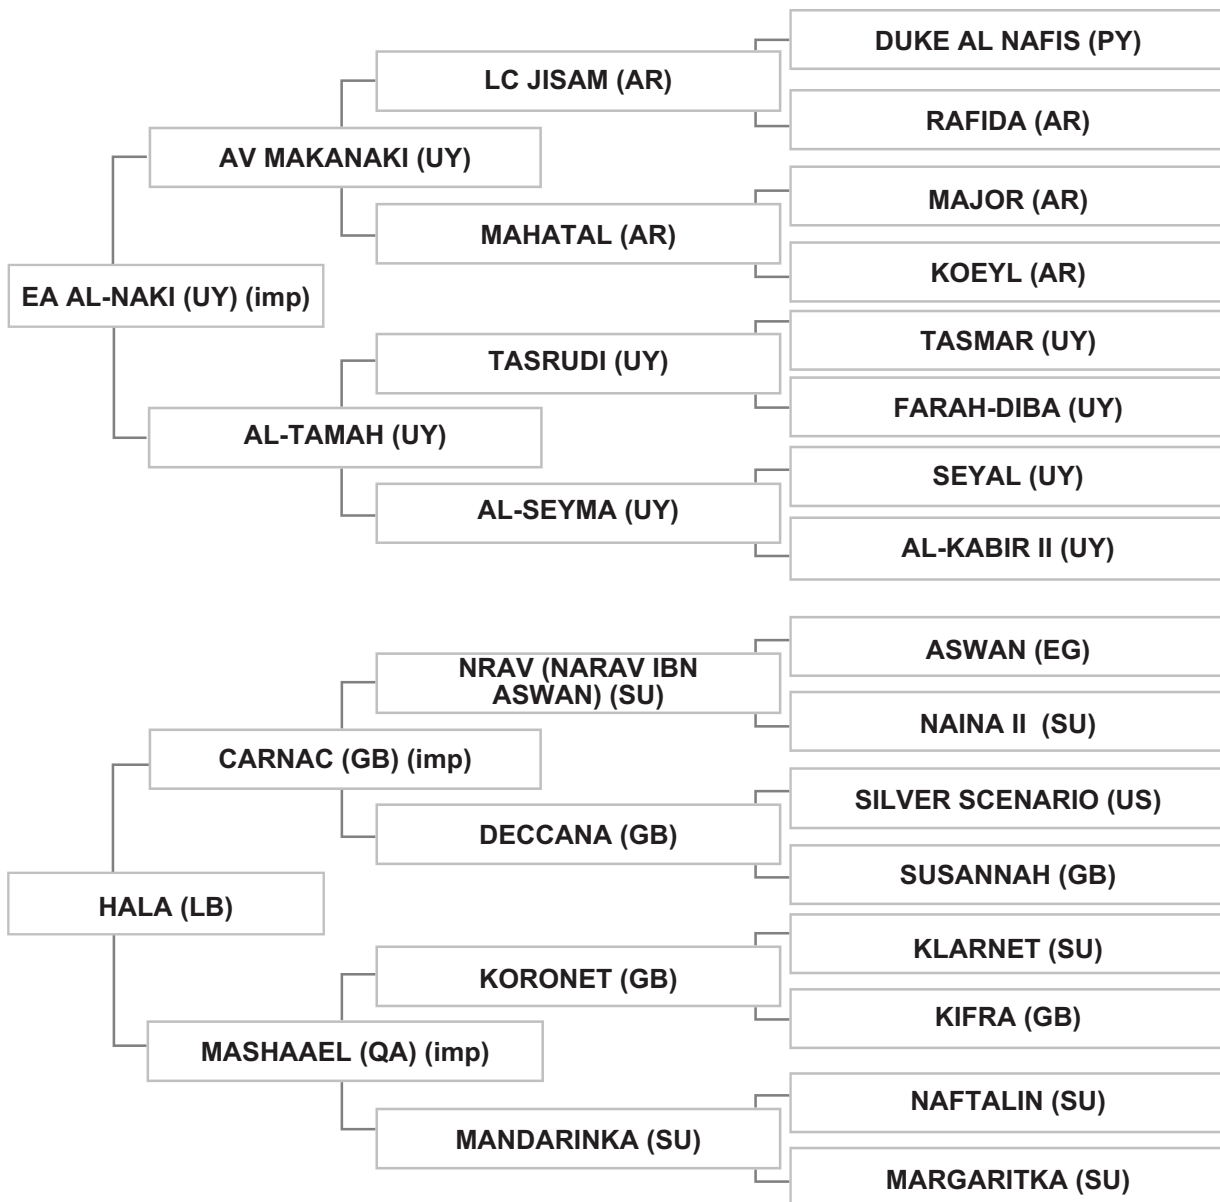

Strain: KEHAILAN MORADI (SAHARA,CA.1840)

Sire: EA AL-NAKI (UY) (imp), chestnut, 1995, UASB # 4101, UAE Vol. VII # 2609, LSB Vol. V # 210

Dam: HALA (LB), grey, 1998, LSB Vol. III # 118

Bred by: Mr. YOUSSEF CHAHINE / LEBANON - AL HERMEL