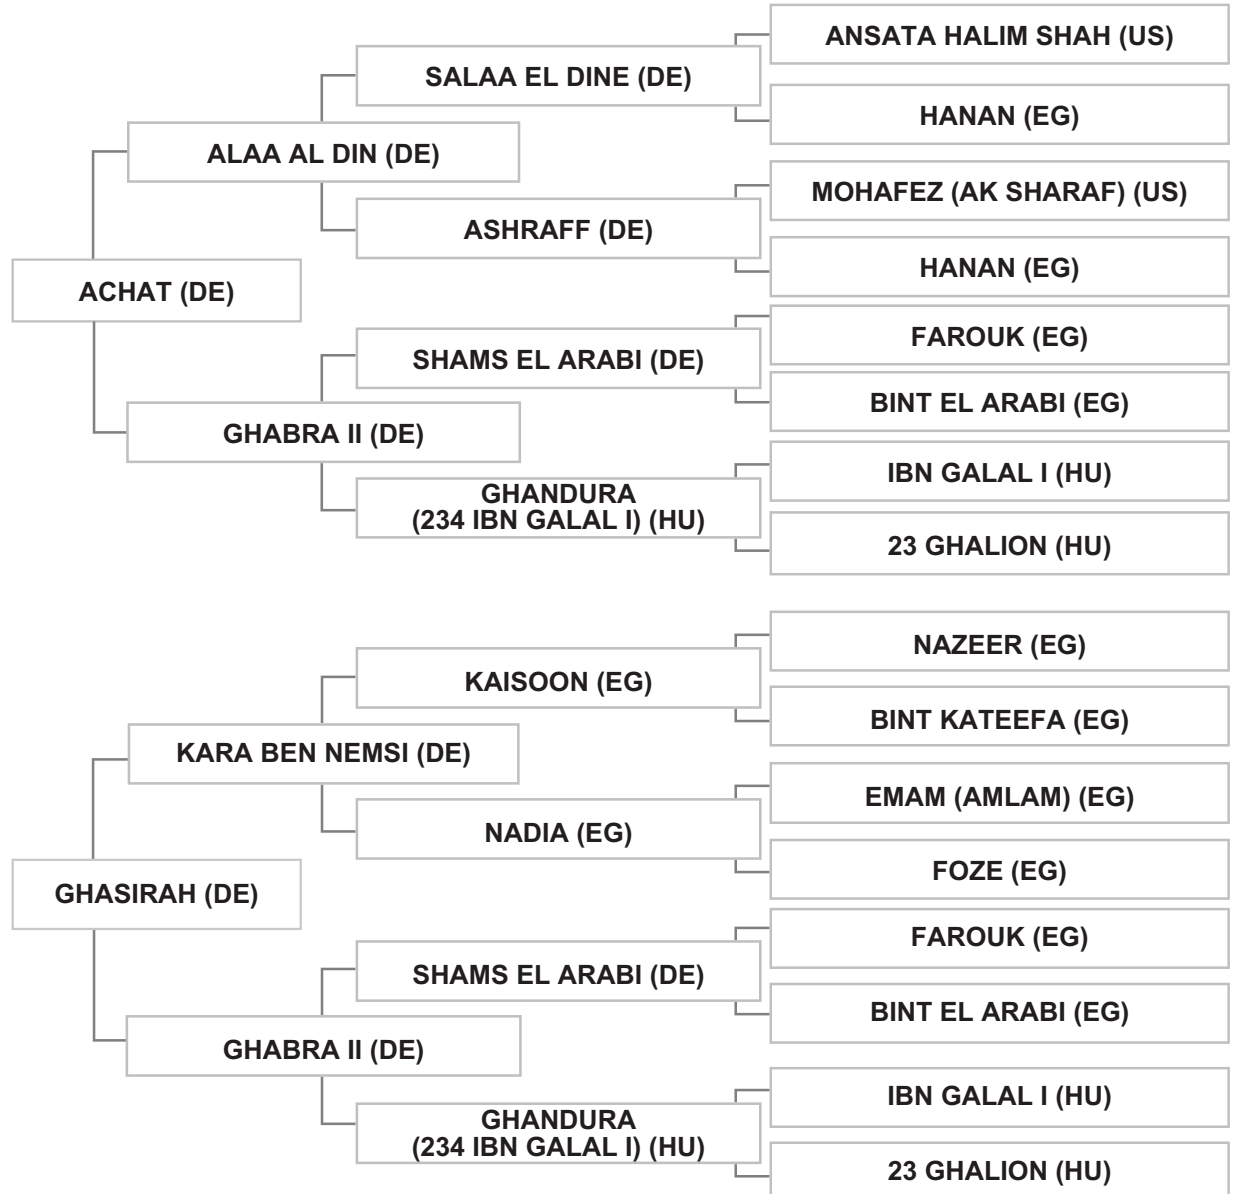

Strain: SEGLAWIEH JEDRANIEH OF IBN SOUDAN (GHAZIEH)

Sire: ACHAT (DE), chestnut, 1998, GASB Vol. VIII # 08/20898/98

Dam: GHASIRAH (DE), grey, 1995, GASB Vol. VIII # 08/20986/95

Bred By: Dr. GISELA WEGENER / GERMANY

Mr. MOHAMAD AL OU'RAIBI - LEBANON - TA'NAYEL