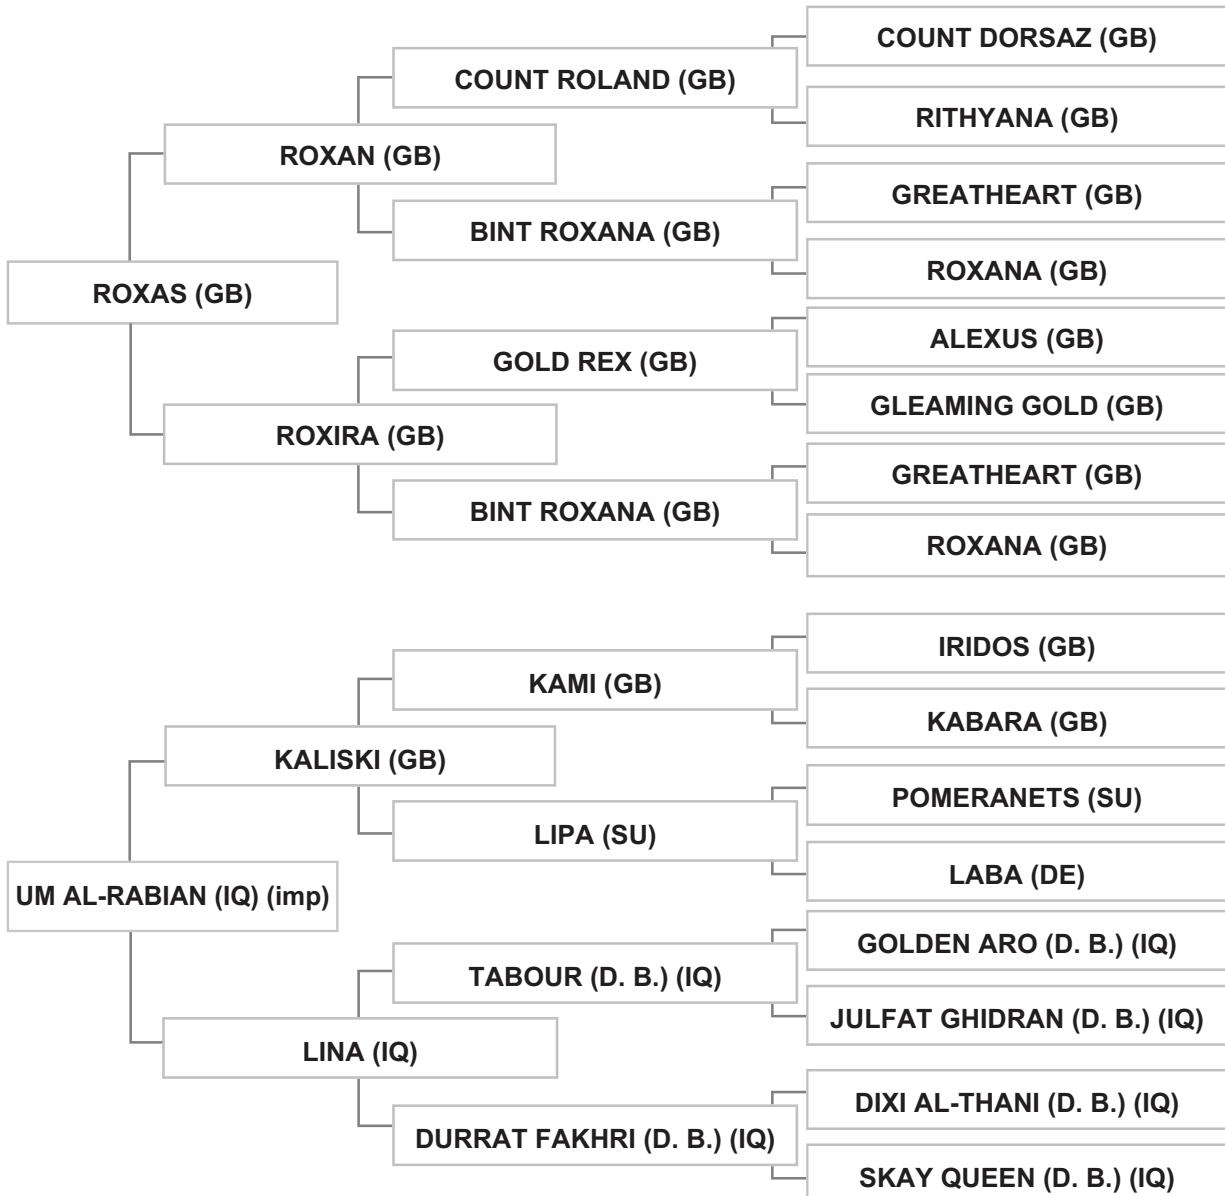

Strain: SAGLAWI (HAMRAT NAFIA)

Sire: ROXAS (GB), grey, 1981, AHSB, IRAQ Vol. I # 236

Dam: UM AL-RABIAN (IQ) (imp), grey, 1987, IRAQ Vol. III # 455, LSB Vol. III # 136

Bred By: Mr. BARZAN AL TIKRITI / IRAQ

Mr. ROGER KARAM - LEBANON - MAJDAL ANJAR