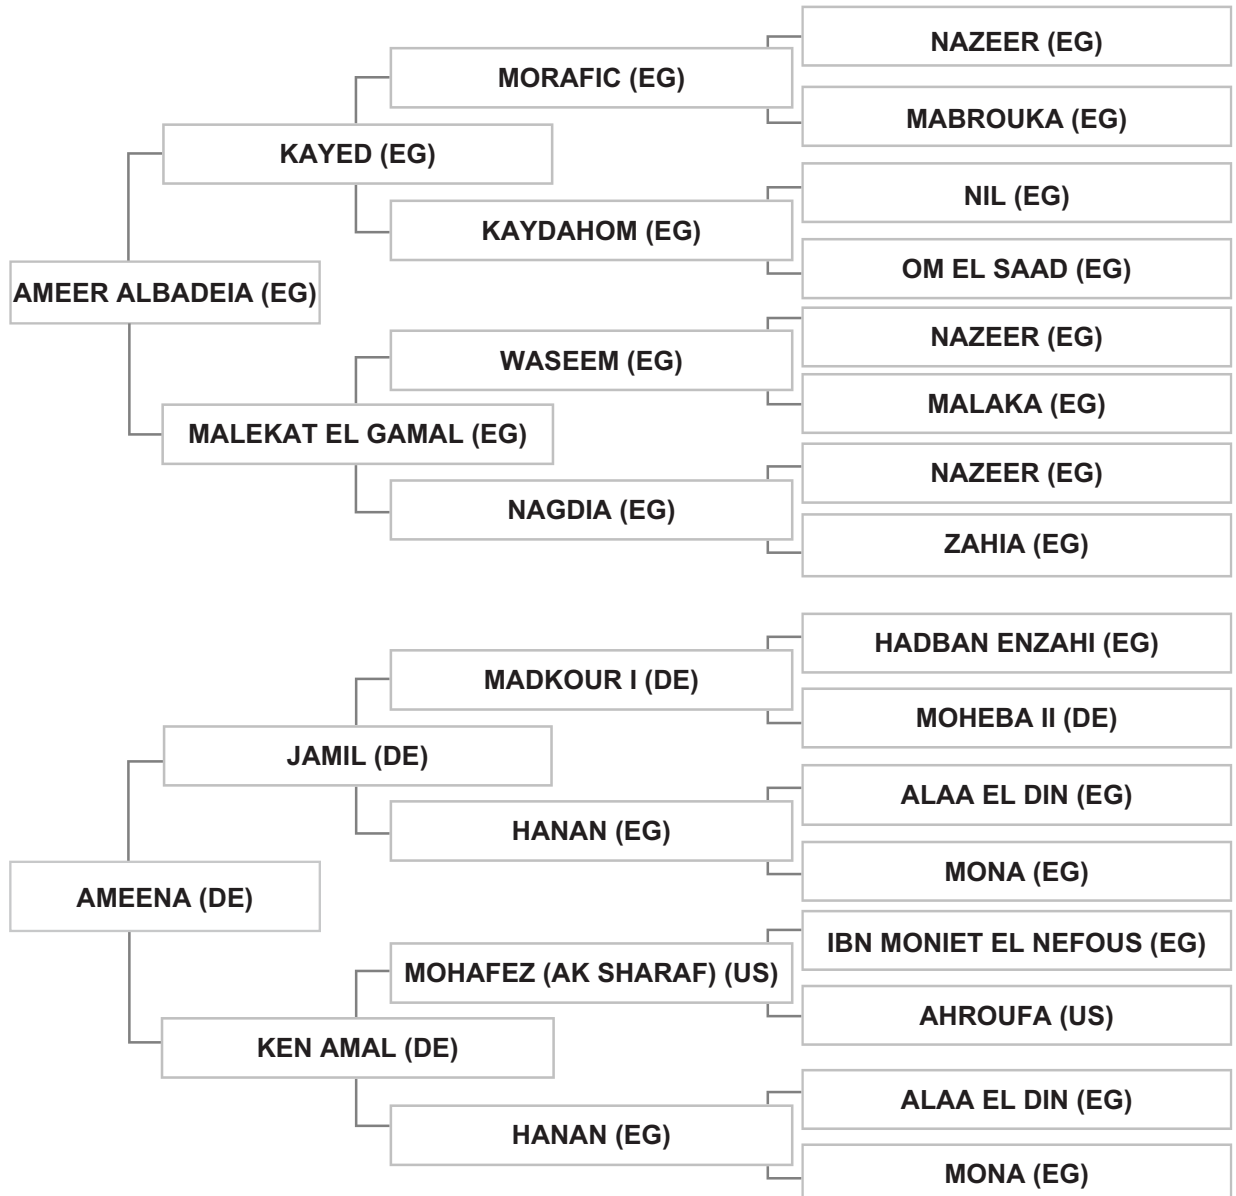

Strain: OBEYA OM JREES (EL OBEYA OM GREES)

Sire: AMEER ALBADEIA (EG), grey, 1974, EAO Vol. IV # E1-54, QASB Vol. II # 316

Dam: AMEENA (DE), grey, 1983, GASB Vol IV, QASB Vol. II # 320

Bred by: H. E. SHEIKH ABDUL AZIZ BIN KHALED AL THANI / QATAR

Mr. CHAFIK AL MOUSSAWI - LEBANON - RIYAK