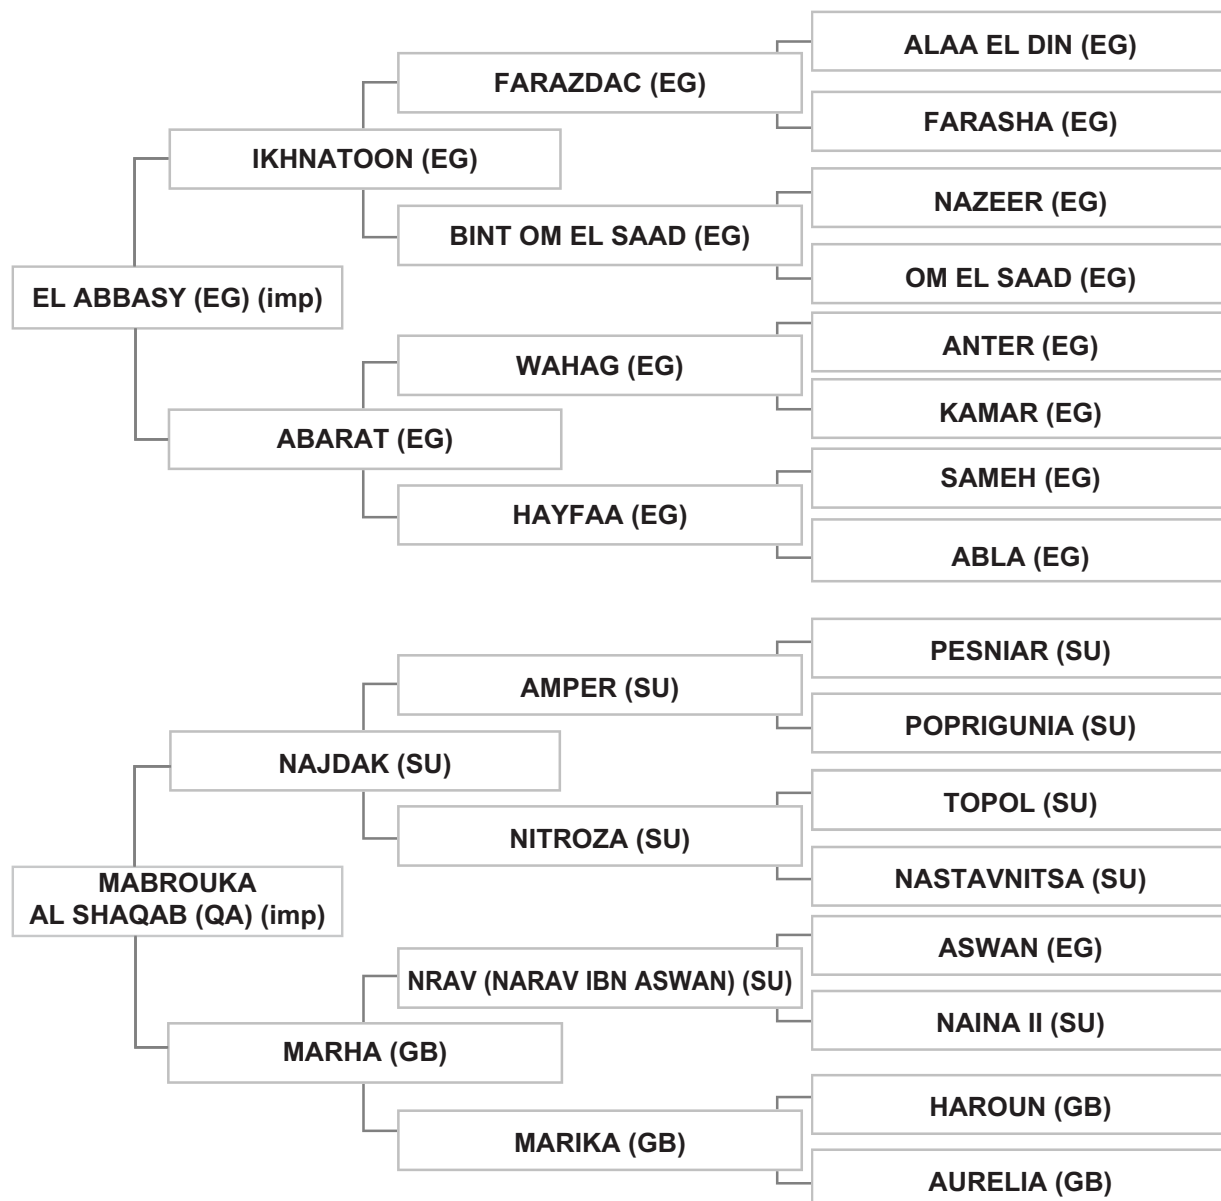

Strain: KEHAILEH RODANIEH (RODANIA)

Sire: EL ABBASY (EG) (imp), bay, 1987, EAO Vol. VI # EA-1528, QASB Vol. II # 0306, LSB Vol. III # 140
Dam: MABROUKA AL SHAQAB (QA) (imp), grey, 1994, QASB Vol. III # 744, LSB Vol. II # 079

Bred By: Mr. CHAFIK AL MOUSSAWI / LEBANON - RIYAK