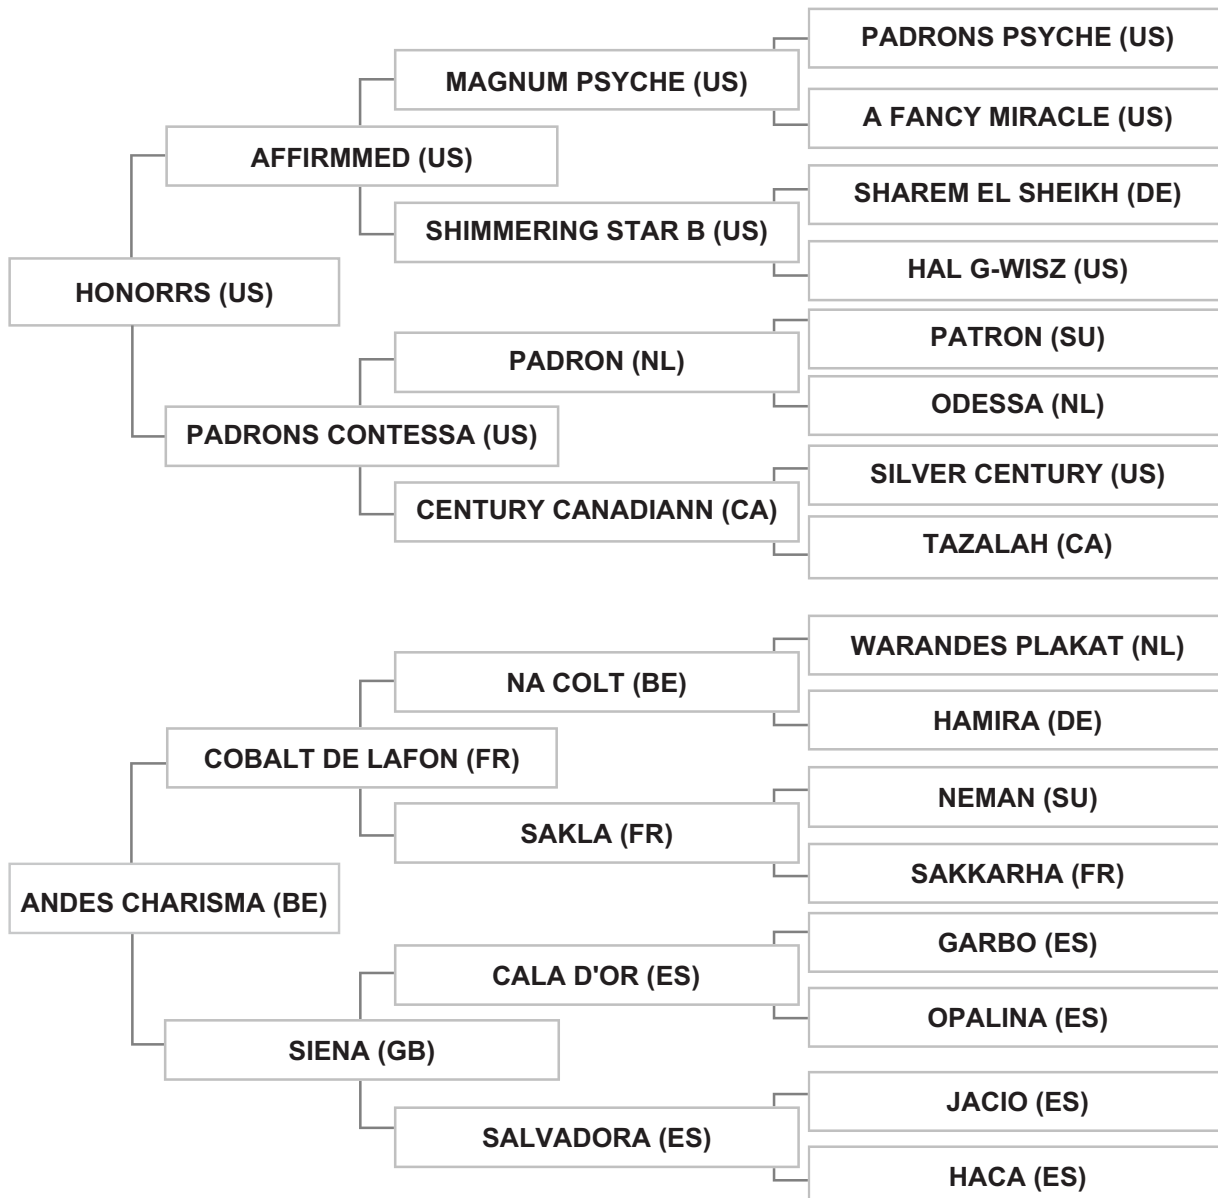

Strain: NOT RECORDED (ARABKA DE POMPADOUR)

Sire: HONORRS (US), chestnut, 2003, PAHR # 001892, BAPS

Dam: ANDES CHARISMA (BE), chestnut, 1996, BAPS # BA 3539

Bred By: Mr. GEERT DE BRAUWER / BELGIUM

Mr. MOHAMAD AHMAD SALEM - LEBANON - BAALBACK