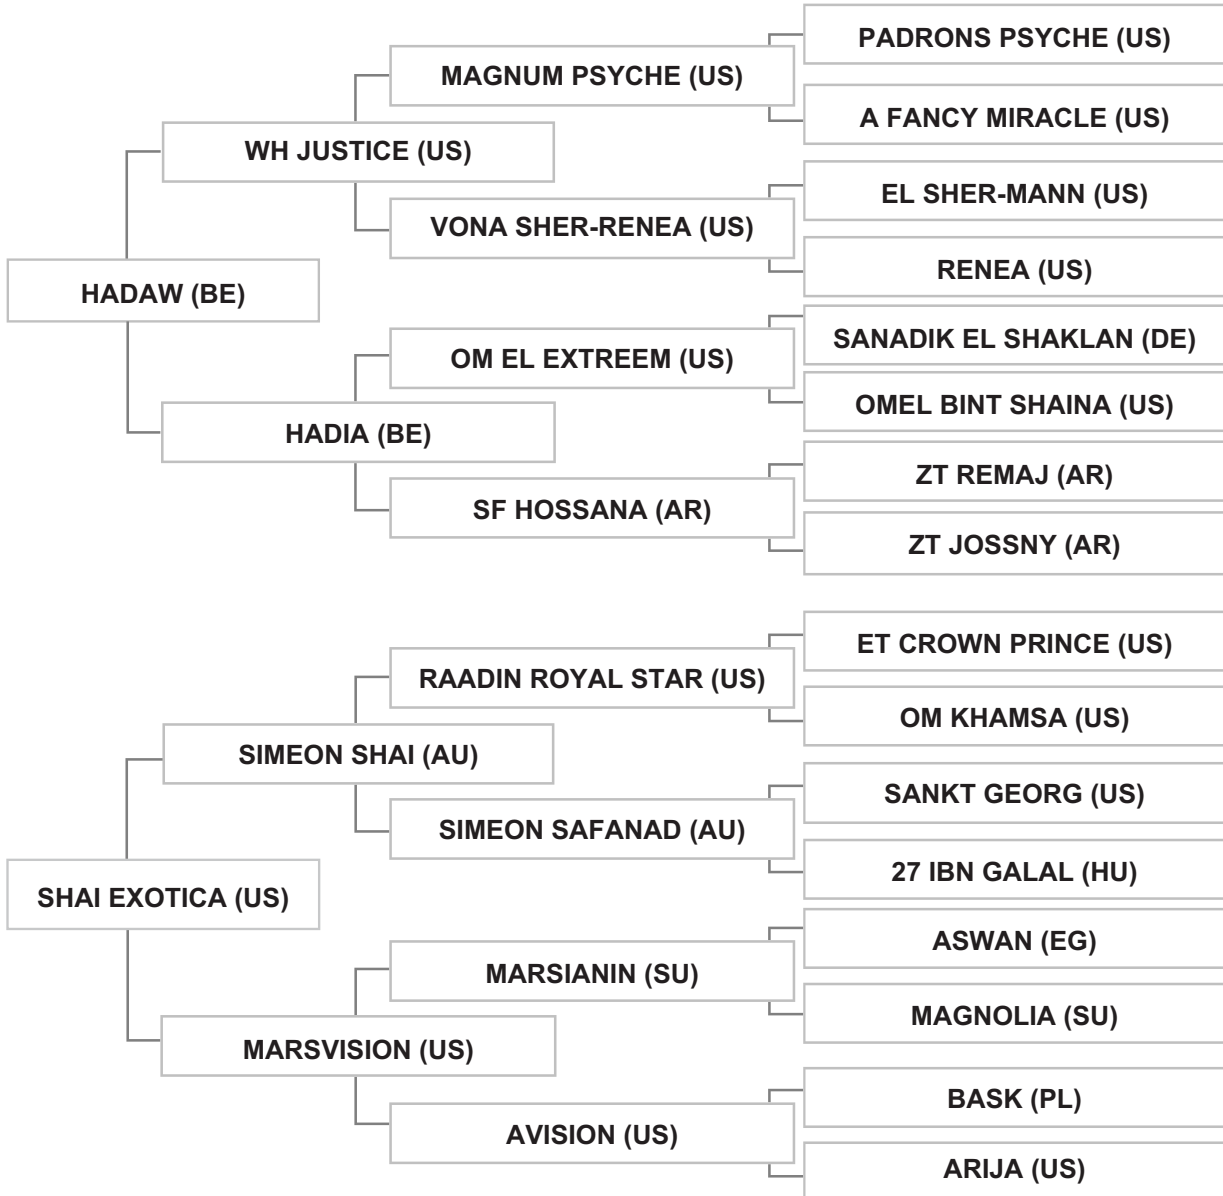

Strain: KEHAILAN DAJANI (MLECHA,CA.1840)

Sire: HADAW (BE), grey, 2008, BAPS # BA 7237, RJSB Vol. VIII

Dam: SHAI EXOTICA (US), grey, 1994, AHR # 500783, RJSB Vol. VIII

Bred by: Mr. NOFAL KAHOOK, NK ARABIANS / JORDAN

Mr. AHMAD MOHAMAD GHADDAR - LEBANON - SAIDA