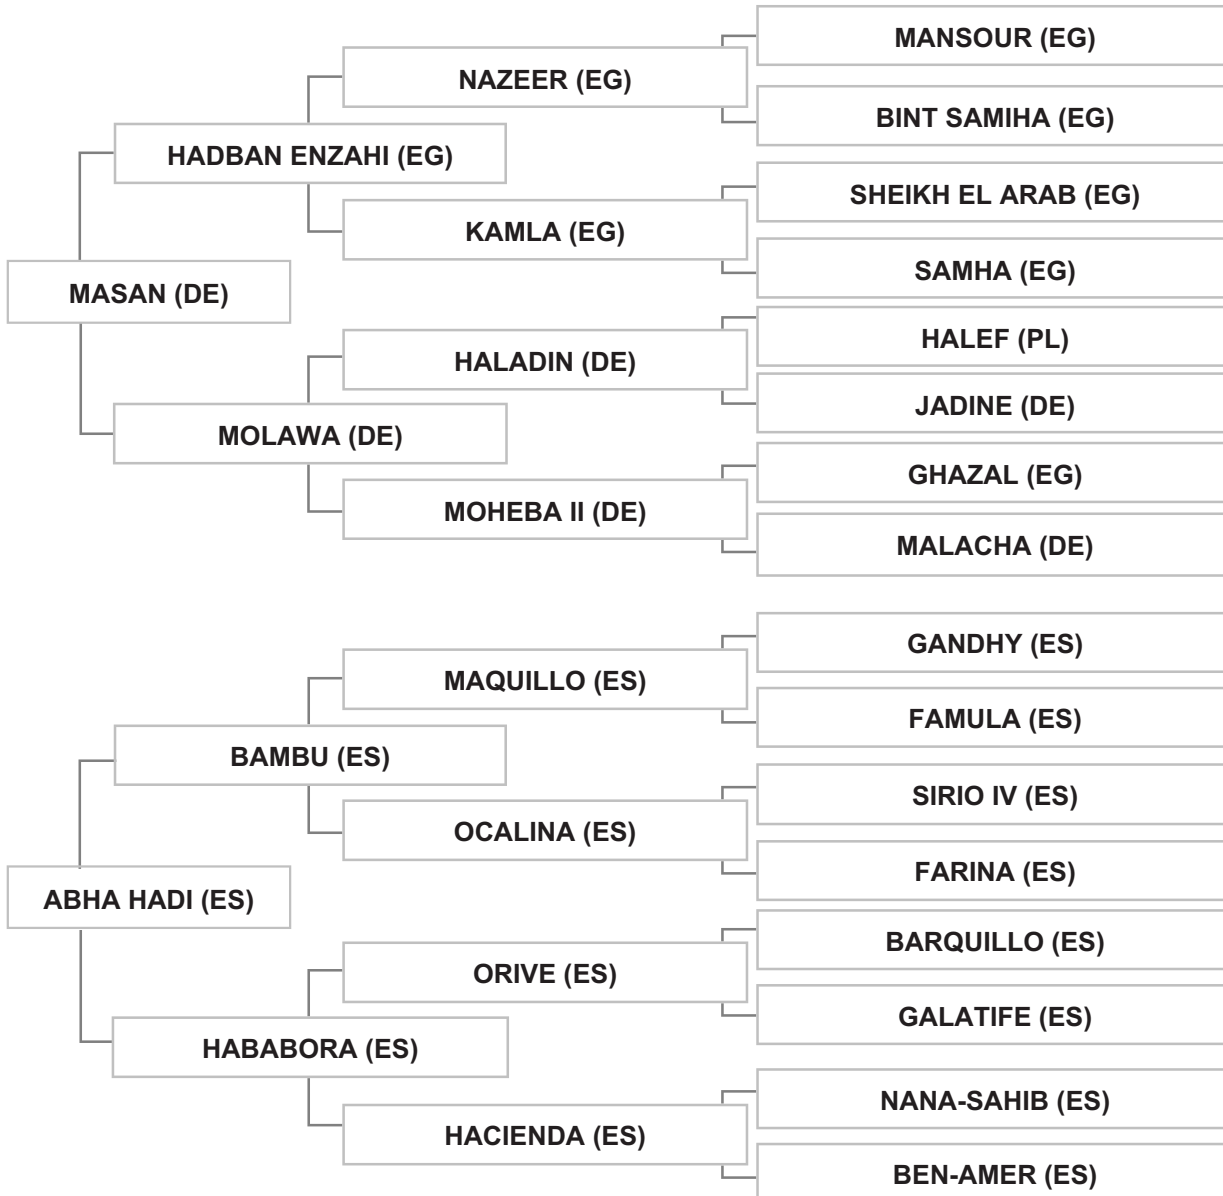

Strain: SEGLAWI (ZULIMA)

Sire: MASAN (DE), grey, 1975, GASB Vol. V

Dam: ABHA HADI (ES), grey, 1973, SSB Vol. XXXVII, SBFAR Vol. IV

Bred by: Mr. ANDRE SULTANA - HARAS DE LA JOLIVETTE - CHEMILLY / FRANCE

Mr. SAID BOKSMATI - LEBANON - AL BAHSA