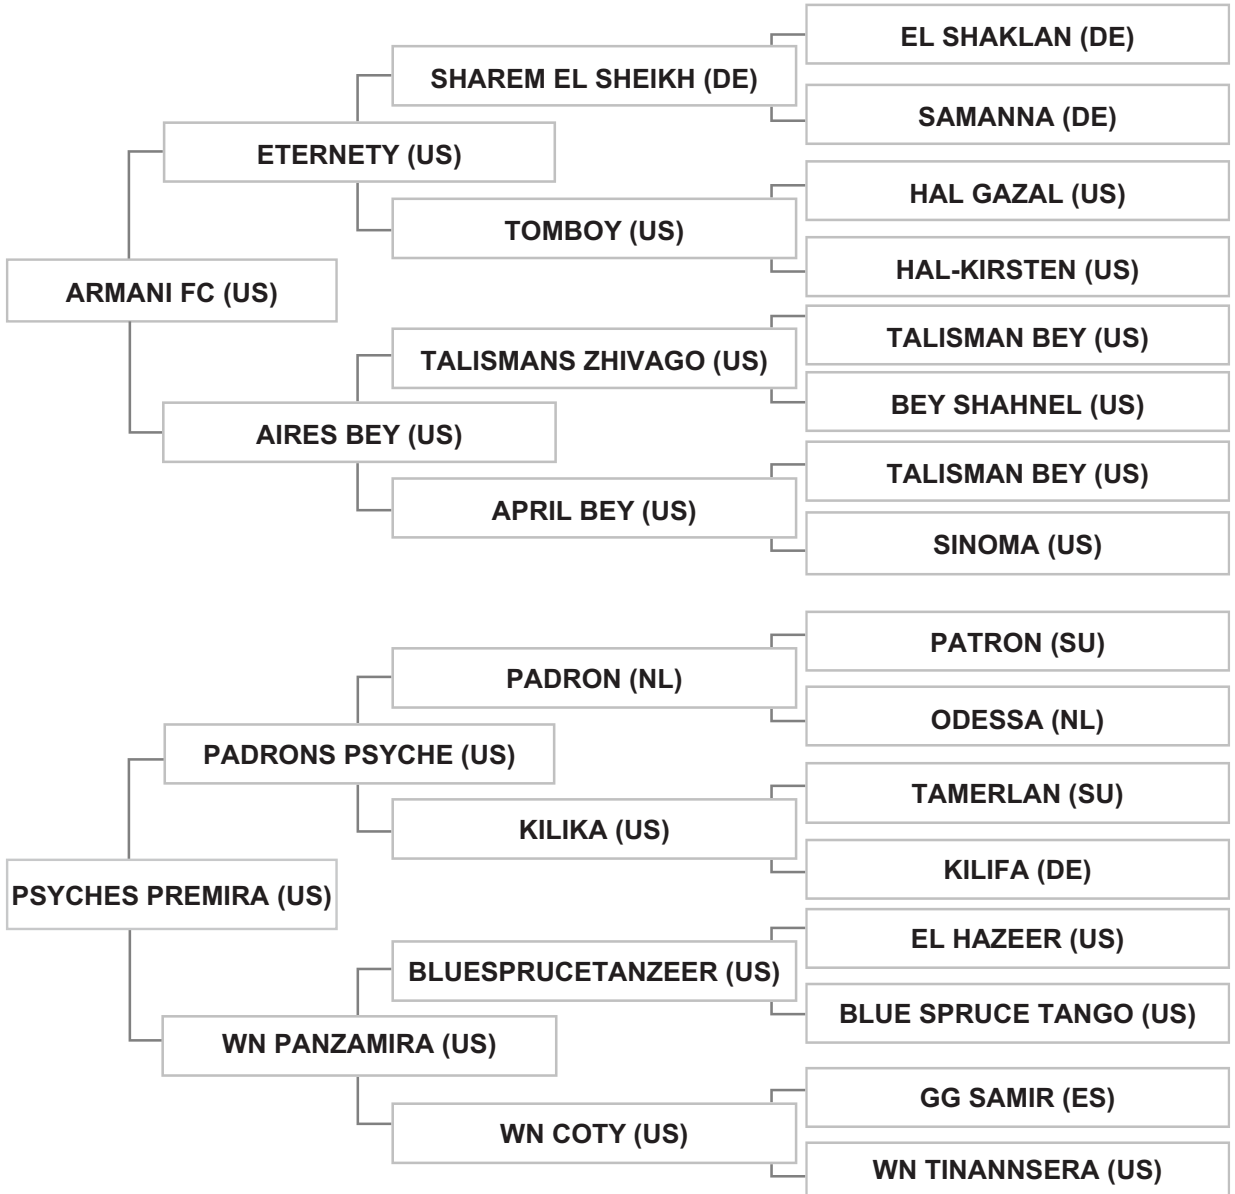

Dr. ZUHAIR AL KHATIB - LEBANON - AL DEBBIEH

Strain: HAMDANI SIMRI (SELMA)

Sire: FALCON BHF (US), grey, 1995, AHRA # 0533184

Dam: BAY OAKS PSYIGNET (US), chestnut, 1998 , AHRA # 553402, PAHR # 002234

Bred By: Mr. RICHARD J. FREELAND / UNITED STATES OF AMERICA