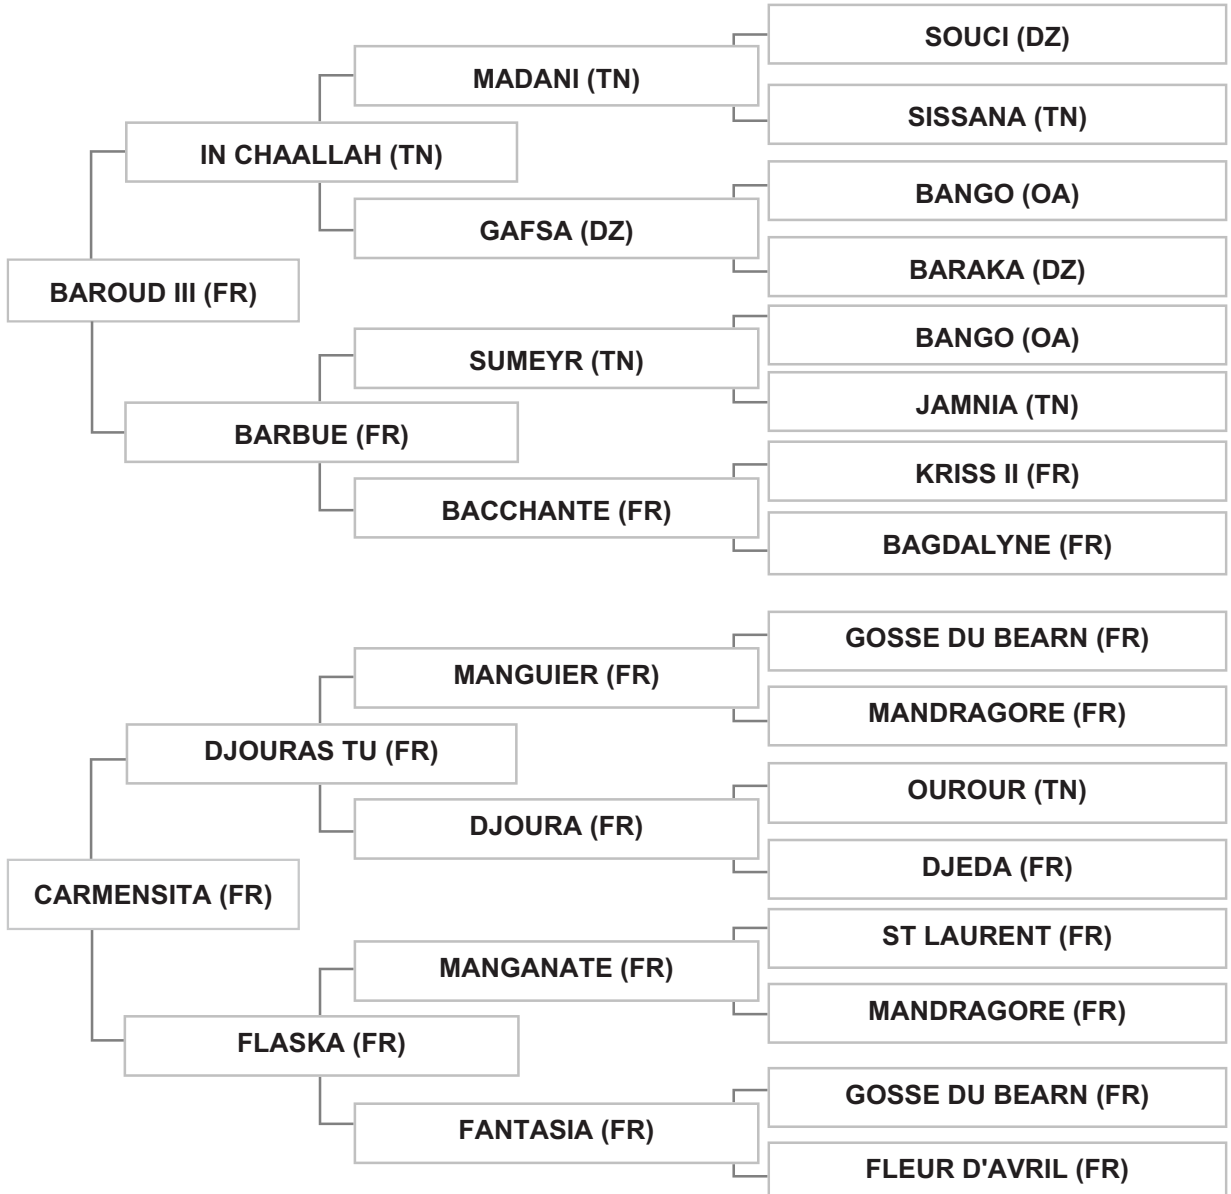

Strain: NOT RECORDED (AISSA, 1870)

Sire: BAROUD III (FR), bay, 1969, SBFAR Vol. I

Dam: CARMENSITA (FR), chestnut, 1983, SBFAR Vol. IV

Bred By: Miss RENEE LAURE KOCH / FRANCE

Mr. HUSSEIN NASSER - LEBANON - RIYAK