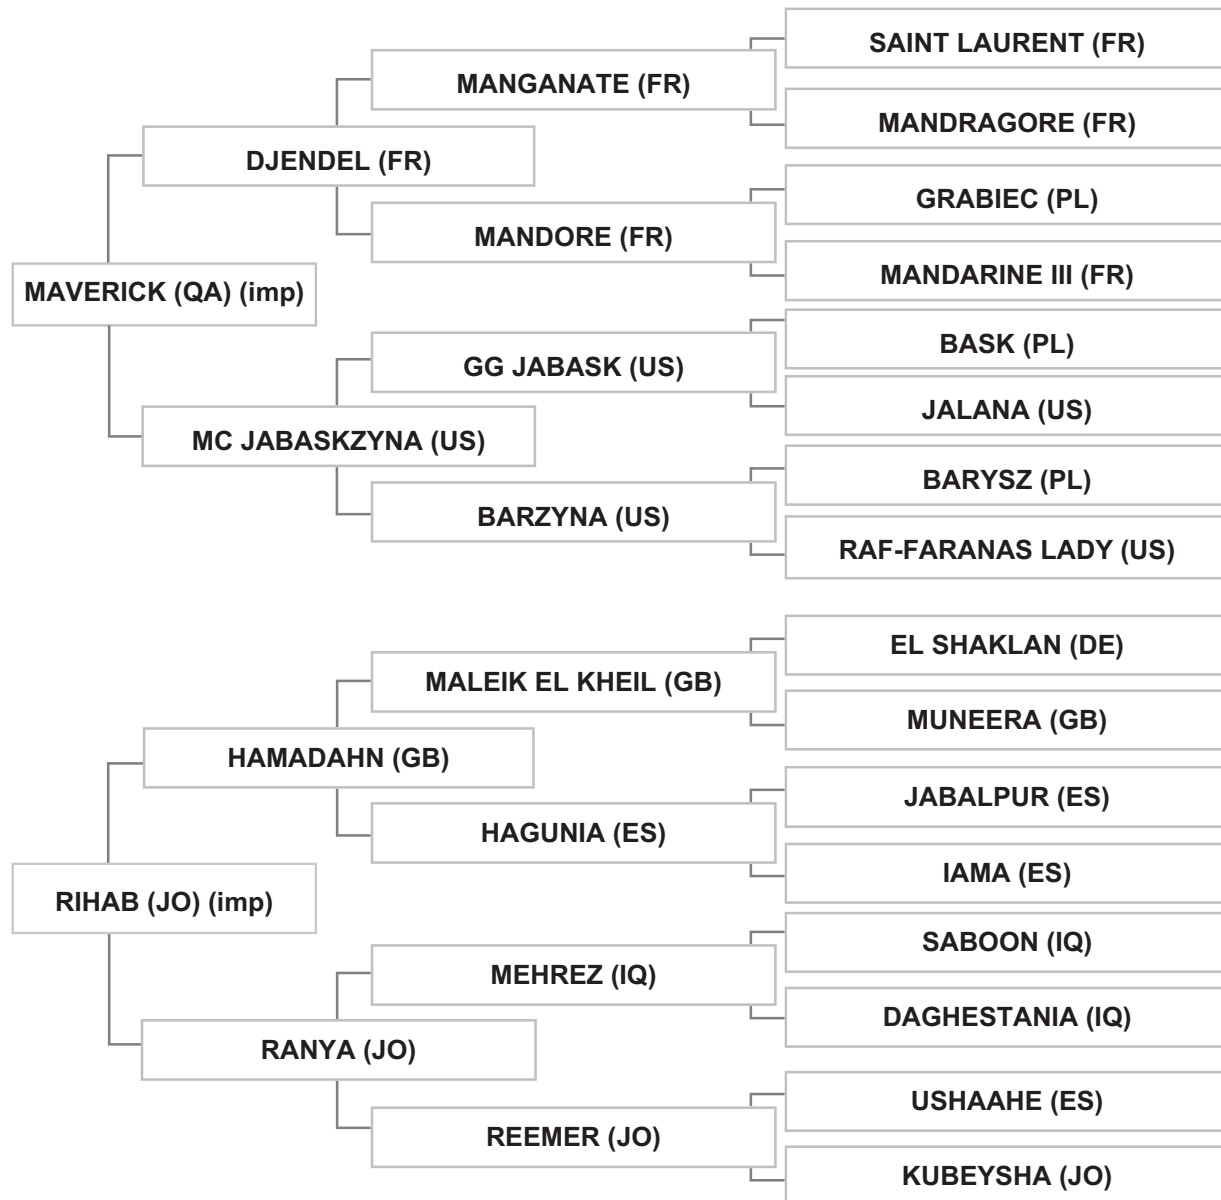

Strain: KUBEYSHAH (AL HAMAMA)

Sire: MAVERICK (QA) (imp), chestnut, 1993, QASB Vol. III # 470, LSB Vol. III # 125

Dam: RIHAB (JO) (imp), grey, 1989, RJSB Vol. IV, LSB Vol. I # 028

Bred By: Mr. ROGER KARAM / LEBANON - MAJDAL ANJAR