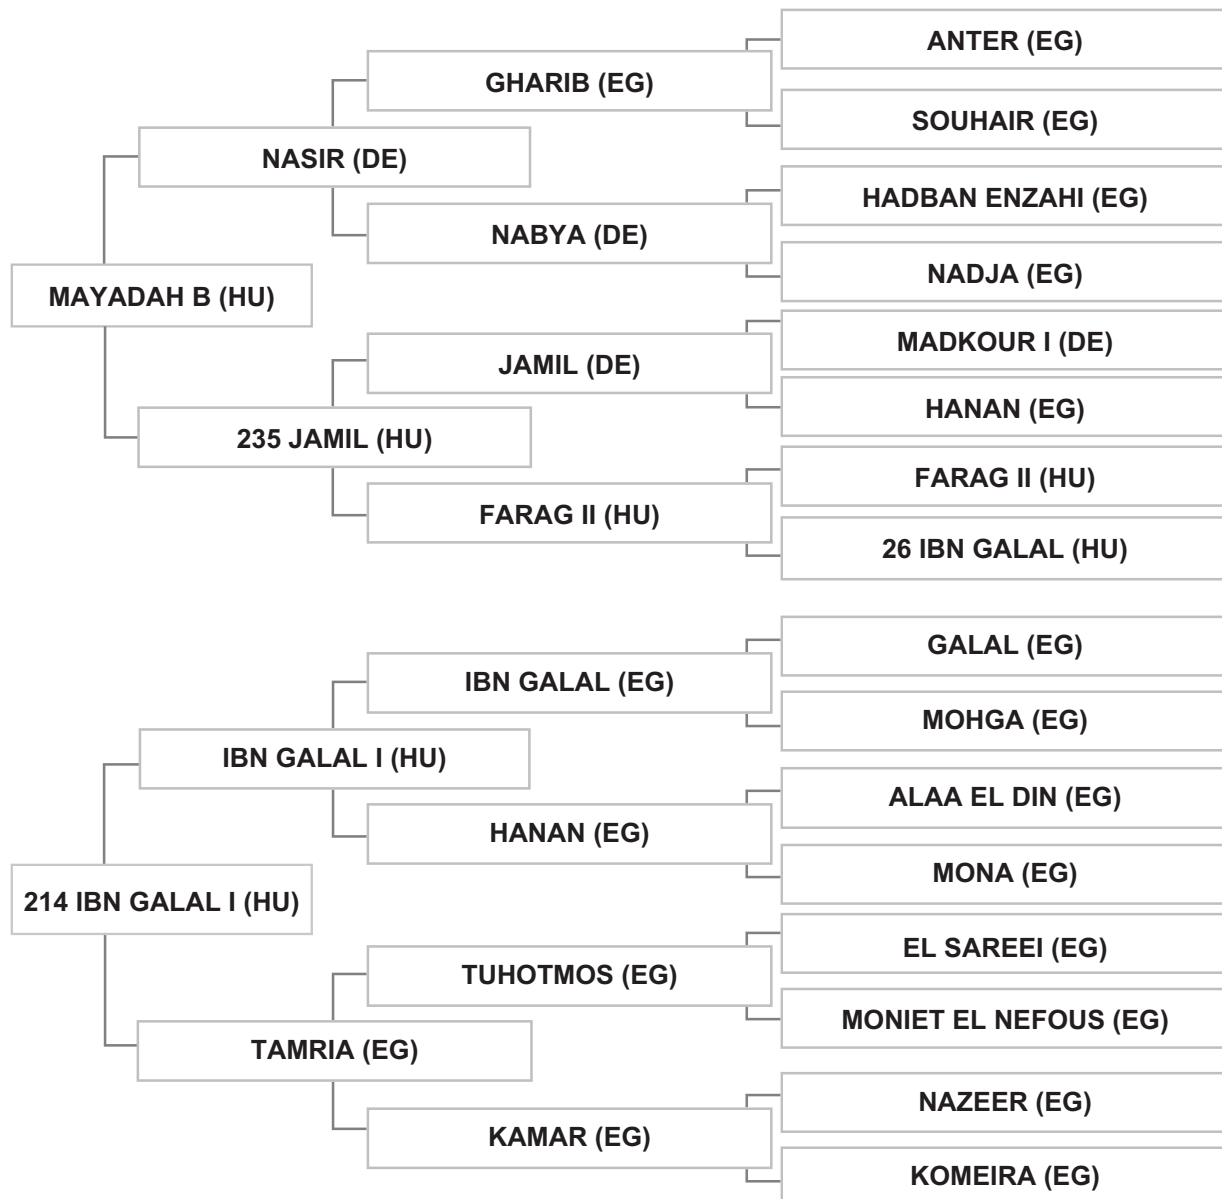

Strain: DAHMEH SHAHWANIEH (EL DAHMA)

Sire: MAYADAH B (HU), bay, 1994, ASBB Vol. VI

Dam: 214 IBN GALAL I (HU), chestnut, 1979, ASBB Vol. III, ASBB Vol. VI # B79008iL01

Bred By: BABOLNA STUD / HUNGARY

Mr. YASSER DAHROUGE - LEBANON - HADATH