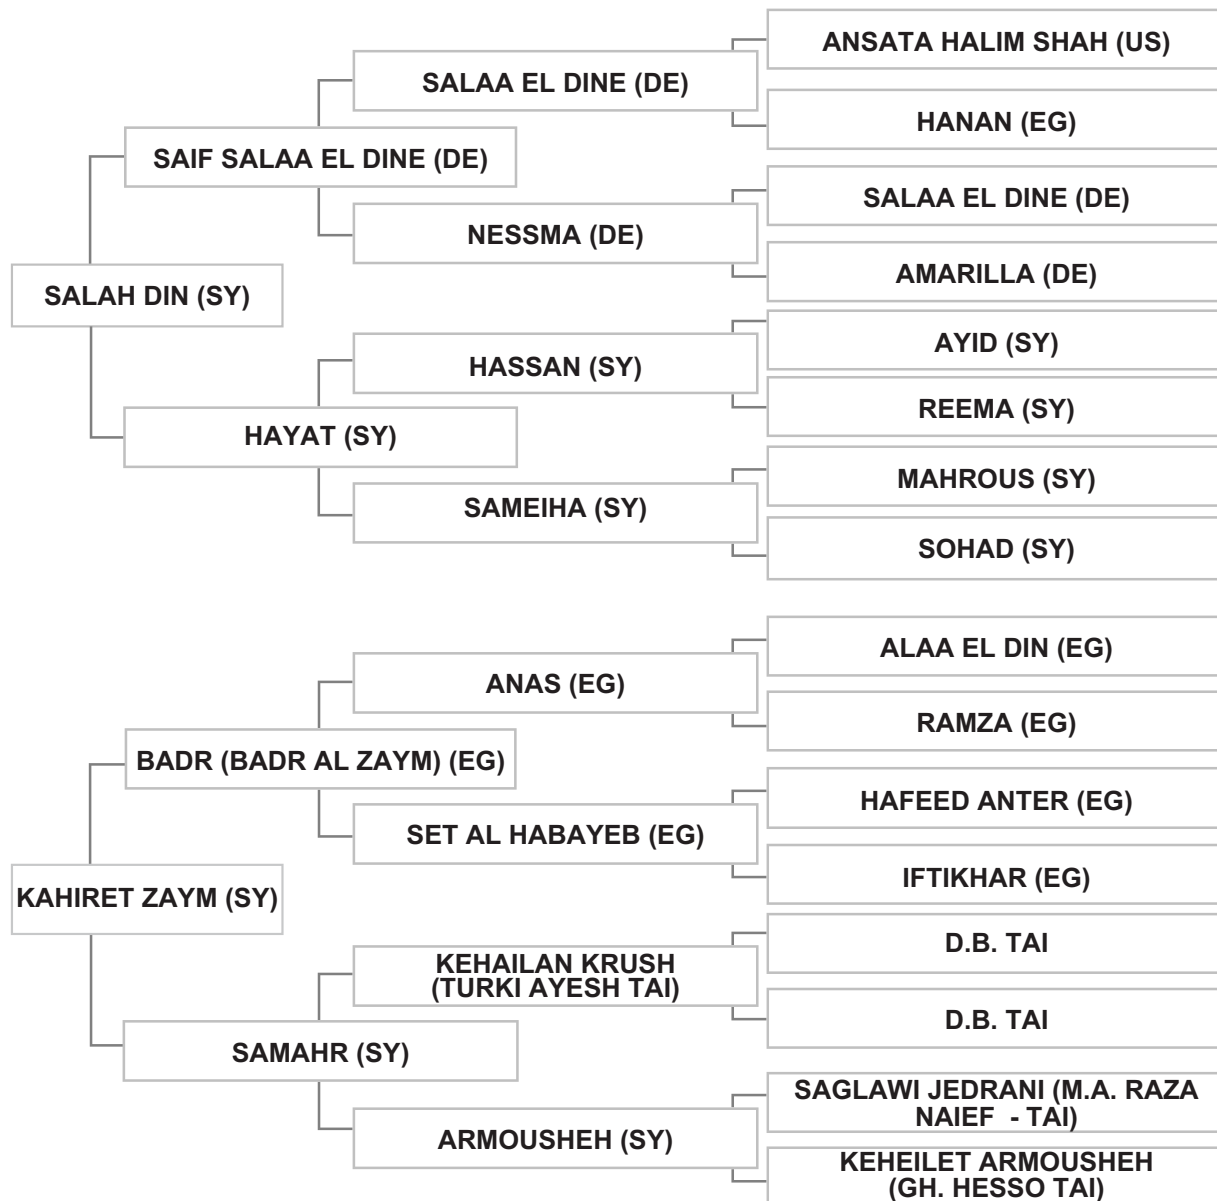

Dam: KAHIRET ZAYM (SY), chestnut, 2005, SYSB Vol. XI # A03893

Bred by: Mr. MAHMOUD AMANAH / SYRIA

Mr. TAREK IBRAHIM - LEBANON - BA'AKLIN EL CHOUF

Strain: KEHEILET ARMOUSHEH (ARMOUSHEH, 1979)

Sire: ANSATA HAISAM (US), grey, 1999, AHRA # 566562, SYSB Vol. XIII # A04641