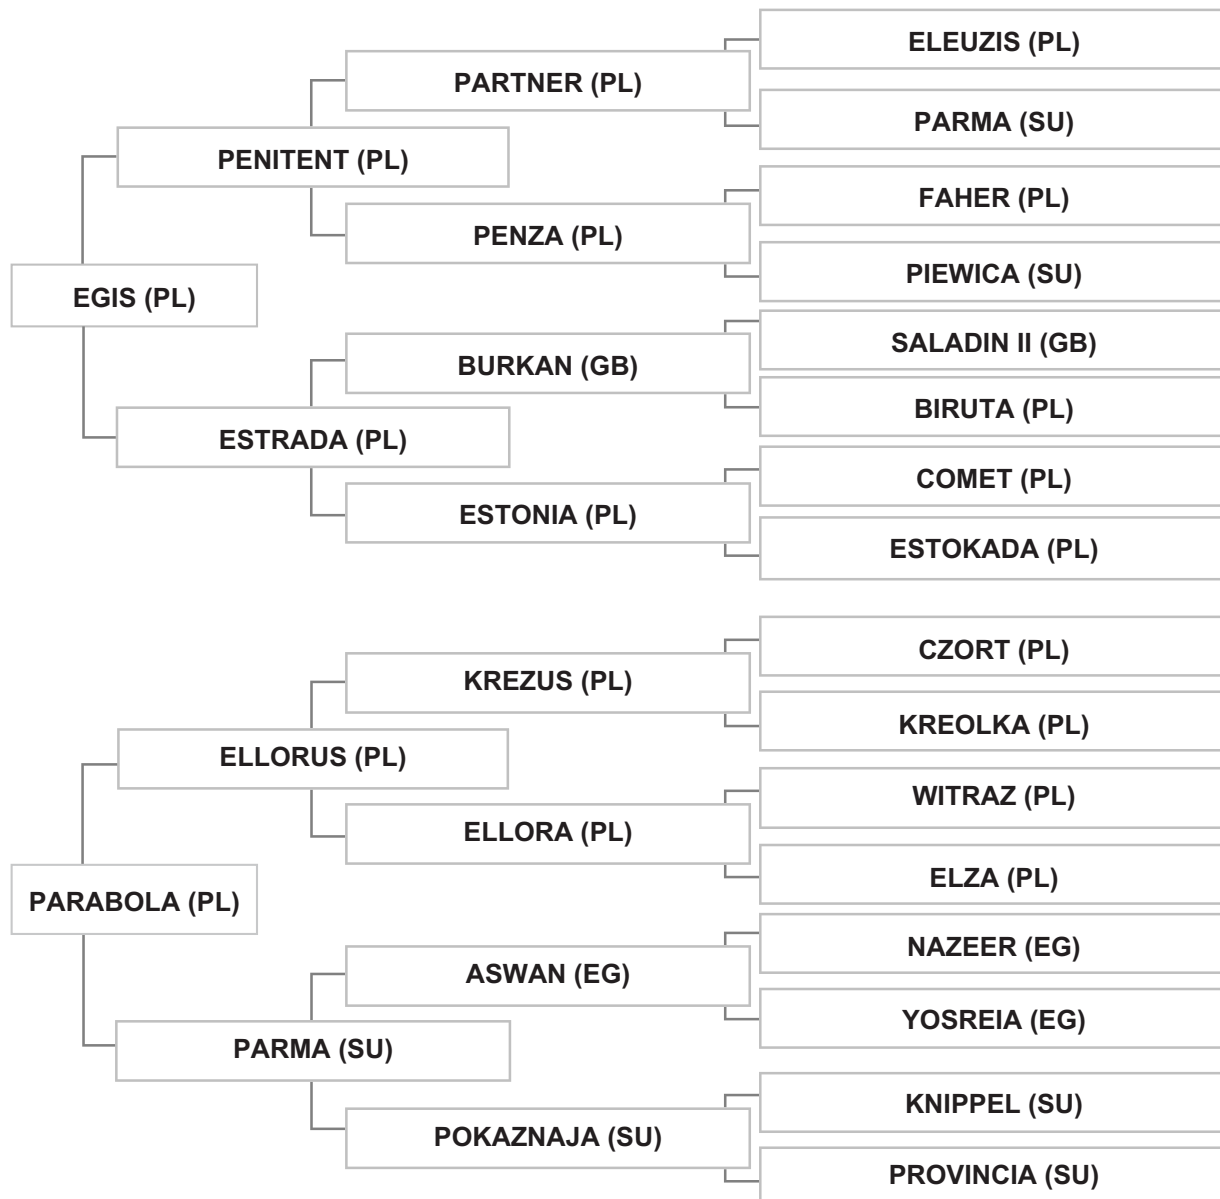

Strain: MILORDKA (1816)

Sire: EGIS (PL), grey, 1985, PASB, AHSB Vol. XVII

Dam: PARABOLA (PL), chestnut, 1981, PASB, AHSB Vol. XVIII

Bred by: Major & Mrs. P.W.S. MAXWELL / UNITED KINGDOM

Mr. RAED ABDUL HAKIM MANASRAH - LEBANON