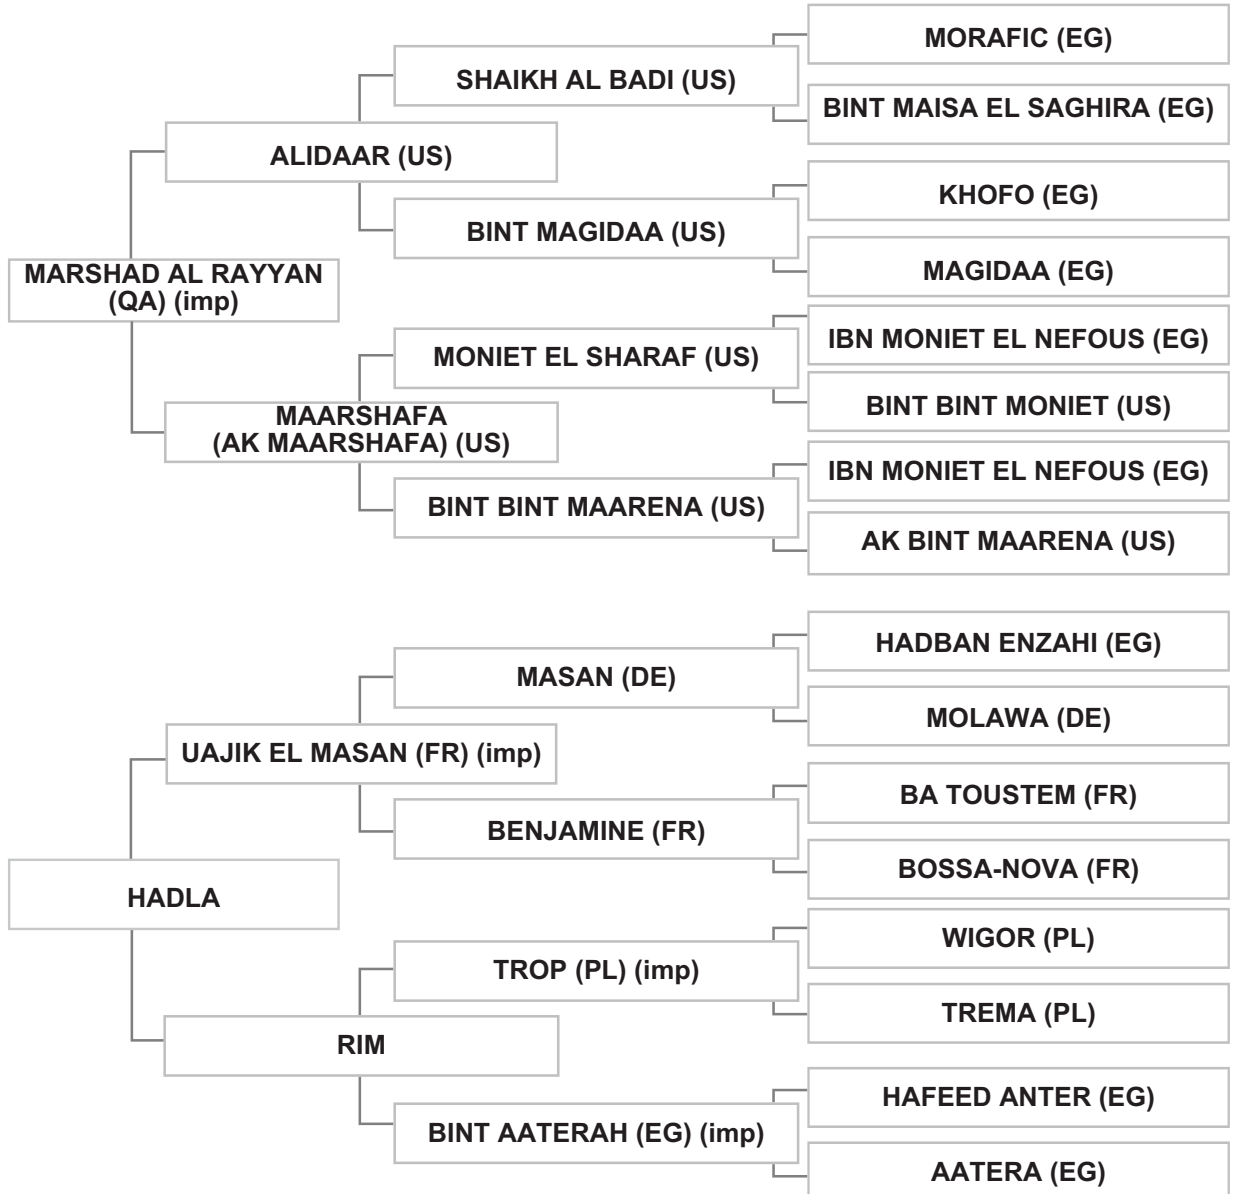

Strain: HADBAH ENZAHIEH (VENUS)

Sire: MARSHAD AL RAYYAN (QA) (imp), grey, 2000, QASB # 1944, LSB Vol. V # 196

Dam: HADLA, grey, 2001, LSB Vol. IV # 148

Bred By: Mr. ALI HLAYHEL / LEBANON - BA'ALBACK