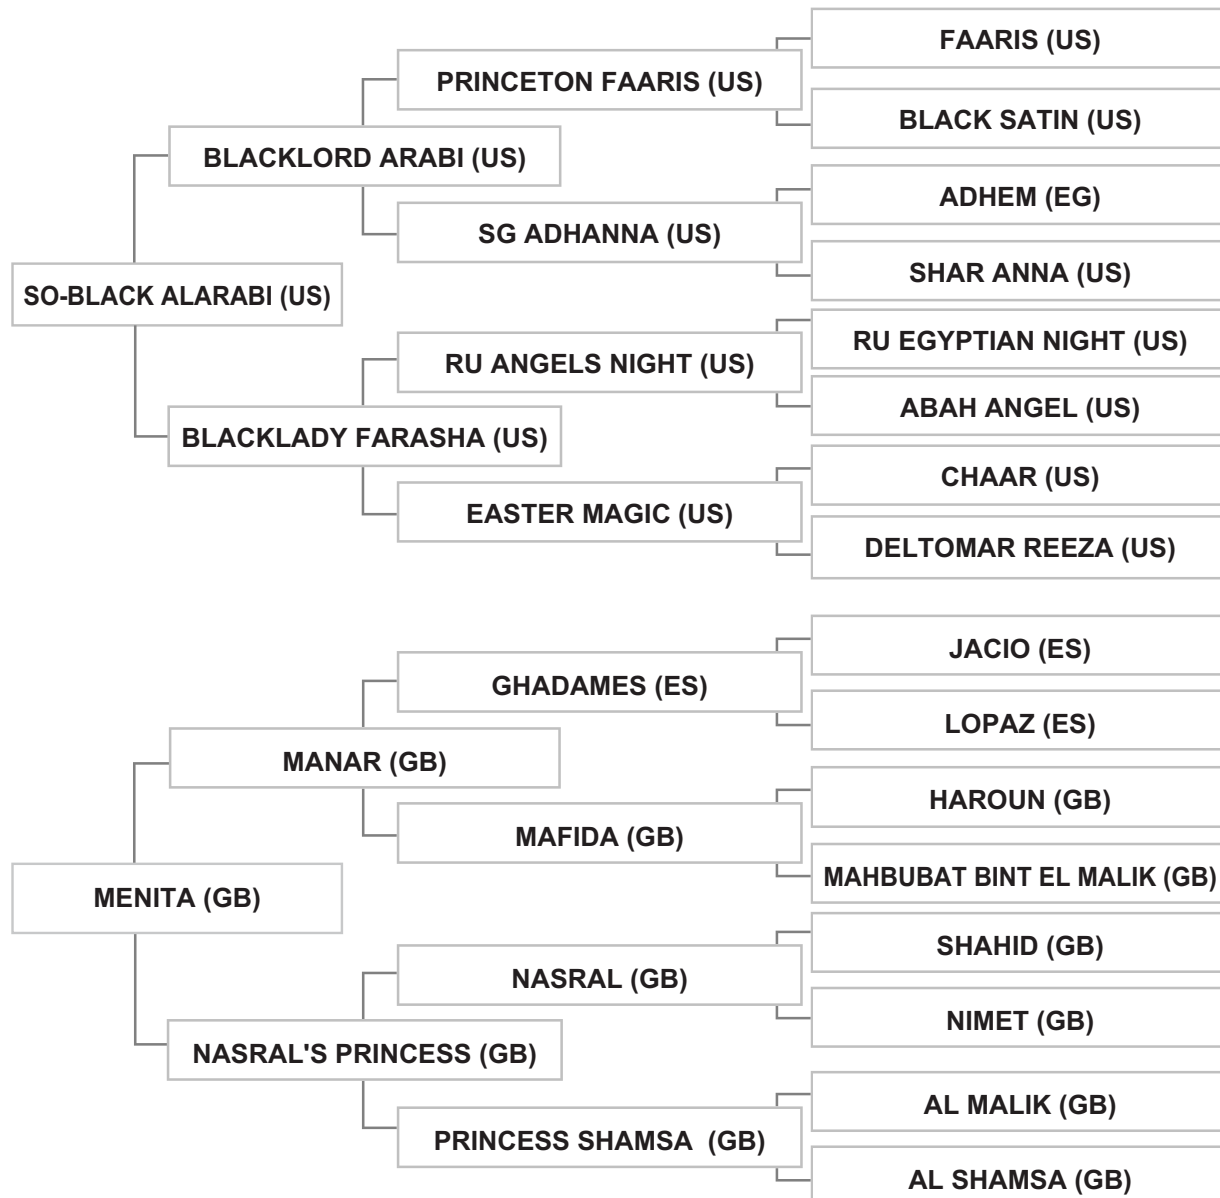

Strain: KEHAILEH RODANIEH (RODANIA)

Sire: SO-BLACK ALARABI (US), black , 1990, AHRA # 452243

Dam: MENITA (GB), grey, 1988, AHSB Vol. XVI

Bred By: Mrs. P G WESTOOD - MOAT HOUSE FARM / UNITED KINGDOM

Mr. HUSSEIN NASSER - LEBANON - RIYAK