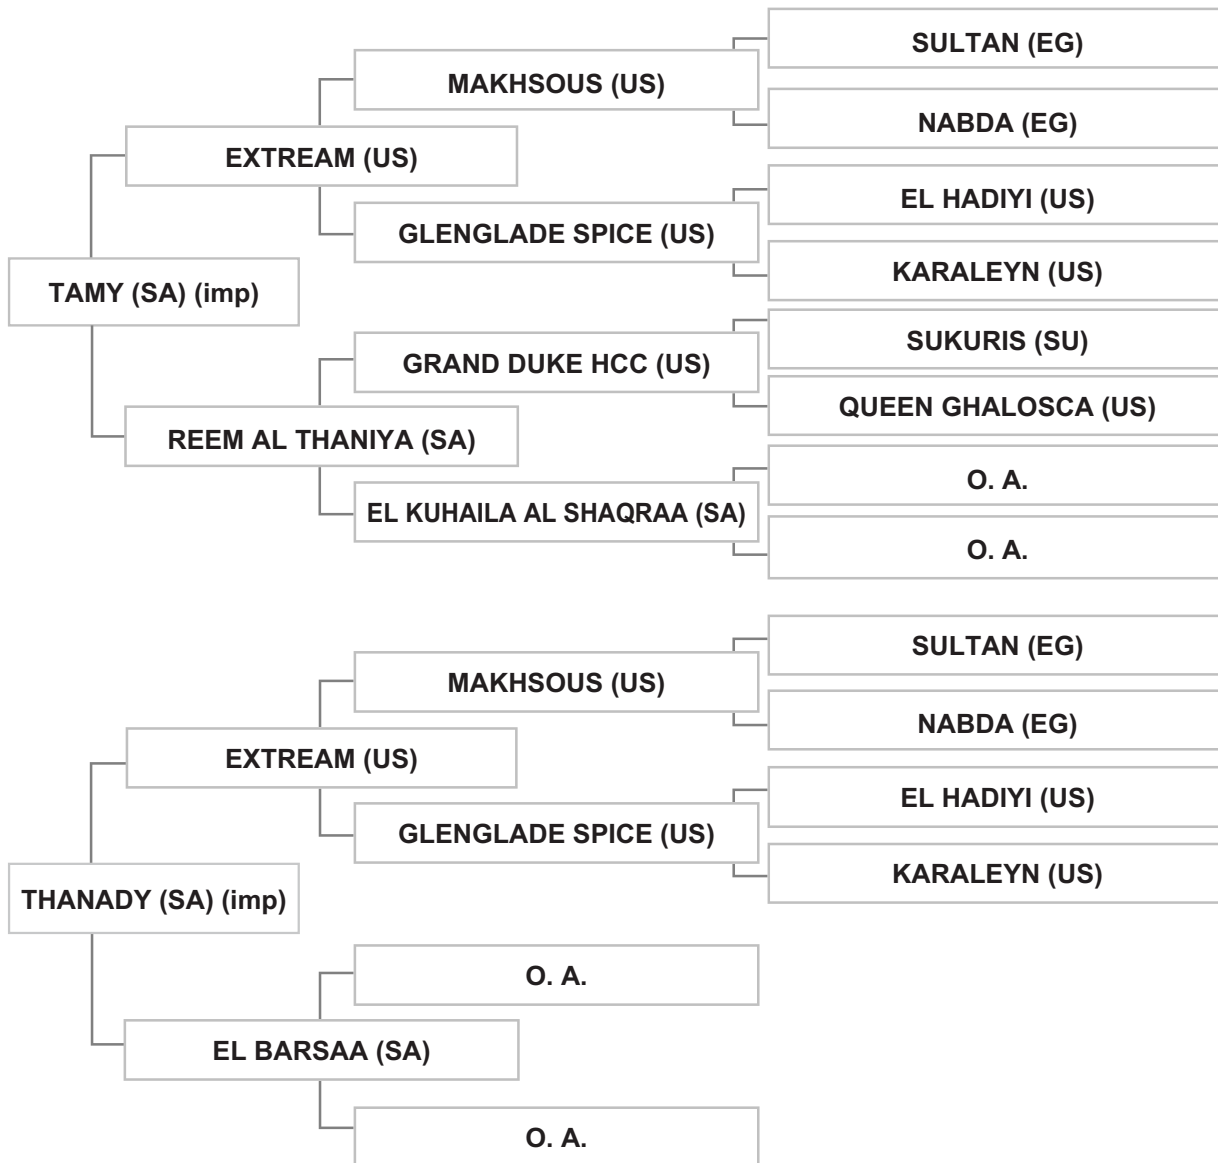

Strain: KEHAILEH (EL BARSAA)

Sire: TAMY (SA) (imp), bay, 2000, SAUDI # 2365, LSB Vol. V # 294

Dam: THANADY (SA) (imp), grey, 1999, SAUDI # 2063, LSB Vol. V # 292

Bred By: Mr. & Mrs. GARBIS SHEKERDJEAN / LEBANON - BEIRUT