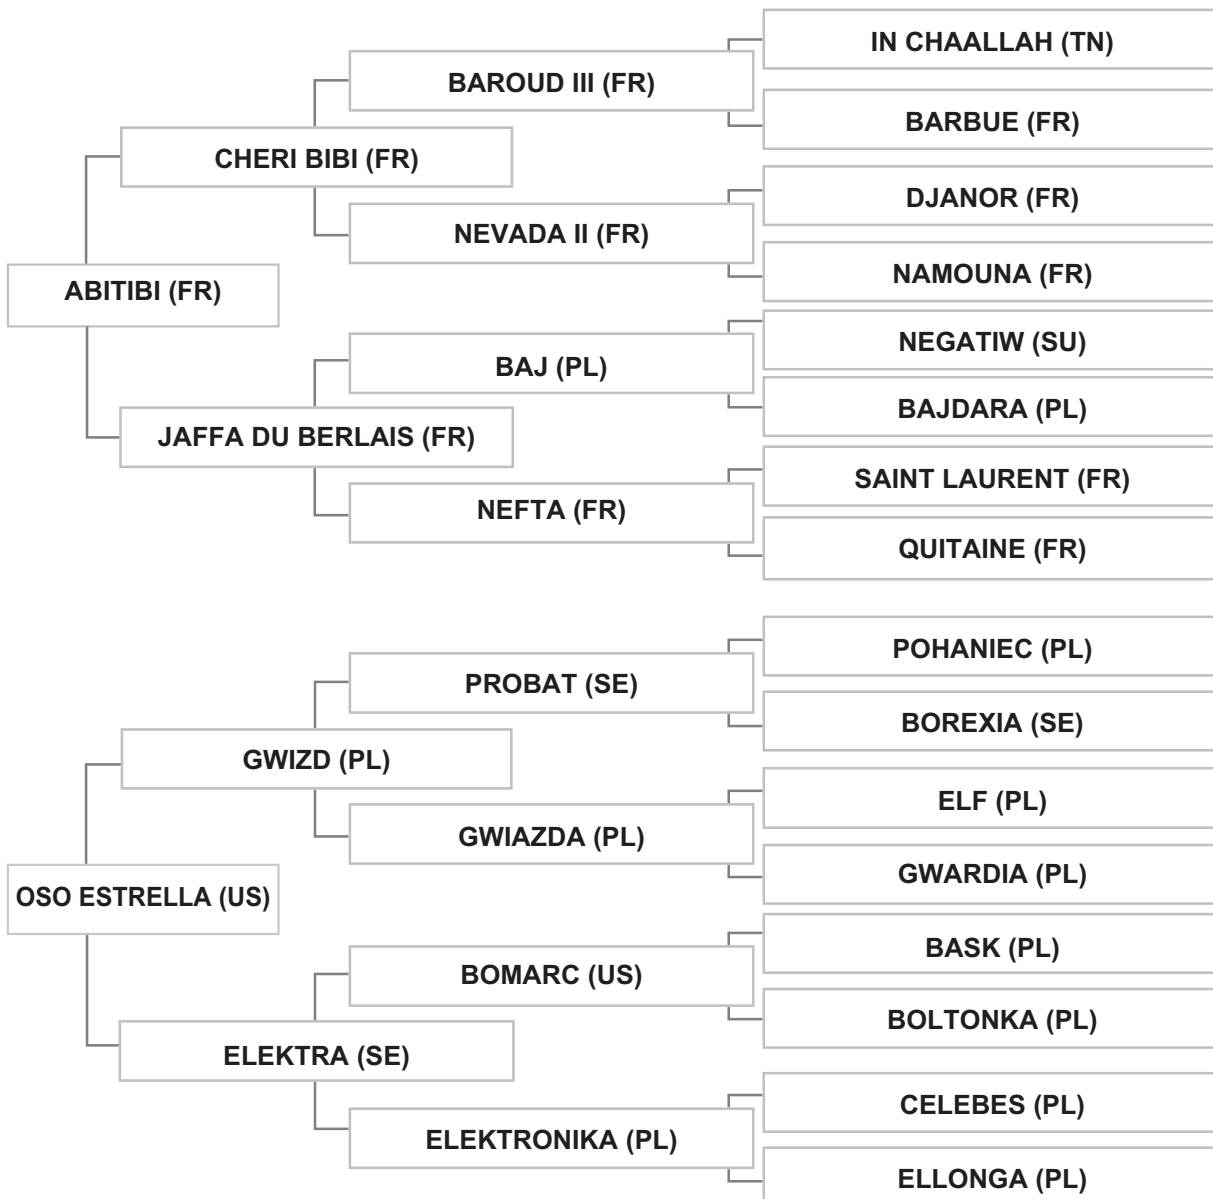

Strain: NOT RECORDED (FAMILY OF WOLOSZKA, CA. 1810)

Sire: ABITIBI (FR), grey, 1988, SBFAR Vol. V, AHSB Vol. XVII, SYSB Vol. IX # A03241

Dam: OSO ESTRELLA (US), bay, 1992, AHR # 499837, UAE # 1551, AHSB Vol. XIX, SYSB Vol. IX # A03245

Bred by: Mr. MOHAMAD MOUHANAD GHORAYEB / SYRIA

Mr. DANIEL YOUSSEF - LEBANON - MA'AROUB