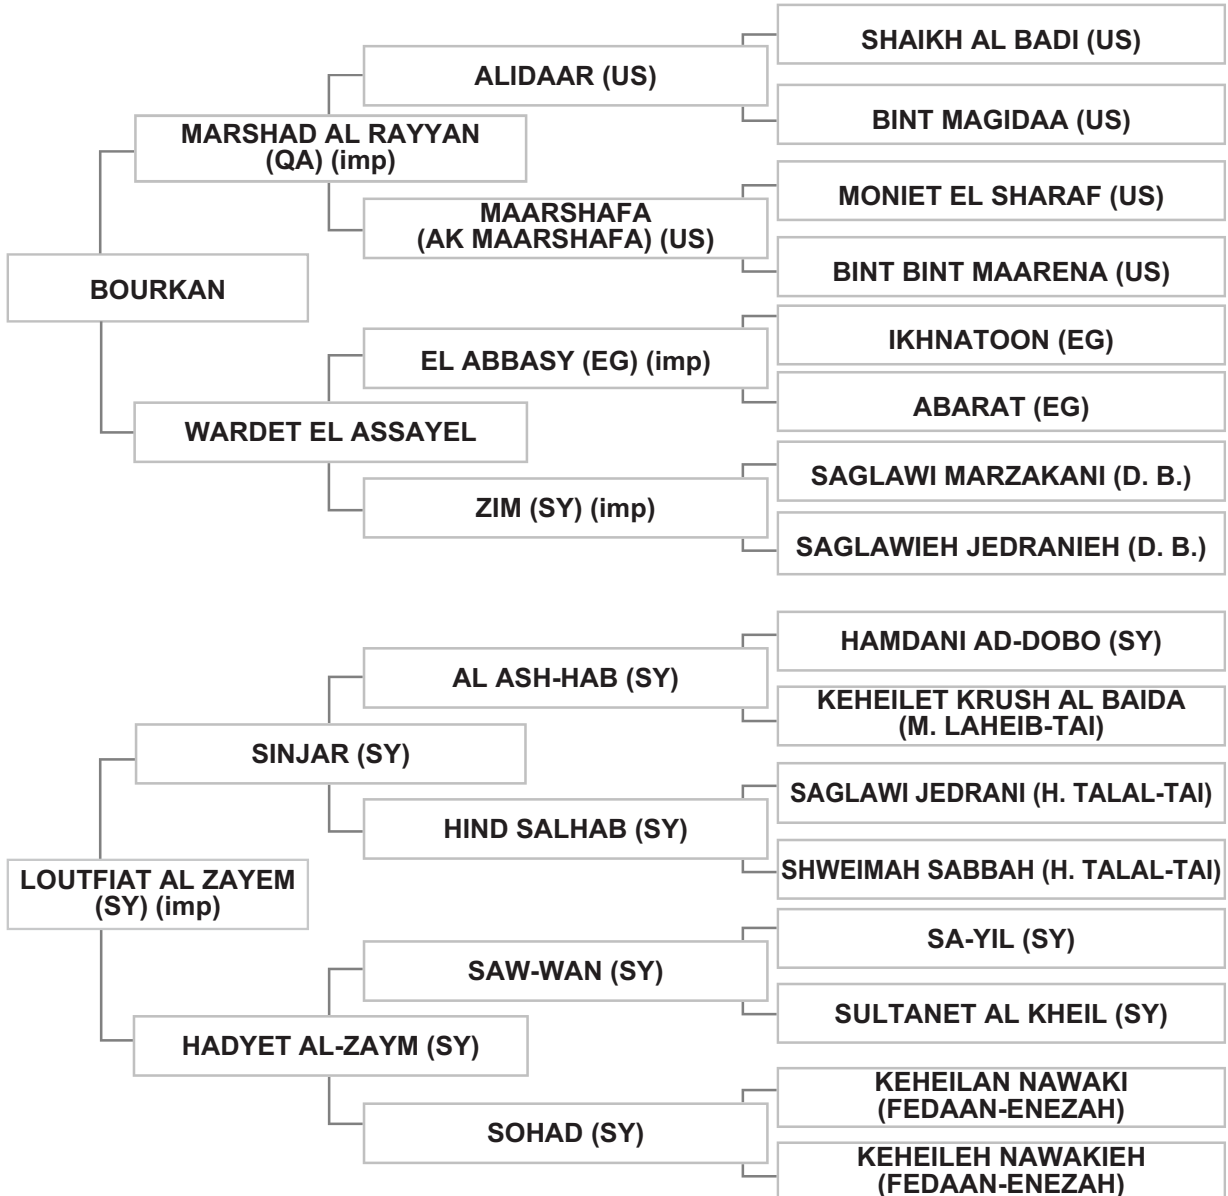

Strain: KEHAILAN NAWAKI (SOHAD)

Sire: BOURKAN, grey, 2008, LSB Vol. V # 268

Dam: LOUTFIAT AL ZAYEM (SY) (imp), grey, 2007, SYSB Vol. XIII # A05107, LSB Vol. V # 241

Bred By: Mr. KHALED MANSOUR / LEBANON - KOB ELIAS