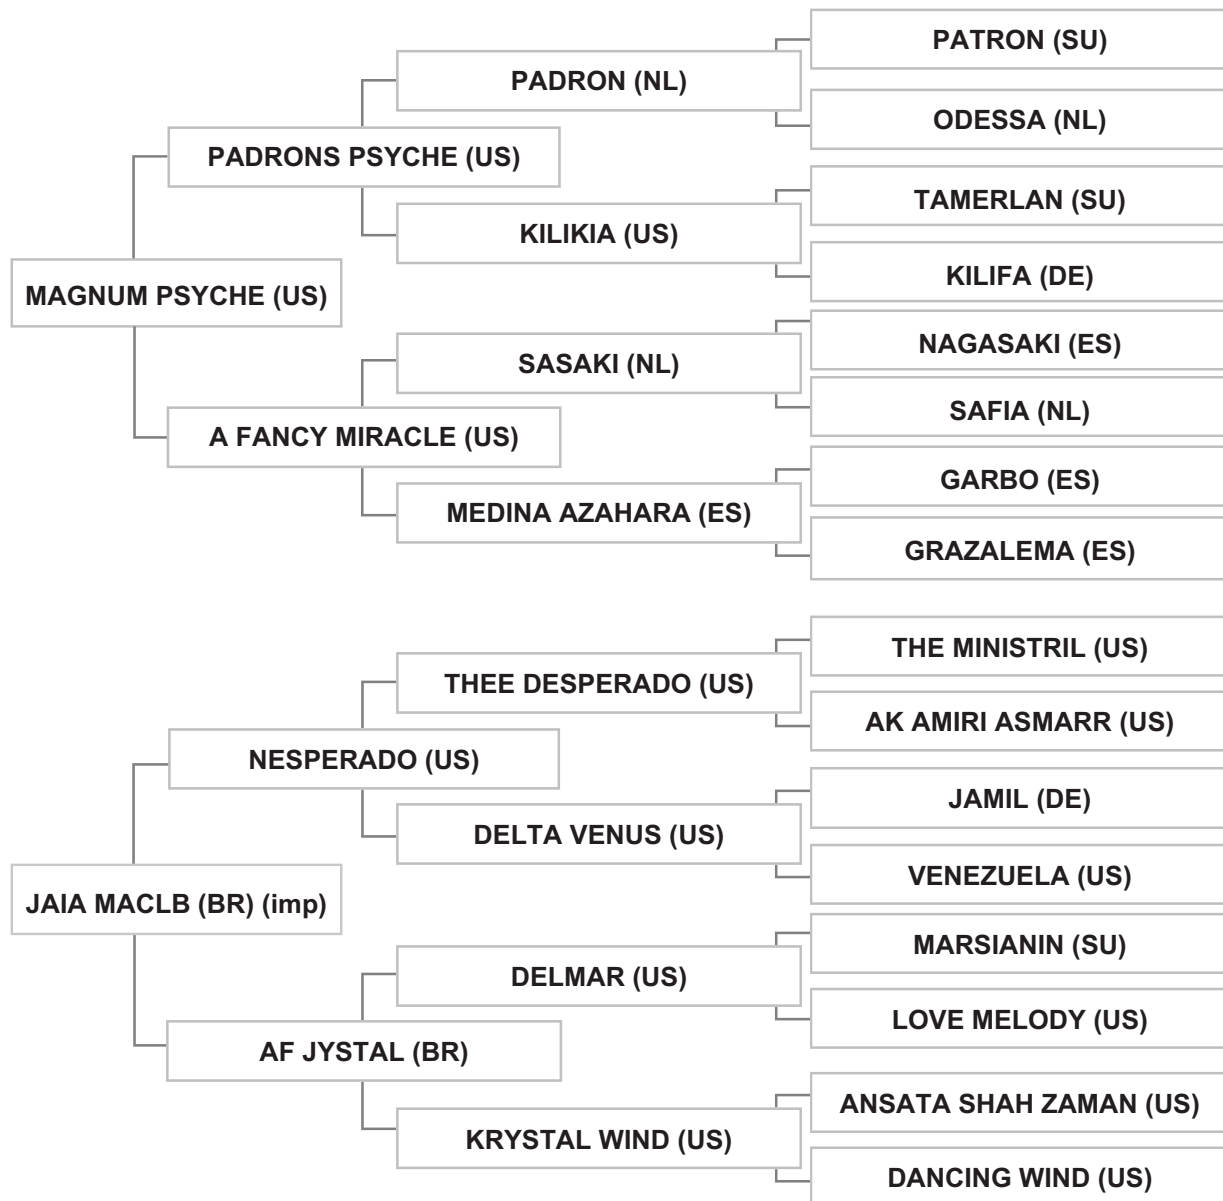

Bred By: Dr. ZUHAIR AL KHATIB / LEBANON - AL DEBBIEH

Strain: HADBAN ENZAHI (VENUS)

Sire: EA AL-NAKI (UY) (imp), chestnut, 1995, UASB # 4101, UAE Vol. VII # 2609, LSB Vol. V # 210

Dam: HADLA, grey, 2001, LSB Vol. IV # 148