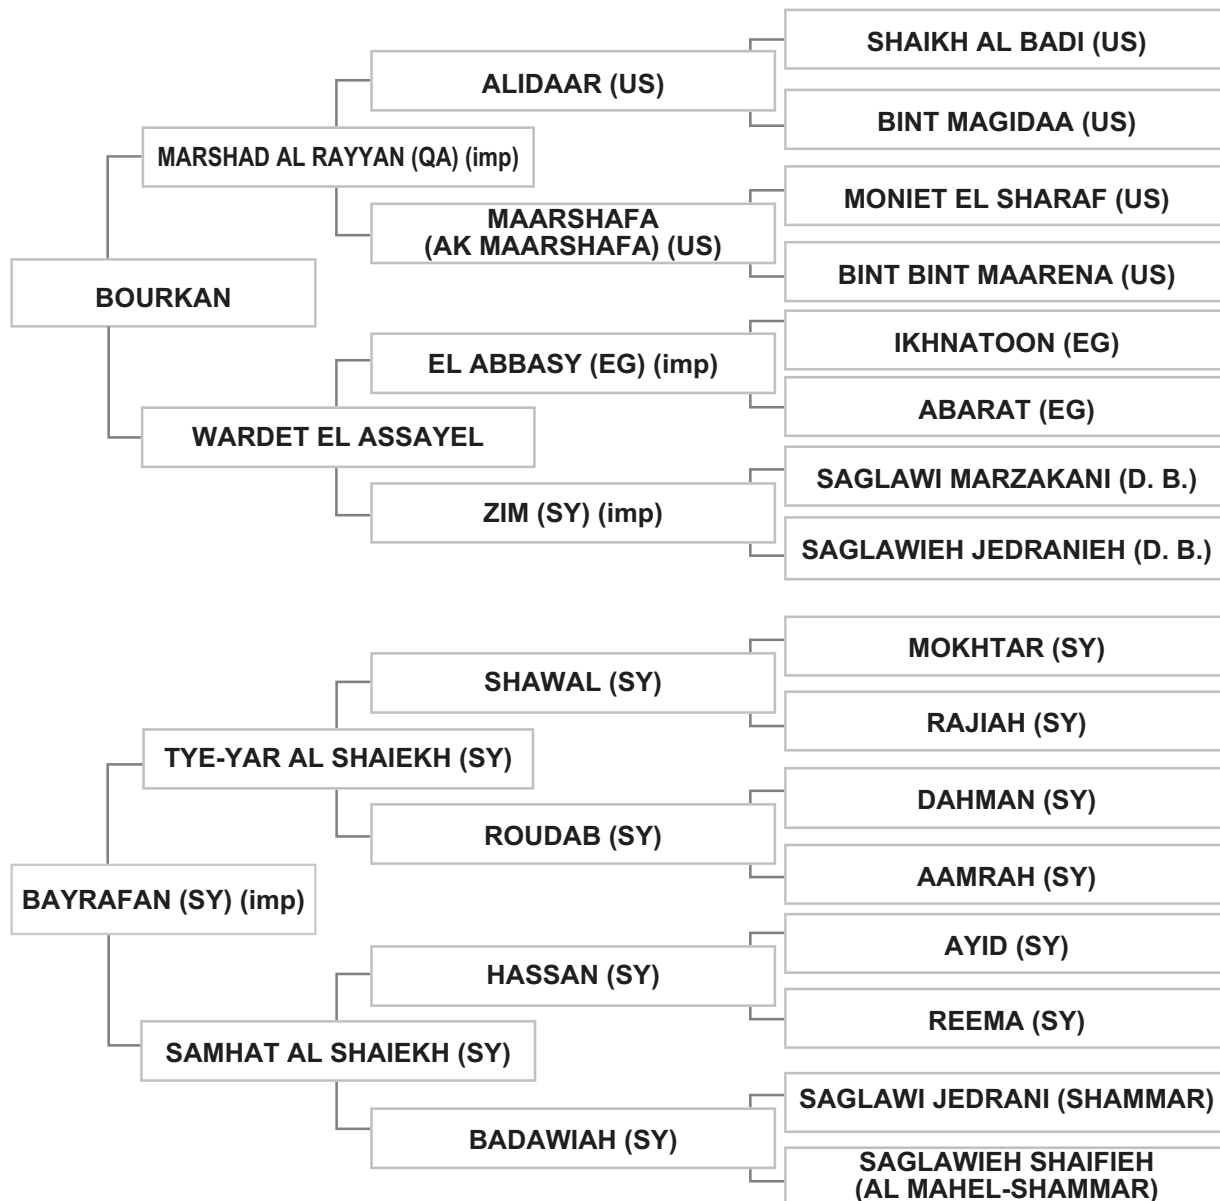

Strain: SEGLAWIEH SHAIFIEH (BADAWIAH)

Sire: BOURKAN, grey, 2008, LSB Vol. V # 268

Dam: BAYRAFAN (SY) (imp), grey, 2001, SYSB Vol. VI # A02061, LSB Vol. V # 242

Bred By: Mr. KHALED MANSOUR / LEBANON - KOB ELIAS