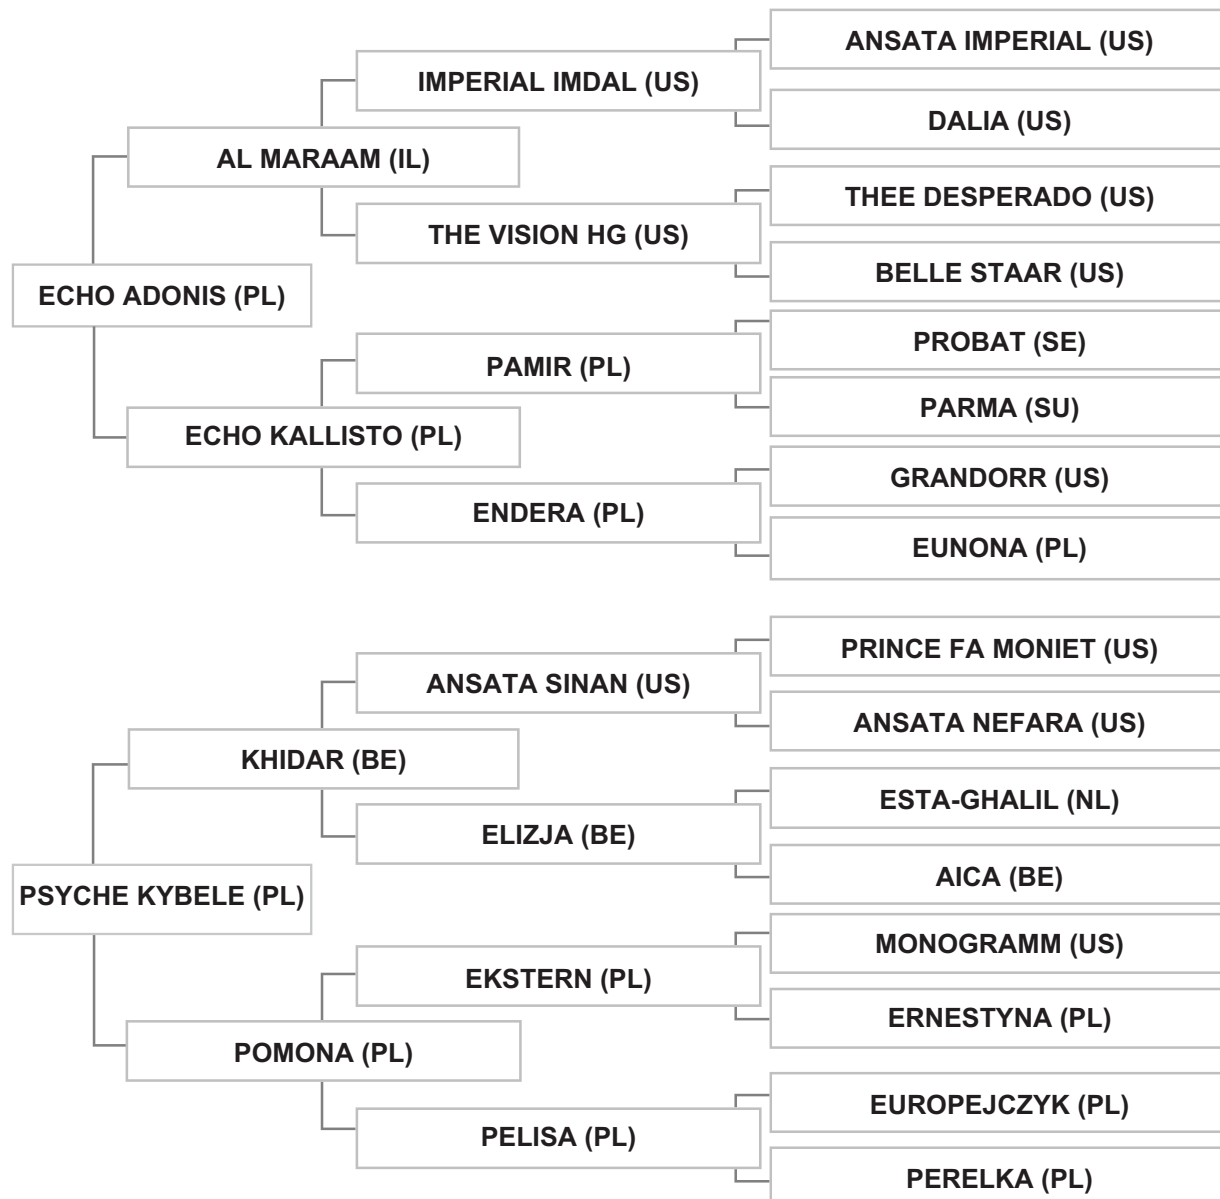

Strain: NOT RECORDED (SZAMRAJOWKA, CA. 1810)

Sire: ECHO ADONIS (PL), grey, 2007, PASB Vol. XVI-1

Dam: PSYCHE KYBELE (PL), grey, 2008, PASB Vol. XVI-2

Bred by: Mr. KRZYSZTOF POSZEPCZYNSKI , CHRCYNNO-PALACE STUD / POLAND

Mr. RAED THLAYJI - LEBANON - TRIPOLI