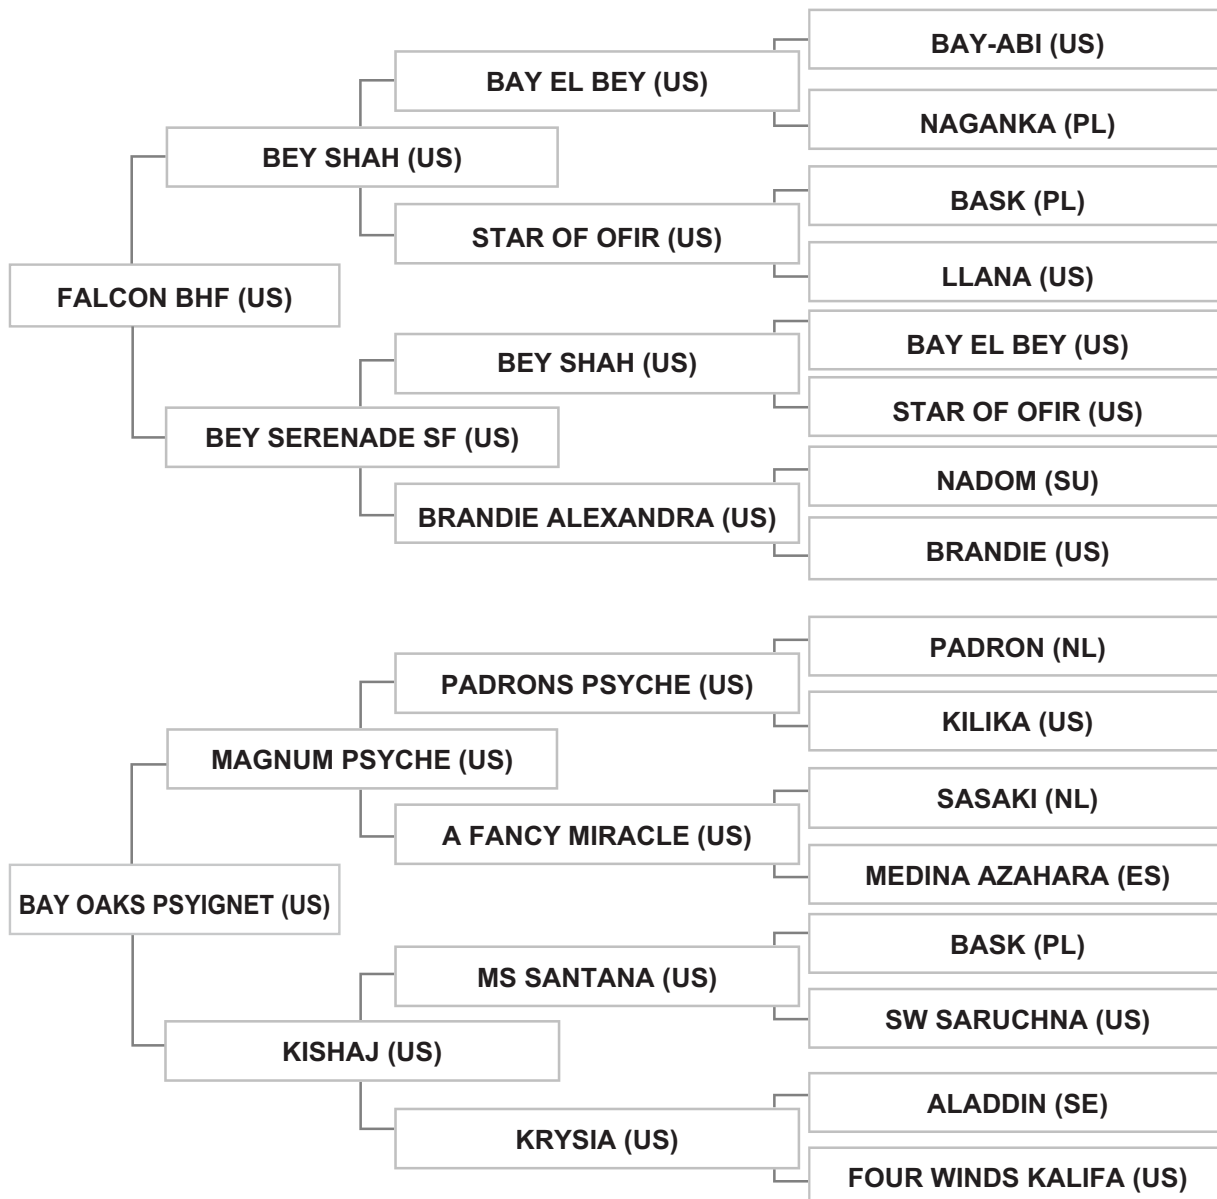

Strain: HAMDANI SIMRI (SELMA)

Sire: FALCON BHF (US), grey, 1995, AHRA # 0533184

Dam: BAY OAKS PSYIGNET (US), chestnut, 1998 , AHRA # 553402, PAHR # 002234

Bred By: Mr. RICHARD J. FREELAND / UNITED STATES OF AMERICA

Dr. ZUHAIR AL KHATIB - LEBANON - AL DEBBIEH