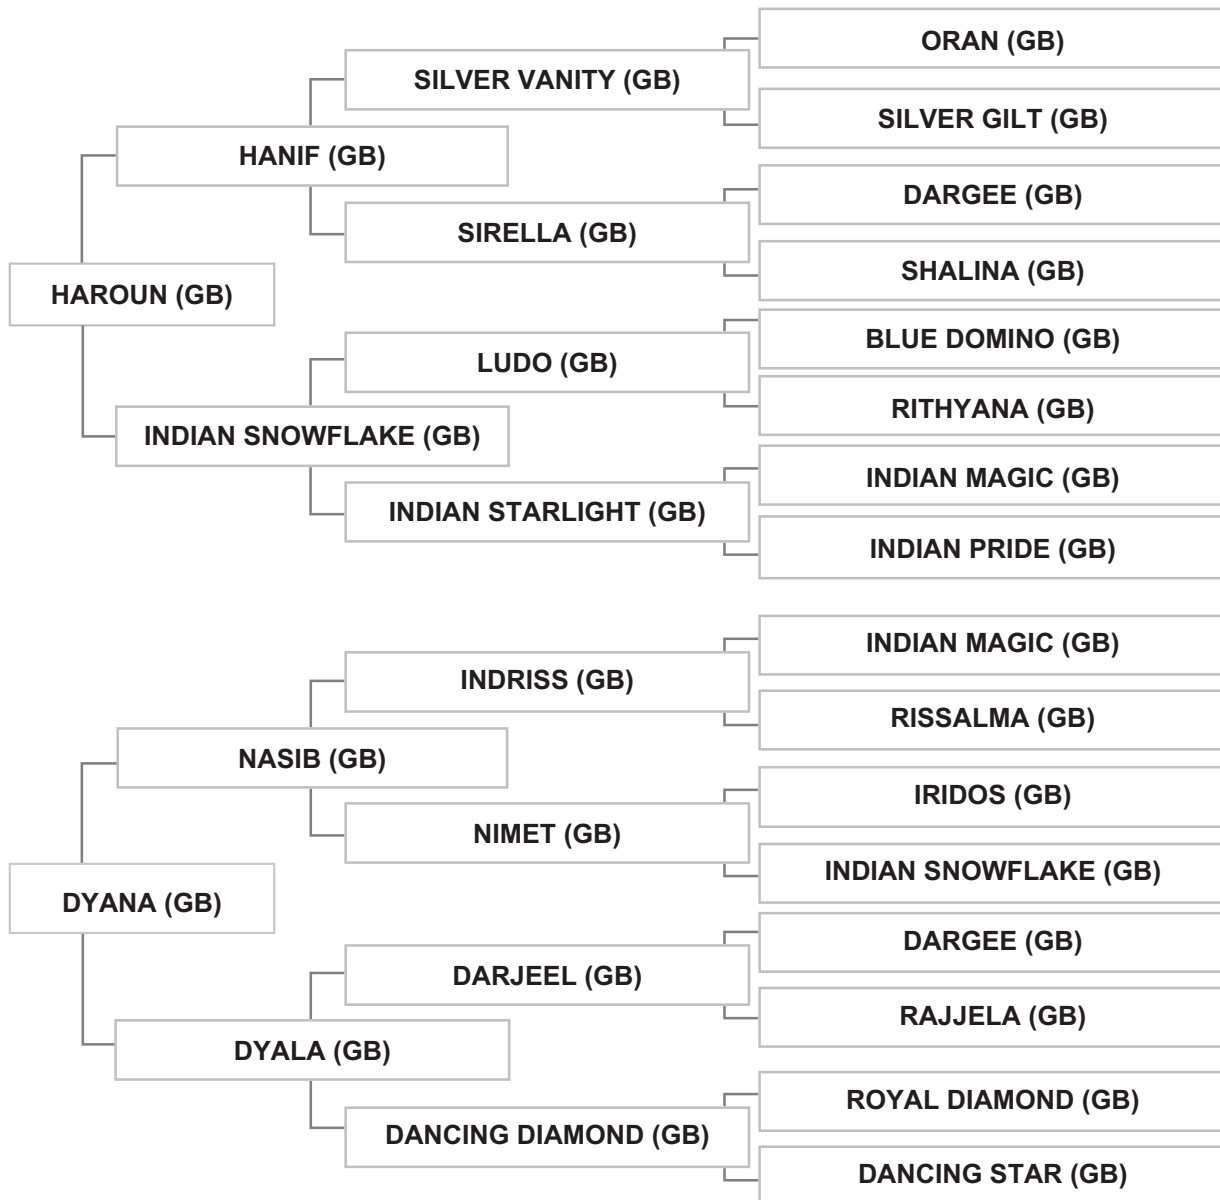

Strain: KEHAILAN DEJANI (DAJANIA)

Sire: HAROUN (GB), grey, 1968, AHSB Vol. XI, QASB Vol. II # 207

Dam: DYANA (GB), grey, 1982, AHSB Vol. XV, QASB Vol. II # 205

Bred by: SHEIKH ALI BIN FALEH BIN NASSER AL THANI / QATAR

Mr. MOHAMAD ASSAYAD AL SHAGIF - LEBANON