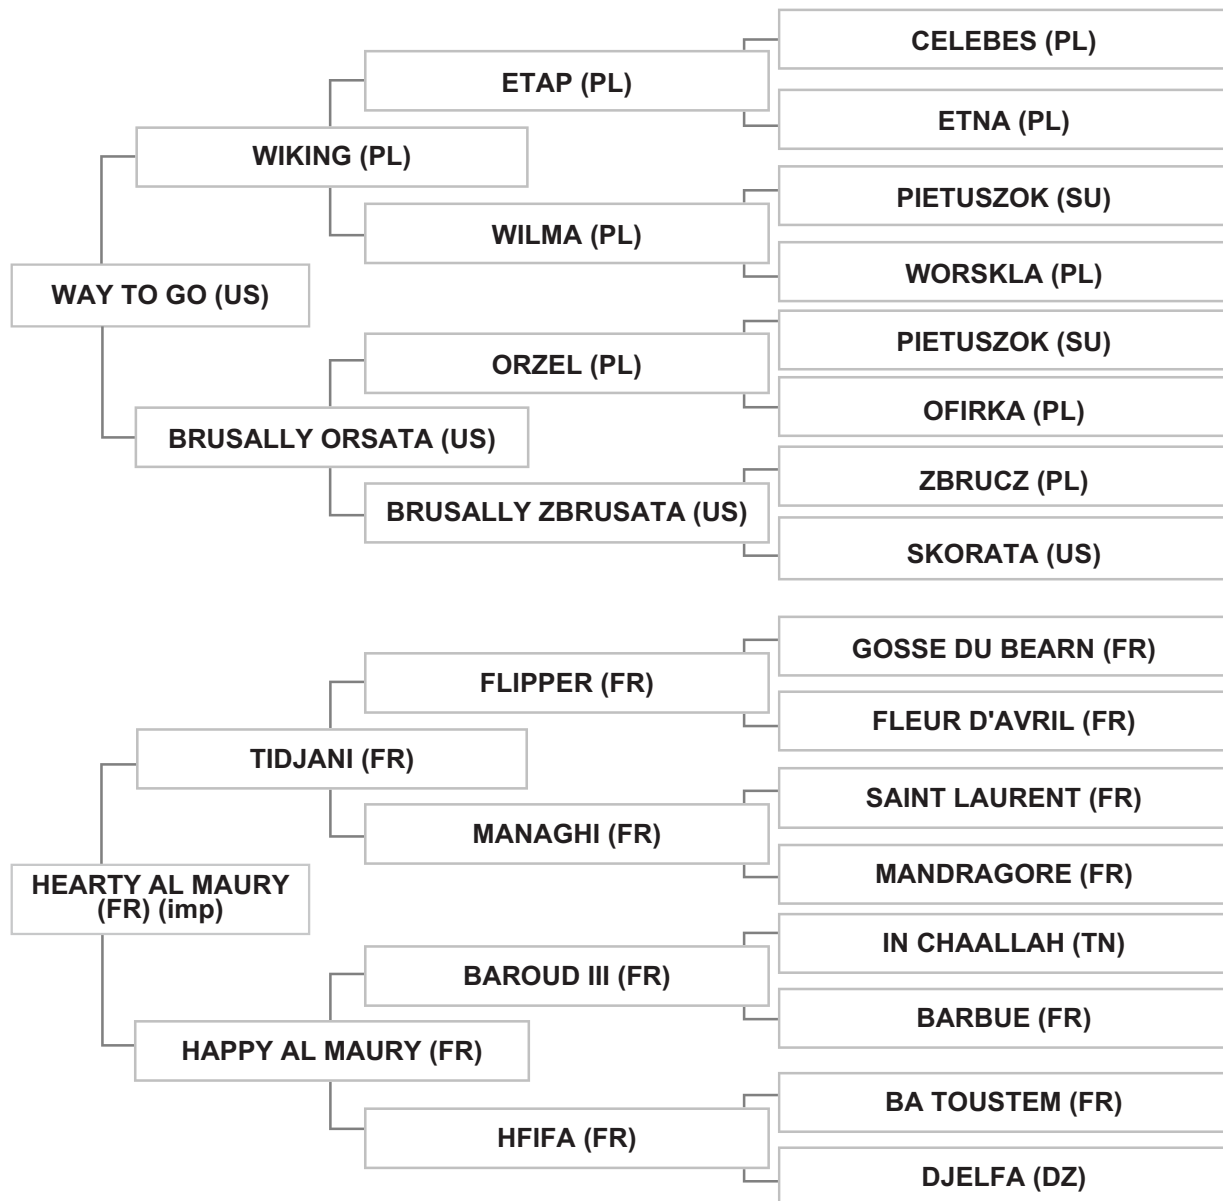

Strain: SHUWEYMAH SABBAH (CHERIFA)

Sire: WAY TO GO (US), bay, 1987, AHRA # 374929, SBFAR

Dam: HEARTY AL MAURY (FR) (imp), chestnut, 1997, SBFAR Vol. IX, LSB Vol. V # 191

Bred By: Mr. NABIL MOURAD / LEBANON - ZAHLEH - AL KARAK