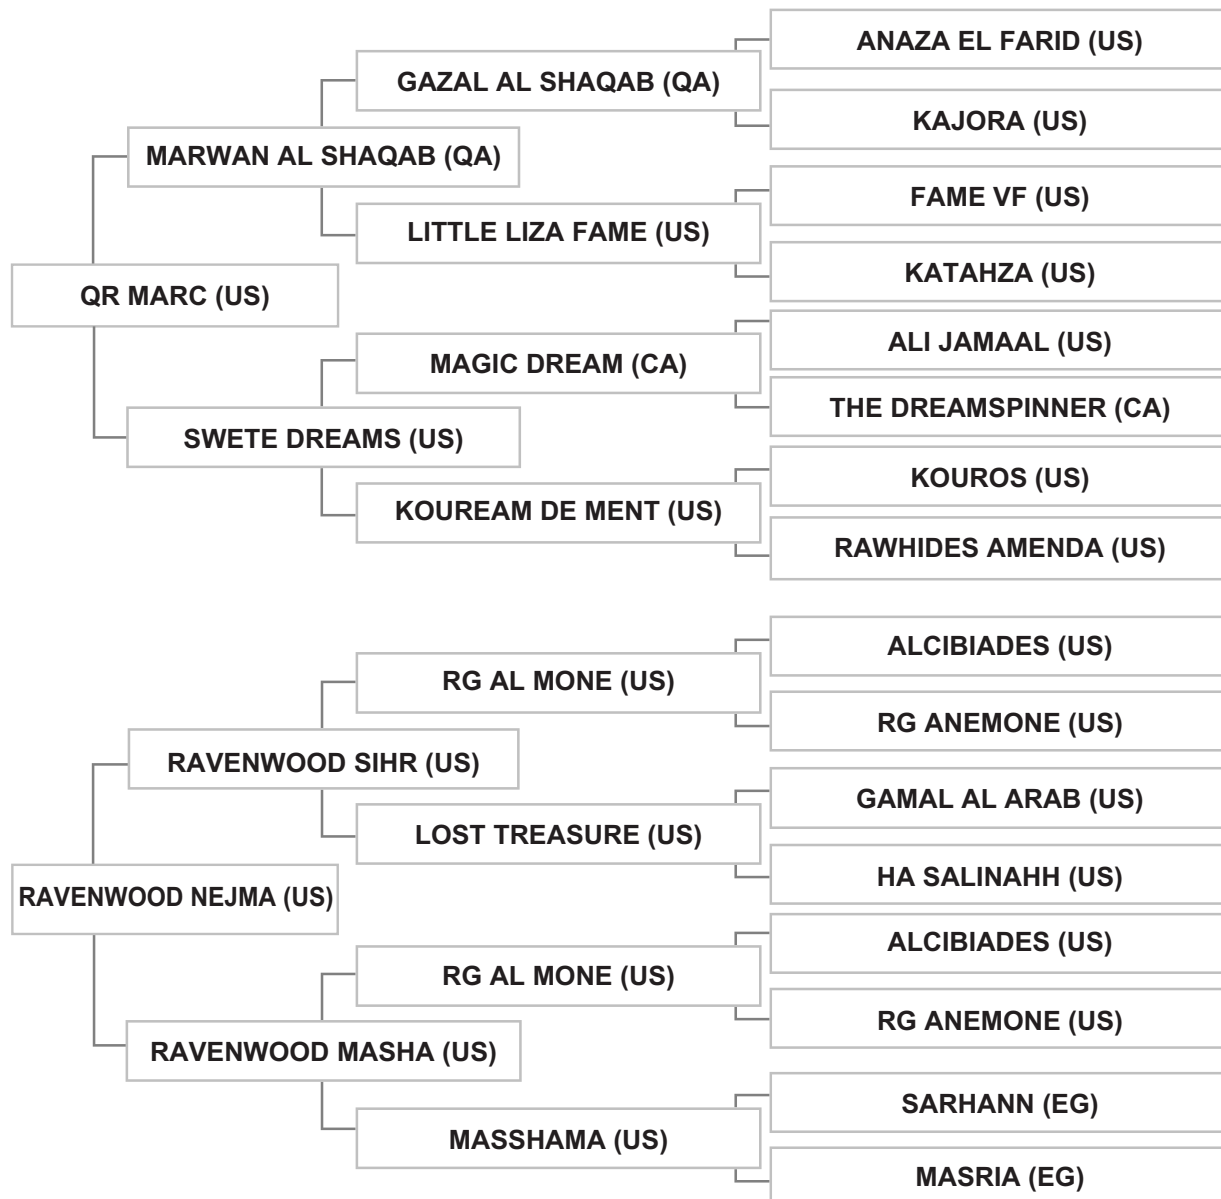

Strain: KEHAILAN RODAN (RODANIA,1869)

Sire: QR MARC (US), bay, 2005, AHRA

Dam: RAVENWOOD NEJMA (US), black, 1996, PAHR, PASB Vol. XV-5

Bred by: Mrs. ALICJA NAPIORA, SILVATICA BLACK ARABIANS / POLAND

Mr. YASSER DAHROUGE - LEBANON - HADATH