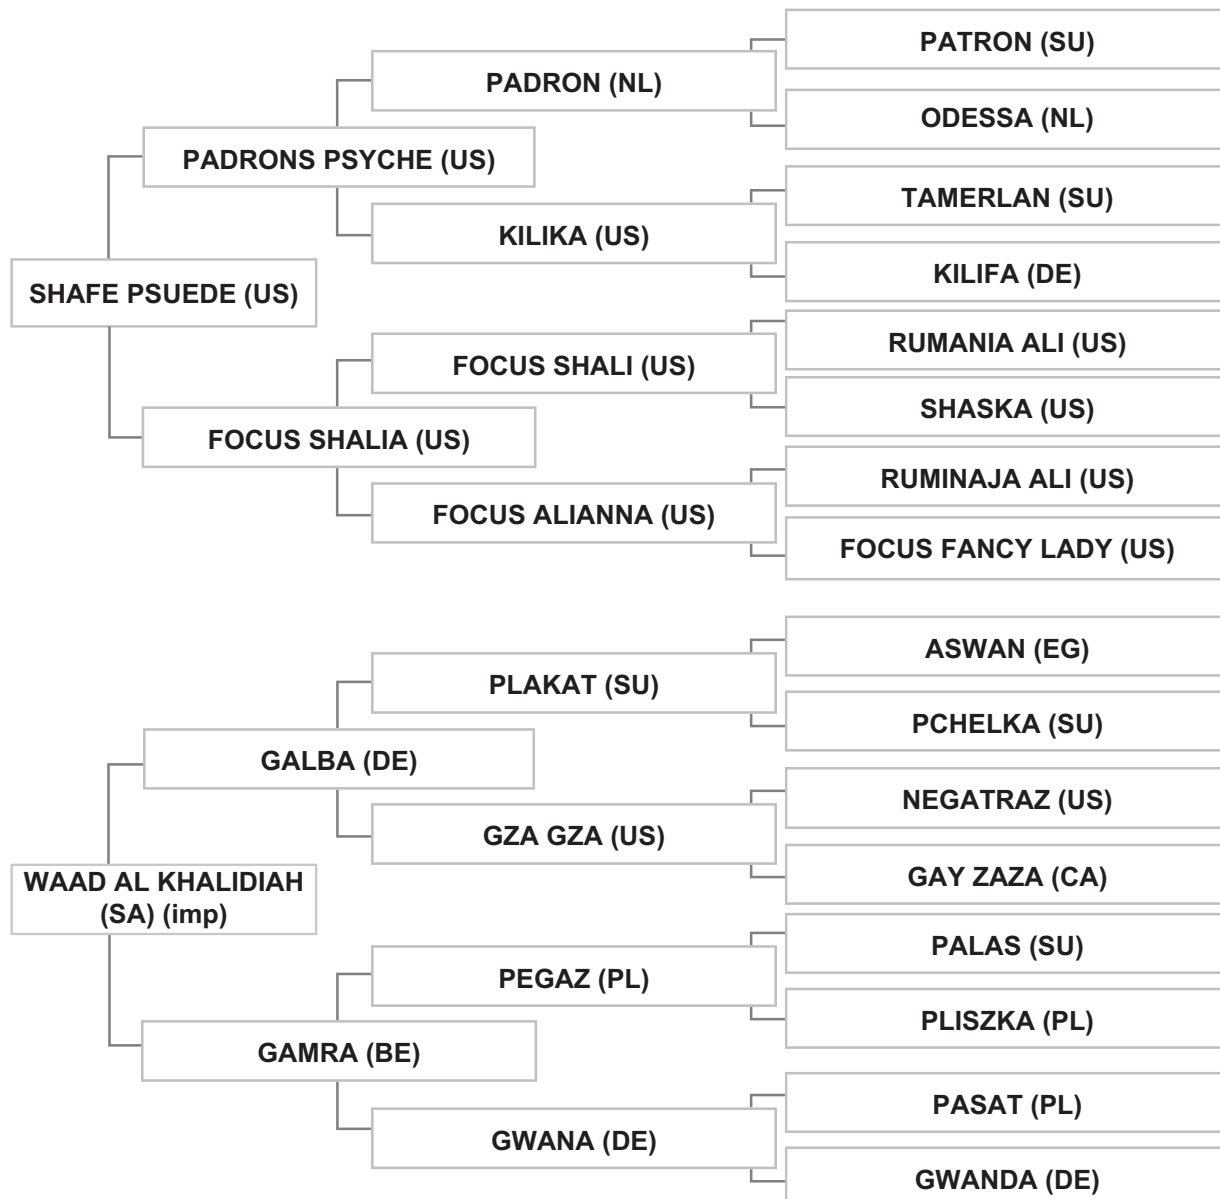

Strain: KEHAILEH DAJANIEH (MLECHA)

Sire: SHAFE PSUEDE (US), grey, 1996, AHRA # 532931, SAUDI # 4131

Dam: WAAD AL KHALIDIAH (SA) (imp), grey, 2003, SAUDI # 5862, LSB Vol. V # 265

Bred By: Mr. MOHAMAD MEZYEN AL HALANI / LEBANON - AL HELLANIEH