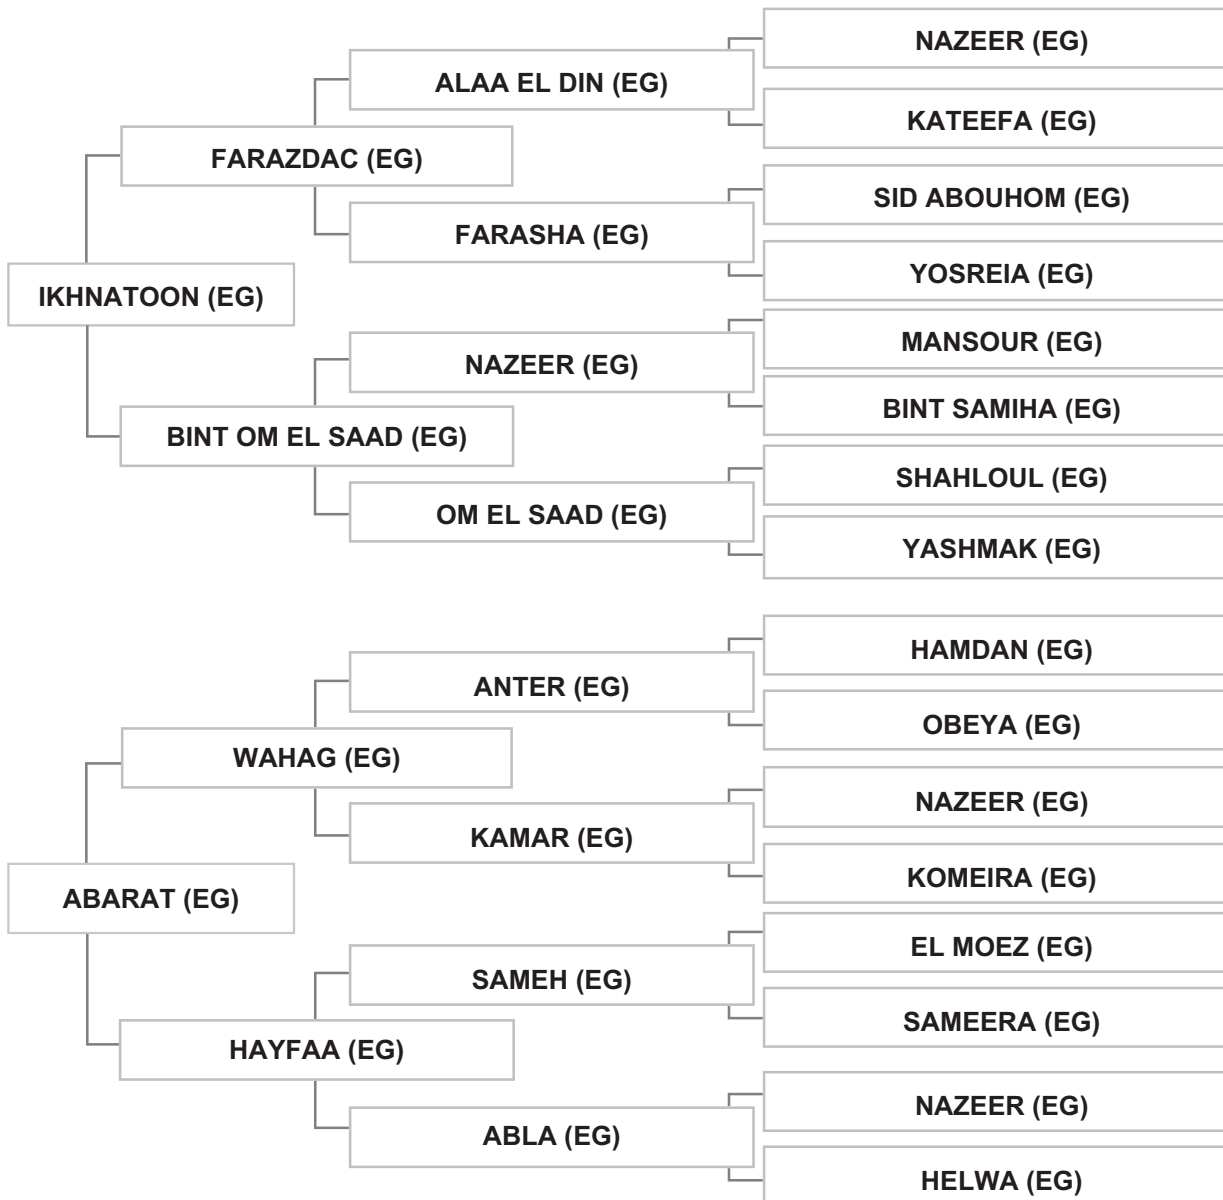

Strain: DAHMAN SHAHWAN (EL DAHMA)

Sire: IKHNATOON (EG), grey, 1974, EAO Vol. IV # EA-891

Dam: ABARAT (EG), bay, 1976, EAO Vol. V # EA-952

Bred By: EGYPTIAN AGRICULTURAL ORGANIZATION, EL ZAHRAA STUD / EGYPT

Mr. CHAFIK AL MOUSSAWI - LEBANON - RIYAK