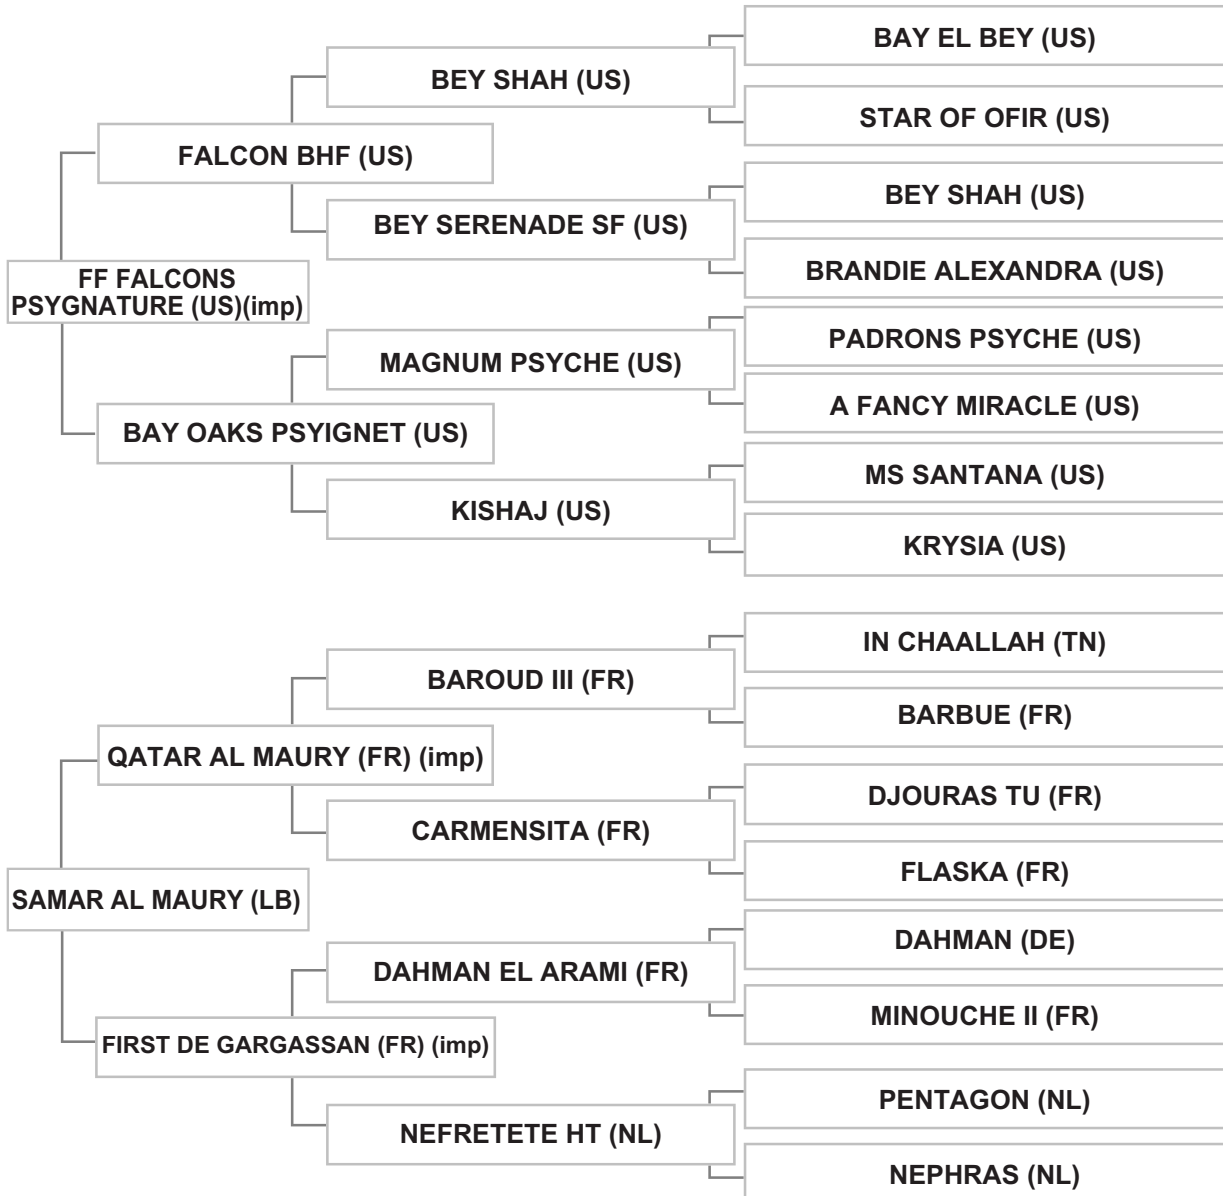

Strain: KEHAILAN RODAN (RODANIA,1869)

Sire: FF FALCONS PSYGNATURE (US) (imp), bay, 2004, AHRA # 0609515, PAHR # 002235, LSB Vol. V # 182

Dam: SAMAR AL MAURY (LB) , bay , 2004 , LSB Vol. V # 173

Bred by: Dr. ZOUHAIR EL KHATIB / LEBANON - AL DEBBIEH - NEAD STABLES - VILLA ROSA