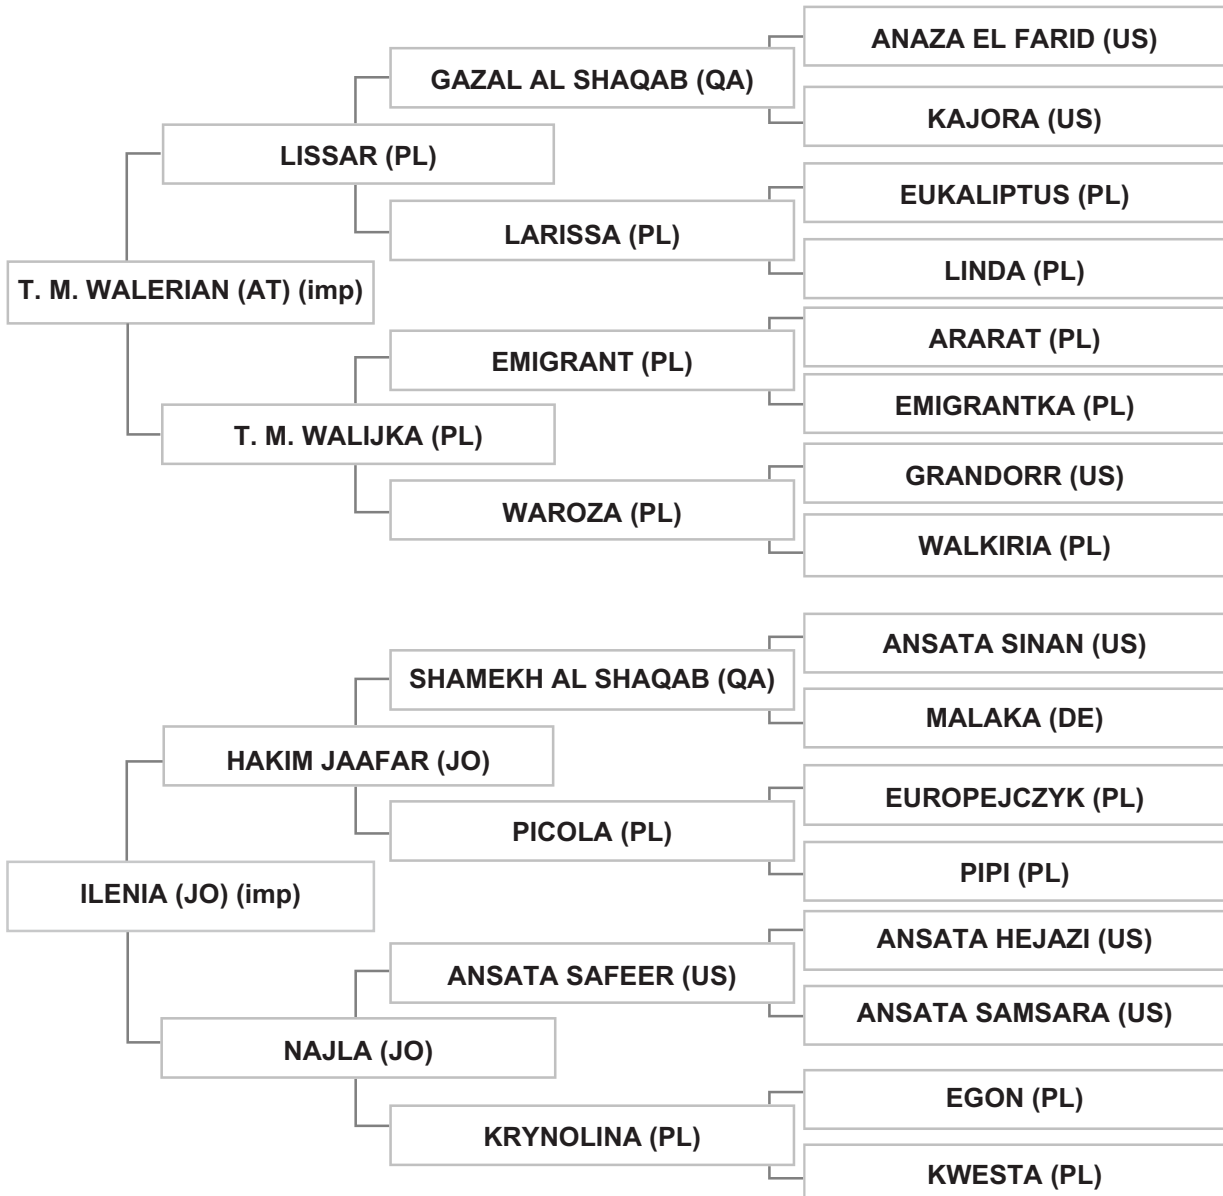

Strain: KEHAILET AJUZ (GAZELLA, CA. 1840)

Sire: T. M. WALERIAN (AT) (imp), grey, 2009, AAS Vol. IV/09-10 # OE-AV 3949, LSB Vol. VI # 382

Dam: ILENIA (JO) (imp), grey, 2008, RJSB Vol. VIII, LSB Vol. V # 372

Bred by: Mr. TALAL EL A'KLY / LEBANON - AL MANSOURA