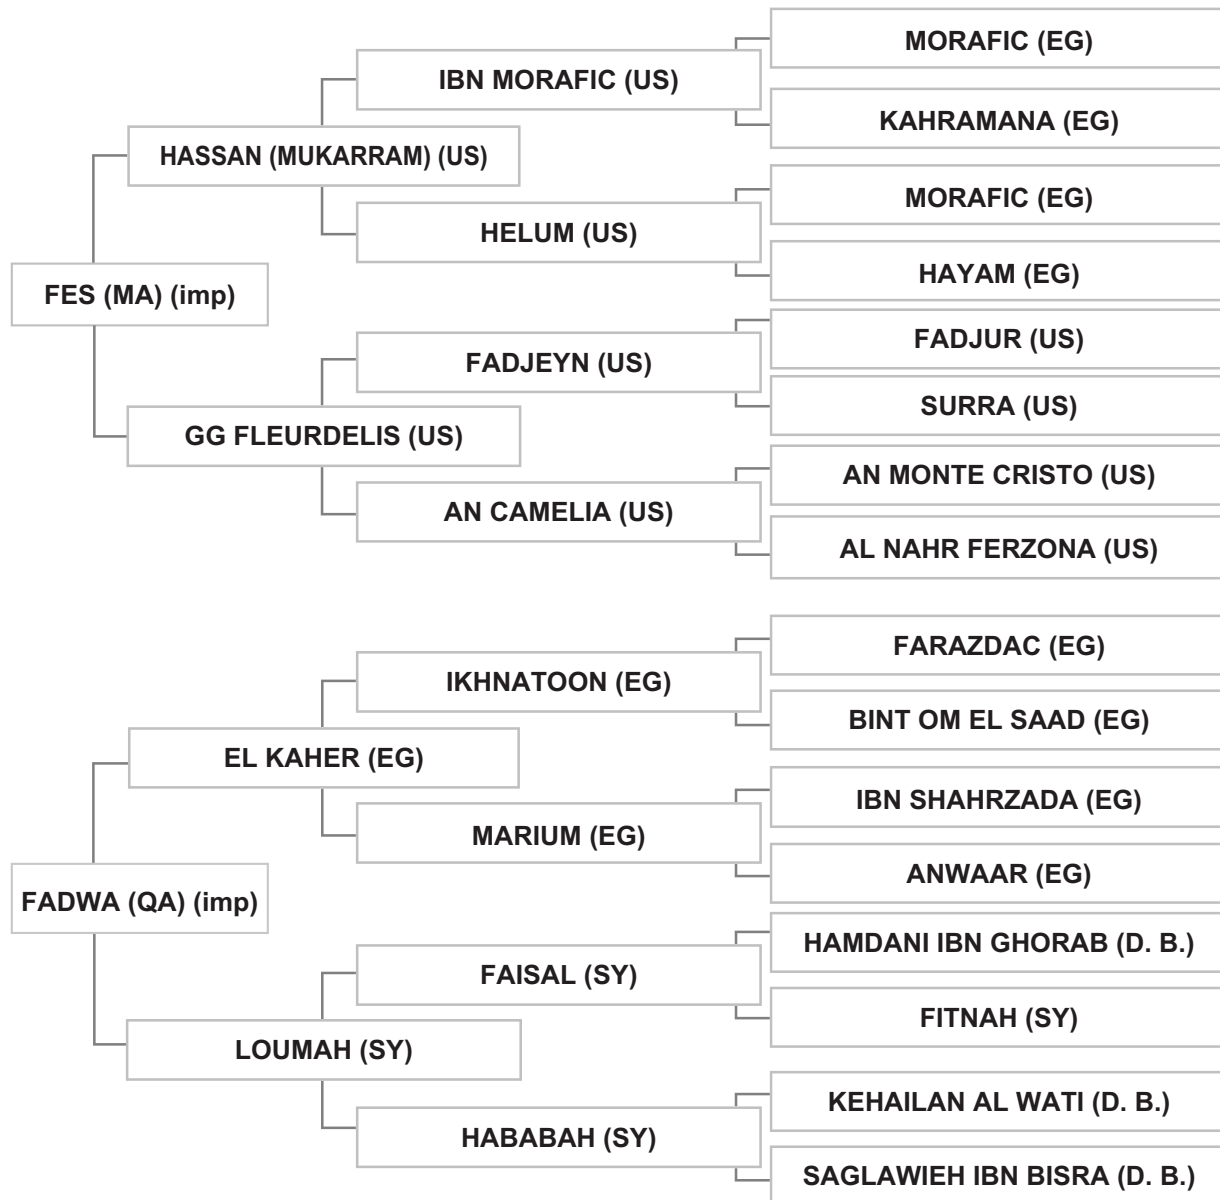

Strain: SIKLAWI IBN BISRA

Sire: FES (MA) (imp), grey, 1986, MSB Vol. III, QASB Vol. I # 46, LSB Vol. II # 046

Dam: FADWA (QA) (imp), bay, 1992, QASB Vol. III # 522, LSB Vol. II # 043

Bred by: GENERAL SALIM AL DAHDAH / LEBANON - RIYAK