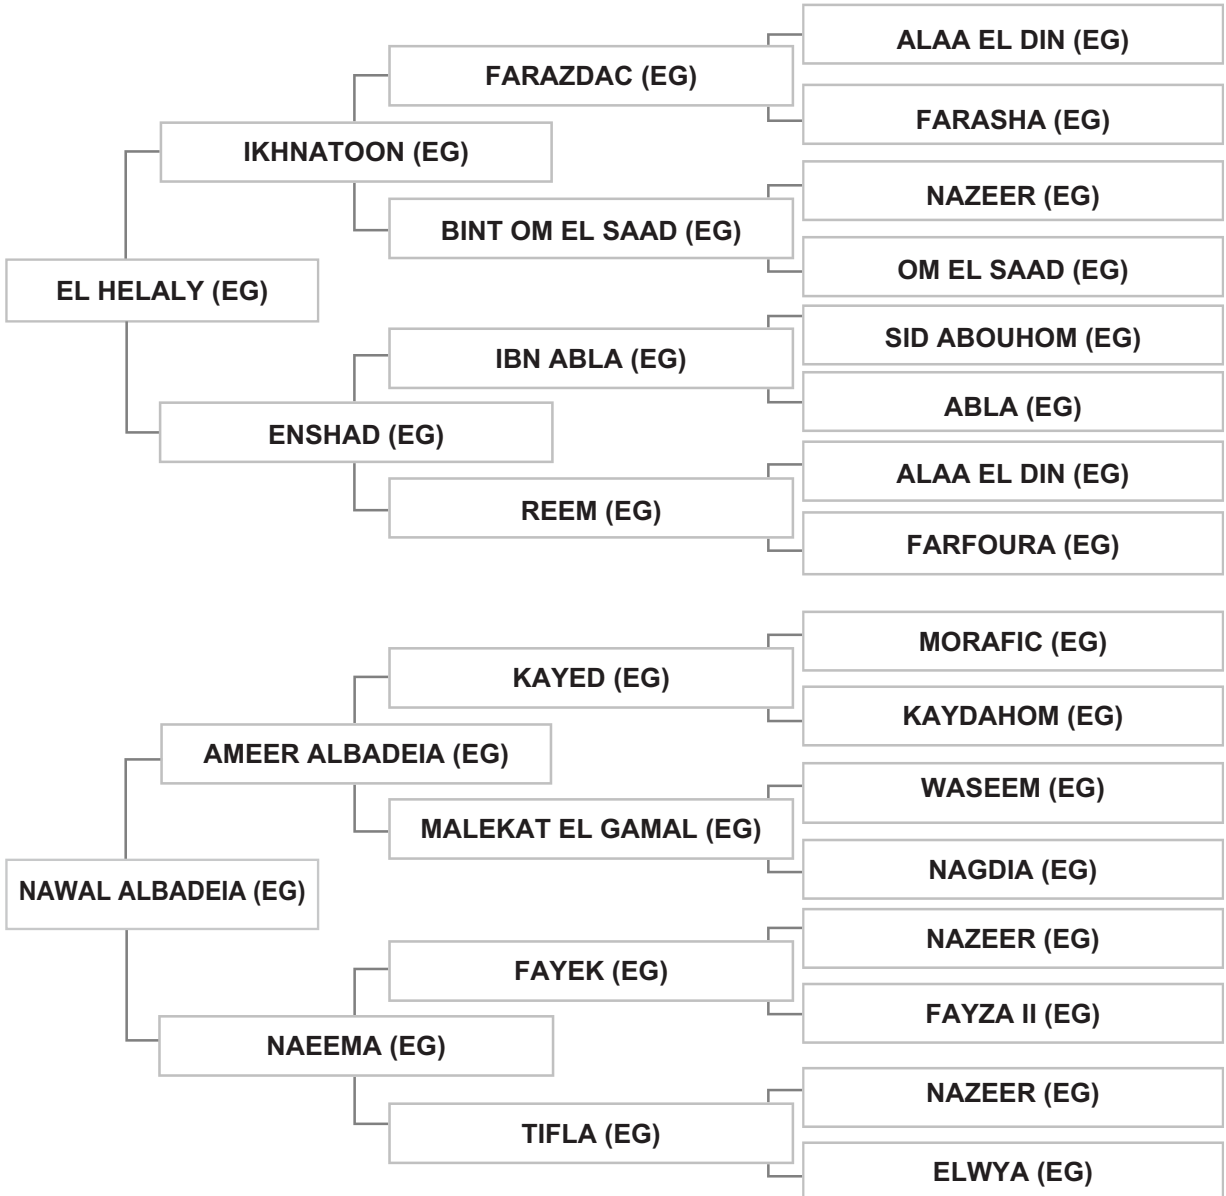

Bred by: AL SHAQAB STUD / QATAR

Mr. KHALED MOHAMAD EL AHMAD - GREEN HILL SCHOOL, DOHA ARAMOON - LEBANON

Strain: SAGLAWIEH JEDRANIEH (NAJDIEH)

Sire: POKRAS (SU), bay, 1987, RASB Vol. VI, QASB Vol. II # 235