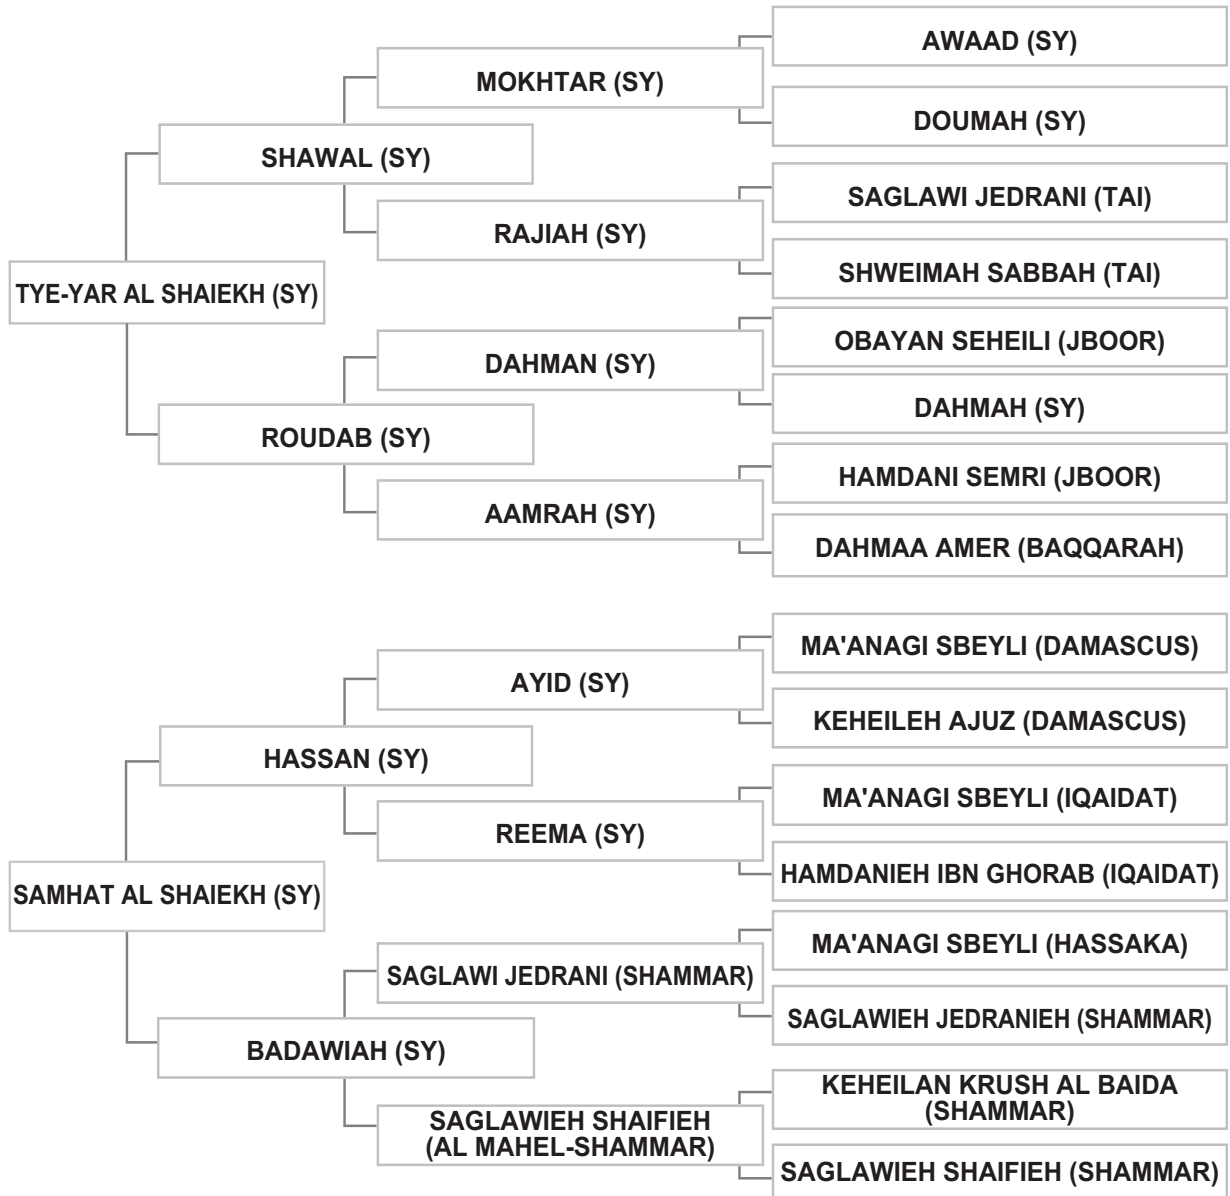

Strain: SEGLAWIEH SHAIFIEH (BADAWIAH)

Sire: TYE-YAR AL SHAIEKH (SY), grey, 1997, SYSB Vol. IV # A01181

Dam: SAMHAT AL SHAIEKH (SY), grey, 1992, SYSB Vol. IV # A01178

Bred By: Mr. MOHD. BASHAR AL MASRI / SYRIA

Mr. KHALED MANSOUR - LEBANON - KOBB ELIAS