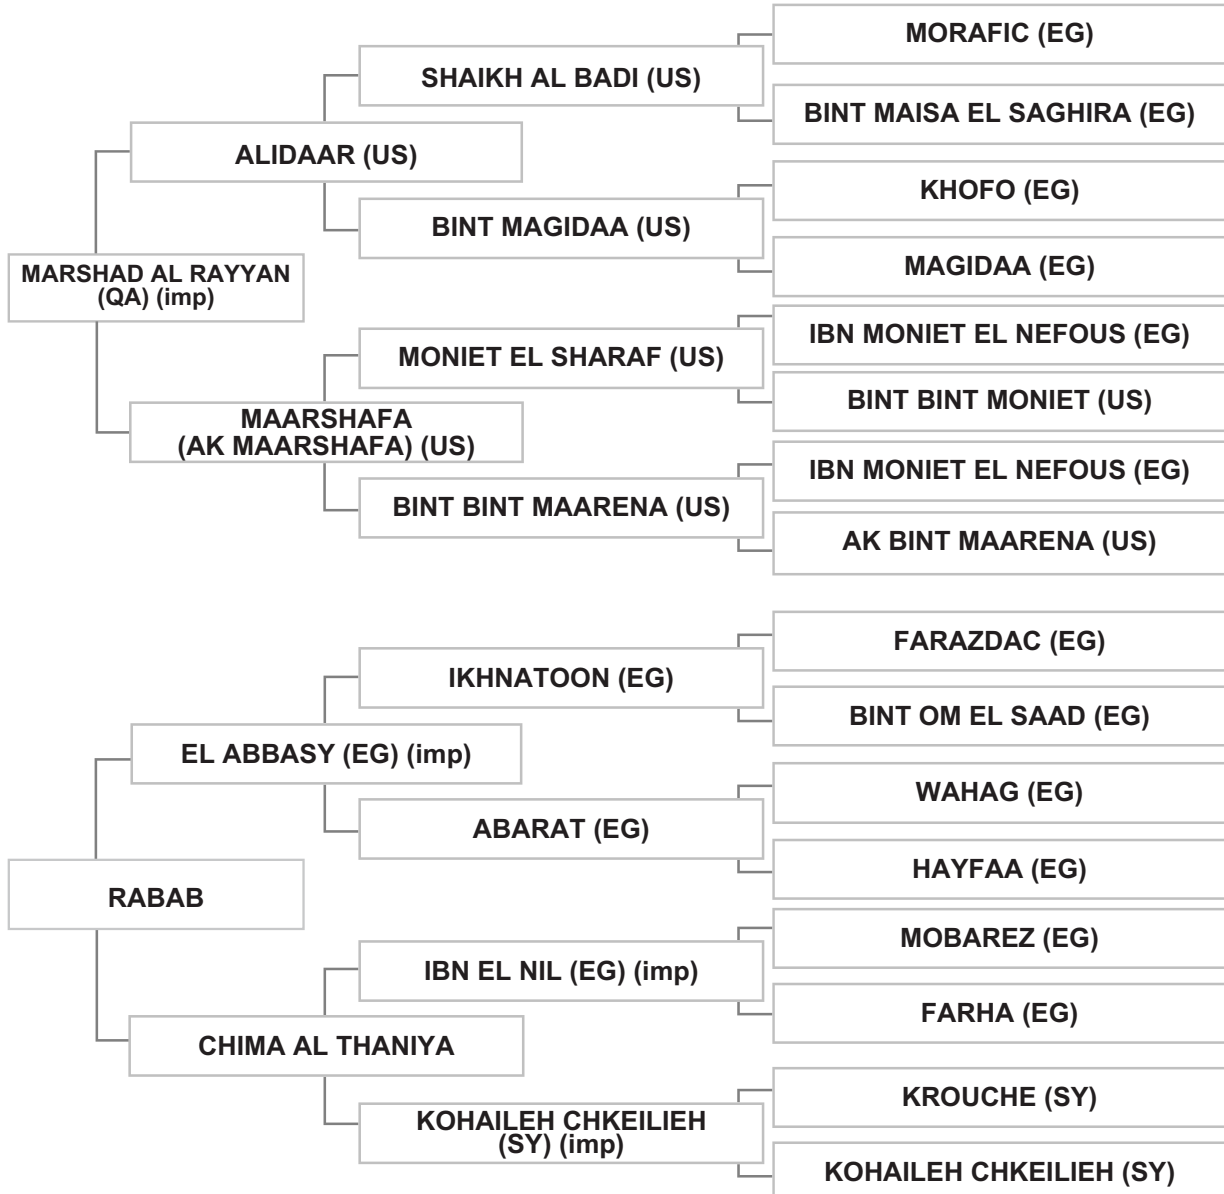

Strain: KEHAILAN CHKEILI

Sire: MARSHAD AL RAYYAN (QA) (imp), grey, 2000, QASB Vol. V # 1944, LSB Vol. V # 196

Dam: RABAB, bay, 2006, LSB Vol. V # 205

Bred By: Mr. CHAFIK AL MOUSSAWI / LEBANON - RIYAK