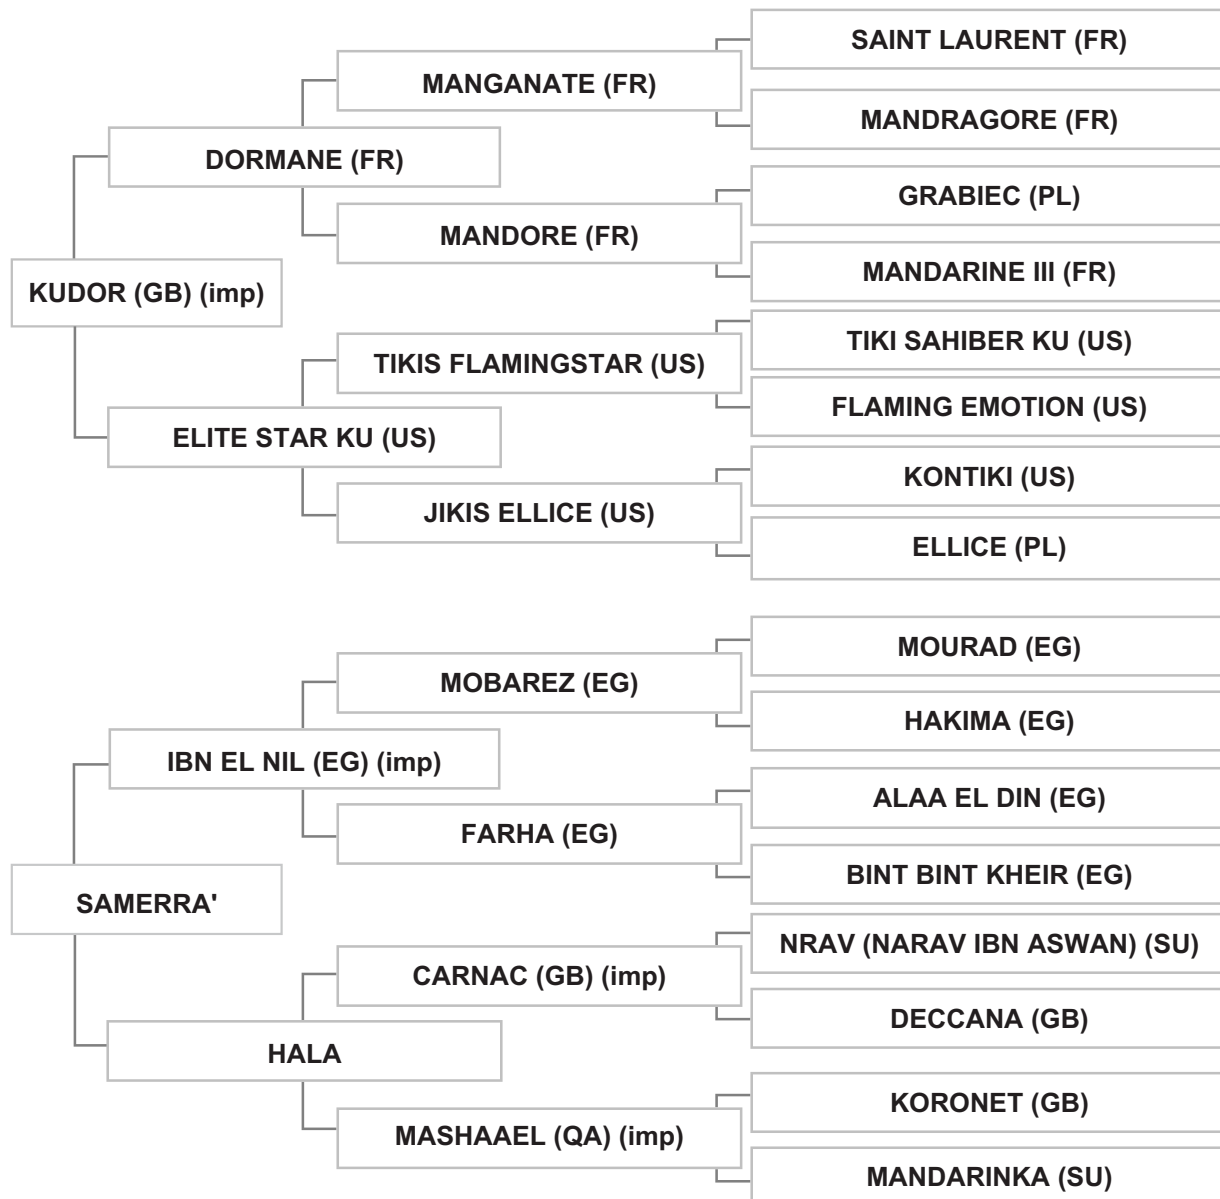

Strain: KEHAILAN MORADI (SAHARA)

Sire: KUDOR (GB) (imp), grey, 1996, AHSB Vol. XVIII, UAE Vol. VIII # 3213, LSB Vol. V # 209

Dam: SAMERRA', grey, 2004, LSB Vol. V # 226

Bred By: Dr. AHMAD AL TATARI / LEBANON - BA'ALBACK