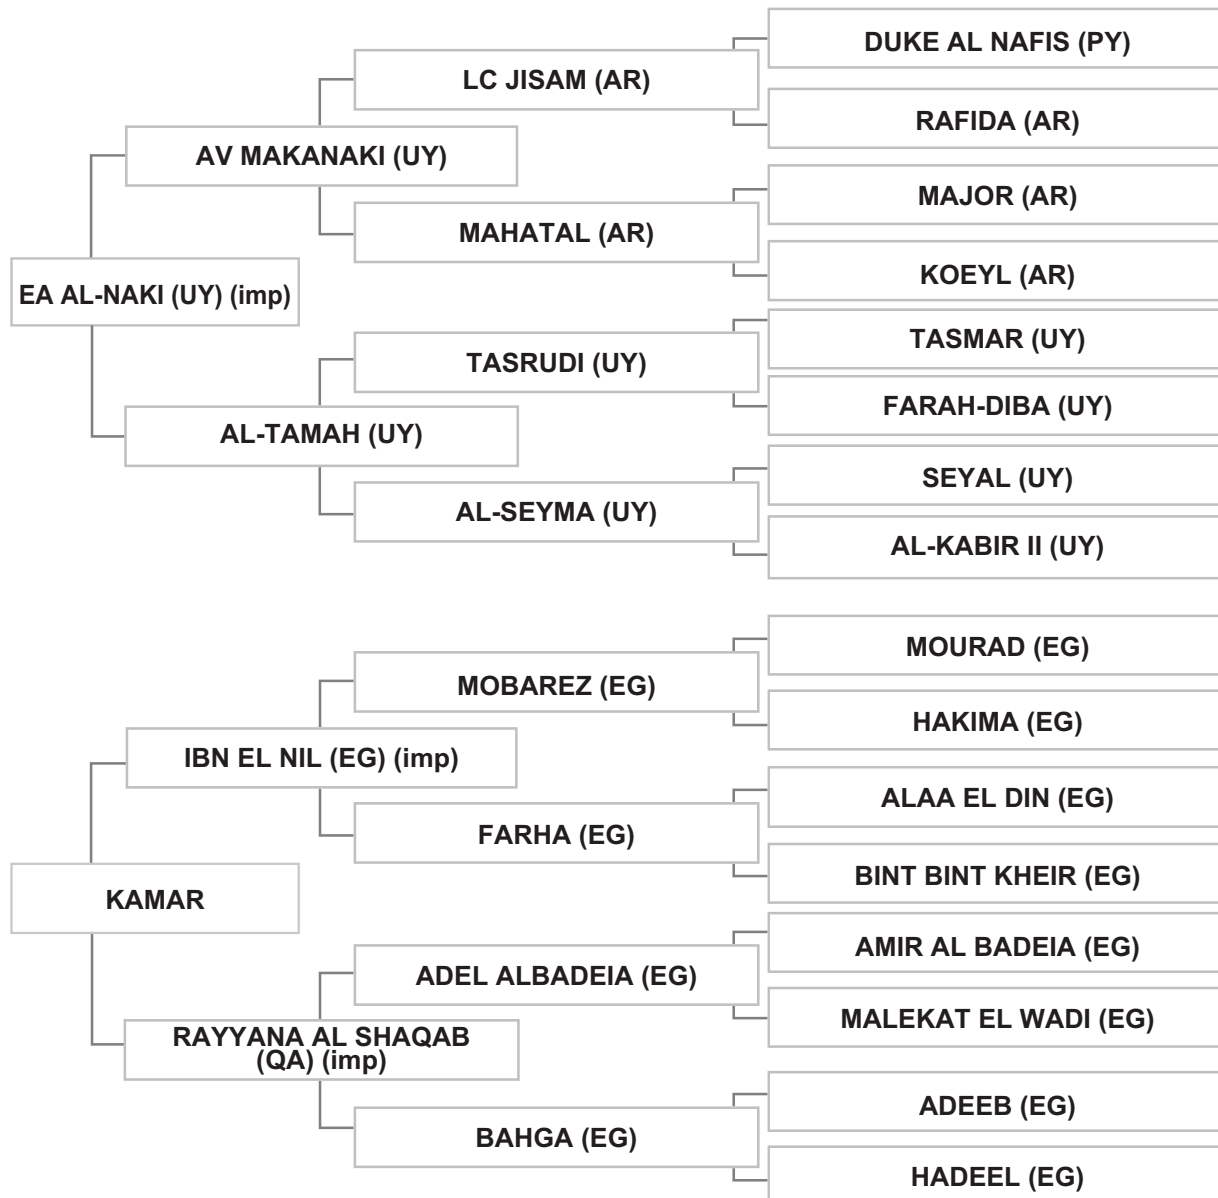

Strain: HADBAH ENZAHIEH (VENUS)

Sire: EA AL-NAKI (UY) (imp), chestnut, 1995, UASB # 4101, UAE Vol. VII # 2609, LSB Vol. V # 210

Dam: KAMAR, grey, 1998, LSB Vol. IV # 149

Bred By: Dr. RIAD ARNAOUT / LEBANON - KOB ELIAS