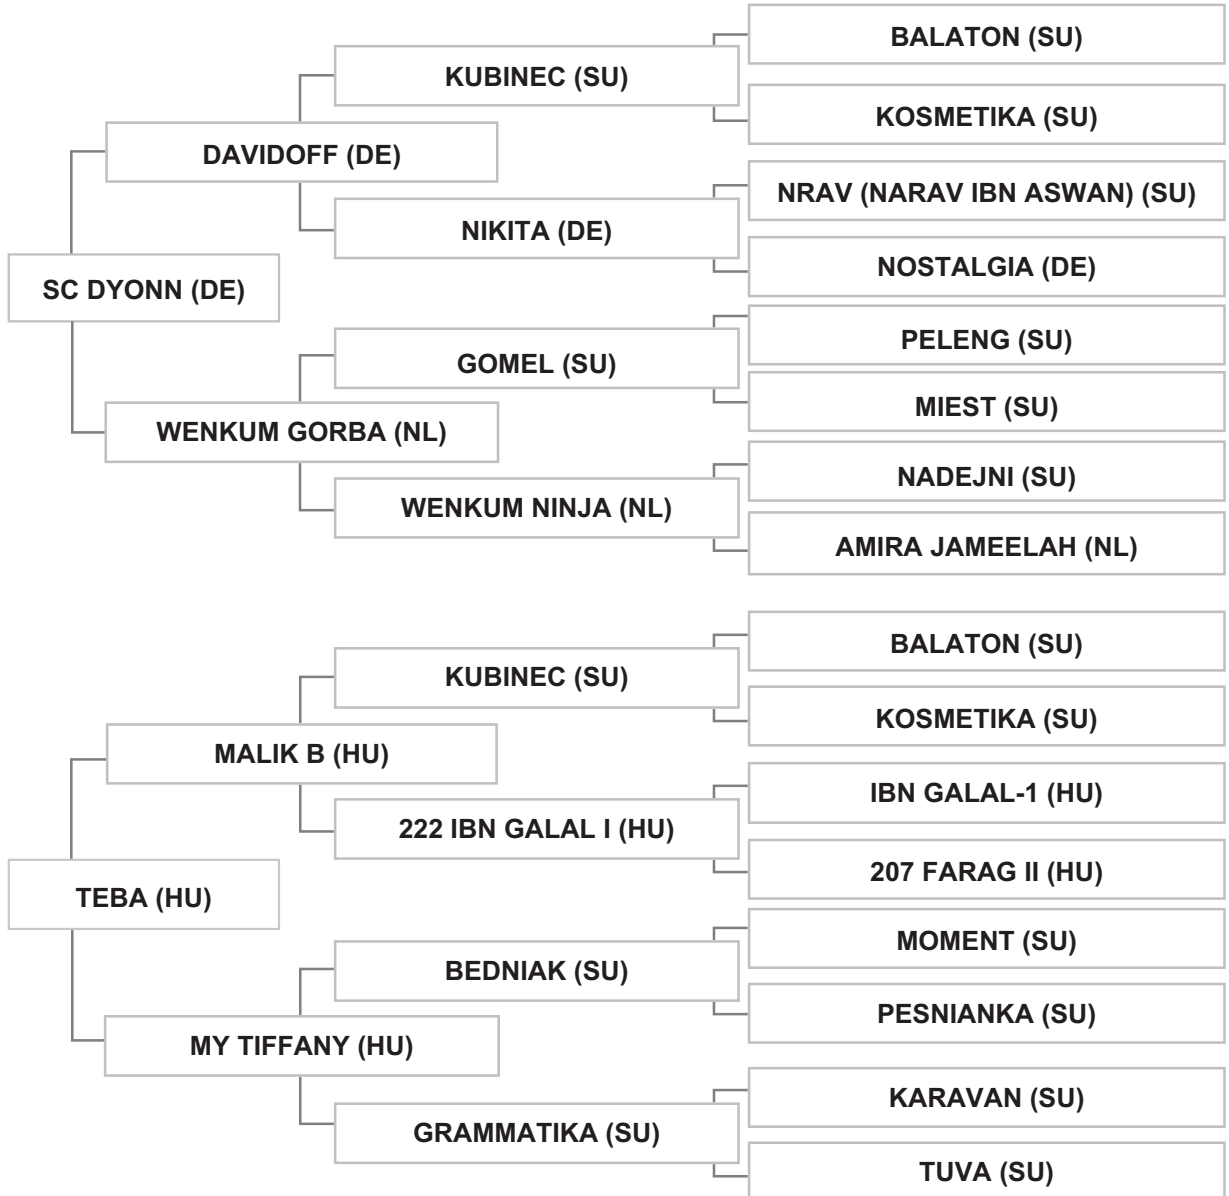

ZA TRUE LOVE (HU) (imp)

mare, chestnut, 2009
ASBB # HUN K OX 090160000

Strain: HAMDANIEH SEMRIEH (SELMA)

Sire: SC DYONN (DE), grey, 2001, GASB # 08/20166/01 E, ASBB VII # HUN M IM010672004
Dam: TEBA (HU), chestnut, 2001, ASBB # HUN K OX012030000

Bred By: Mrs. CHRISTINE WOLF / HUNGARY

Mr. YASSER DAHROUGE - LEBANON - HADATH