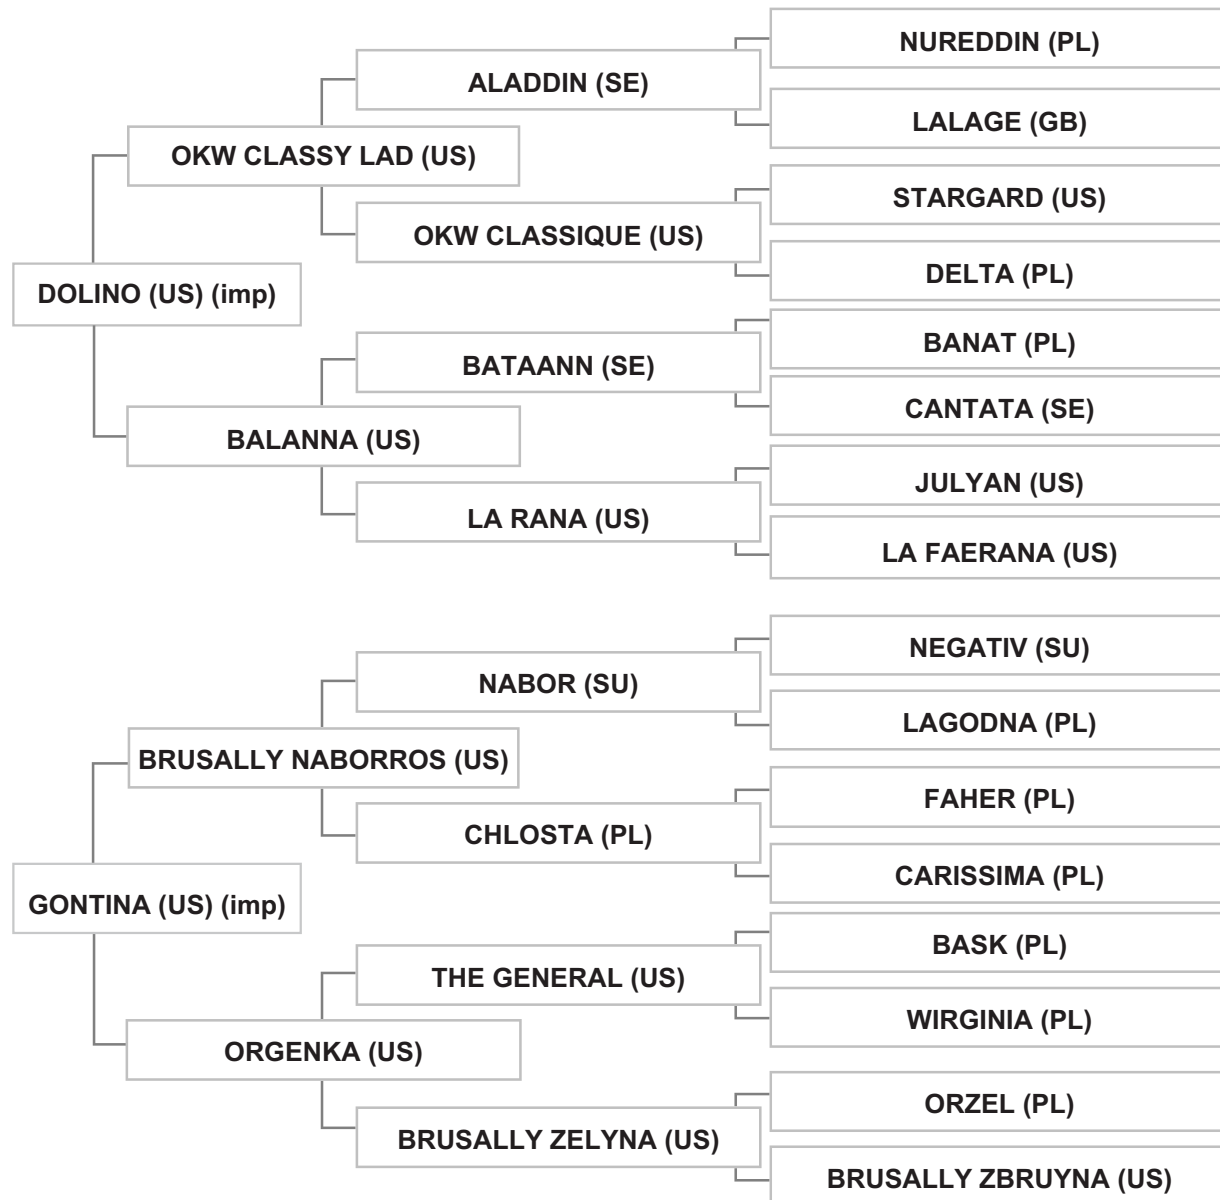

Strain: KEHAILAN MORADI (SAHARA)

Sire: DOLINO (US) (imp), grey, 1990, AHRA, QASB Vol. III # 0854, LSB Vol. III # 133

Dam: GONTINA (US) (imp), grey, 1991, AHRA # 481086, RJSB Vol. V, LSB Vol. II # 085

Bred By: Mr. ROGER KARAM / LEBANON - MAJDAL ANJAR