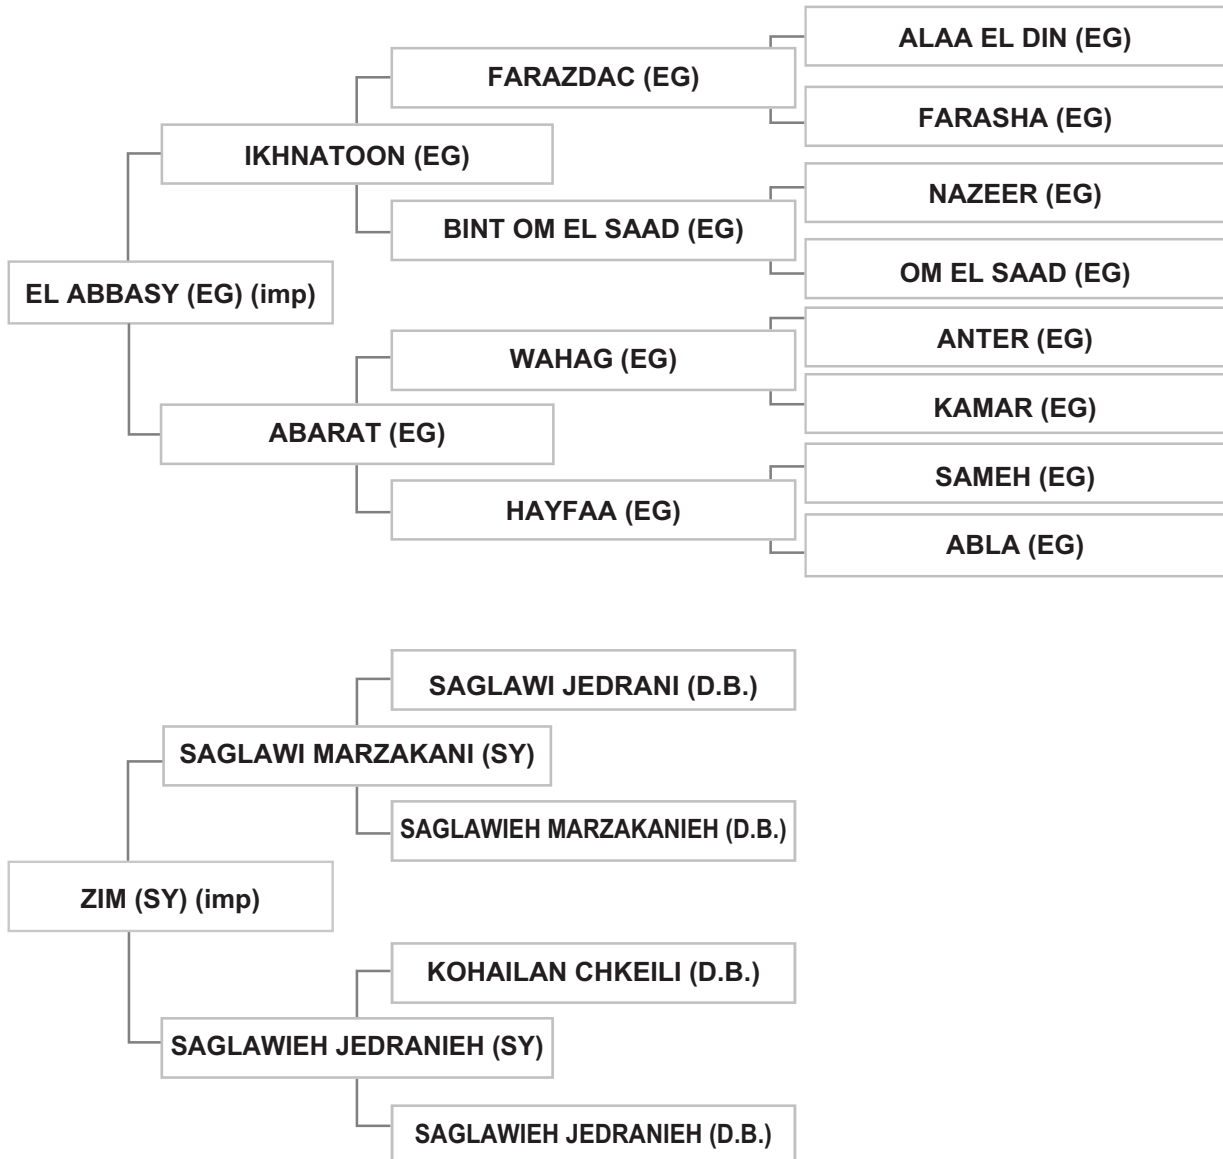

Strain: SIKLAWIEH JEDRANIEH

Sire: EL ABBASY (EG) (imp), bay, 1987, EAO Vol. VI # EA-1528, QASB Vol. II # 0306, LSB Vol. III # 140

Dam: ZIM (SY) (imp), grey, 1976, SYSB, LSB Vol. I # 023

Bred by: Mr. CHAFIK AL MOUSSAWI / LEBANON - RIYAK