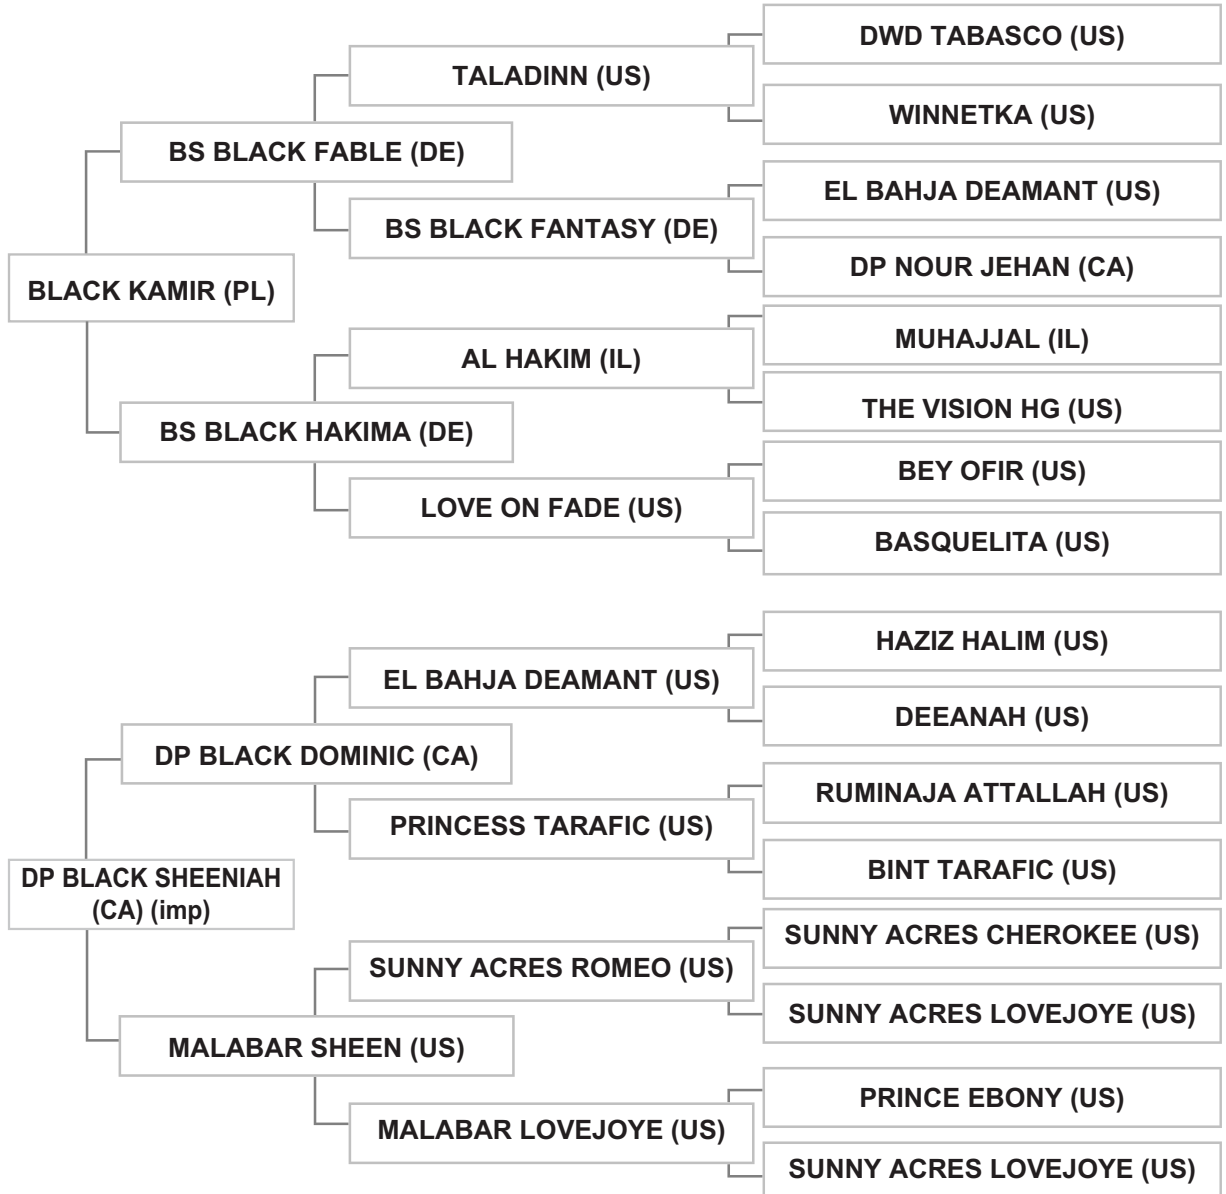

Strain: SEGLAWIEH JEDRANIEH OF IBN SUDAN (GHAZIEH)

Sire: BLACK KAMIR (PL), black, 2008, PASB

Dam: DP BLACK SHEENIAH (CA) (imp), black, 1996, CAHR # 36093, PASB Vol. XV-2, LSB Vol. V # 340

Bred By: Mr. MAHER HAMMOUD / LEBANON - MAJDAL ANJAR