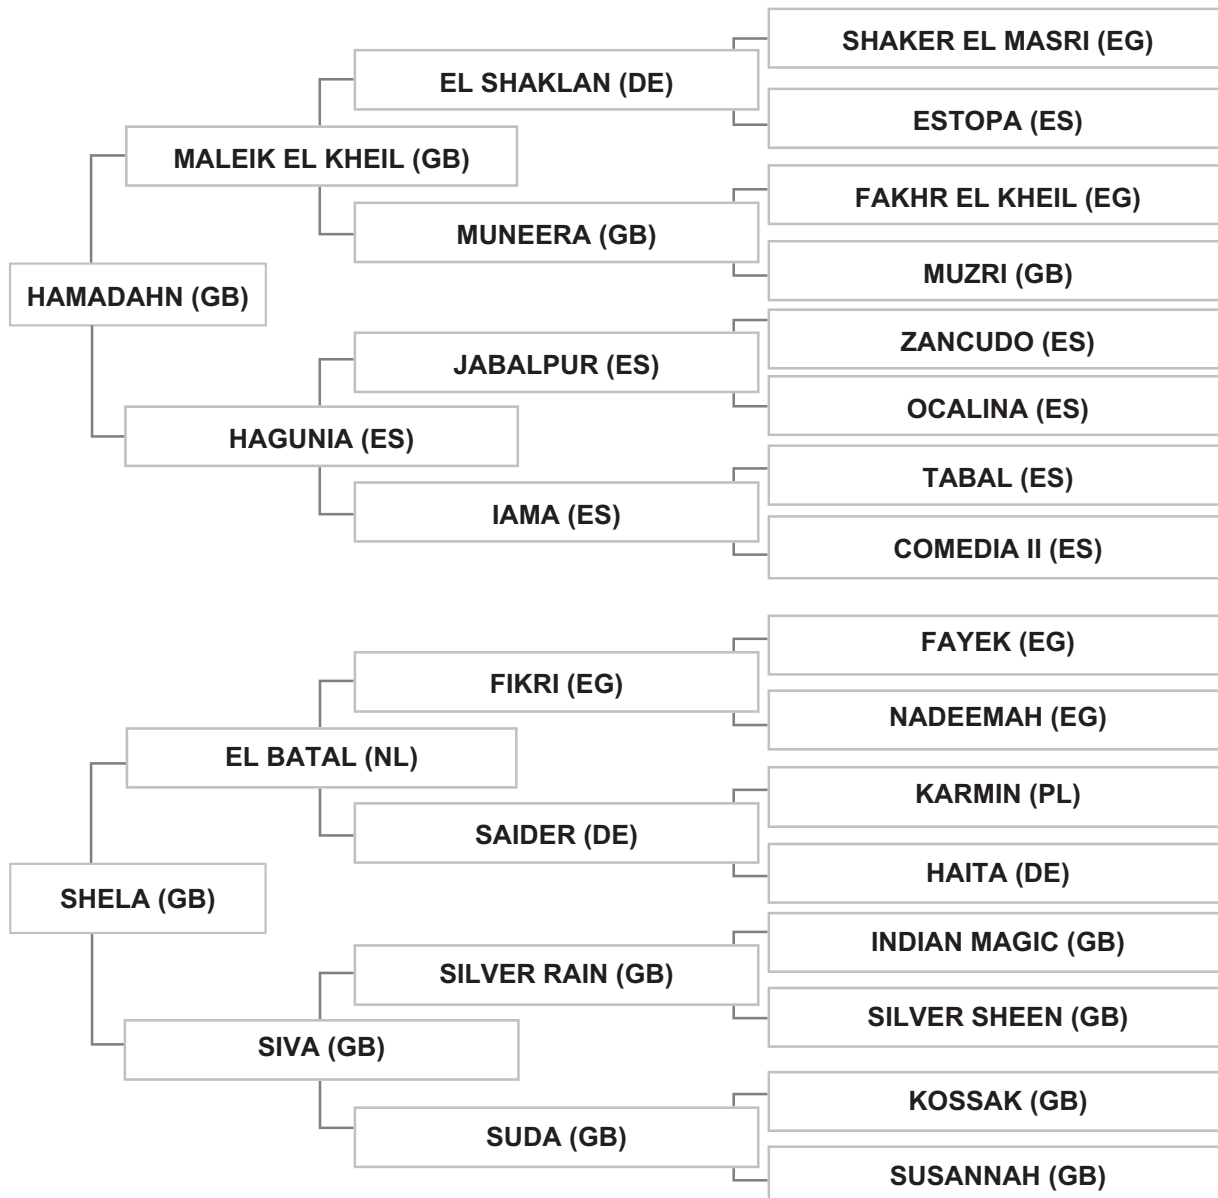

Strain: SEGLAWI JEDRAN OF IBN SUDAN (GHAZIEH)

Sire: HAMADAHN (GB), grey, 1984, AHSB Vol. XV, RJSB Vol. III

Dam: SHELA (GB), chestnut, 1981, AHSB Vol. XIV, RJSB Vol. II

Bred by: Mr. SAID KHAIR / JORDAN

Mr. ROGER KARAM - LEBANON - MAJDAL ANJAR