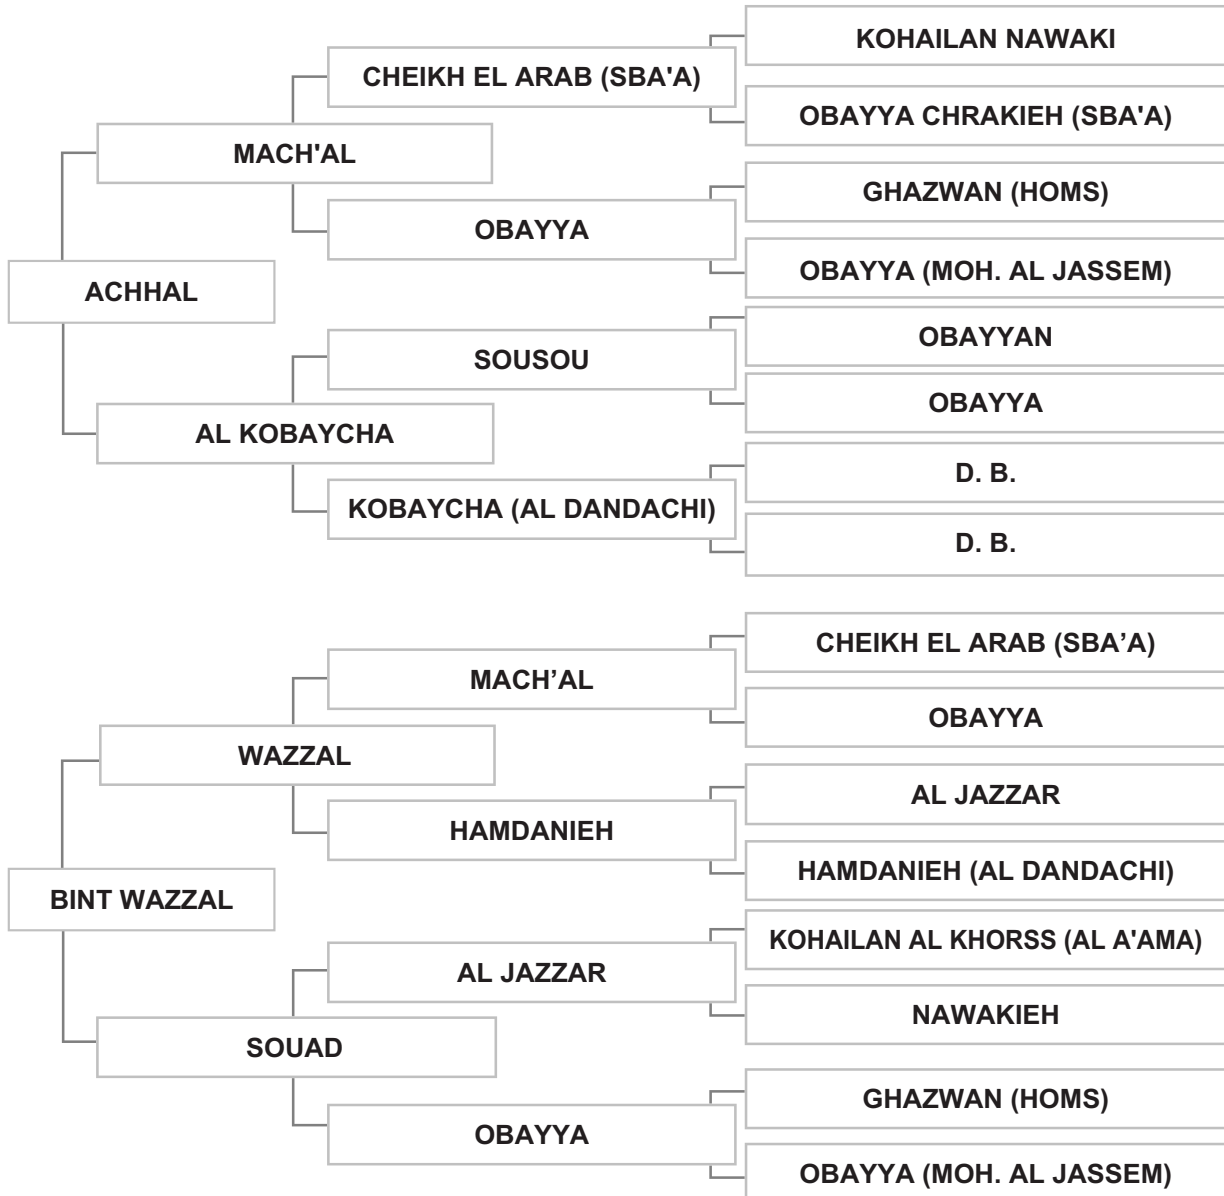

Strain: OBAYYAN

Sire: ACHHAL

Dam: BINT WAZZAL

Bred by: Mr. HUSSEIN FADL / LEBANON - RIYAK