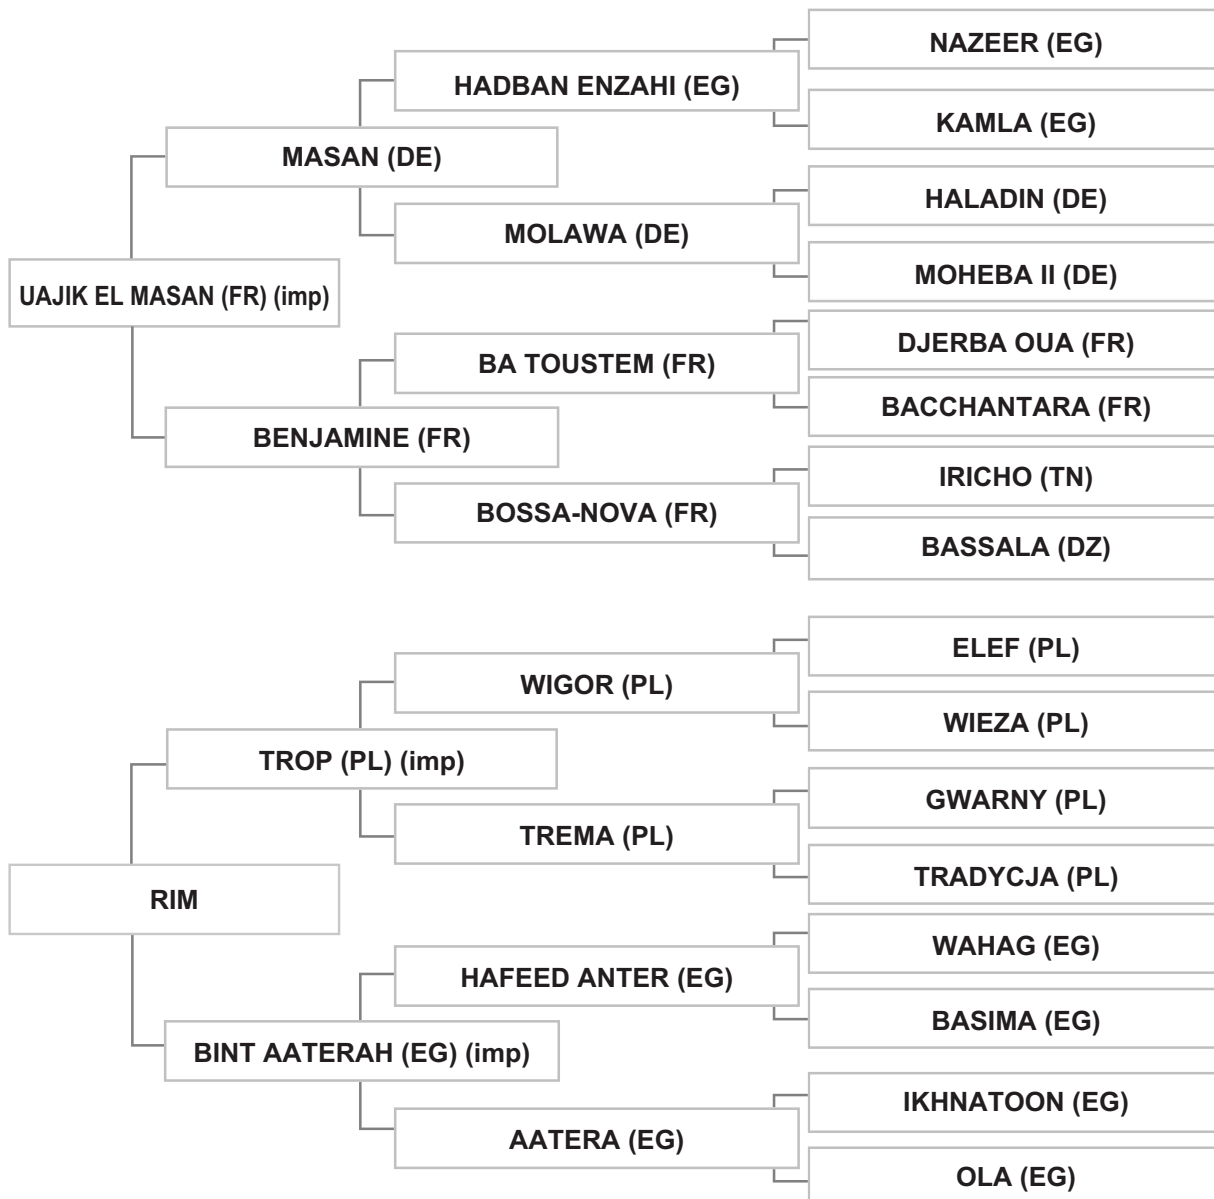

Strain: HADBAH ENZAHIEH (VENUS)

Sire: UAJIK EL MASAN (FR) (imp), bay, 1985, SBFAR Vol. VII, LSB Vol. I # 025

Dam: RIM, grey, 1997, LSB Vol. III # 108

Bred By: Mr. HASSAN SLEIMAN / LEBANON - BA'ALBACK