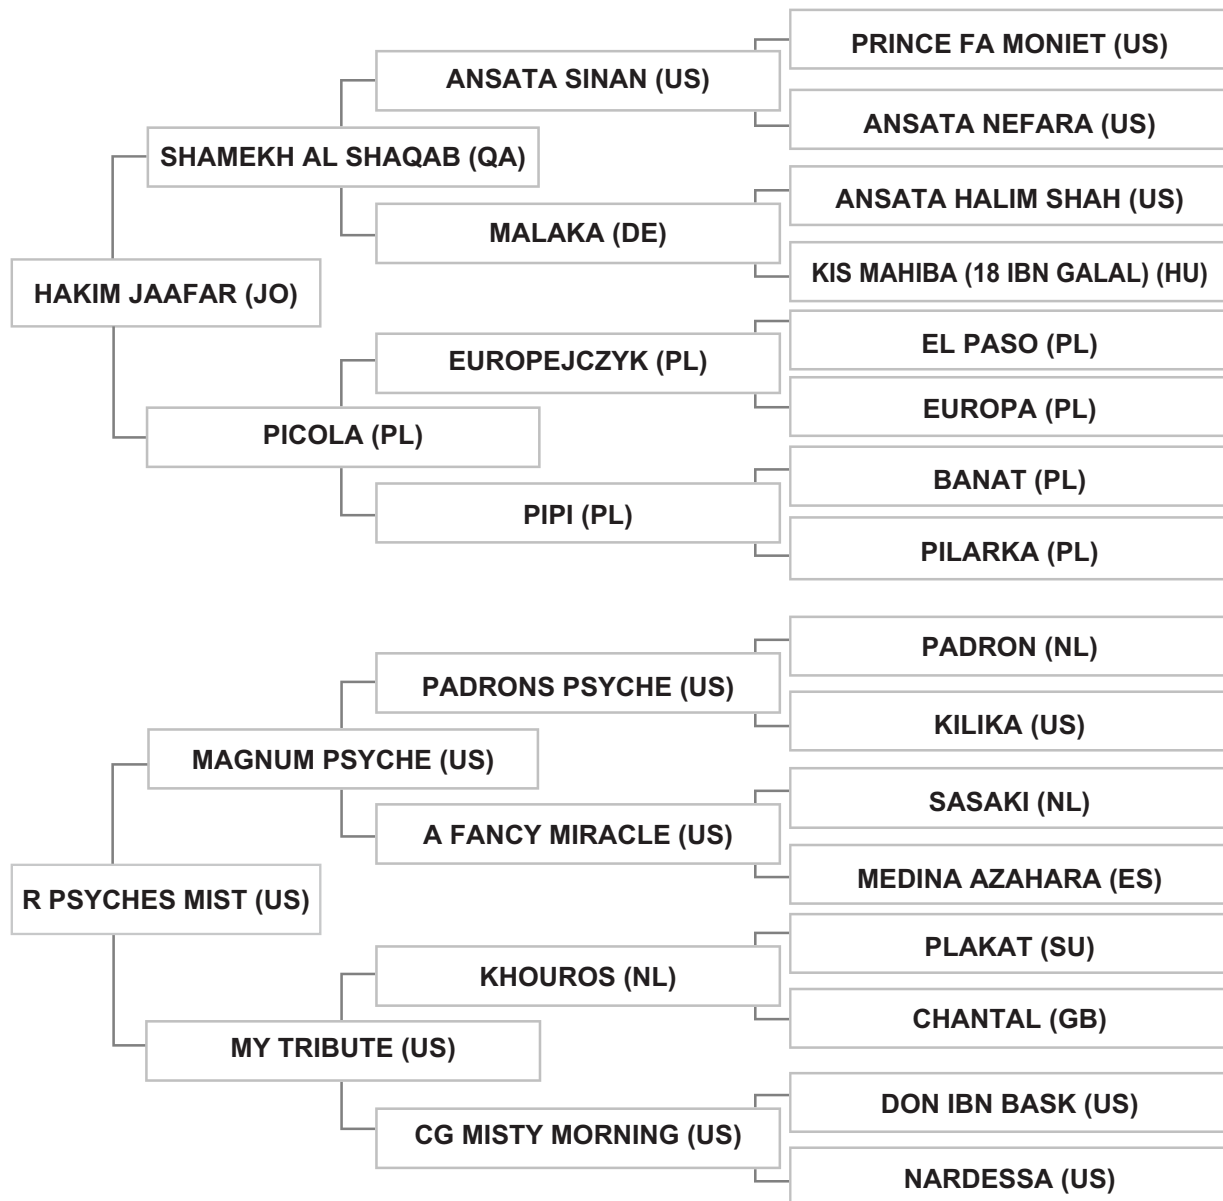

Strain: SEGLAWIEH JEDRANIEH OF IBN SOUDAN (GHAZIEH)

Sire: HAKIM JAAFAR (JO), grey, 2004, RJSB Vol. VII

Dam: R PSYCHES MIST (US), chestnut, 2002, AHR, RJSB Vol. VIII

Bred By: THE ROYAL JAAFAR STUD / JORDAN - AMMAN

Mr. MOHAMAD ALI AMEEN - LEBANON - AL NABATIEH