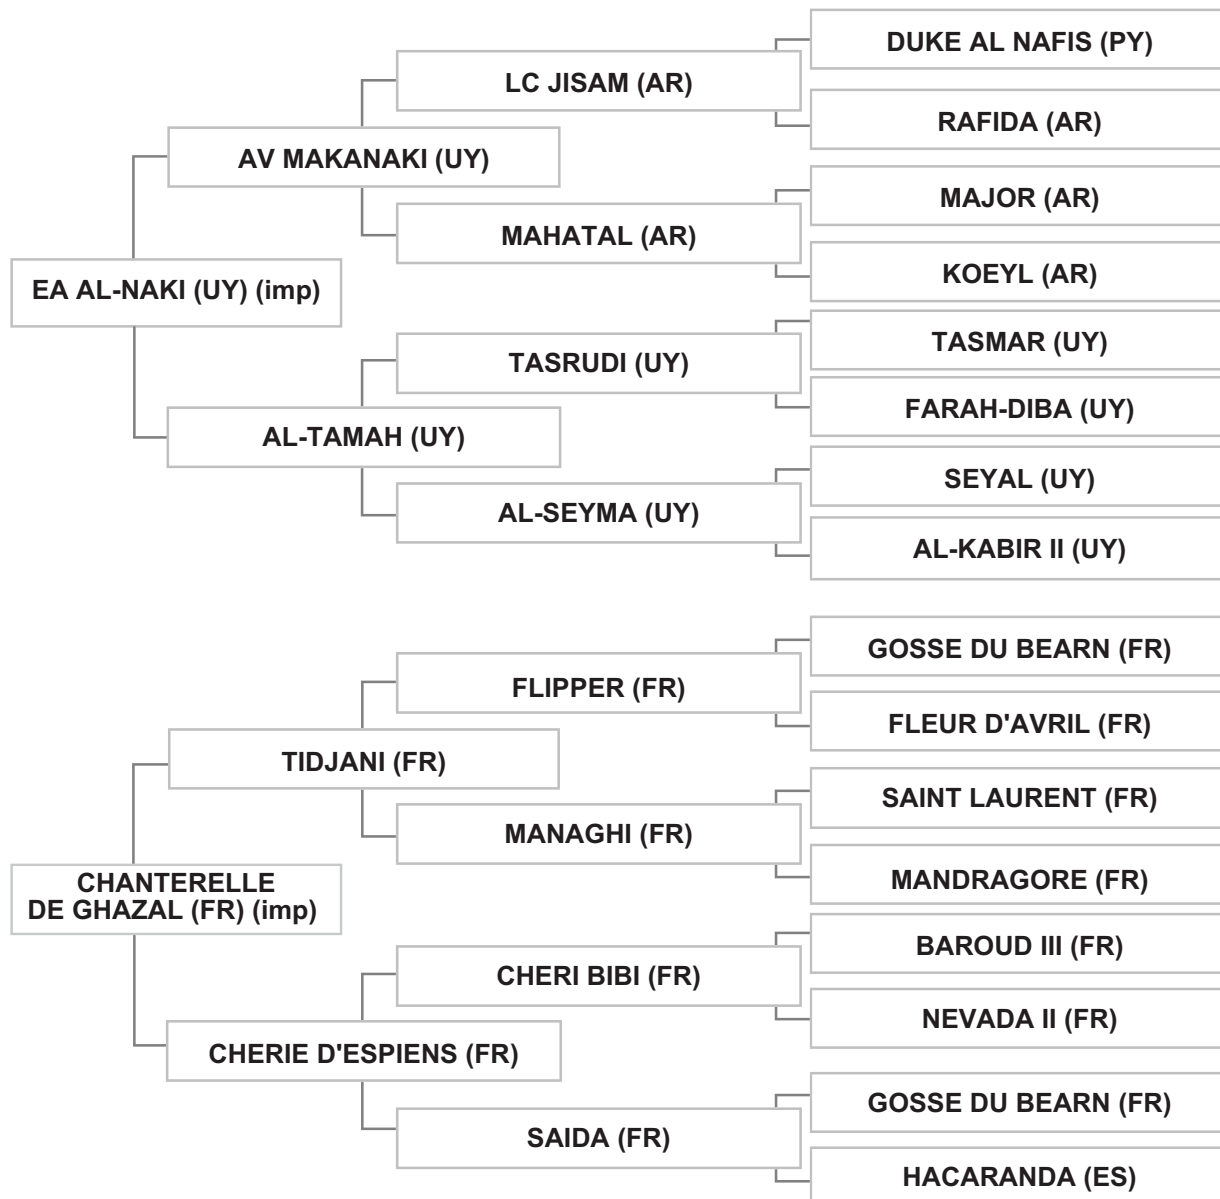

Strain: SEGLAWI MUKHALLADI (MERJANE')

Sire: EA AL-NAKI (UY) (imp), chestnut, 1995, UASB # 4101, UAE Vol. VII # 2609, LSB Vol. V # 210

Dam: CHANTERELLE DE GHAZAL (FR) (imp), chestnut, 1998, SBFAR Vol. X, LSB Vol. V # 213

Bred By: Mr. NABIL MOURAD / LEBANON - SA'ADNAYEL