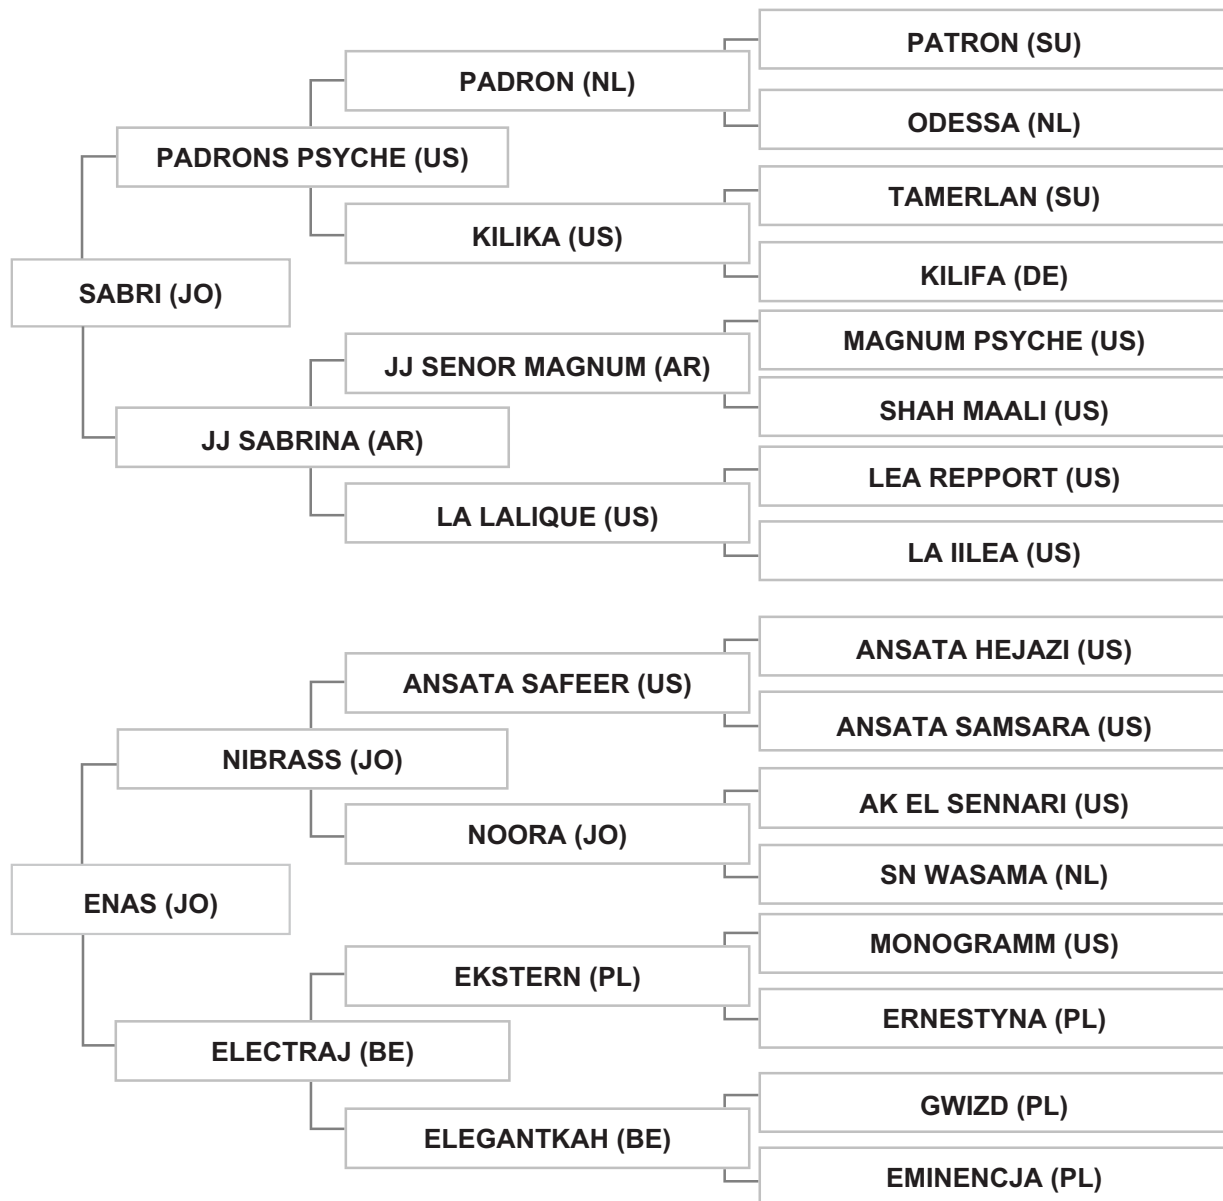

Mr. MOHAMAD ALI AMEEN - LEBANON - AL NABATIEH

Strain: NOT RECORDED (MURANA I)

Sire: MAMNOON (JO), grey, 2007, RJSB Vol. VIII

Dam: AUSTOORA (JO), grey, 2005, RJSB Vol. VII

Bred By: THE ROYAL JAAFAR STUD / JORDAN - AMMAN