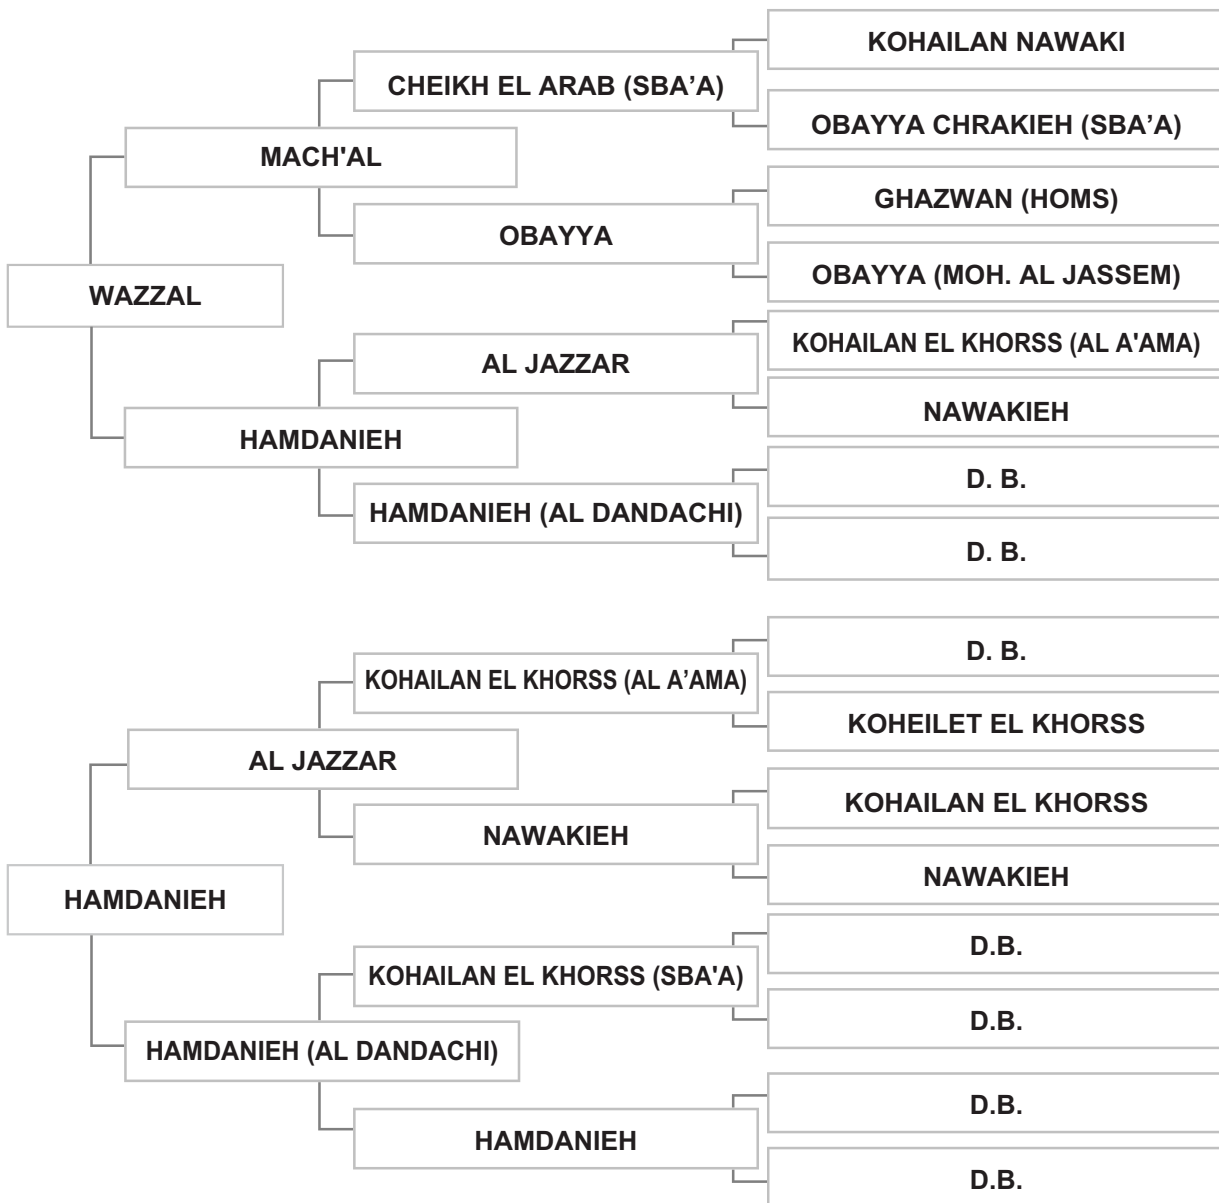

Bred by: Mr. MOHAMED TURKI AL KHISHFI / LEBANON

Strain: HAMDANI

Sire: WAZZAL

Dam: HAMDANIEH

Bred by: AL DANDACHI STUD / TALL KALAKH

Strain: OBAYYAN

Sire: ACHHAL  
 Dam: OBAYYA

Bred by: AL DANDACHI STUD / TALL KALAKH