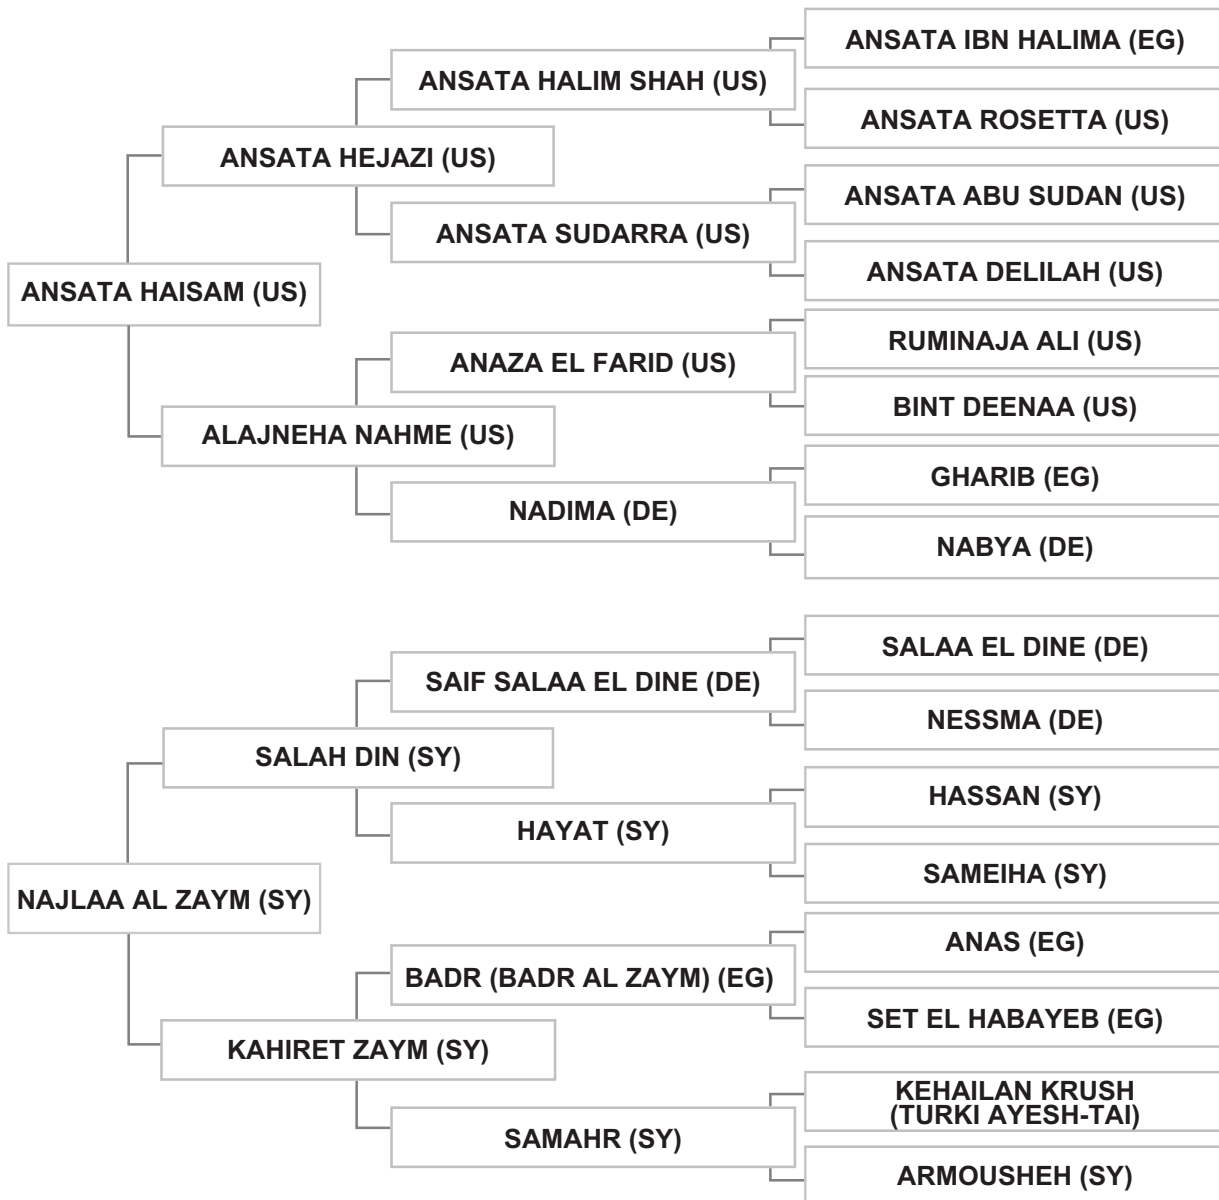

Strain: KEHEILET ARMOUSHEH (ARMOUSHEH, 1979)

Sire: ANSATA HAISAM (US), grey, 1999, AHRA # 566562, SYSB Vol. XIII # A04641

Dam: NAJLAA AL ZAYM (SY), grey, 2010, SYSB Vol. XVI # A06543

Bred by: Mr. MAHMOUD AMANAH / SYRIA

Mr. TAREK IBRAHIM - LEBANON - BA'AKLIN EL CHOUF