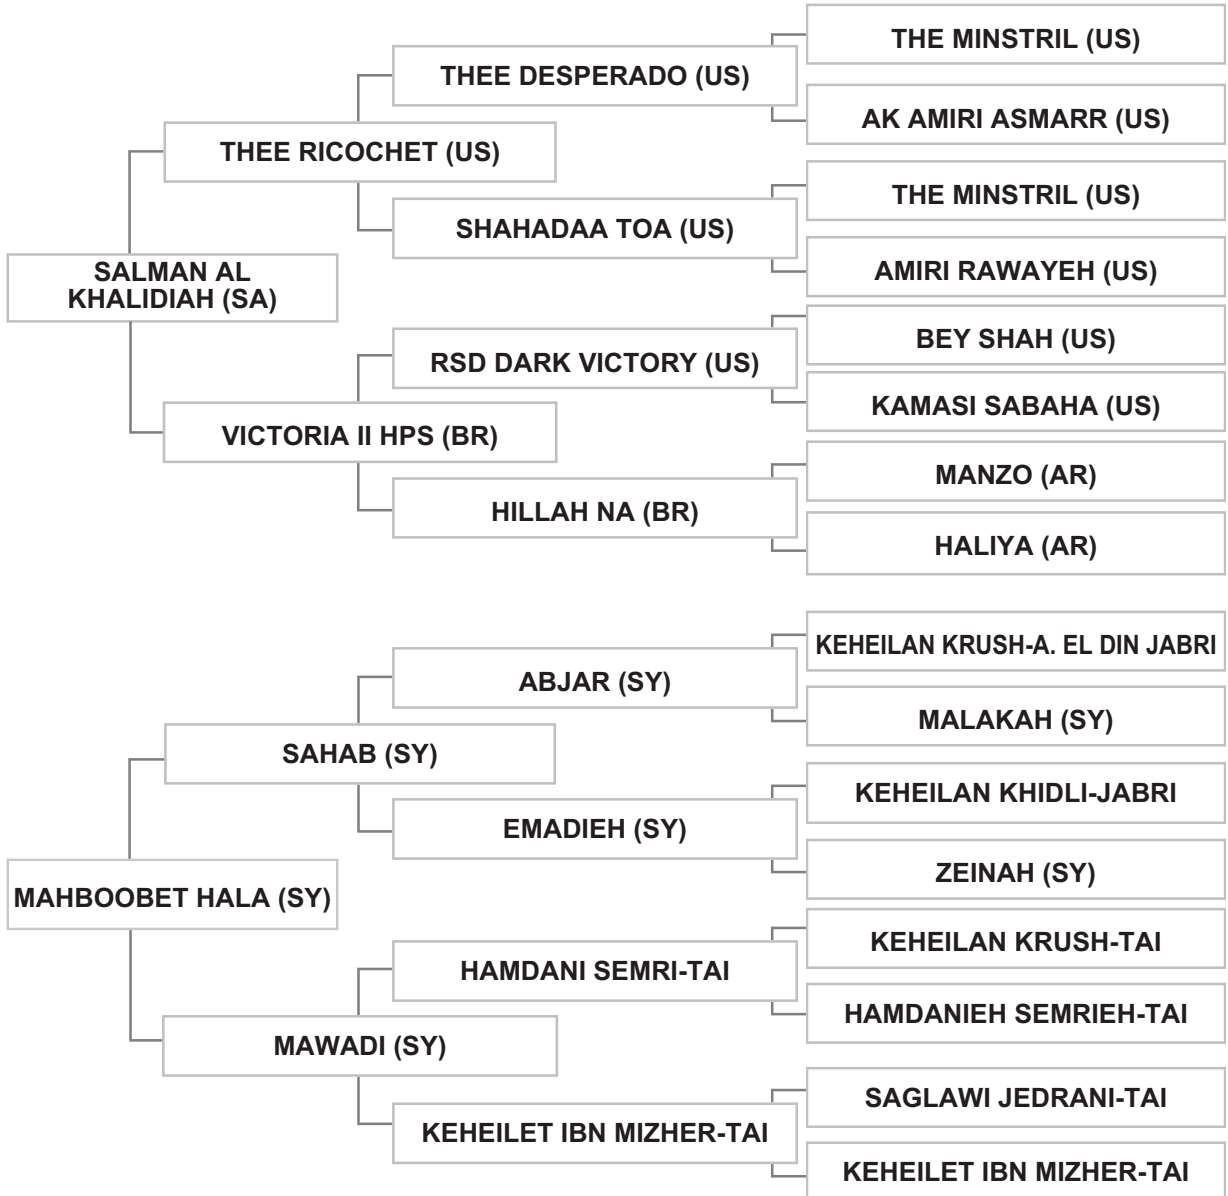

Strain: KEHEILAN IBN MIZHER (MAWADI,1987)

Sire: SALMAN AL KHALIDIAH (SA), bay, 2004, SAUDI # 3644 , SYSB # A04696

Dam: MAHBOOBET HALA (SY), bay, 2004, SYSB Vol. X # A03421

Bred By: Mr. NAJI AL SHAWI - SYRIA

Mr. NAJI AL SHAWI - SYRIA