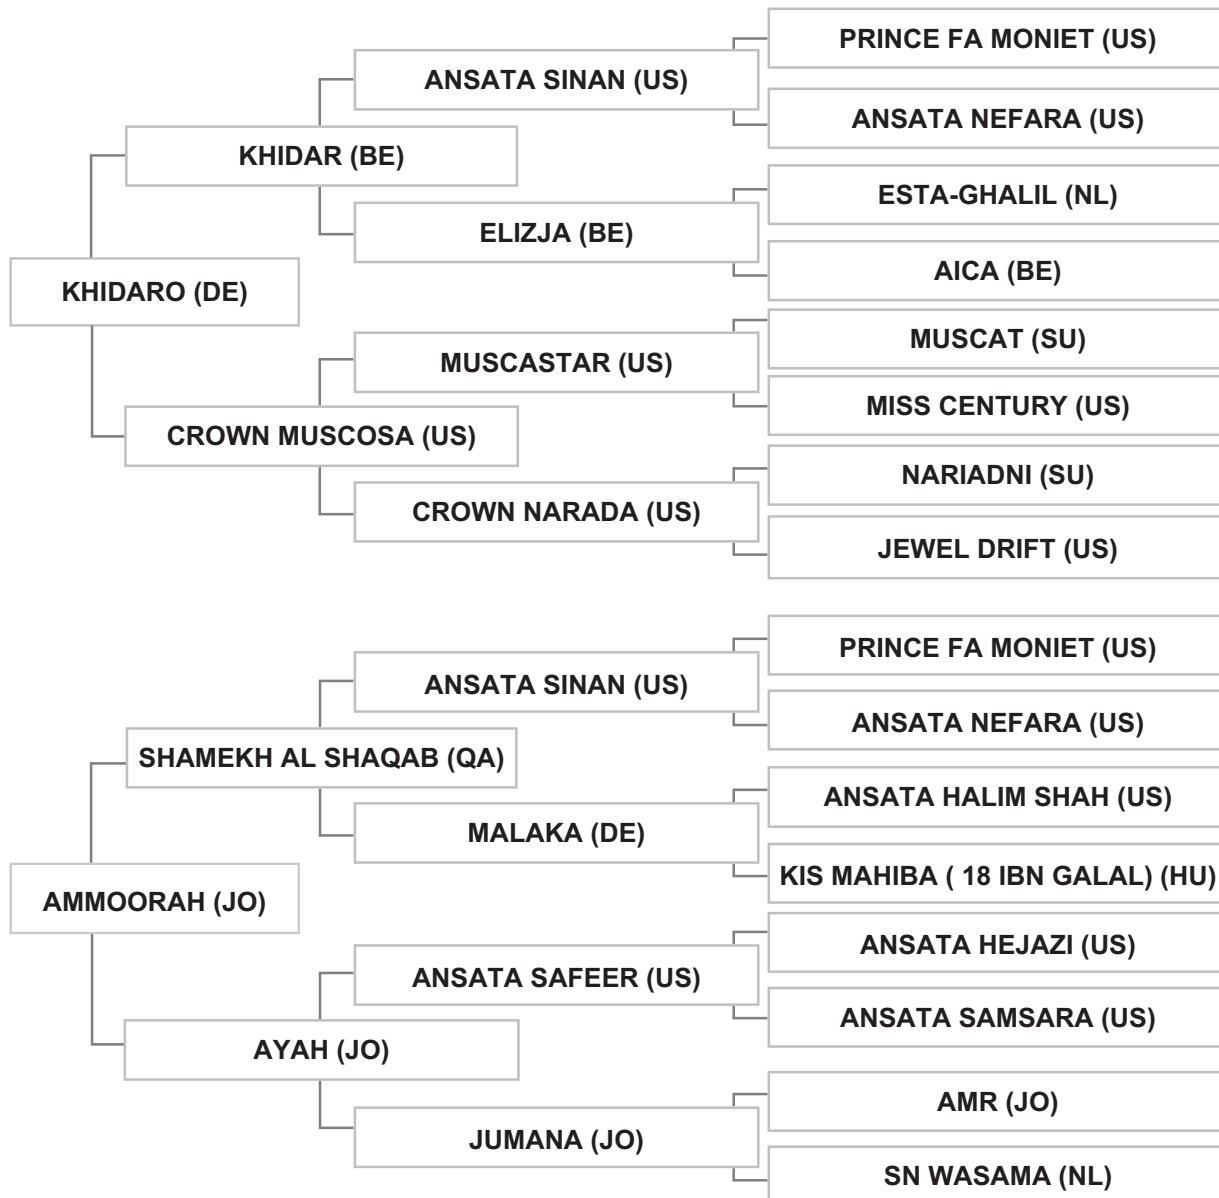

Strain: NOT RECORDED (MURANA I)

Sire: KHIDARO (DE), grey, 2005, GASB # 08/20348/05, RJSB Vol. VIII

Dam: AMMOORAH (JO), grey, 2005, RJSB Vol. VII

Bred By: Mr. NOFAL KAHOOK / JORDAN - AMMAN

Mr MOHAMAD KHALIFEH - LEBANON_TANBOURIT