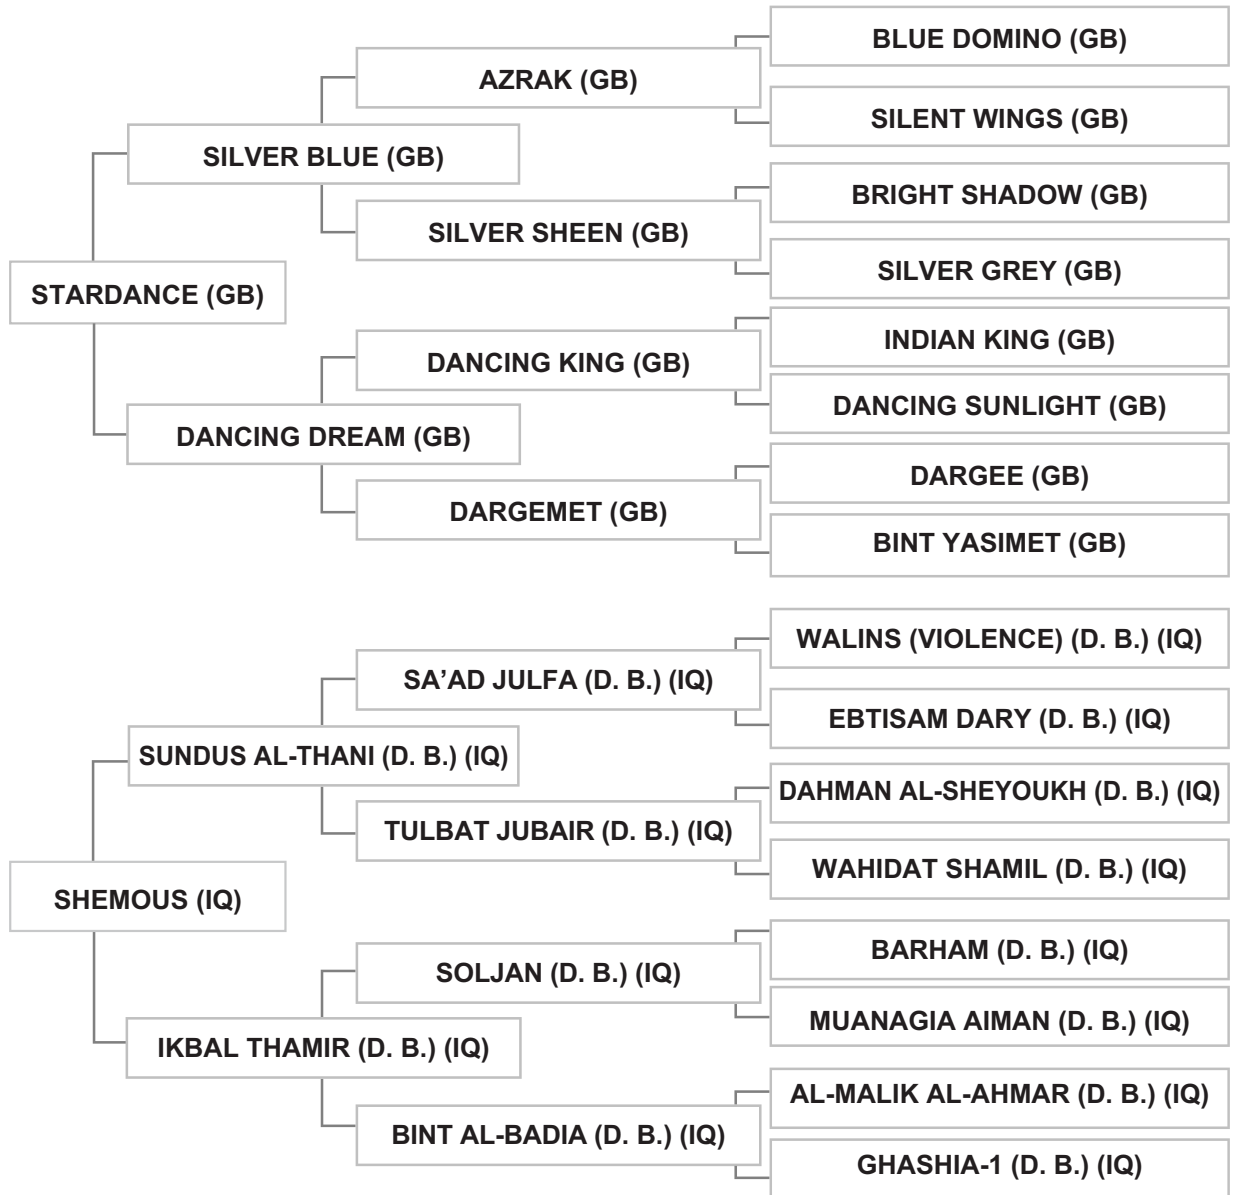

Strain: MANAGHIEH (SAMIRAT AL-AWSAT AL-OULA)

Sire: STARDANCE (GB), grey, 1979, AHSB, IRAQ Vol. I # 204

Dam: SHEMOUS (IQ), chestnut, 1974, IRAQ Vol. I # 59

Bred by: Mr. BARZAN AL TIKRITI / IRAQ

Mr. MAJDI AL ADHAM - LEBANON