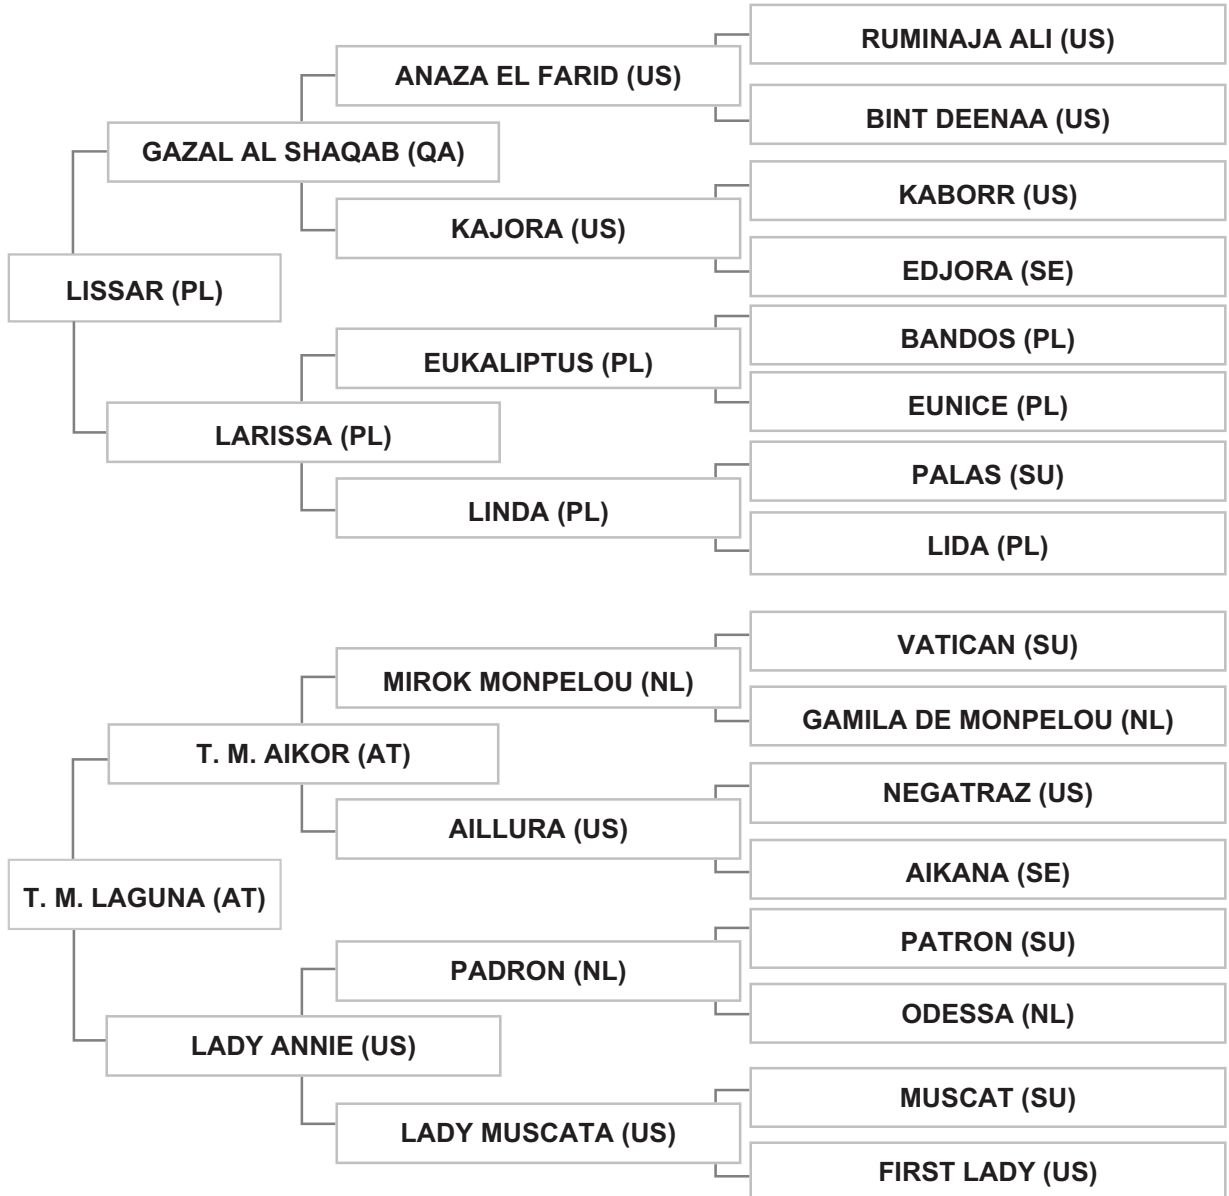

Strain: NOT RECORDED (MILORDKA)

Sire: LISSAR (PL), grey, 2004, PASB, AAS III/ 07-08 # OE-AV 3765
Dam: T. M. LAGUNA (AT), chestnut, 1998, AAS III/ 03-04 # OE-AV 2044

Bred By: Mrs. GABRIELE HAMMERER, TA MERIJ ARABIANS / AUSTRIA

Mr. YASSER DAHROUGE - LEBANON - HADATH