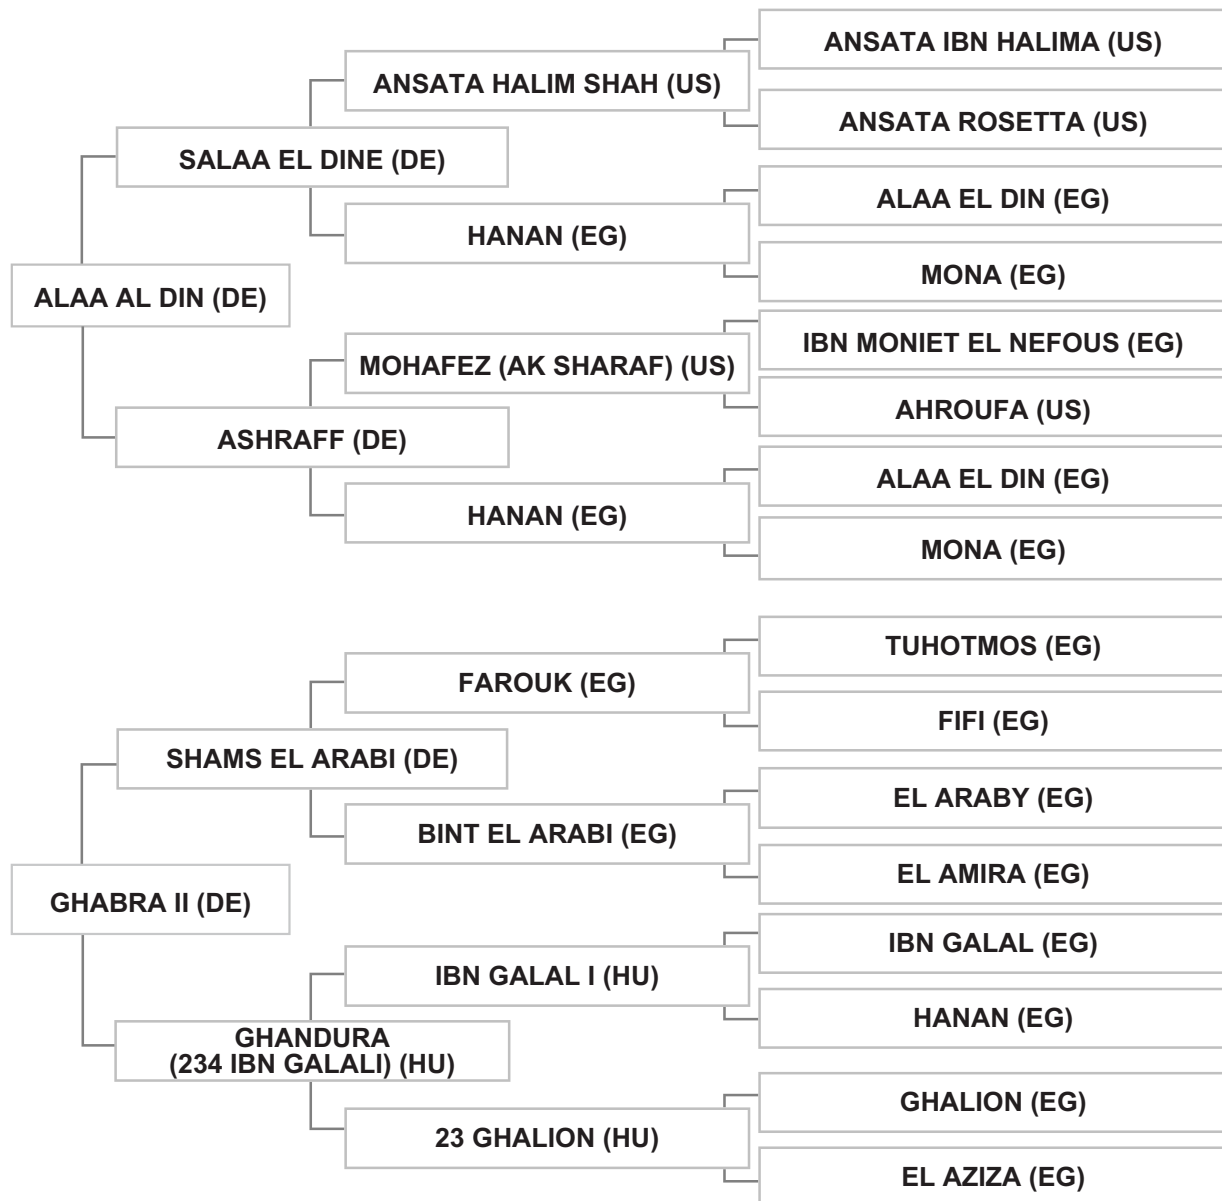

Strain: SEGLAWIEH JEDRANIEH OF IBN SUDAN (GHAZIEH)

Sire: ALAA AL DIN (DE), bay, 1990, GASB Vol. V # 08/20600/90

Dam: GHABRA II (DE), grey, 1989, GASB Vol. V # 08/21270/89

Bred By: Dr. GISELA WEGENER / GERMANY

Mr. MOHAMAD AL OU'RAIBI - LEBANON - TA'NAYEL