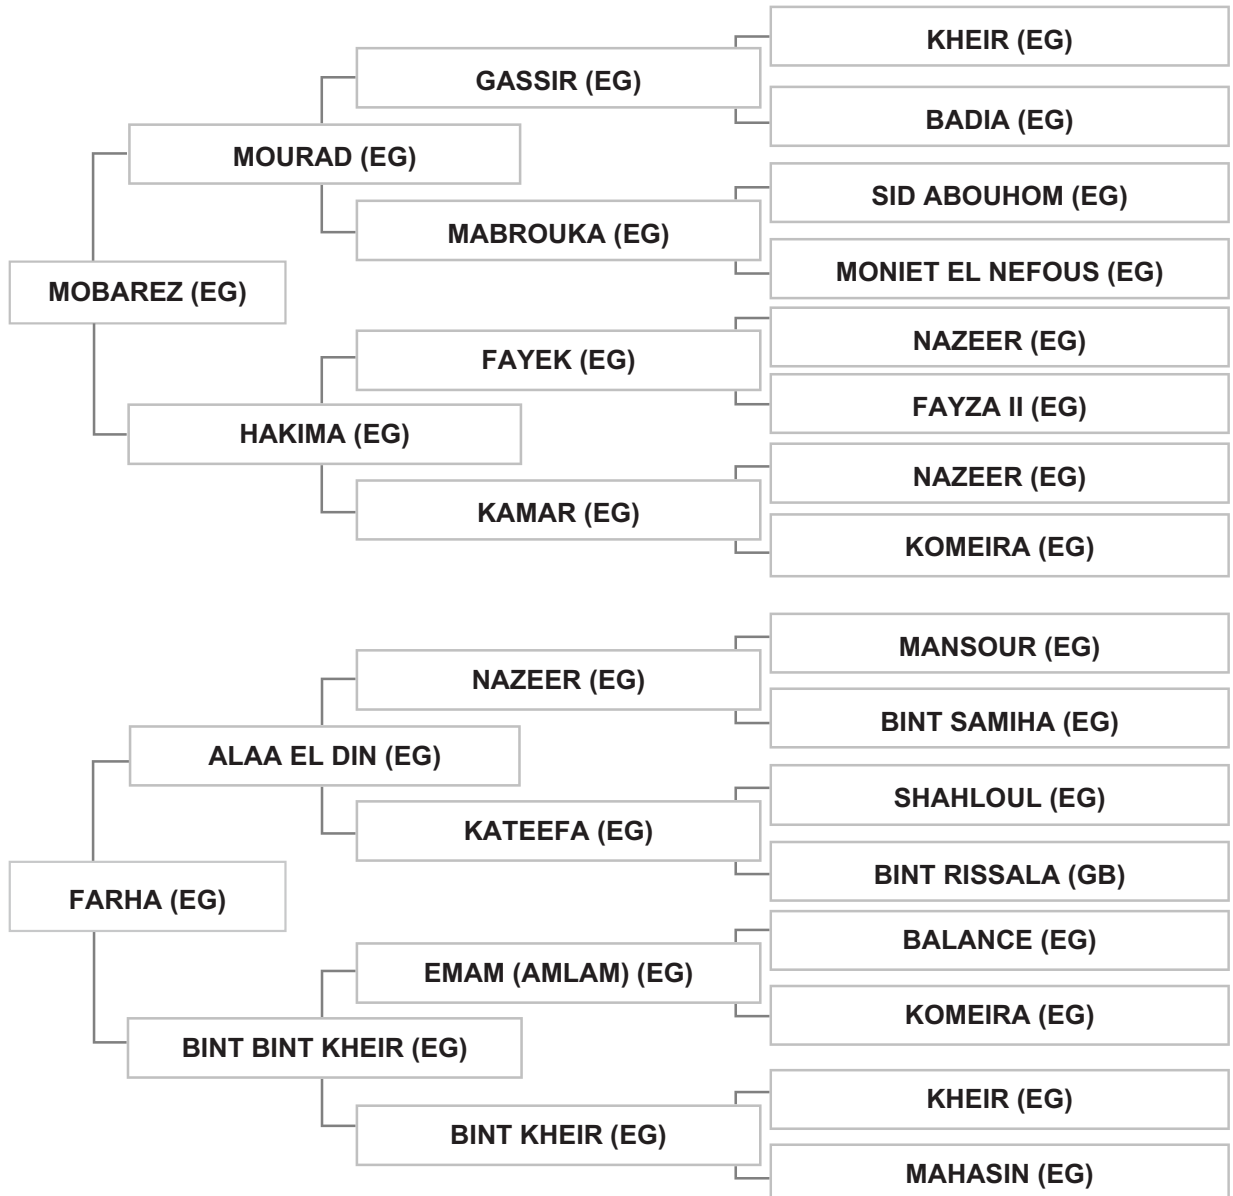

Strain: SEGLAWI JEDRAN OF IBN SUDAN (GHAZIEH)

Sire: MOBAREZ (EG), chestnut, 1980, EAO Vol. VI # EA-1122

Dam: FARHA (EG), grey, 1973, EAO Vol. IV # E3-62

Bred by: Mr. SHERIF SAMY, SAQQARA ARABIAN HORSE PARK / EGYPT

Mr. KHALED MOHAMAD EL AHMAD - GREEN HILL SCHOOL, DOHA ARAMOOON - LEBANON