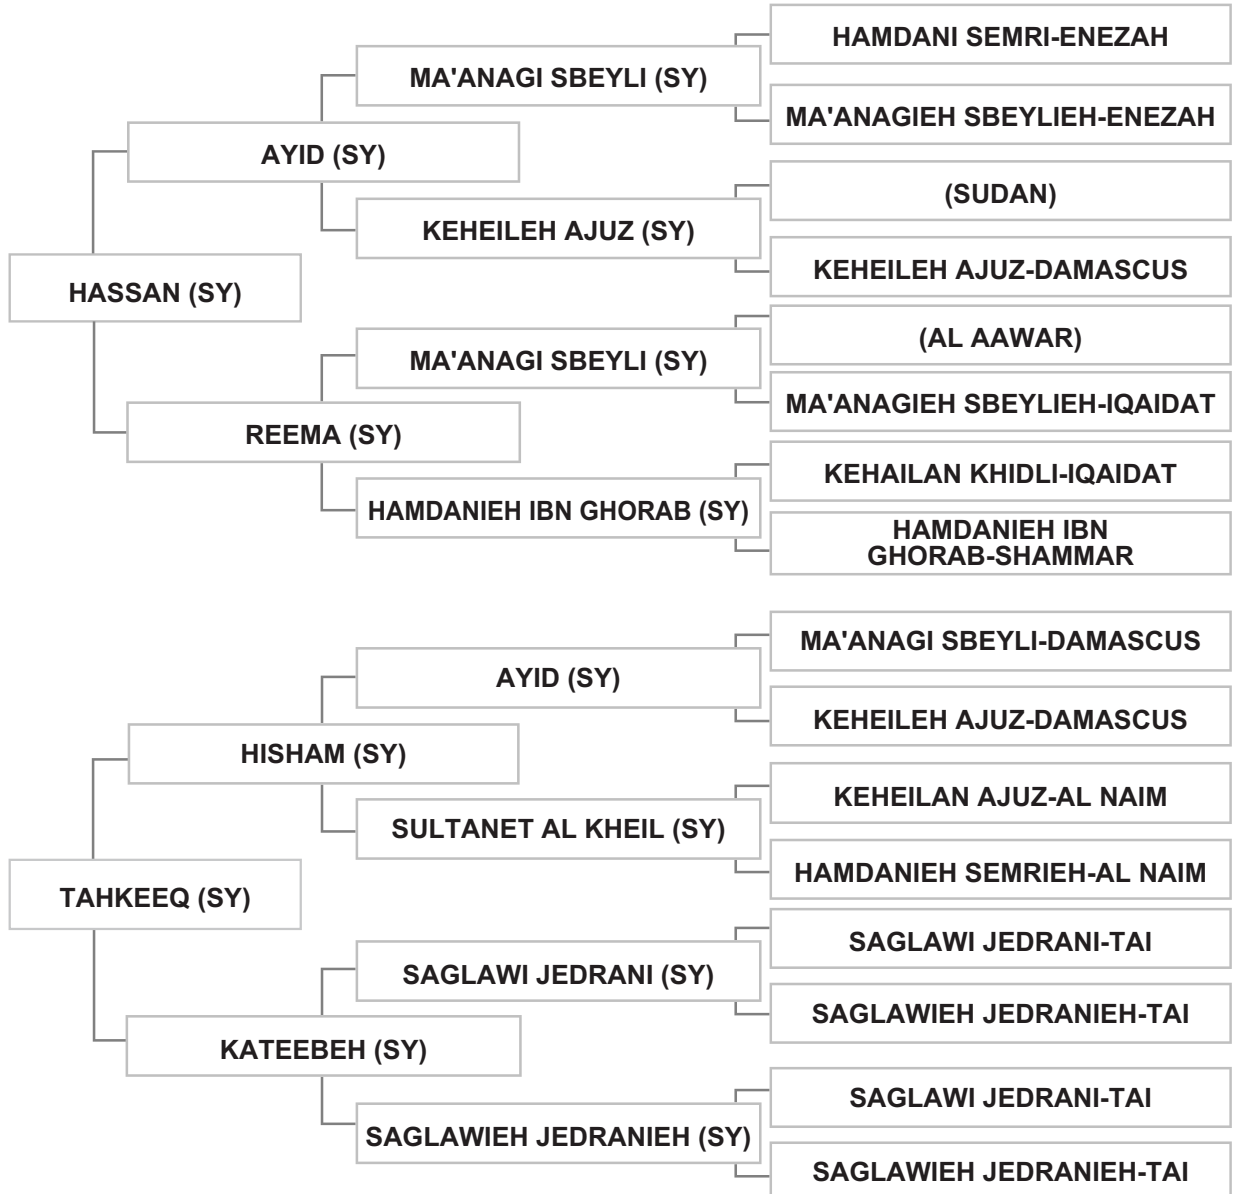

Strain: SAGLAWI JEDRANI (KATEEBEH)

Sire: HASSAN (SY), grey, 1987, SYSB Vol. I # A0008

Dam: TAHKEEQ (SY), grey, 1993, SYSB Vol. III # A0801

Bred By: Mr. MOHAMAD AL DOGHRI / SYRIA

Mr. NAJI AL SHAWI - SYRIA

Strain: KEHEILAN IBN MIZHER (MAWADI,1987)