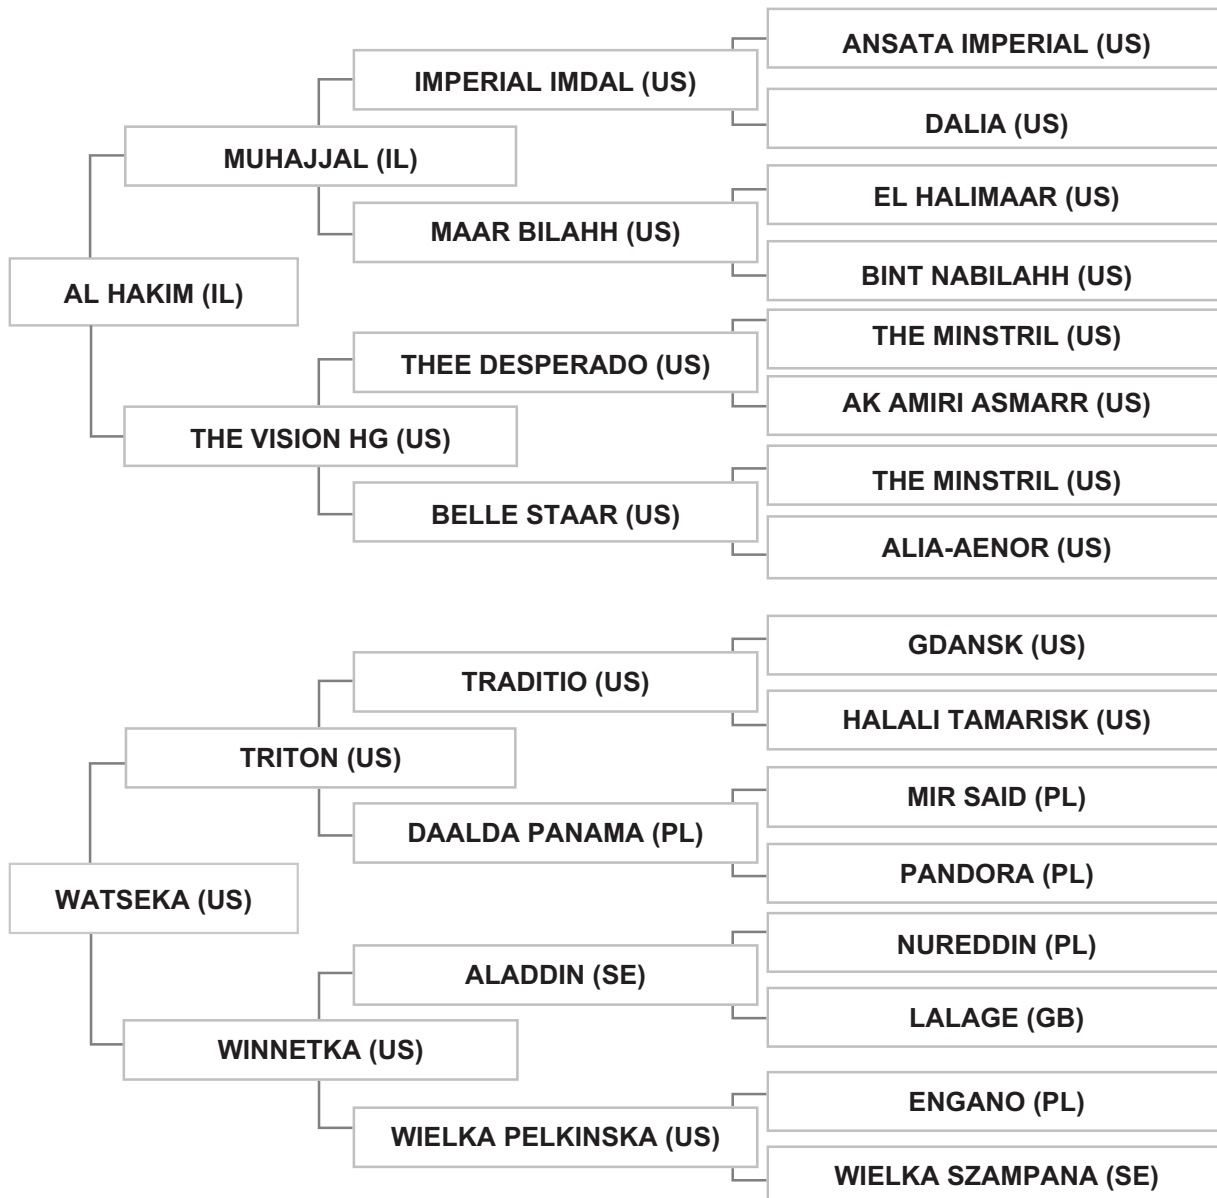

Bred By: Mr. THOMAS MAYER HOFF WASERGALL / GERMANY

Mr. YASSER DAHROUGE - LEBANON - HADATH

**ZA TRUE LOVE (HU) (imp)**

mare, chestnut, 2009  
ASBB # HUN K OX 090160000

Strain: HAMDANIEH SEMRIEH (SELMA)

Sire: SC DYONN (DE), grey, 2001, GASB # 08/20166/01 E, ASBB VII # HUN M IM010672004  
Dam: TEBA (HU), chestnut, 2001, ASBB # HUN K OX012030000