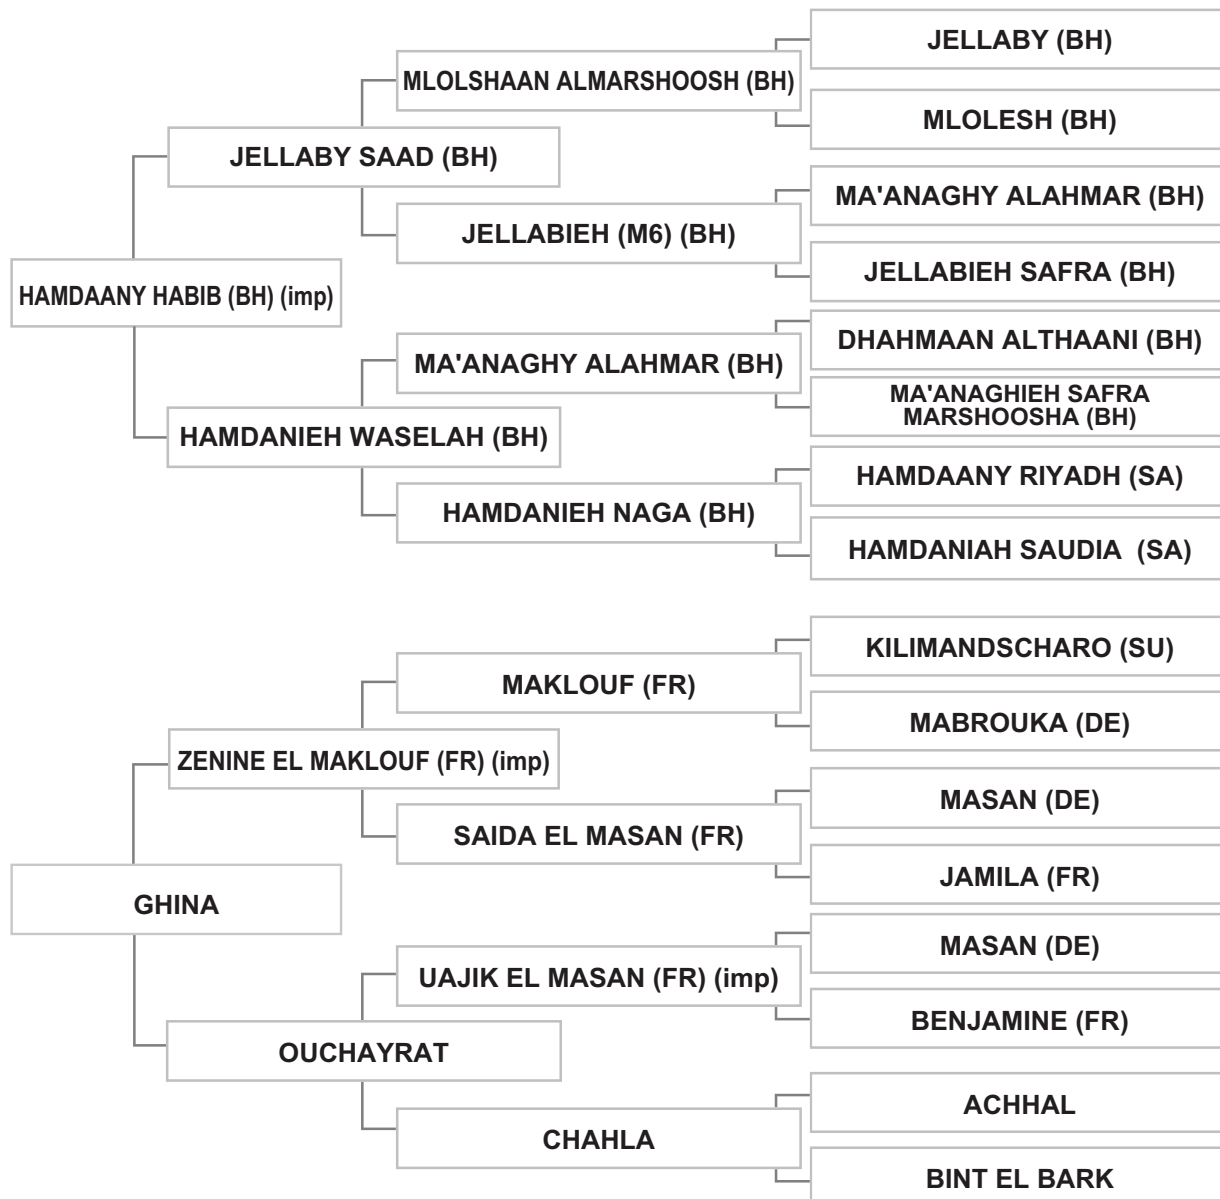

Strain: OBAYYAN (OBAYYA {AKKAR})

Sire: HAMDANY HABIB (BH) (imp), bay, 1995, BHR Vol. III # M165, LSB Vol. IV # 165

Dam: GHINA, grey, 2001, LSB Vol. IV # 168

Bred By: Mr. MOHAMAD KHODOR / LEBANON - TAL HAYAT