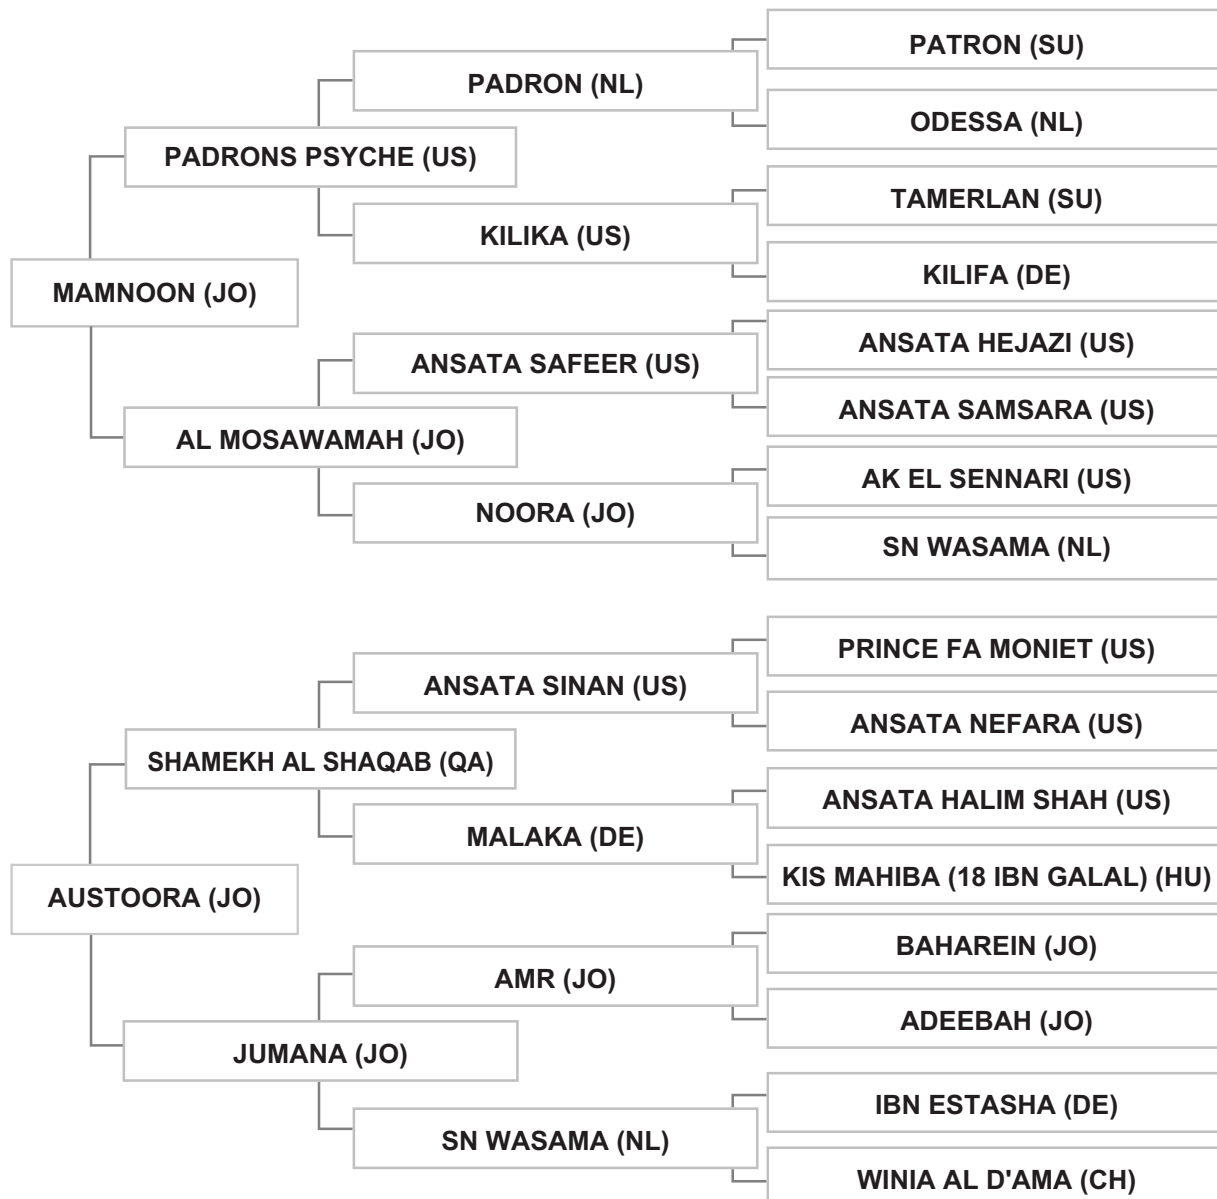

Strain: NOT RECORDED (MURANA I)

Sire: MAMNOON (JO), grey, 2007, RJSB Vol. VIII

Dam: AUSTOORA (JO), grey, 2005, RJSB Vol. VII

Bred By: THE ROYAL JAAFAR STUD / JORDAN - AMMAN

Mr. MOHAMAD ALI AMEEN - LEBANON - AL NABATIEH