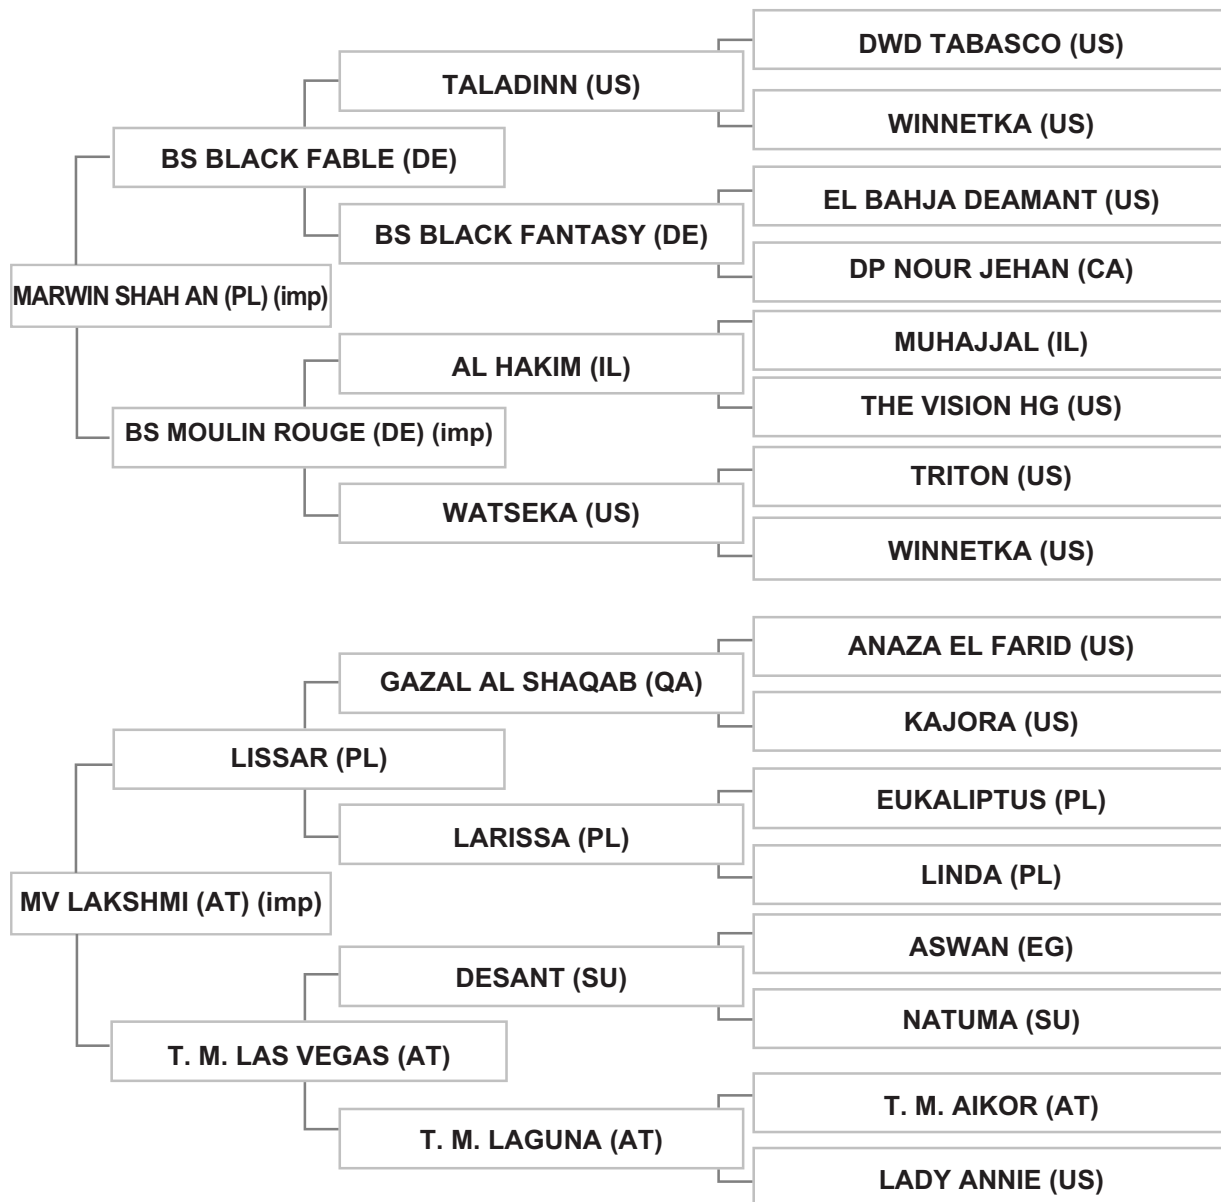

Strain: NOT RECORDED (MILORDKA,1816)

Sire: MARWIN SHAH AN (PL) (imp), black, 2010, PASB Vol. XVI-4, LSB Vol. V # 339

Dam: MV LAKSHMI (AT) (imp), chestnut, 2009, AAS Vol. IV/09-10 # OE-AV 3907, LSB Vol. VI # 410

Bred by: Mr. MAHER HAMMOUD / LEBANON - MAJDAL A'NJAR