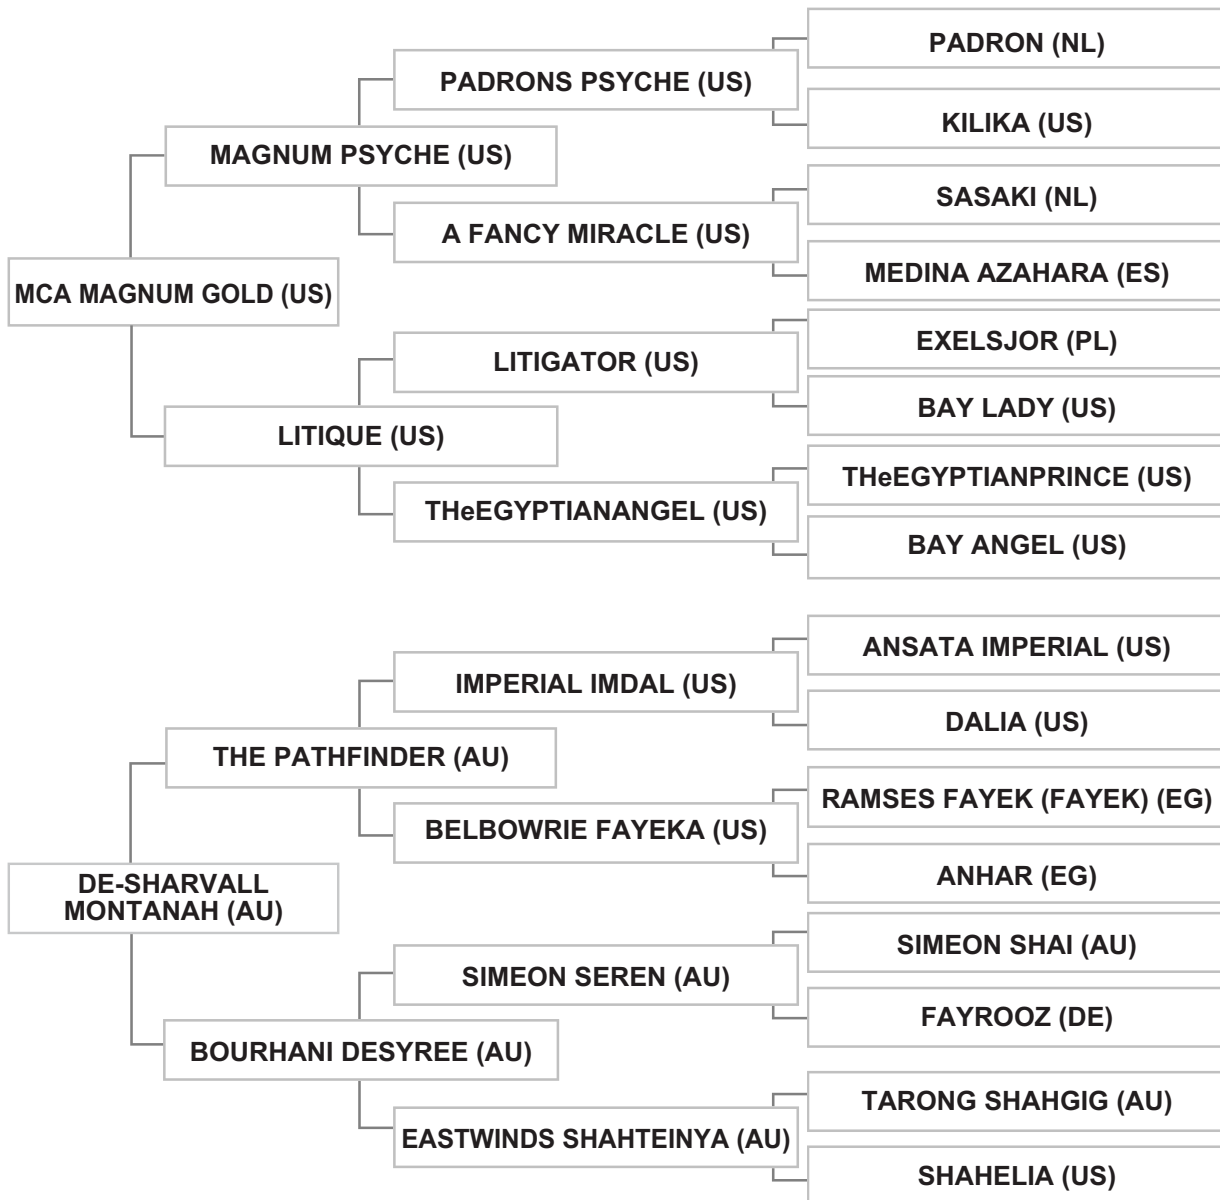

Strain: HADBAH ENZAHIEH (VENUS)

Sire: MCA MAGNUM GOLD (US), bay, 2000, AHR # 576190 , BAPS # BA-7164, GASB # DE 40808007500
Dam: DE-SHARVALL MONTANAH (AU), grey, 2003, AHSA # F 26467 , GASB Vol. X # DE 408082213403

Bred By: HANNELORE BOURDEAUX , BOURHANI ARABIANS / GERMANY

Mr. ABDUL RAHMAN SLEIMAN - LEBANON - TRIPOLI