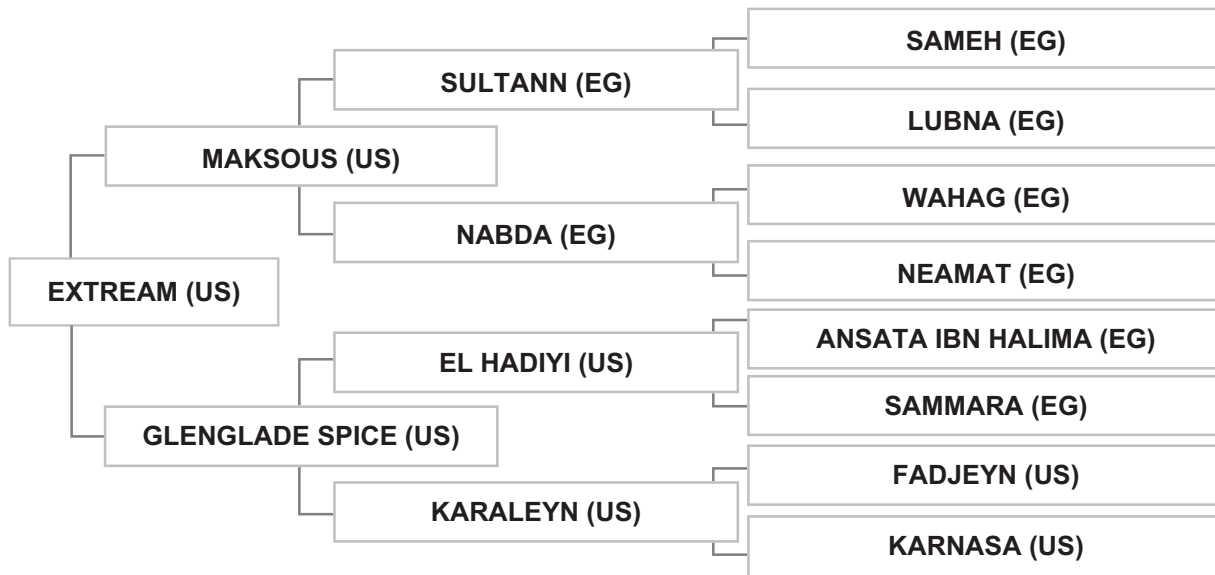

Strain: KUHAILA (EL BARSAA)

Sire: EXTREAM (US), grey, 1988, AHR # 403117, SAUDI # 847

Dam: EL BARSAA (SA), grey, 1980, SAUDI # 521

Bred By: HRH CROWN PRINCE ABDULLAH BIN ABDUL AZIZ AL SAUD - RIYADH / SAUDI ARABIA

MR. & MRS. GARBIS SHEKERDJEAN - LEBANON - BEIRUT