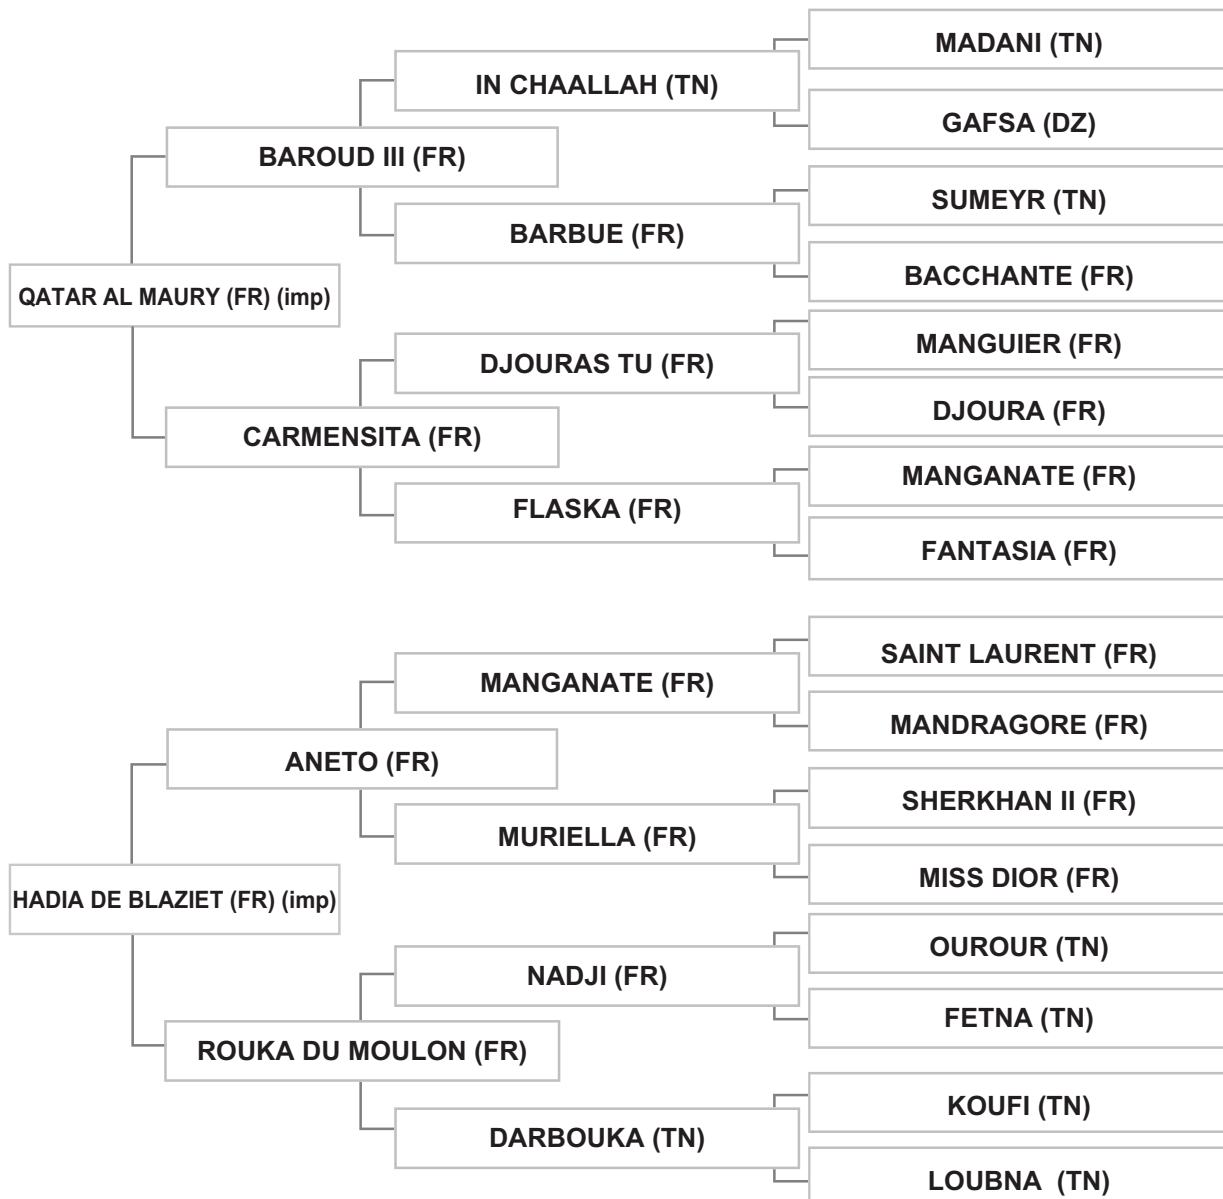

Strain: NOT RECORDED (FAMILY OF YAMOUNA, 1869)

Sire: QATAR AL MAURY (FR) (imp), bay, 1990, SBFAR Vol. VI, UAE Vol. II # 423, LSB Vol. III # 131

Dam: HADIA DE BLAZIET (FR) (imp), chestnut, 1995, SBFAR Vol. III, UAE Vol. VII # 2633, LSB Vol. IV # 156

Bred By: Dr. ZUHAIR AL KHATIB / LEBANON - AL DEBBIEH