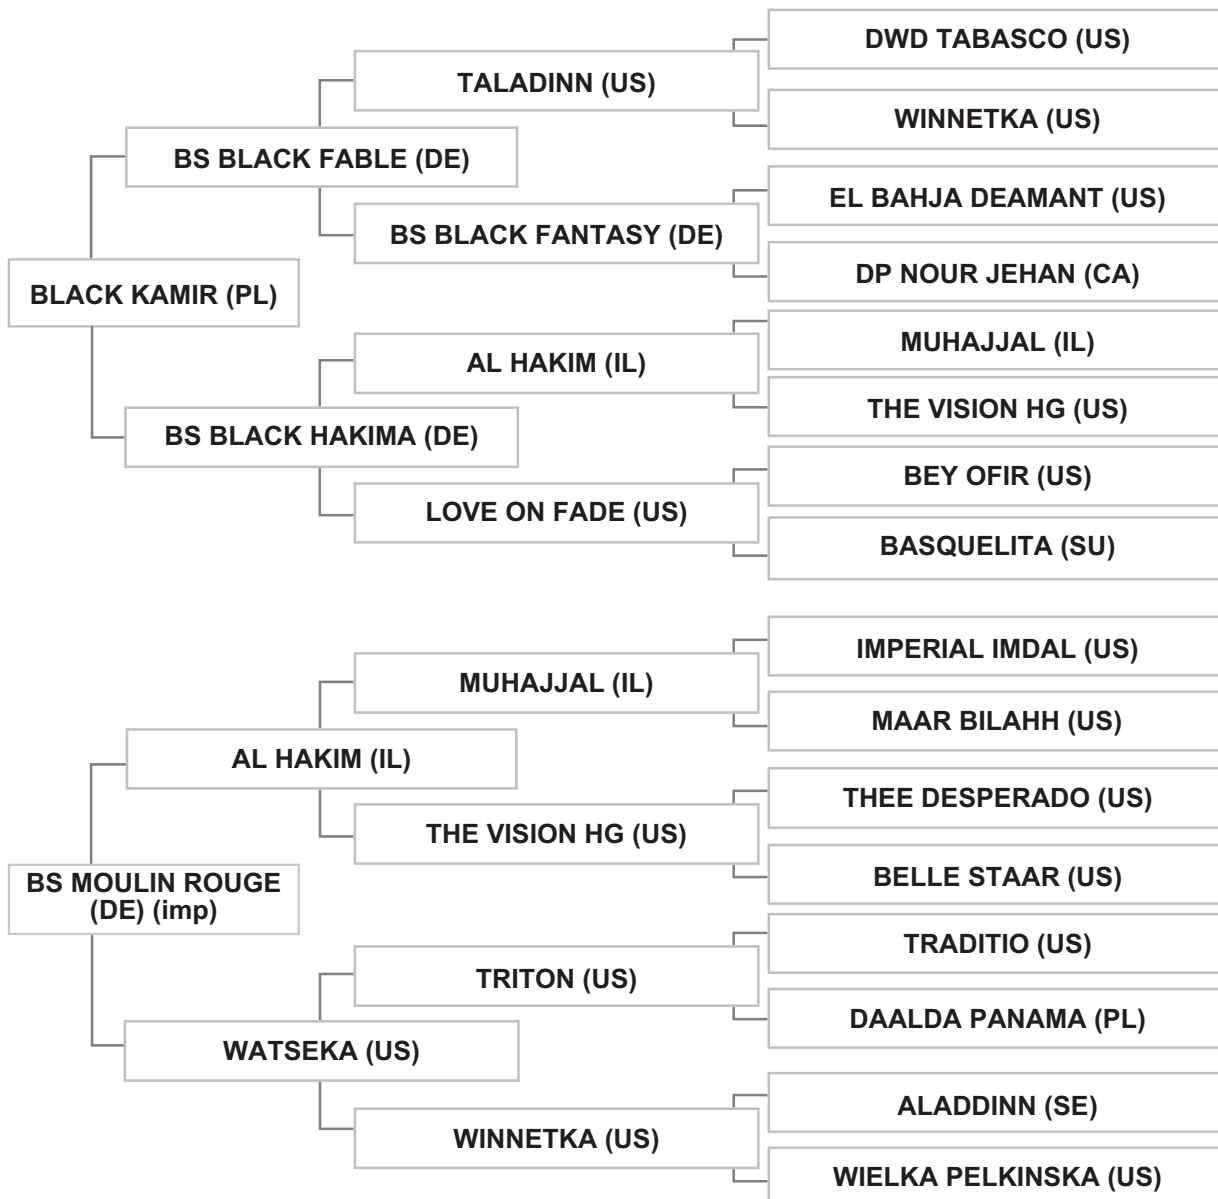

Strain: KEHAILAN DAJANI (MLECHA)

Sire: BLACK KAMIR (PL), black, 2008, PASB

Dam: BS MOULIN ROUGE (DE) (imp), black, 2005, GASB , PASB Vol. XV-5, LSB Vol. V # 327

Bred By: Mr. ADNAN MAZLOUM / LEBANON - SA'ADNAYEL