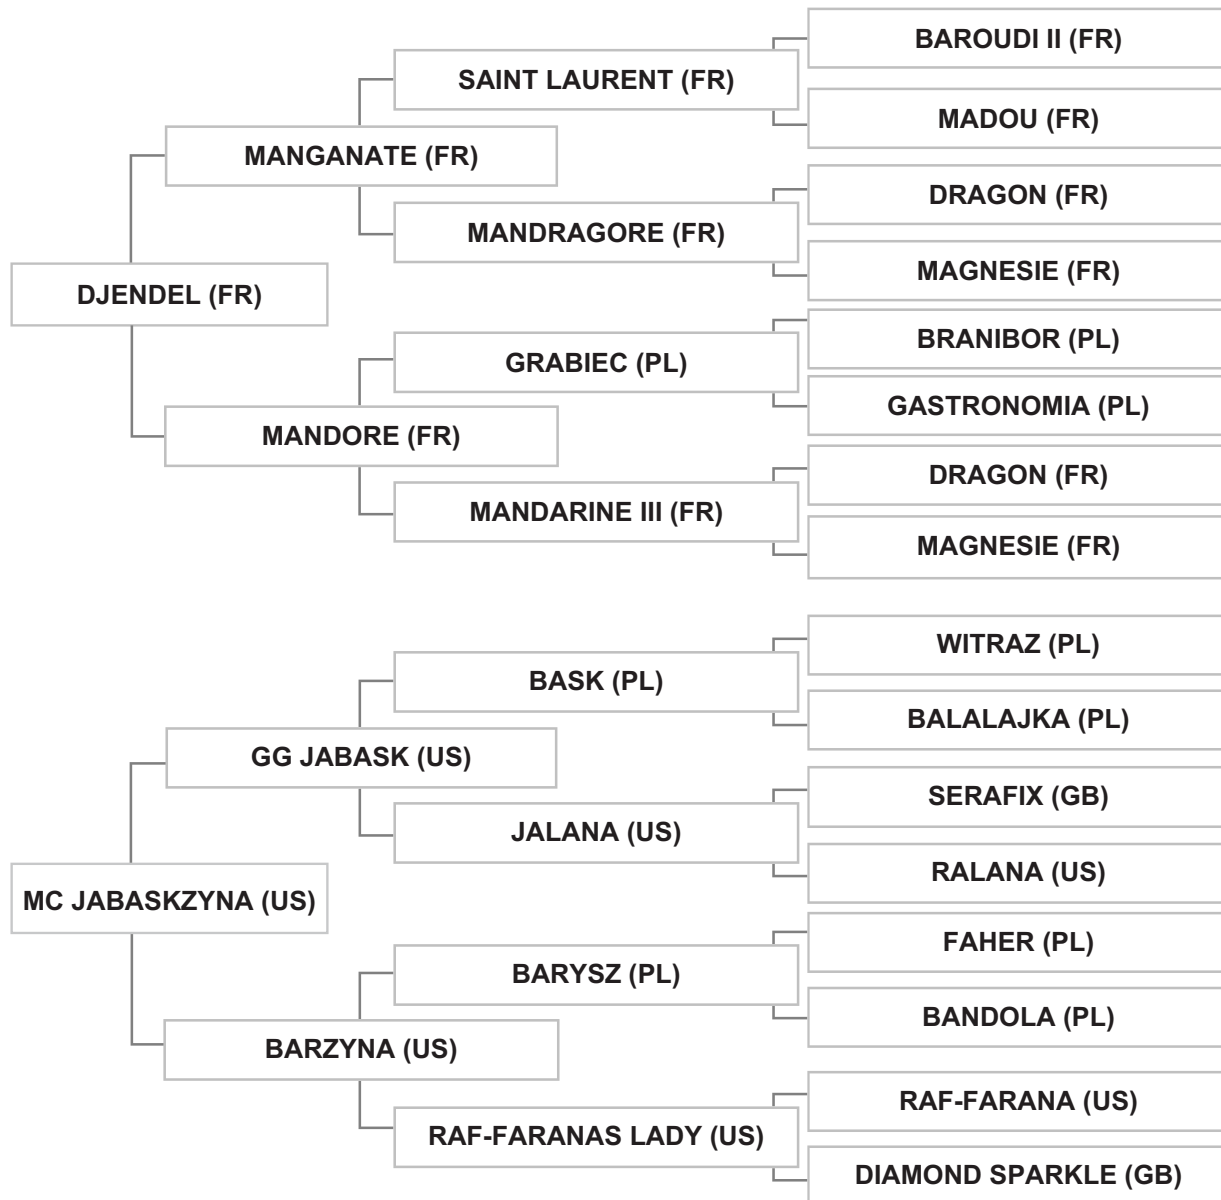

Strain: KEHAILAN DAJANI (DAJANIA)

Sire: DJENDEL (FR), bay, 1986, SBFAR Vol. V, AHSB, QASB Vol. III # 0853

Dam: MC JABASKZYNA (US), bay, 1984 , AHRA # 0323688, QASB Vol. II # 285

Bred By: H. E. SHEIKH MOHAMAD BIN KHALIFA AL THANI / QATAR