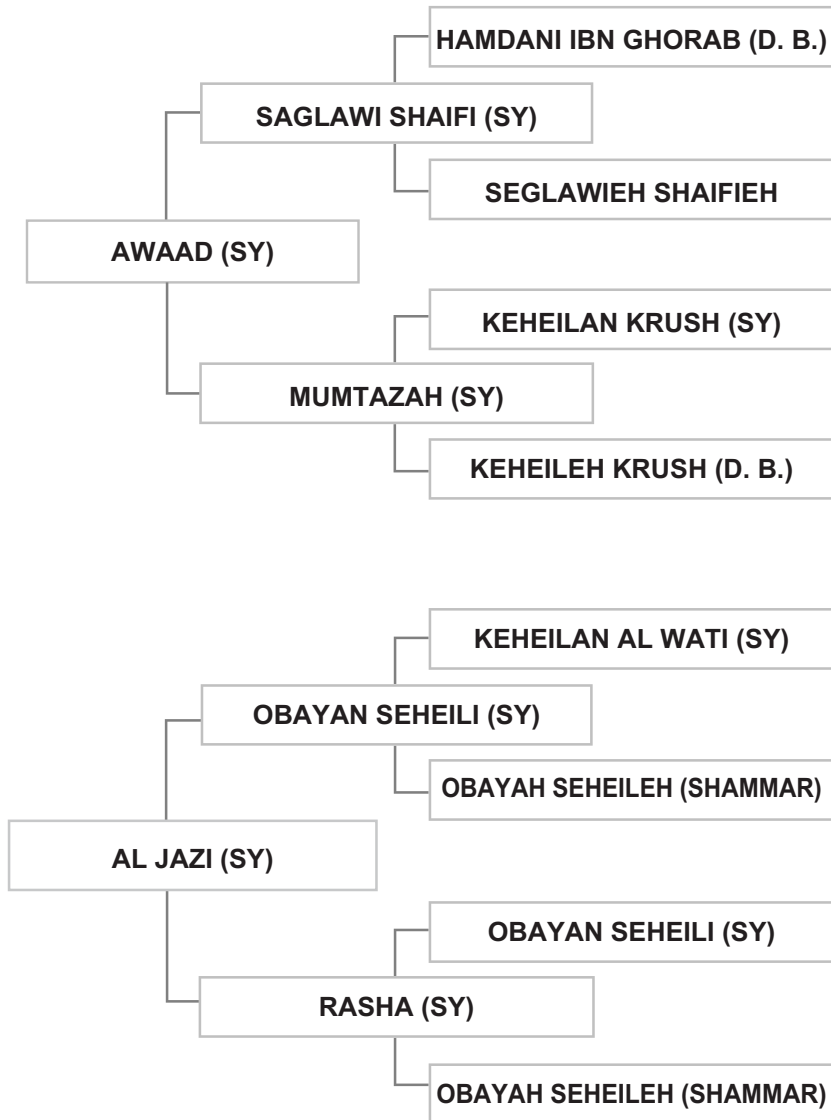

Strain: OBAYYAN SEHEILI

Sire: AWAAD (SY), grey, 1980, SYSB Vol. I # 0431
Dam: AL JAZI (SY), grey, 1981, SYSB Vol. I # A 0239

Bred by: MILITARY HOUSING / SYRIA

Mr. YOUSSEF HARMOUCHE - LEBANON