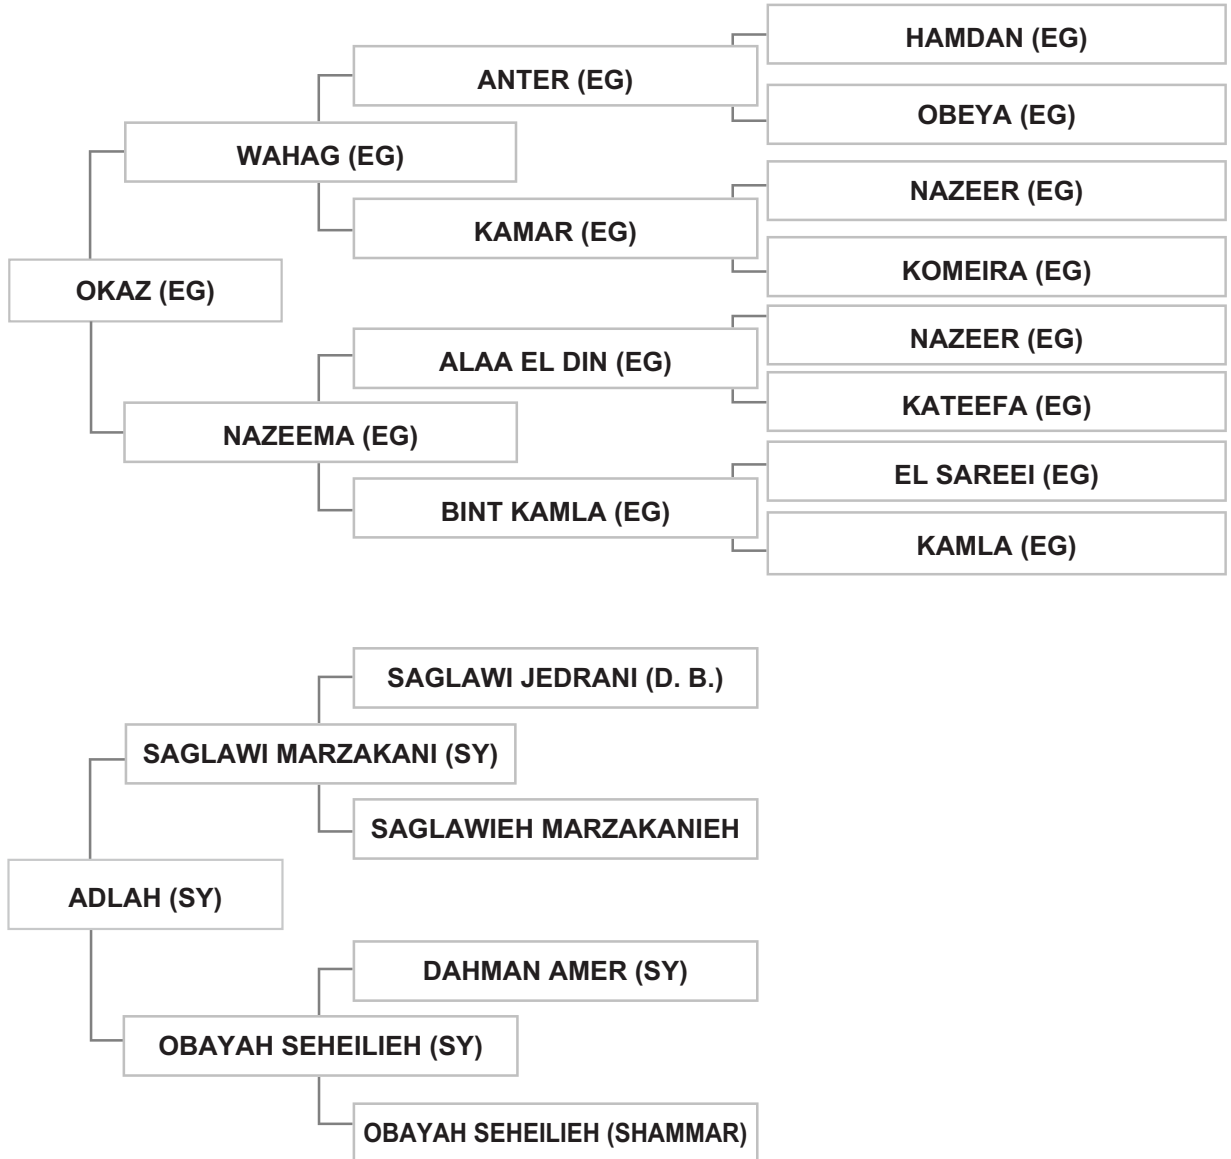

Strain: OBAYAN SEHEILI (ADLAH)

Sire: OKAZ (EG), grey, 1981, EAO Vol. VI # EA-1186, QASB Vol. I # 45, SYSB Vol. I

Dam: ADLAH (SY), grey, 1976, SYSB Vol. I

Bred by: Mr. YOUSSEF AL ROMAIHI / SYRIA

Mr. KHALED MOHAMAD EL AHMAD - GREEN HILL SCHOOL, DOHA ARAMOOON - LEBANON