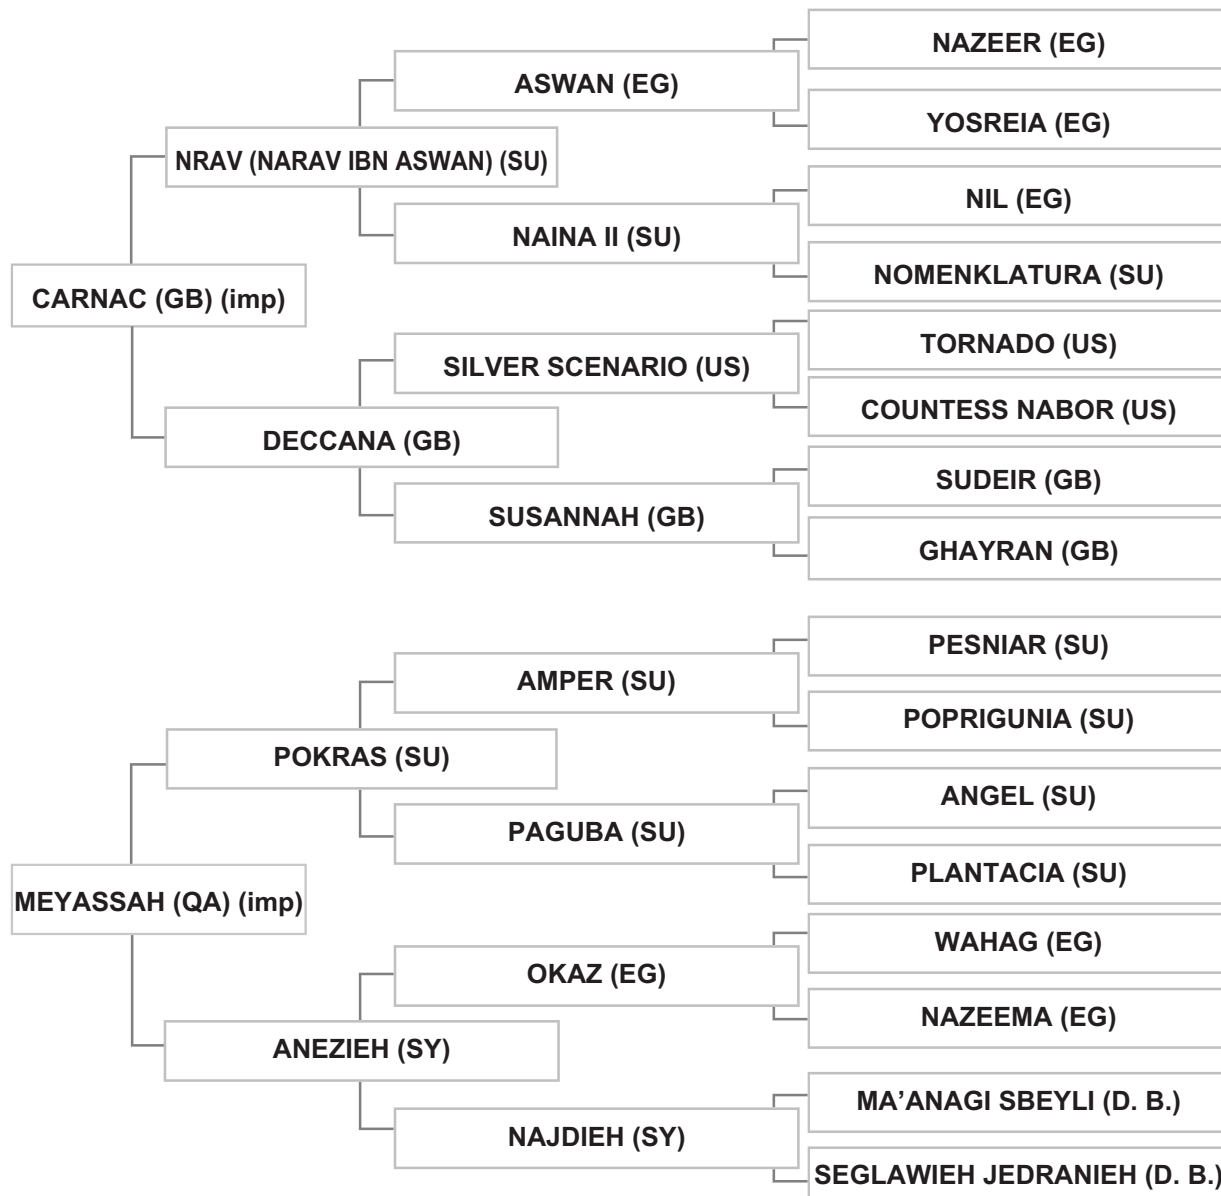

Strain: SIKLAWI JIDRAN

Sire: CARNAC (GB) (imp), grey, 1987, AHSB Vol. XVI, QASB Vol. I # 64, LSB Vol. II # 058

Dam: MEYASSAH (QA) (imp), grey, 1994, QASB Vol. III # 493, LSB Vol. II # 075

Bred by: Mr. ROGER KARAM / LEBANON - MAJDAL ANJAR