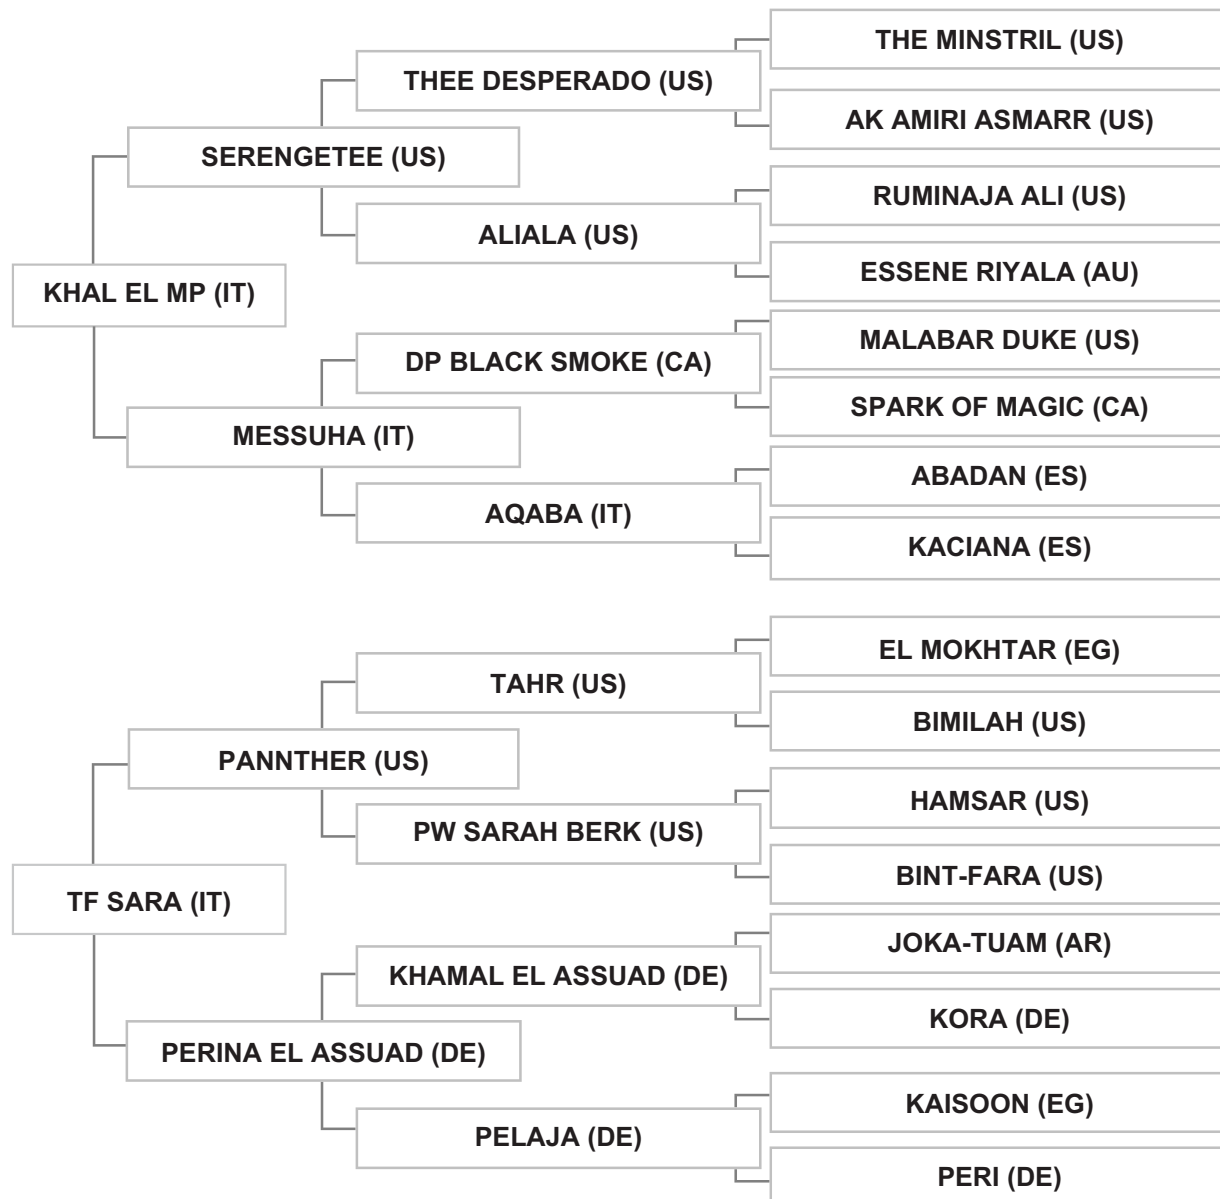

Strain: KEHAILET UM ARGUB (216 SEMRIE, 1896)

Sire: KHAL EL MP (IT), bay, 2005, ITSB Vol. IX # 11290

Dam: TF SARA (IT), black, 2005, ITSB Vol. IX # 10978, IRAN

Bred by: AZ. AGR. FRANCESCO TRIPODI / ITALY

Mr. FIRAS CHIMALI - LEBANON - BA'ALBACK