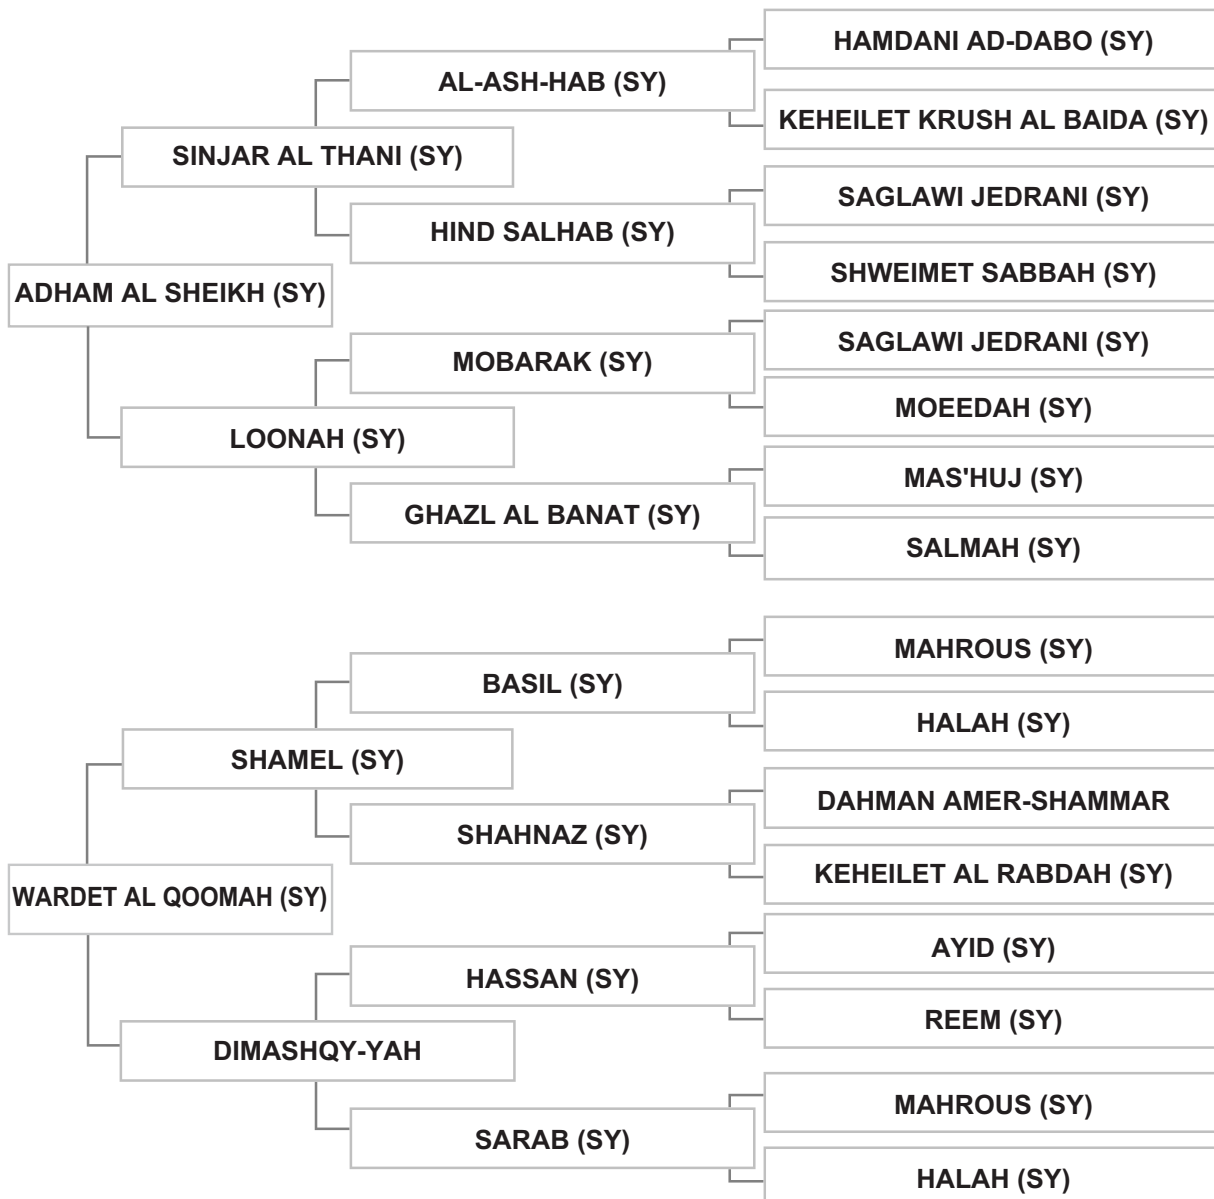

Strain: KEHAILAN MEMRAHI (HALAH, 1983)

Sire: ADHAM AL SHEIKH (SY), black, 2007, SYSB Vol. XIII # A04910

Dam: WARDET AL QOOMAH (SY), black, 2000, SYSB Vol. VI # A01960

Bred by: Mrs. GHOFRAN AMANAH / SYRIA

Mr. MOHAMAD SAEED AL ZAYM - LEBANON