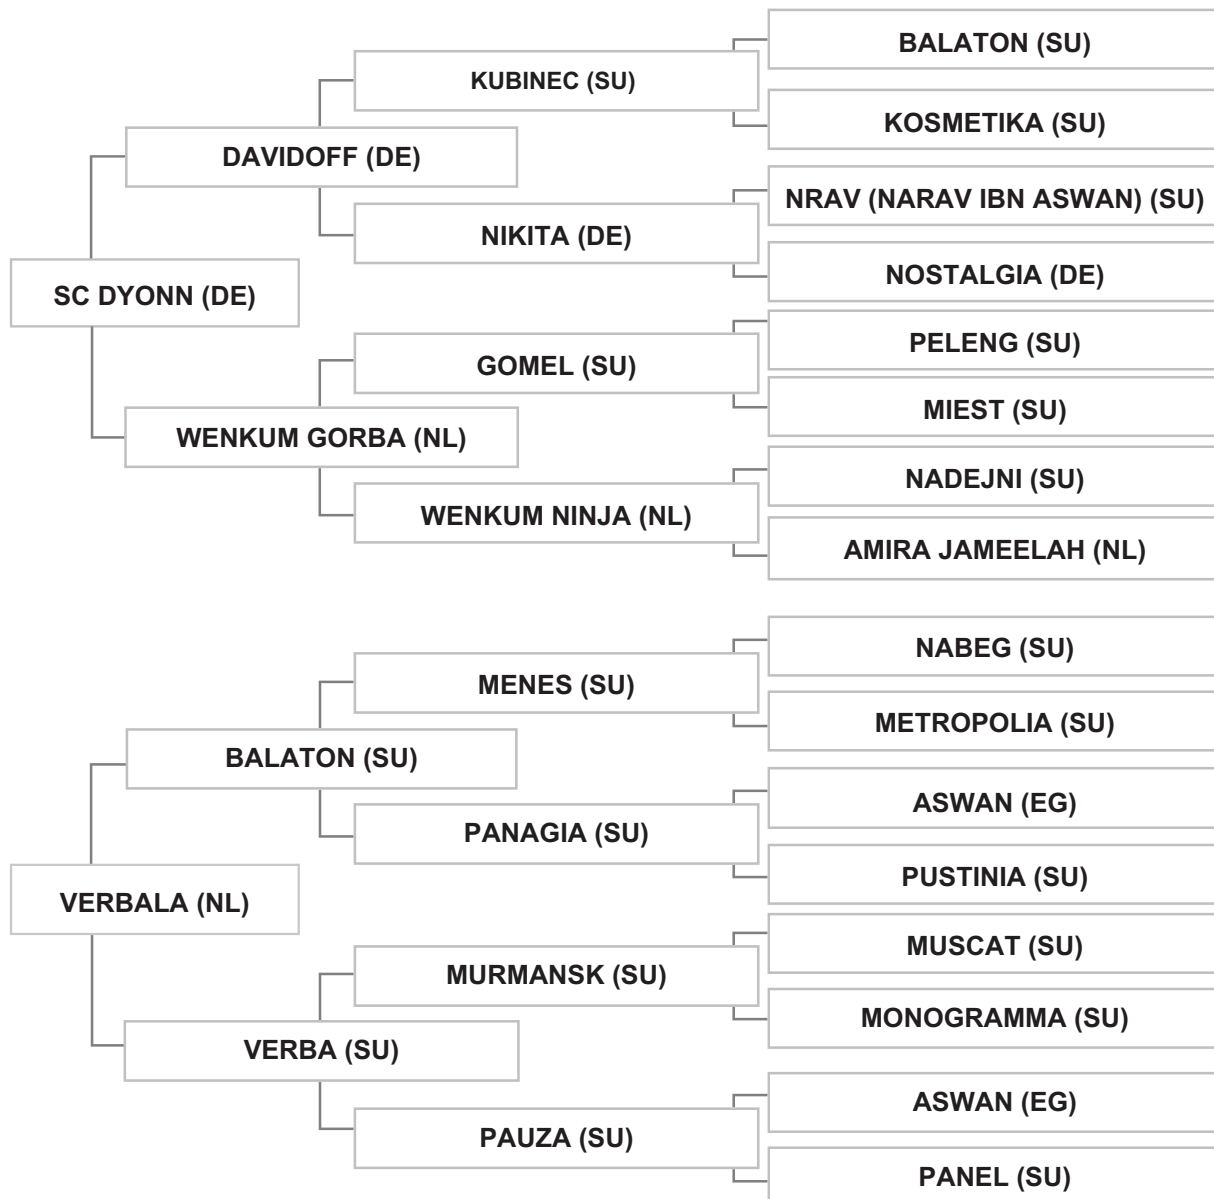

Strain: HAMDANI SEMRI (SELMA)

Sire: SC DYONN (DE), grey, 2001, GASB # 08/20166/01 E, ASBB VII # HUN M IM010672004

Dam: VERBALA (NL), chestnut, 1996, AVS # A.9319, ASBB VII # HUN K IM962152010

Bred By: Mrs. CHRISTINE WOLF / HUNGARY

Mr. YASSER DAHROUGE- LEBANON - HADATH