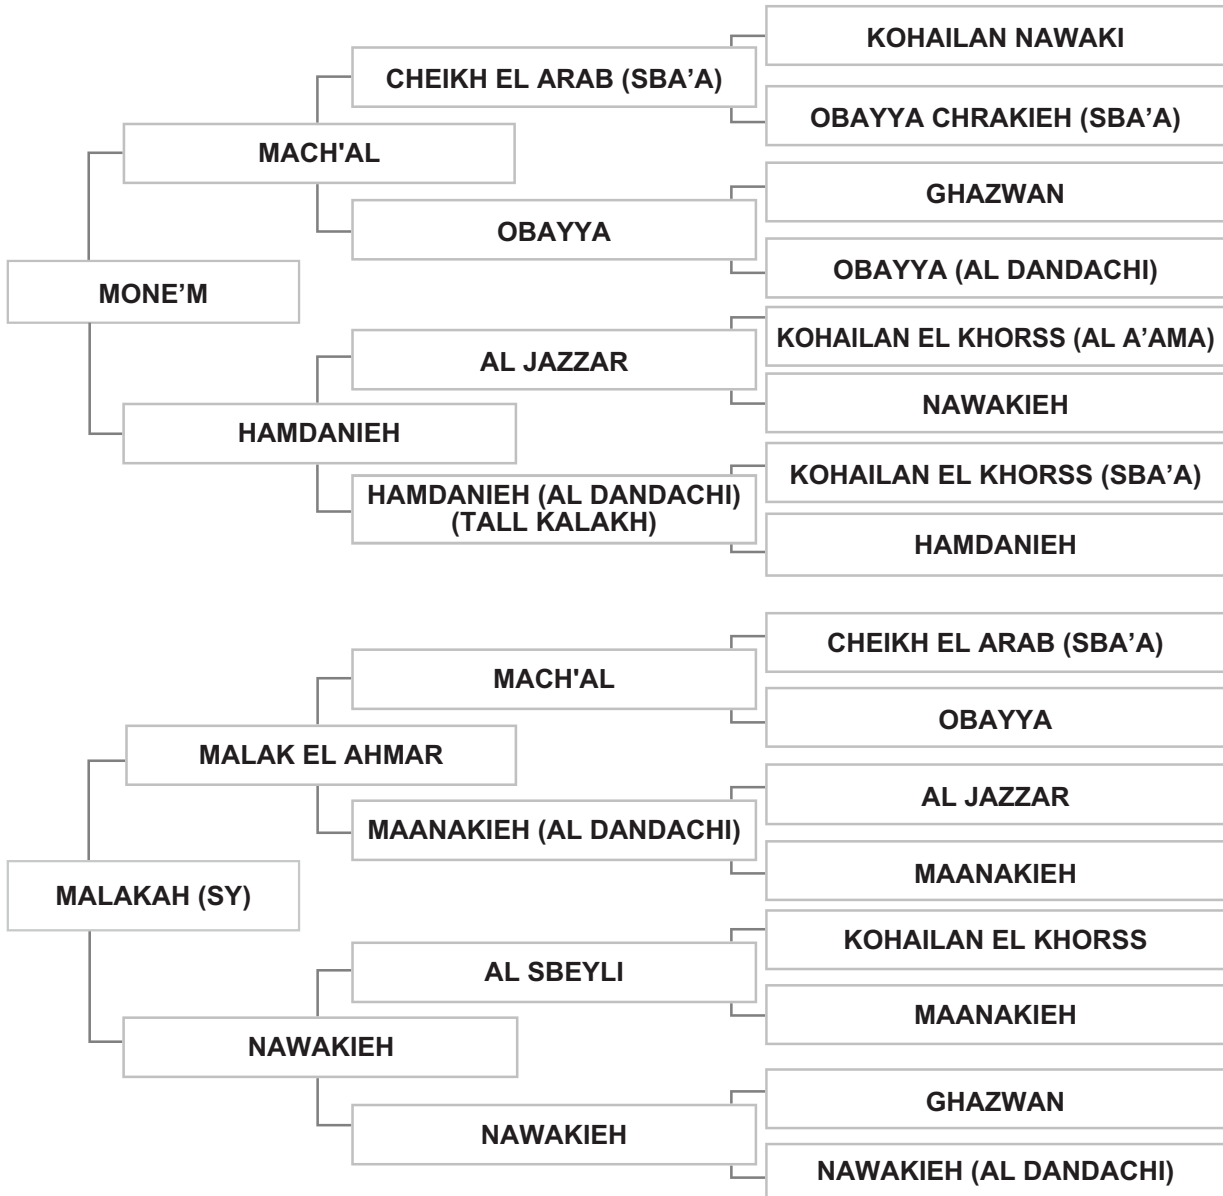

Strain: NAWAKI

Sire: MONE'M
Dam: MALAKEH

Bred by: Mr. AHMAD AL GHALIOUN / SYRIA

DE FREIGE STUD - LEBANON - HOCHSNEID