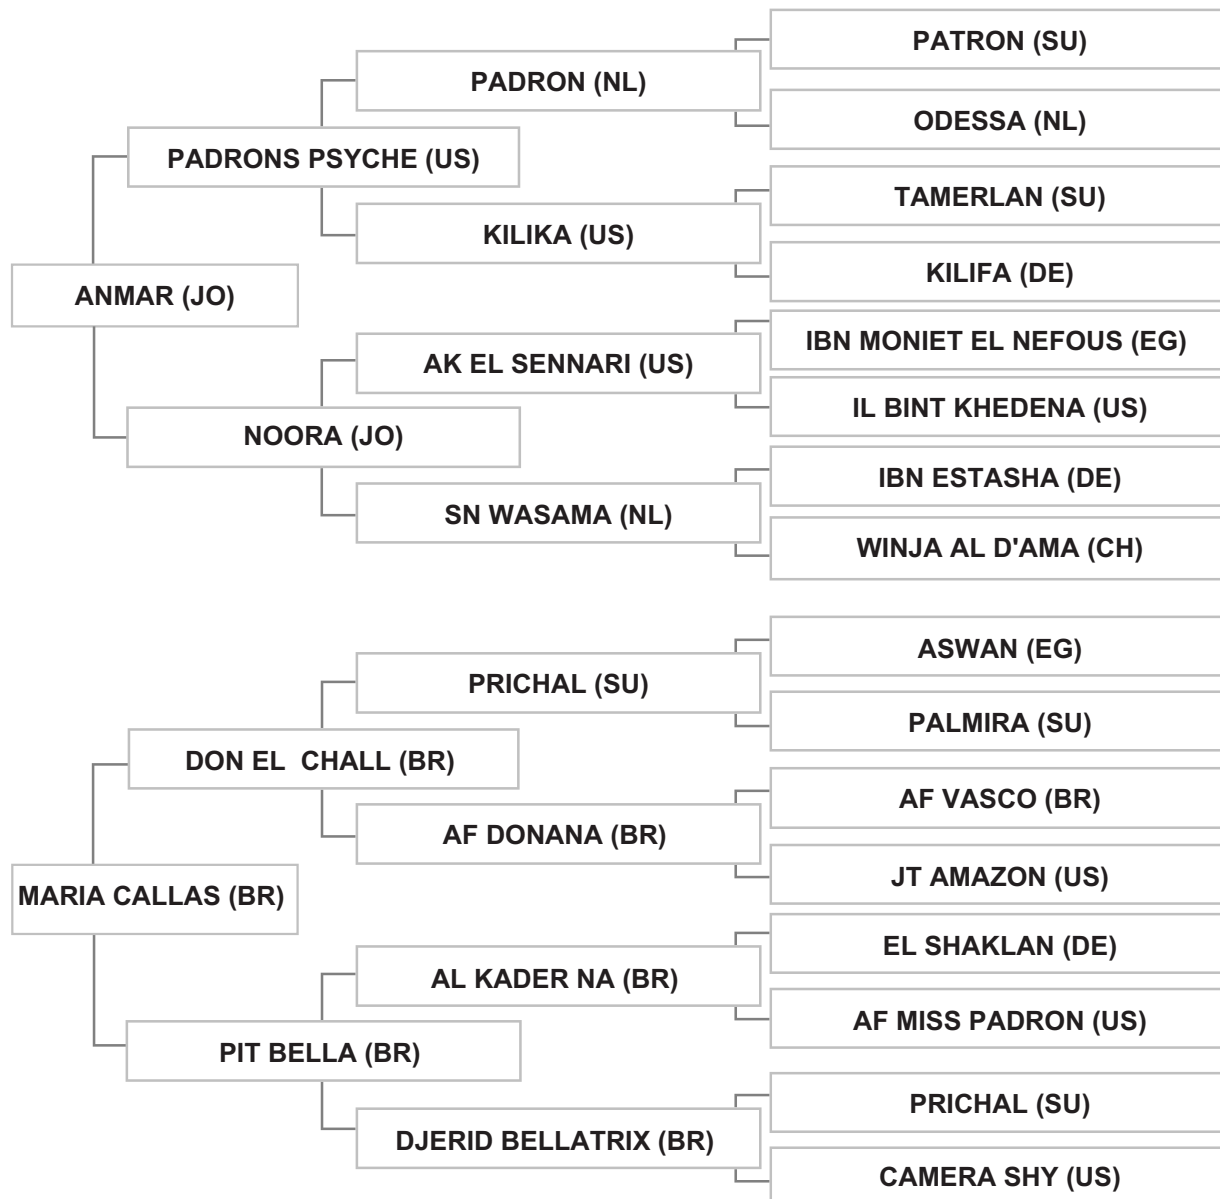

Strain: KEHAILET AJUZ (GAZELLA,CA.1840)

Sire: ANMAR (JO), bay, 2005, RJSB Vol. VII

Dam: MARIA CALLAS (BR), grey, 2004, BRSB # 70753, RJSB Vol. VII

Bred by: THE ROYAL JAAFAR STUD / JORDAN

Mr. AHMAD MOHAMAD GHADDAR - LEBANON - SAIDA