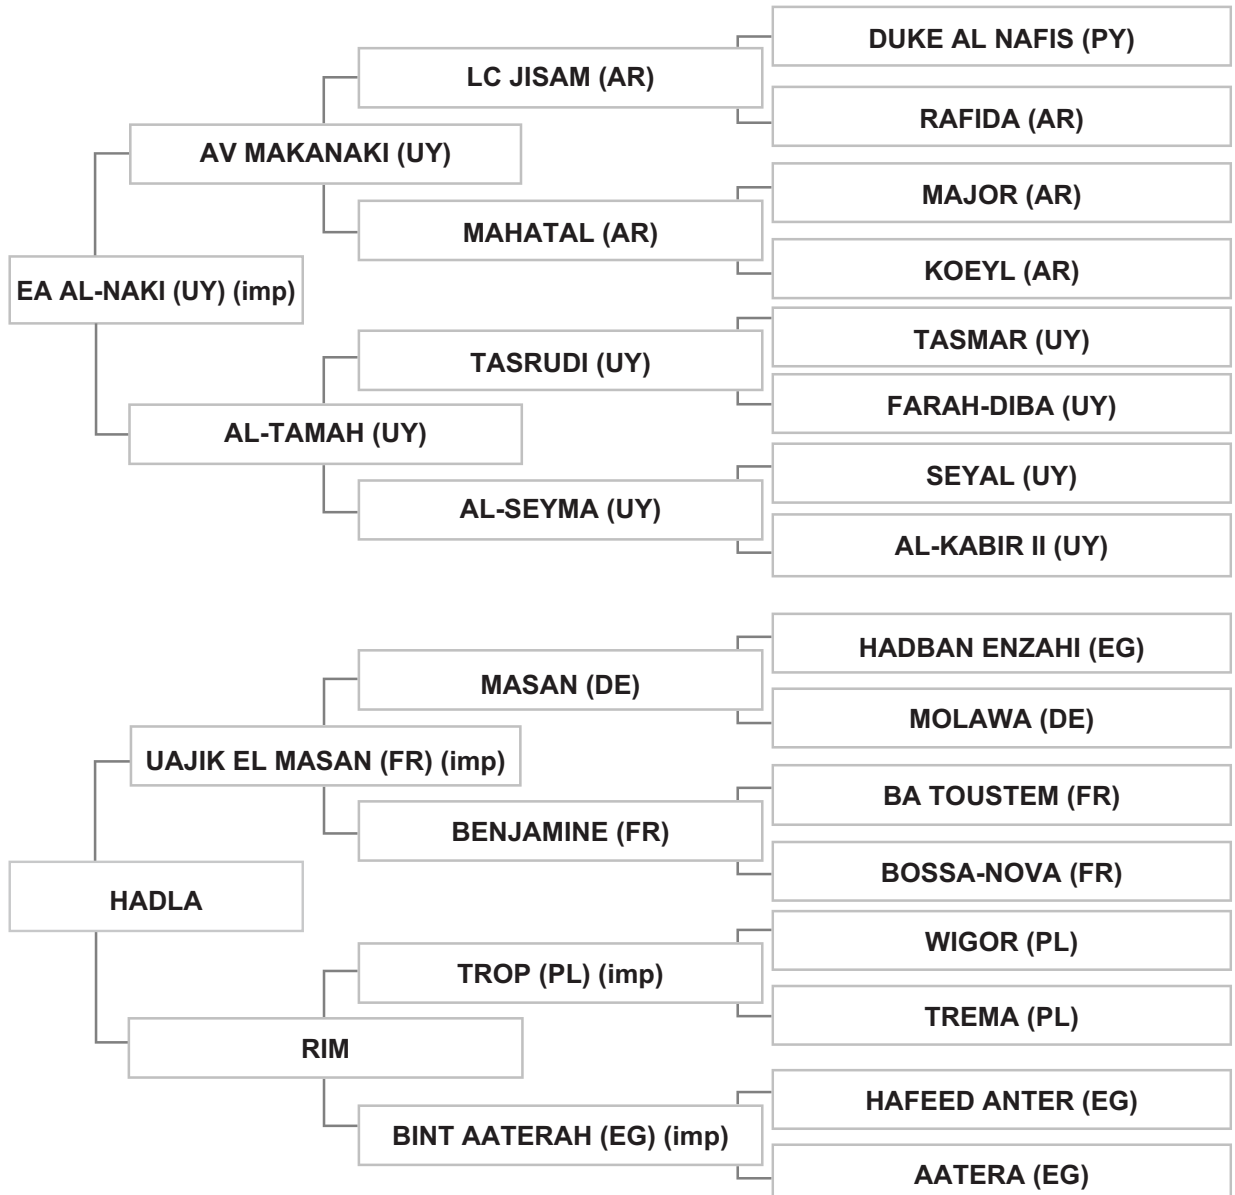

Strain: HADBAN ENZAHI (VENUS)

Sire: EA AL-NAKI (UY) (imp), chestnut, 1995, UASB # 4101, UAE Vol. VII # 2609, LSB Vol. V # 210

Dam: HADLA, grey, 2001, LSB Vol. IV # 148

Bred By: Mr. ALI HLAYHEL / LEBANON - BA'ALBACK