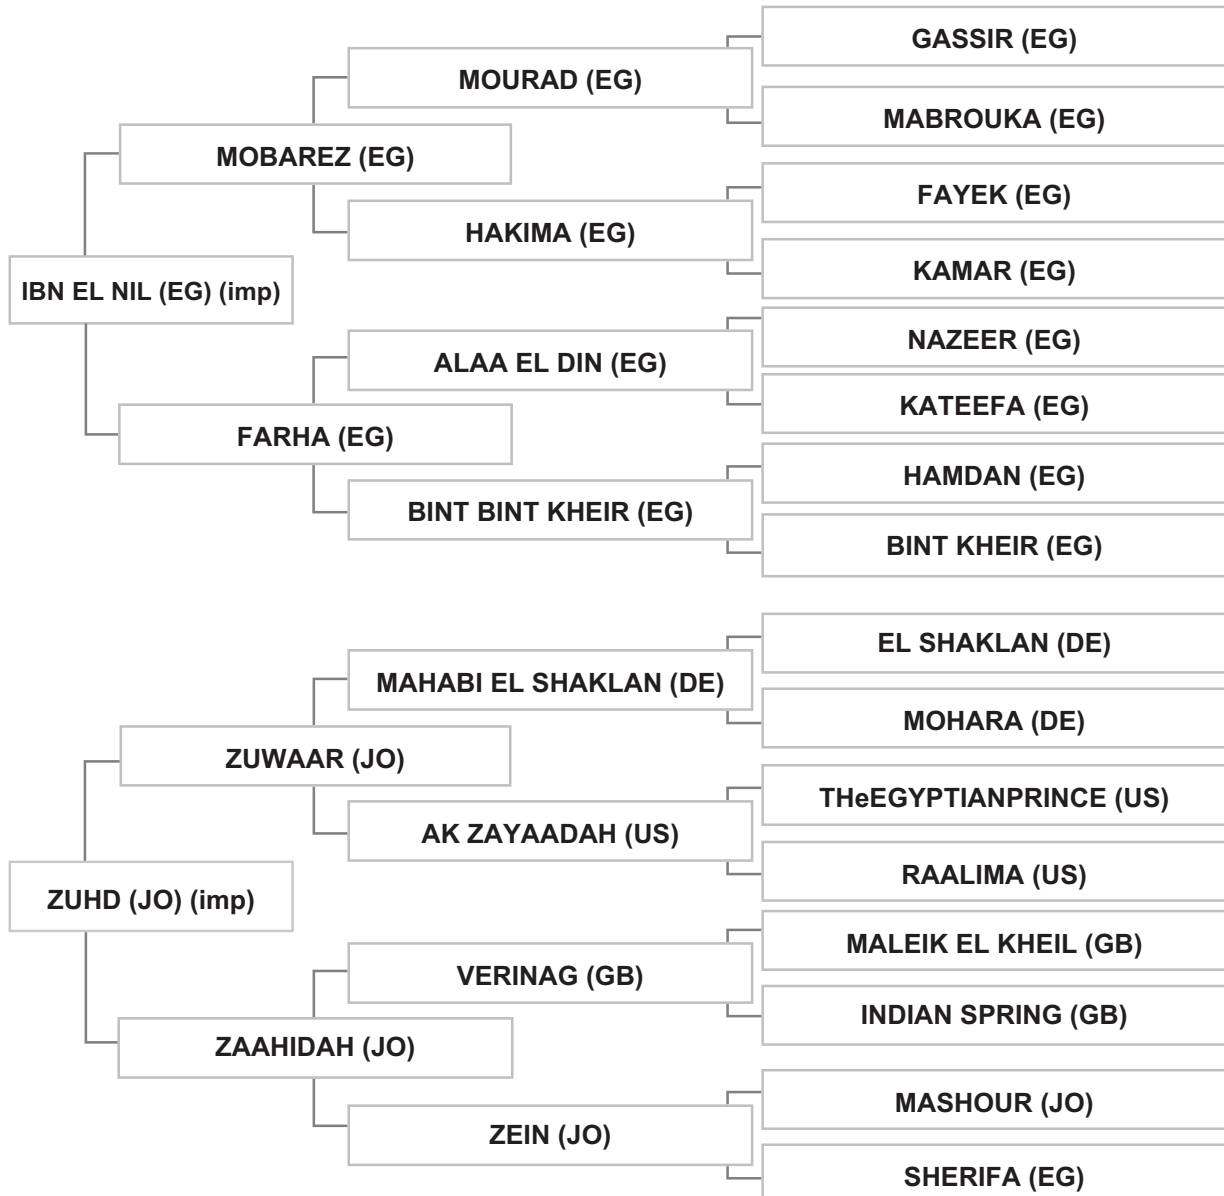

Strain: KEHAILAN AJUZ (FREIHA)

Sire: IBN EL NIL (EG) (imp), chestnut, 1987, EAO Vol. VI # E18-732, QASB Vol. II # 311, LSB Vol. II # 057

Dam: ZUHD (JO) (imp), chestnut, 2000, RJSB Vol. VI, LSB Vol. V # 190

Bred By: Mr. LAURENCE ARAJI / LEBANON - BAR ELIAS