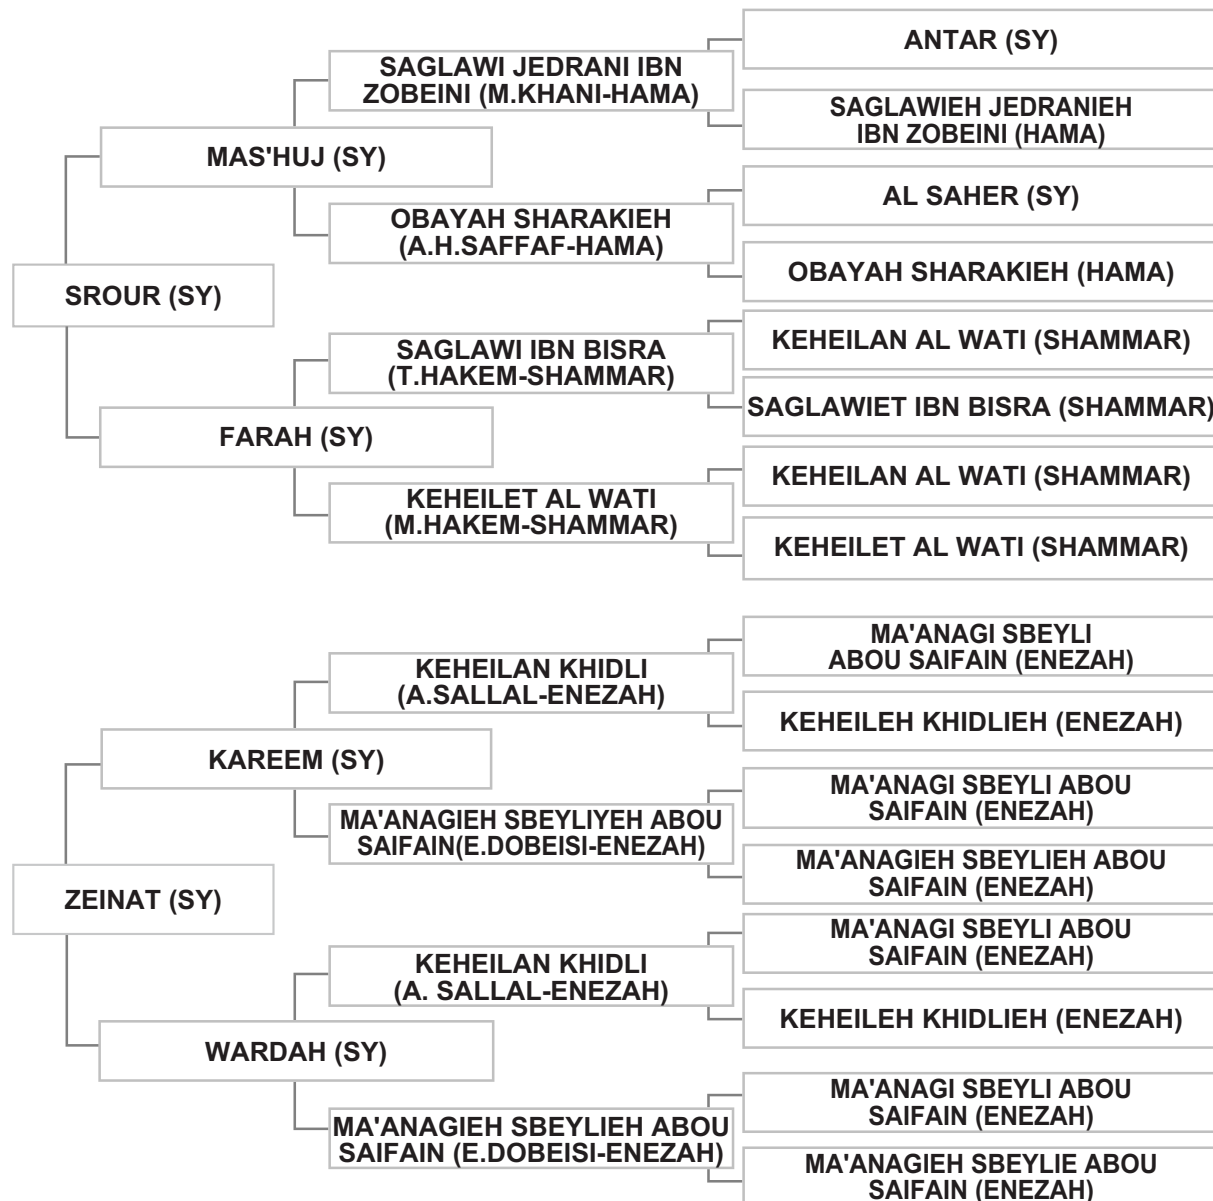

Strain : MA'ANAGI SBEYLI ABOU SAIFAIN (WARDAH)

Sire: SROUR (SY), grey, 1989, SYSB Vol. II # A0734
Dam: ZEINAT (SY), chestnut, 1990, SYSB Vol. II # A0749

Bred By: Mr. FOUAD AL AZEM / SYRIA

Mr. KHALED MANSOUR - LEBANON - KOBBI ELIAS