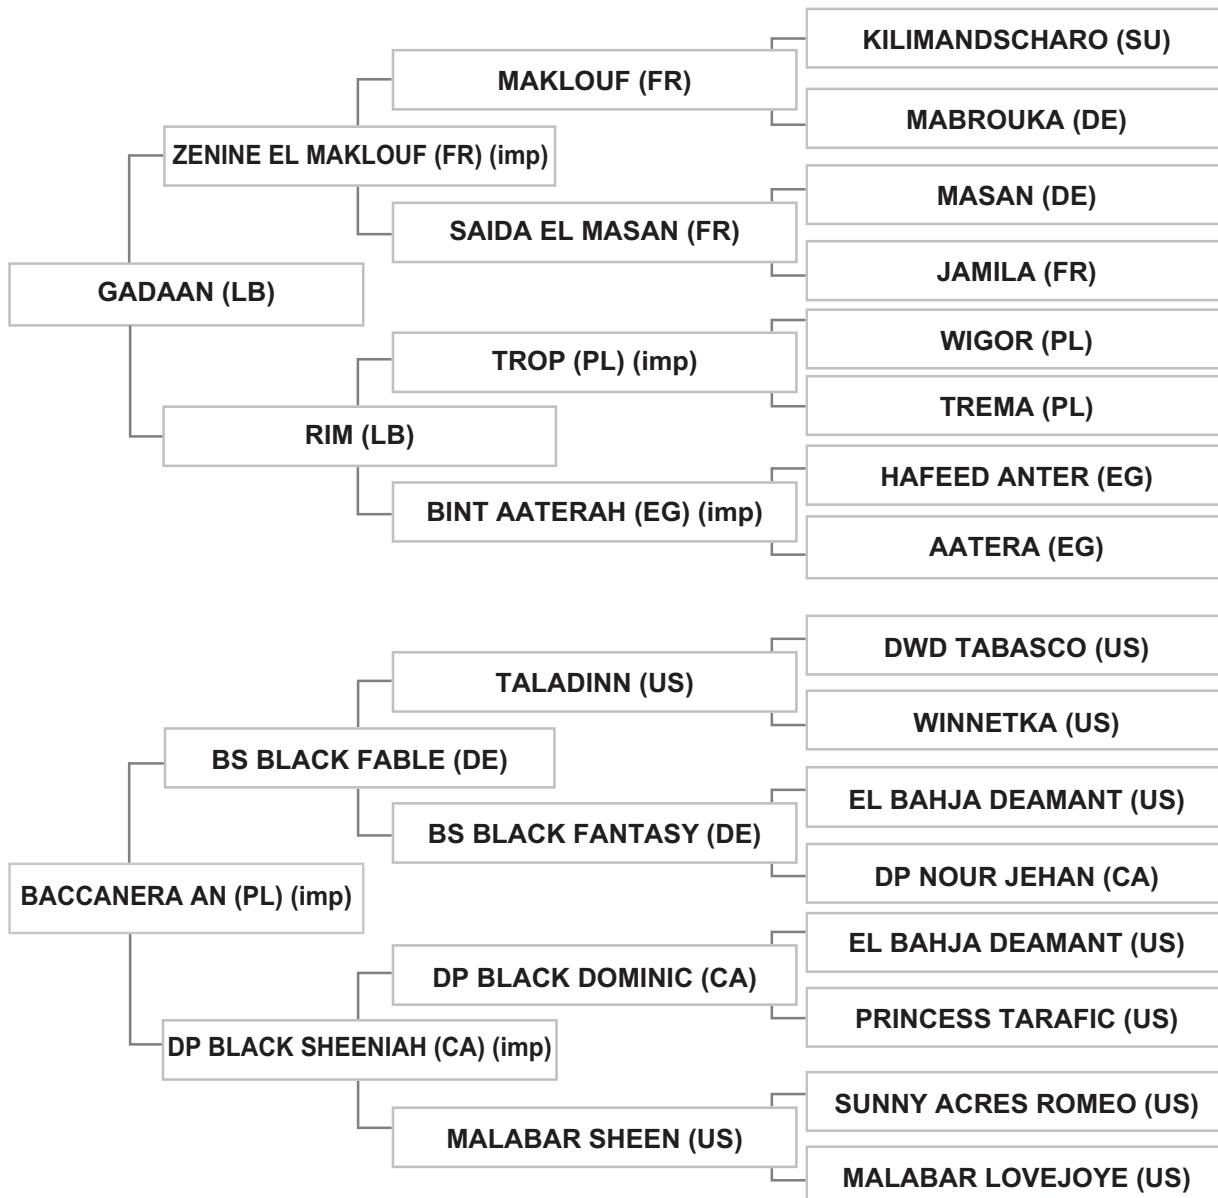

Strain: SEGLAWI JEDRANI OF IBN SOUDAN (GHAZIEH)

Sire: GADAAN (LB), grey, 2002, LSB Vol. IV # 151

Dam: BACCANERA AN (PL) (imp), black, 2010, PASB Vol. XVI-4, LSB Vol. V # 347

Bred by: Mr. ANASS KLEIT / LEBANON - TYR