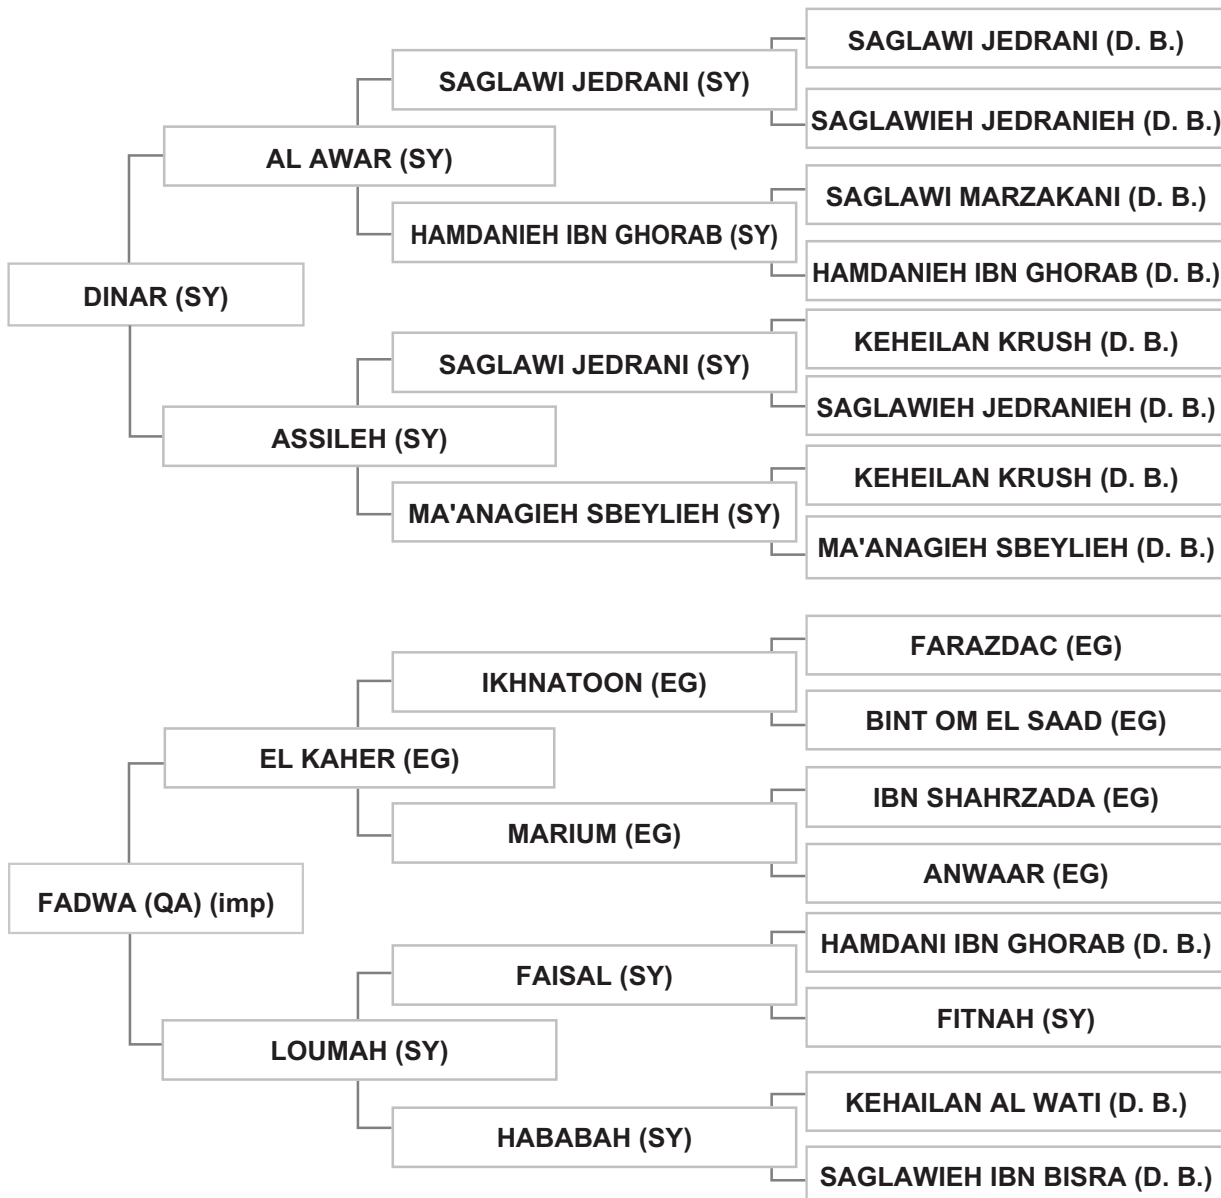

Strain: SIKALWI IBN BISRA

Sire: DINAR (SY), chestnut, 1991, SYSB Vol. II # A0742

Dam: FADWA (QA) (imp), bay, 1992, QASB Vol. III # 522, LSB Vol. II # 043

Bred by: Mr. HUSSEIN NASSER / LEBANON - RIYAK