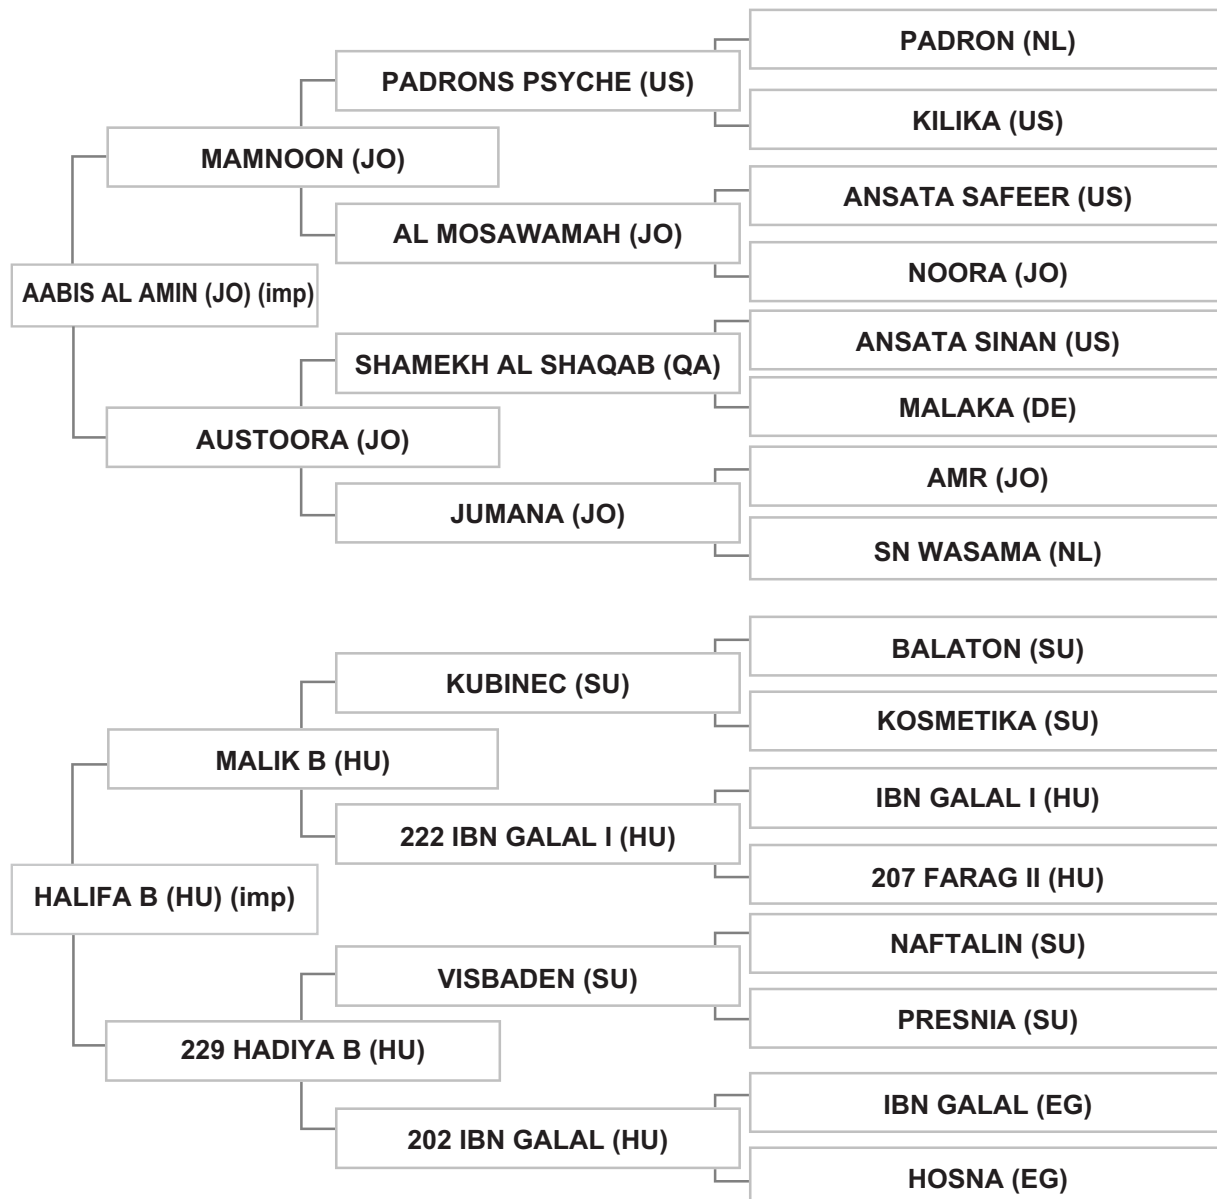

Strain: HADBAN ENZAHI (VENUS)

Sire: AABIS AL AMIN (JO) (imp), grey, 2011, RJSB Vol. VIII, LSB Vol. V # 331

Dam: HALIFA B (HU) (imp), chestnut, 2000, ASBB Vol. VII # B00003Ah04, LSB Vol. IV # 143

Bred by: Mr. MOHAMAD AMINE / LEBANON - AL NABATIEH