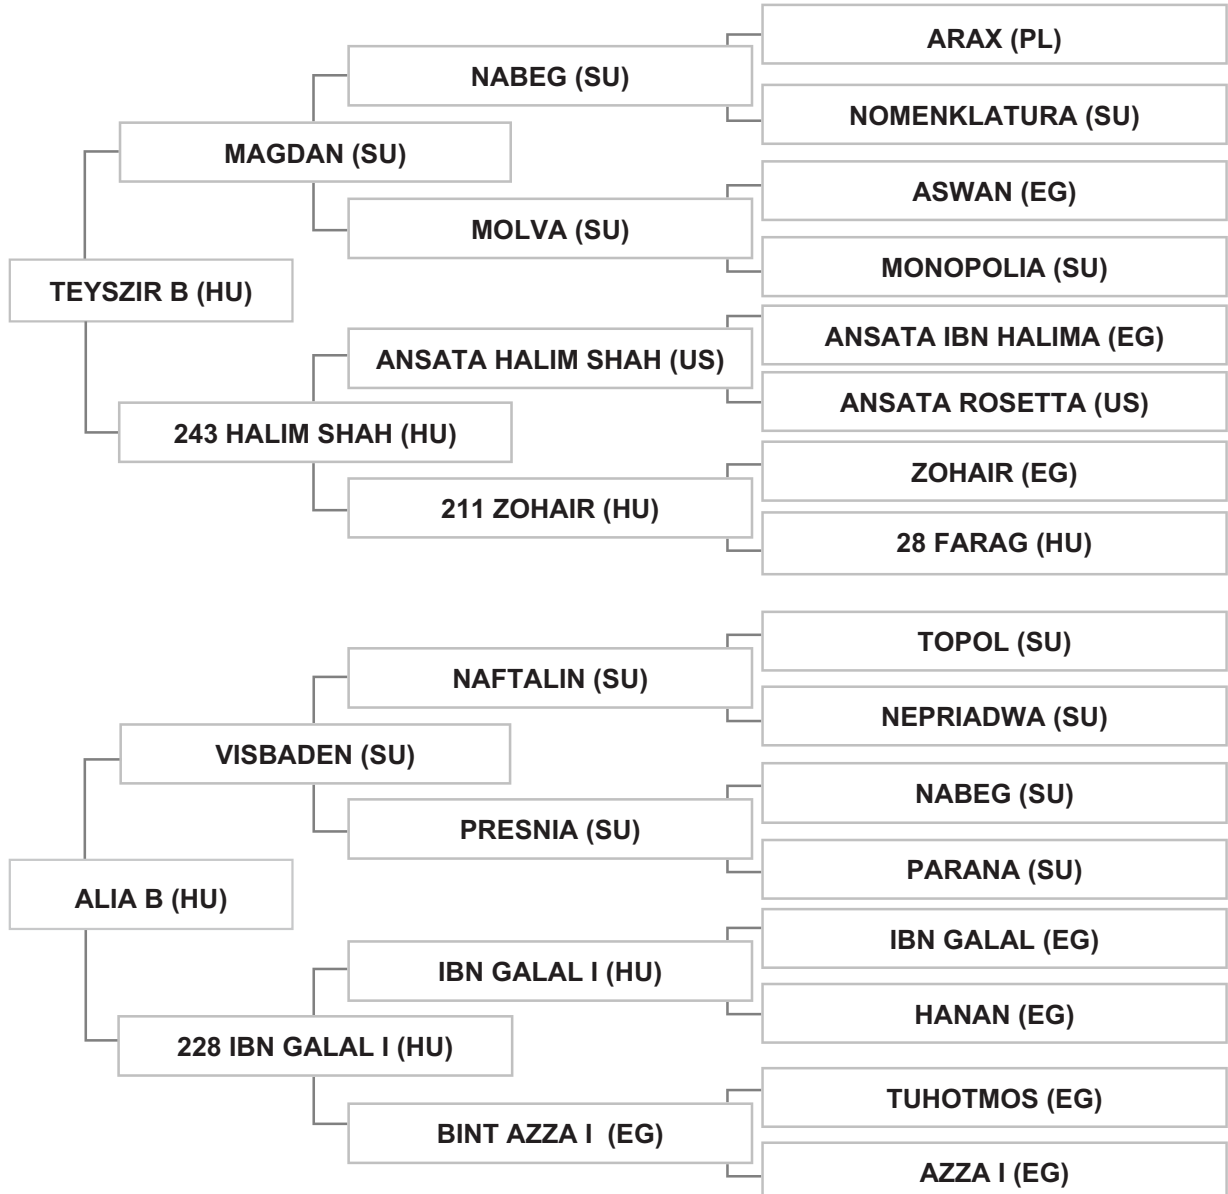

Strain: DAHMEH SHAHWANIEH (BINT EL BAHREYN)

Sire: TEYSZIR B (HU), grey, 1992, ASBB Vol. VI # 3131, ASBB Vol. VII # 2006MN00

Dam: ALIA B (HU), chestnut, 1992, ASBB Vol. VI # 239, ASBB Vol. VII # B92010Vn00

Bred By: BABOLNA STUD / HUNGARY

Mr. YASSER DAHROUGE - LEBANON - HADATH