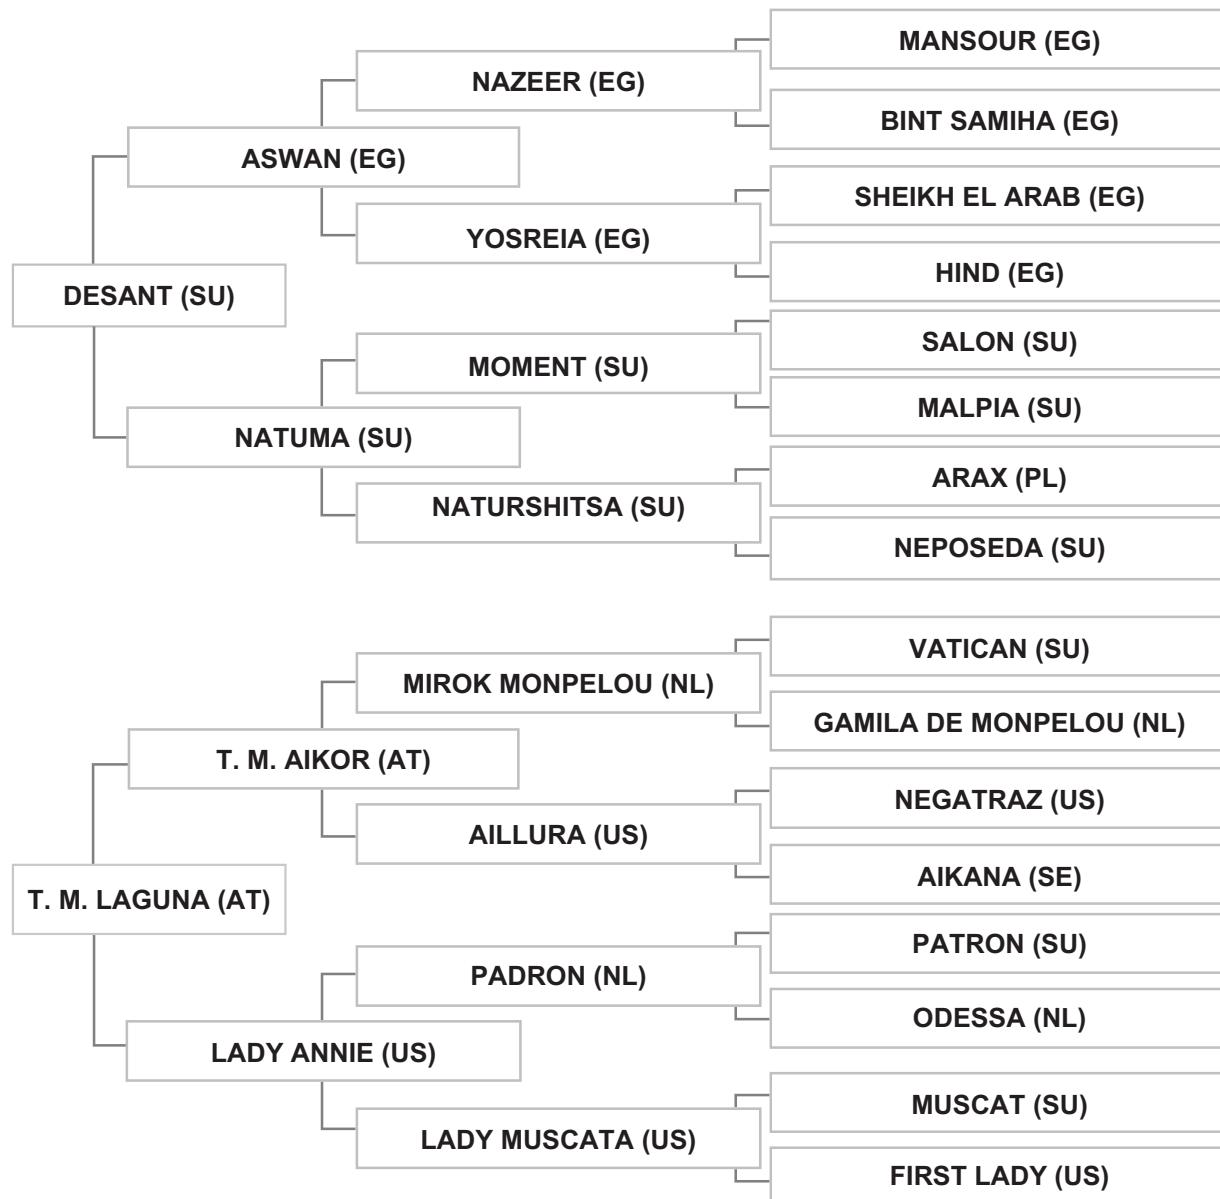

Strain: NOT RECORDED (MILORDKA, 1816)

Sire: DESANT (SU), grey, 1985, RASB 5/1-115, AAS Vol. III/97-98 # OE-AV 2193

Dam: T. M. LAGUNA (AT), chestnut, 1998, AAS Vol. III/03-04 # OE-AV 2044

Bred by: Mrs. GABRIELE HAMMERER, TA MERIJ ARABIANS / AUSTRIA

Mr. YASSER DAHROUGE - LEBANON - HADATH