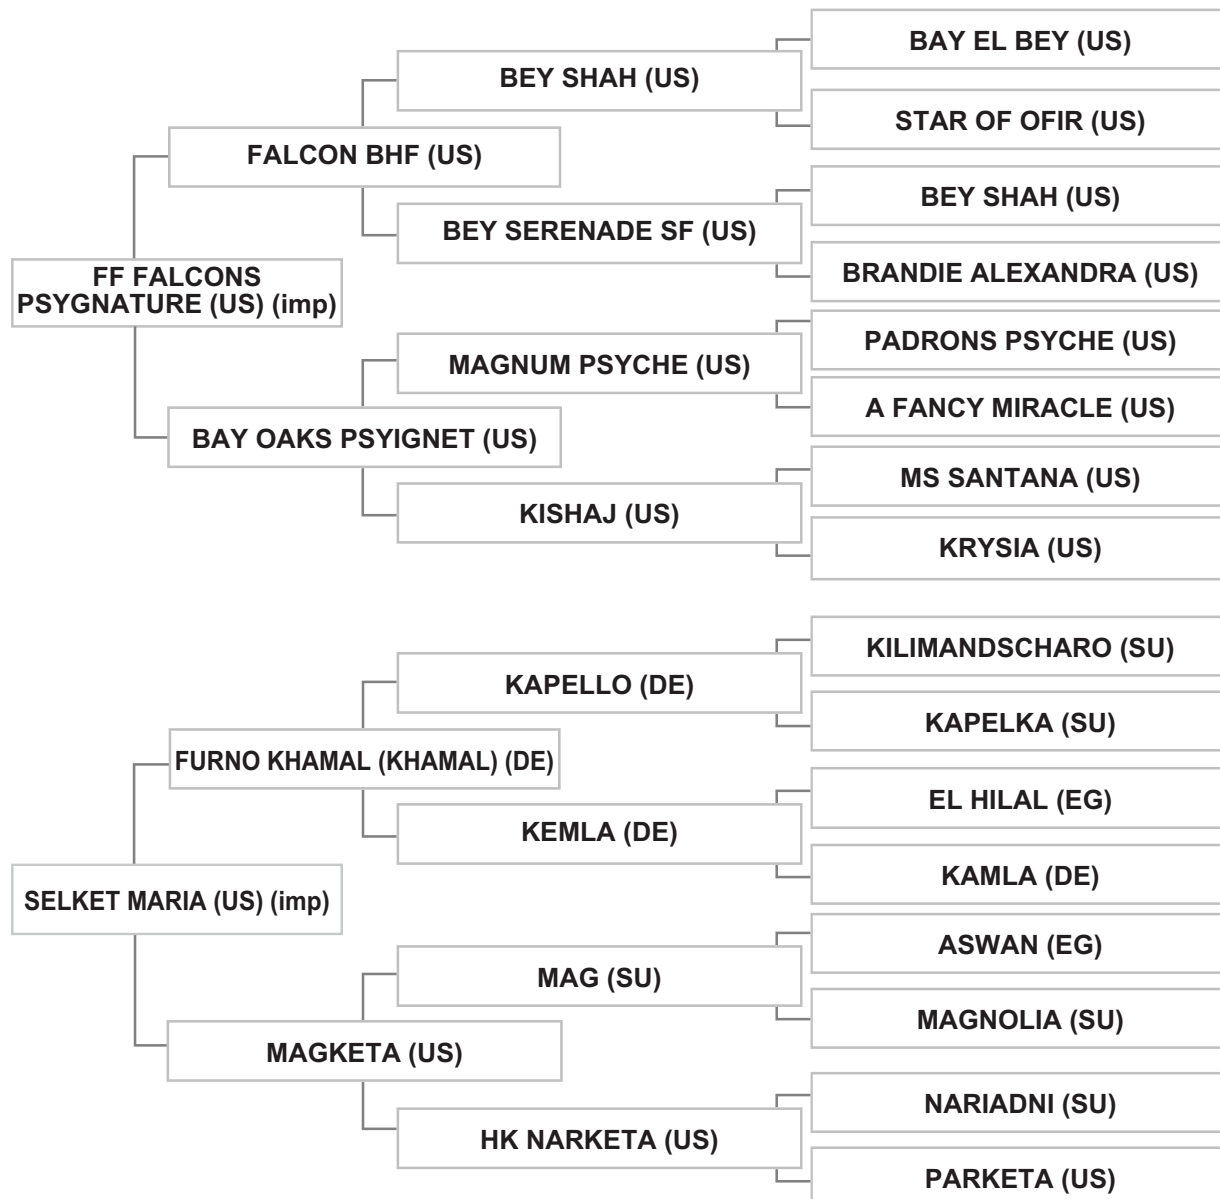

Strain: HAMDANIEH SIMRIEH (SELMA)

Sire: FF FALCONS PSYGNATURE (US) (imp), bay, 2004, AHRA # 0609515, LSB Vol. V # 182

Dam: SELKET MARIA (US) (imp), grey, 2000, AHRA # 598081 , LSB Vol. V # 238

Bred By: Dr. ZUHAIR AL KHATIB / LEBANON - AL DEBBIEH