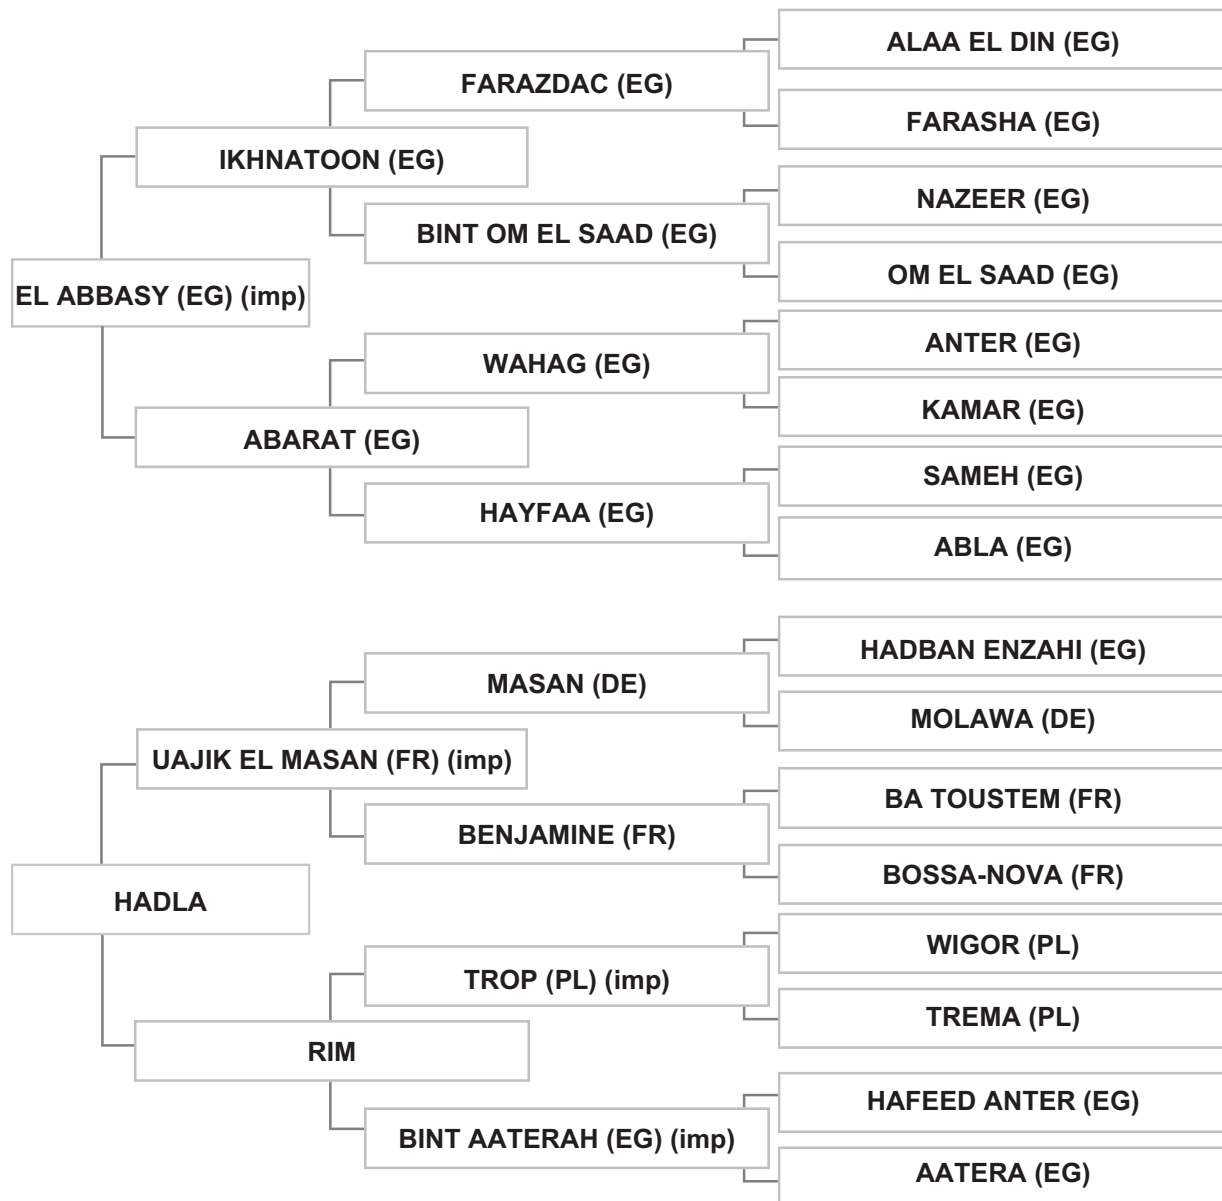

Strain: HADBAH ENZAHIEH (VENUS)

Sire: EL ABBASY (EG) (imp), bay, 1987, EAO Vol. VI # EA-1528, QASB Vol. II # 0306, LSB Vol. III # 140

Dam: HADLA, grey, 2001, LSB Vol. IV # 148

Bred By: Mr. ASSAD ALI HLAYHEL / LEBANON - BA'ALBACK