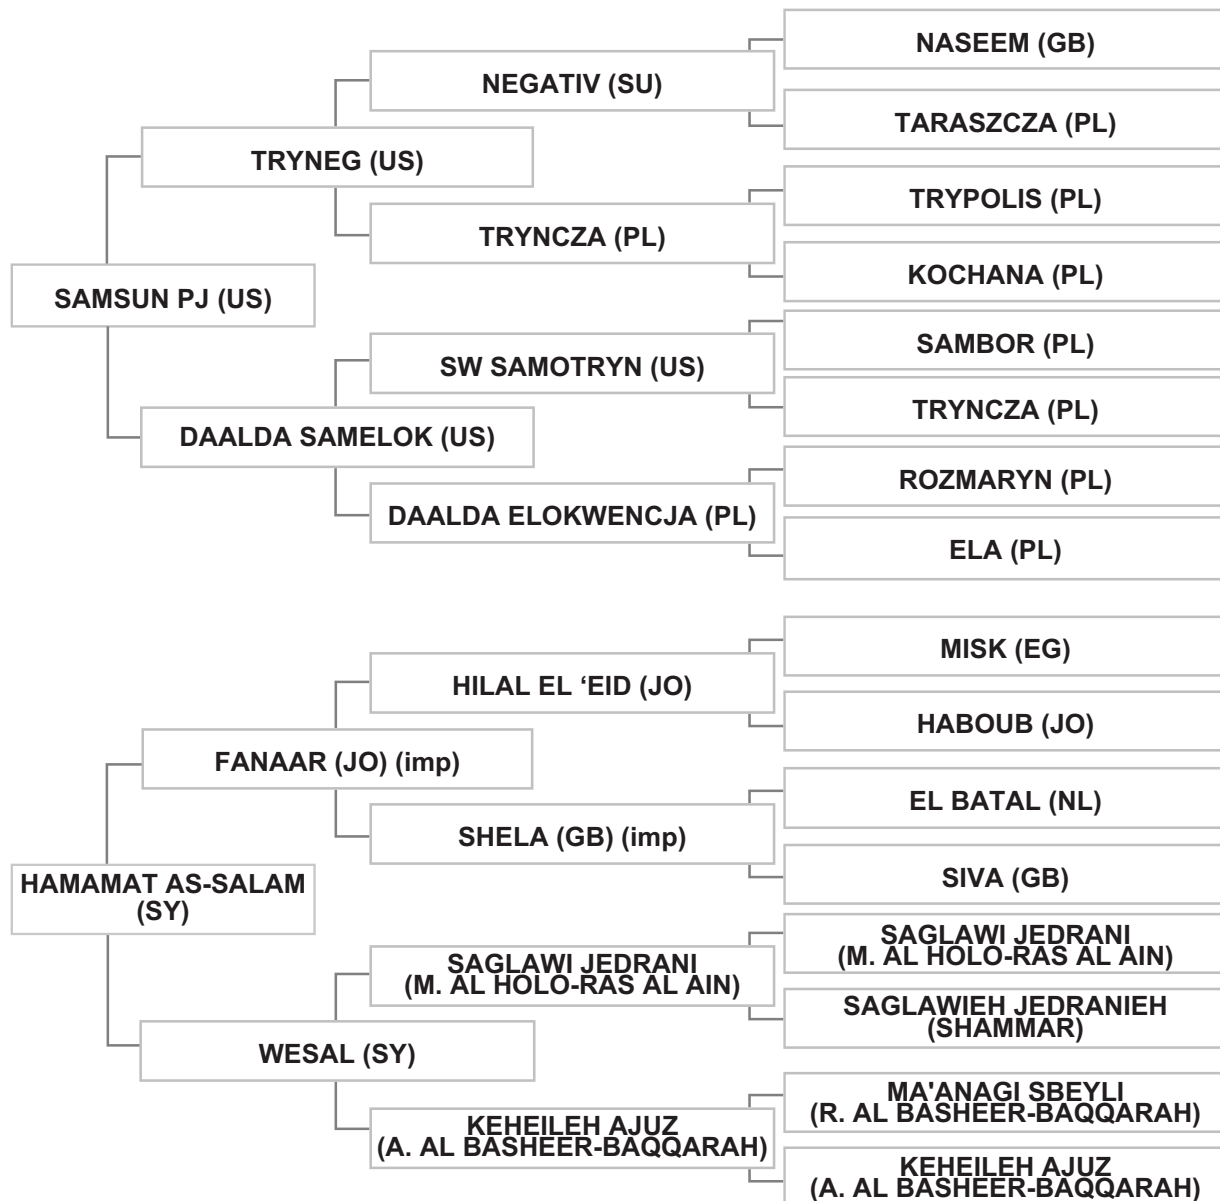

Strain: KEHEILAN AJUZ (WESAL)

Sire: SAMSUN PJ (US), chestnut, 1990, AHRA # 0446663, UAE Vol. III # 819

Dam: HAMAMAT AS-SALAM (SY), grey, 1997, SYSB Vol. IV # A01222

Bred By: Mr. AHMAD SAID AL KHARRAT / SYRIA

Dr. ZUHAIR AL KHATIB - LEBANON - AL DEBBIEH