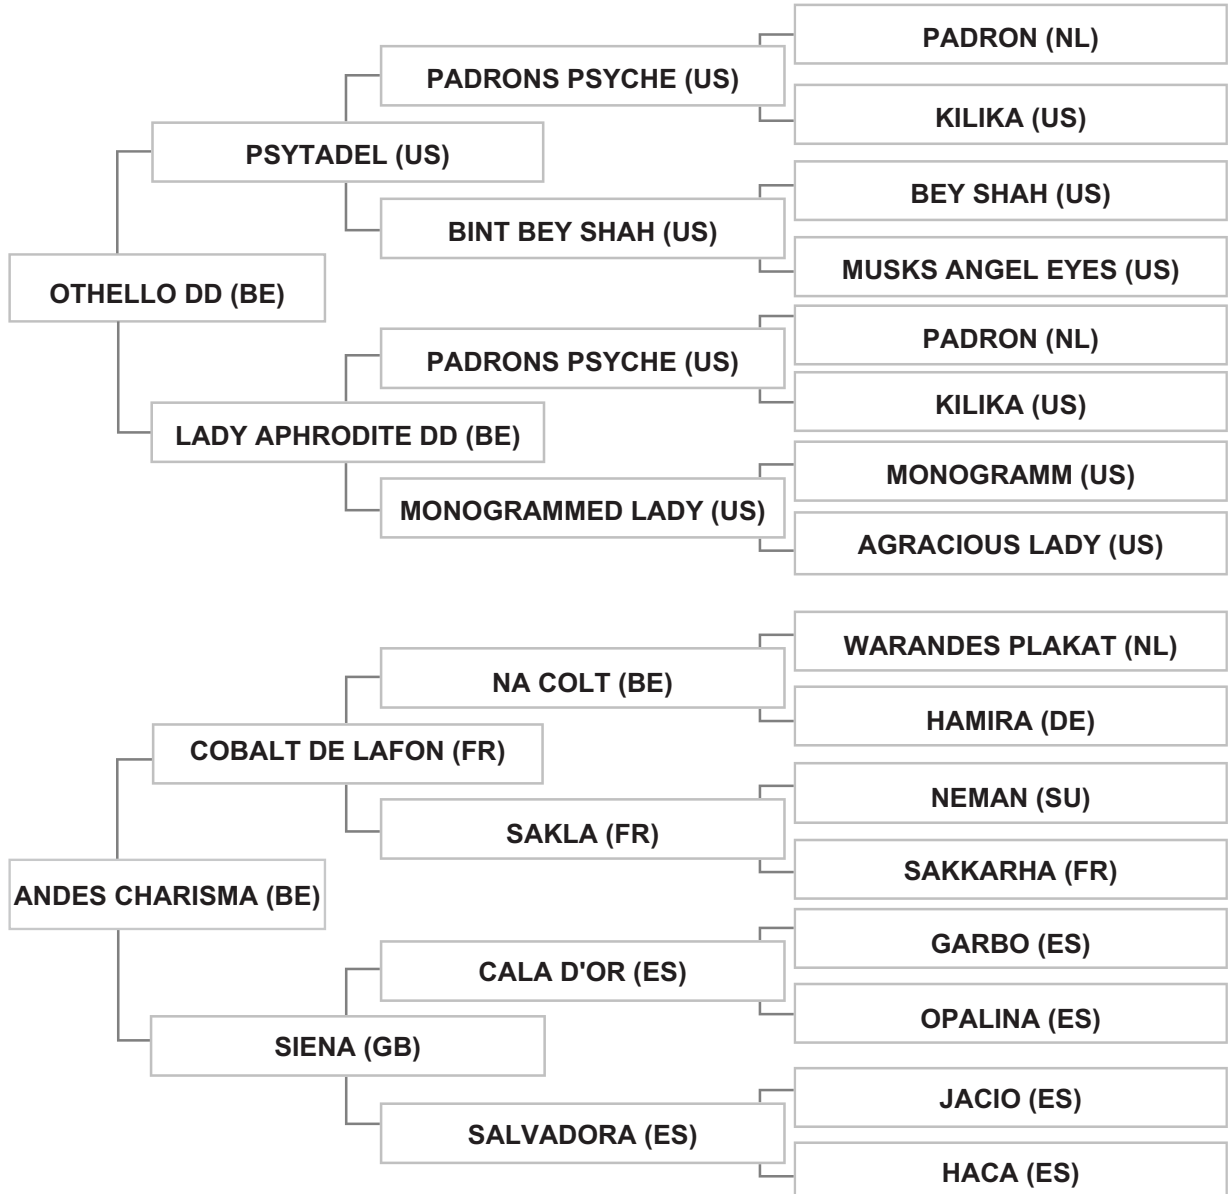

Strain: NOT RECORDED (ARABKA DE POMPADOUR)

Sire: OTHELLO DD (BE), chestnut, 2005, BAPS # BA 6094
Dam: ANDES CHARISMA (BE), chestnut, 1996, BAPS # BA 3539

Bred By: Mr. BRUGGEMAN GERWALT / BELGIUM

Mr. MOHAMAD AHMAD SALEM - LEBANON - BAALBACK