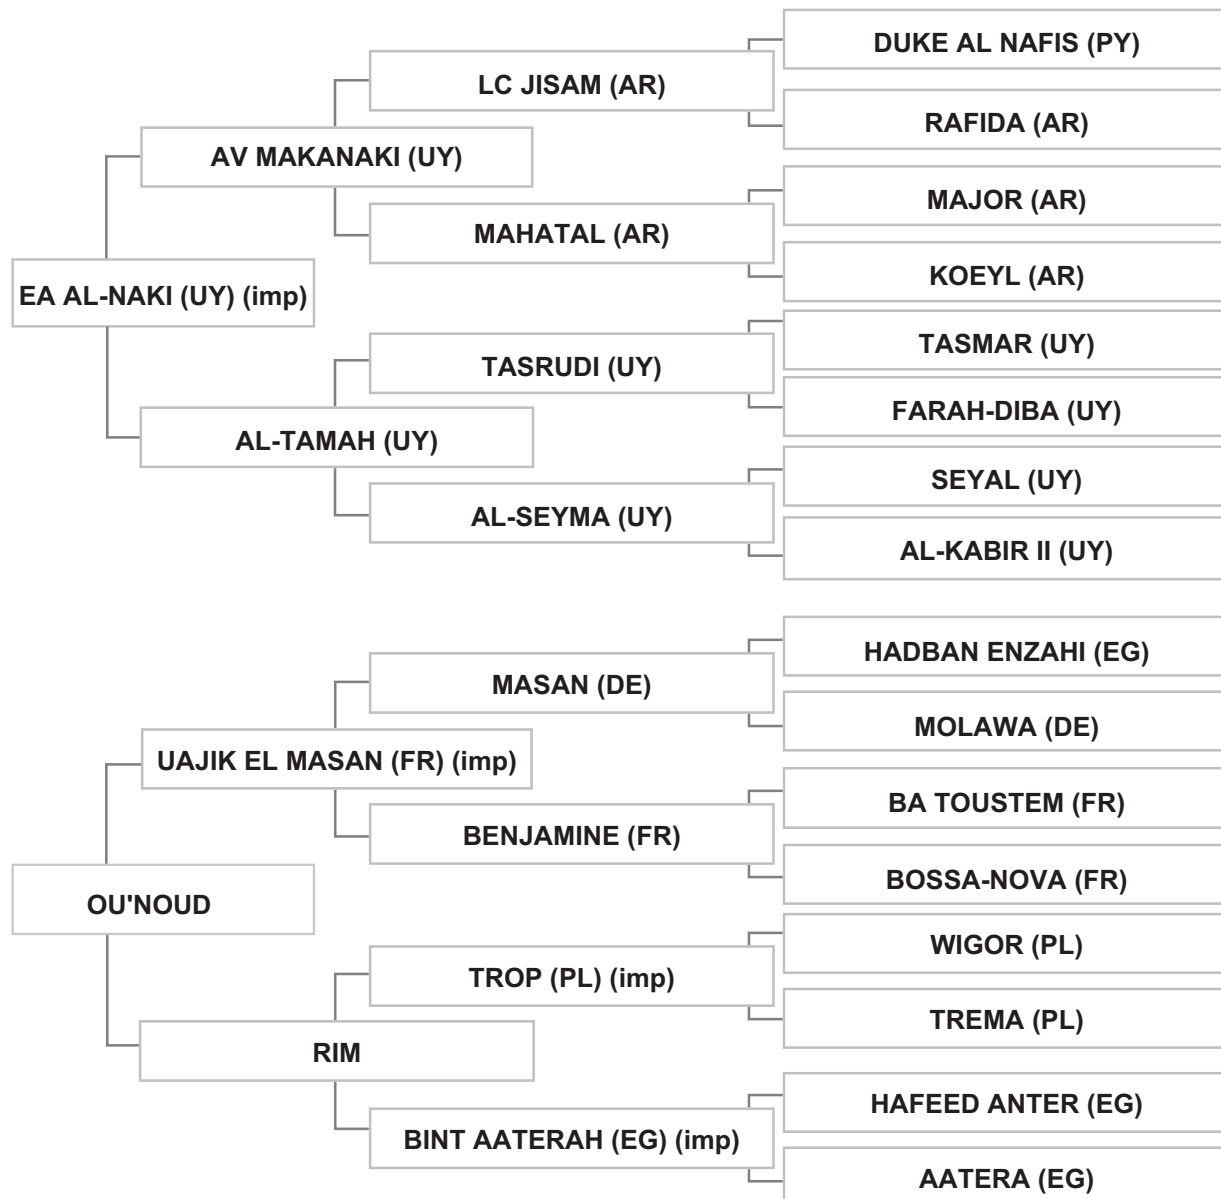

Strain: HADBAN ENZAH (VENUS)

Sire: EA AL-NAKI (UY) (imp), chestnut, 1995, UASB # 4101, UAE Vol. VII # 2609, LSB Vol. V # 210

Dam: OU'NOUD, bay, 2004, LSB Vol. V # 287

Bred By: Mr. KHALED EL CHIYAH / LEBANON - BA'ALBACK