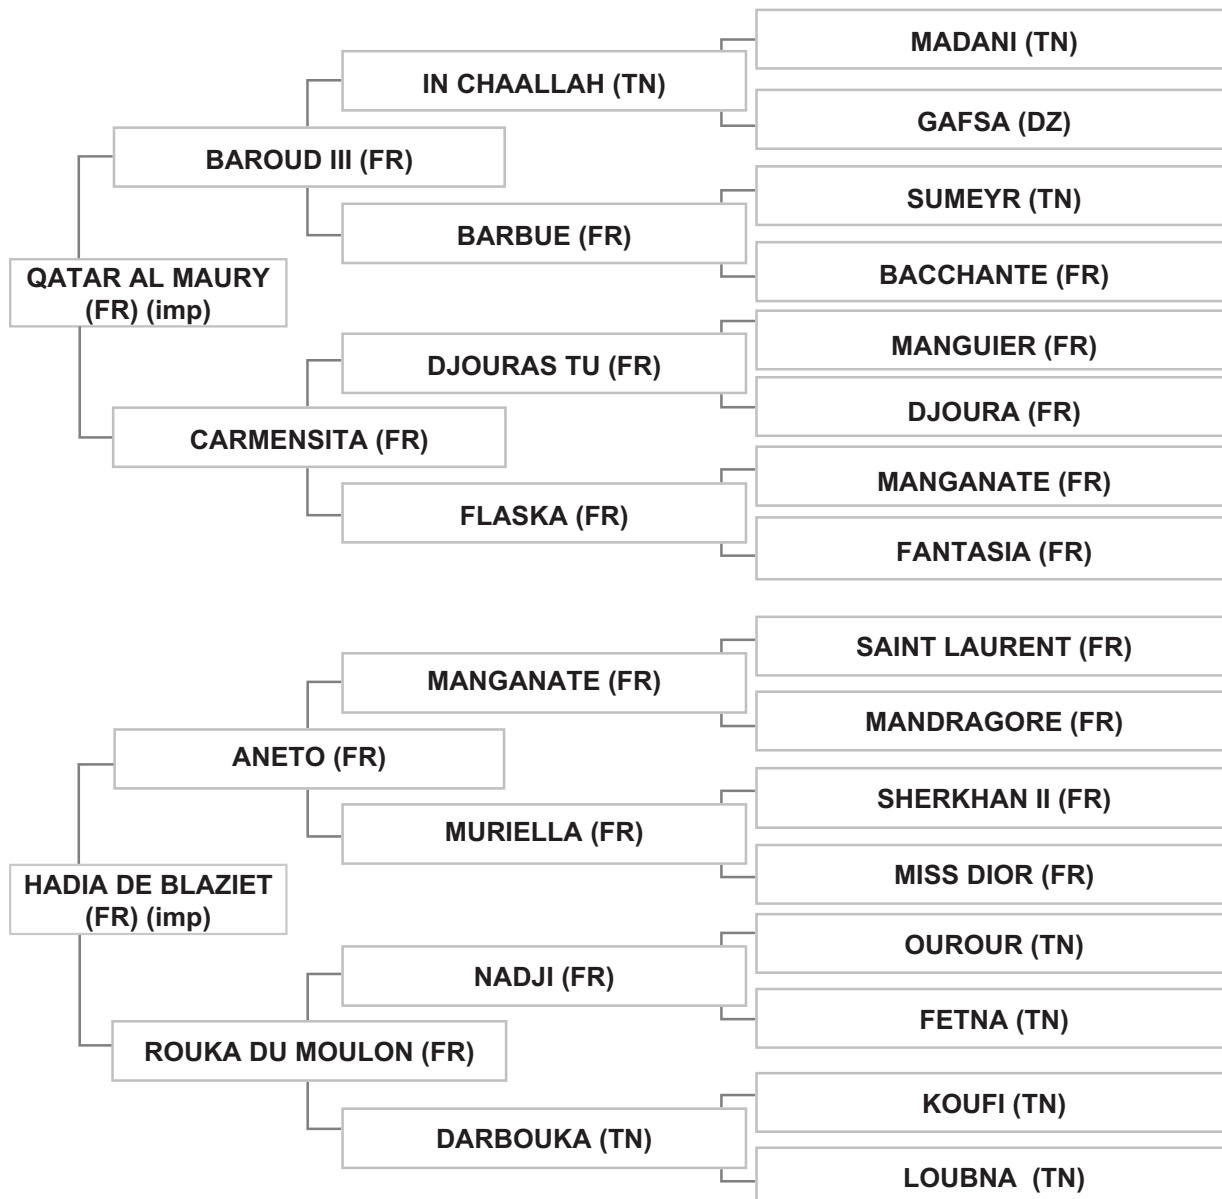

Strain: NOT RECORDED (FAMILY OF YAMOUNA, 1869)

Sire: QATAR AL MAURY (FR) (imp), bay, 1990, SBFAR Vol. VI, UAE Vol. II # 423, LSB Vol. III # 131

Dam: HADIA DE BLAZIET (FR) (imp), chestnut, 1995, SBFAR Vol. III, UAE Vol. VII # 2633, LSB Vol. IV # 156

Bred By: Mr. MOHAMAD AL HOUCHAIMY / LEBANON - TA'ALBAYA