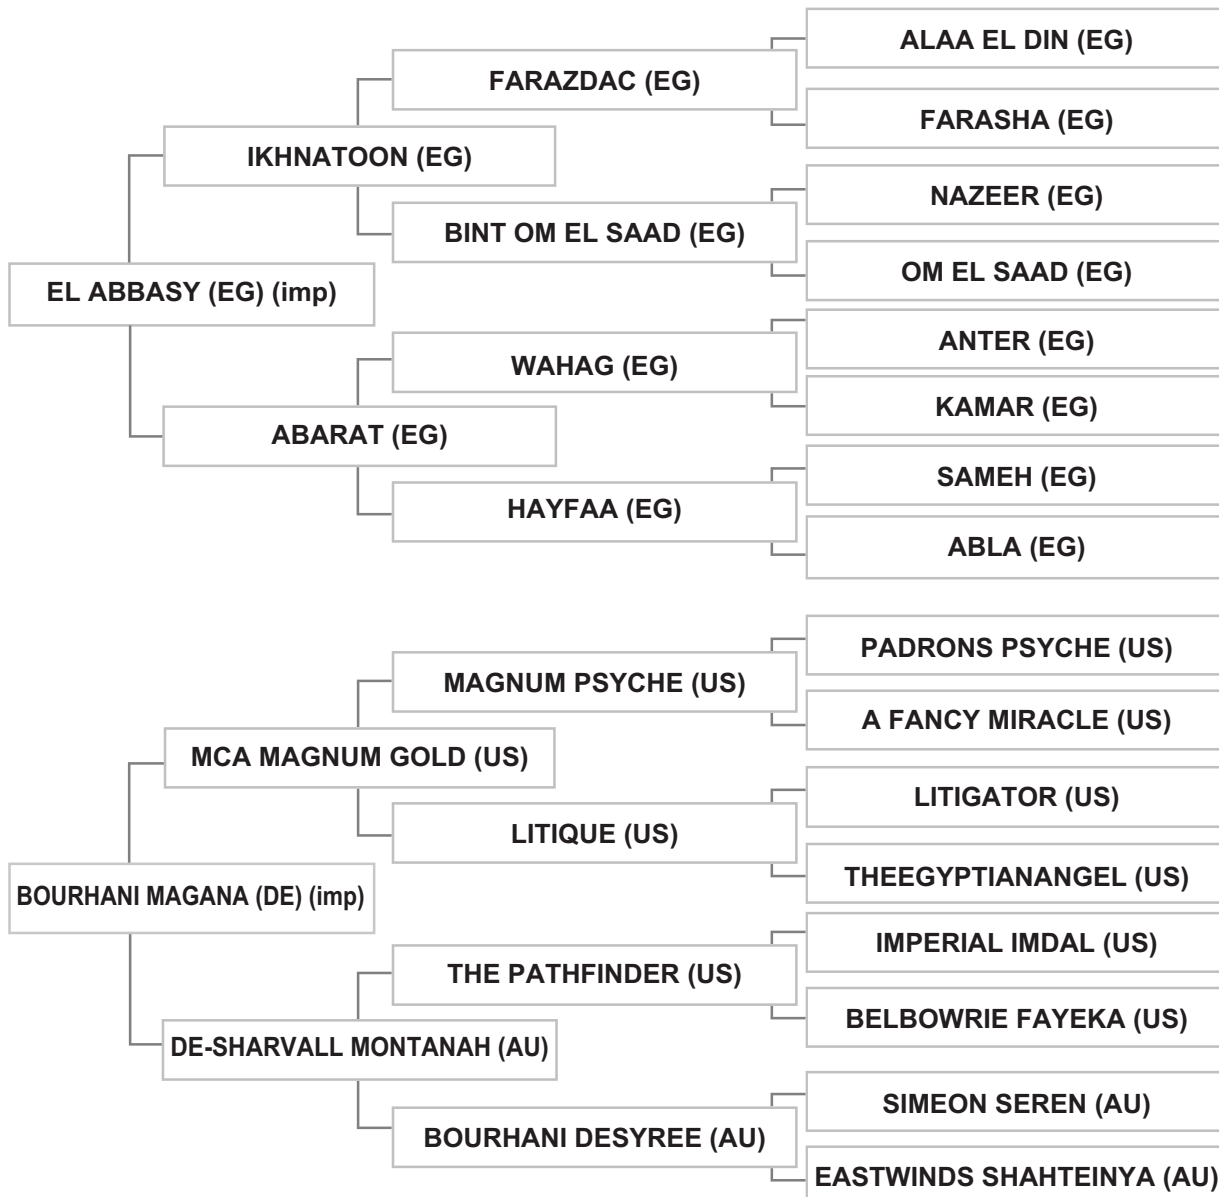

Strain: HADBAN ENZAHI (VENUS)

Sire: EL ABBASY (EG) (imp), bay, 1987, EAO Vol. VI # EA-1528, QASB Vol. II # 0306, LSB Vol. III # 140

Dam: BOURHANI MAGANA (DE) (imp), bay, 2009, GASB # DE 408082077909, LSB Vol. V # 380

Bred by: Mr. ABDUL RAHMAN SLEIMAN / LEBANON - ZGHARTA