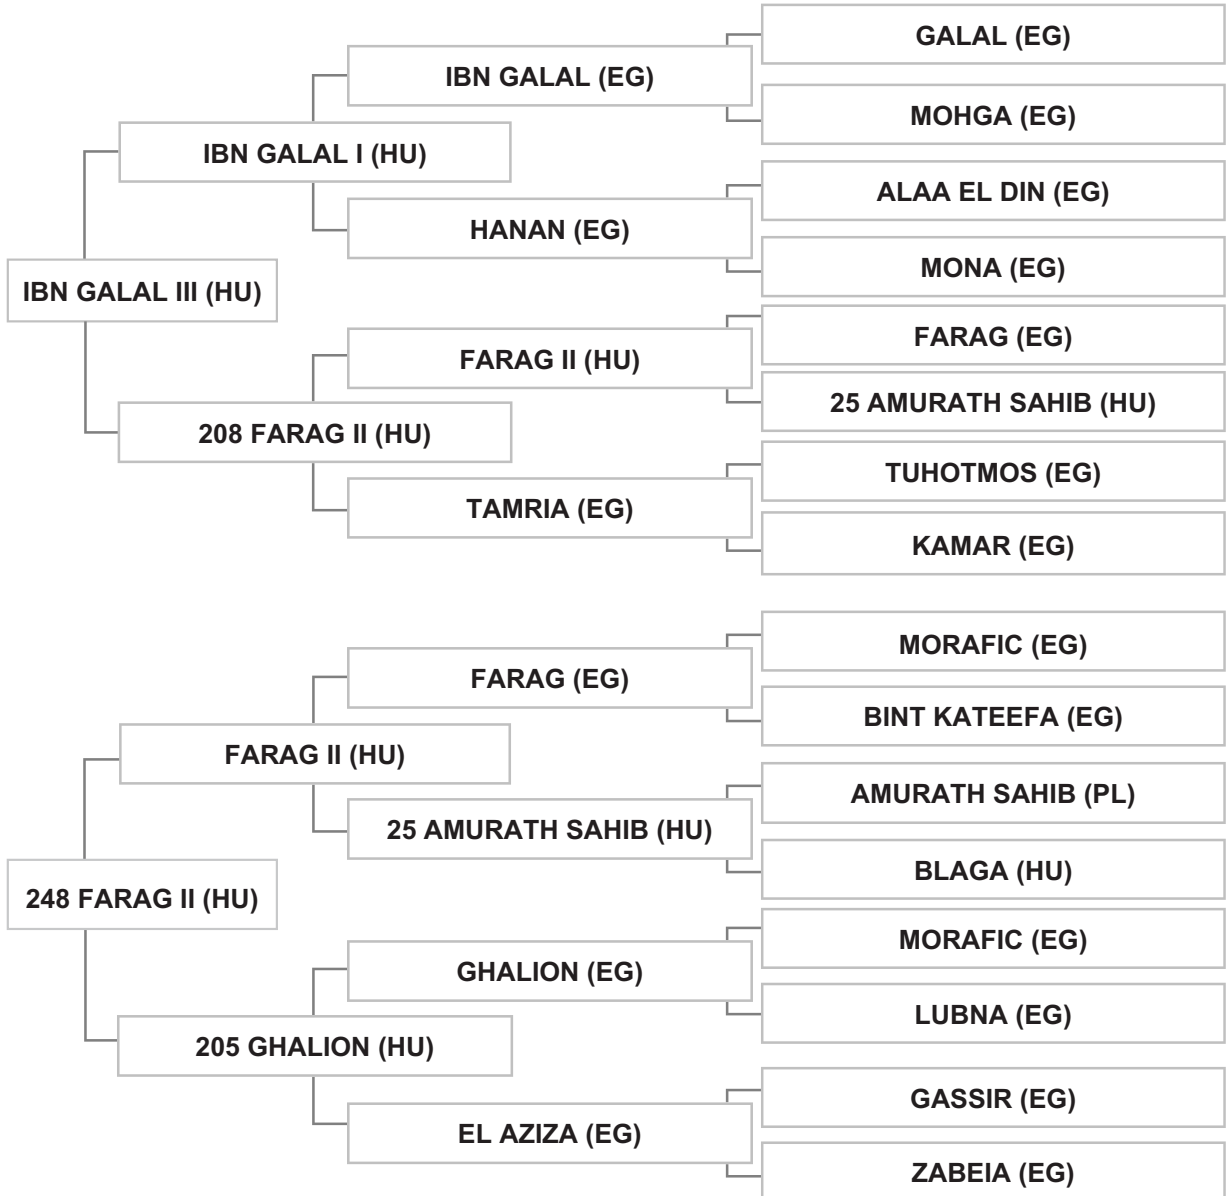

Strain: SEGLAWI JEDRAN OF IBN SUDAN (GHAZIEH)

Sire: IBN GALAL III (HU), grey, 1984, ASBB Vol. V

Dam: 248 FARAG II (HU), grey, 1985, ASBB Vol. V

Bred by: BABOLNA STUD / HUNGARY

Mr. YASSER DAHROUGE - LEBANON - HADATH