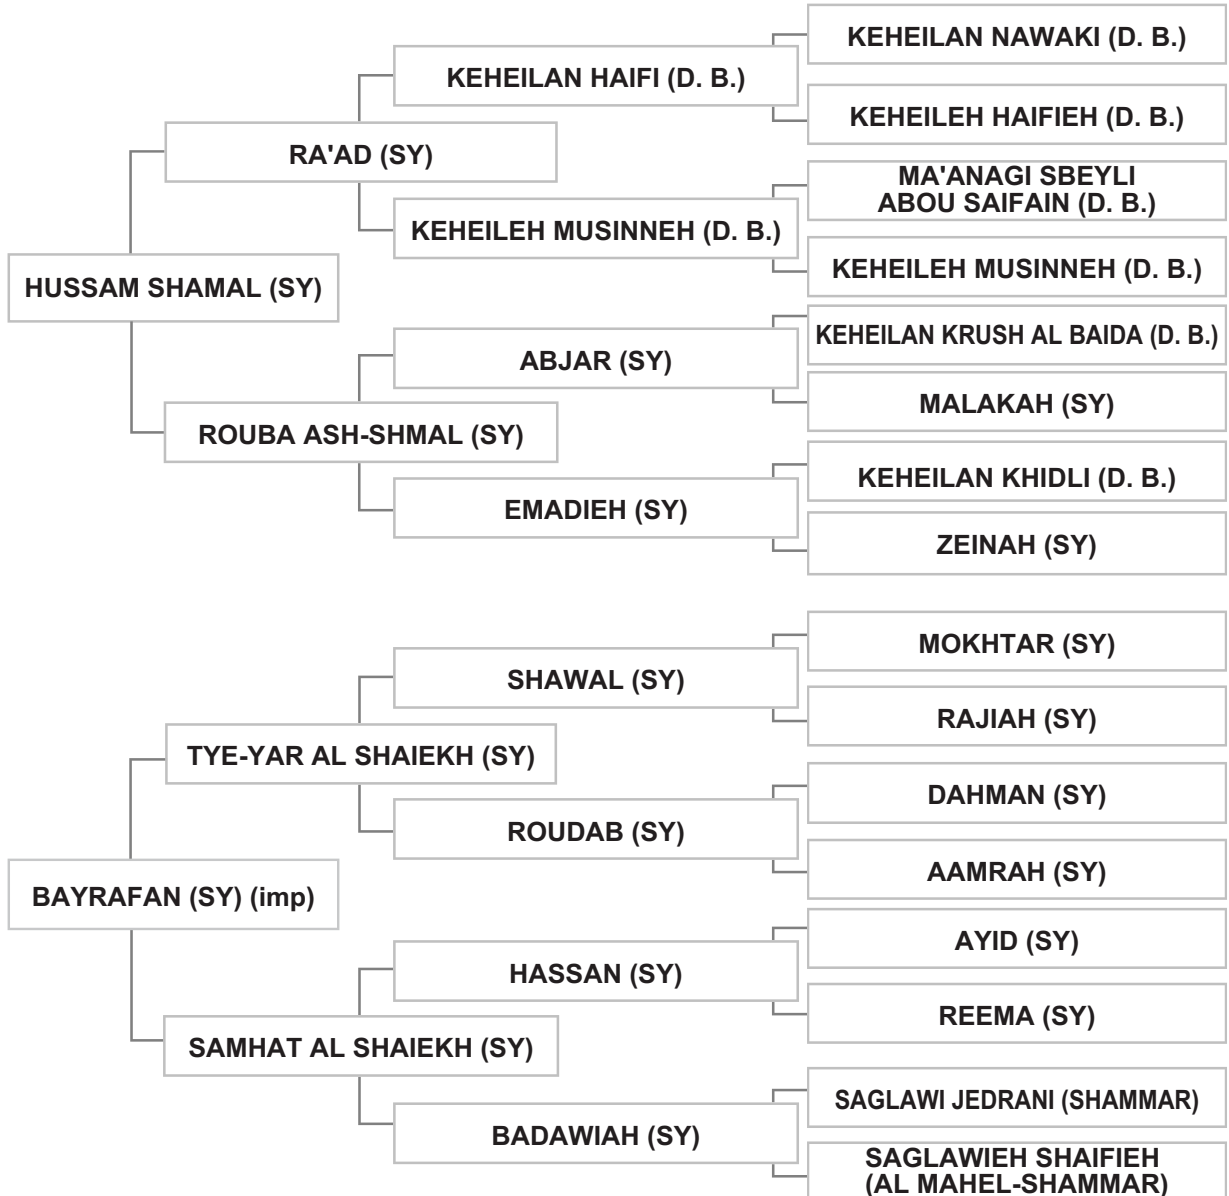

Strain: SEGLAWIEH SHAIFIEH (BADAWIAH)

Sire: HUSSAM SHAMAL (SY), bay, 2005, SYSB # A03739

Dam: BAYRAFAN (SY) (imp), grey, 2001, SYSB Vol. VI # A02061, LSB Vol. V # 242

Bred By: Mr. KHALED MANSOUR / LEBANON - KOB ELIAS