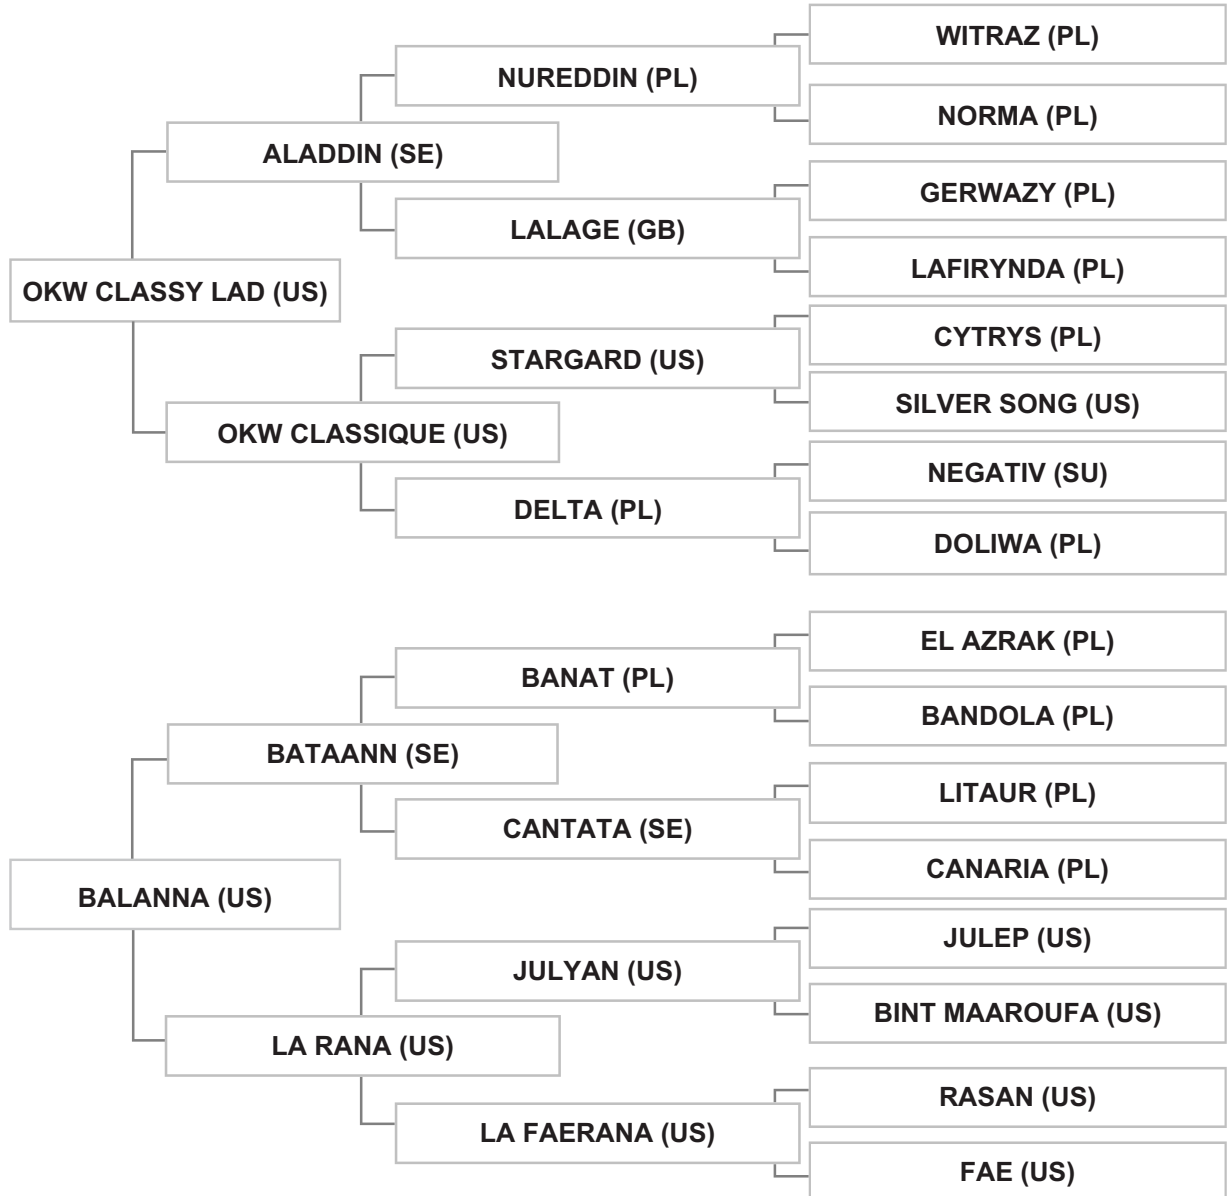

Strain: SEGLAWI AL ABD (URFAH)

Sire: OKW CLASSY LAD (US), grey, 1985, AHRA # 00331746

Dam: BALANNA (US), bay, 1980, AHRA # 0204615

Bred By: Mr. CHARLES COPPOLINO / UNITED STATES OF AMERICA

Mr. KHALED MOHAMAD EL AHMAD, GREEN HILL SCHOOL, DOHA ARAMOON - LEBANON