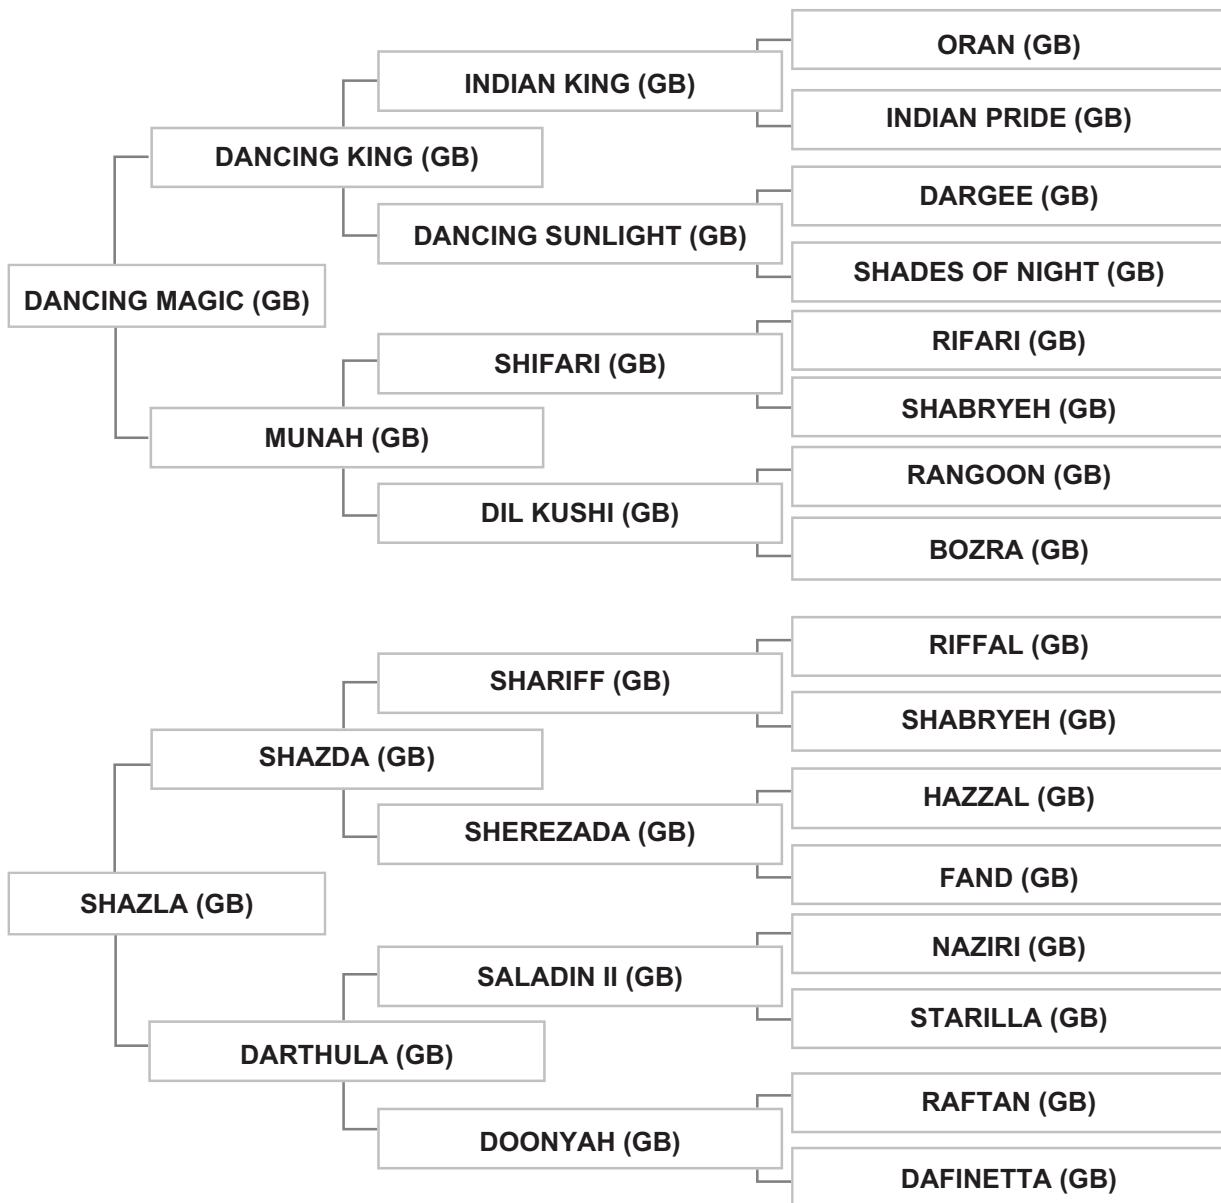

Strain: KEHAILET EL KRUSH (DAFINA)

Sire: DANCING MAGIC (GB), grey, 1965, AHSB Vol. X

Dam: SHAZLA (GB), grey, 1962, AHSB Vol. X

Bred by: Mrs. R. HALL / UNITED KINGDOM

GENERAL SALIM AL DAHDAH - LEBANON - RIYAK