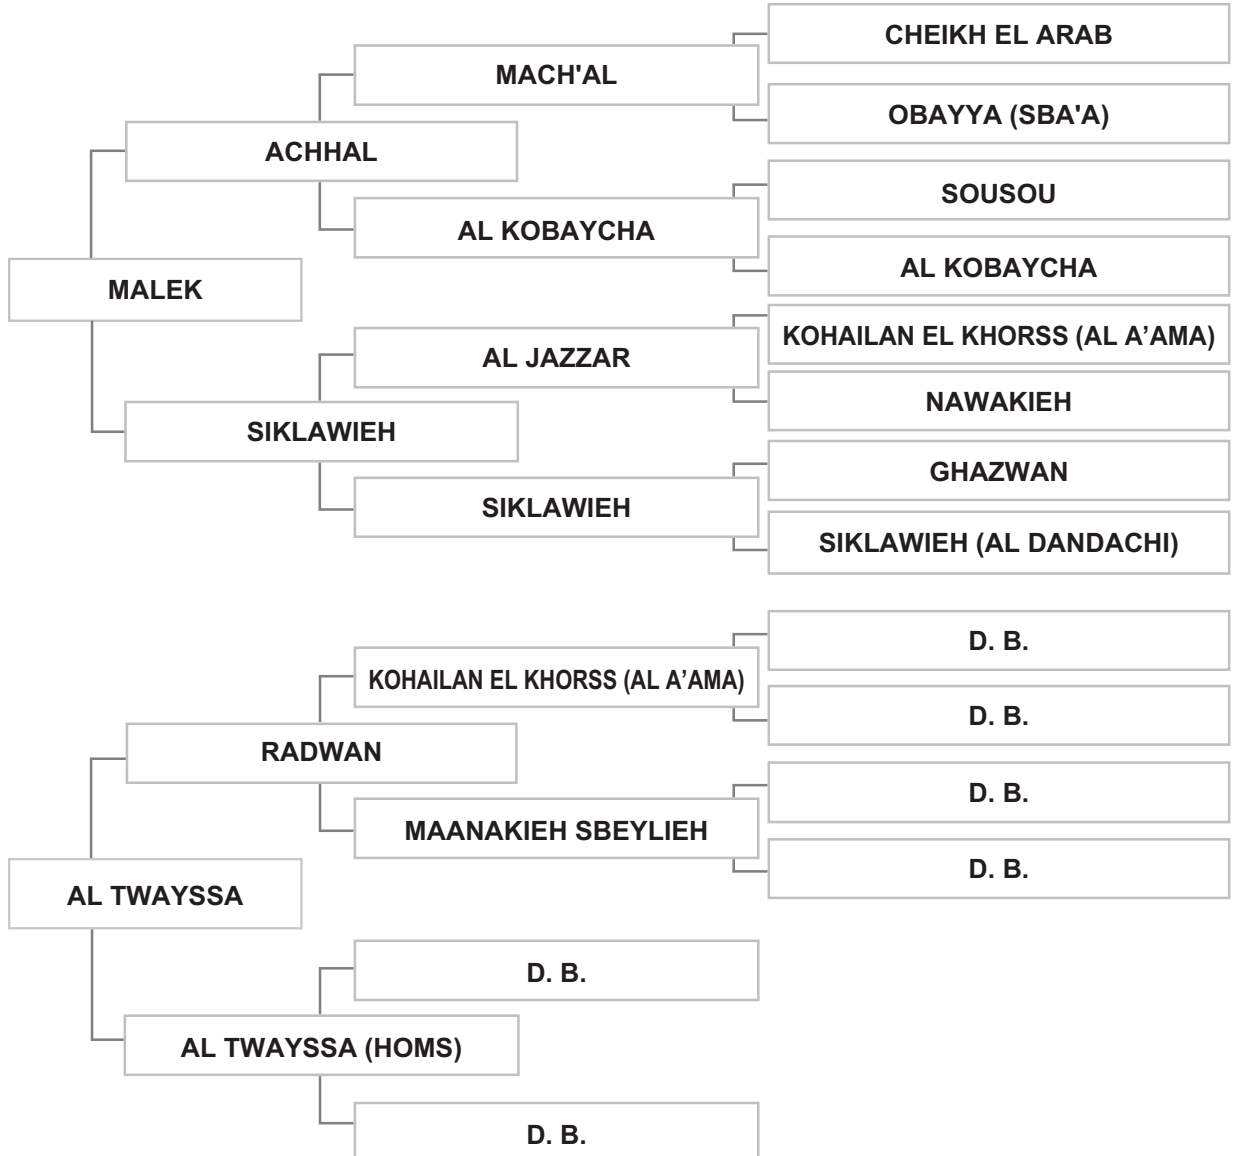

Strain: TWAYSSAN

Sire: MALEK

Dam: AL TWAYSSA

Bred by: GENERAL SALIM AL DAHDAH / LEBANON - RIYAK