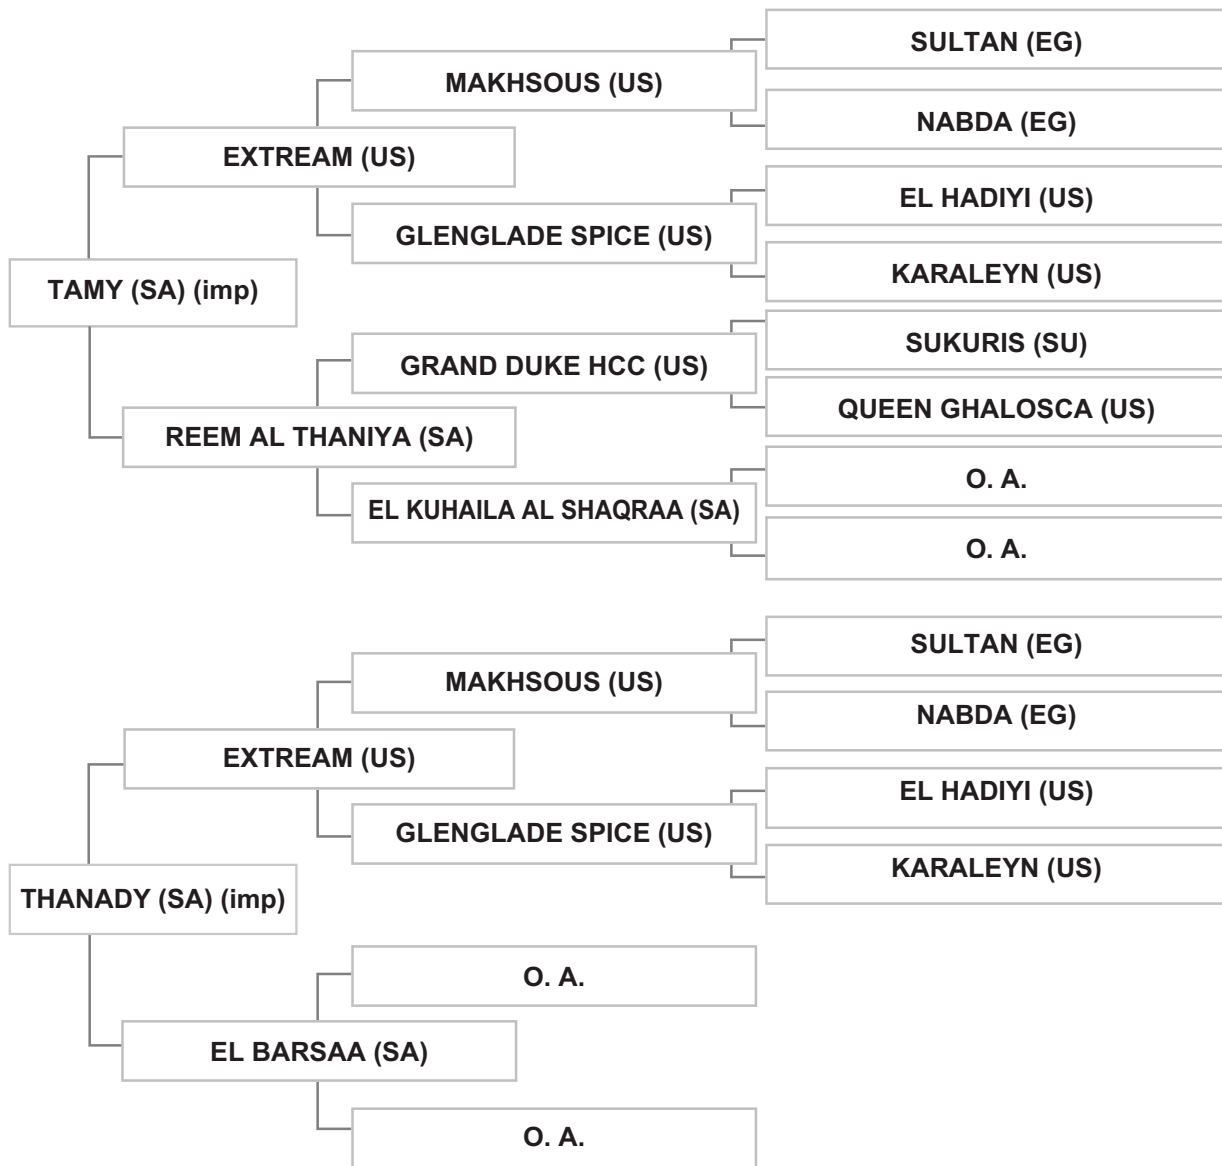

Strain: KEHAILEH (EL BARSAA)

Sire: TAMY (SA) (imp), bay, 2000, SAUDI # 2365, LSB Vol. V # 294
Dam: THANADY (SA) (imp), grey, 1999, SAUDI # 2063, LSB Vol. V # 292

Bred By: Mr. & Mrs. GARBIS SHEKERDJEAN / LEBANON - BEIRUT