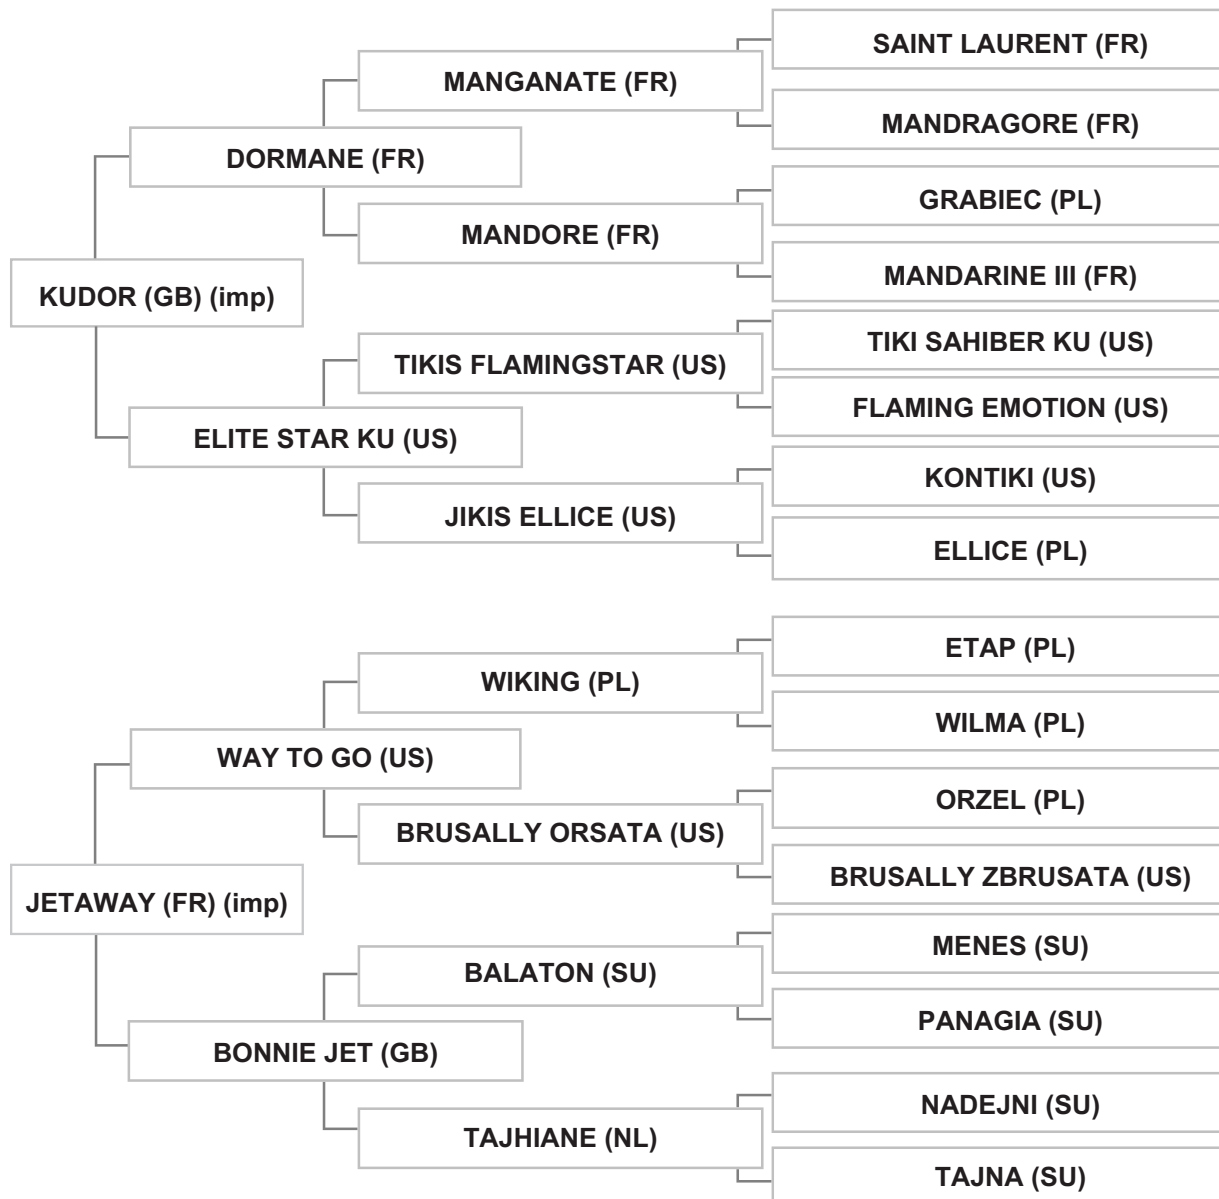

Strain: KEHAILET AJUZ (GAZELLA)

Sire: KUDOR (GB) (imp), grey, 1996, AHSB Vol. XVIII , UAE Vol. VIII # 3213 , LSB Vol. V # 209

Dam: JETAWAY (FR) (imp), bay, 2000, SBFAR Vol. XI , LSB Vol. V # 220

Bred By: ASSI EL HALLANI / LEBANON - AL HELLANIEH