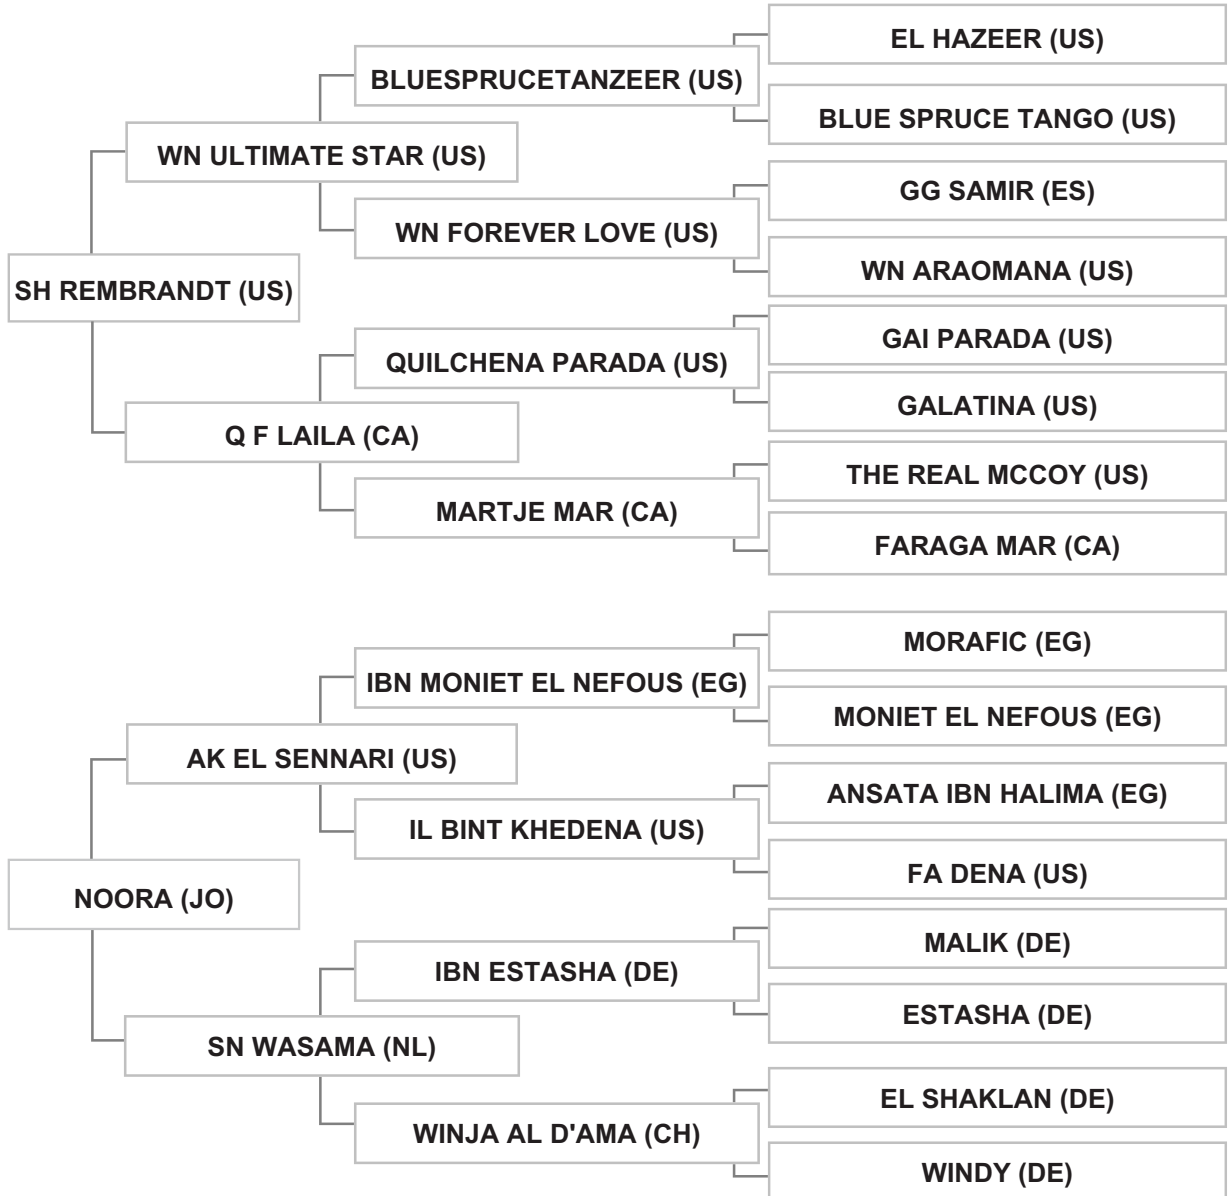

Strain: SAGLAWI JEDRANI (KATEEBEH)

Sire: HASSAN (SY), grey, 1987, SYSB Vol. I # A0008

Dam: TAHKEEQ (SY), grey, 1993, SYSB Vol. III # A0801

Bred By: Mr. MOHAMAD AL DOGHRI / SYRIA

Mr. NAJI AL SHAWI - SYRIA

Strain: KEHEILAN IBN MIZHER (MAWADI,1987)