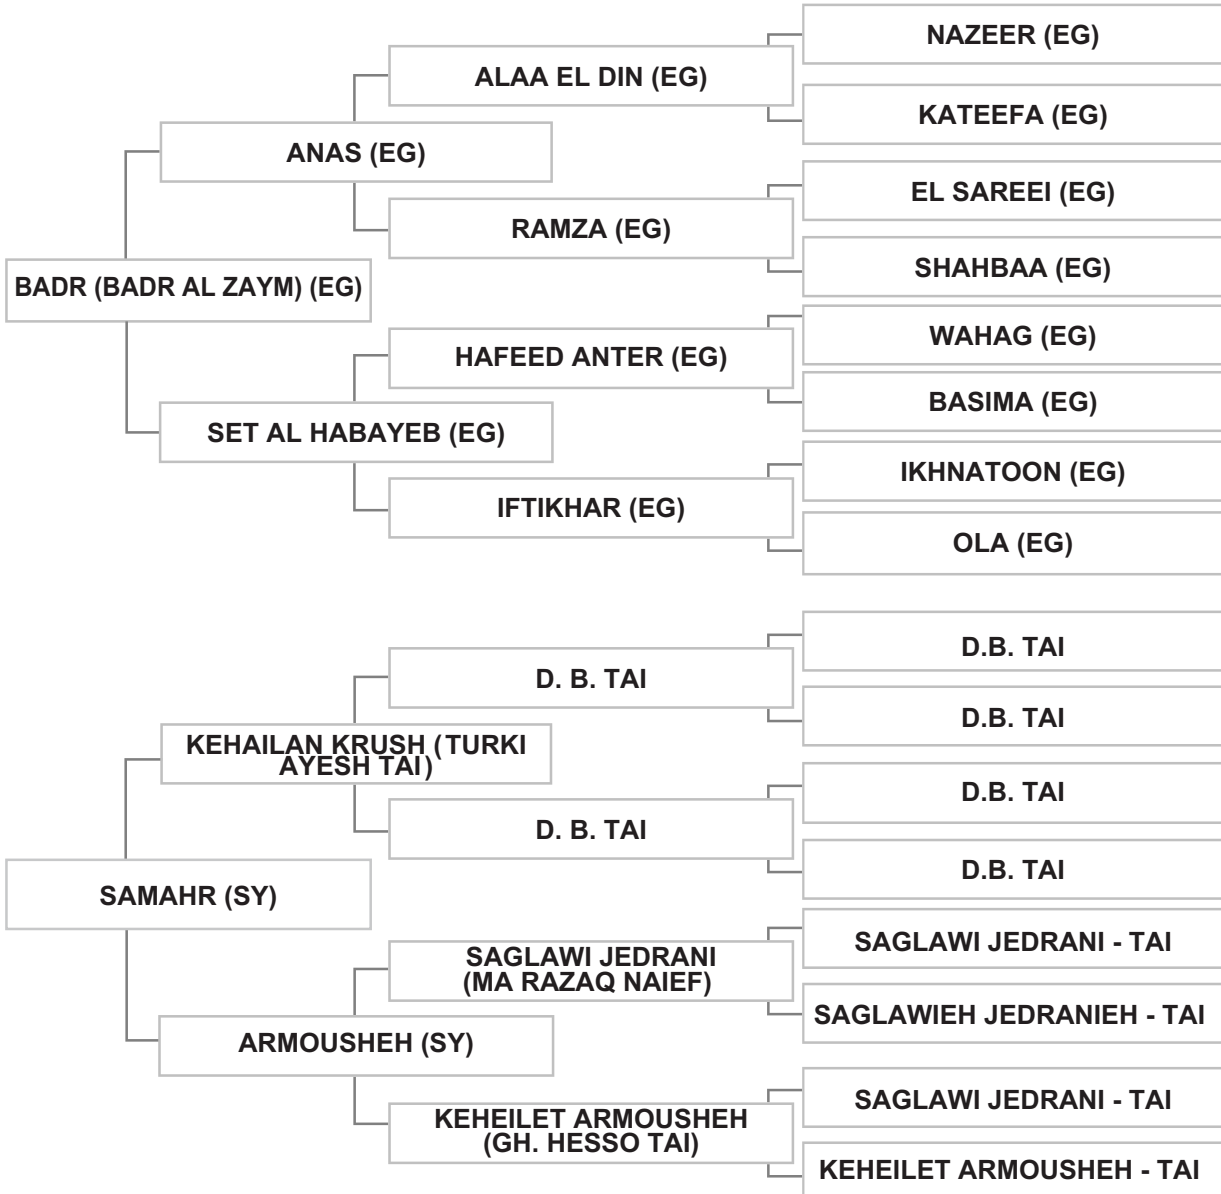

Strain: KEHEILET ARMOUSHEH (ARMOUSHEH)

Sire: BADR (BADR AL ZAYM) (EG), brown, 1996, EAO Vol. IX # E3-1827, SYSB Vol. VIII # A02989

Dam: SAMAHR (SY), Black, 1985, SYSB Vol. I # A0412

Bred by: Mr. MAHMOUD AMANAH / SYRIA

Mr. TAREK IBRAHIM - LEBANON - BA'AKLIN EL CHOUF