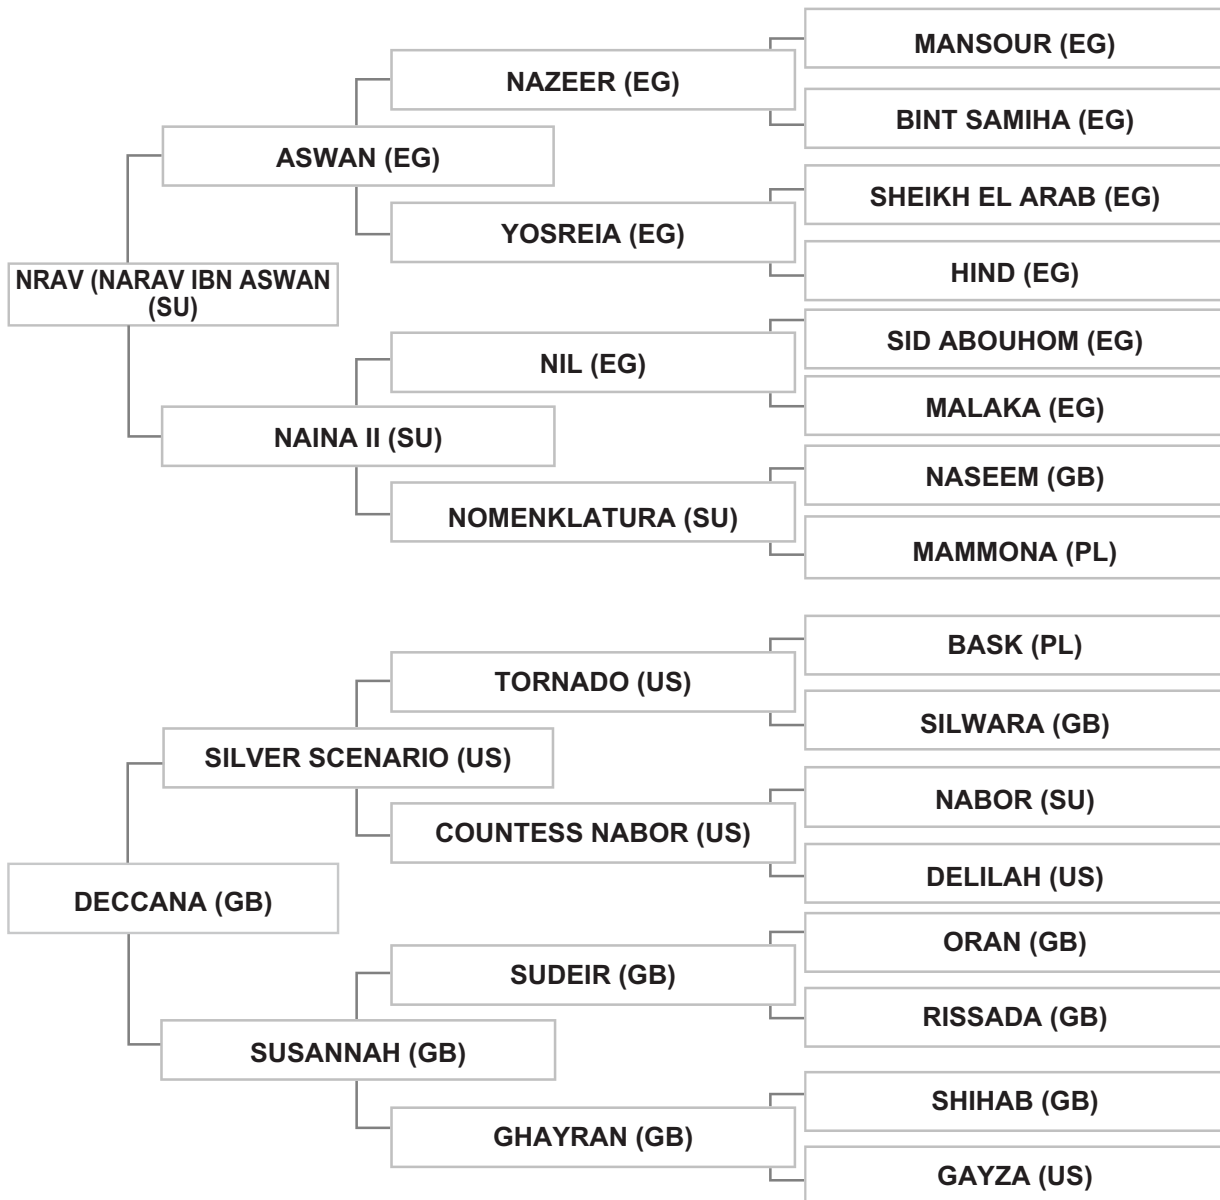

Strain: SEGLAWI JEDRAN OF IBN SUDAN (GHAZIEH)

Sire: NRAV (NARAV IBN ASWAN) (SU), grey, 1978, AHSB Vol. XVI

Dam: DECCANA (GB), grey, 1983, AHSB Vol. XV

Bred by: Mr. H.A.S. & Dr. M. BANCROFT / UNITED KINGDOM

Mr. KHALED MOHAMAD EL AHMAD - GREEN HILL SCHOOL, DOHA ARAMOON - LEBANON