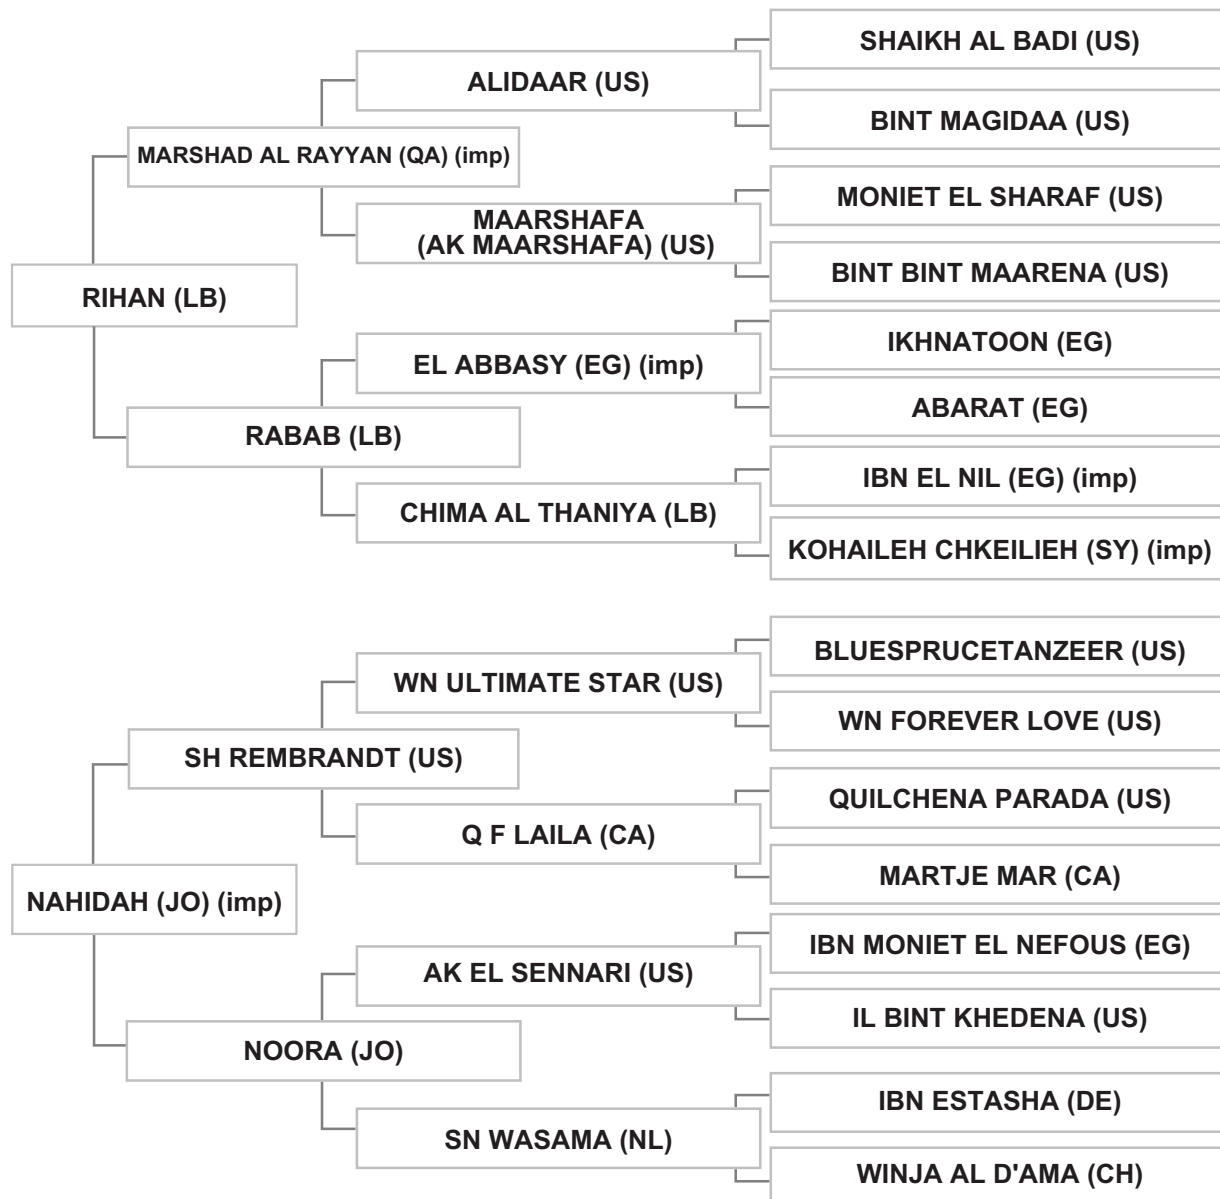

Strain: NOT RECORDED (FAMILY OF MURANA I, 1808)

Sire: RIHAN (LB), chestnut, 2010, LSB Vol. V # 304

Dam: NAHIDAH (JO) (imp), grey, 2010, RJSB Vol. VIII, LSB Vol. V # 374

Bred by: Mr. TALAL EL A'KLY / LEBANON - AL MANSOURA