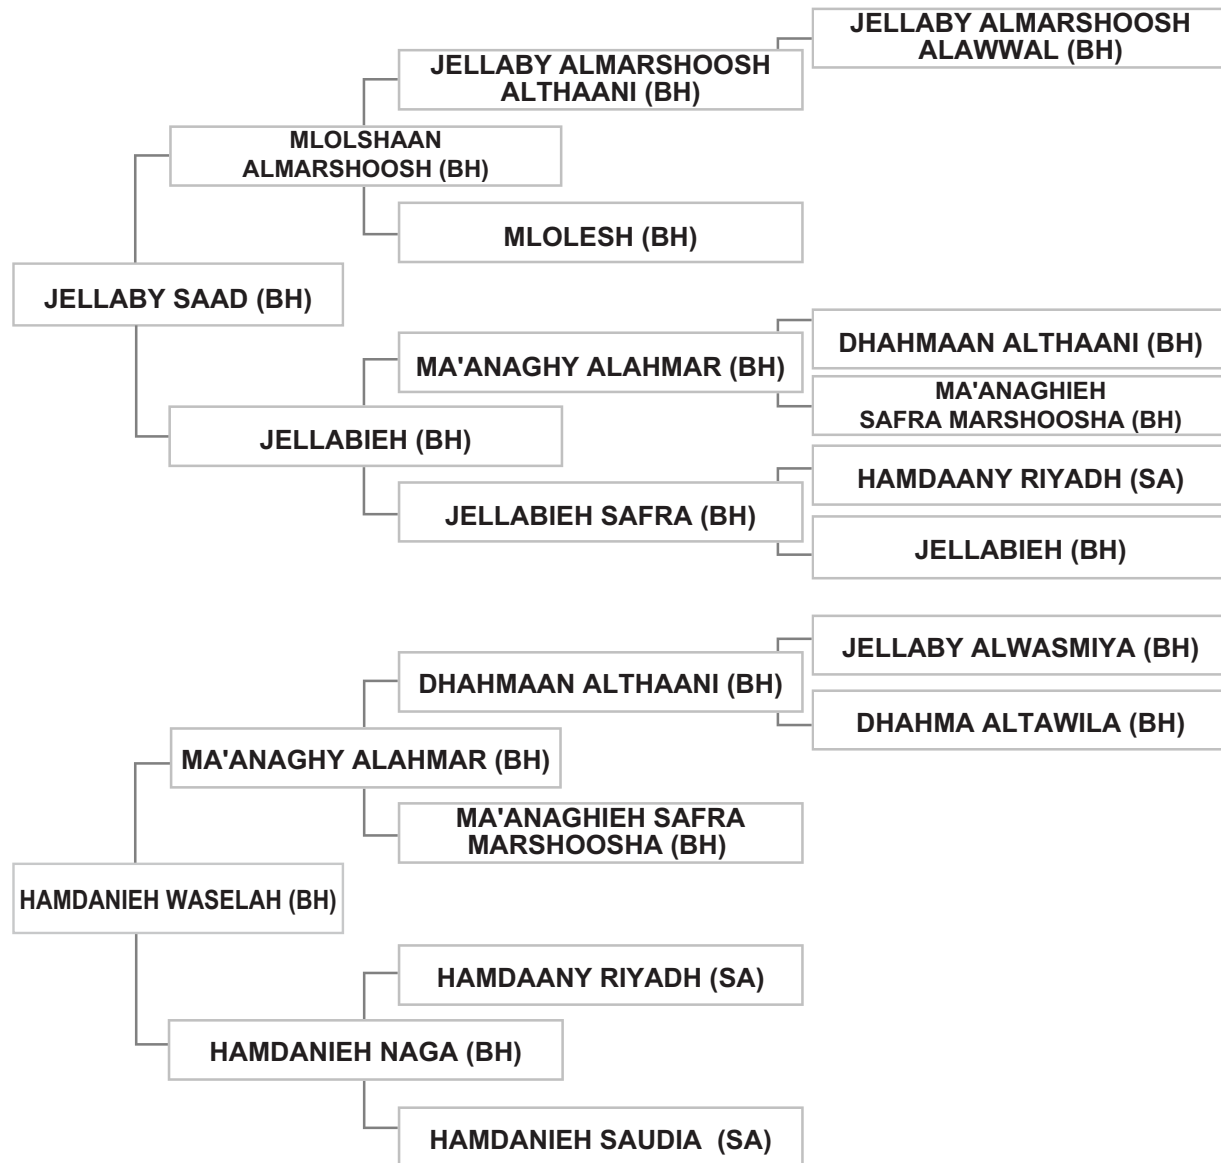

Strain: HAMDAAN (HAMDANIEH NAGA M22)

Sire: JELLABY SAAD (BH), bay, 1988, BHR Vol. II # M48

Dam: HAMDANIEH WASELAH (BH), bay, 1984, BHR Vol. II # M32

Bred By: H. H. SHEIKH MOHAMAD BIN SALMAN AL KHALIFA / BAHRAIN

Mr. ANTOINE AZOUR - LEBANON - NAHR IBRAHIM