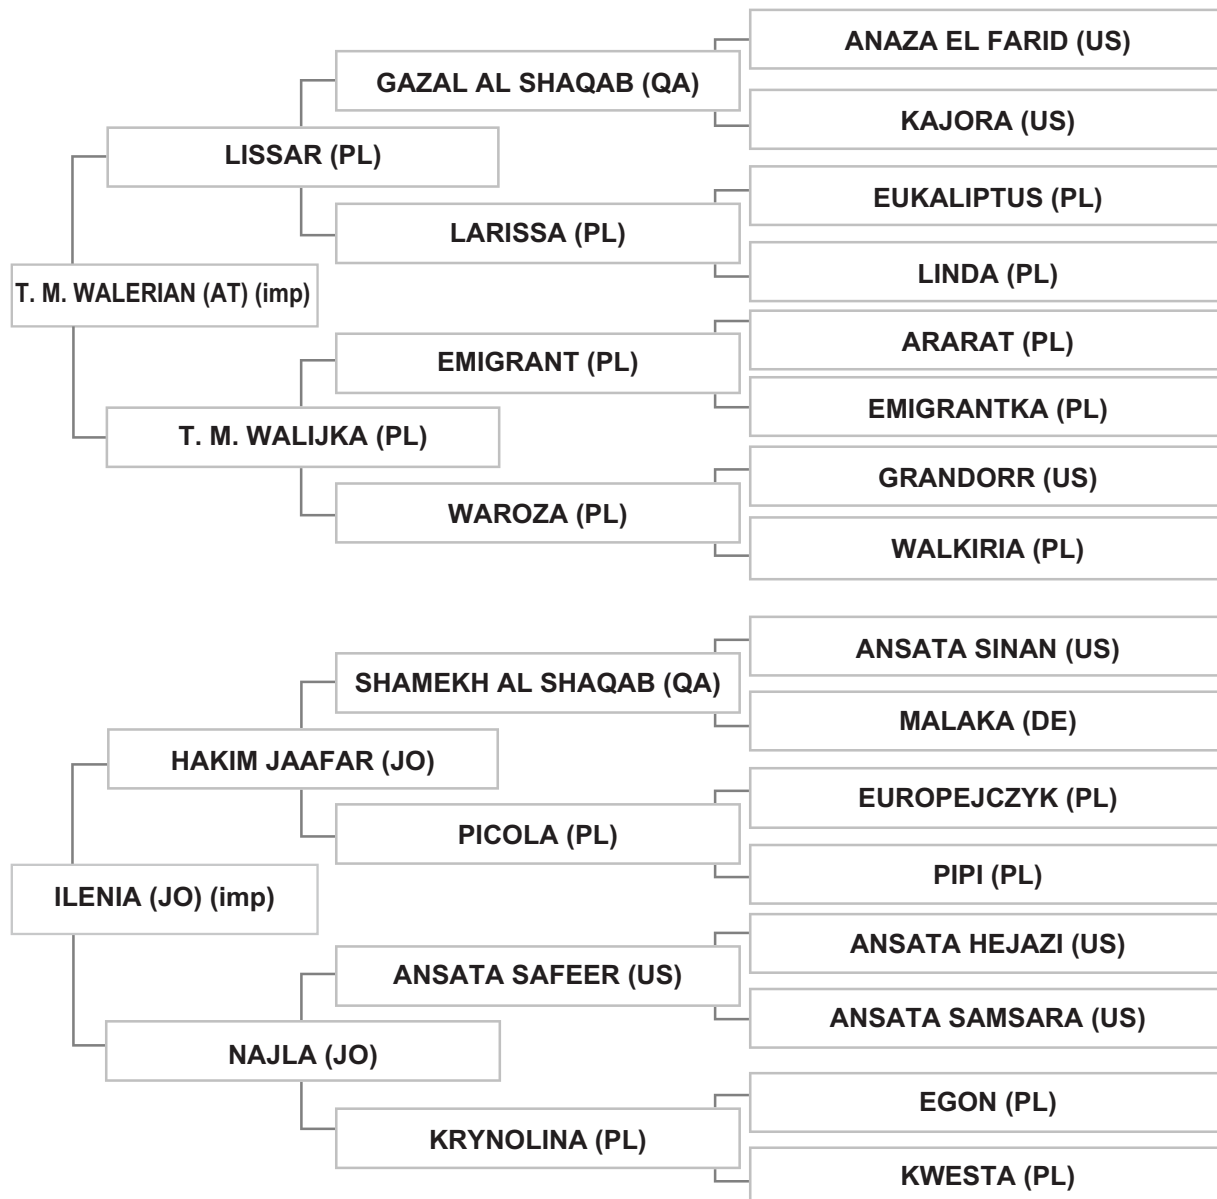

Strain: KEHAILET AJUZ (GAZELLA, CA. 1840)

Sire: T. M. WALERIAN (AT) (imp), grey, 2009, AAS Vol. IV/09-10 # OE-AV 3949, LSB Vol. VI # 382

Dam: ILENIA (JO) (imp), grey, 2008, RJSB Vol. VIII, LSB Vol. V # 372

Bred by: Mr. TALAL EL A'KLY / LEBANON - AL MANSOURA