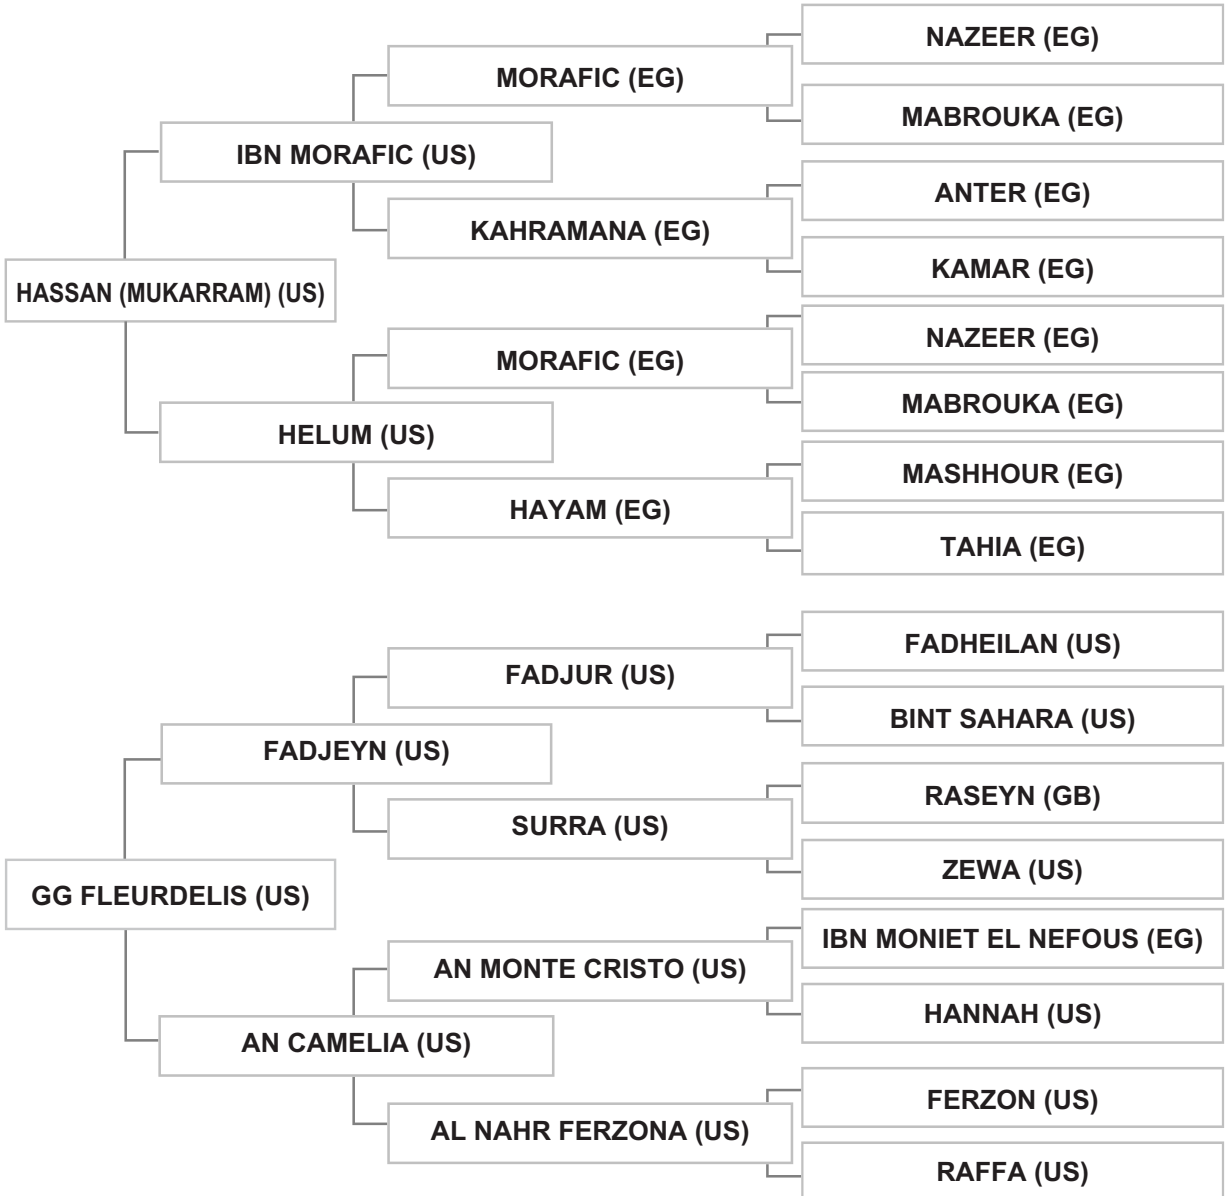

Strain: SEGLAWI JEDRAN OF IBN SUDAN (GHAZIEH)

Sire: POKRAS (SU), bay, 1986, RASB Vol. VI, QASB Vol. II # 235

Dam: SAVIA (GB), chestnut, 1984, AHSB Vol. XV, QASB Vol. I # 37

Bred by: H. E. SHEIKH MOHAMAD BIN KHALIFA AL THANI / QATAR