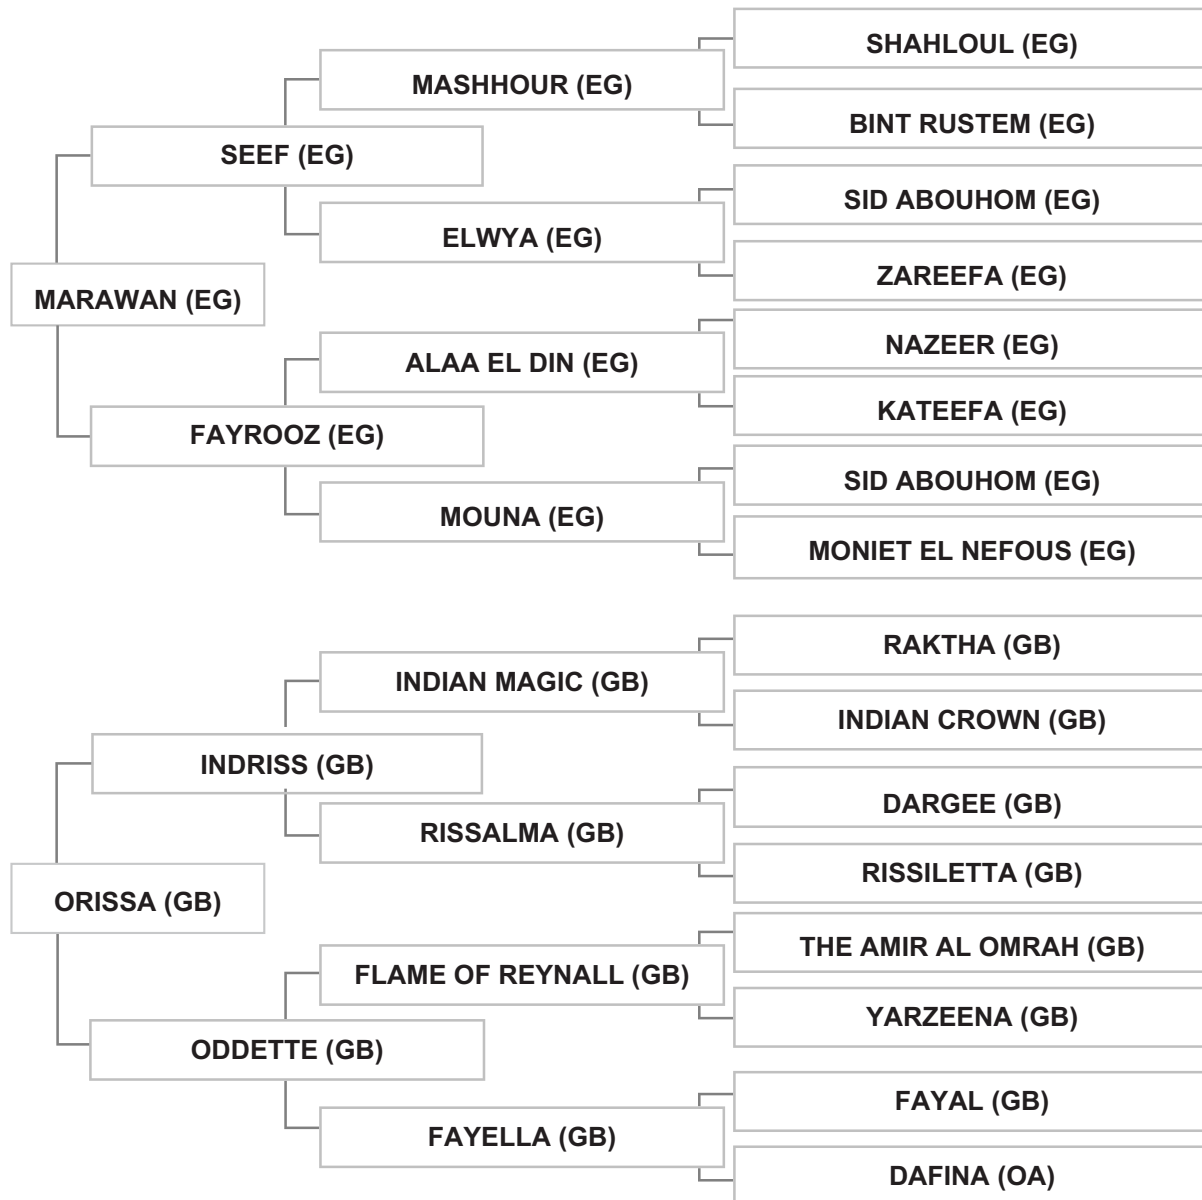

Strain: KEHAILET EL KRUSH (DAFINA)

Sire: MARAWAN (EG), grey, 1974, EAO Vol. IV, AHSB Vol. XIV

Dam: ORISSA (GB), chestnut, 1972, AHSB Vol. XIV

Bred By: Mr. & Mrs. J. UNWIN / ENGLAND

Mr. ROGER KARAM - LEBANON - MAJDAL ANJAR