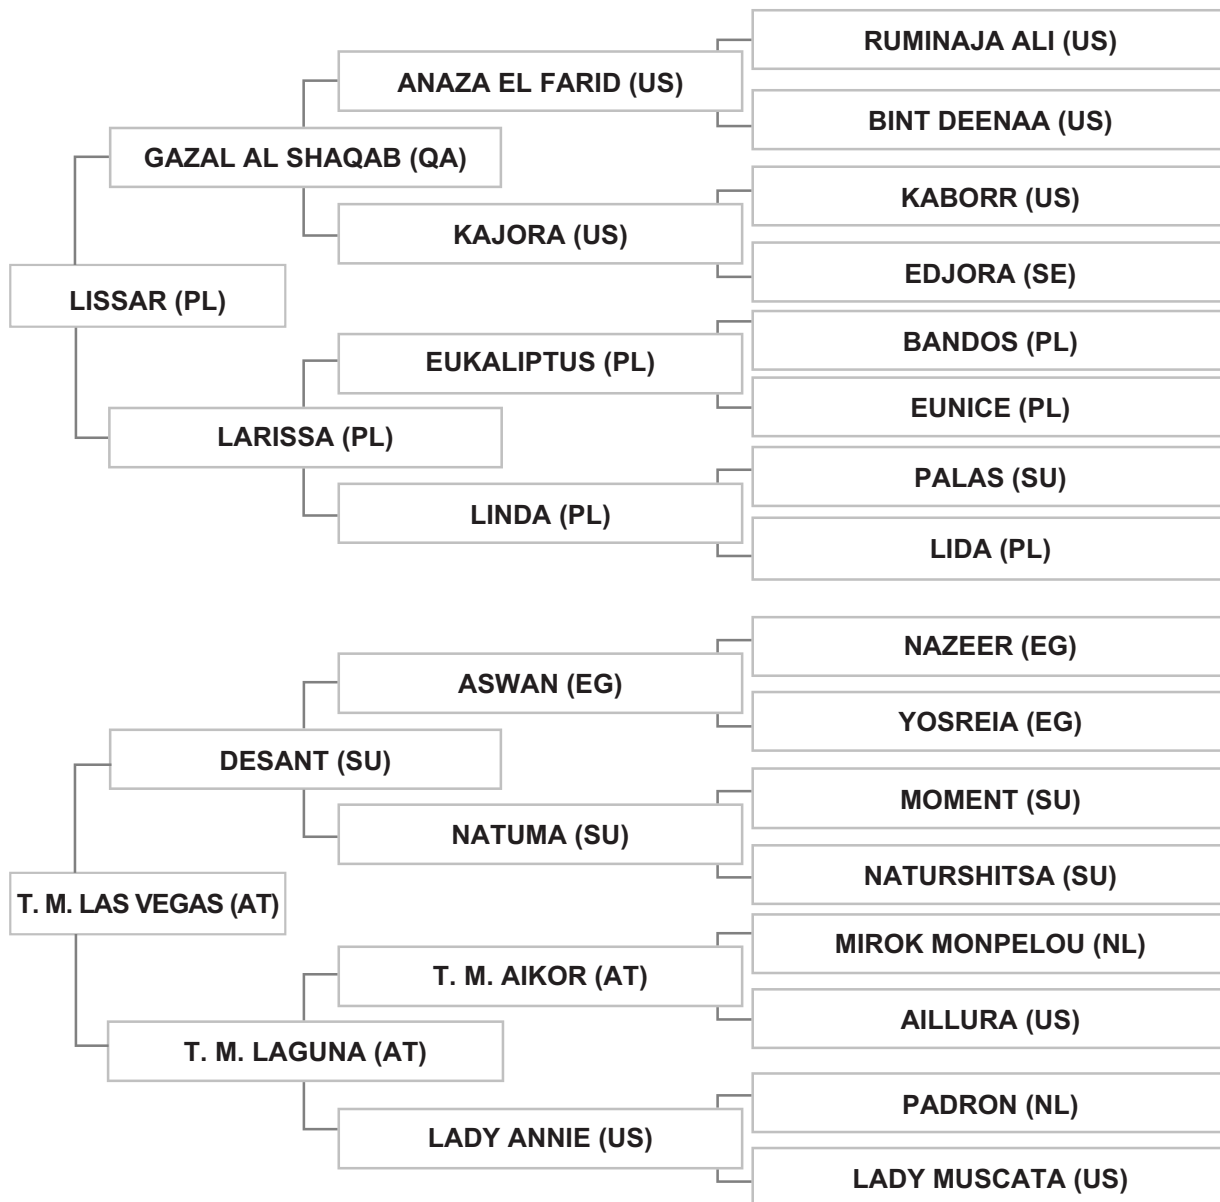

Strain: NOT RECORDED (MILORDKA,1816)

Sire: LISSAR (PL), grey, 2004, PASB Vol. XV/3, AAS Vol. III/07-08 # OE-AV 3765

Dam: T. M. LAS VEGAS (AT), chestnut, 2004, AAS Vol. III/07-08 # OE-AV 3145

Bred by: Mr. FRANK SWOBODA, MONTE VERDE ARABIANS / AUSTRIA

Mr. YASSER DAHROUGE - LEBANON - HADATH