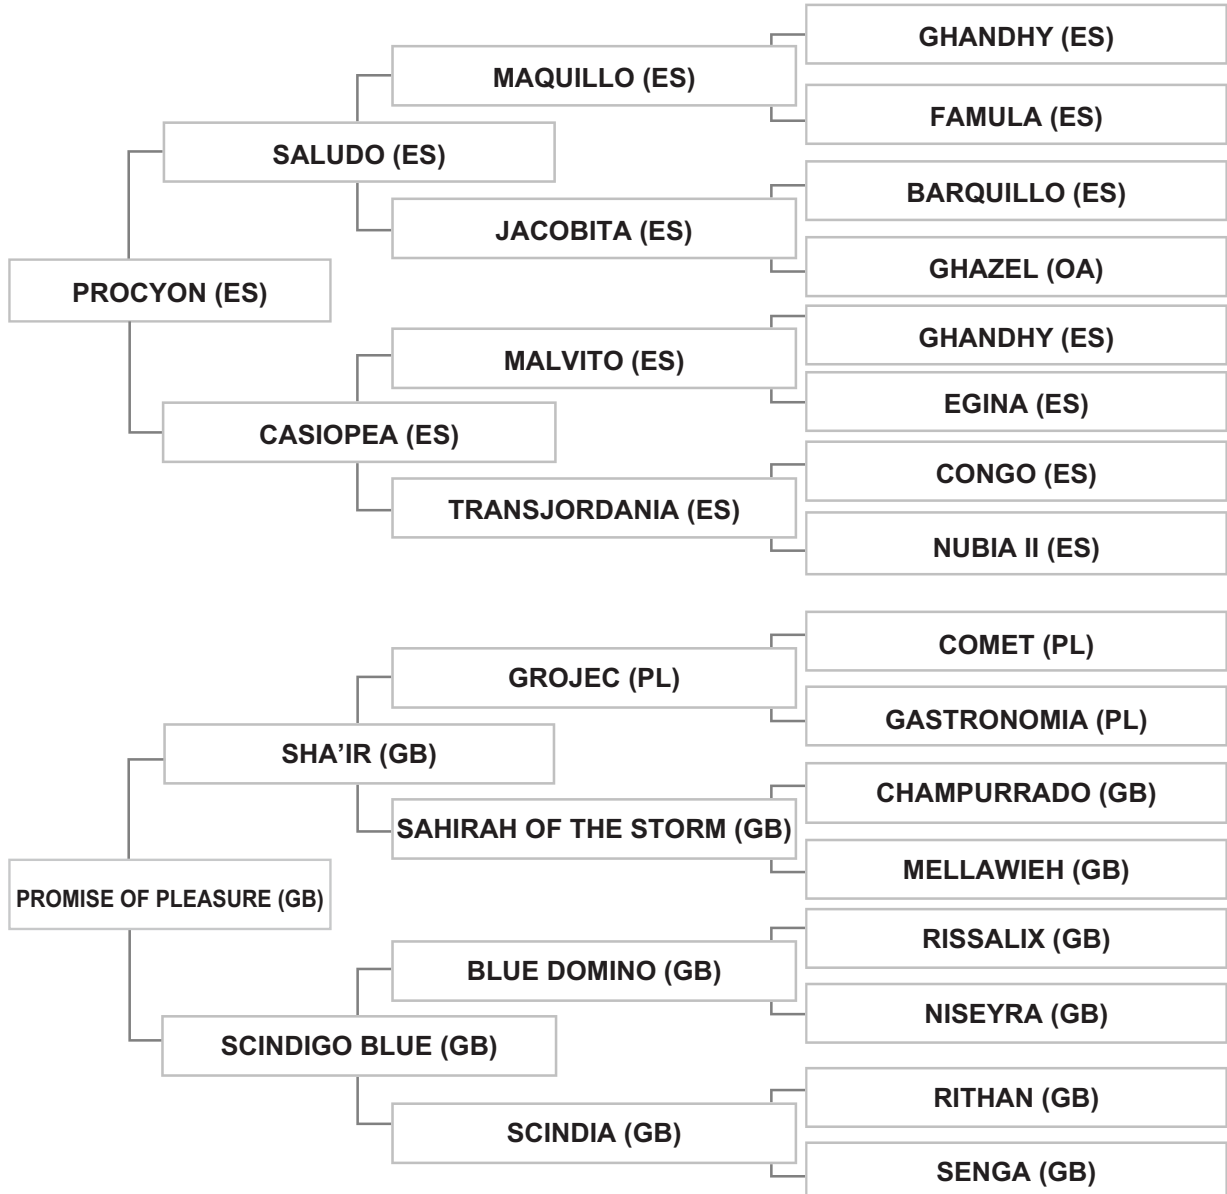

Strain: HAMADANIEH SIMRIEH (SELMA)

Sire: PROCYON (ES), grey, 1972, SSB Vol. III # 4052, AHSB Vol. XIV

Dam: PROMISE OF PLEASURE (GB), bay, 1982, AHSB Vol. XV

Bred by: Mr. & Mrs L. JENKINS / UNITED KINGDOM

Mr. RAED ABDUL HAKIM MANASRAH - LEBANON