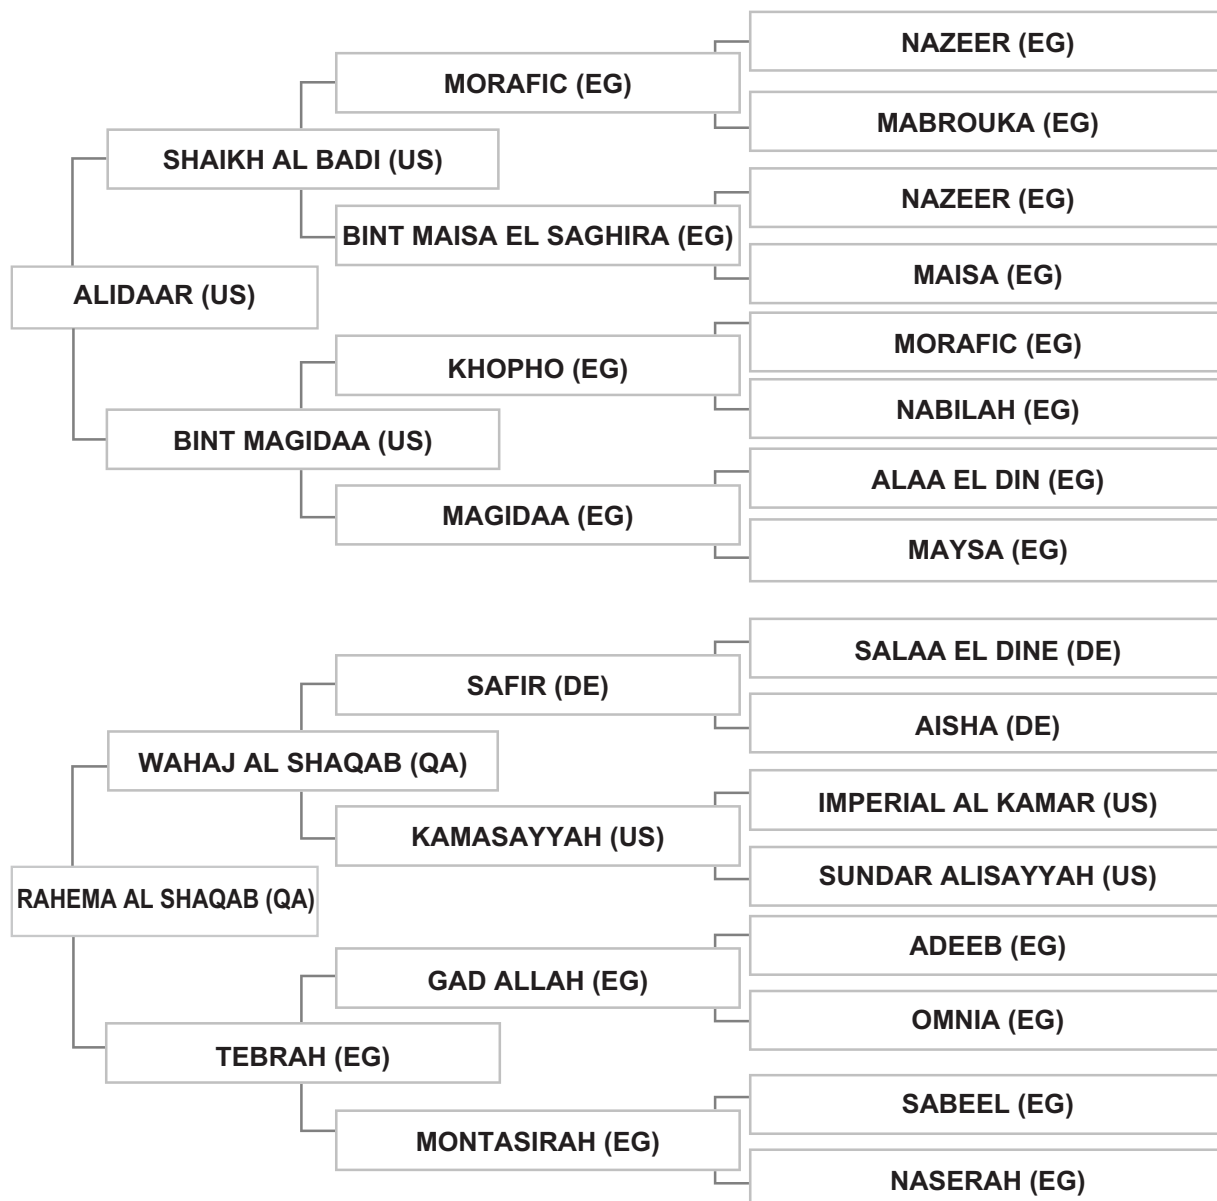

Dam: RAHEMA AL SHAQAB (QA), grey, 2002, QASB Vol. V # 2363

Bred by: AL SHAQAB STUD (MEMBER OF QATAR FOUNDATION) / QATAR

Mr. KHALID AHMED ZAROOUR - LEBANON - TRIPOLI

Strain: HAMDANIEH SEMRIEH (SELMA)

Sire: WH JUSTICE (US), grey, 1999, AHRA # 0569947, AHA # 308082205499