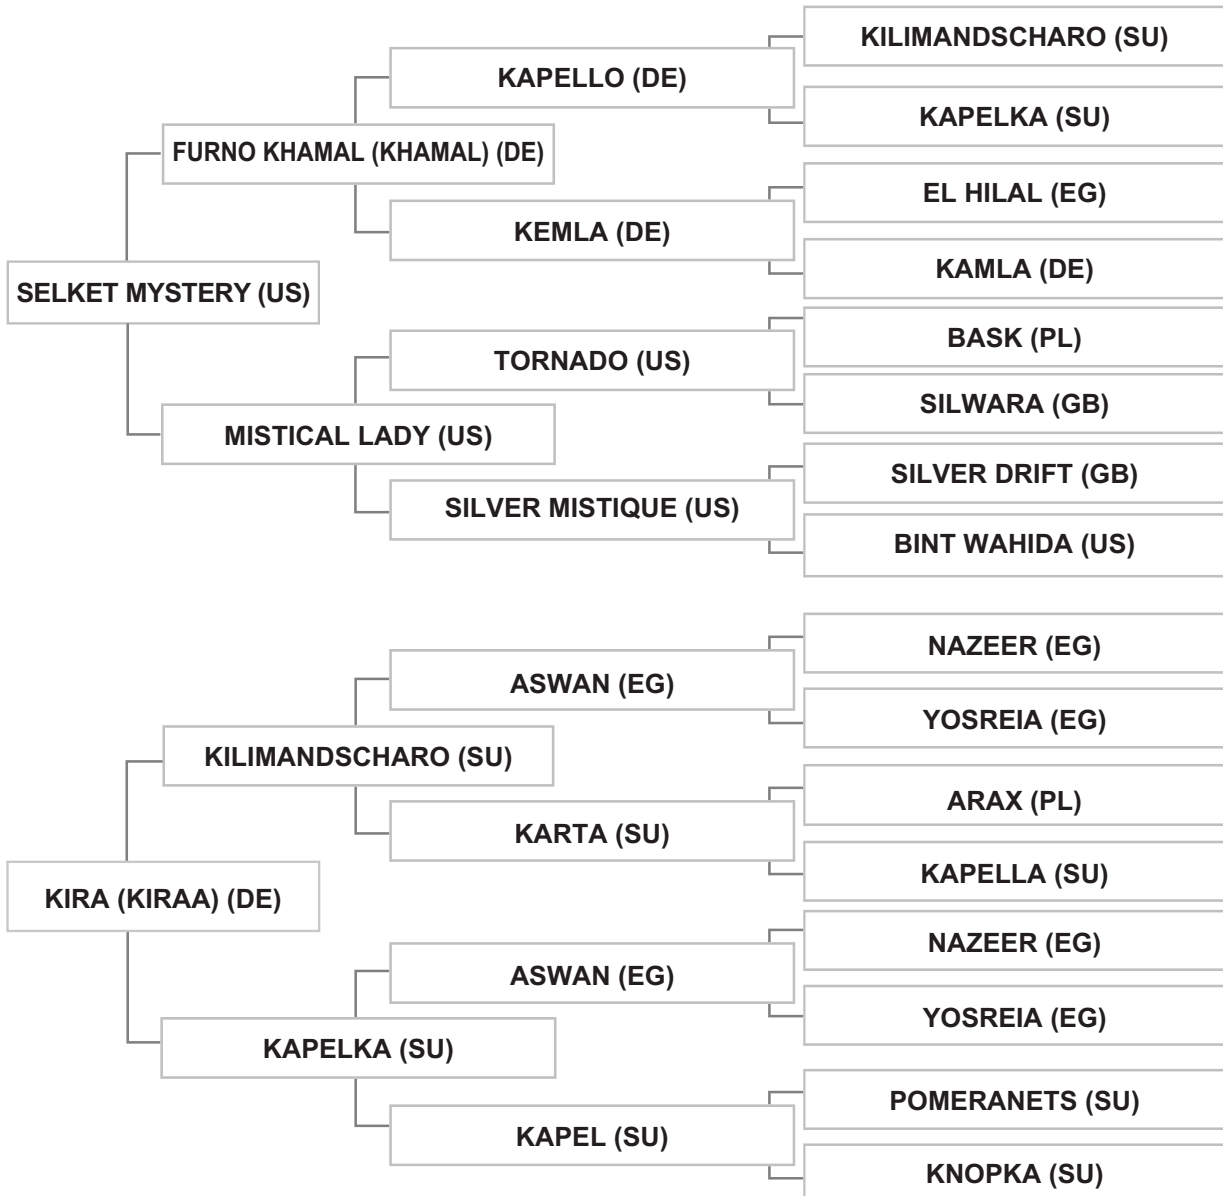

Bred by: SELKET ARABIANS / UNITED STATES OF AMERICA

Dr. ZOUHAIR EL KHATIB - LEBANON - AL DEBBIEH - NEAD STABLES - VILLA ROSA

Strain: KEHAILAN RODAN (RODANIA,1869)

Sire: QR MARC (US), bay, 2005, AHRA

Dam: RAVENWOOD NEJMA (US), black, 1996, PAHR, PASB Vol. XV-5