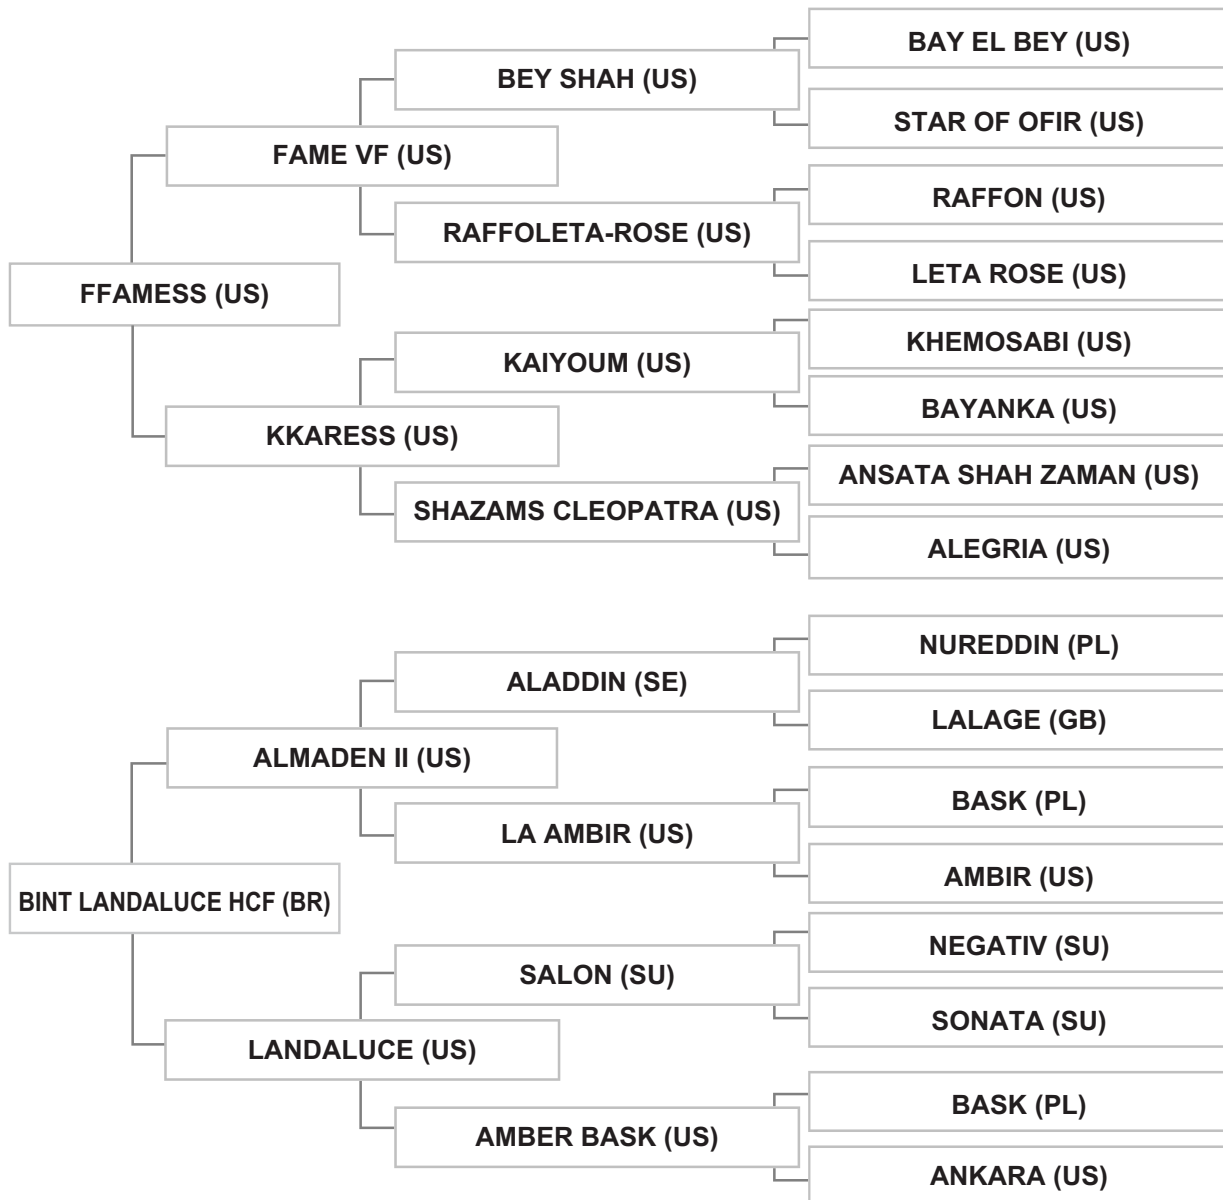

stallion, bay, 2000
BRSB # 36131
AHRA # 0589083
PAHR # 002112

Strain: KEHAILAN RODAN (RODANIA)

Sire: FFAMESS (US), grey, 1991, AHRA # 0474727, UASB # 4524

Dam: BINT LANDALUCE HCF (BR), bay, 1991, BRSB # 16939

Bred By: Mrs. CARLA PAGLIUSO - MASSARI / BRAZIL

Dr. ZUHAIR AL KHATIB - LEBANON - AL DEBBIEH