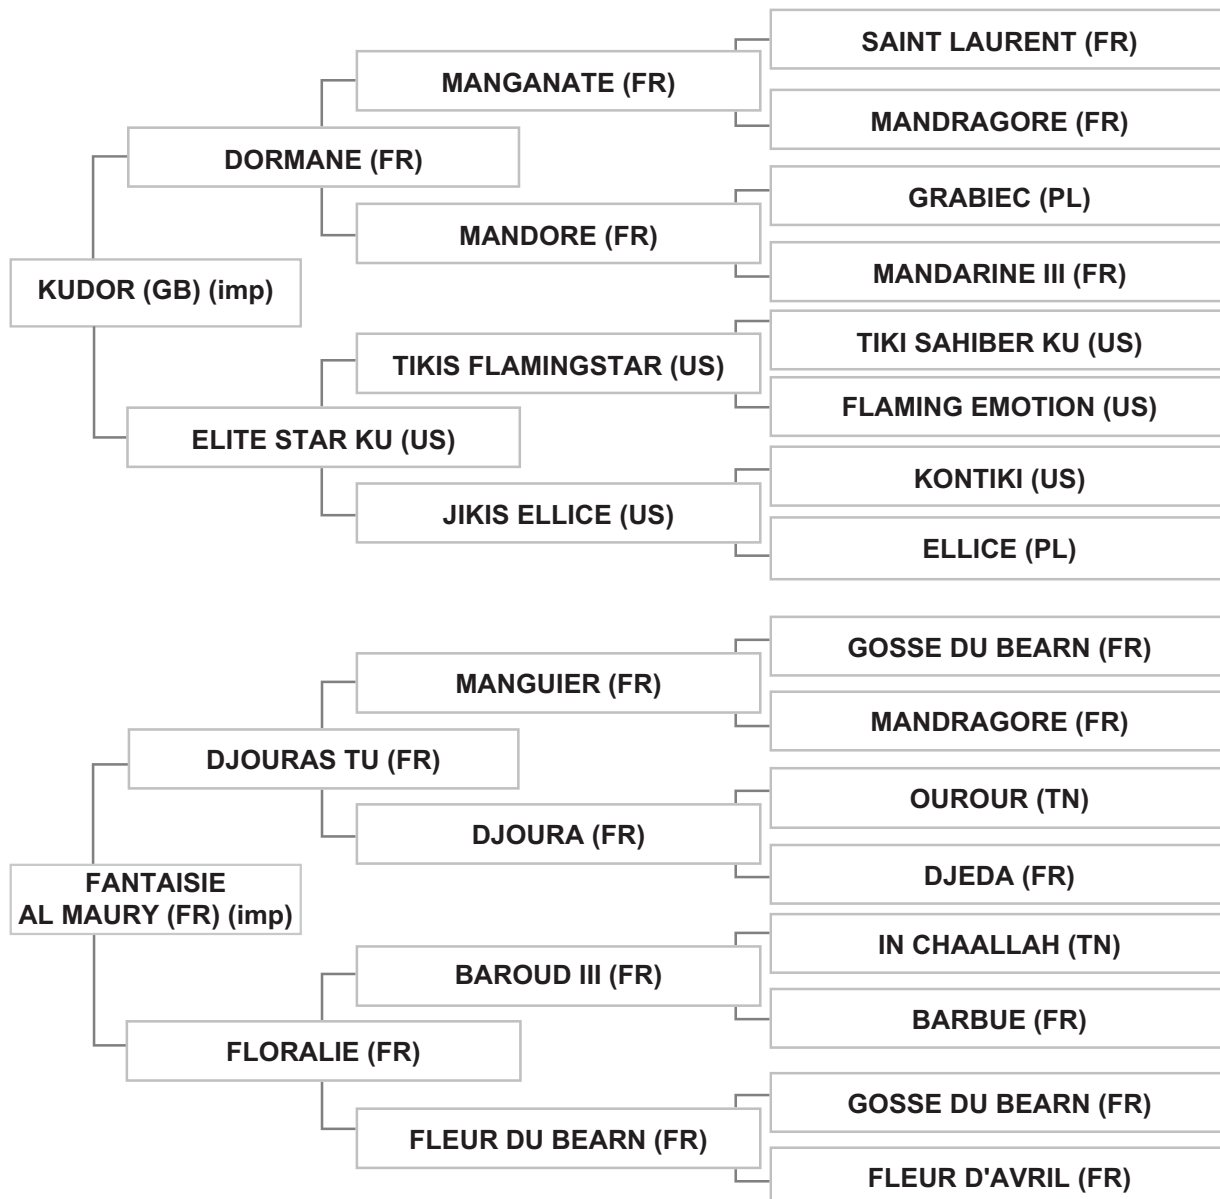

Strain: NOT RECORDED (FAMILY OF AISSA, 1870)

Sire: KUDOR (GB) (imp), grey, 1996, AHSB Vol. XVIII, UAE Vol. VIII # 3213, LSB Vol. V # 209

Dam: FANTAISIE AL MAURY (FR) (imp), chestnut, 1995, SBFAR Vol. VIII, LSB Vol. V # 215

Bred By: Mr. NABIL MOURAD / LEBANON - ZAHLEH - AL KARAK