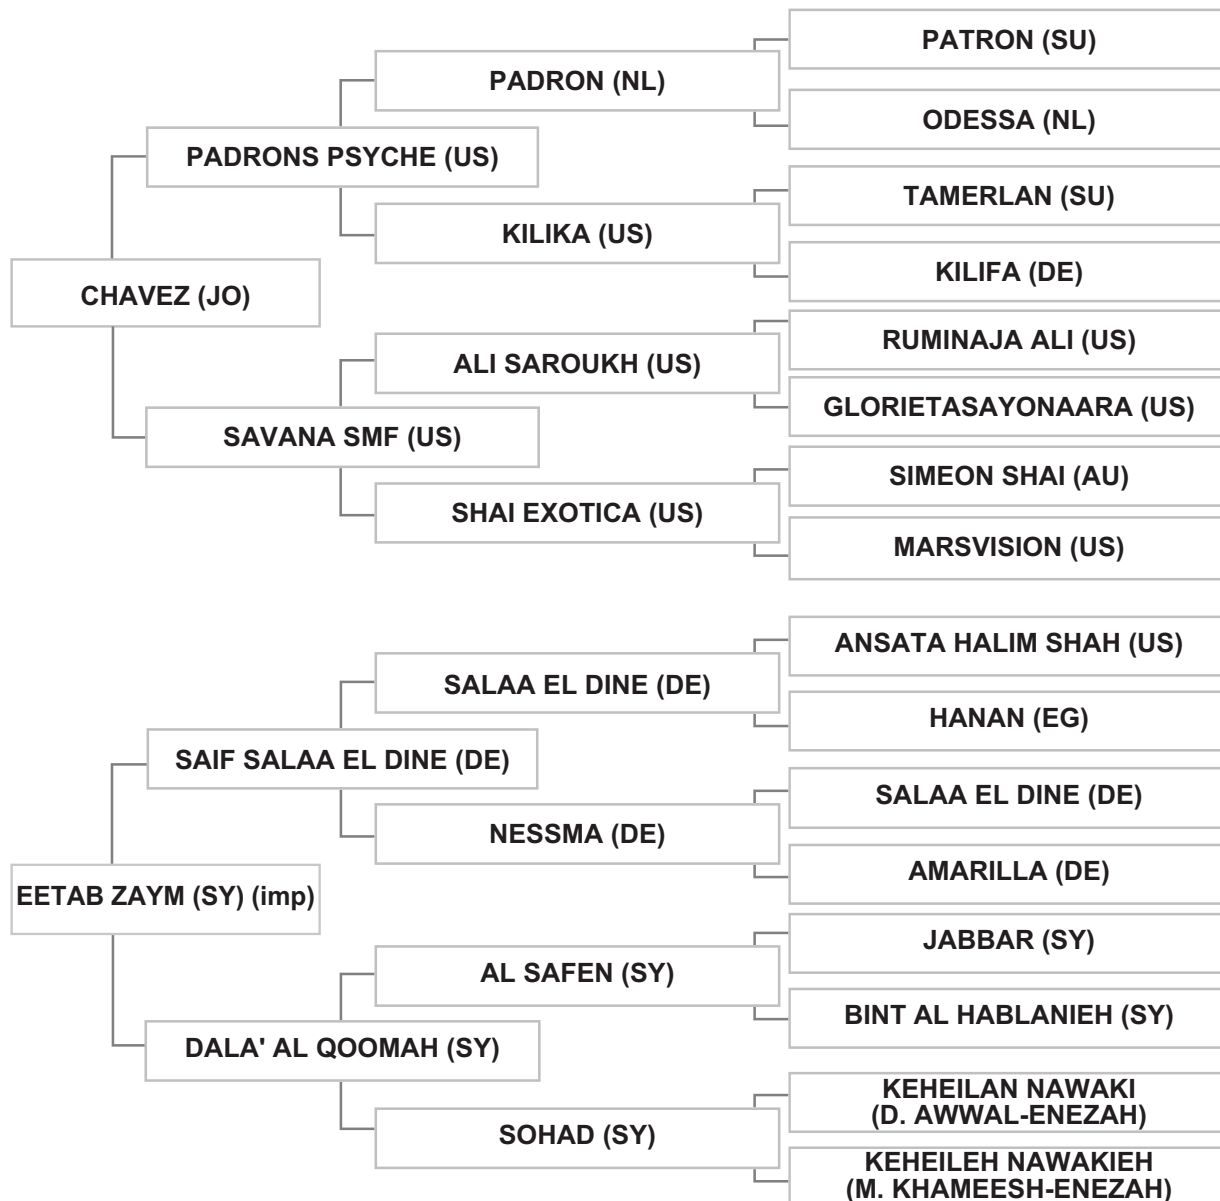

Strain: KEHAILEH NAWAKIEH (SOHAD)

Sire: CHAVEZ (JO), bay, 2009, RJSB Vol. VIII , SYSB # A06223

Dam: EETAB ZAYM (SY) (imp), grey, 2005, SYSB Vol. X # A03438 , LSB Vol. V # 350

Bred By: Mr. KHALED EL MALAT / LEBANON - BA'ALBACK