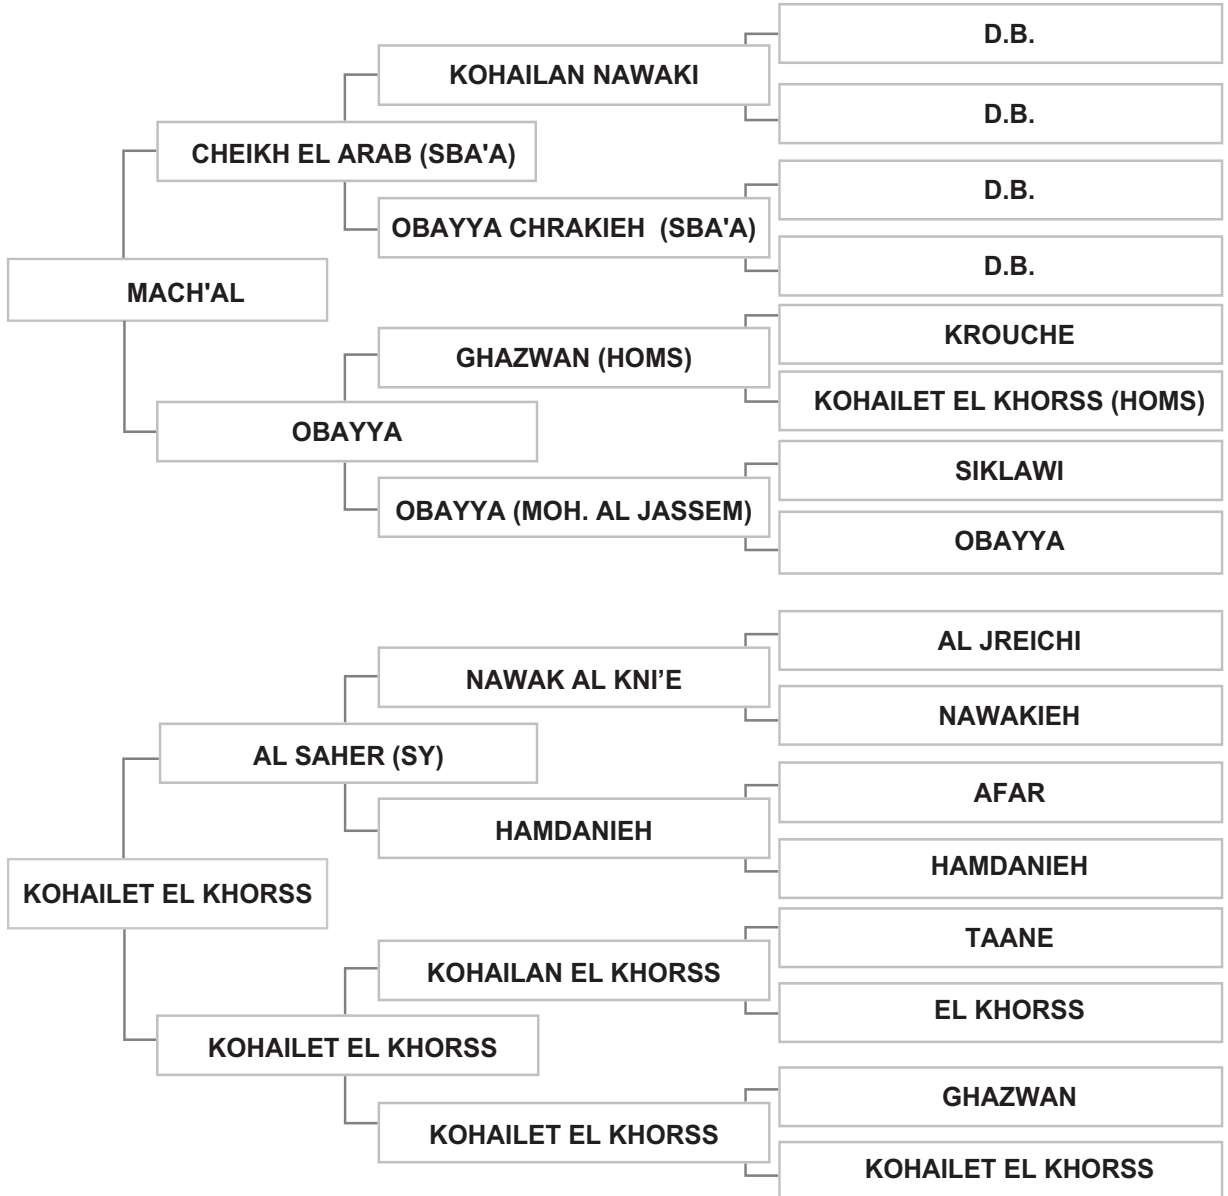

Strain: KOHAILAN EL KHORSS

Sire: MACH'AL

Dam: KOHAILET EL KHORSS

Bred by: Mr. AZMI GHAZI / LEBANON - TRIPOLI