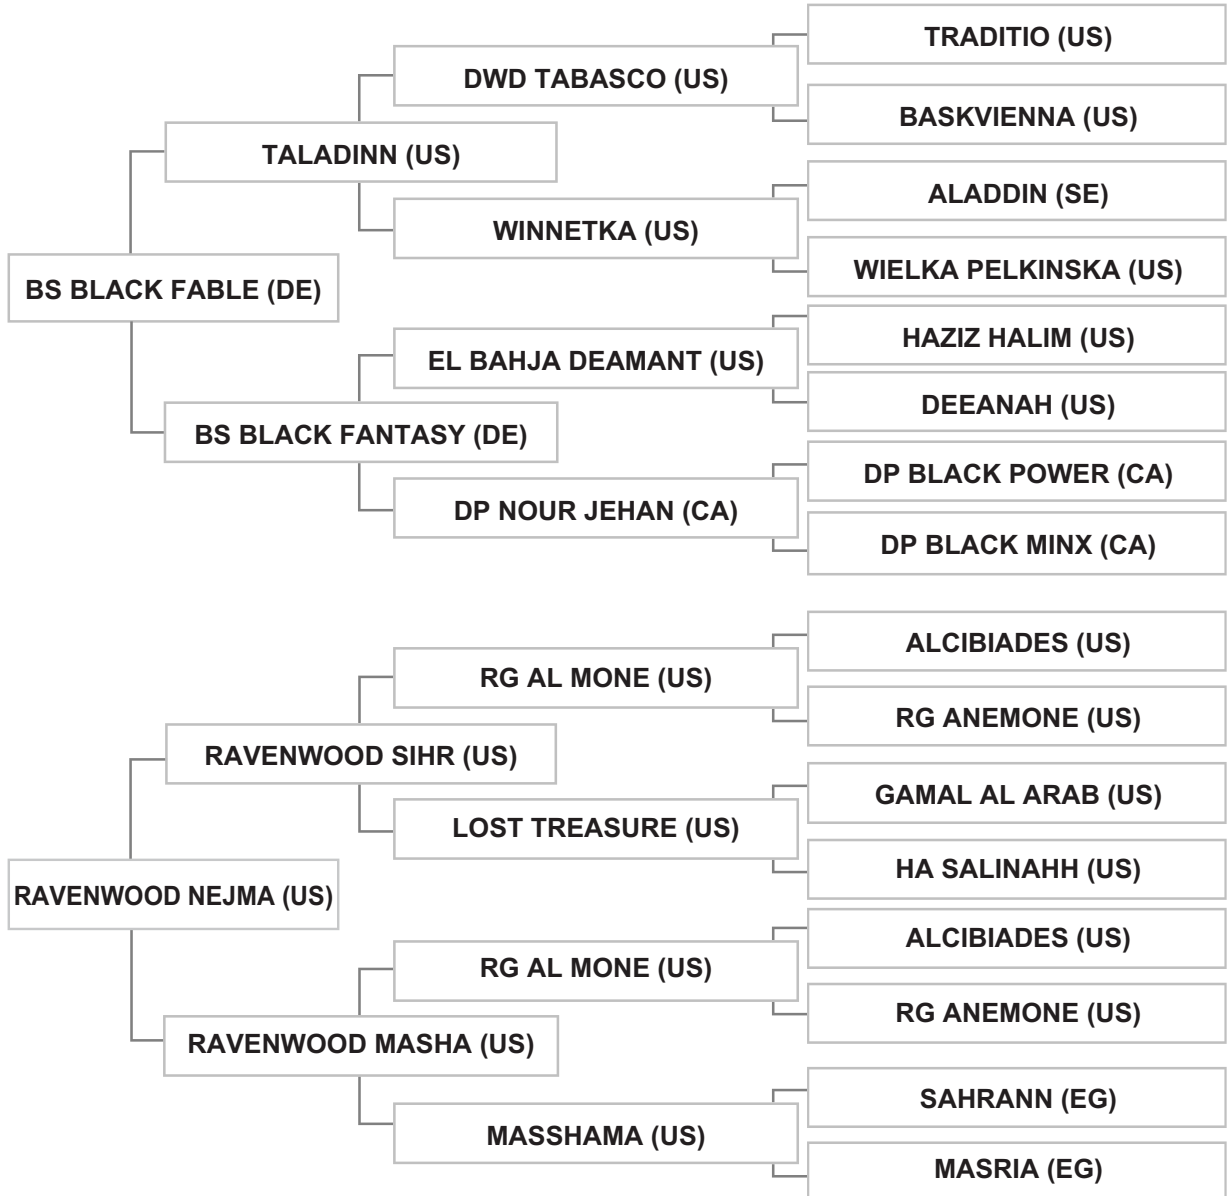

Strain: KEHAILEH RODANIEH (RODANIA)

Sire: BS BLACK FABLE (DE), black, 1998, GASB Vol. VI # 08/21259/98

Dam: RAVENWOOD NEJMA (US), black, 1996, AHRA # 535881, PASB Vol. XV-5

Bred By: Mrs. ALICJA NAPIORA, SILVATICA BLACK ARABIANS / POLAND

Mr. YASSER DAHROUGE - LEBANON - HADATH