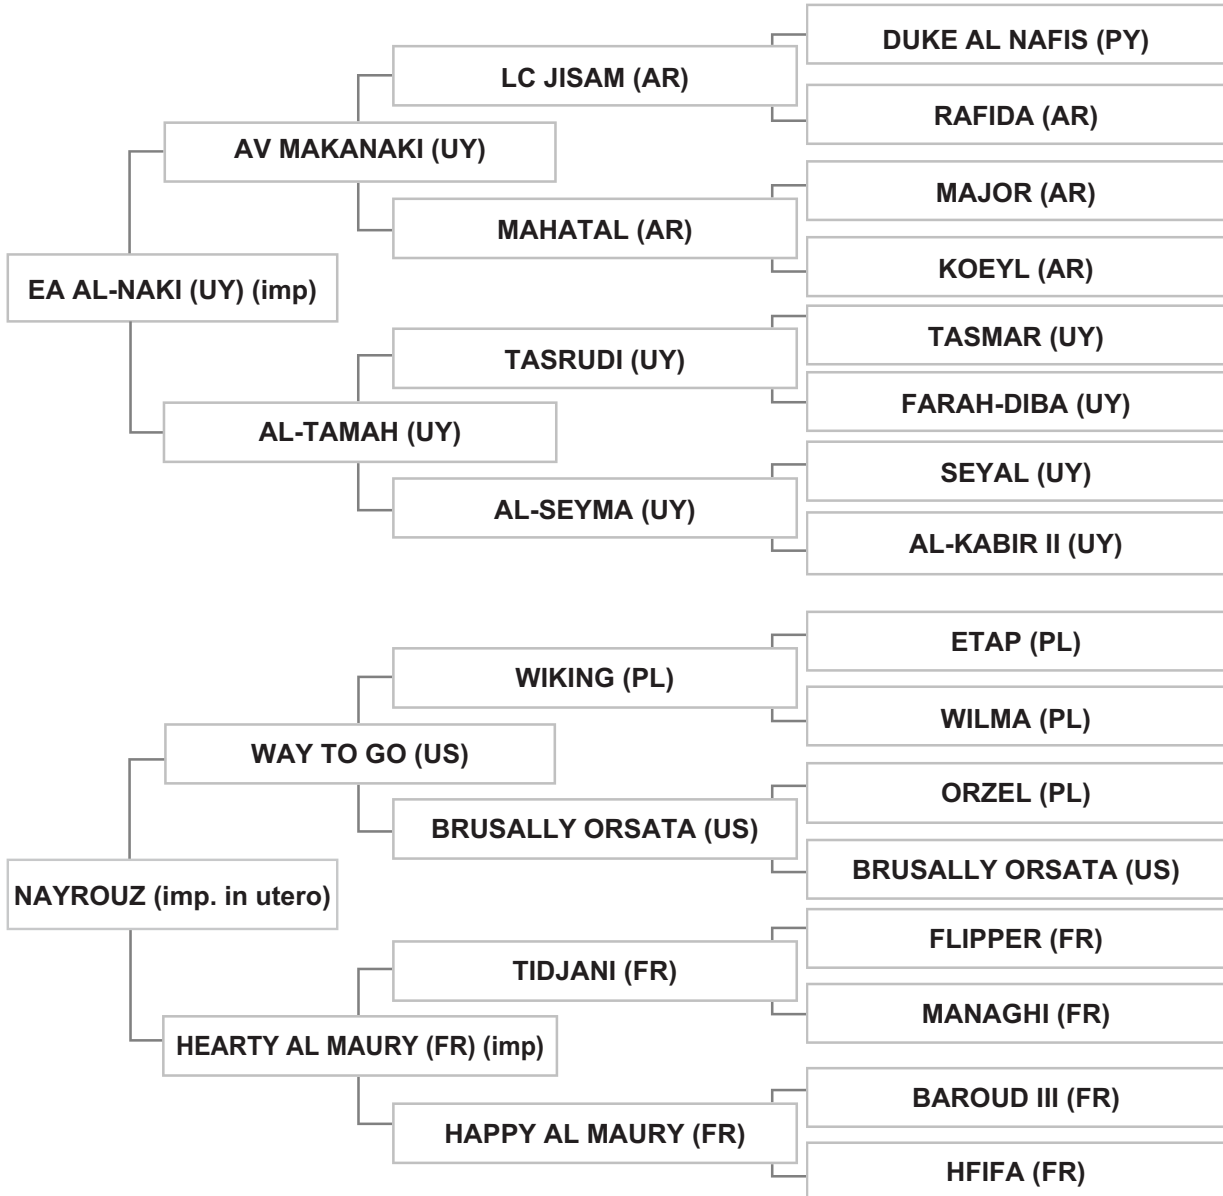

Strain: SHUWEYMAN SABBAH (CHERIFA)

Sire: EA AL-NAKI (UY) (imp), chestnut, 1995, UASB # 4101, UAE Vol. VII # 2609, LSB Vol. V # 210

Dam: NAYROUZ (imp. in utero), bay, 2005, LSB Vol. V # 192

Bred By: Mr. NABIL MOURAD / LEBANON - SA'ADNAYEL