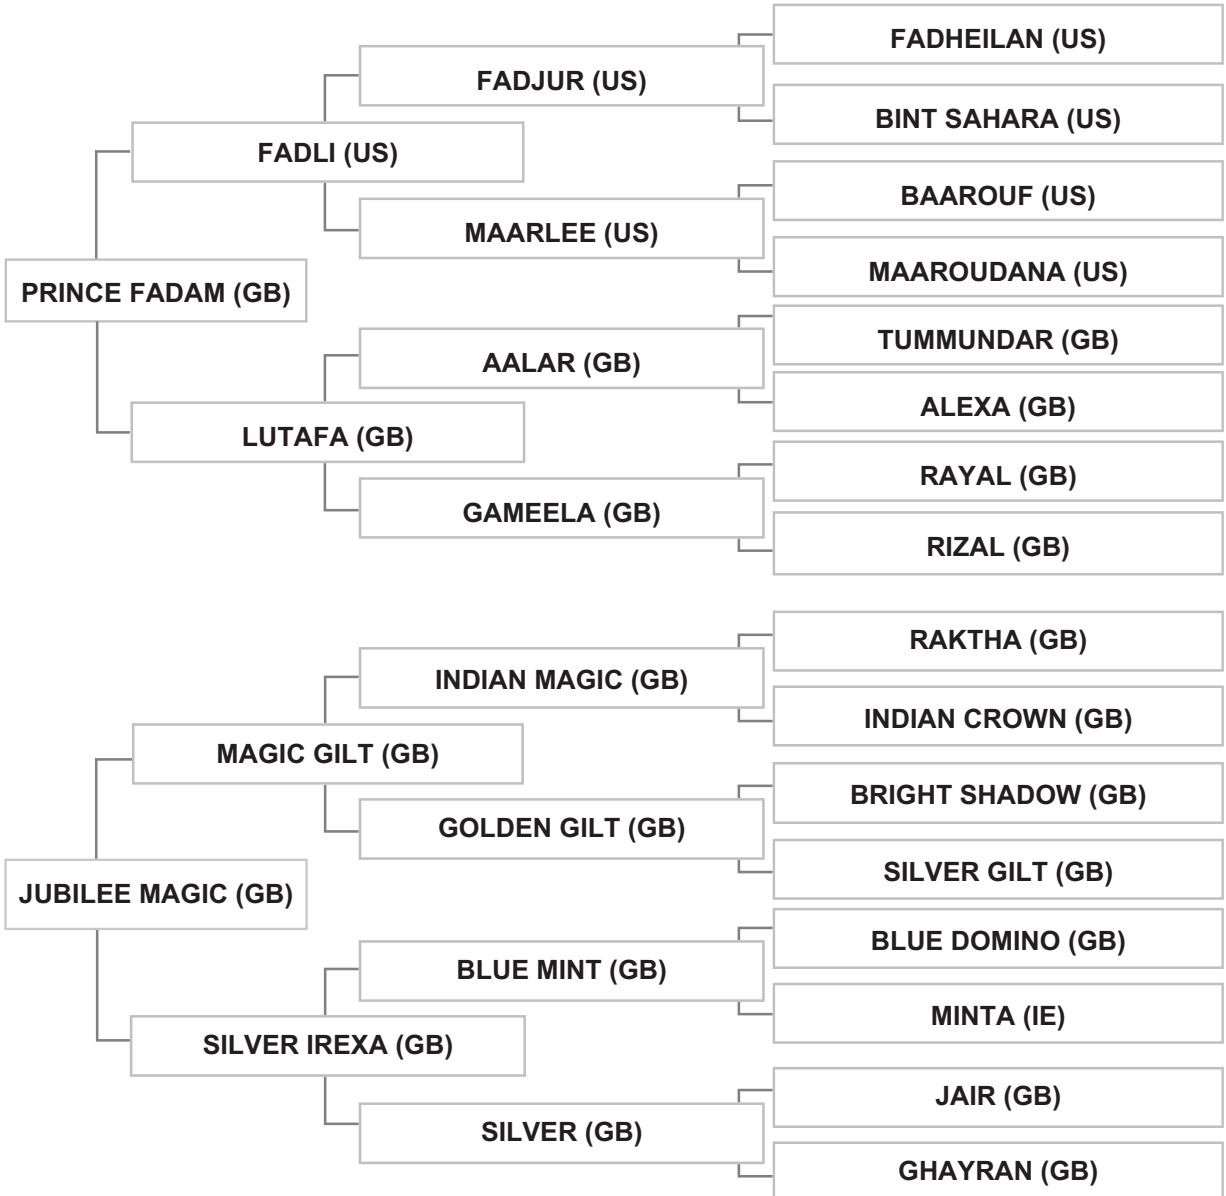

MAY PRINCE (GB) (imp)

stallion, chestnut, 1982
AHSB
QASB Vol. I # 78

Strain: SEGLAWI JEDRAN OF IBN SUDAN (GHAZIEH)

Sire: PRINCE FADAM (GB), chestnut, 1976, AHSB Vol. XIII

Dam: JUBILEE MAGIC (GB), chestnut, 1977, AHSB Vol. XIII

Bred by: Mrs. J. E. CHEESE / UNITED KINGDOM

Mr. KHALED MOHAMAD EL AHMAD - GREEN HILL SCHOOL, DOHA ARAMOON - LEBANON