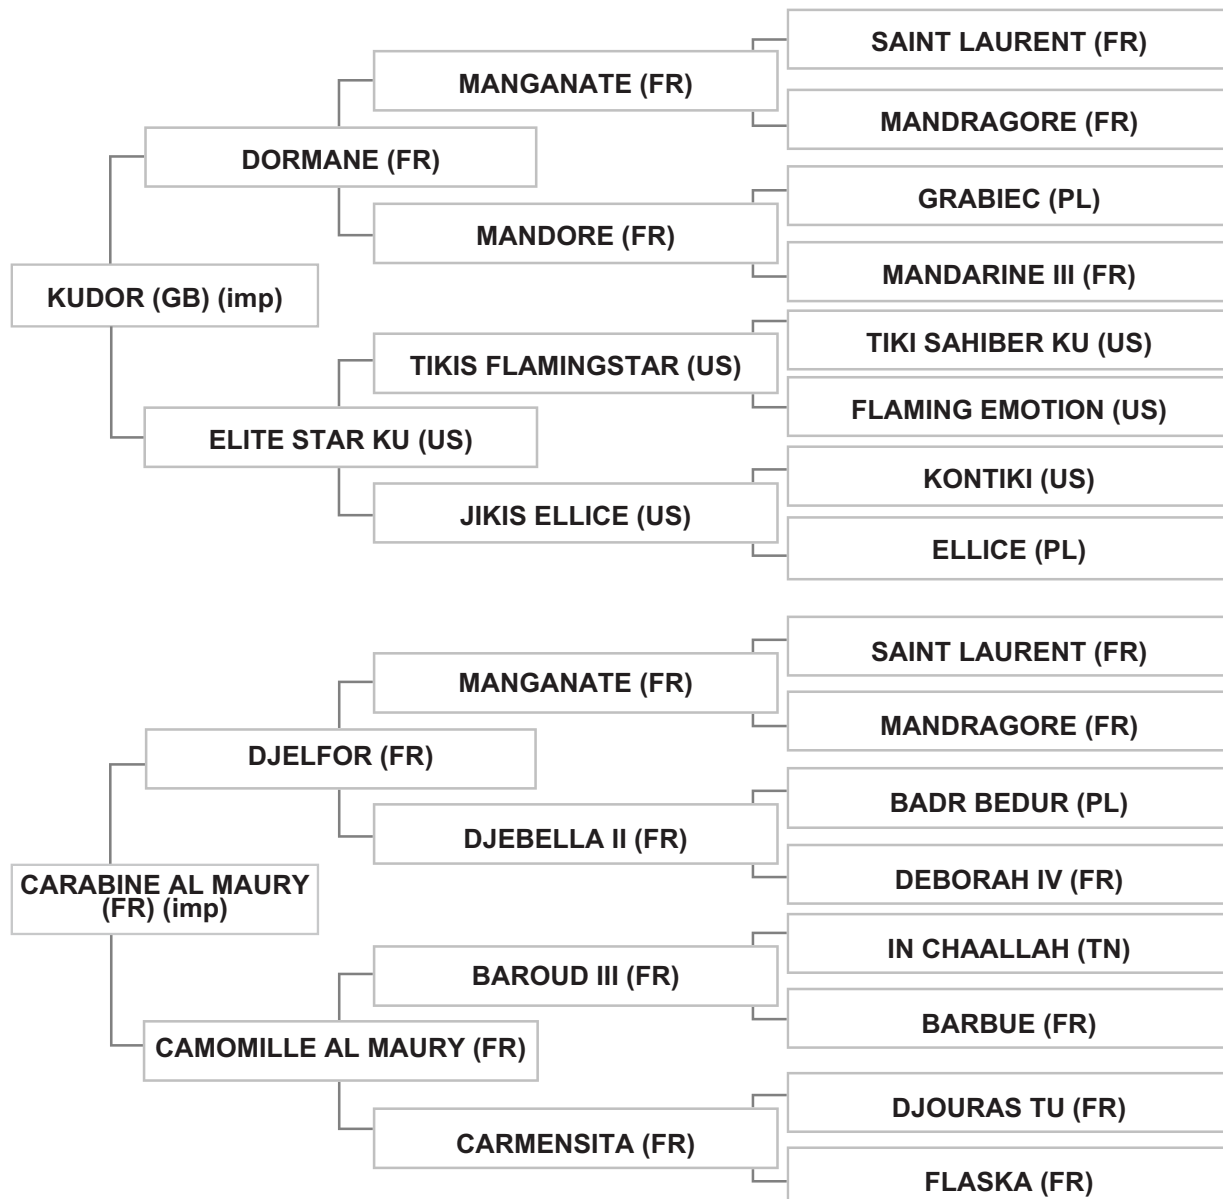

Strain: NOT RECORDED (FAMILY OF AISSA, 1870)

Sire: KUDOR (GB) (imp), grey, 1996, AHSB Vol. XVIII, UAE Vol. VIII # 3213, LSB Vol. V # 209

Dam: CARABINE AL MAURY (FR) (imp), chestnut, 1996, SBFAR Vol. IX , LSB Vol. V # 211

Bred By: Mr. NABIL MOURAD / LEBANON - ZAHLEH - AL KARAK