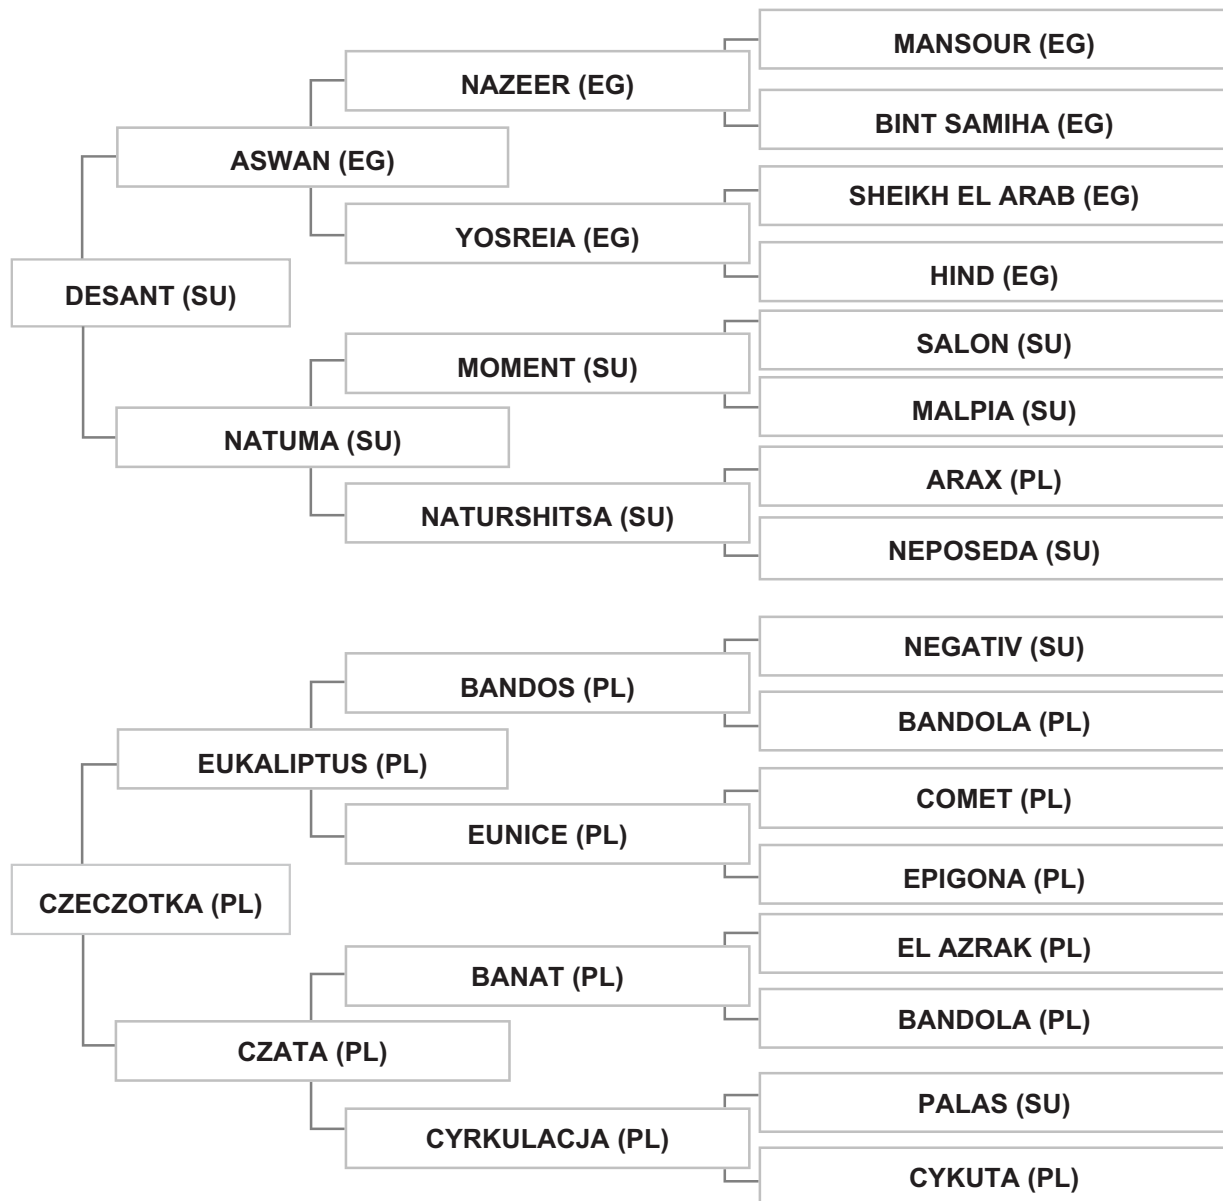

Strain: KEHAILET AJUZ (GAZELLA)

Sire: DESANT (SU), grey, 1985, RASB 5/1-115, AAS III/ 97-98 # OE-AV 2193

Dam: CZECZOTKA (PL), grey, 1989, PASB XIII-52, AAS III/ 95-96 # OE-AV 1472

Bred By: Mrs. GABRIELE HAMMERER, TA MERIJ ARABIANS / AUSTRIA

Mr. YASSER DAHROUGE - LEBANON - HADATH