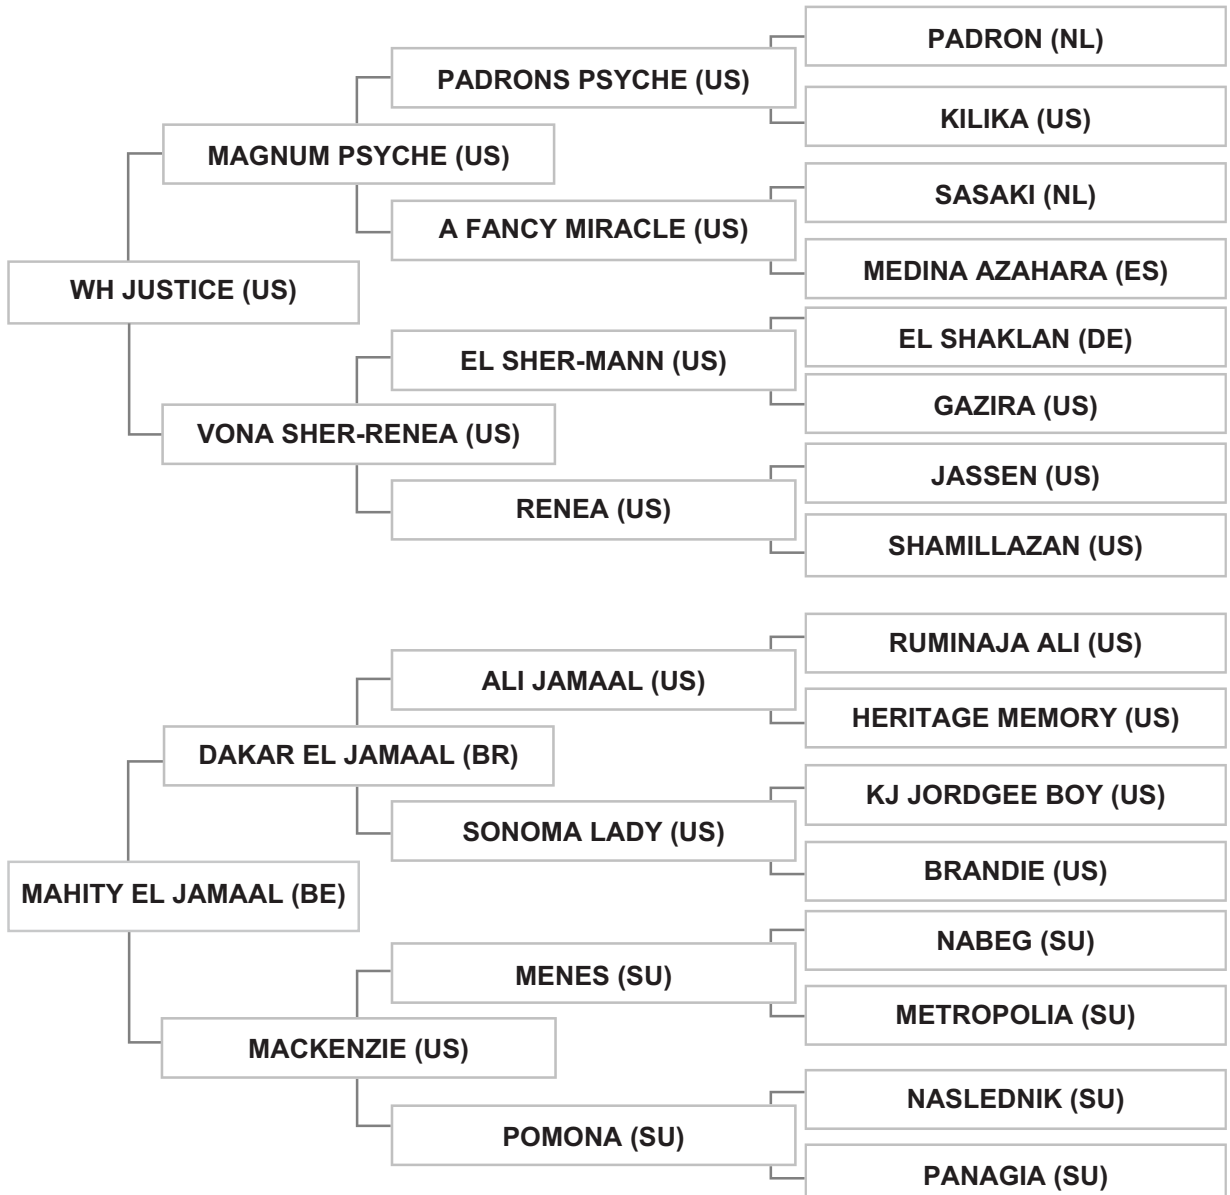

Strain: HAMDANIEH SEMRIEH (SELMA)

Sire: WH JUSTICE (US), grey, 1999, AHRA # 0569947, AHA # 308082205499

Dam: MAHITY EL JAMAAL (BE), grey, 2001, BAPS Vol. X # BA 5090

Bred by: Mr. J. MATTENS / BELGIUM

Mr. DANNY GHOSN - AL ASAYIL STUD - LEBANON - A'LEY