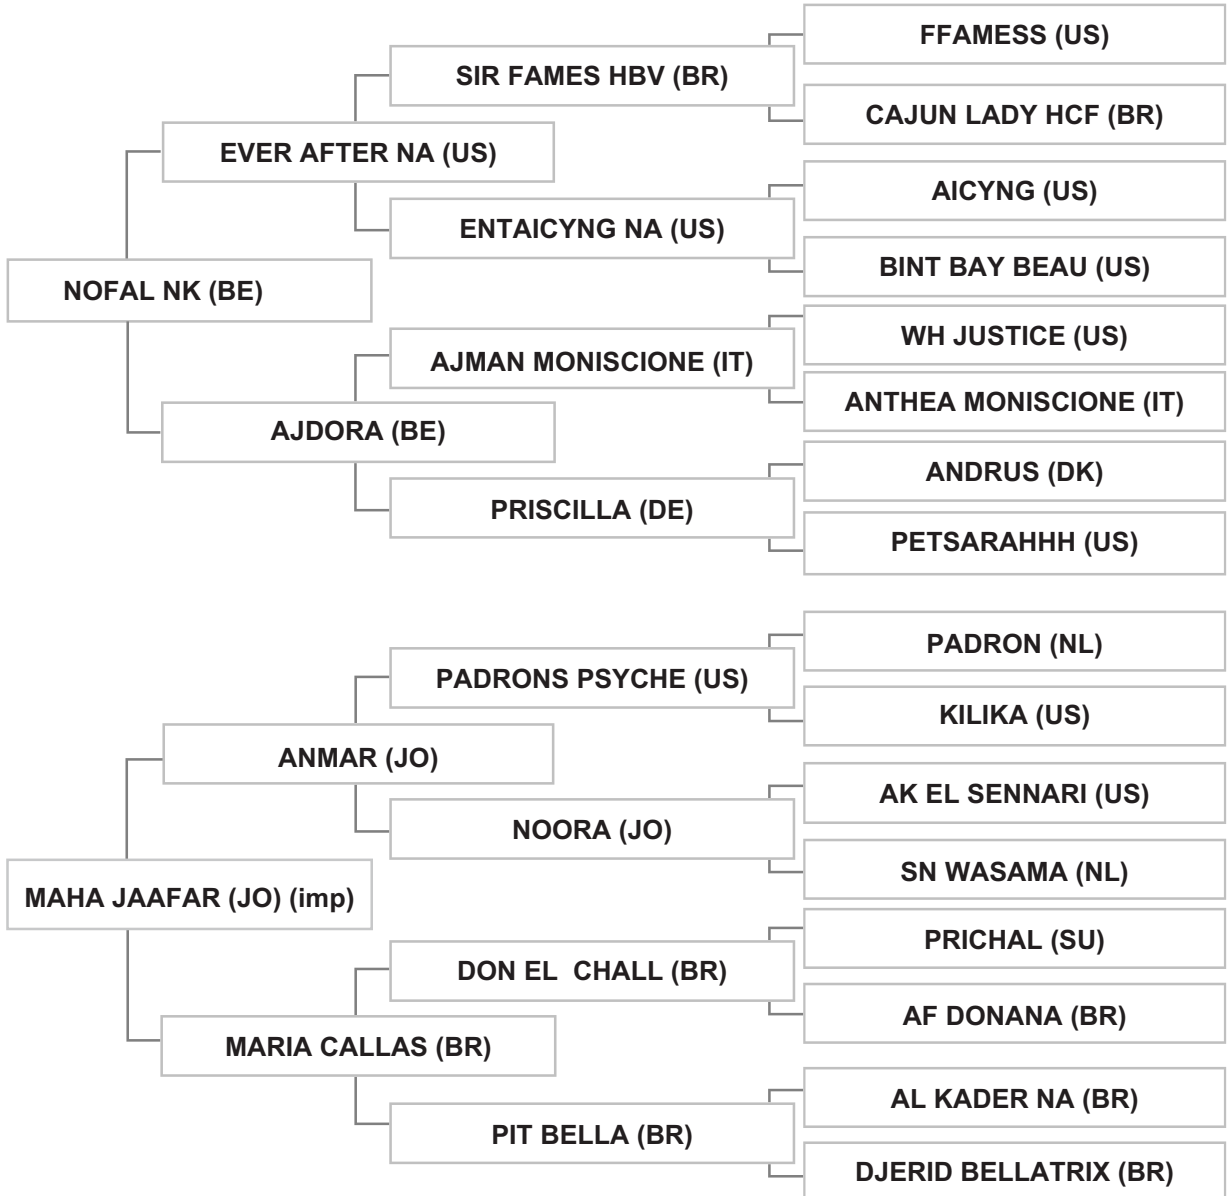

Strain: KEHAILAN AJUZ (GAZELLA,CA.1840)

Sire: NOFAL NK (BE), grey, 2011, BAPS # BA 8866

Dam: MAHA JAAFAR (JO) (imp), bay, 2009, RJSB Vol. VIII, LSB Vol. VI # 428

Bred by: AHMAD MOHAMAD GHADDAR / LEBANON - SAIDA