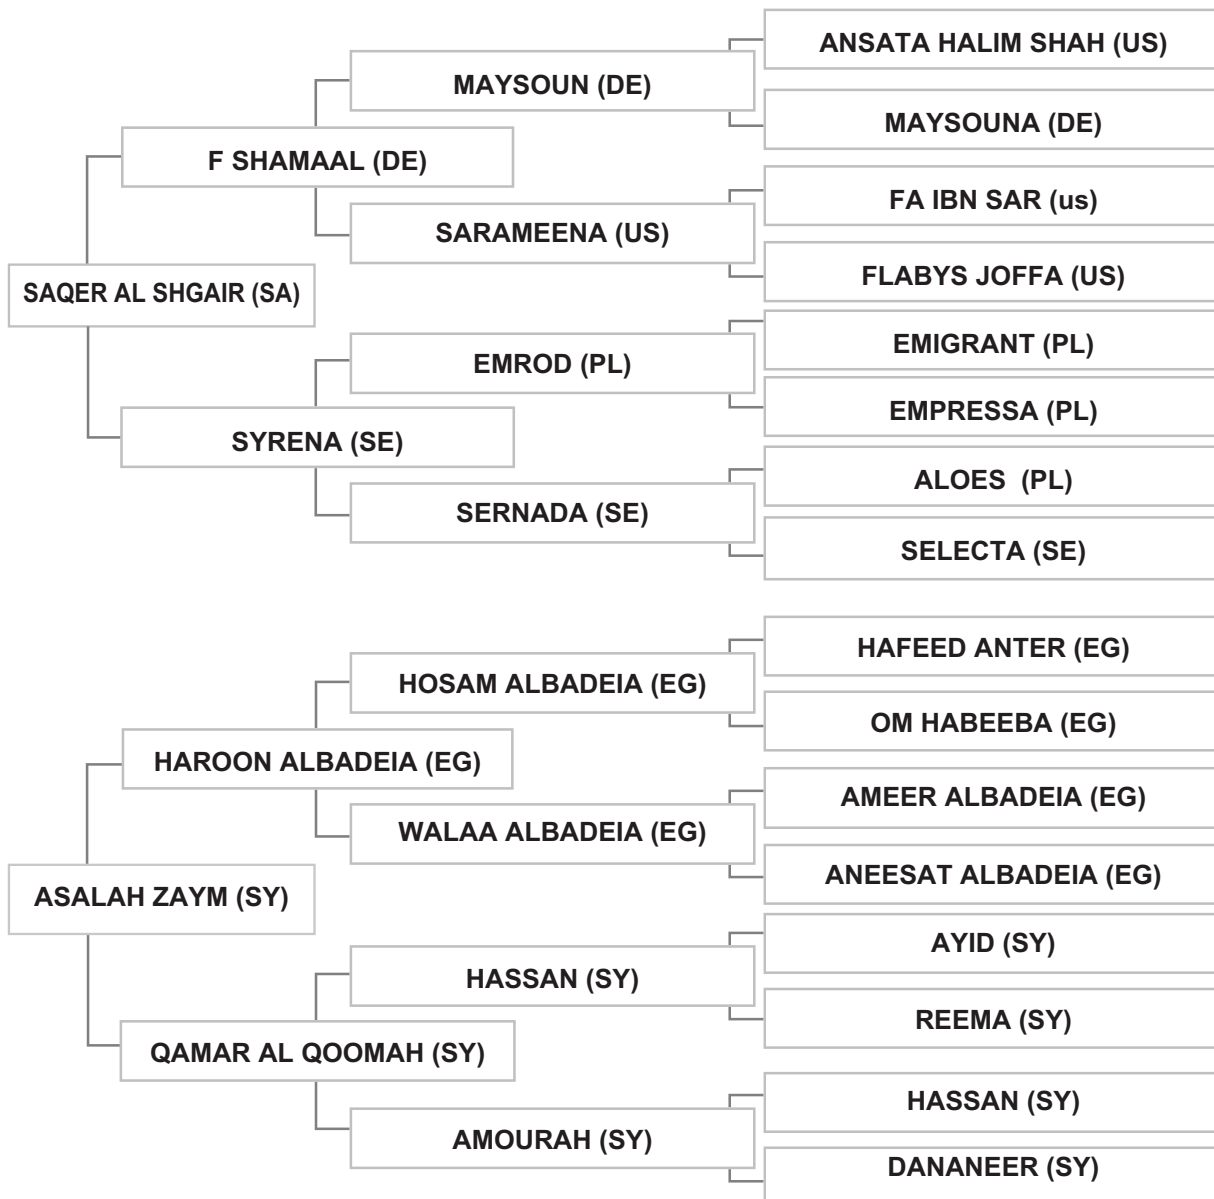

Strain: KEHEILET SA'ADET TOUQAN (SA'ADAH)

Sire: SAQER AL SHGAIR (SA), grey, 2006, SAUDI, SYSB Vol. XIV # A05758

Dam: ASALAH ZAYM (SY), grey, 2005, SYSB Vol. X # A03431

Bred by: Mr. MAHMOUD AMANAH / SYRIA

Mr. TAREK IBRAHIM - LEBANON - BA'AKLIN EL CHOUF