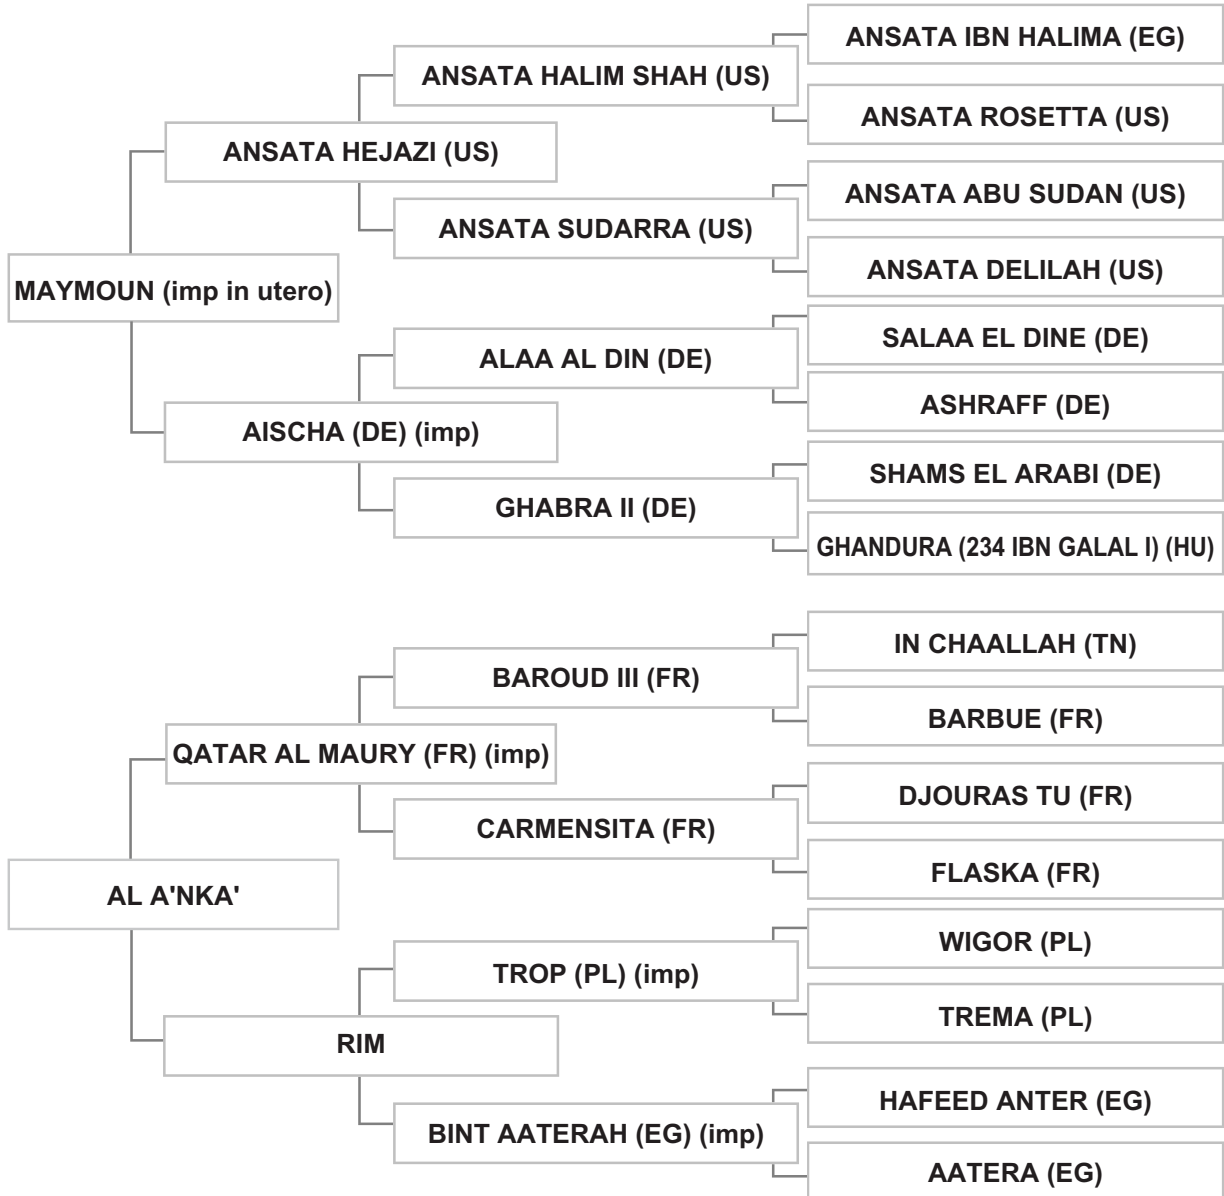

Strain: HADBAN ENZAHI (VENUS)

Sire: MAYMOUN (imp in utero), grey, 2008, LSB Vol. V # 258

Dam: AL A'NKA', bay, 2007, LSB Vol. V # 228

Bred By: Mr. FOUAD ZEAITER / LEBANON - KAFARDAN