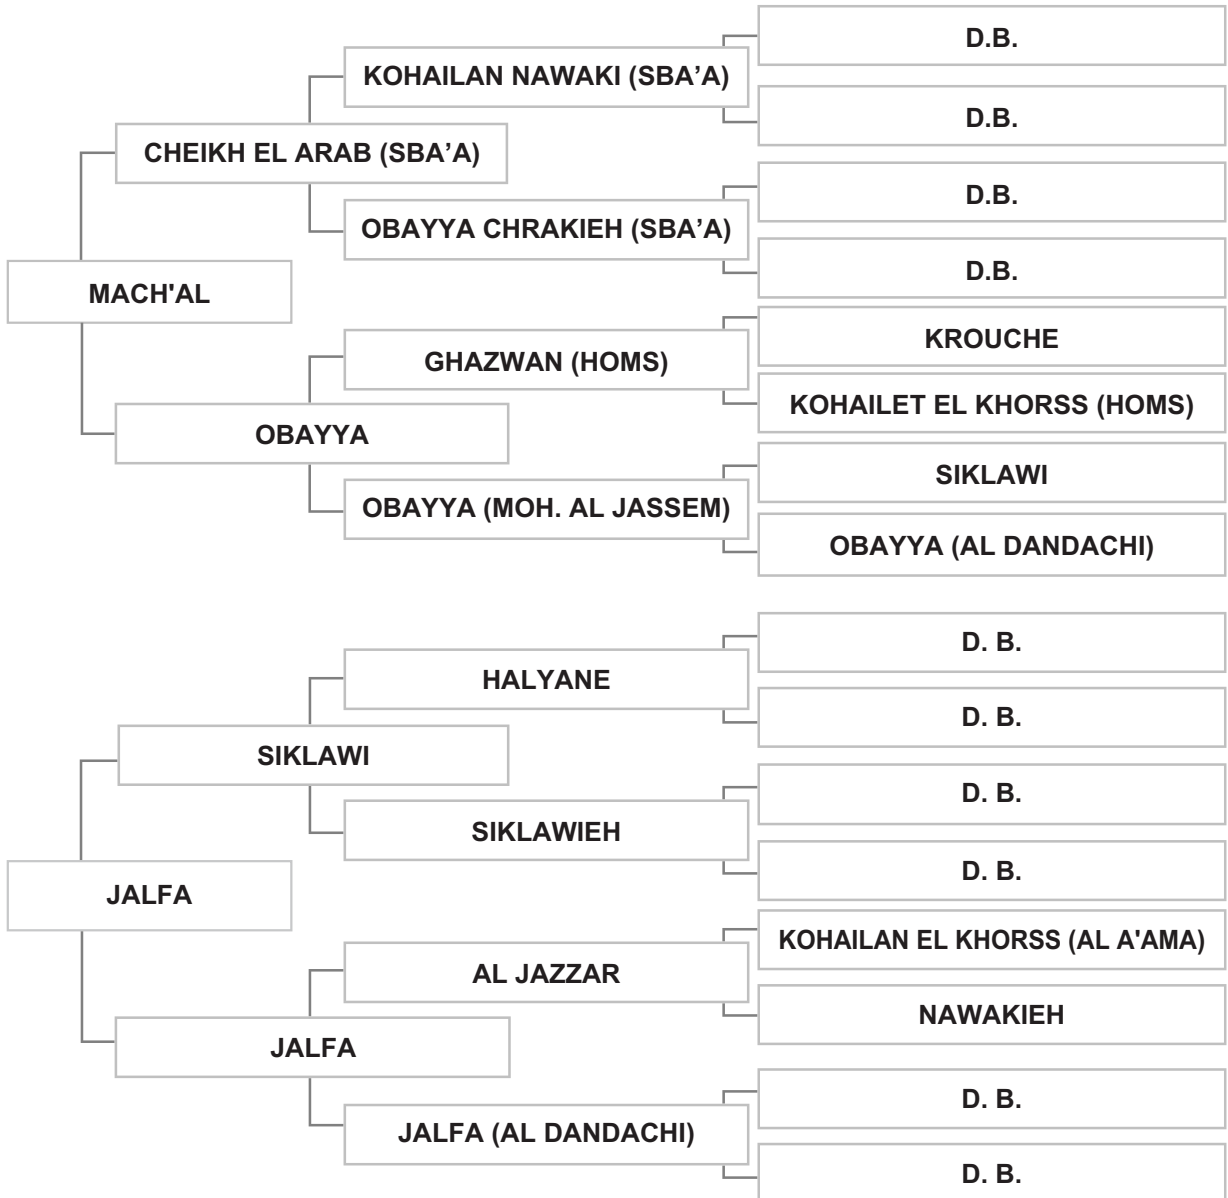

Strain: JALFAN

Sire: MACH'AL

Dam: JALFA

Bred by: Mr. IBRAHIM ITANI / LEBANON