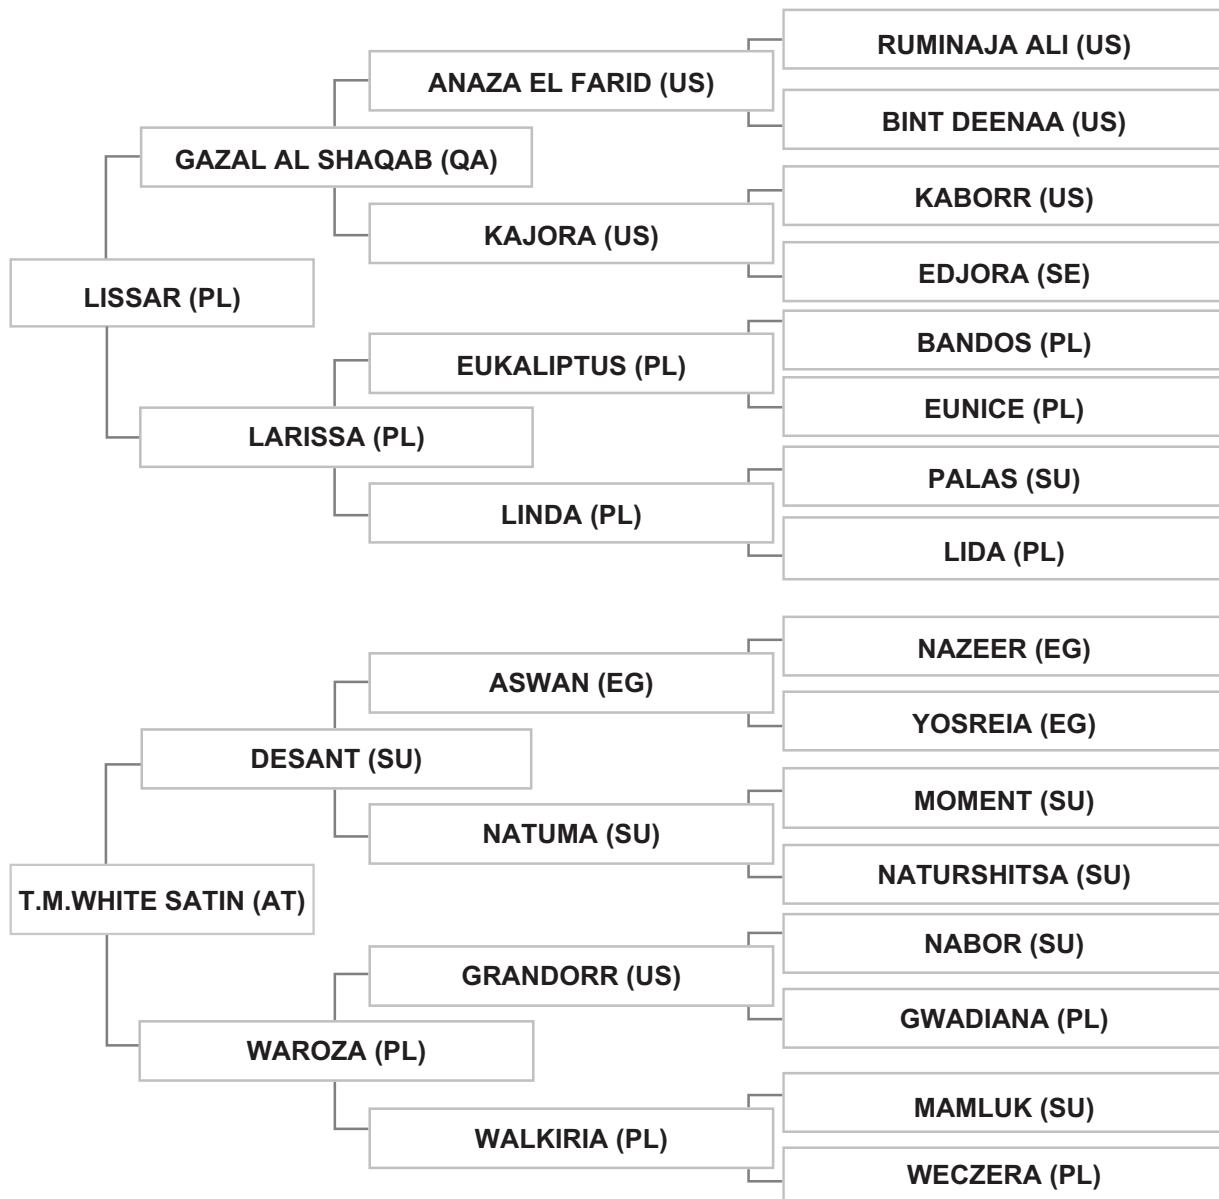

Strain: NOT RECORDED (SZWEYKOWSKA)

Sire: LISSAR (PL), grey, 2004, PASB, AAS III/ 07-08 # OE-AV 3765

Dam: T.M.WHITE SATIN (AT), grey, 2000, AAS IV/ 09-10 # OE-AV 2508

Bred By: Mrs. GABRIELE HAMMERER , TA MERIJ ARABIANS / AUSTRIA

Mr. YASSER DAHROUGE - LEBANON - HADATH