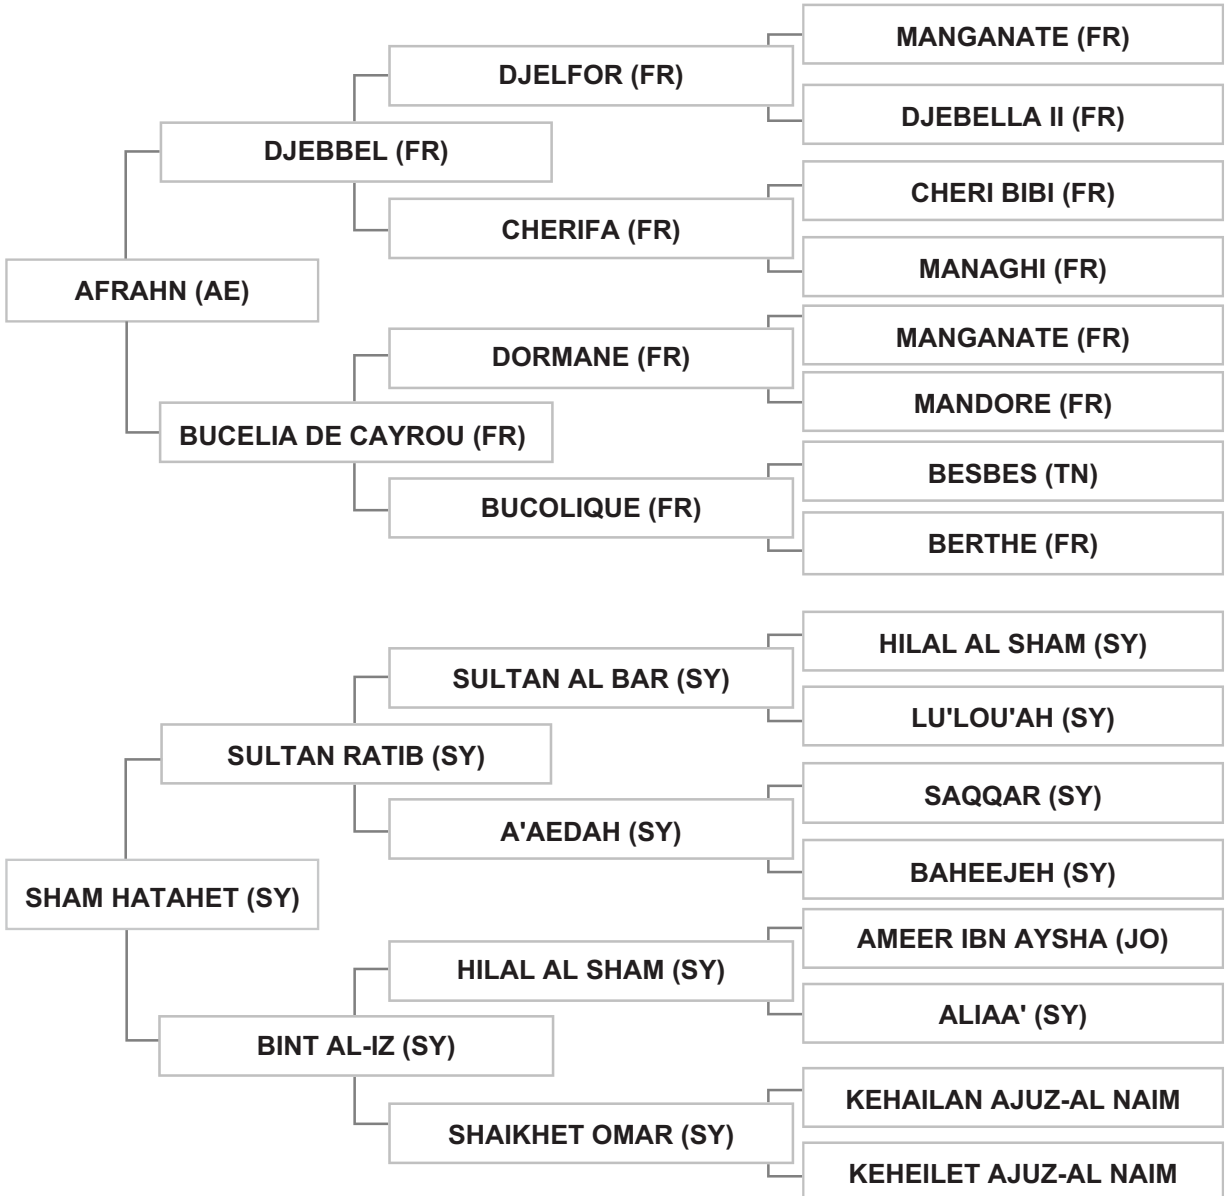

Strain: KEHAILAN AJUZ (SHAIKHET OMAR, 1974)

Sire: AFRAHN (AE), bay, 2003, UAE Vol. XII # 4799, SYSB Vol. XII # A04682

Dam: SHAM HATAHET (SY), grey, 2007, SYSB Vol. XII # A04799

Bred by: Mr. MOHAMAD GHAYATH BARIKA / SYRIA

Mr. DANIEL YOUSSEF - LEBANON - MA'AROUB