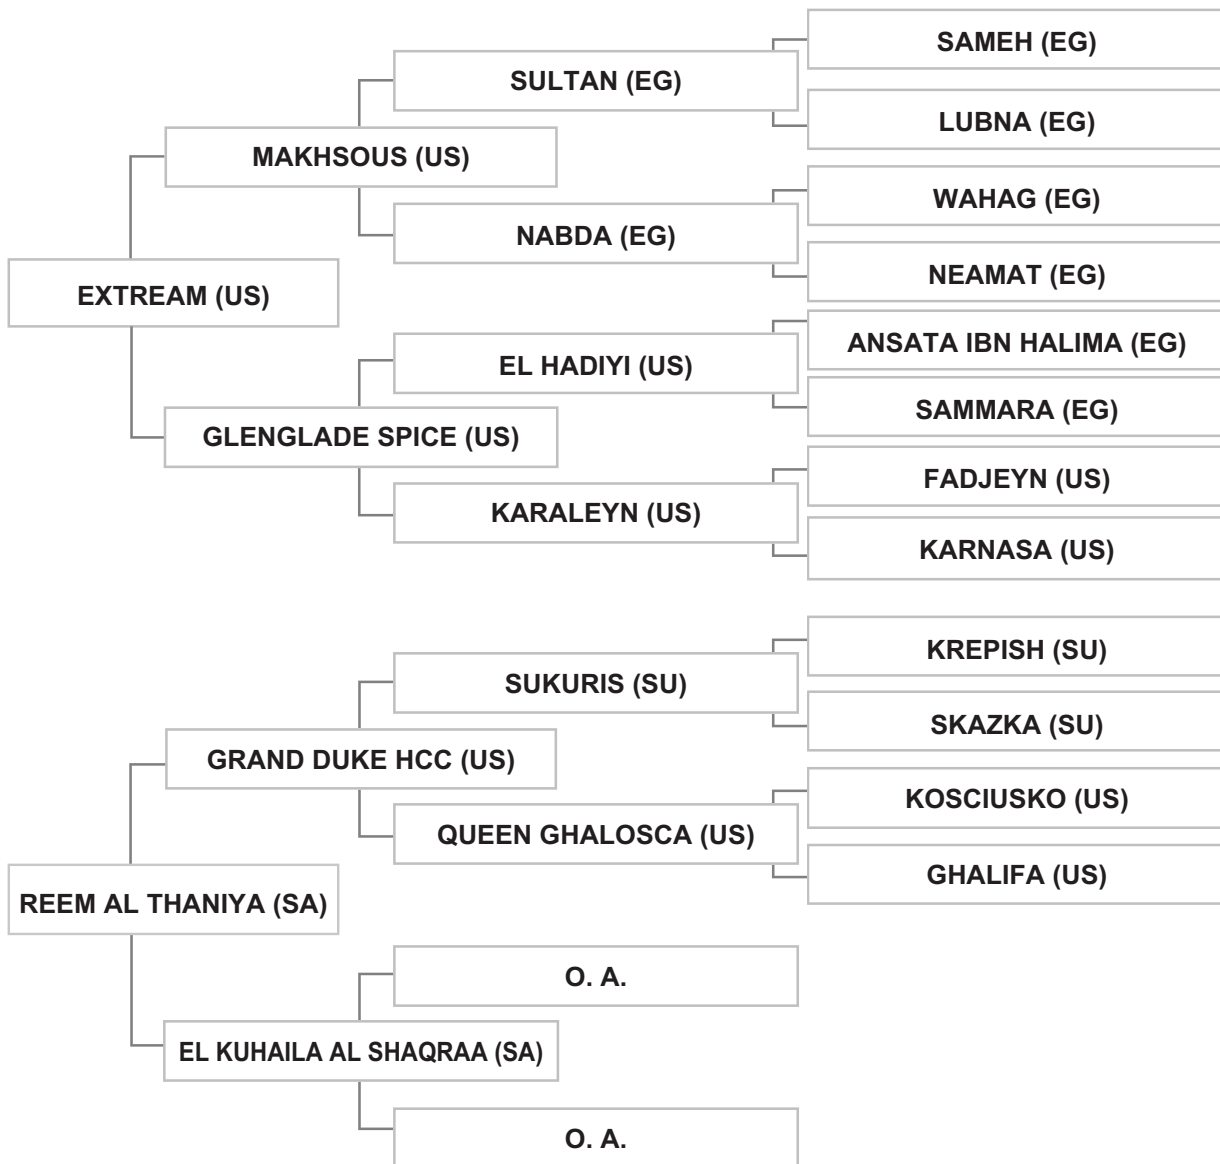

Strain: KEHAILAN (EL KUHAILA AL SHAQRAA)

Sire: EXTREAM (US), grey, 1988, AHR # 403117, SAUDI # 847

Dam: REEM AL THANIYA (SA), bay, 1992, SAUDI # 1050

Bred By: HRH CROWN PRINCE ABDULLAH BIN ABDUL AZIZ AL SAUD - RIYADH / SAUDI ARABIA

MR. & MRS. GARBIS SHEKERDJEAN - LEBANON - BEIRUT