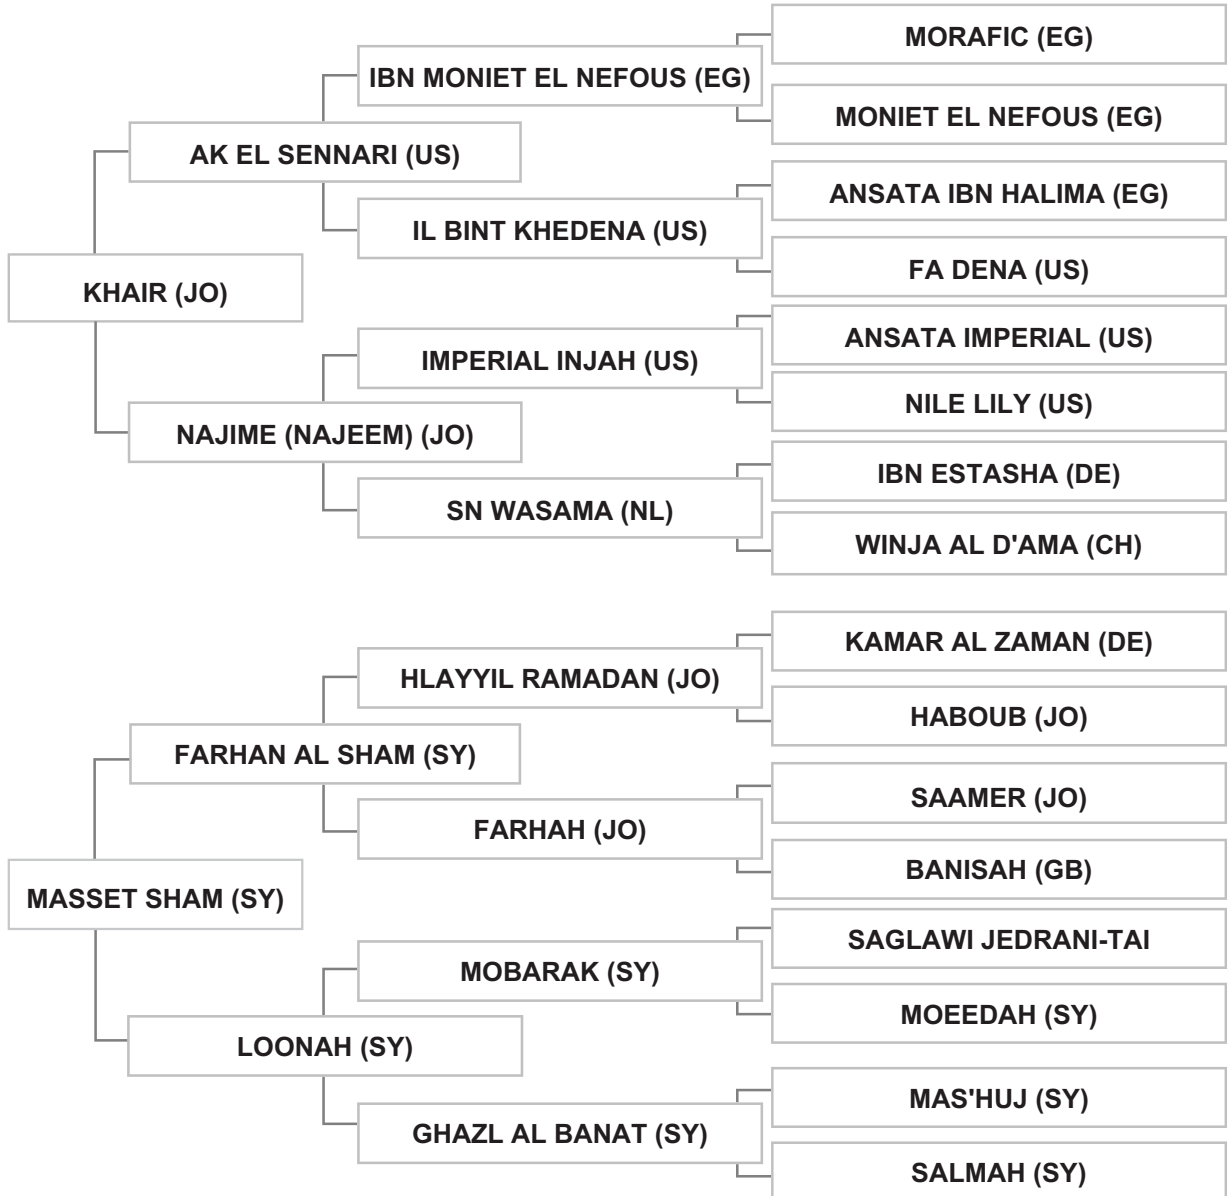

Strain: SAGLAWI JEDRANI (SALMAH)

Sire: KHAIR (JO), grey, 1998, RJSB , SYSB Vol. IX # A03358
Dam: MASSET SHAM (SY), grey, 2004, SYSB Vol. X # A03528

Bred By: Mrs. KINDAH AL SHEIKH / SYRIA

Mr. MAZEN ISMAIL AL HAIMI - SYRIA