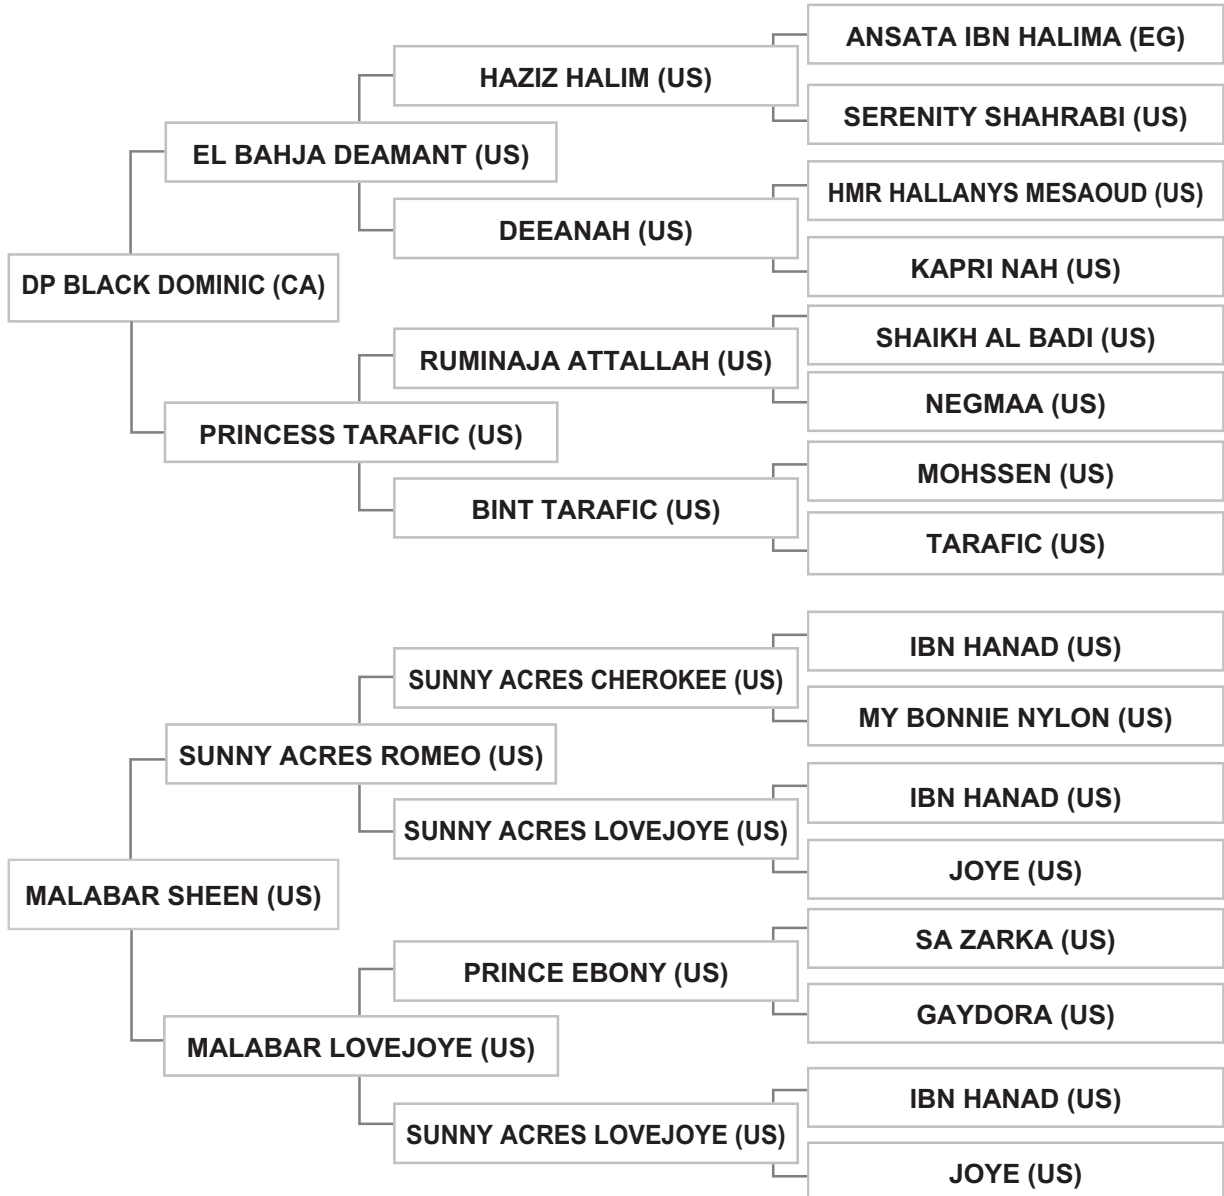

Dam: MALABAR SHEEN (US) , black, 1988, AHRA # 270843

Bred By: Mrs. MILDRED V. TRESIERRA / CANADA

Mr. YASSER DAHROUGE - LEBANON - HADATH

Strain: SEGLAWIEH JEDRANIEH OF IBN SUDAN (GHAZIEH)

Sire: BLACK KAMIR (PL), black, 2008, PASB