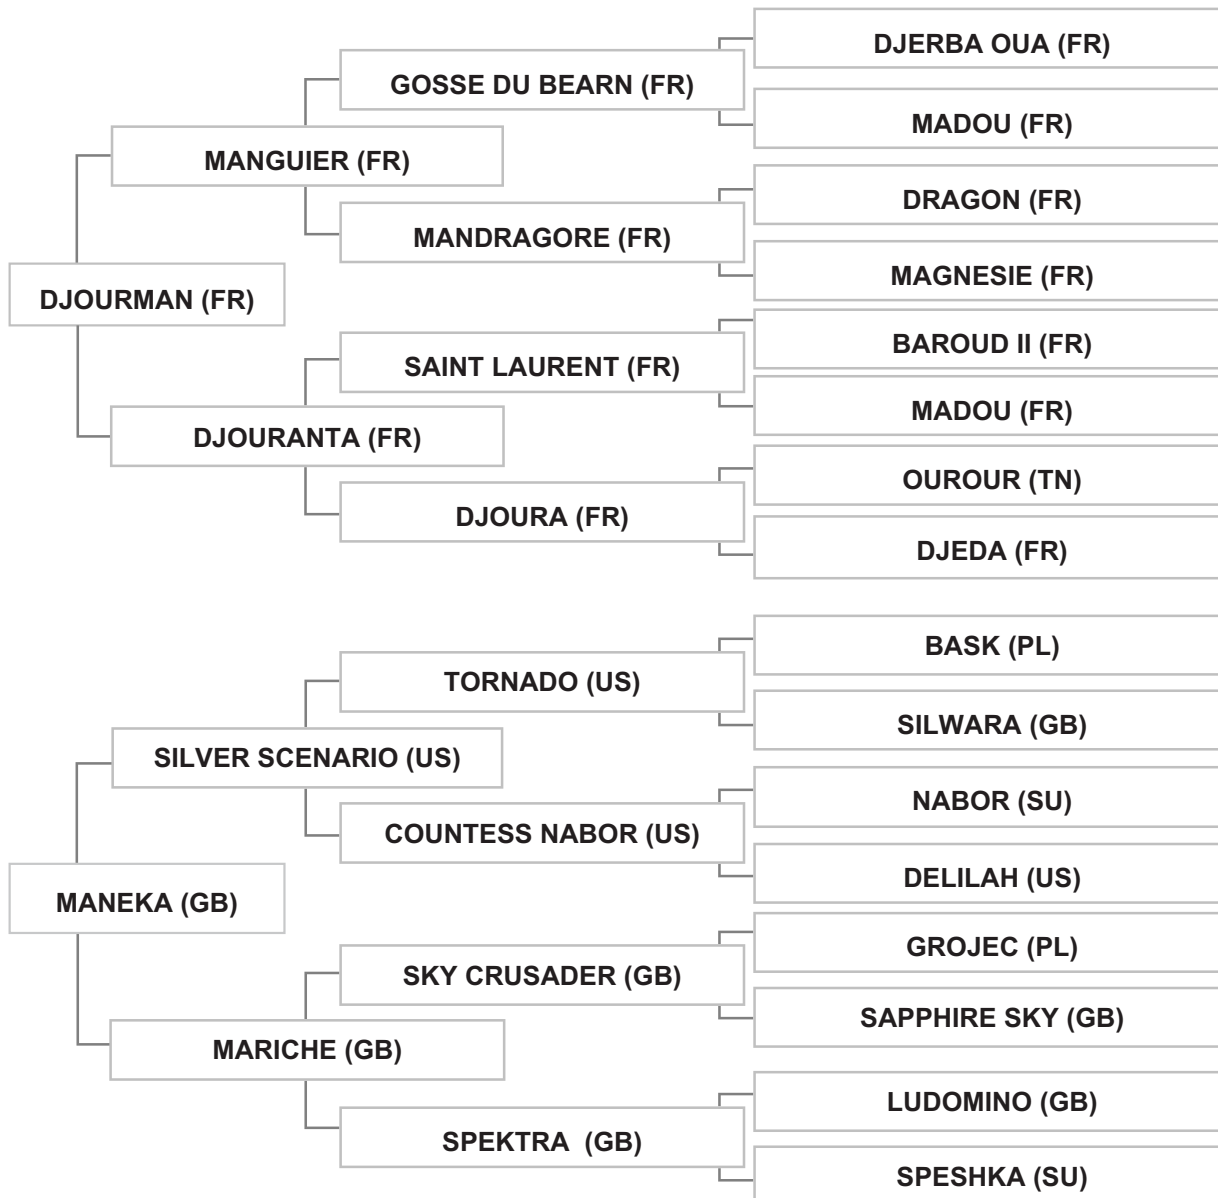

Strain: SEGLAWIEH JEDRANIEH (EMESE)

Sire: DJOURMAN (FR), bay, 1980, SBFAR Vol. VIII

Dam: MANEKA (GB), grey, 1985, AHSB Vol. XV

Bred By: H. H. SHEIKH SULTAN BIN KHALIFA BIN ZAYED AL NAHYAN / FRANCE

Mr. HUSSEIN NASSER - LEBANON - RIYAK