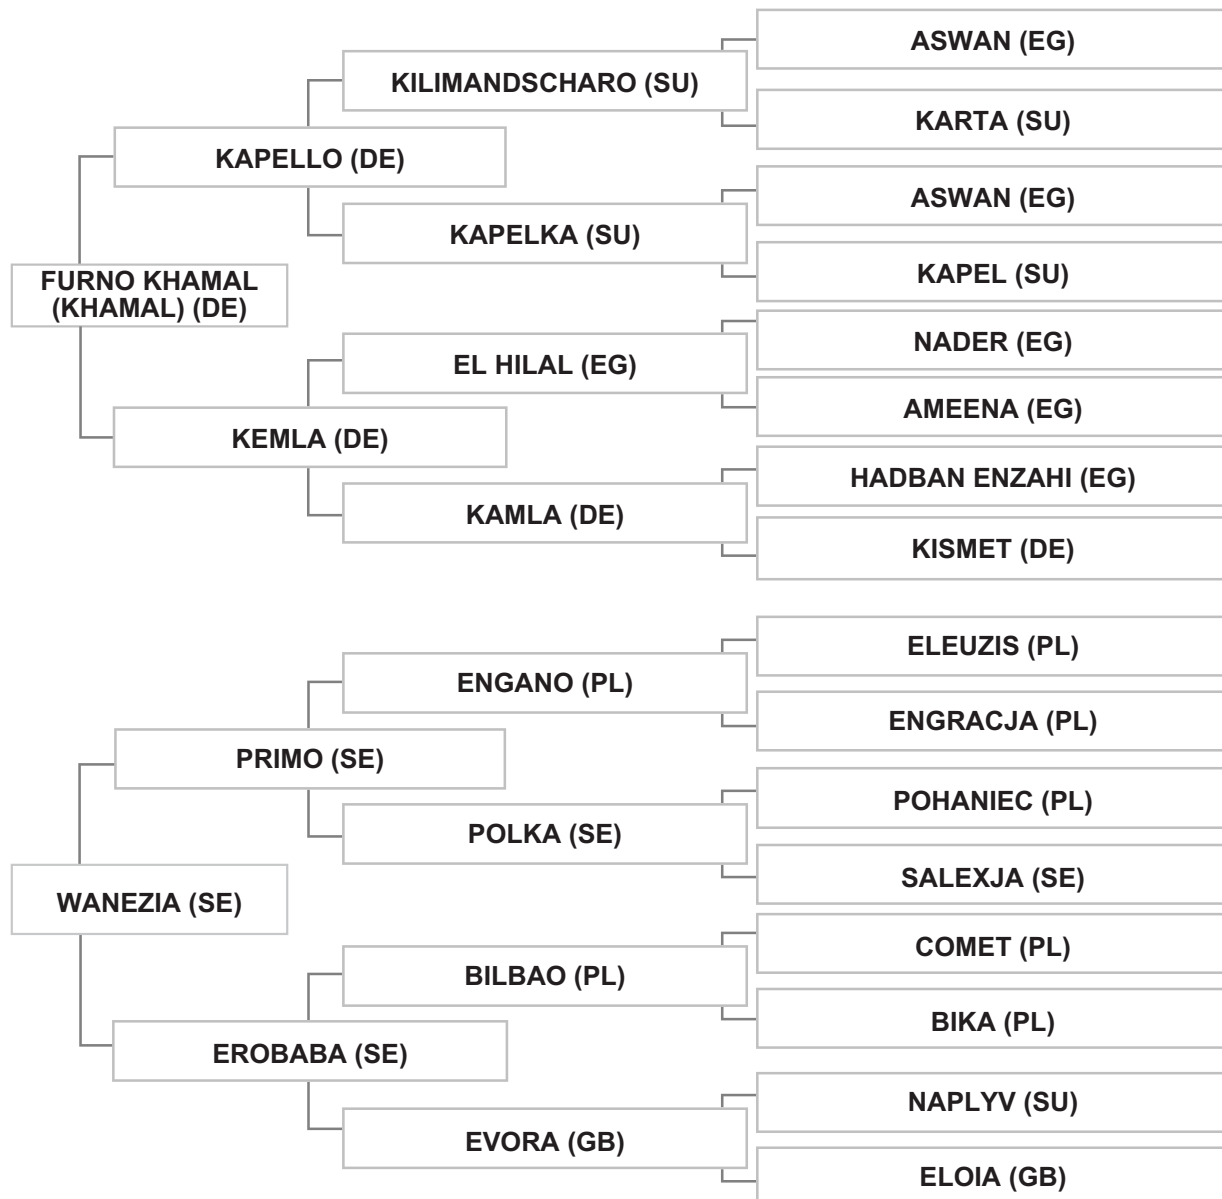

Bred By: SELKET ARABIANS HICKORY CORNERS, MI / UNITED STATES OF AMERICA

Dr. ZUHAIR AL KHATIB - LEBANON - AL DEBBIEH

Strain: KEHAILEH NAWAKIEH (SOHAD)

Sire: SINJAR (SY), black, 1998, SYSB Vol. IX # A03230