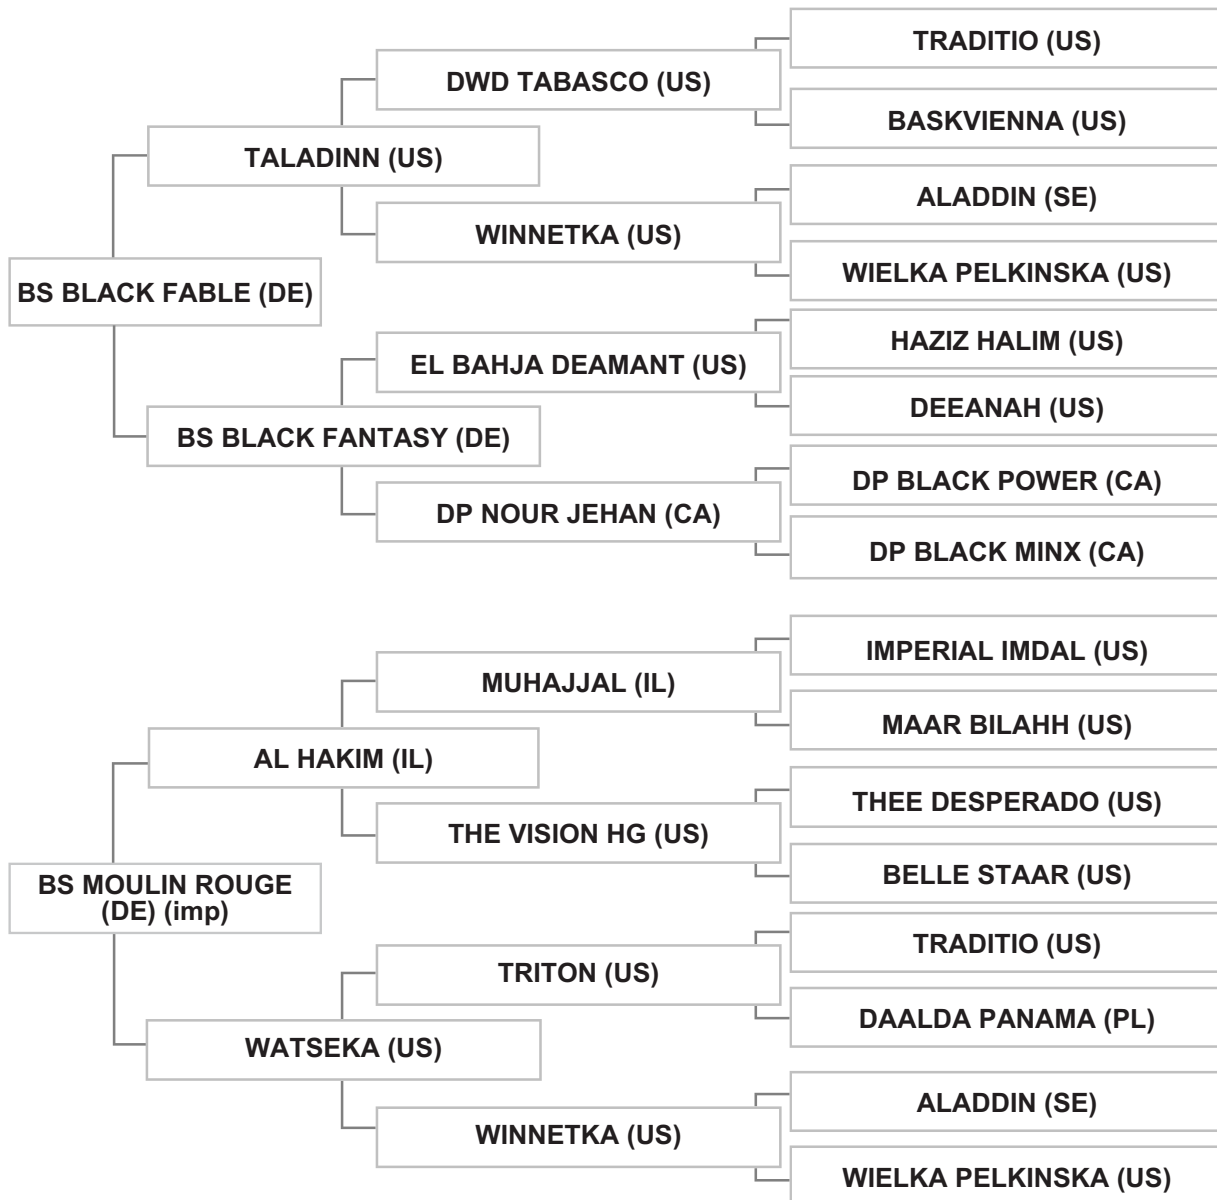

Strain: KEHAILAN DAJANI (MLECHA)

Sire: BS BLACK FABLE (DE), black, 1998, GASB Vol. VI # 08/21259/98

Dam: BS MOULIN ROUGE (DE) (imp), black, 2005, GASB # 08/20605/05, PASB Vol. XV-5, LSB Vol. V # 327

Bred By: Mrs. ALICJA NAPIORA, SILVATICA BLACK ARABIANS / POLAND

Mr. YASSER DAHROUGE - LEBANON - HADATH