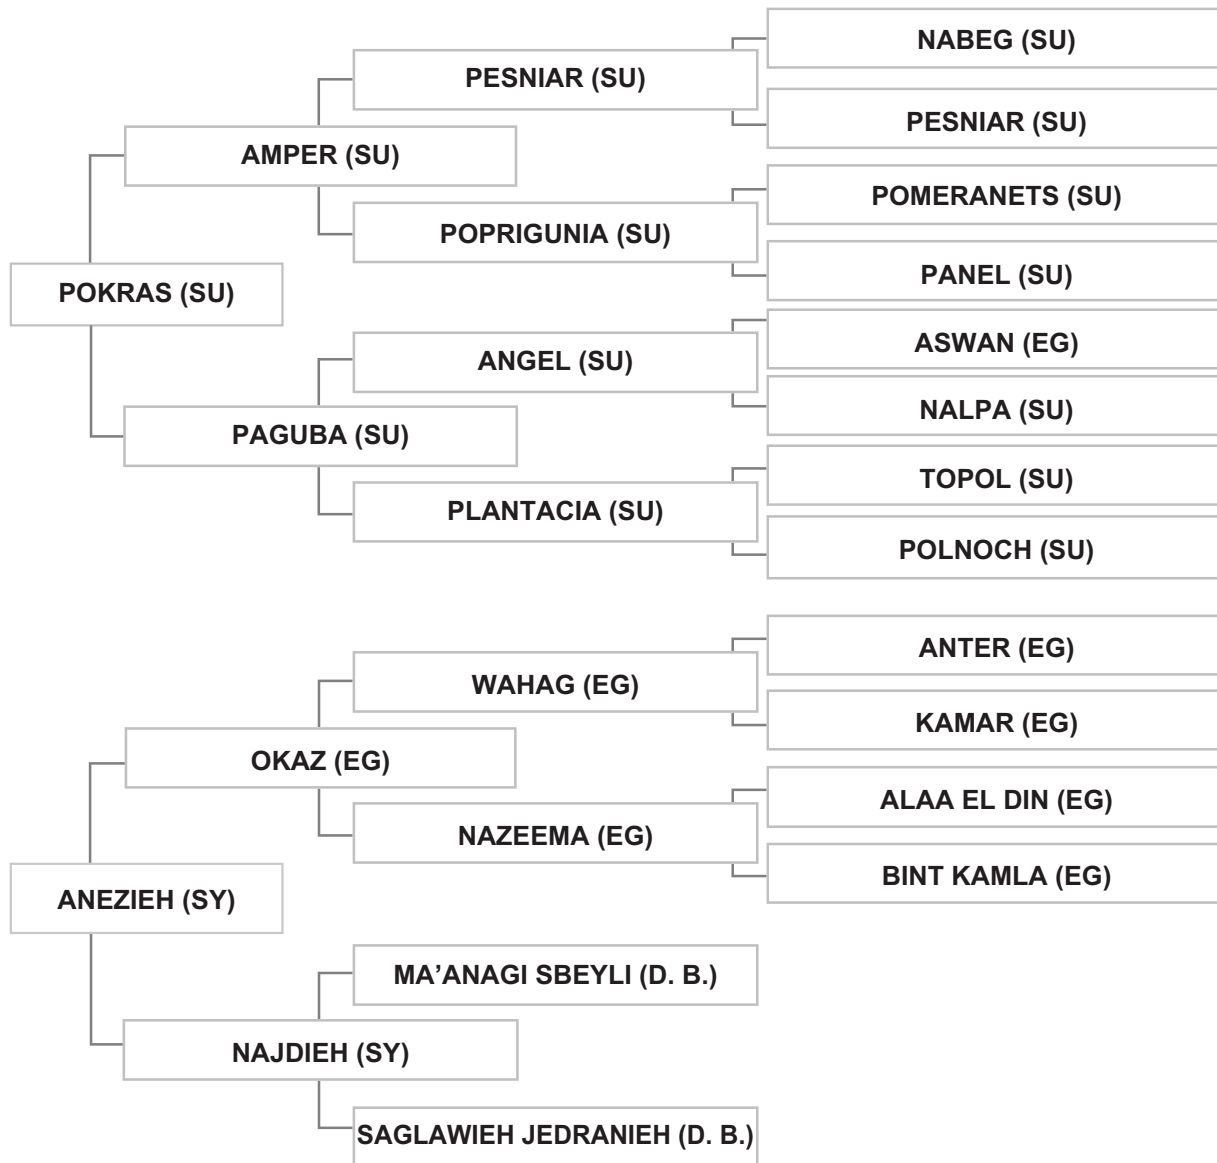

Strain: SAGLAWIEH JEDRANIEH (NAJDIEH)

Sire: POKRAS (SU), bay, 1987, RASB Vol. VI, QASB Vol. II # 235

Dam: ANEZIEH (SY), grey, 1989, SYSB Vol. I # A0145, QASB Vol. II # 375

Bred by: AL SHAQAB STUD / QATAR

Mr. KHALED MOHAMAD EL AHMAD - GREEN HILL SCHOOL, DOHA ARAMOON - LEBANON