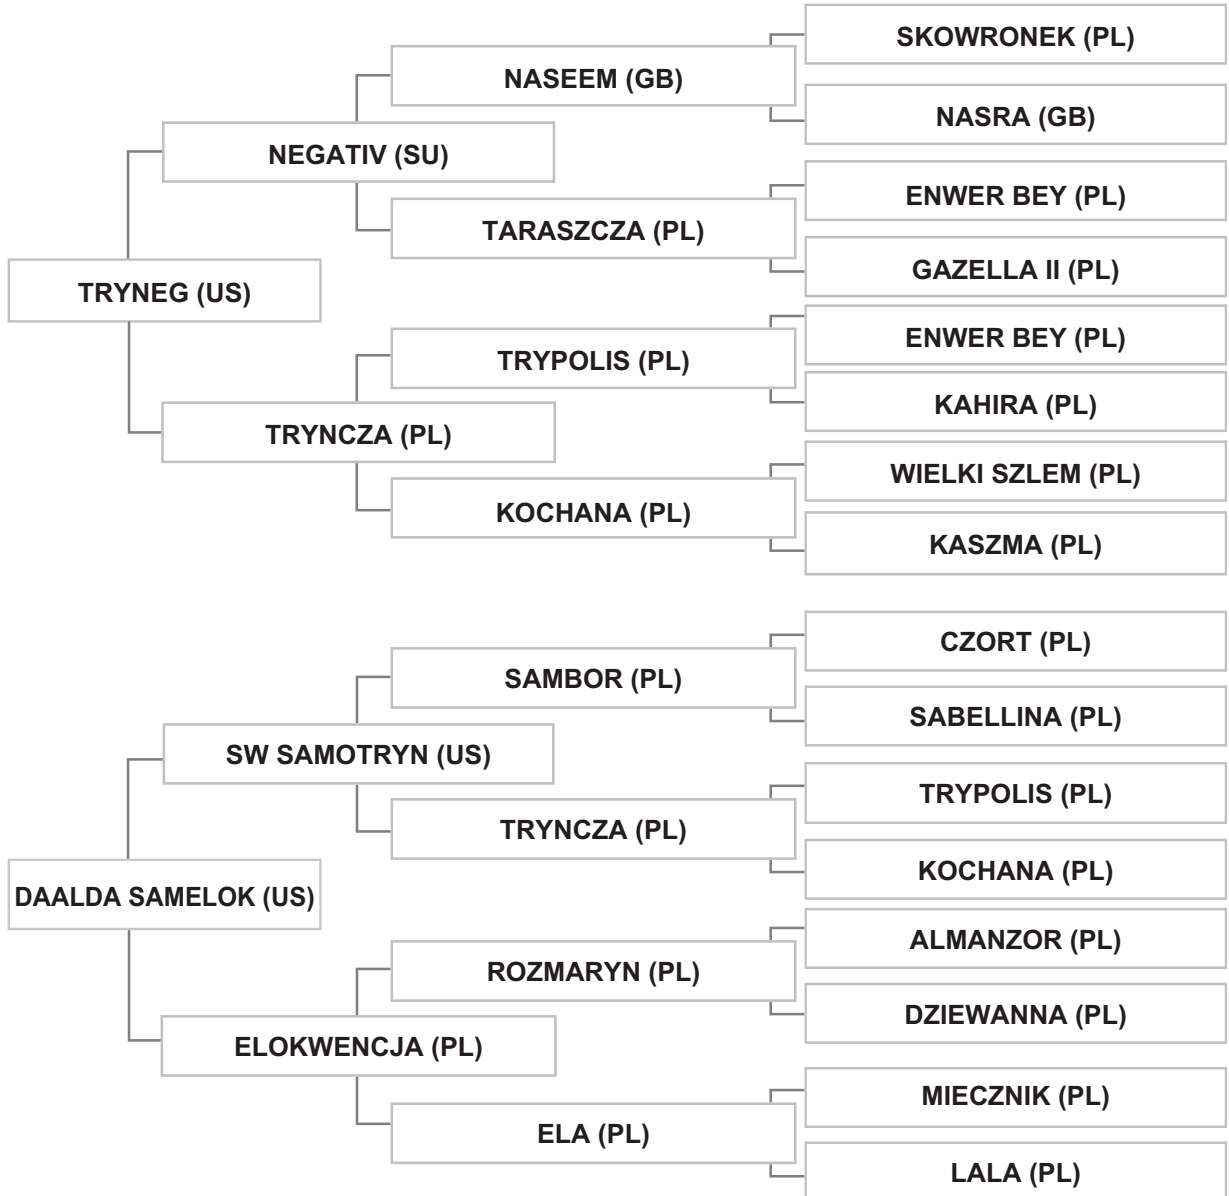

Strain: NOT RECORDED (MILORKA, 1816)

Sire: TRYNEG (US), grey, 1968, AHRA # 48986

Dam: DAALDA SAMELOK (US), chestnut, 1978, AHRA # 174015

Bred by: Mr. JOHN A. OR PEGGY YATES / USA

H. E. SHEIKH AHMAD BIN RASHID AL MAKTOUM - UAE