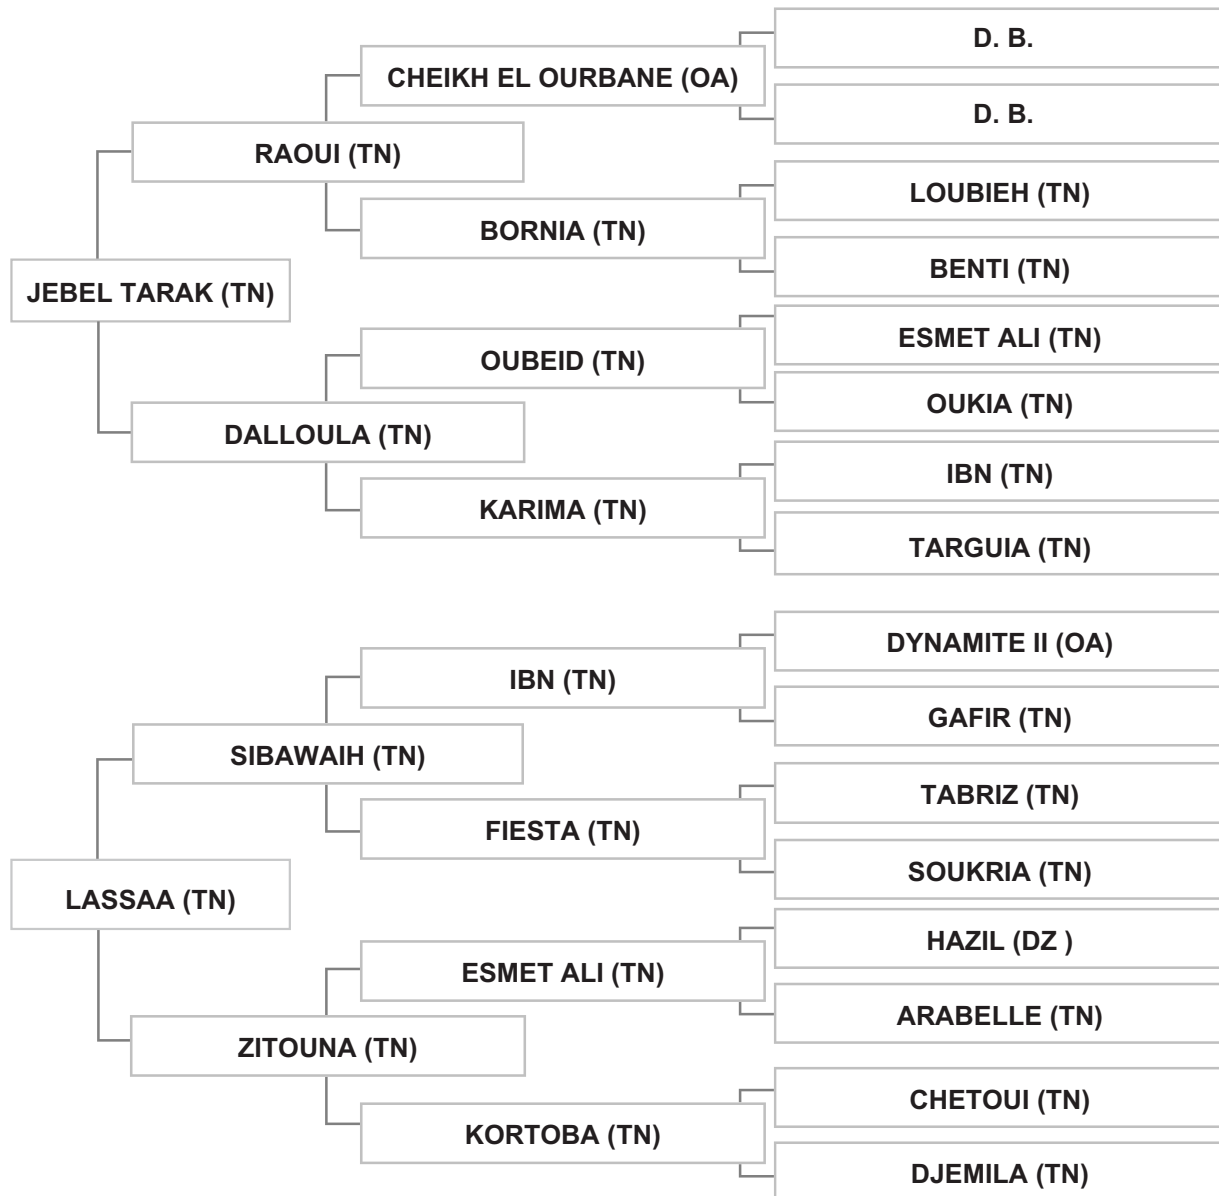

Strain: SHUWEYMAH SABBAH (CHERIFA)

Sire: JEBEL TARAK (TN), chestnut, 1978, TSB Vol. IV

Dam: LASSAA (TN), chestnut, 1980, TSB Vol. V

Bred by: Mr. AHMED ESSAIED / TUNISIA

Mr. NIJAD I. FARES - LEBANON