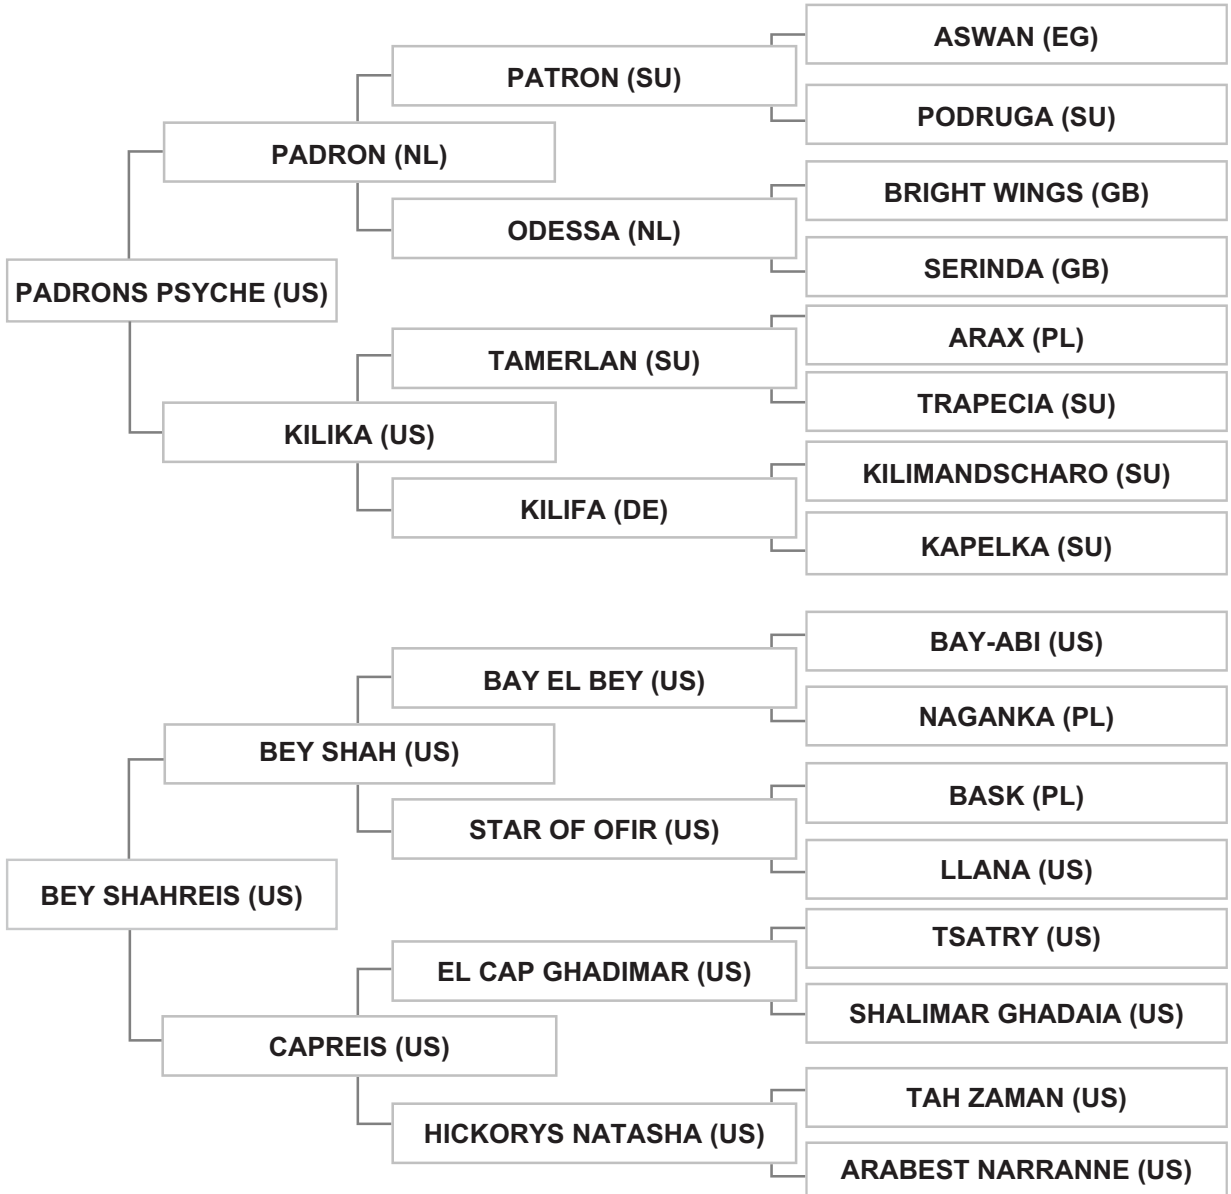

Strain: MANAGHI HEDRUJ OF IBN SBEYEL (FERIDA)

Sire: PADRONS PSYCHE (US), chestnut, 1988, AHRA # 0418979, PAHR # 0600

Dam: BEY SHAHREIS (US), grey, 1994, AHRA # 504780

Bred By: RICHARD J. FREELAND / UNITED STATES OF AMERICA

Dr. ZUHAIR AL KHATIB - LEBANON - AL DEBBIEH