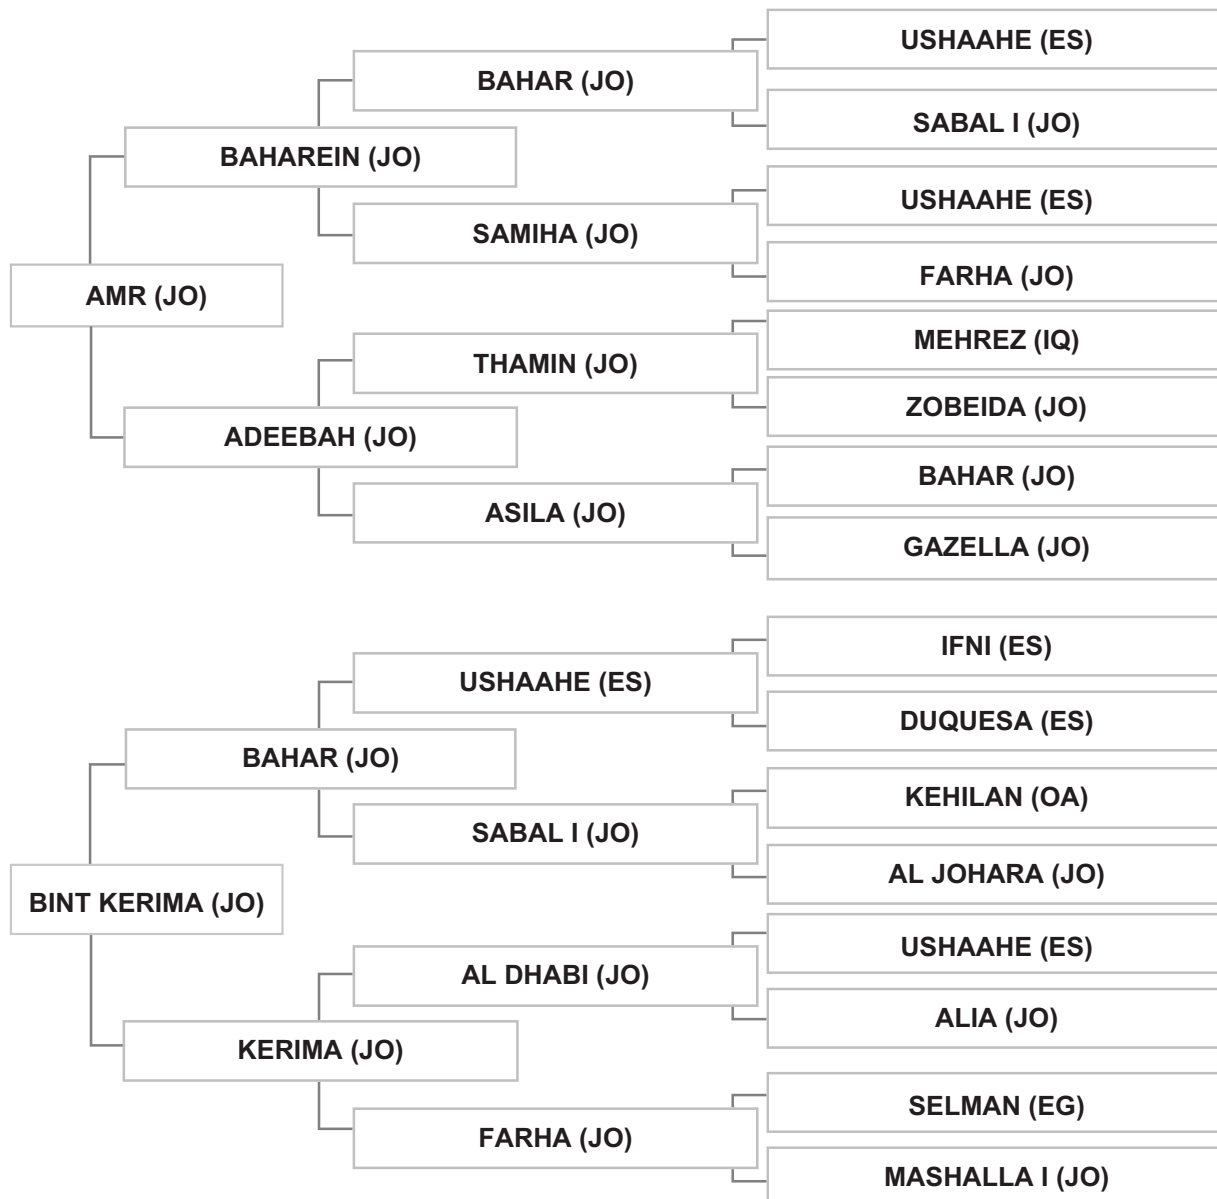

Strain: KEHAILET AJUZ (FREIHA)

Sire: AMR (JO), grey, 1984, RJSB Vol. III

Dam: BINT KERIMA (JO), chestnut, 1977, RJSB Vol. I

Bred by: THE ROYAL JORDANIAN STATE STUD / JORDAN

Mr. MOHAMAD ABDO SWEIDAN - LEBANON