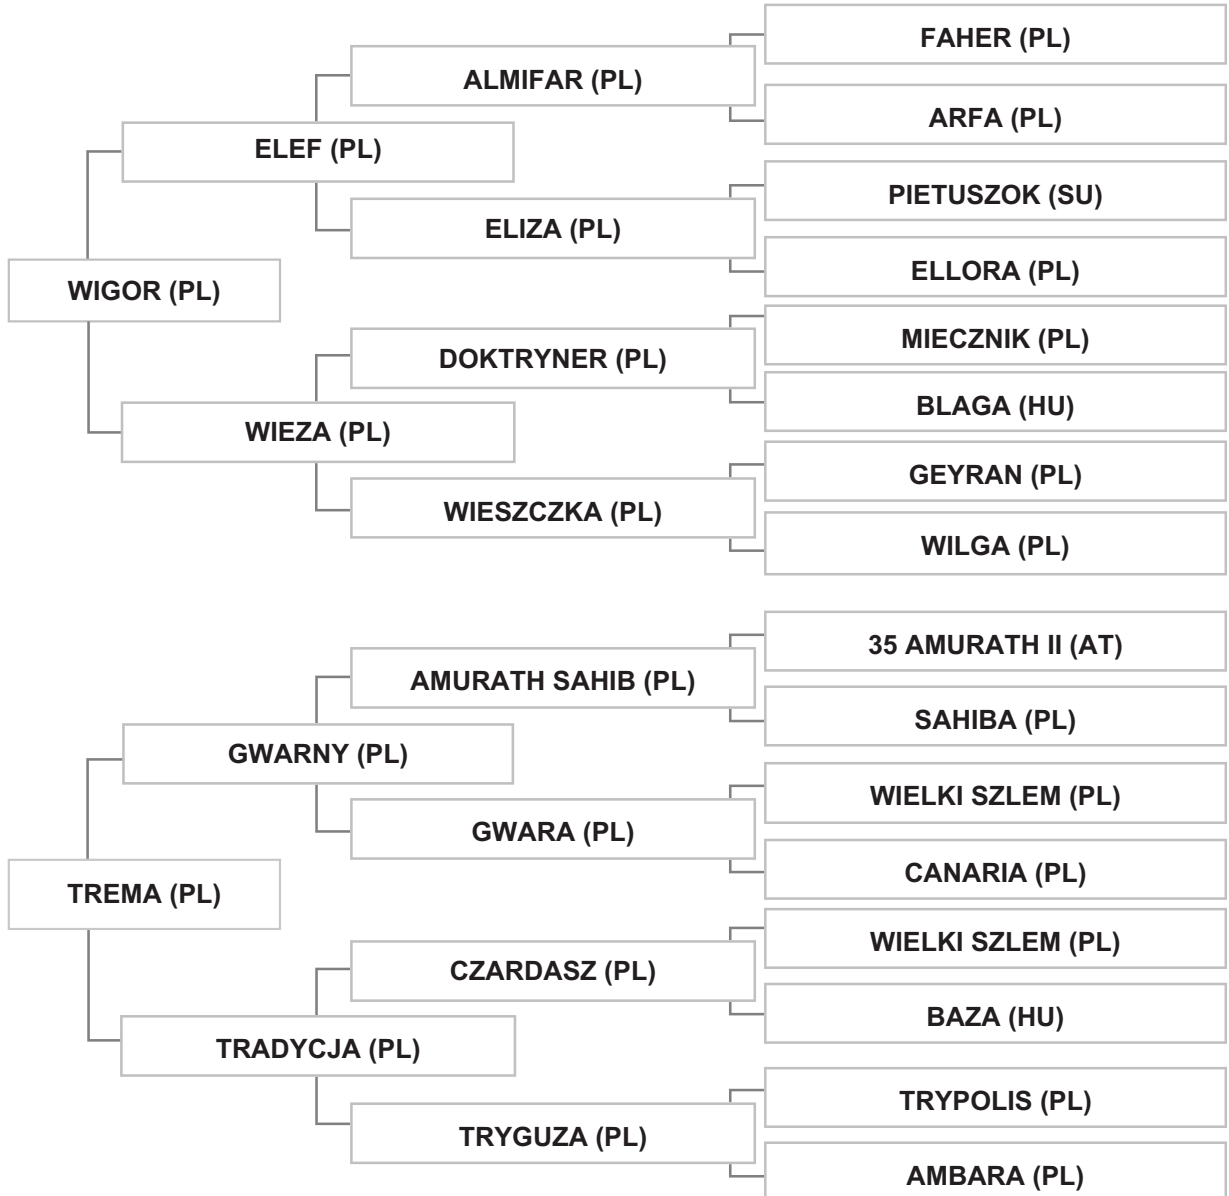

Strain: KEHAILAN DAJANI (MLECHA)

Sire: WIGOR (PL), bay, 1980, PASB Vol. XI

Dam: TREMA (PL), grey, 1972, PASB Vol. IX

Bred by: SK KUROZWEKI STATE STUD / POLAND

H. E. SHEIKH AHMAD BIN RASHID AL MAKTOUM - UAE