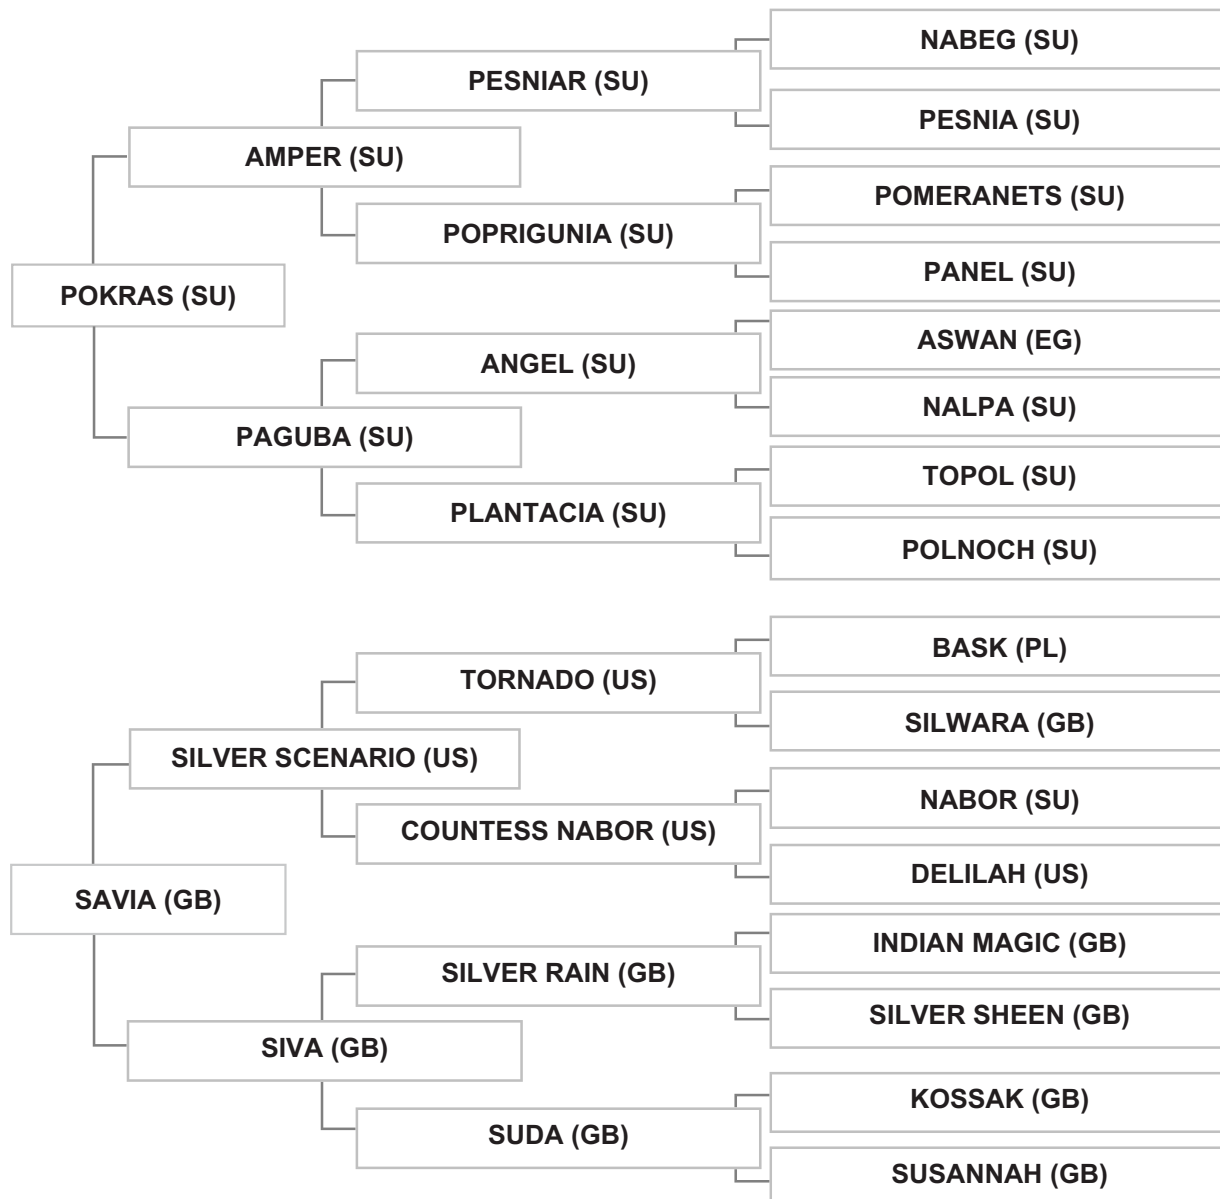

Strain: SEGLAWI JEDRAN OF IBN SUDAN (GHAZIEH)

Sire: POKRAS (SU), bay, 1986, RASB Vol. VI, QASB Vol. II # 235

Dam: SAVIA (GB), chestnut, 1984, AHSB Vol. XV, QASB Vol. I # 37

Bred by: H. E. SHEIKH MOHAMAD BIN KHALIFA AL THANI / QATAR

Mr. MOHAMAD ASSAYAD AL SHAGIF - LEBANON