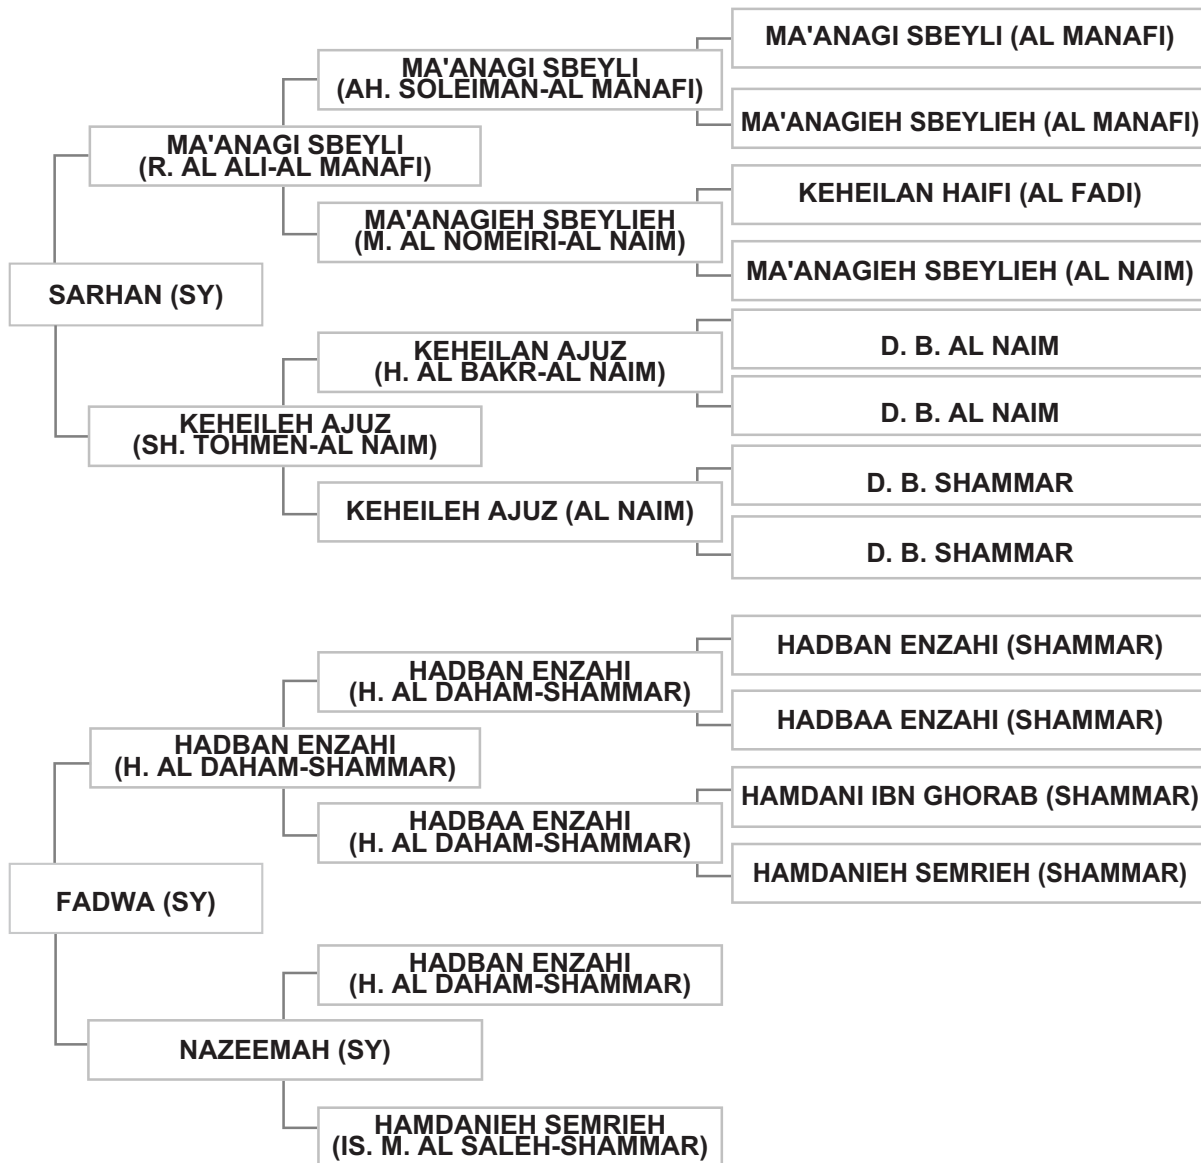

Strain: HAMDANI SEMRI (NAZEEMAH)

Sire: SARHAN (SY), grey, 1983, SYSB Vol. I # A0393

Dam: FADWA (SY), bay, 1980, SYSB Vol. I # A0038

Bred By: Mr. AHMAD ANWAR SHHADEH / SYRIA

Dr. ZUHAIR AL KHATIB - LEBANON - AL DEBBIEH