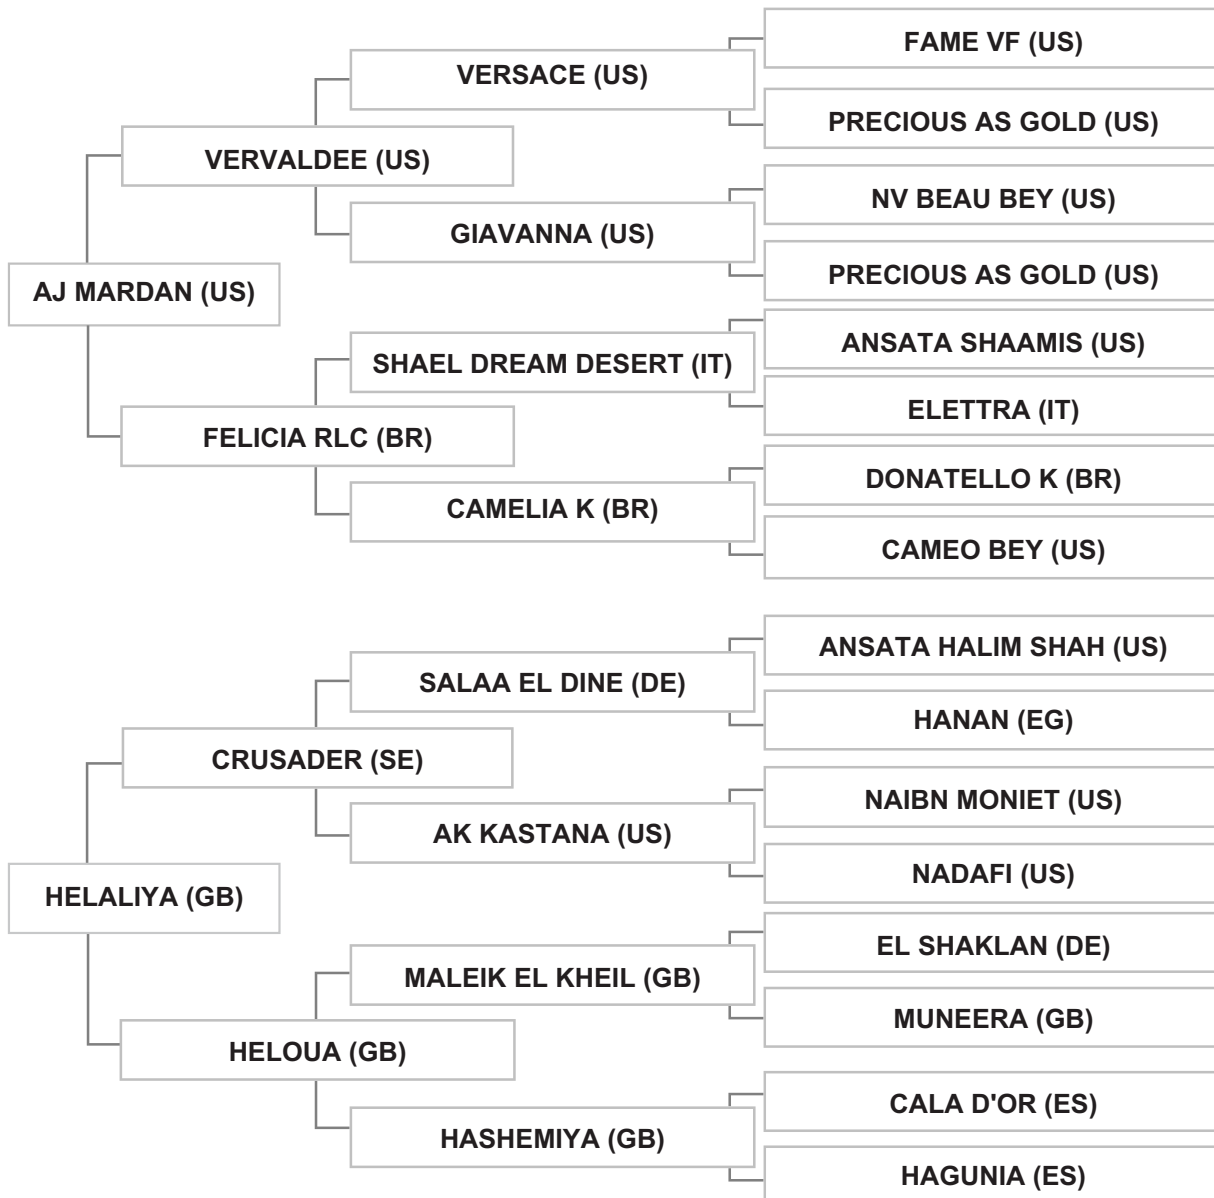

Mr. ADNAN MAZLOUM - LEBANON - SA'ADNAYEL

Strain: NOT RECORDED (MILORDKA, 1816)

Sire: MASTER DESIGN GA (US), chestnut, 2003, AHRA # 606224, USA012060622403

Dam: CYCRET (US), grey, 1993, AHR # 493262, ITSB # 5736, GASB Vol. XI