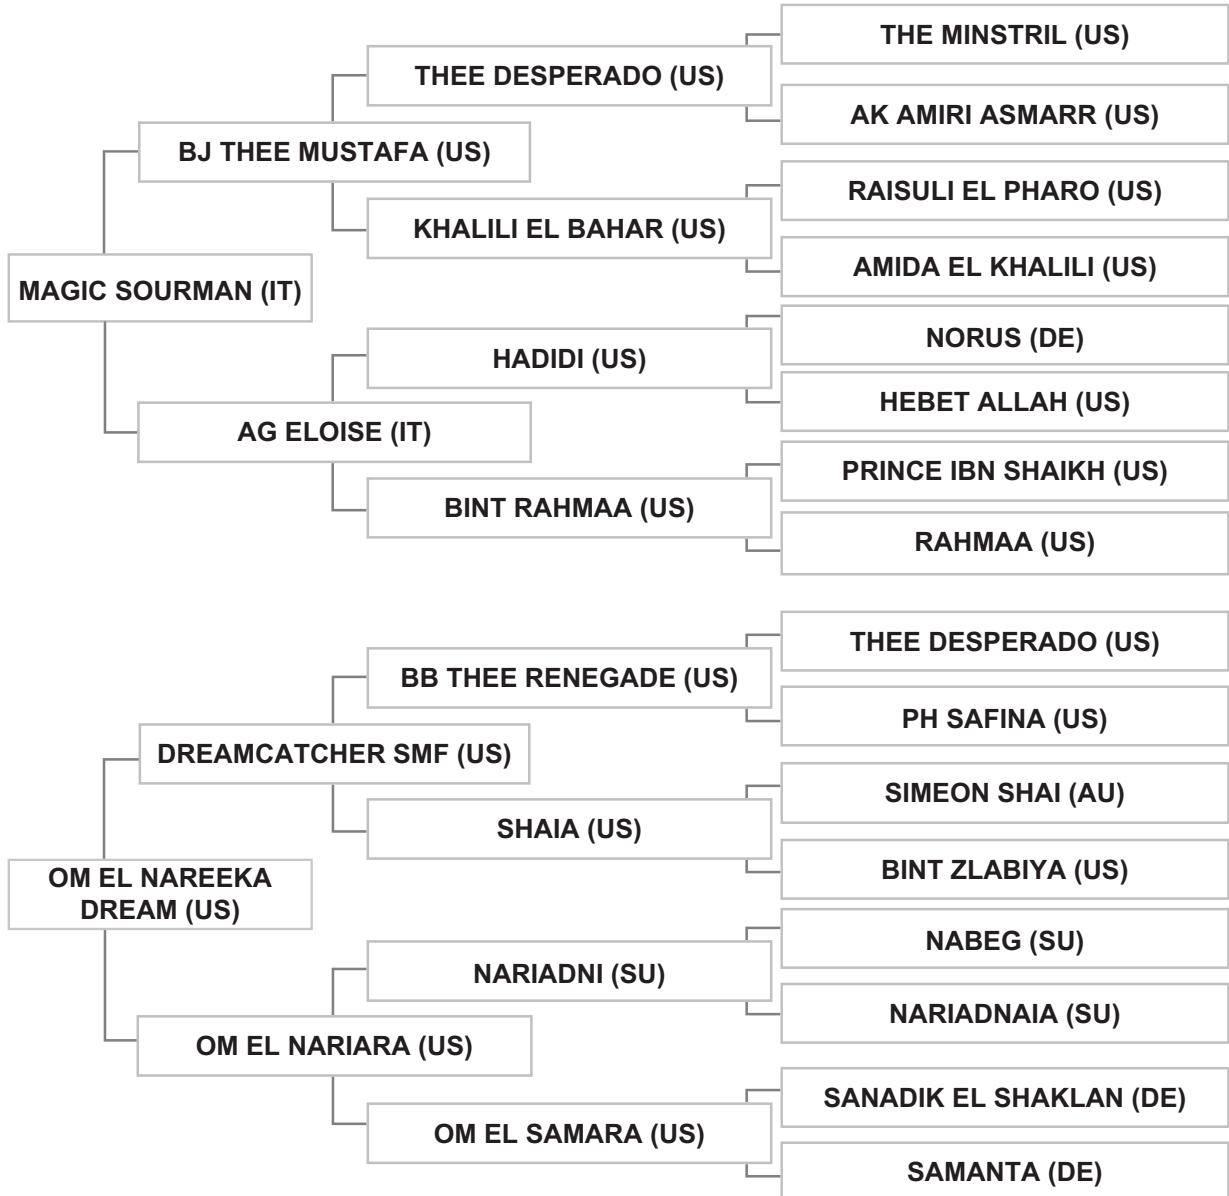

Strain: NOT RECORDED (FAMILY OF MURANA I)

Sire: MAGIC SOURMAN (IT), bay, 2000, ITSB # IT A005/09636/2000, RJSB Vol. VIII

Dam: OM EL-NAREEKA DREAM (US), black, 2004, AHR, RJSB Vol. VIII

Bred By: THE ROYAL JAAFAR STUD / JORDAN - AMMAN

Mr. MOHAMAD ALI AMEEN - LEBANON - AL NABATIEH