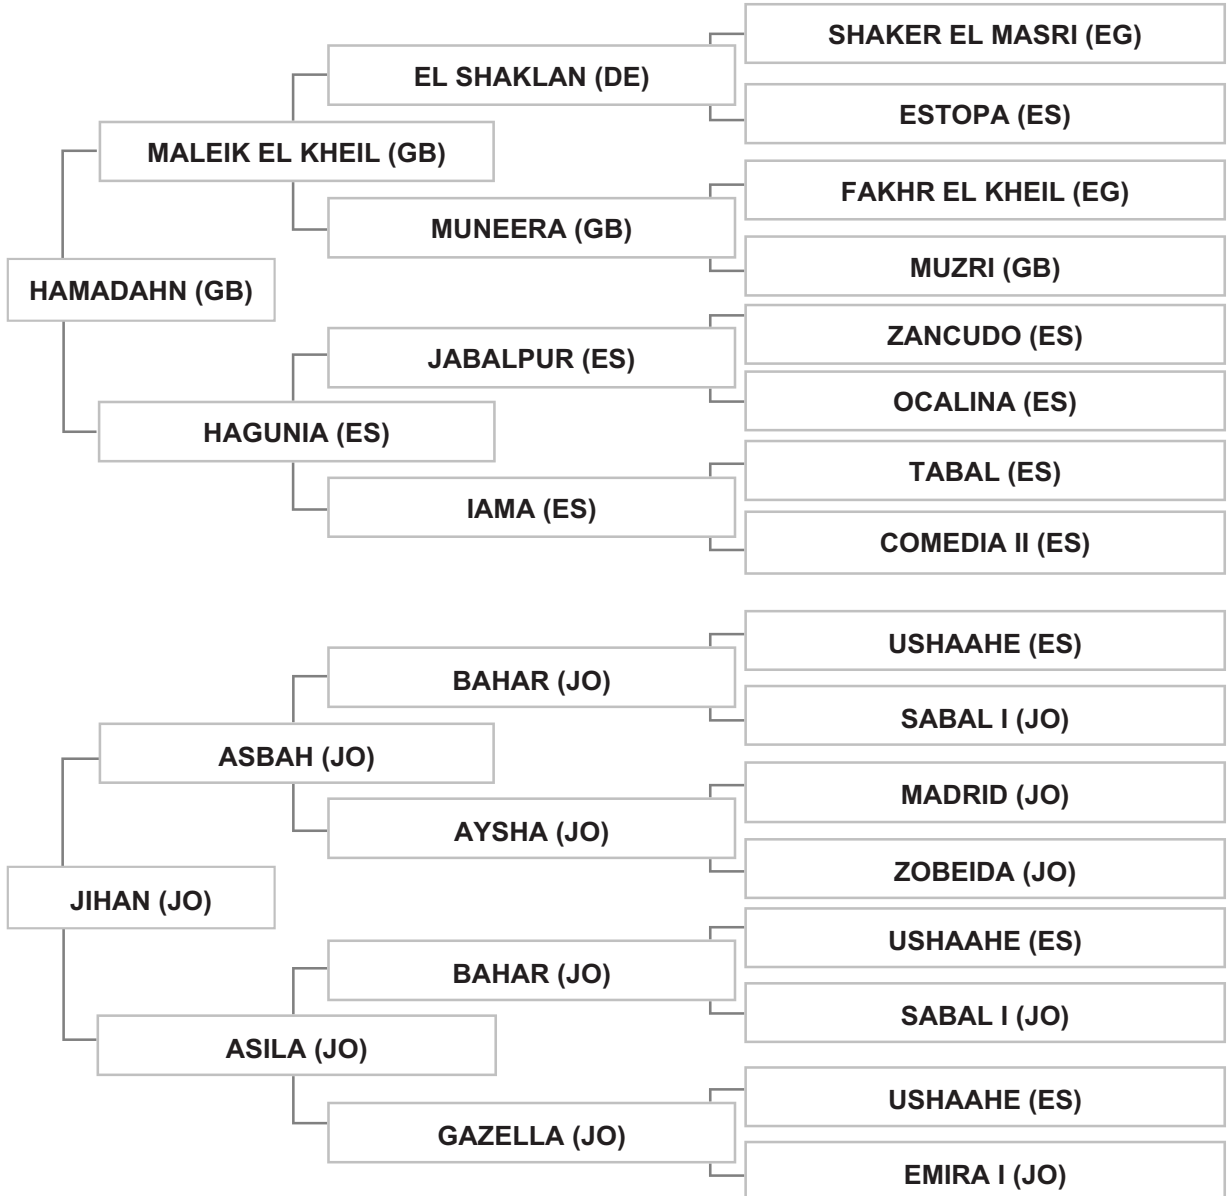

Strain: KEHEILAN EL KRUSH (JAMILA)

Sire: HAMADAHN (GB), grey, 1984, AHSB Vol. XV, RJSB Vol. III

Dam: JIHAN (JO), grey, 1984, RJSB Vol. III

Bred by: THE ROYAL JORDANIAN STATE STUD / JORDAN

Mr. MOHAMAD ABDO SWEIDAN - LEBANON