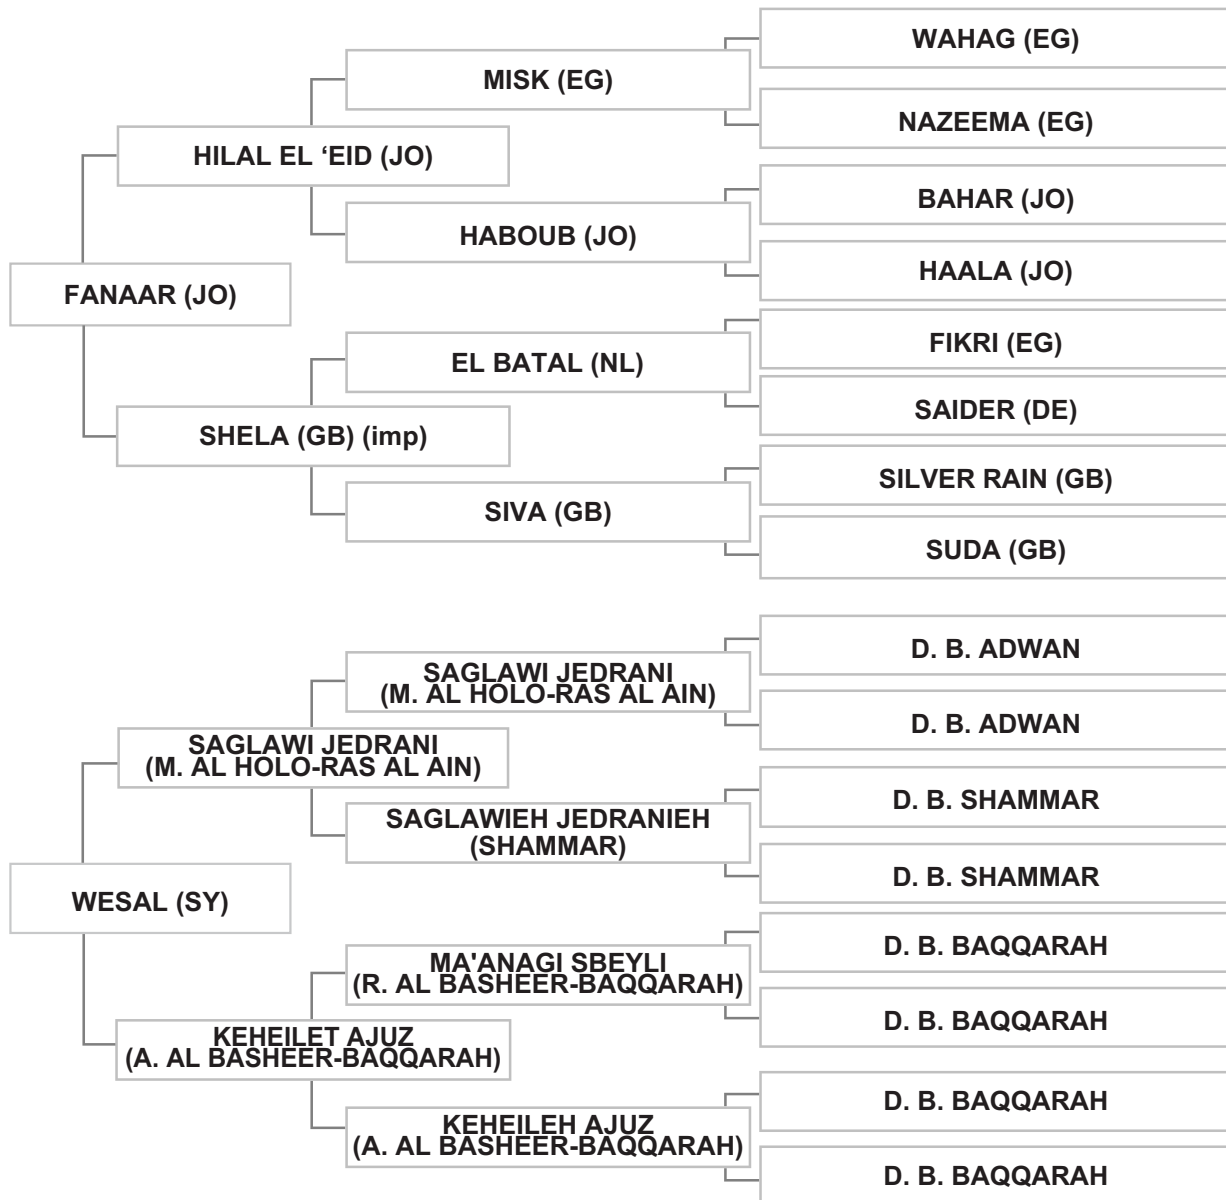

Strain: KEHEILET AJUZ (WESAL)

Sire: FANAAR (JO), grey, 1992, RJSB Vol. V, SYSB Vol. III # A01024

Dam: WESAL (SY), grey, 1981, SYSB Vol. I # A0405

Bred By: Mr. HASSAN N. NASSEF / SYRIA

Dr. ZUHAIR AL KHATIB - LEBANON - AL DEBBIEH