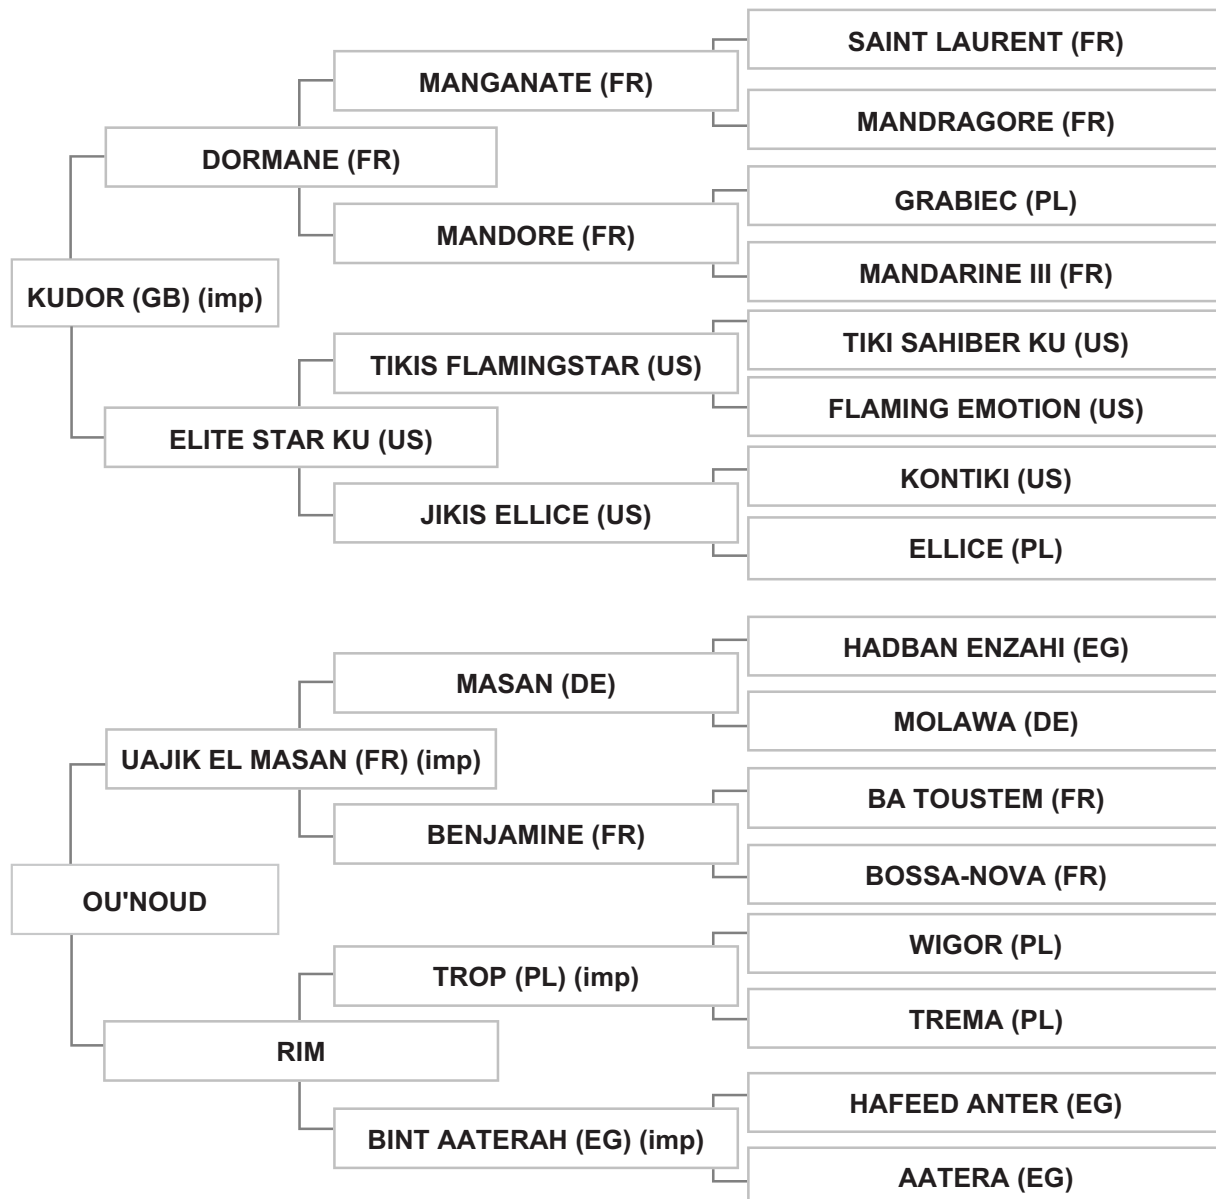

Strain: HADBAH ENZAHIEH (VENUS)

Sire: KUDOR (GB) (imp), grey, 1996, AHSB Vol. XVIII, UAE Vol. VIII # 3213, LSB Vol. V # 209

Dam: OU'NOUD, bay, 2004, LSB Vol. V # 287

Bred By: Mr. KHALED EL CHIYAH / LEBANON - BA'ALBACK