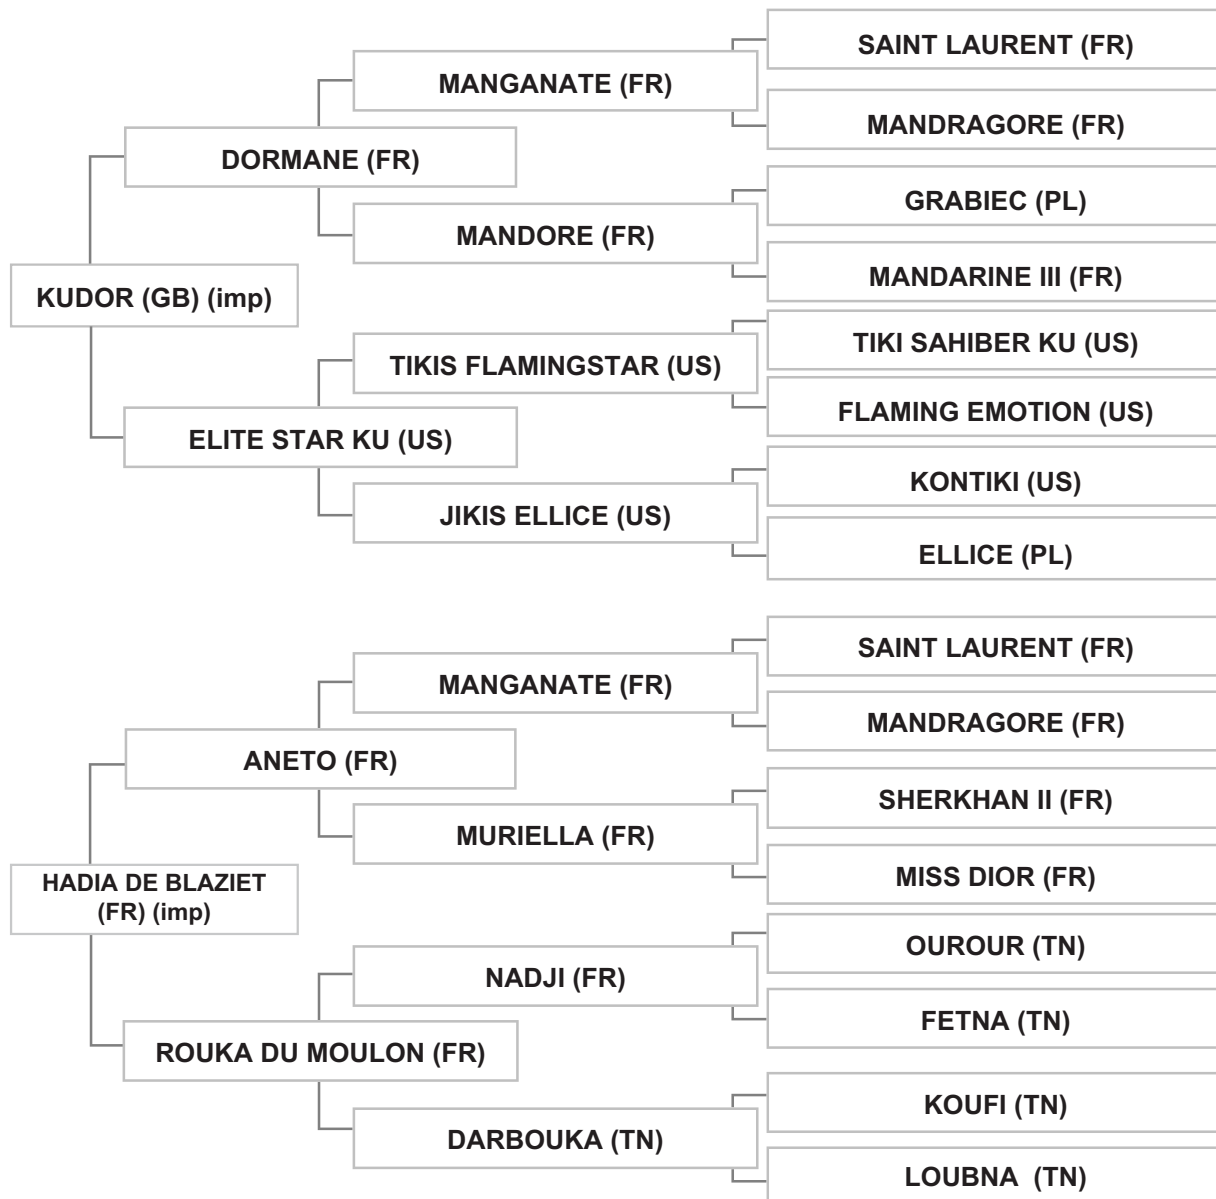

Strain: NOT RECORDED (FAMILY OF YAMOUNA, 1869)

Sire: KUDOR (GB) (imp), grey, 1996, AHSB Vol. XVIII, UAE Vol. VIII # 3213, LSB Vol. V # 209

Dam: HADIA DE BLAZIET (FR) (imp), chestnut, 1995,SBFAR Vol. III,UAE Vol. VII # 2633,LSB Vol. IV # 156

Bred By: Mr. MOHAMAD AL HOUCHAIMY / LEBANON - TA'ALBAYA