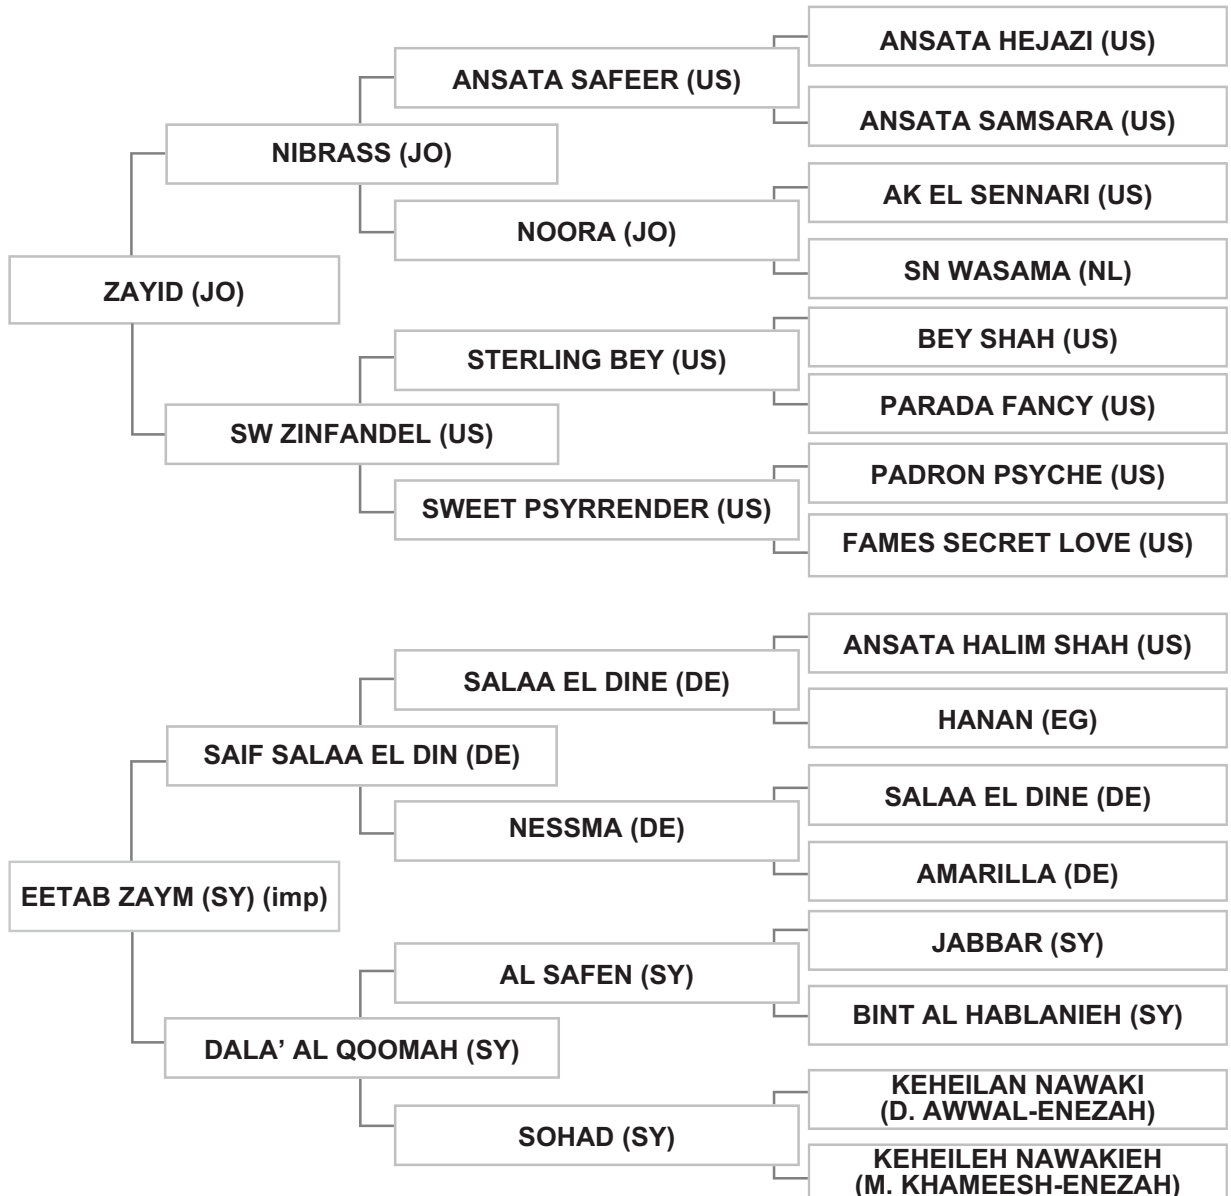

Strain: KEHAILEH NAWAKIEH (SOHAD)

Sire: ZAYID (JO), chestnut, 2007, RJSB Vol. VII, SYSB Vol. XII # A04862

Dam: EETAB ZAYM (SY) (imp), grey, 2005, SYSB Vol. X # A03438, LSB Vol. V # 350

Bred By: Mr. MOHD. FAHD AL HARASH / SYRIA

Mr. AMMAR SABER - LEBANON