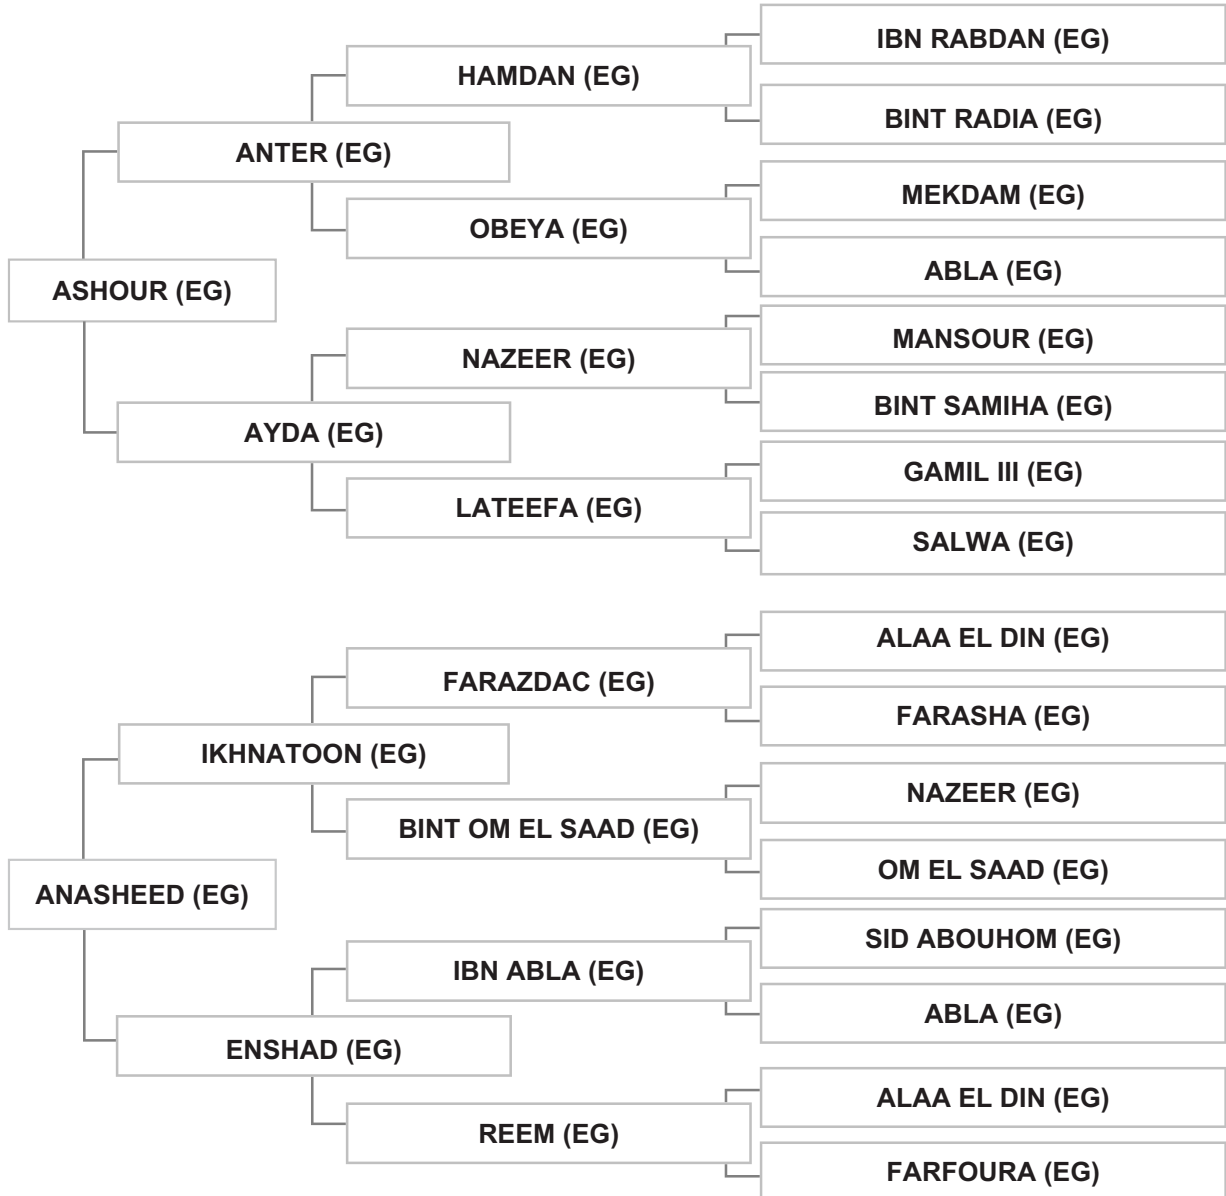

Strain: SEGLAWI JEDRAN OF IBN SUDAN (ROGA)

Sire: ASHOUR (EG), grey, 1971, EAO Vol. IV # EA-738, QASB Vol. II # 301

Dam: ANASHEED (EG), grey, 1986, EAO Vol. VI # EA-1483, QASB Vol. II # 296

Bred by: AL SHAQAB STUD / QATAR

Mr. KHALED MOHAMAD EL AHMAD - GREEN HILL SCHOOL, DOHA ARAMOON - LEBANON