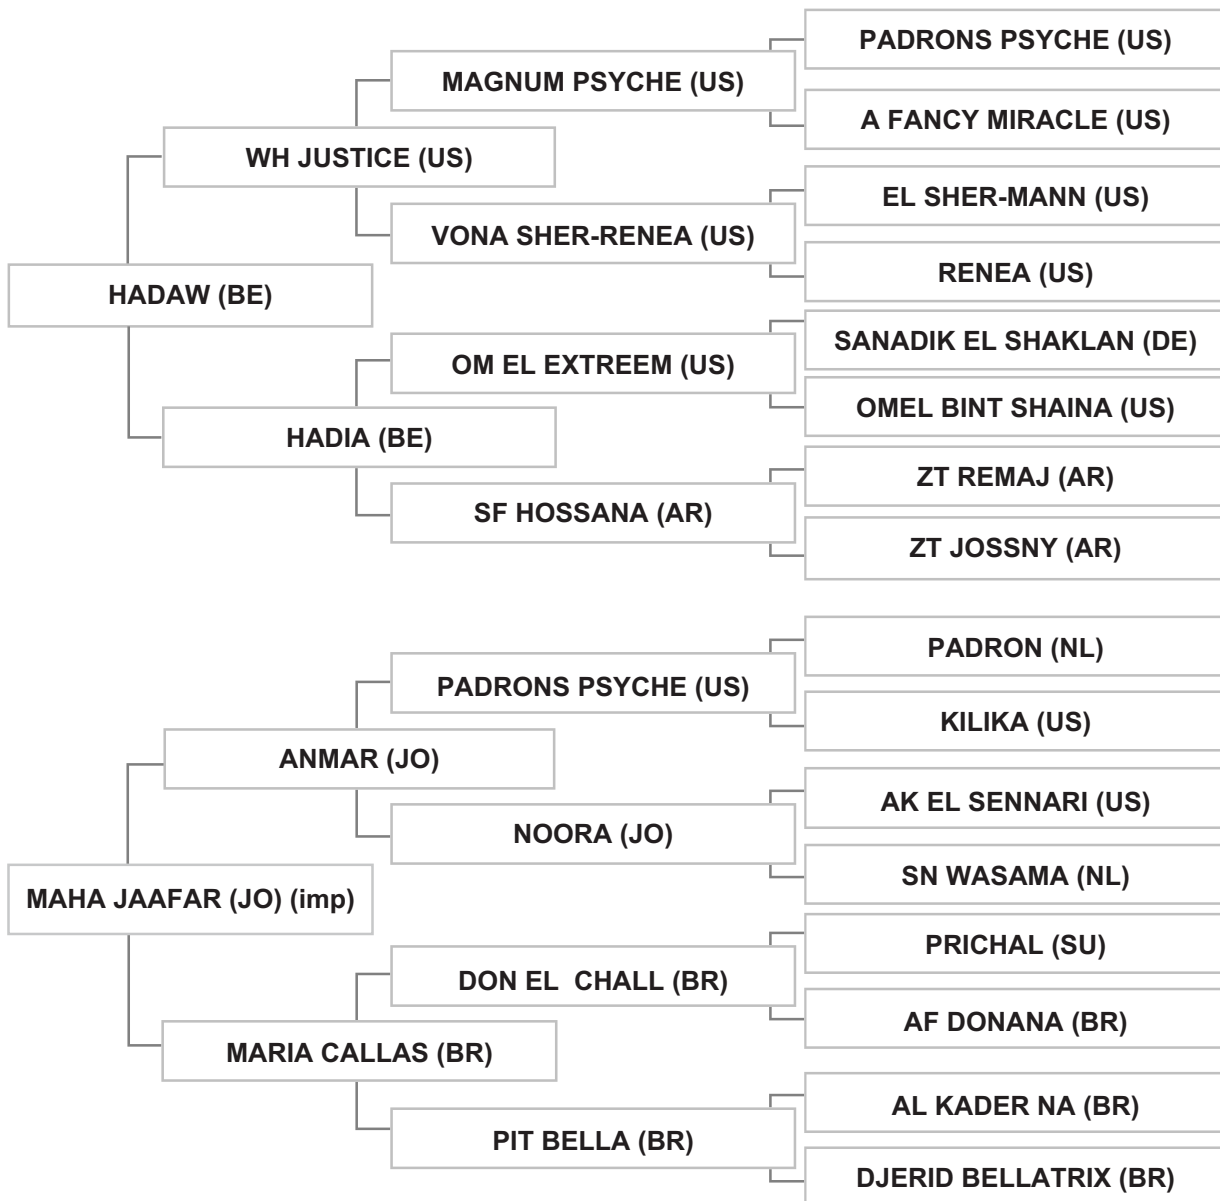

Strain: KEHAILAN AJUZ (GAZELLA,CA.1840)

Sire: HADAW (BE), grey, 2008, BAPS # BA 7237, RJSB Vol. VIII

Dam: MAHA JAAFAR (JO) (imp), bay, 2009, RJSB Vol. VIII, LSB Vol. VI # 428

Bred by: Mr. NOFAL KAHOOK , NK ARABIANS / JORDAN

Mr. AHMAD MOHAMAD GHADDAR - LEBANON - SAIDA