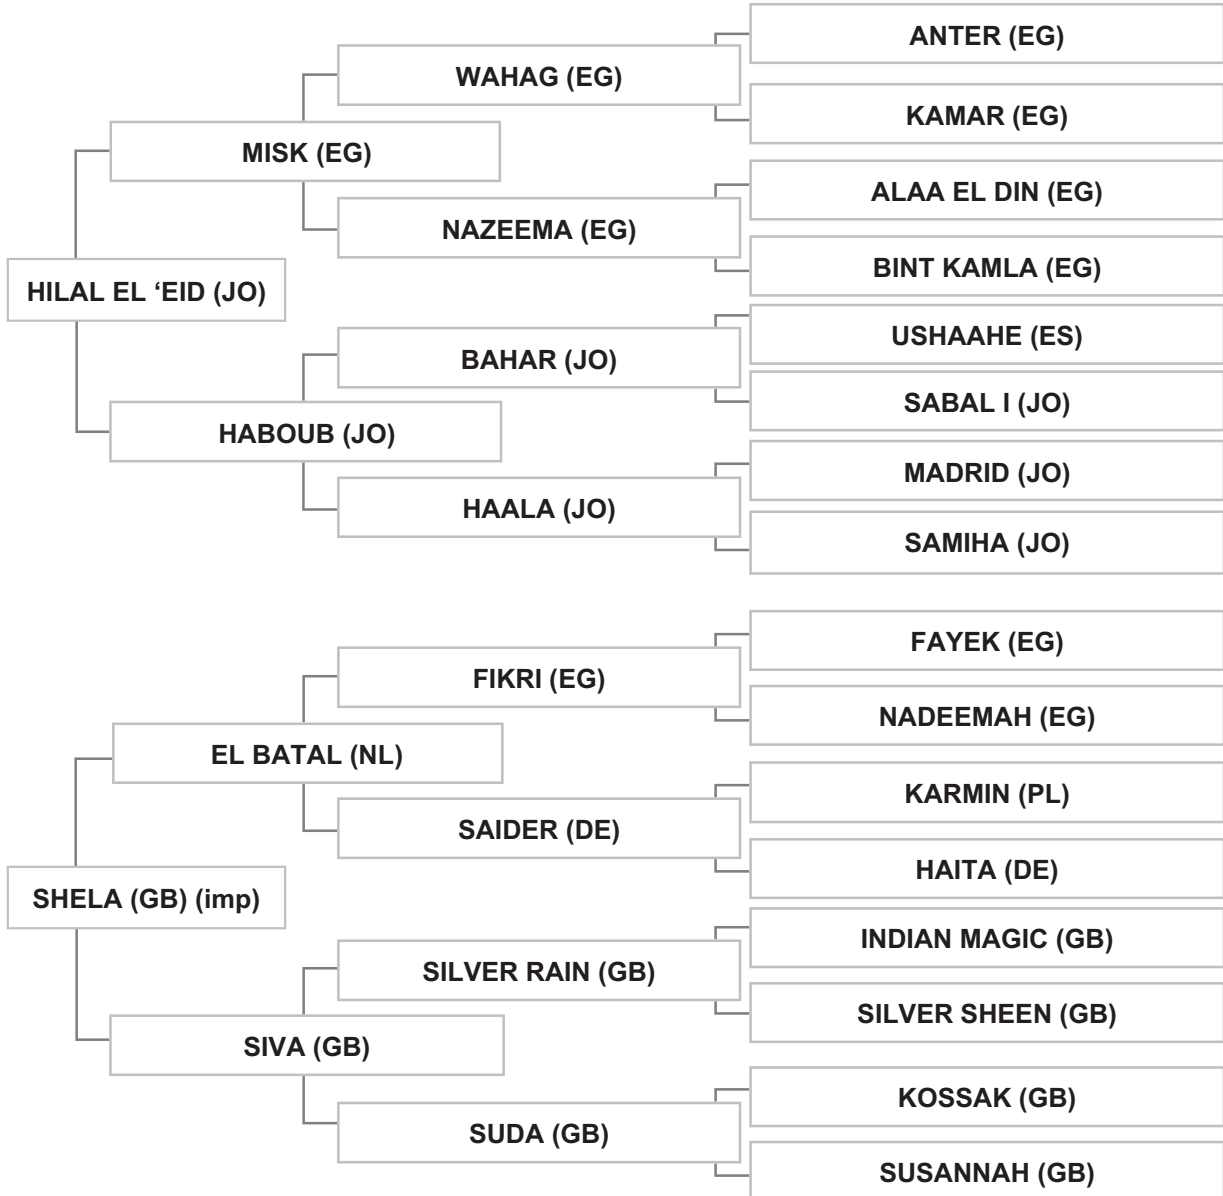

Strain: SEGLAWI JEDRAN OF IBN SUDAN (GHAZIEH)

Sire: HILAL EL 'EID (JO), grey, 1987, RJSB Vol. III

Dam: SHELA (GB), chestnut, 1981, AHSB Vol. XIV, RJSB Vol. II

Bred by: Mr. SAID KHAIR / JORDAN

GENERAL SALIM AL DAHDAH - LEBANON - RIYAK